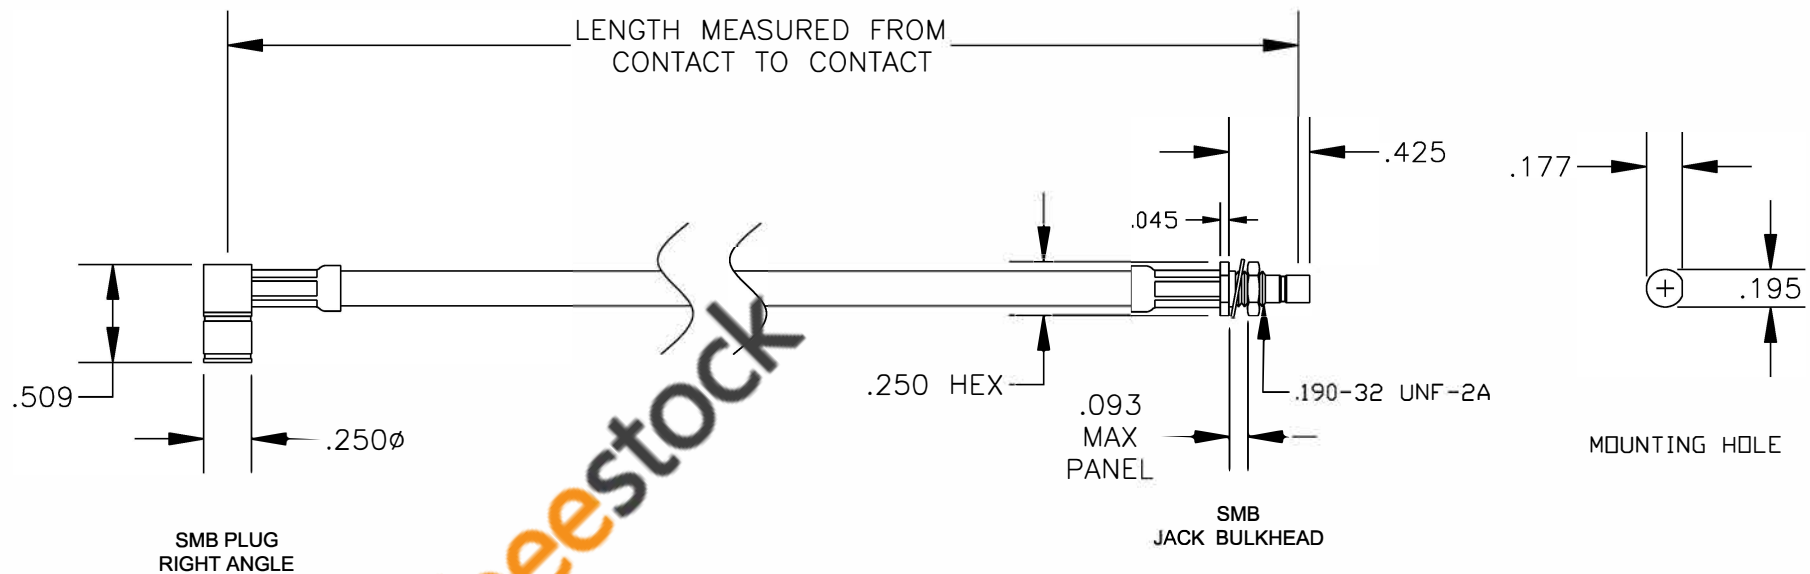

COMPONENTS	IMPEDANCE
SMB PLUG RIGHT ANGLE	50 OHM
SMB JACK BULKHEAD	50 OHM

Standard Lengths	
-12	12"
-24	24"
-36	36"
-48	48"
-60	60"
-XXX	Custom Length in inches

8TH FLOOR, BUILDING 1, YONGFU SCIENCE AND TECHNOLOGY
CENTER INDUSTRIAL PARK, NANZHA DISTRICT 5,
HUMEN, 523900, DONGGUAN, GUANGDONG, CHINA

WEBSITE: www.ebeestock.com
EMAIL: sales@ebeestock.com

ET30587

DES. CABLE ASSEMBLY, RG58C/U, SMB PLUG
RIGHT ANGLE TO SMB JACK BULKHEAD

REV. A	FSCM NO. 53919	CAD FILE 020108	SCALE N/A	SIZE A 147
--------	----------------	-----------------	-----------	------------

NOTES:

1. UNLESS OTHERWISE SPECIFIED ALL DIMENSIONS ARE NOMINAL.
2. ALL SPECIFICATIONS ARE SUBJECT TO CHANGE WITHOUT NOTICE AT ANY TIME.
3. DIMENSIONS ARE IN INCHES.
4. LENGTH TOLERANCE IS $\pm 1.5\%$ OR $\pm 3/8"$, WHICHEVER IS GREATER.