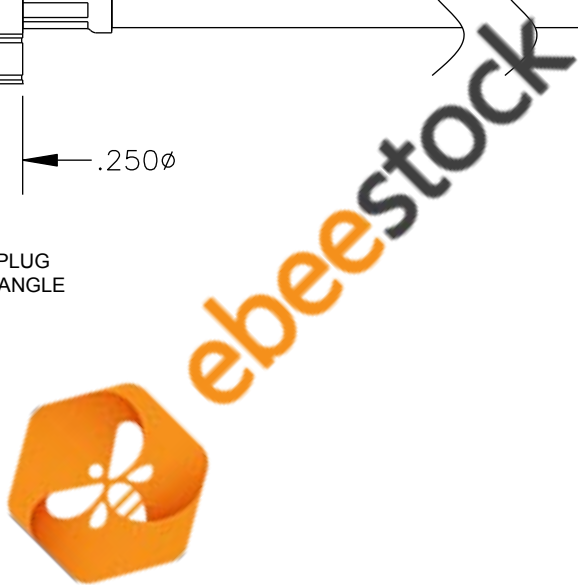

COMPONENTS	IMPEDANCE
SMB PLUG RIGHT ANGLE	50 OHM
SMB JACK BULKHEAD	50 OHM

Standard Lengths	
-12	12"
-24	24"
-36	36"
-48	48"
-60	60"
-XXX	Custom Length in inches

8TH FLOOR, BUILDING 1, YONGFU SCIENCE AND TECHNOLOGY CENTER INDUSTRIAL PARK, NANZHA DISTRICT 5, HUMEN, 523900, DONGGUAN, GUANGDONG, CHINA
 WEBSITE: www.ebeestock.com
 EMAIL: sales@ebeestock.com

RoHS
Compliance
Certified

ET30588		DES. CABLE ASSEMBLY, RG58C/U, SMB PLUG RIGHT ANGLE TO SMB JACK BULKHEAD (LEAD FREE)		
REV. A	FSCM NO. 53919	CAD FILE 020108	SCALE N/A	SIZE A 147

- NOTES:**
- UNLESS OTHERWISE SPECIFIED ALL DIMENSIONS ARE NOMINAL.
 - ALL SPECIFICATIONS ARE SUBJECT TO CHANGE WITHOUT NOTICE AT ANY TIME.
 - DIMENSIONS ARE IN INCHES.
 - LENGTH TOLERANCE IS $\pm 1.5\%$ OR $\pm 3/8"$, WHICHEVER IS GREATER.