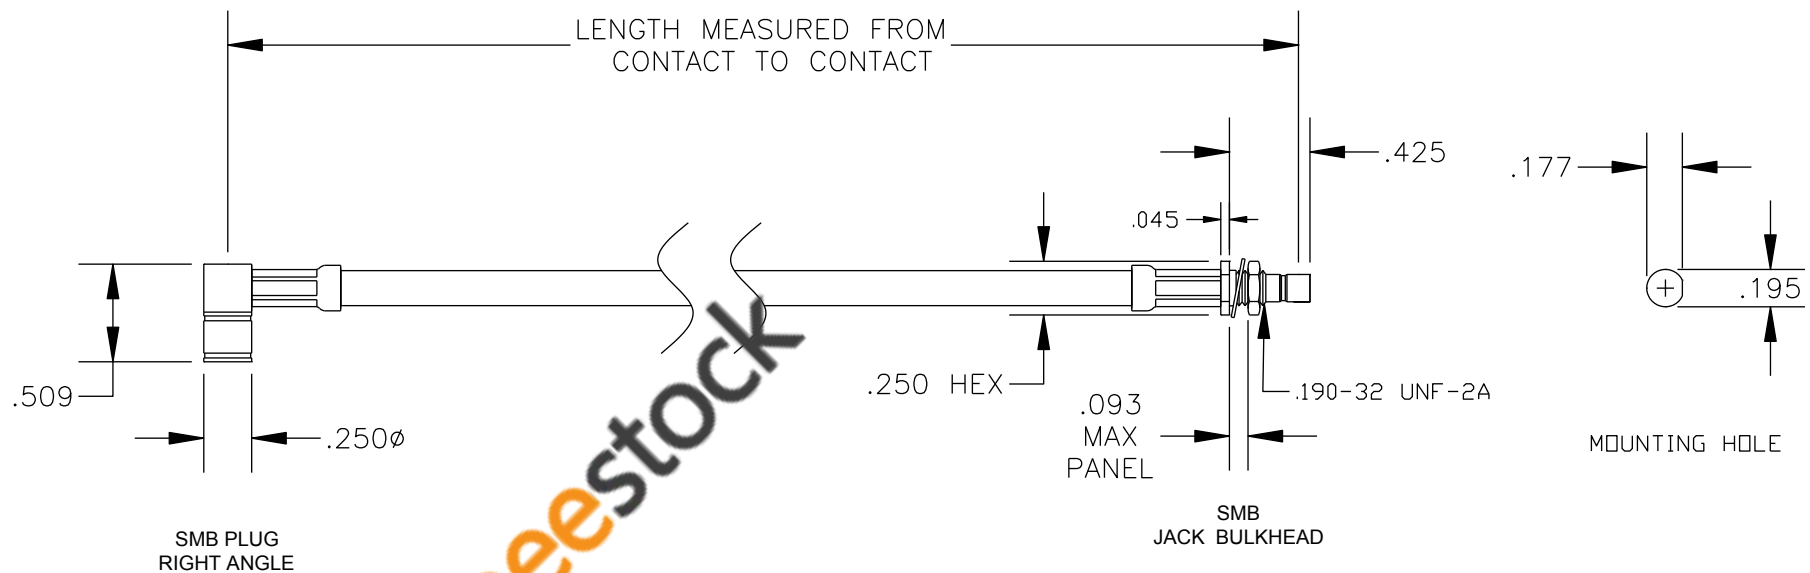

COMPONENTS	IMPEDANCE
SMB PLUG RIGHT ANGLE	50 OHM
SMB JACK BULKHEAD	50 OHM

Standard Lengths	
-12	12"
-24	24"
-36	36"
-48	48"
-60	60"
-XXX	Custom Length in inches

8TH FLOOR, BUILDING 1, YONGFU SCIENCE AND TECHNOLOGY CENTER INDUSTRIAL PARK, NANZHA DISTRICT 5, HUMEN, 523900, DONGGUAN, GUANGDONG, CHINA
 WEBSITE: www.ebeestock.com
 EMAIL: sales@ebeestock.com

RoHS
Compliance
Certified

ET30588		DES. CABLE ASSEMBLY, RG58C/U, SMB PLUG RIGHT ANGLE TO SMB JACK BULKHEAD (LEAD FREE)		
REV. A	FSCM NO. 53919	CAD FILE 020108	SCALE N/A	SIZE A 147

- NOTES:**
- UNLESS OTHERWISE SPECIFIED ALL DIMENSIONS ARE NOMINAL.
 - ALL SPECIFICATIONS ARE SUBJECT TO CHANGE WITHOUT NOTICE AT ANY TIME.
 - DIMENSIONS ARE IN INCHES.
 - LENGTH TOLERANCE IS $\pm 1.5\%$ OR $\pm 3/8"$, WHICHEVER IS GREATER.