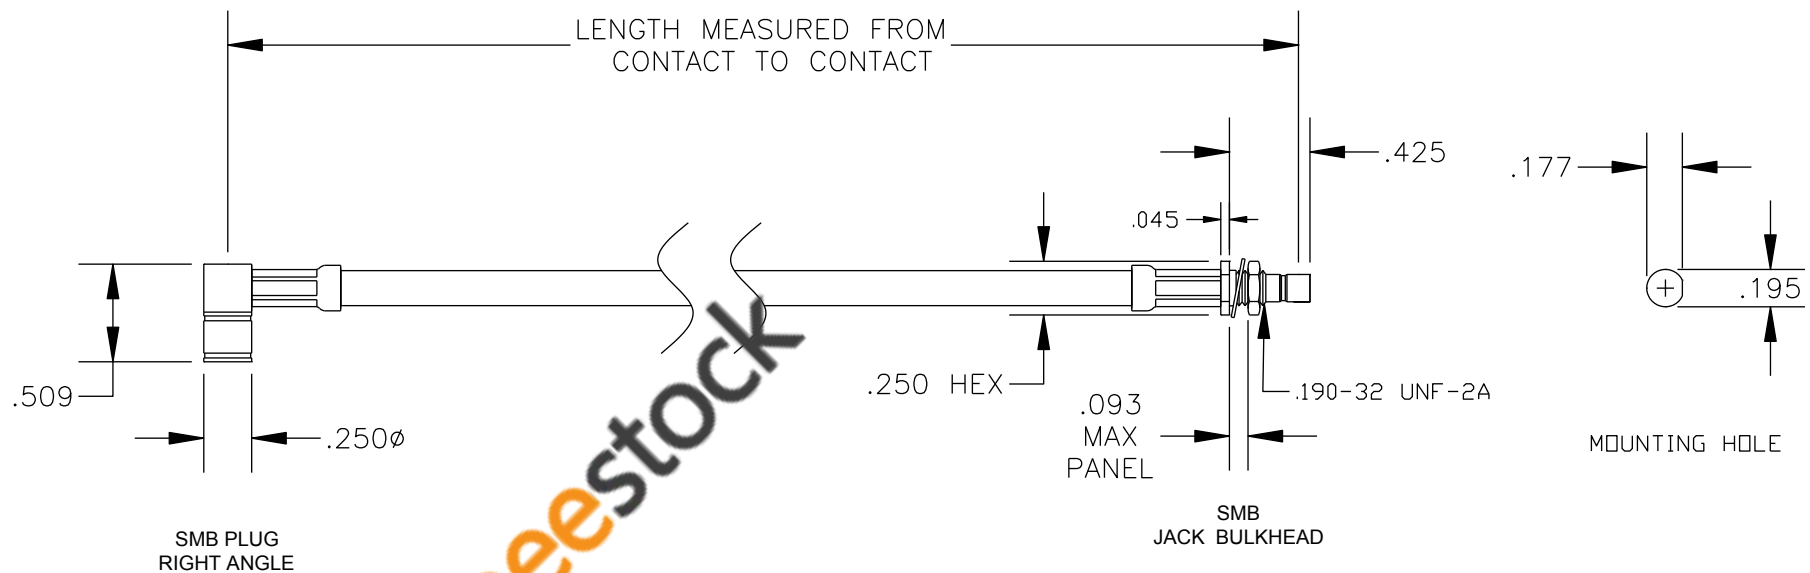

COMPONENTS	IMPEDANCE
SMB PLUG RIGHT ANGLE	50 OHM
SMB JACK BULKHEAD	50 OHM

Standard Lengths	
-12	12"
-24	24"
-36	36"
-48	48"
-60	60"
-XXX	Custom Length in inches

 8TH FLOOR, BUILDING 1, YONGFU SCIENCE AND TECHNOLOGY CENTER INDUSTRIAL PARK, NANZHA DISTRICT 5, HUMEN, 523900, DONGGUAN, GUANGDONG, CHINA

WEBSITE: www.ebeestock.com
EMAIL: sales@ebeestock.com

RoHS
Compliance
Certified

ET30589		DES. CABLE ASSEMBLY, RG58C/U, SMB PLUG RIGHT ANGLE TO SMB JACK BULKHEAD (LEAD FREE)		
REV. A	FSCM NO. 53919	CAD FILE 020108	SCALE N/A	SIZE A 147

- NOTES:
- UNLESS OTHERWISE SPECIFIED ALL DIMENSIONS ARE NOMINAL.
 - ALL SPECIFICATIONS ARE SUBJECT TO CHANGE WITHOUT NOTICE AT ANY TIME.
 - DIMENSIONS ARE IN INCHES.
 - LENGTH TOLERANCE IS $\pm 1.5\%$ OR $\pm 3/8"$, WHICHEVER IS GREATER.