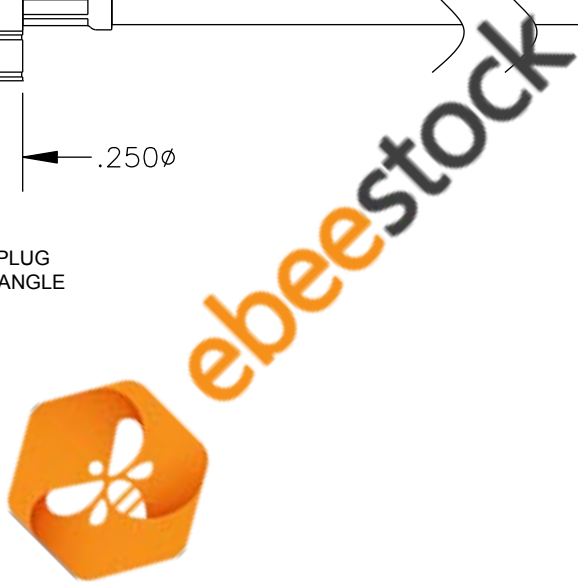

COMPONENTS	IMPEDANCE
SMB PLUG RIGHT ANGLE	50 OHM
SMB JACK BULKHEAD	50 OHM

Standard Lengths	
-12	12"
-24	24"
-36	36"
-48	48"
-60	60"
-XXX	Custom Length in inches

 8TH FLOOR, BUILDING 1, YONGFU SCIENCE AND TECHNOLOGY CENTER INDUSTRIAL PARK, NANZHA DISTRICT 5, HUMEN, 523900, DONGGUAN, GUANGDONG, CHINA

WEBSITE: www.ebeestock.com
EMAIL: sales@ebeestock.com

RoHS
Compliance
Certified

ET30589		DES. CABLE ASSEMBLY, RG58C/U, SMB PLUG RIGHT ANGLE TO SMB JACK BULKHEAD (LEAD FREE)		
REV. A	FSCM NO. 53919	CAD FILE 020108	SCALE N/A	SIZE A 147

- NOTES:
- UNLESS OTHERWISE SPECIFIED ALL DIMENSIONS ARE NOMINAL.
 - ALL SPECIFICATIONS ARE SUBJECT TO CHANGE WITHOUT NOTICE AT ANY TIME.
 - DIMENSIONS ARE IN INCHES.
 - LENGTH TOLERANCE IS $\pm 1.5\%$ OR $\pm 3/8"$, WHICHEVER IS GREATER.