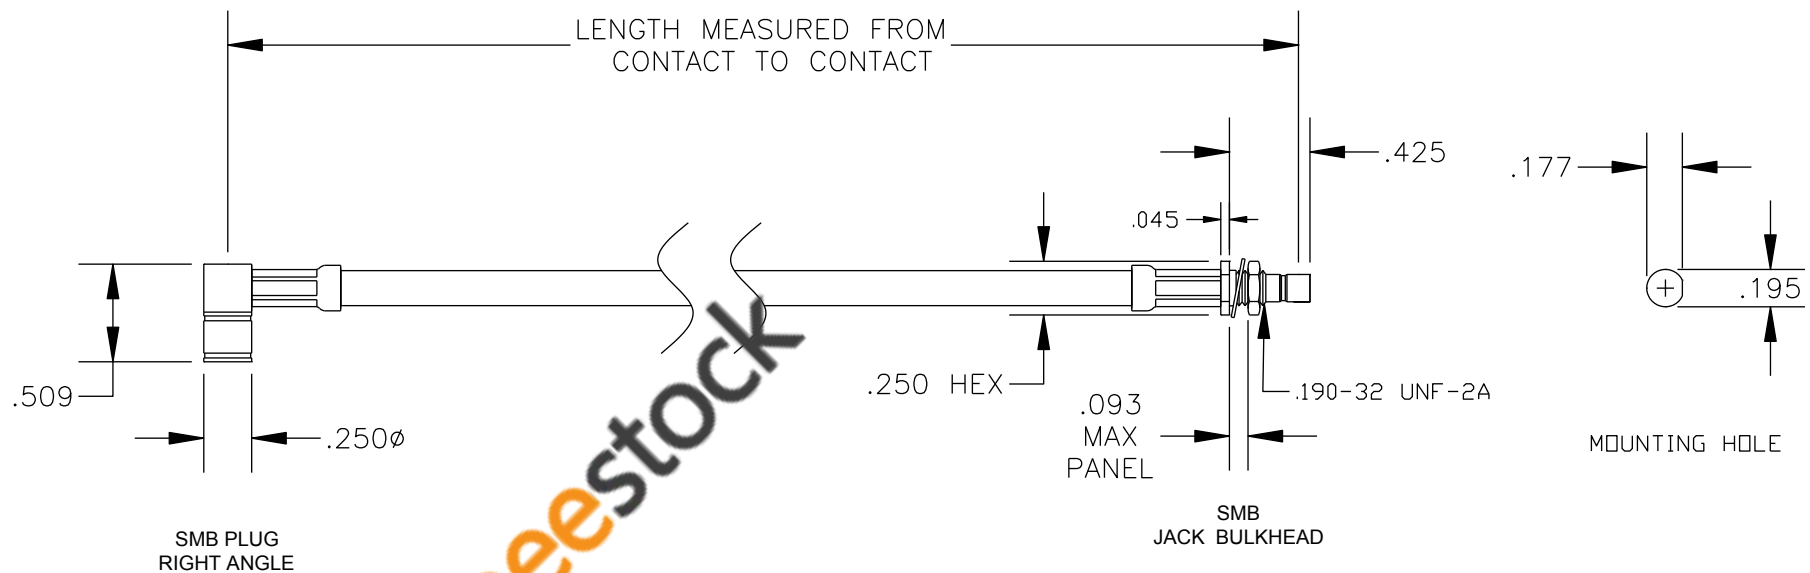

COMPONENTS	IMPEDANCE
SMB PLUG RIGHT ANGLE	50 OHM
SMB JACK BULKHEAD	50 OHM

Standard Lengths	
-12	12"
-24	24"
-36	36"
-48	48"
-60	60"
-XXX	Custom Length in inches

8TH FLOOR, BUILDING 1, YONGFU SCIENCE AND TECHNOLOGY CENTER INDUSTRIAL PARK, NANZHA DISTRICT 5, HUMEN, 523900, DONGGUAN, GUANGDONG, CHINA
 WEBSITE: www.ebeestock.com
 EMAIL: sales@ebeestock.com

RoHS
Compliance
Certified

ET30590		DES. CABLE ASSEMBLY, RG58C/U, SMB PLUG RIGHT ANGLE TO SMB JACK BULKHEAD (LEAD FREE)		
REV. A	FSCM NO. 53919	CAD FILE 020108	SCALE N/A	SIZE A 147

- NOTES:**
- UNLESS OTHERWISE SPECIFIED ALL DIMENSIONS ARE NOMINAL.
 - ALL SPECIFICATIONS ARE SUBJECT TO CHANGE WITHOUT NOTICE AT ANY TIME.
 - DIMENSIONS ARE IN INCHES.
 - LENGTH TOLERANCE IS $\pm 1.5\%$ OR $\pm 3/8"$, WHICHEVER IS GREATER.