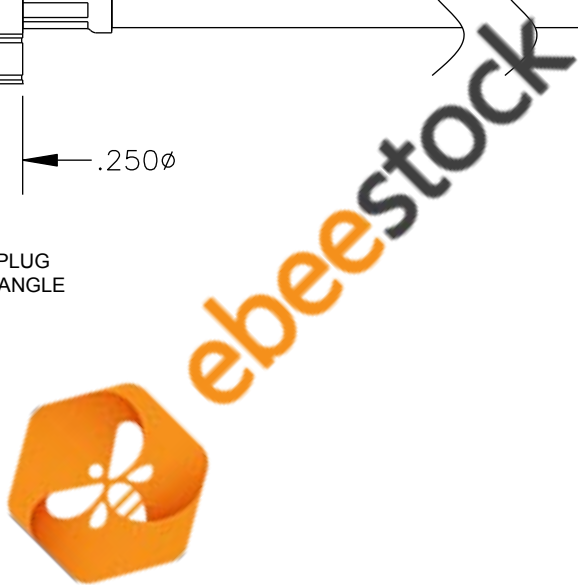

COMPONENTS	IMPEDANCE
SMB PLUG RIGHT ANGLE	50 OHM
SMB JACK BULKHEAD	50 OHM

Standard Lengths	
-12	12"
-24	24"
-36	36"
-48	48"
-60	60"
-XXX	Custom Length in inches

8TH FLOOR, BUILDING 1, YONGFU SCIENCE AND TECHNOLOGY CENTER INDUSTRIAL PARK, NANZHA DISTRICT 5, HUMEN, 523900, DONGGUAN, GUANGDONG, CHINA
 WEBSITE: www.ebeestock.com
 EMAIL: sales@ebeestock.com

RoHS
Compliance
Certified

ET30590		DES. CABLE ASSEMBLY, RG58C/U, SMB PLUG RIGHT ANGLE TO SMB JACK BULKHEAD (LEAD FREE)		
REV. A	FSCM NO. 53919	CAD FILE 020108	SCALE N/A	SIZE A 147

- NOTES:**
- UNLESS OTHERWISE SPECIFIED ALL DIMENSIONS ARE NOMINAL.
 - ALL SPECIFICATIONS ARE SUBJECT TO CHANGE WITHOUT NOTICE AT ANY TIME.
 - DIMENSIONS ARE IN INCHES.
 - LENGTH TOLERANCE IS $\pm 1.5\%$ OR $\pm 3/8"$, WHICHEVER IS GREATER.