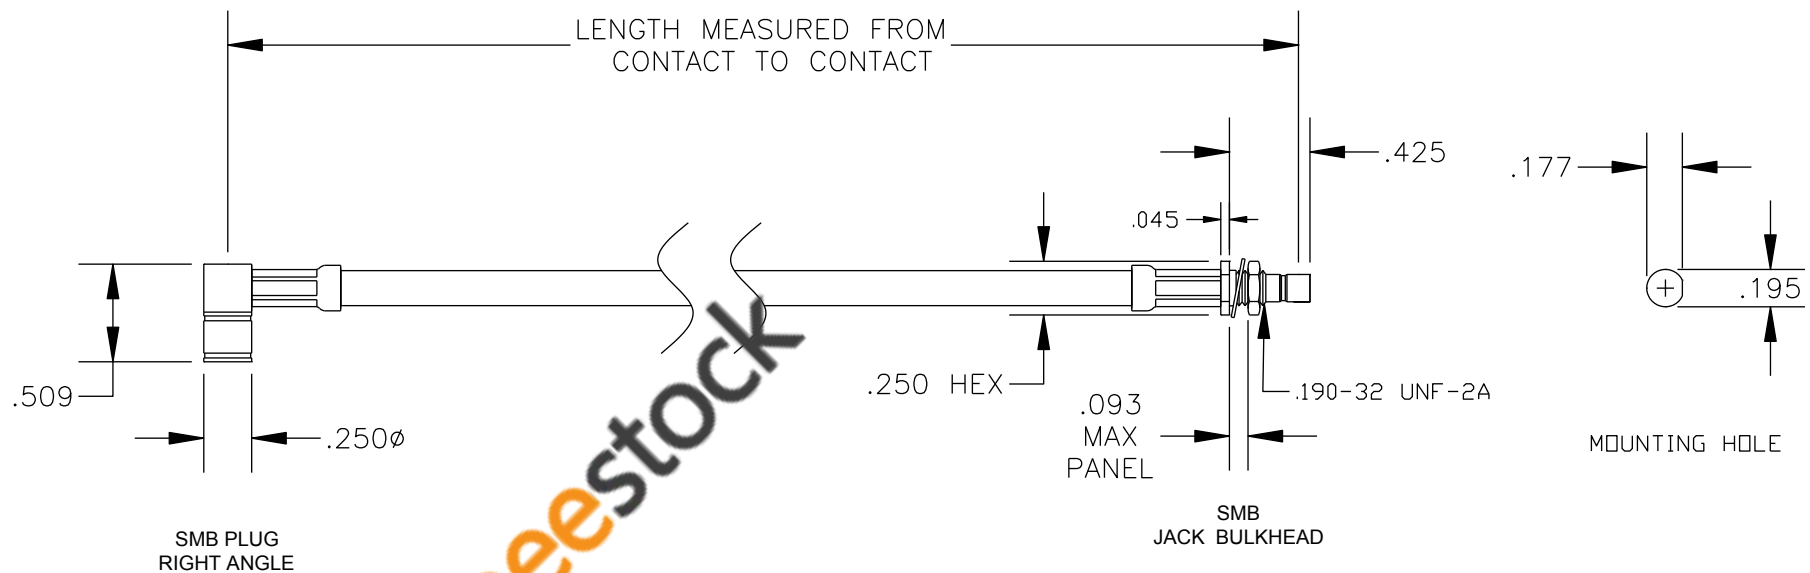

COMPONENTS	IMPEDANCE
SMB PLUG RIGHT ANGLE	50 OHM
SMB JACK BULKHEAD	50 OHM

Standard Lengths	
-12	12"
-24	24"
-36	36"
-48	48"
-60	60"
-XXX	Custom Length in inches

ebeestock

8TH FLOOR, BUILDING 1, YONGFU SCIENCE AND TECHNOLOGY CENTER INDUSTRIAL PARK, NANZHA DISTRICT 5, HUMEN, 523900, DONGGUAN, GUANGDONG, CHINA

WEBSITE: [www.ebeestock.com](http://www.ebeestock.com)  
EMAIL: [sales@ebeestock.com](mailto:sales@ebeestock.com)

<b>ET30592</b>		DES. CABLE ASSEMBLY, RG58C/U, SMB PLUG RIGHT ANGLE TO SMB JACK BULKHEAD (LEAD FREE)		
REV. A	FSCM NO. 53919	CAD FILE 020108	SCALE N/A	SIZE A 147

RoHS Compliance Certified

NOTES:  
 1. UNLESS OTHERWISE SPECIFIED ALL DIMENSIONS ARE NOMINAL.  
 2. ALL SPECIFICATIONS ARE SUBJECT TO CHANGE WITHOUT NOTICE AT ANY TIME.  
 3. DIMENSIONS ARE IN INCHES.  
 4. LENGTH TOLERANCE IS  $\pm 1.5\%$  OR  $\pm 3/8"$ , WHICHEVER IS GREATER.