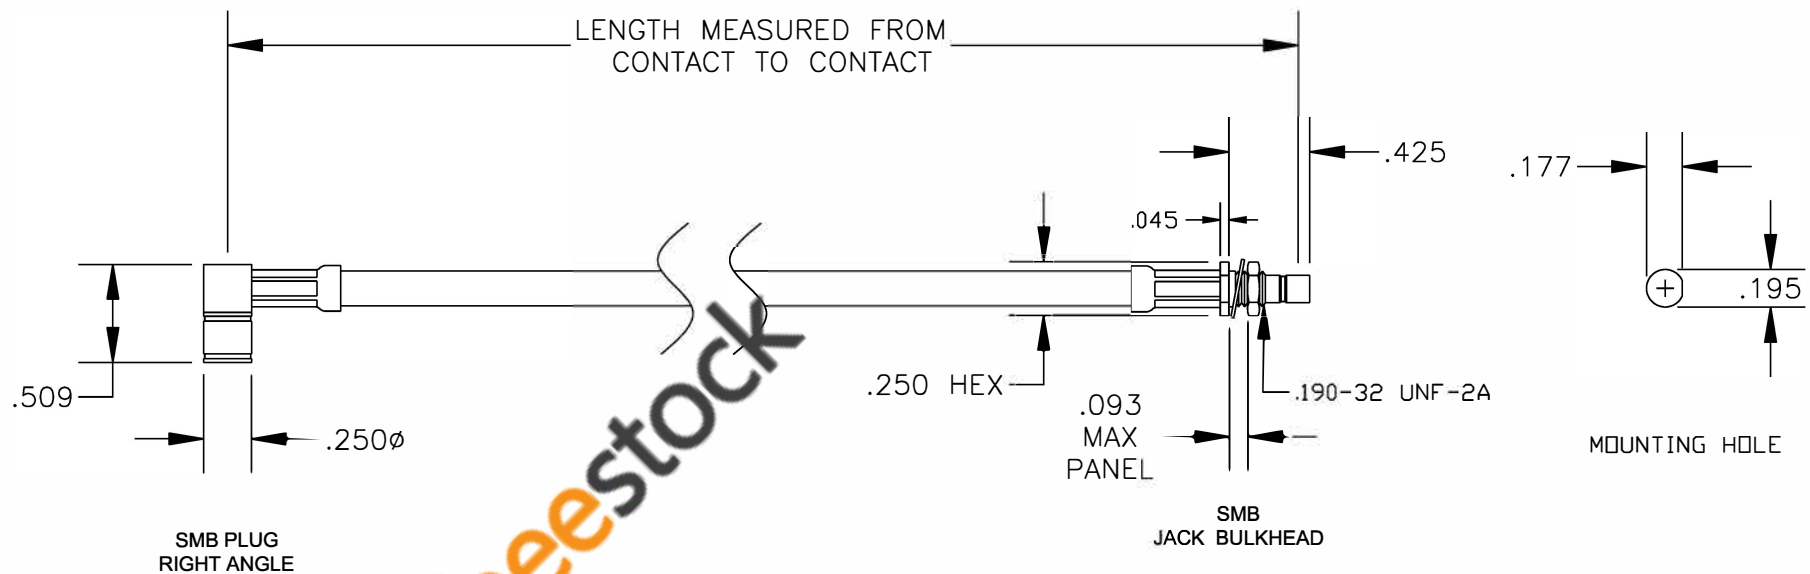

COMPONENTS	IMPEDANCE
SMB PLUG RIGHT ANGLE	50 OHM
SMB JACK BULKHEAD	50 OHM

Standard Lengths	
-12	12"
-24	24"
-36	36"
-48	48"
-60	60"
-XXX	Custom Length in inches

ebeestock

8TH FLOOR, BUILDING 1, YONGFU SCIENCE AND TECHNOLOGY
CENTER INDUSTRIAL PARK, NANZHA DISTRICT 5,
HUMEN, 523900, DONGGUAN, GUANGDONG, CHINA

WEBSITE: www.ebeestock.com
EMAIL: sales@ebeestock.com

ET30594

DES. CABLE ASSEMBLY, RG142B/U, SMB PLUG
RIGHT ANGLE TO SMB JACK BULKHEAD

REV. A	FSCM NO. 53919	CAD FILE 020108	SCALE N/A	SIZE A	147
--------	----------------	-----------------	-----------	--------	-----

NOTES:

1. UNLESS OTHERWISE SPECIFIED ALL DIMENSIONS ARE NOMINAL.
2. ALL SPECIFICATIONS ARE SUBJECT TO CHANGE WITHOUT NOTICE AT ANY TIME.
3. DIMENSIONS ARE IN INCHES.
4. LENGTH TOLERANCE IS $\pm 1.5\%$ OR $\pm 3/8"$, WHICHEVER IS GREATER.