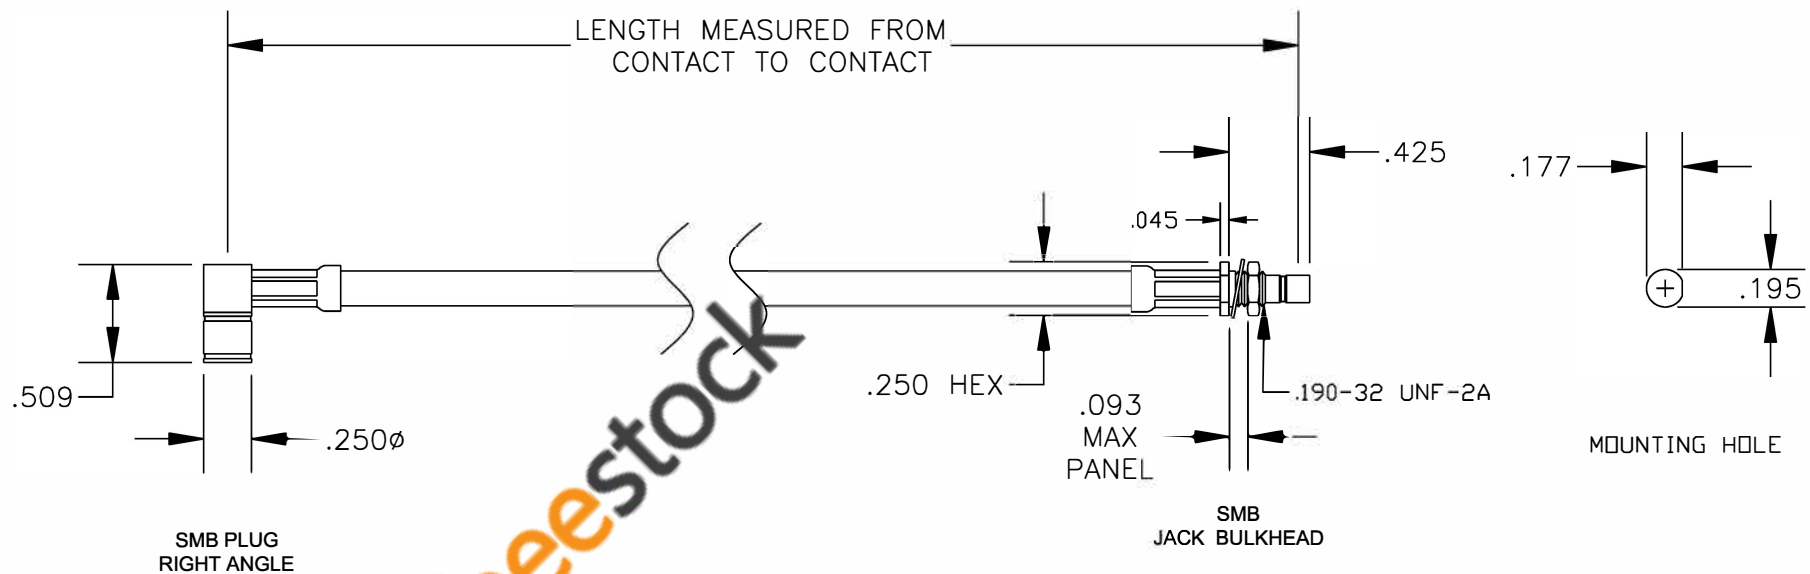

COMPONENTS	IMPEDANCE
SMB PLUG RIGHT ANGLE	50 OHM
SMB JACK BULKHEAD	50 OHM

Standard Lengths	
-12	12"
-24	24"
-36	36"
-48	48"
-60	60"
-XXX	Custom Length in inches

8TH FLOOR, BUILDING 1, YONGFU SCIENCE AND TECHNOLOGY  
CENTER INDUSTRIAL PARK, NANZHA DISTRICT 5,  
HUMEN, 523900, DONGGUAN, GUANGDONG, CHINA

WEBSITE: [www.ebeestock.com](http://www.ebeestock.com)  
EMAIL: [sales@ebeestock.com](mailto:sales@ebeestock.com)

**ET30598**

DES. CABLE ASSEMBLY, RG142B/U, SMB PLUG  
RIGHT ANGLE TO SMB JACK BULKHEAD

REV. A	FSCM NO. 53919	CAD FILE 020108	SCALE N/A	SIZE A	147
--------	----------------	-----------------	-----------	--------	-----

**NOTES:**

1. UNLESS OTHERWISE SPECIFIED ALL DIMENSIONS ARE NOMINAL.
2. ALL SPECIFICATIONS ARE SUBJECT TO CHANGE WITHOUT NOTICE AT ANY TIME.
3. DIMENSIONS ARE IN INCHES.
4. LENGTH TOLERANCE IS  $\pm 1.5\%$  OR  $\pm 3/8"$ , WHICHEVER IS GREATER.