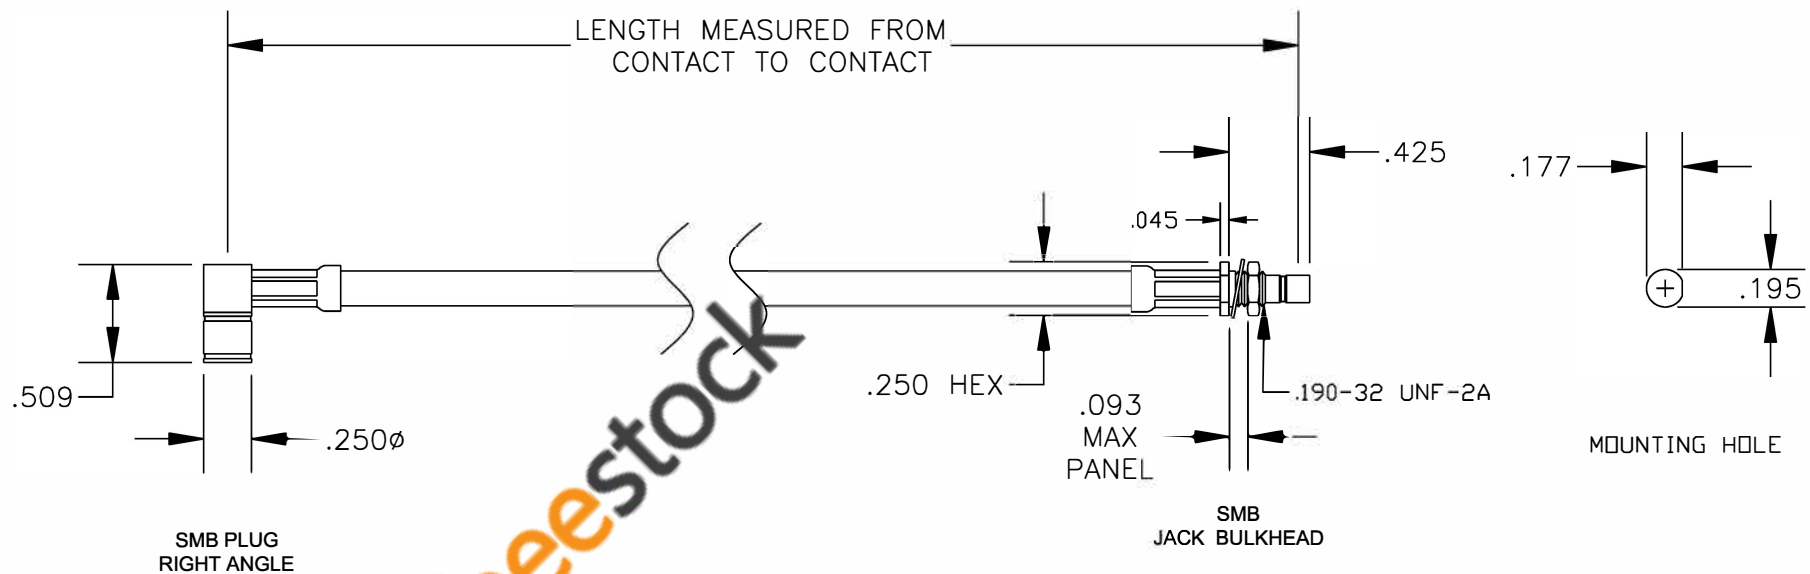

COMPONENTS	IMPEDANCE
SMB PLUG RIGHT ANGLE	50 OHM
SMB JACK BULKHEAD	50 OHM

Standard Lengths	
-12	12"
-24	24"
-36	36"
-48	48"
-60	60"
-XXX	Custom Length in inches

ebeestock

8TH FLOOR, BUILDING 1, YONGFU SCIENCE AND TECHNOLOGY  
CENTER INDUSTRIAL PARK, NANZHA DISTRICT 5,  
HUMEN, 523900, DONGGUAN, GUANGDONG, CHINA

WEBSITE: [www.ebeestock.com](http://www.ebeestock.com)  
EMAIL: [sales@ebeestock.com](mailto:sales@ebeestock.com)

**ET30599**

DES. CABLE ASSEMBLY, RG142B/U, SMB PLUG  
RIGHT ANGLE TO SMB JACK BULKHEAD

REV. A	FSCM NO. 53919	CAD FILE 020108	SCALE N/A	SIZE A	147
--------	----------------	-----------------	-----------	--------	-----

**NOTES:**

1. UNLESS OTHERWISE SPECIFIED ALL DIMENSIONS ARE NOMINAL.
2. ALL SPECIFICATIONS ARE SUBJECT TO CHANGE WITHOUT NOTICE AT ANY TIME.
3. DIMENSIONS ARE IN INCHES.
4. LENGTH TOLERANCE IS  $\pm 1.5\%$  OR  $\pm 3/8"$ , WHICHEVER IS GREATER.