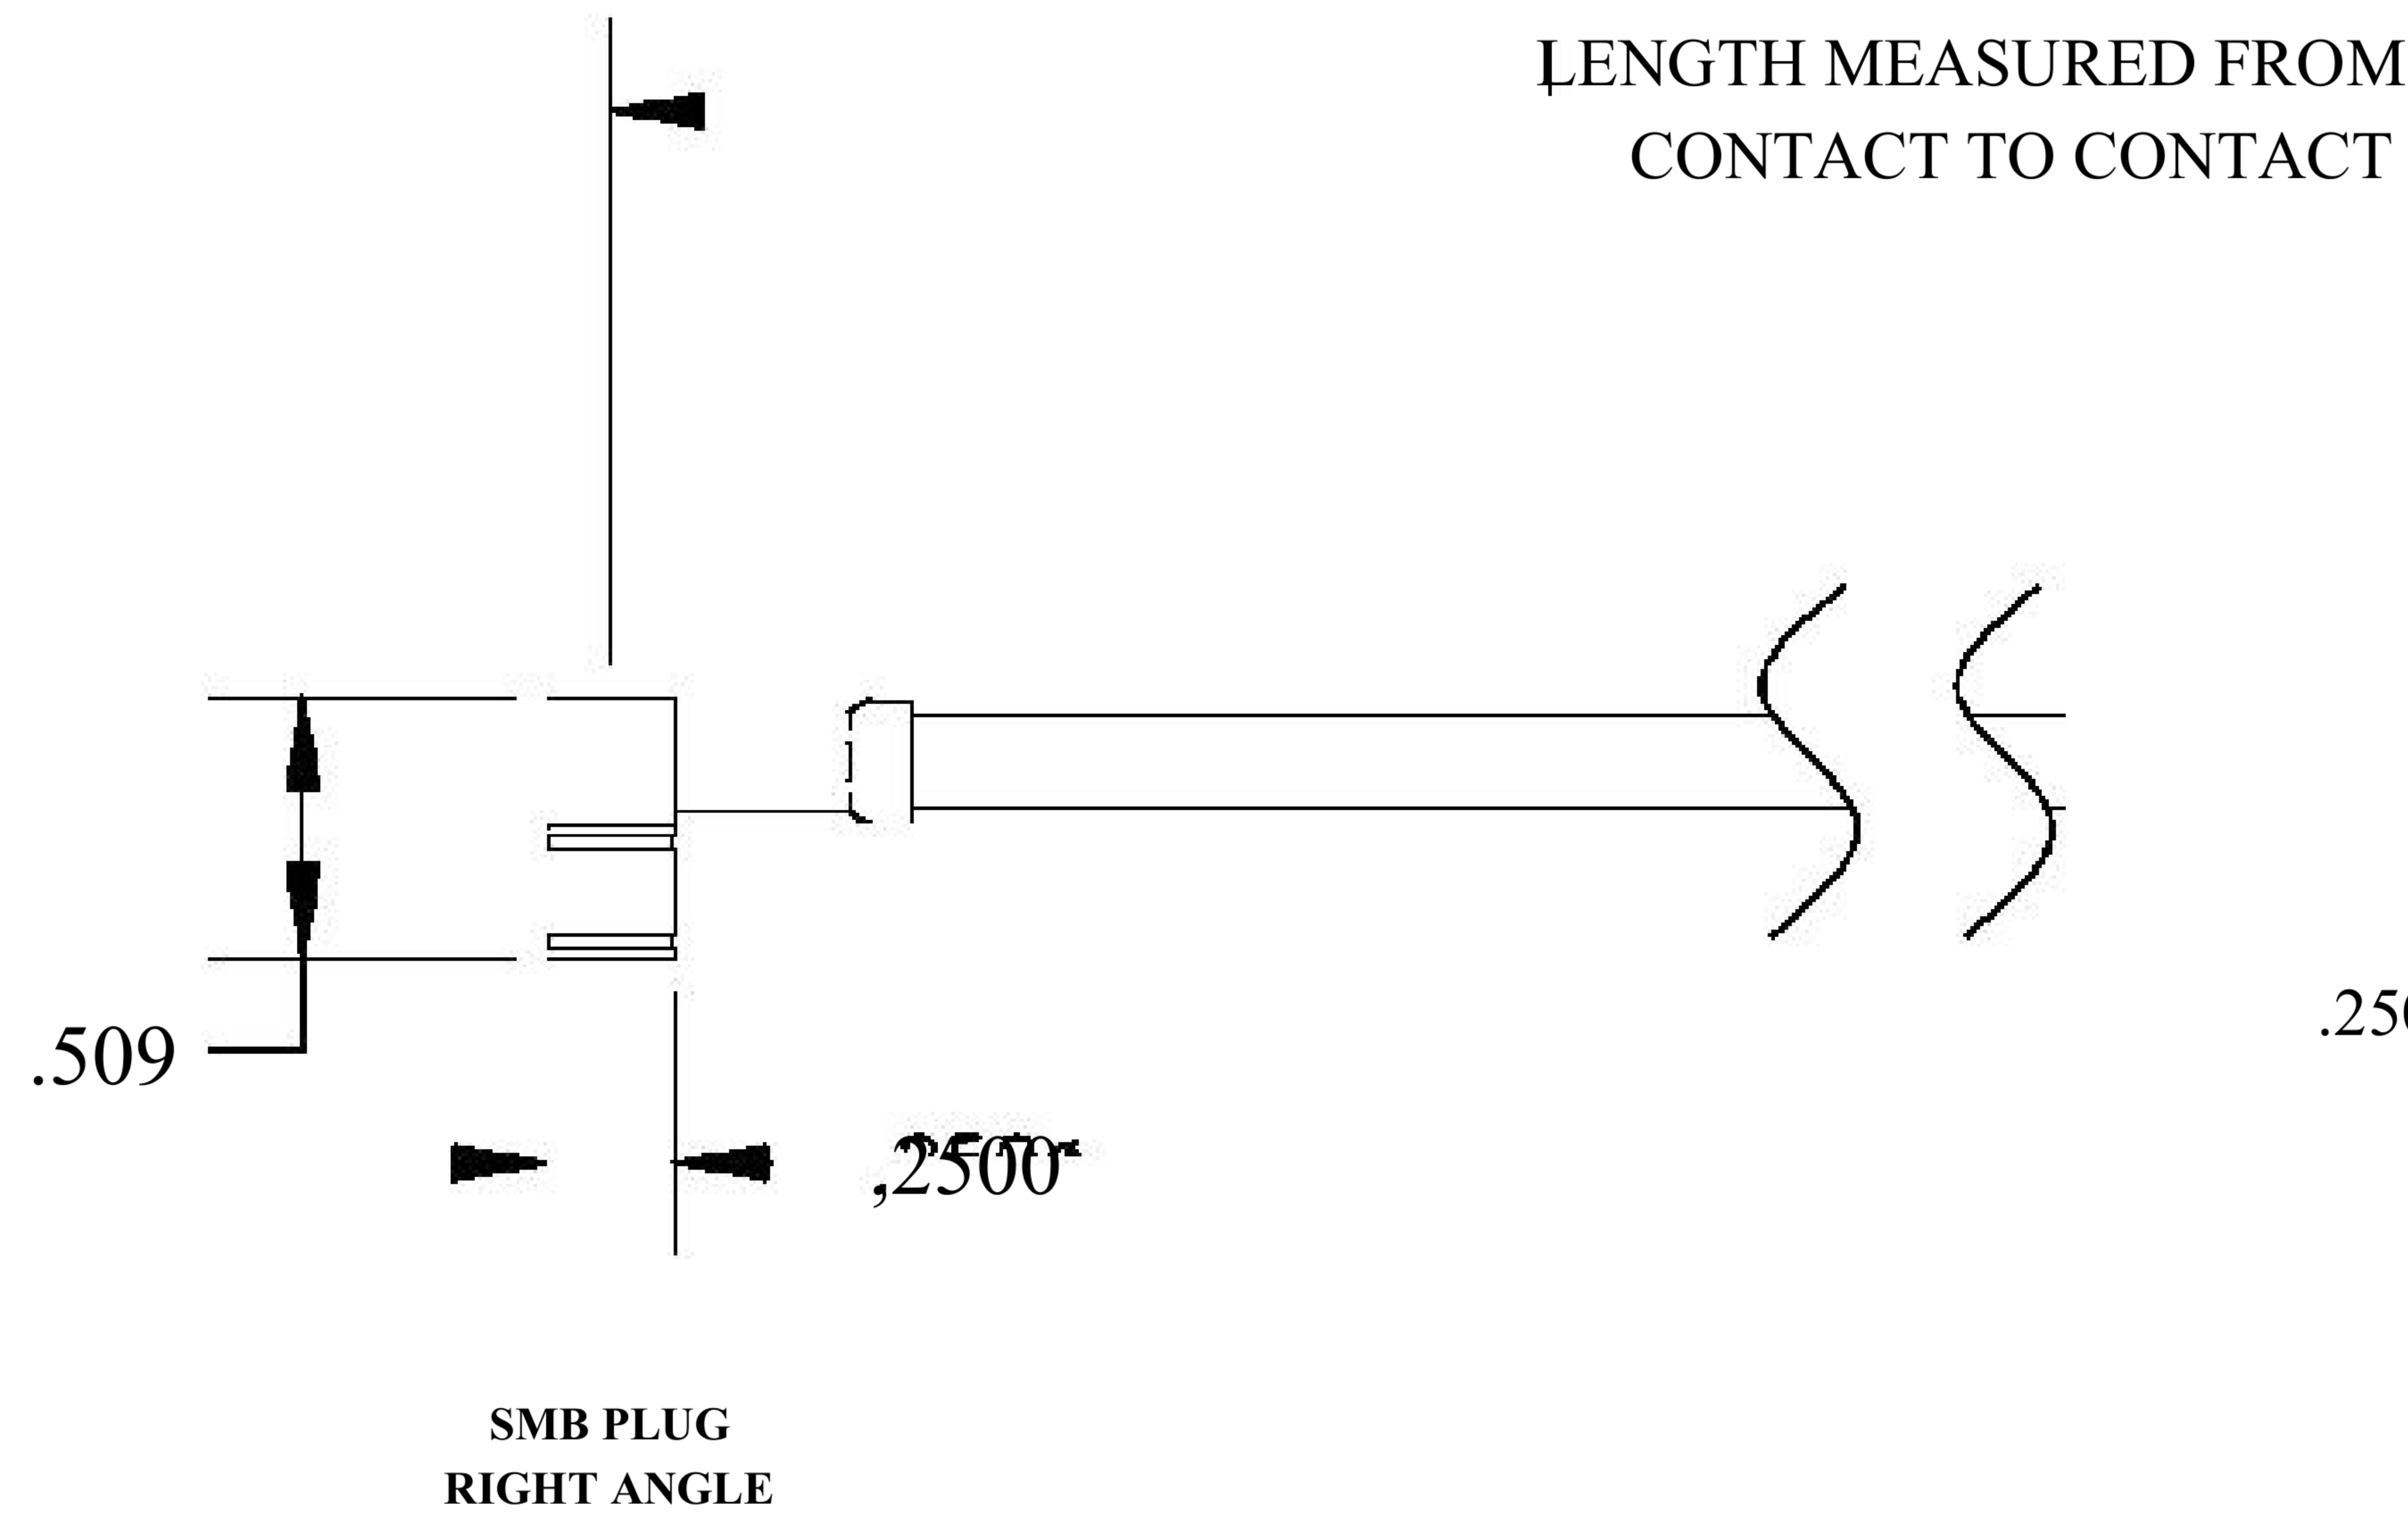

COMPONENTS	IMPEDANCE
SMB PLUG RIGHT ANGLE	50 OHM
SMB JACK BULKHEAD	50 OHM
RG142B/U	50 OHM

Standard Lengths	
■12	12"
-24	24"
-36	36"
■48	48"
-60	60"
■XXX	Custom Length in inches

8th Floor, Building 1, Yongfu Science and Technology Center Industrial Park, Nanzha District 5, Humen, 523900, Dongguan, Guangdong, China.

Website: www.ebeestock.com

Email: sales@ebeestock.com

COAXIAL & FIBER OPTICS

DWG TITLE	ET30601	DES_	smb-plug-right-angle-to-smb-jack-bulkhead-cable-12-inch-length-using-rg142-coax-rohs-0030600
-----------	---------	------	--

SIZE A | FSCM NO. 53919 | CAD FILE 073102 | SCALE N/A |

| 127

RoHS
Compliance
Certified

NOTES:

- UNLESS OTHERWISE SPECIFIED ALL DIMENSIONS ARE NOMINAL.
- ALL SPECIFICATIONS ARE SUBJECT TO CHANGE WITHOUT NOTICE AT ANY TIME.