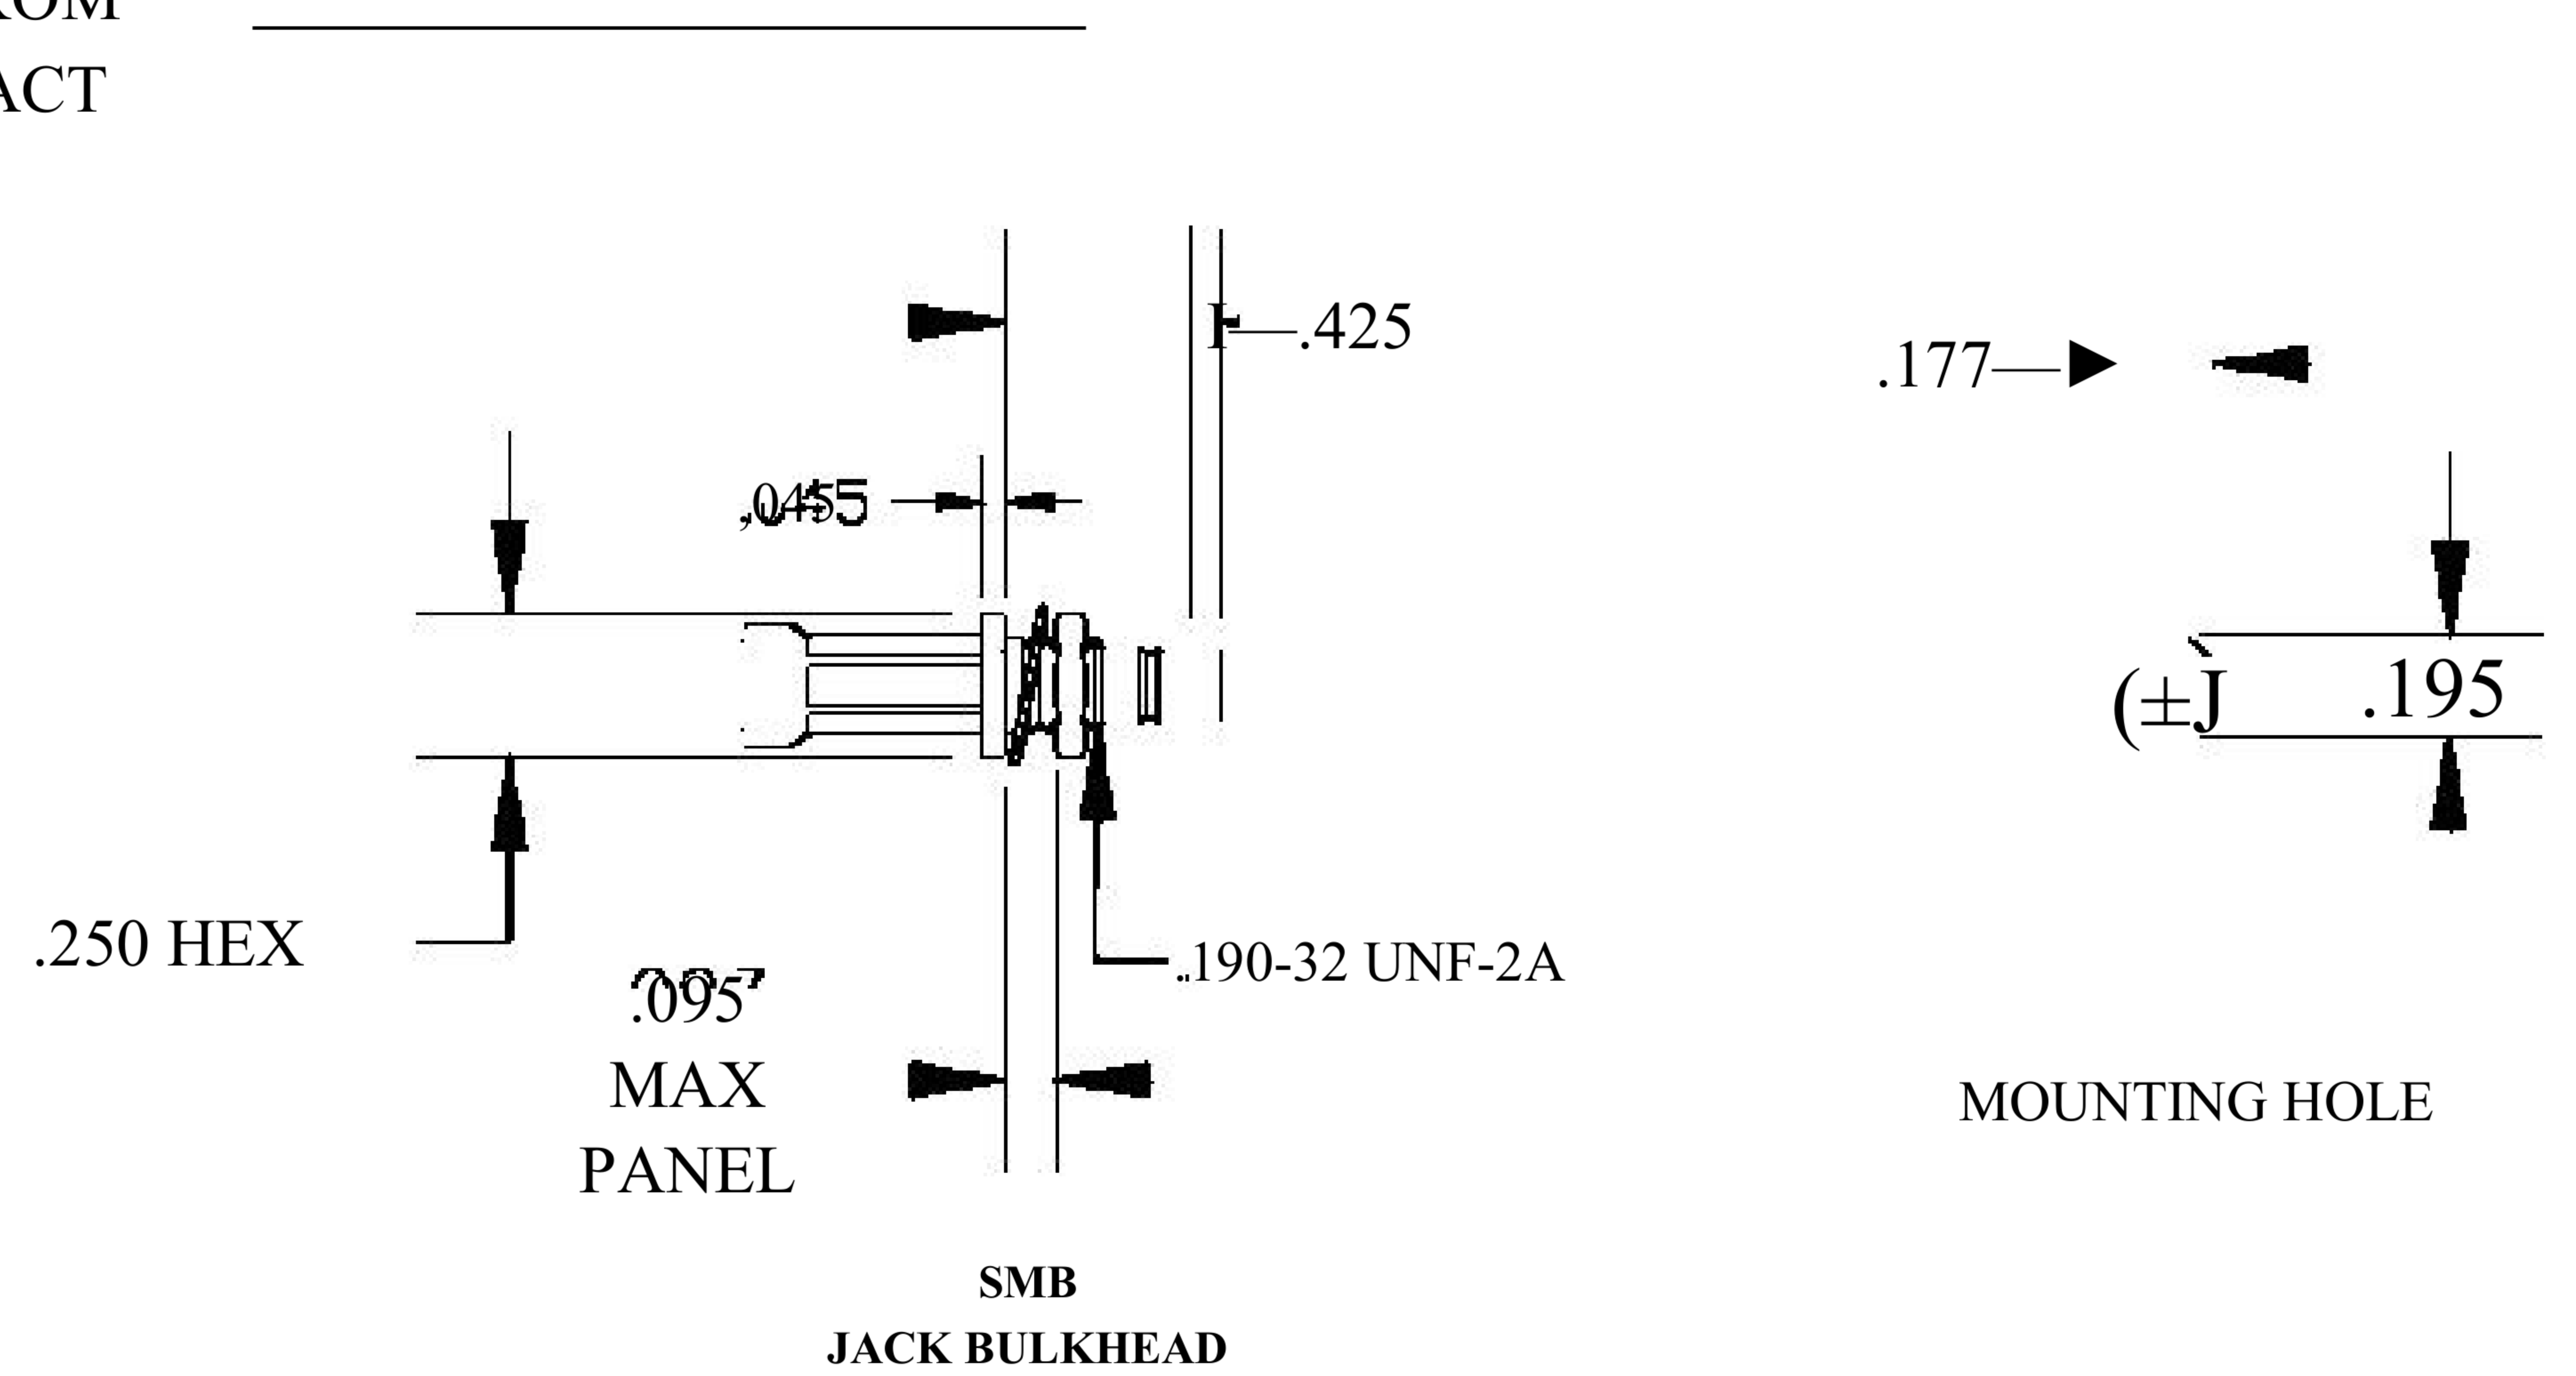

COMPONENTS	IMPEDANCE
SMB PLUG RIGHT ANGLE	50 OHM
SMB JACK BULKHEAD	50 OHM
RG142B/U	50 OHM

Standard Lengths	
■12	12"
-24	24"
-36	36"
■48	48"
-60	60"
■XXX	Custom Length in inches

8th Floor, Building 1, Yongfu Science and Technology Center Industrial Park, Nanzha District 5, Humen, 523900, Dongguan, Guangdong, China.

Website: www.ebeestock.com

Email: sales@ebeestock.com

COAXIAL & FIBER OPTICS

DWG TITLE	ET30601	DES_	smb-plug-right-angle-to-smb-jack-bulkhead-cable-12-inch-length-using-rg142-coax-rohs-0030600
-----------	---------	------	--

SIZE A | FSCM NO. 53919 | CAD FILE 073102 | SCALE N/A |

| 127

RoHS
Compliance
Certified

NOTES:

- UNLESS OTHERWISE SPECIFIED ALL DIMENSIONS ARE NOMINAL.
- ALL SPECIFICATIONS ARE SUBJECT TO CHANGE WITHOUT NOTICE AT ANY TIME.