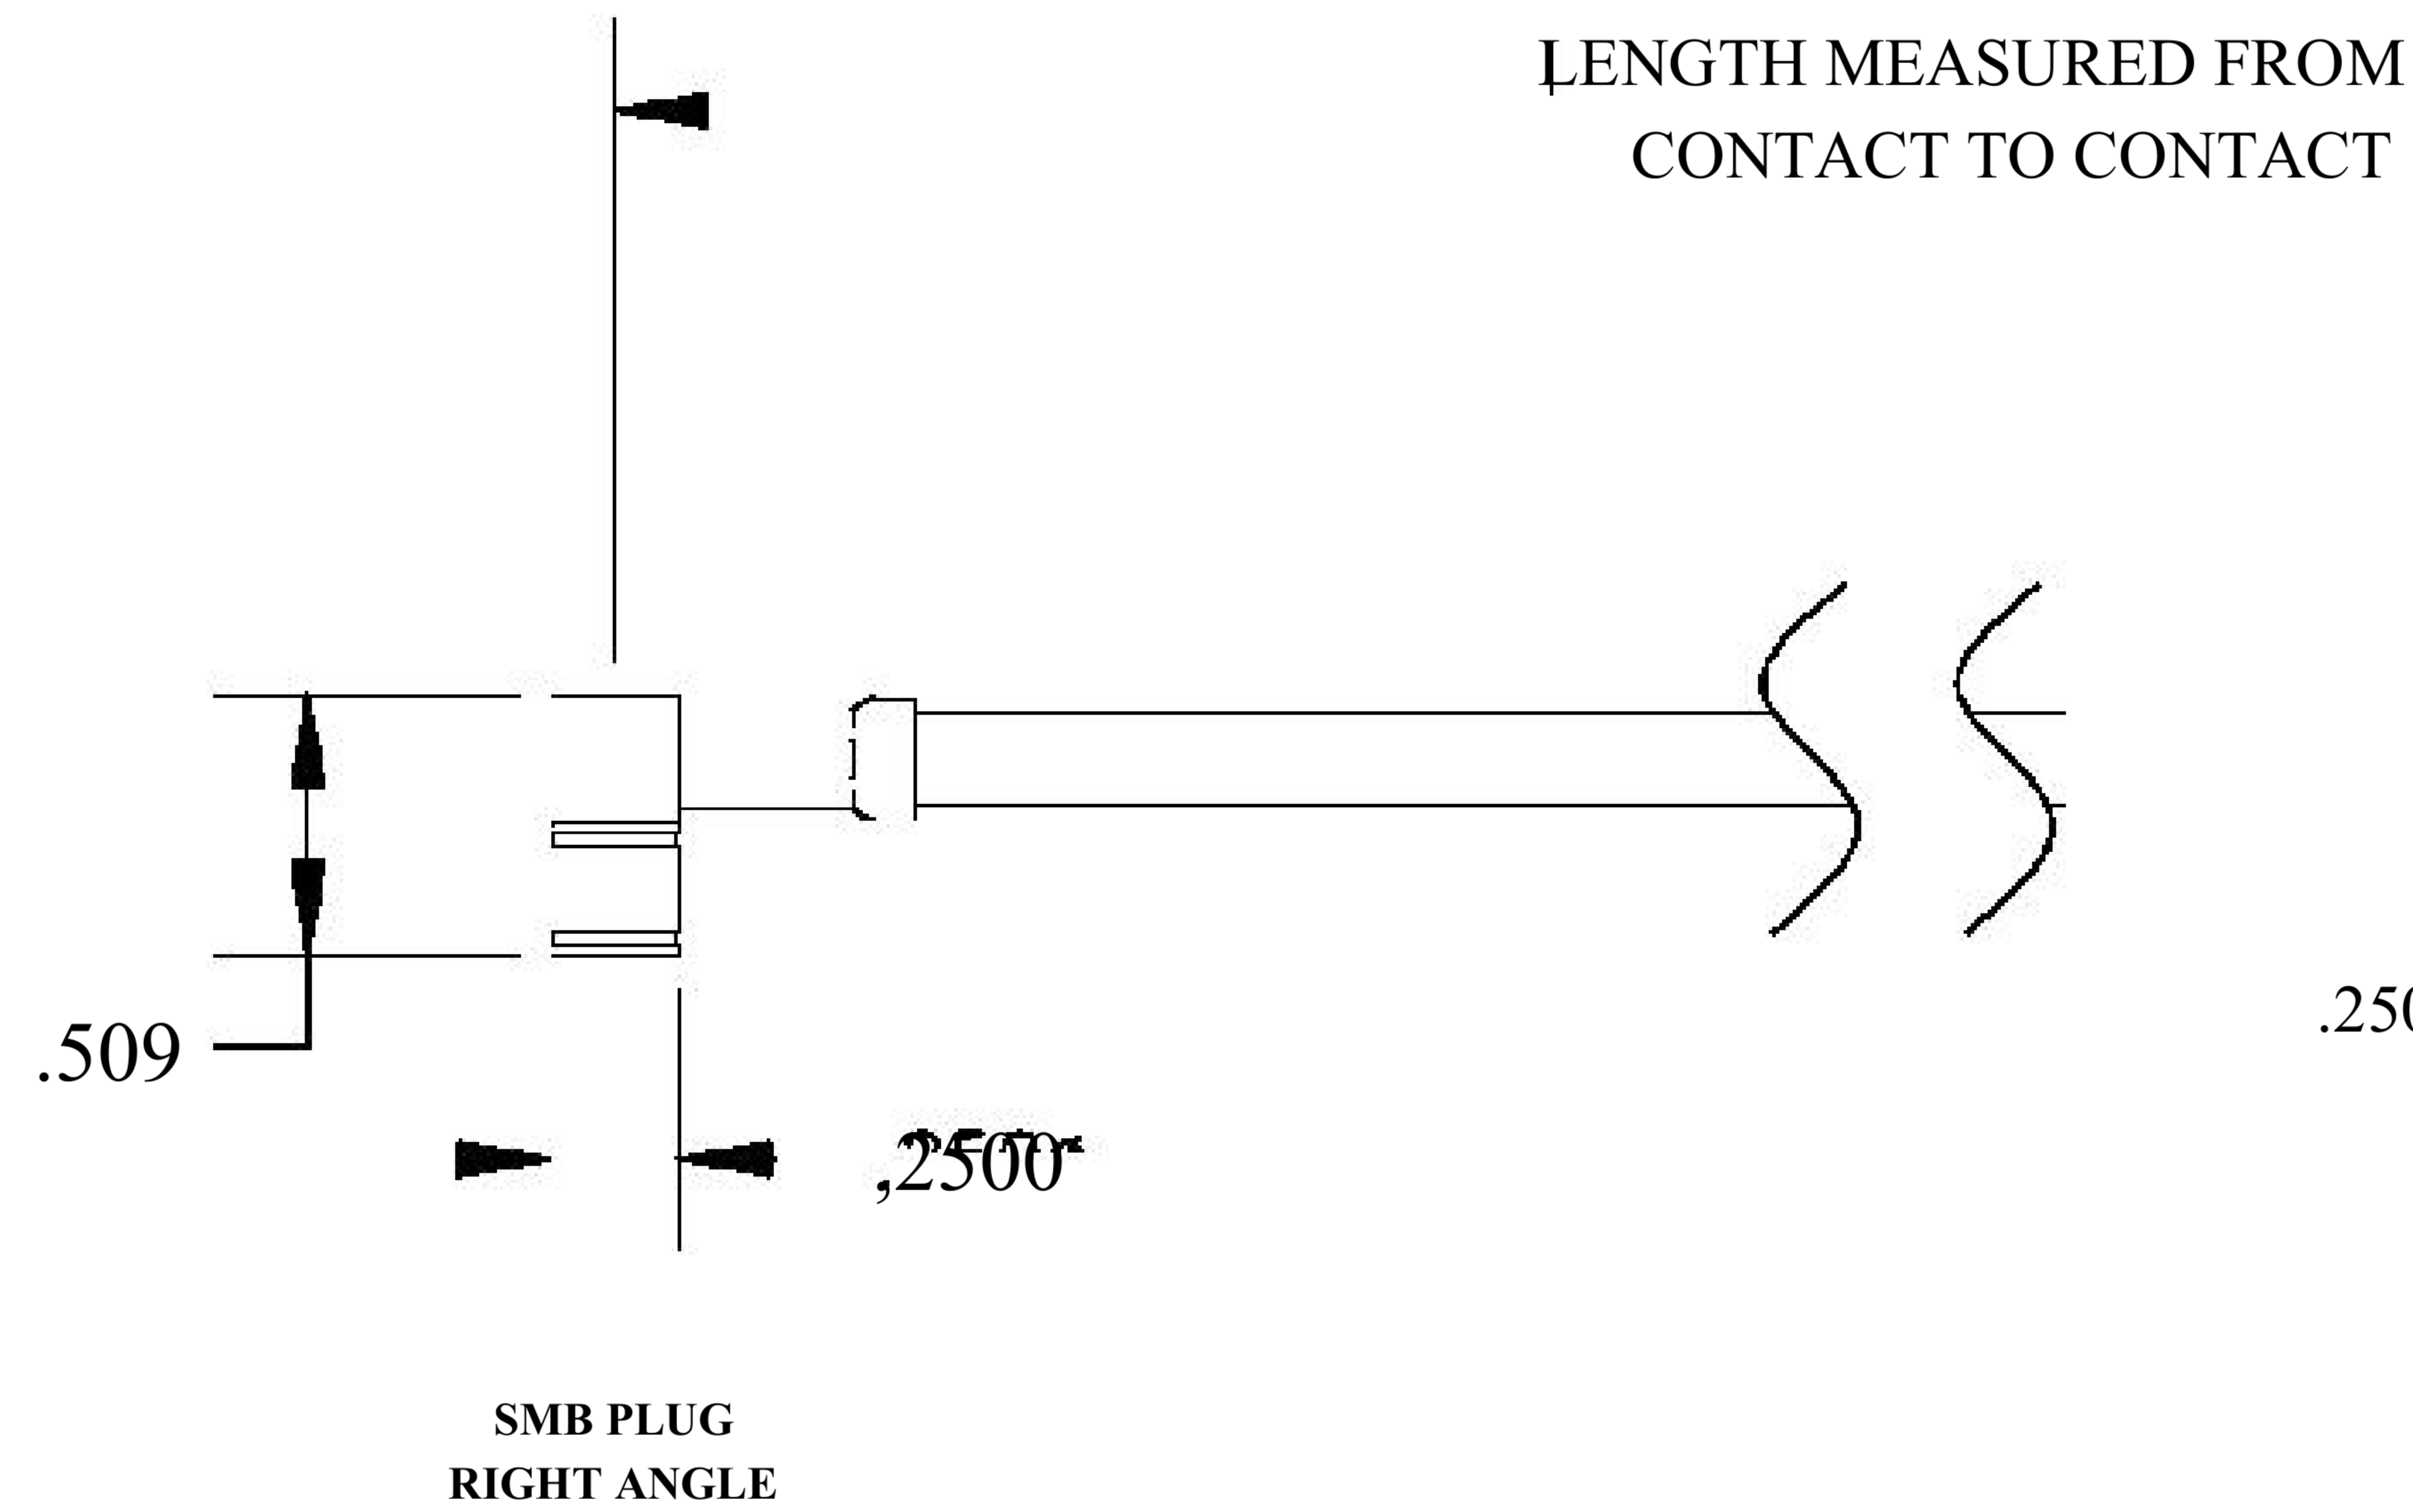

COMPONENTS	IMPEDANCE
SMB PLUG RIGHT ANGLE	50 OHM
SMB JACK BULKHEAD	50 OHM
RG142B/U	50 OHM

Standard Lengths	
■12	12"
-24	24"
-36	36"
■48	48"
-60	60"
■XXX	Custom Length in inches

8th Floor, Building 1, Yongfu Science and Technology Center Industrial Park, Nanzha District 5, Humen, 523900, Dongguan, Guangdong, China.

### COAXIAL & FIBER OPTICS

DWG TITLE	ET30602	DES_	smb-plug-right-angle-to-smb-jack-bulkhead-cable-12-inch-length-using-rg142-coax-rohs-0030600
-----------	---------	------	----------------------------------------------------------------------------------------------

SIZE A | FSCM NO. 53919 | CAD FILE 073102 | SCALE N/A | 127