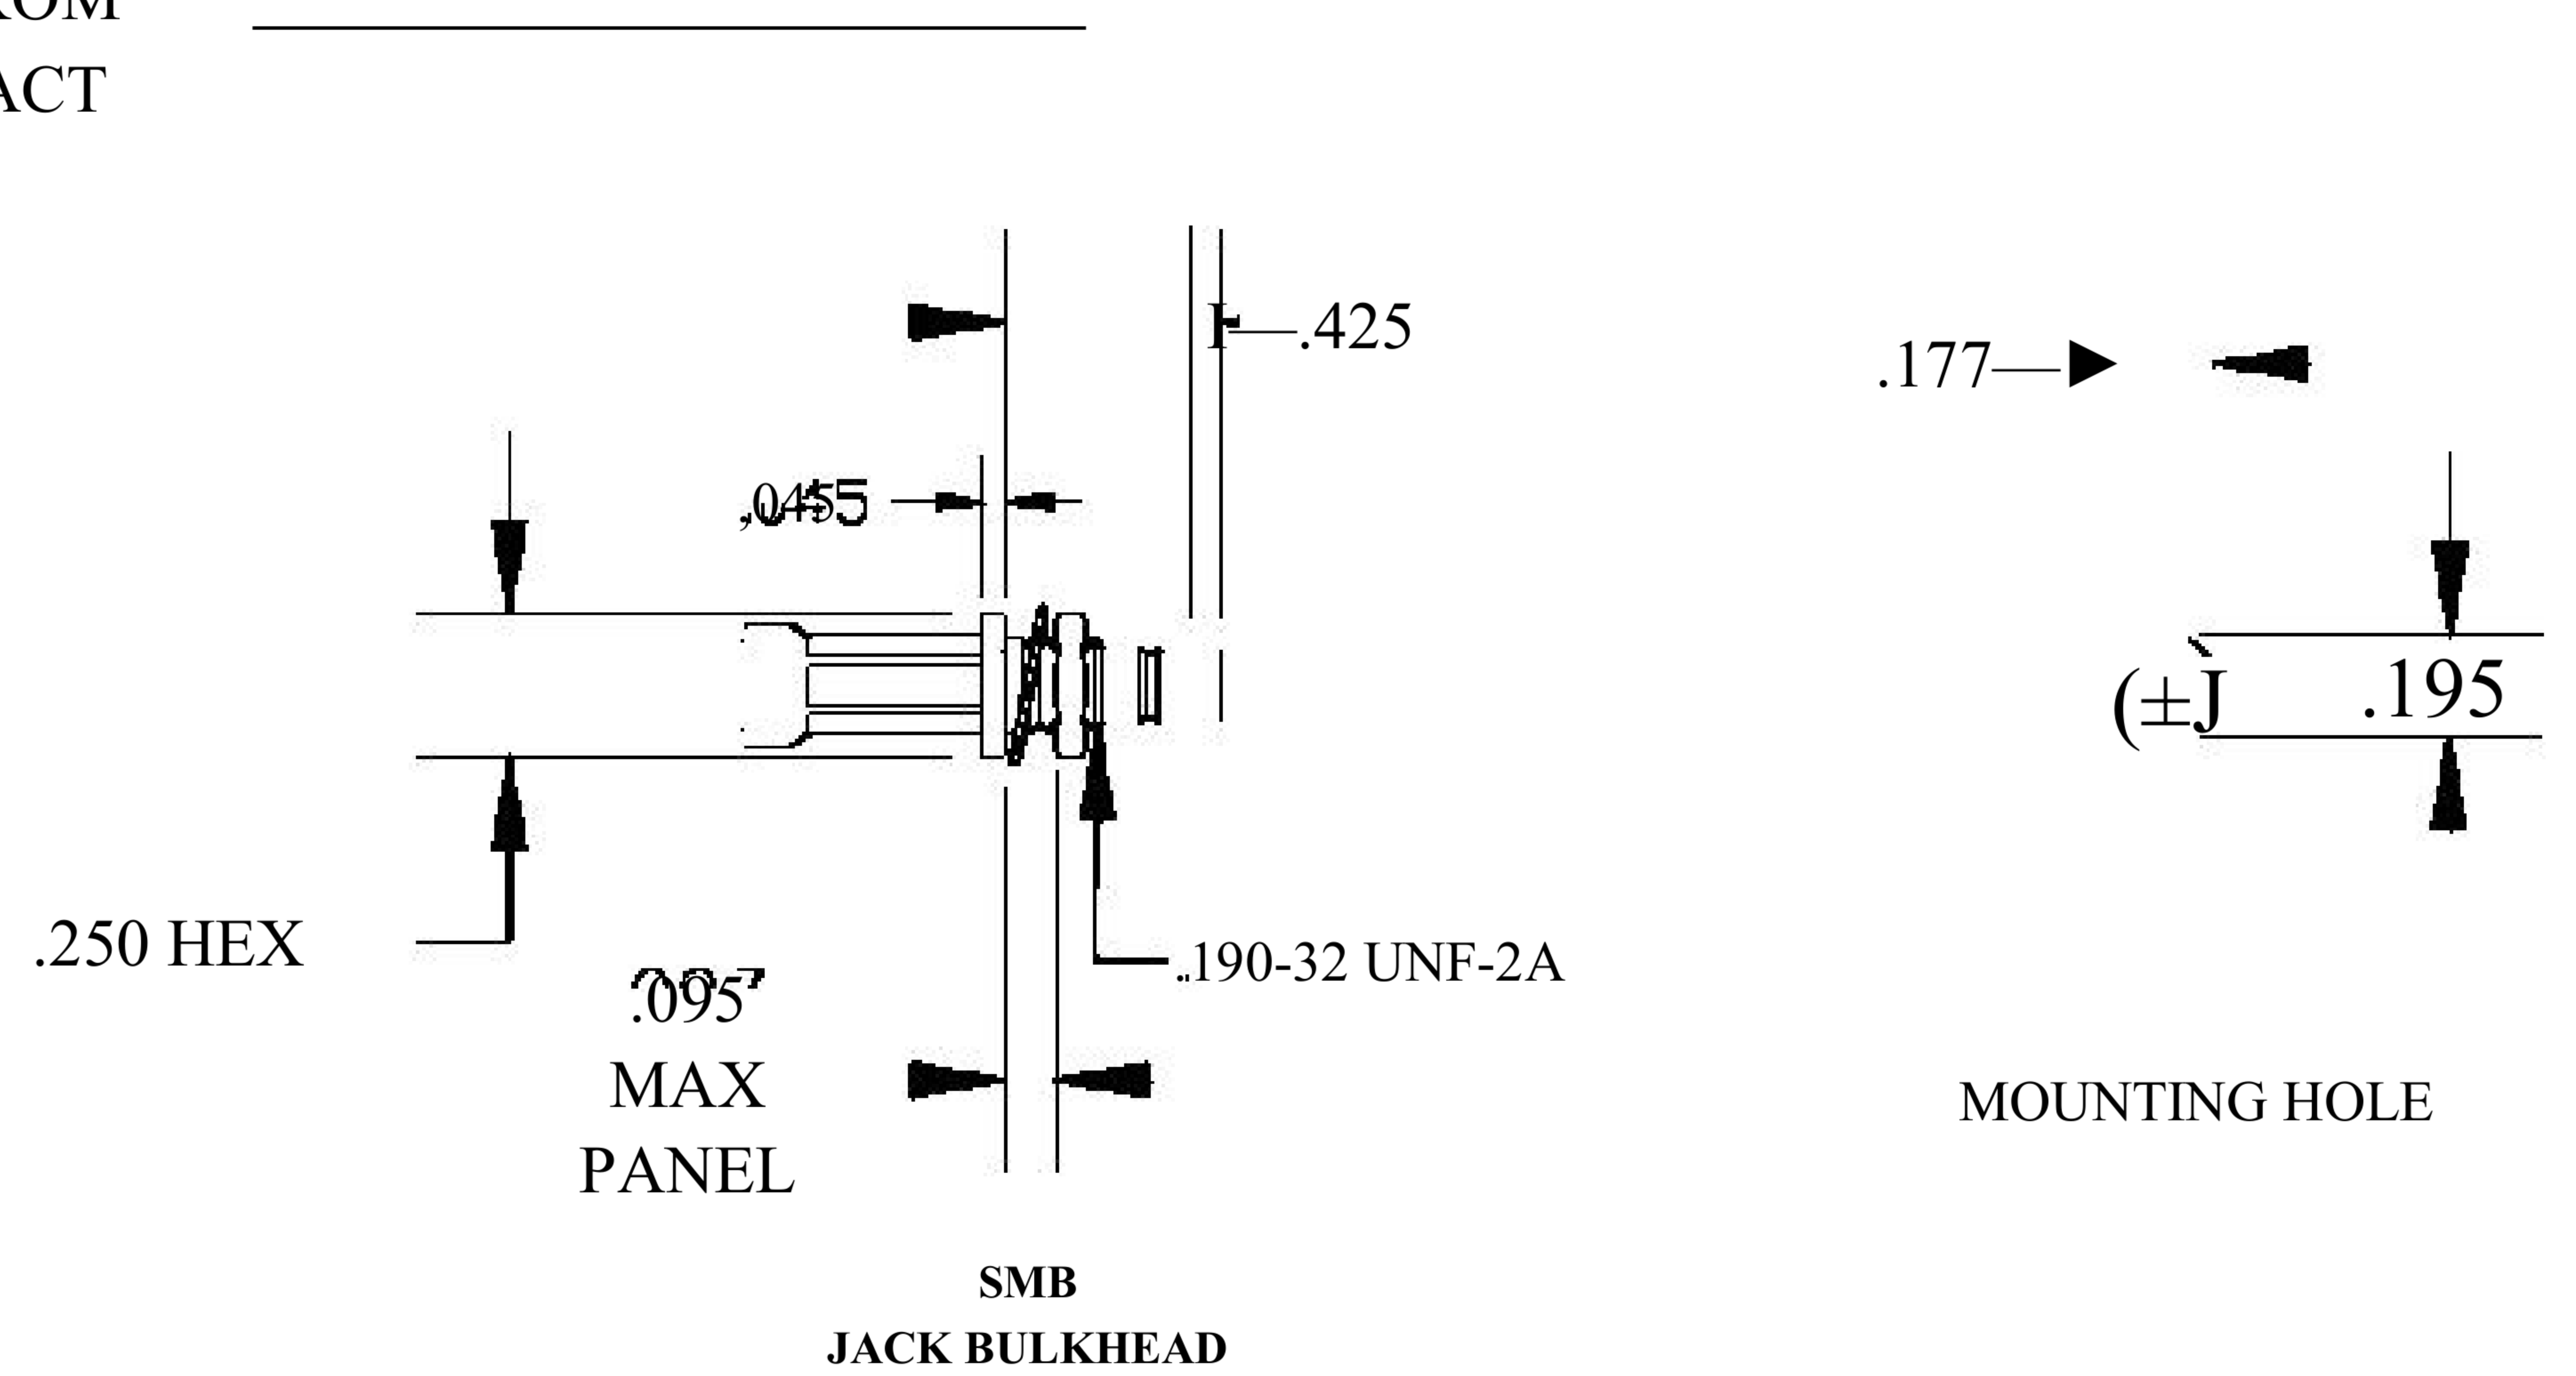

COMPONENTS	IMPEDANCE
SMB PLUG RIGHT ANGLE	50 OHM
SMB JACK BULKHEAD	50 OHM
RG142B/U	50 OHM

Standard Lengths	
■12	12"
-24	24"
-36	36"
■48	48"
-60	60"
■XXX	Custom Length in inches

8th Floor, Building 1, Yongfu Science and Technology Center Industrial Park, Nanzha District 5, Humen, 523900, Dongguan, Guangdong, China.

### COAXIAL & FIBER OPTICS

DWG TITLE	ET30602	DES_	smb-plug-right-angle-to-smb-jack-bulkhead-cable-12-inch-length-using-rg142-coax-rohs-0030600
-----------	---------	------	----------------------------------------------------------------------------------------------