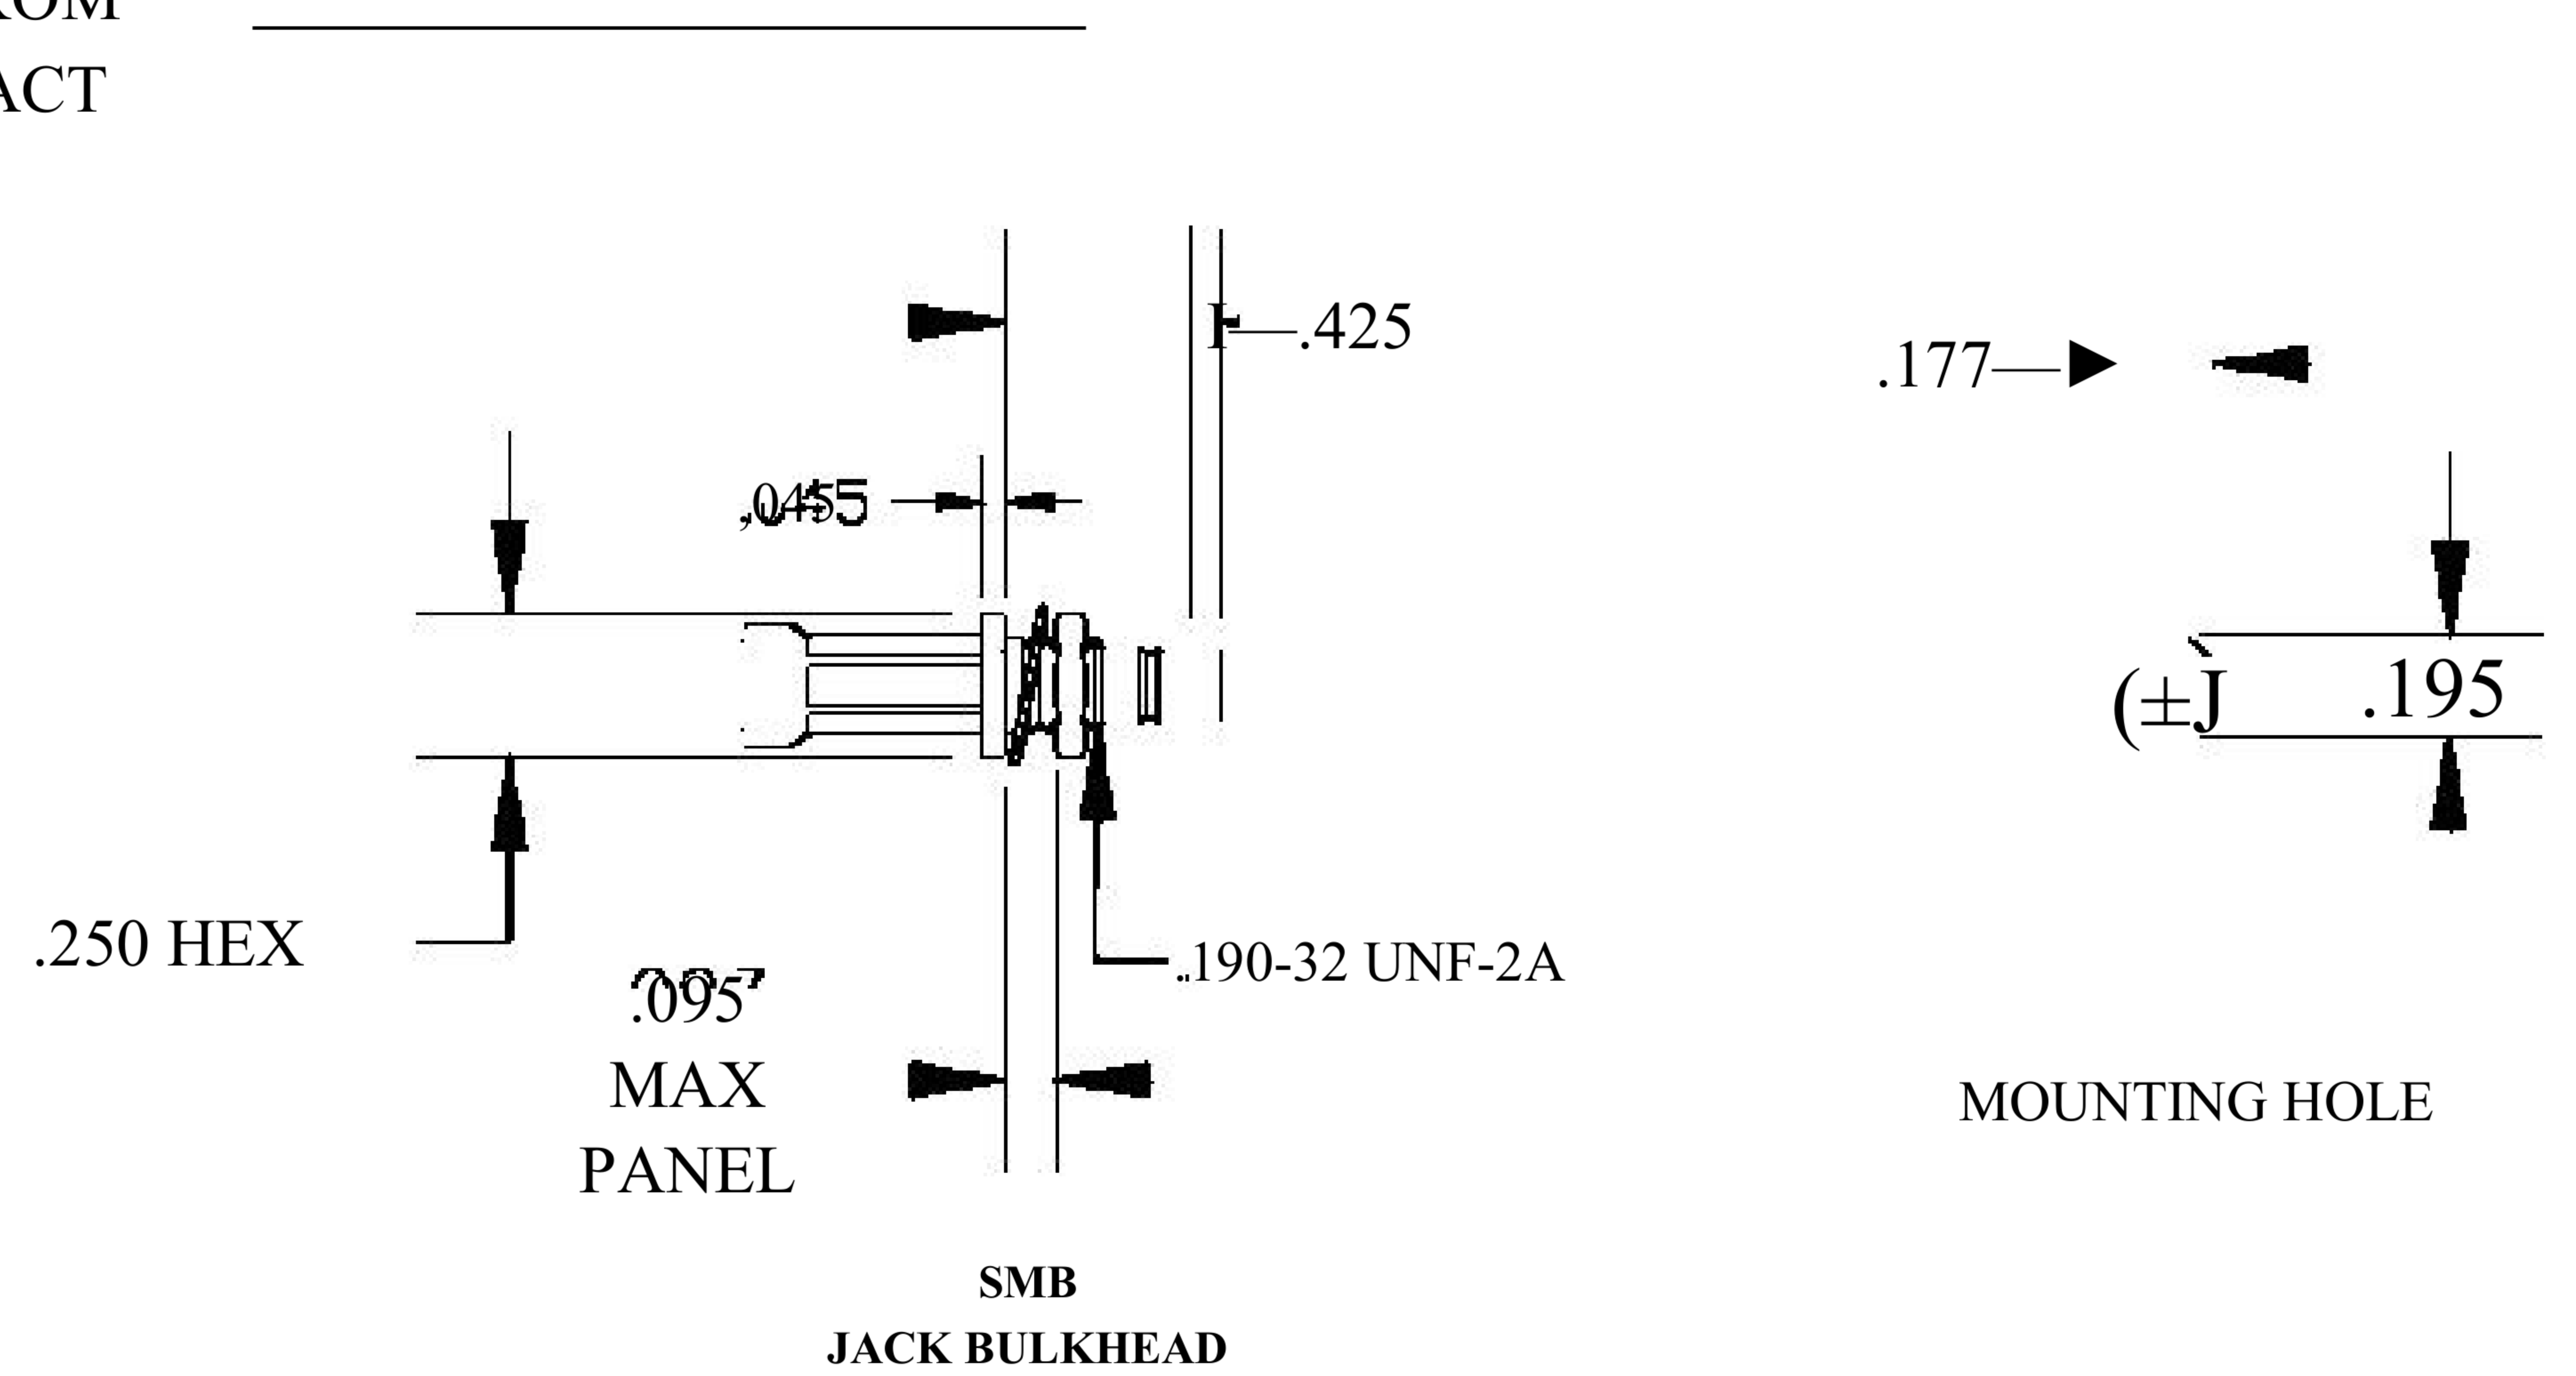

COMPONENTS	IMPEDANCE
SMB PLUG RIGHT ANGLE	50 OHM
SMB JACK BULKHEAD	50 OHM
RG142B/U	50 OHM

Standard Lengths	
■12	12"
-24	24"
-36	36"
■48	48"
-60	60"
■XXX	Custom Length in inches

8th Floor, Building 1, Yongfu Science and Technology Center Industrial Park, Nanzha District 5, Humen, 523900, Dongguan, Guangdong, China.

### COAXIAL & FIBER OPTICS

DWG TITLE	ET30603	DES_	smb-plug-right-angle-to-smb-jack-bulkhead-cable-12-inch-length-using-rg142-coax-rohs-0030600
-----------	---------	------	--

SIZE A | FSCM NO. 53919 | CAD FILE 073102 | SCALE N/A | 127