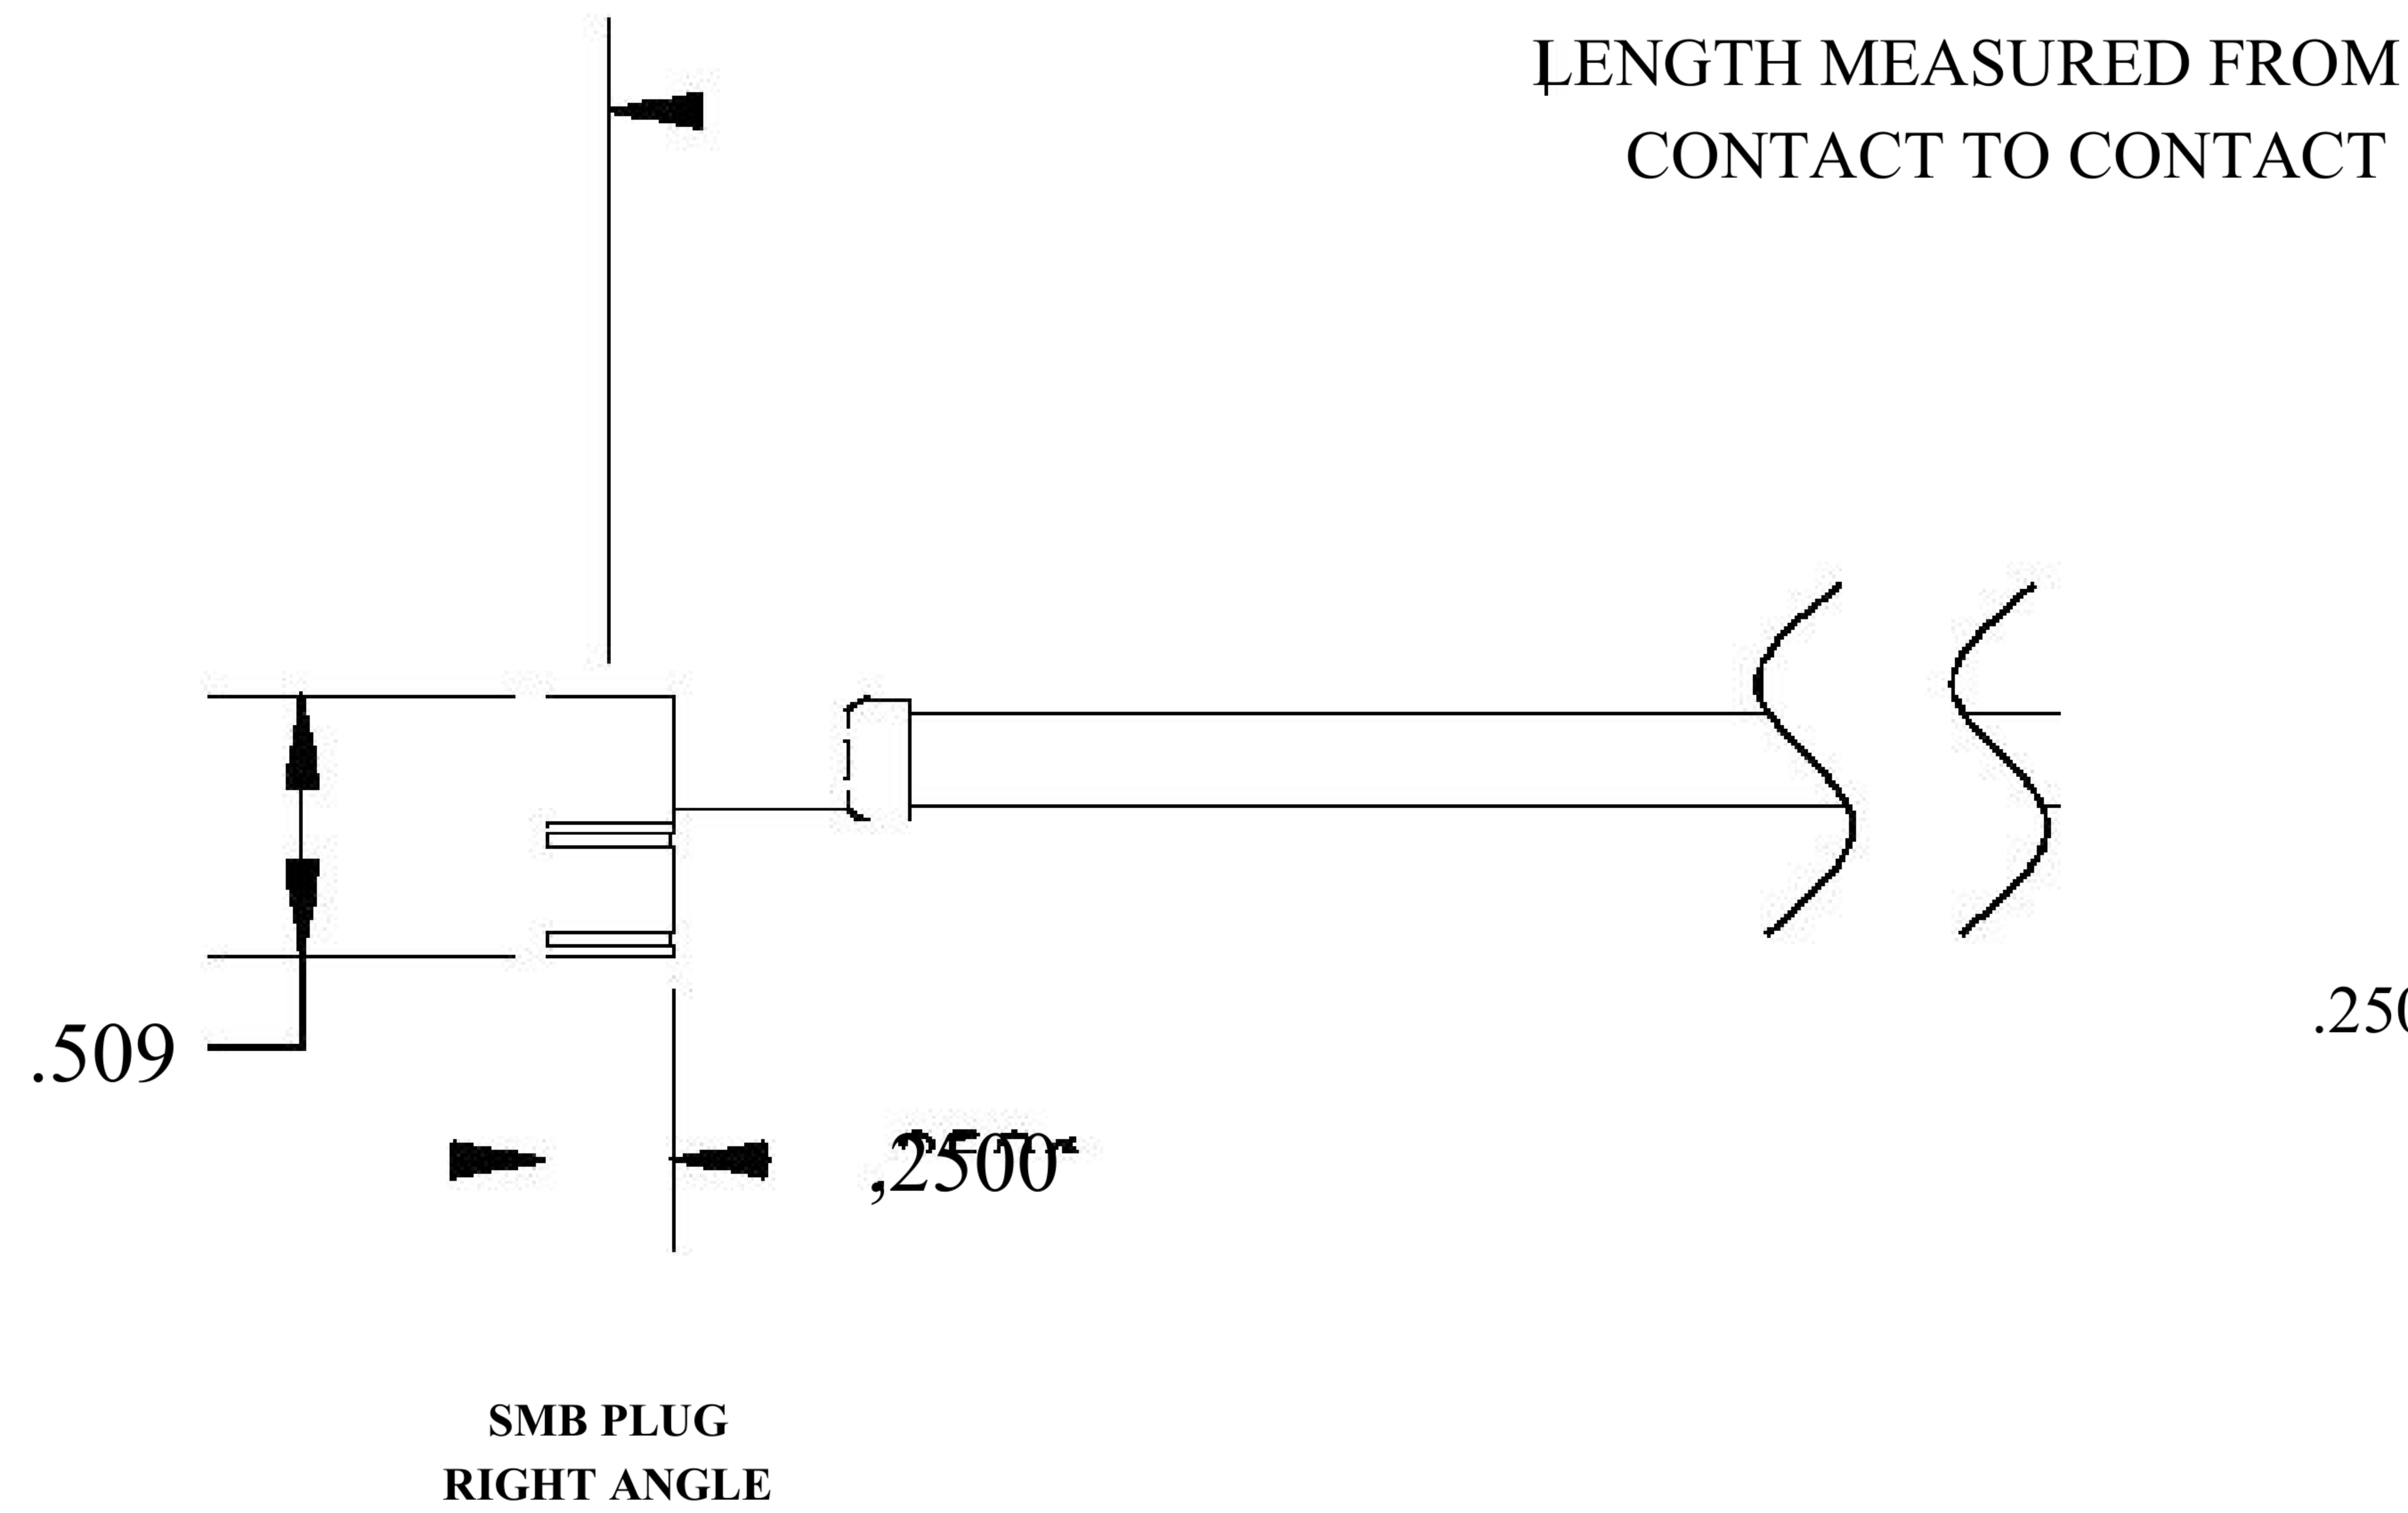

COMPONENTS	IMPEDANCE
SMB PLUG RIGHT ANGLE	50 OHM
SMB JACK BULKHEAD	50 OHM
RG142B/U	50 OHM

Standard Lengths	
■12	12"
-24	24"
-36	36"
■48	48"
-60	60"
■XXX	Custom Length in inches

8th Floor, Building 1, Yongfu Science and Technology Center Industrial Park, Nanzha District 5, Humen, 523900, Dongguan, Guangdong, China.

### COAXIAL & FIBER OPTICS

DWG TITLE	ET30603	DES_	smb-plug-right-angle-to-smb-jack-bulkhead-cable-12-inch-length-using-rg142-coax-rohs-0030600
-----------	---------	------	--

SIZE A | FSCM NO. 53919 | CAD FILE 073102 | SCALE N/A | 127