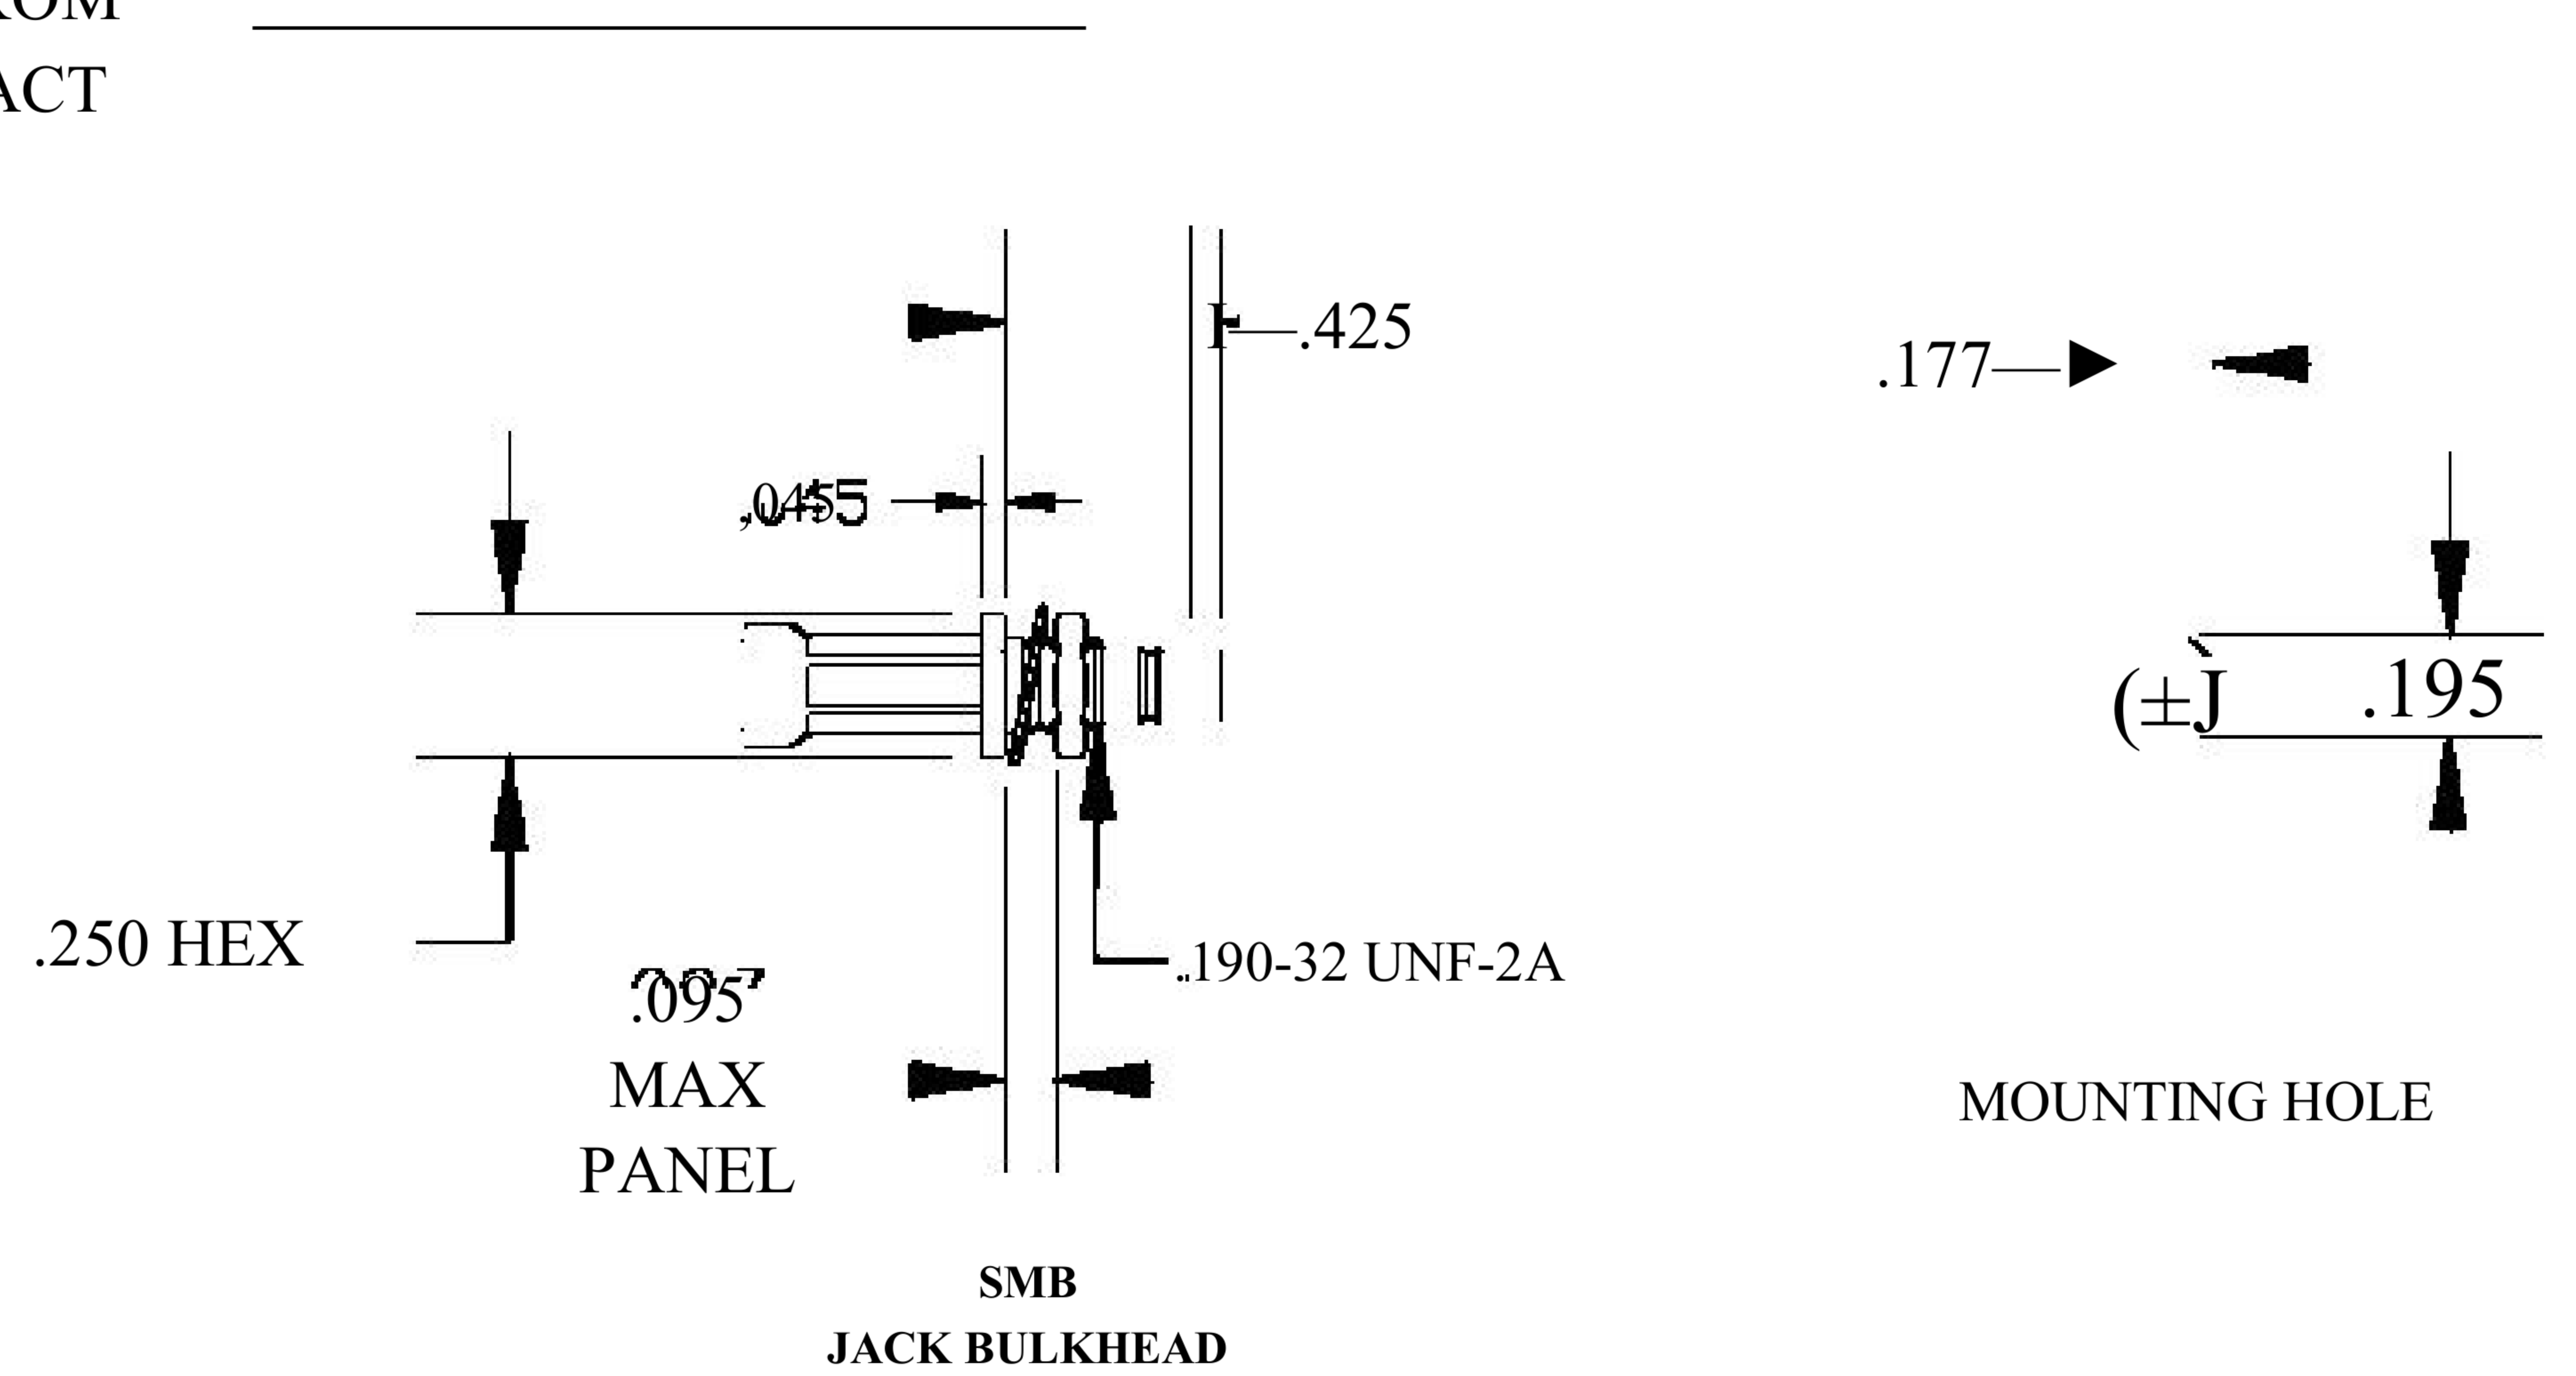

| COMPONENTS | IMPEDANCE |
|----------------------|-----------|
| SMB PLUG RIGHT ANGLE | 50 OHM |
| SMB JACK BULKHEAD | 50 OHM |
| RG142B/U | 50 OHM |

| Standard Lengths | |
|------------------|-------------------------|
| ■12 | 12" |
| -24 | 24" |
| -36 | 36" |
| ■48 | 48" |
| -60 | 60" |
| ■XXX | Custom Length in inches |

| | |
|-----------|--|
| DWG TITLE | DES_ |
| ET30604 | smb-plug-right-angle-to-smb-jack-bulkhead-cable-12-inch-length-using-rg142-coax-rohs-0030600 |

SIZE A | FSCM NO. 53919 | CAD FILE 073102 | SCALE N/A |