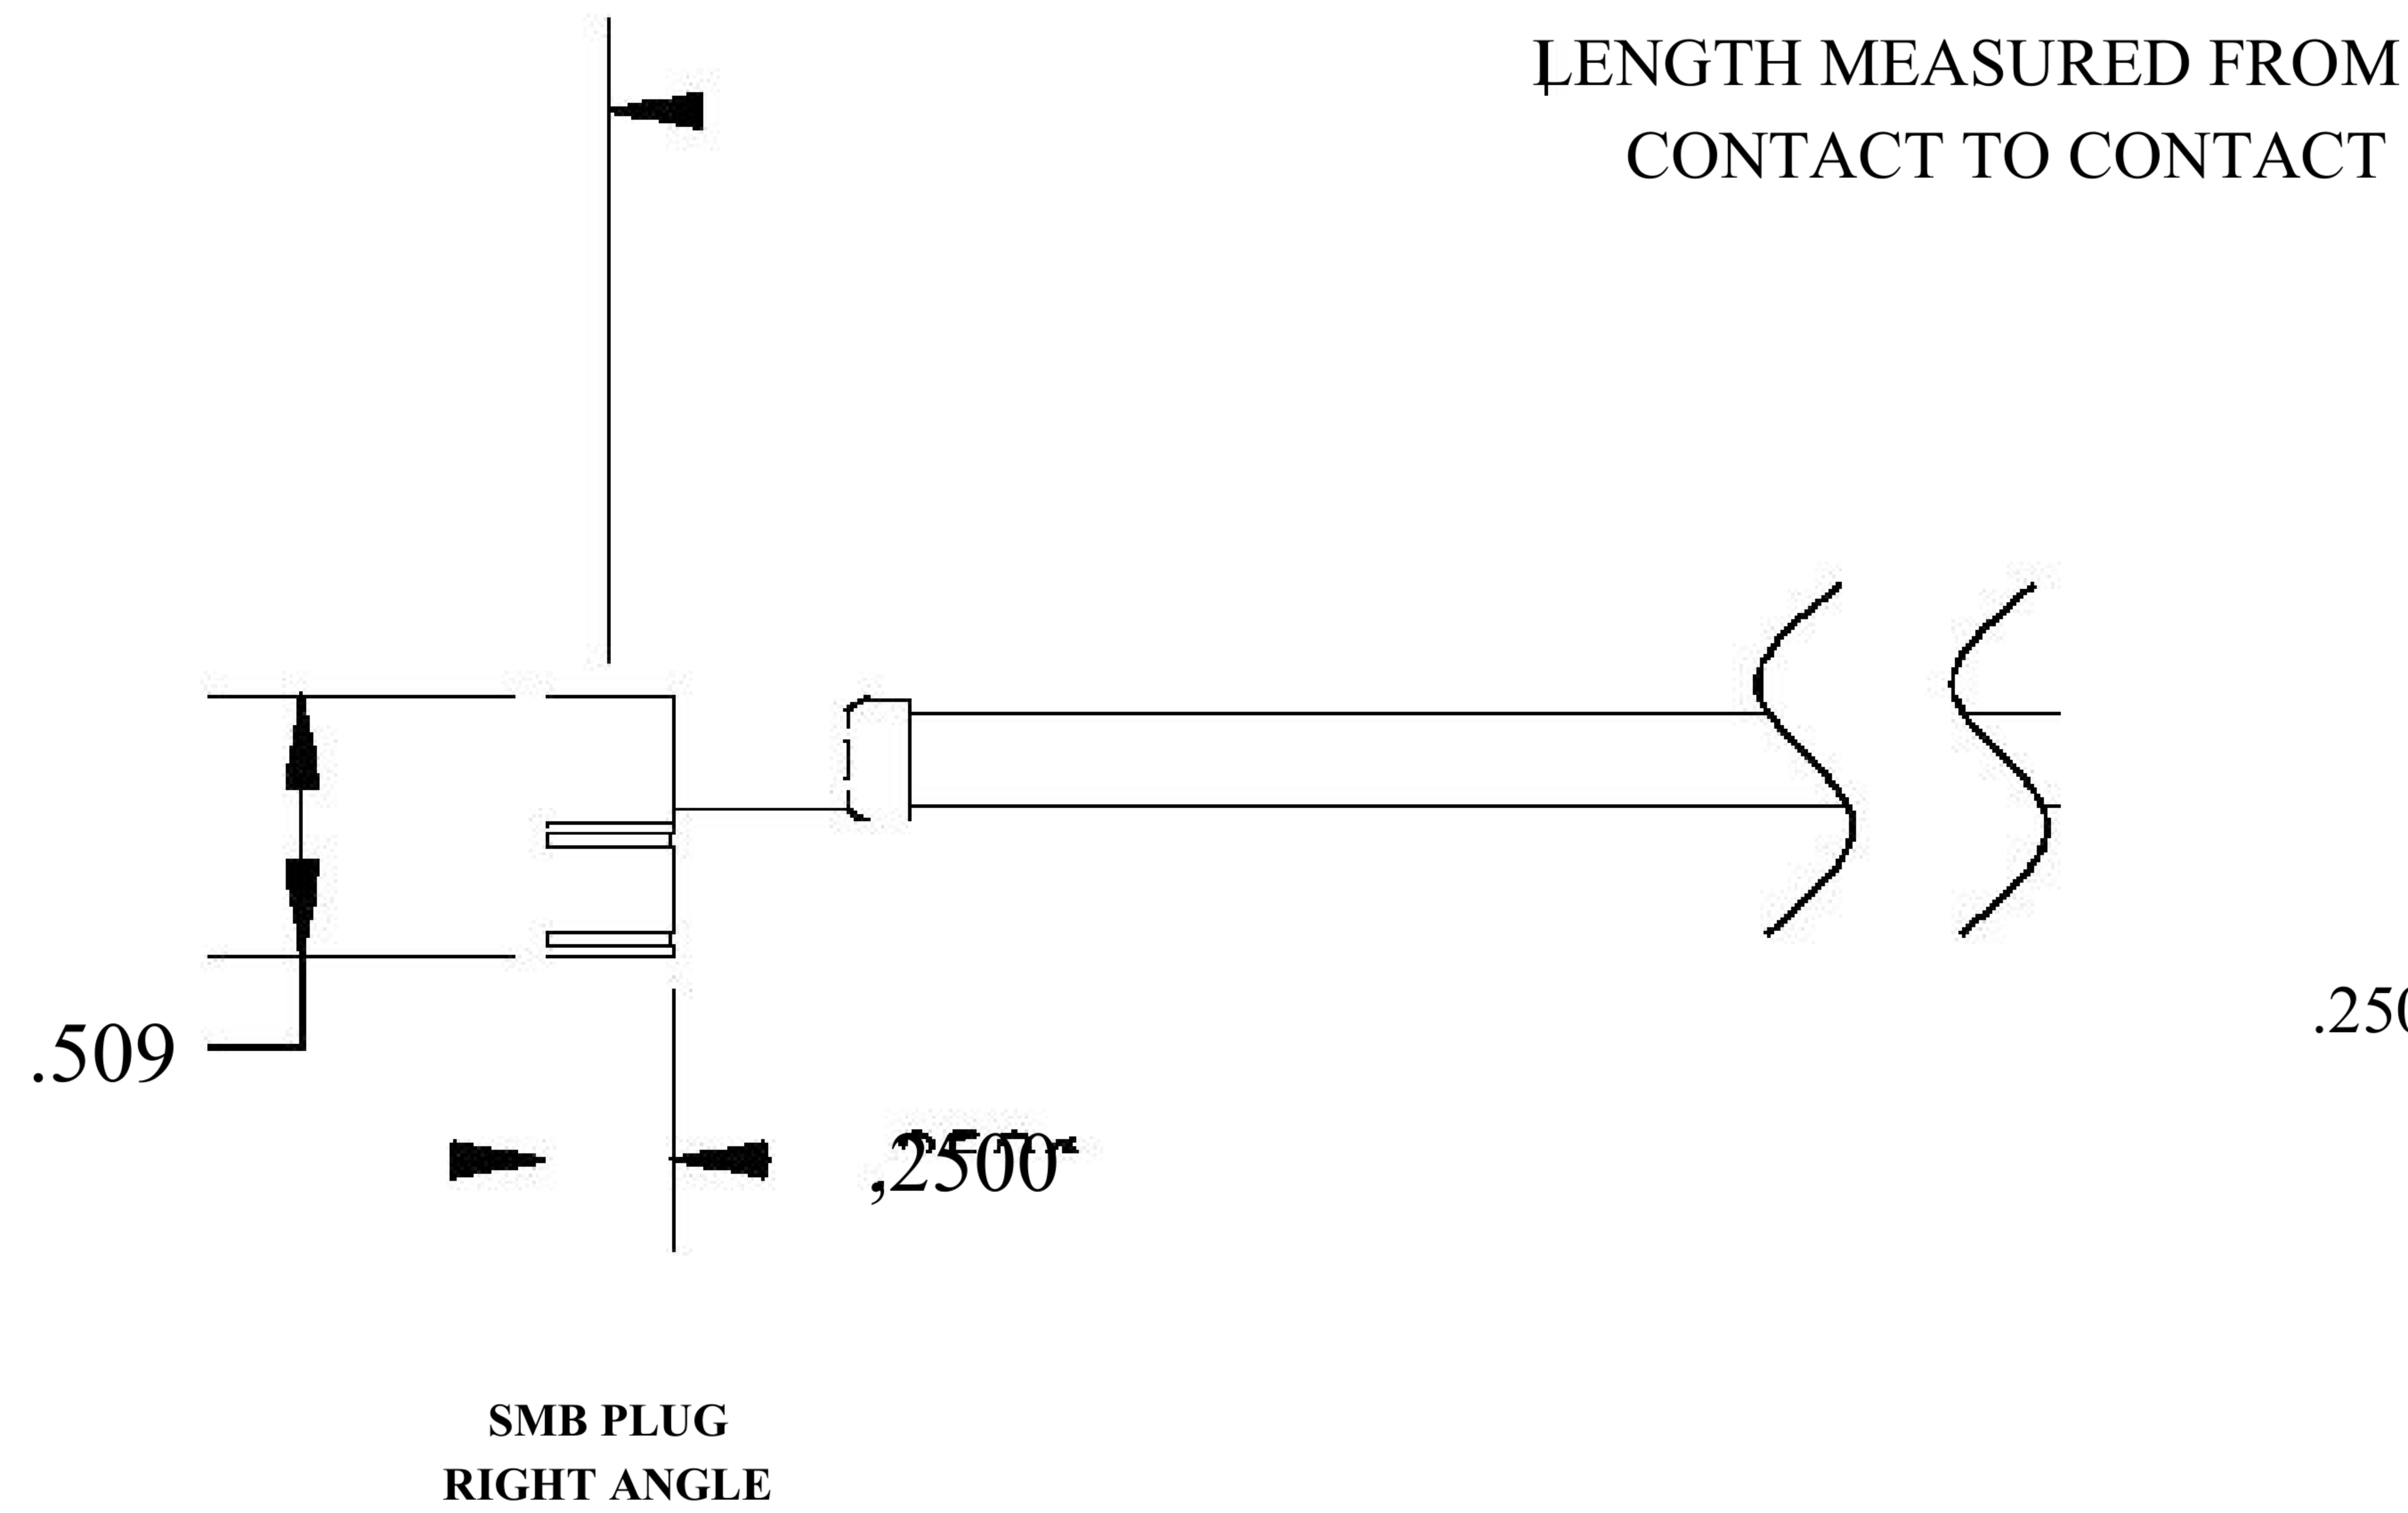

| COMPONENTS | IMPEDANCE |
|----------------------|-----------|
| SMB PLUG RIGHT ANGLE | 50 OHM |
| SMB JACK BULKHEAD | 50 OHM |
| RG142B/U | 50 OHM |

| Standard Lengths | |
|------------------|-------------------------|
| ■12 | 12" |
| -24 | 24" |
| -36 | 36" |
| ■48 | 48" |
| -60 | 60" |
| ■XXX | Custom Length in inches |

| | |
|-----------|--|
| DWG TITLE | DES_ |
| ET30604 | smb-plug-right-angle-to-smb-jack-bulkhead-cable-12-inch-length-using-rg142-coax-rohs-0030600 |

SIZE A | FSCM NO. 53919 | CAD FILE 073102 | SCALE N/A |