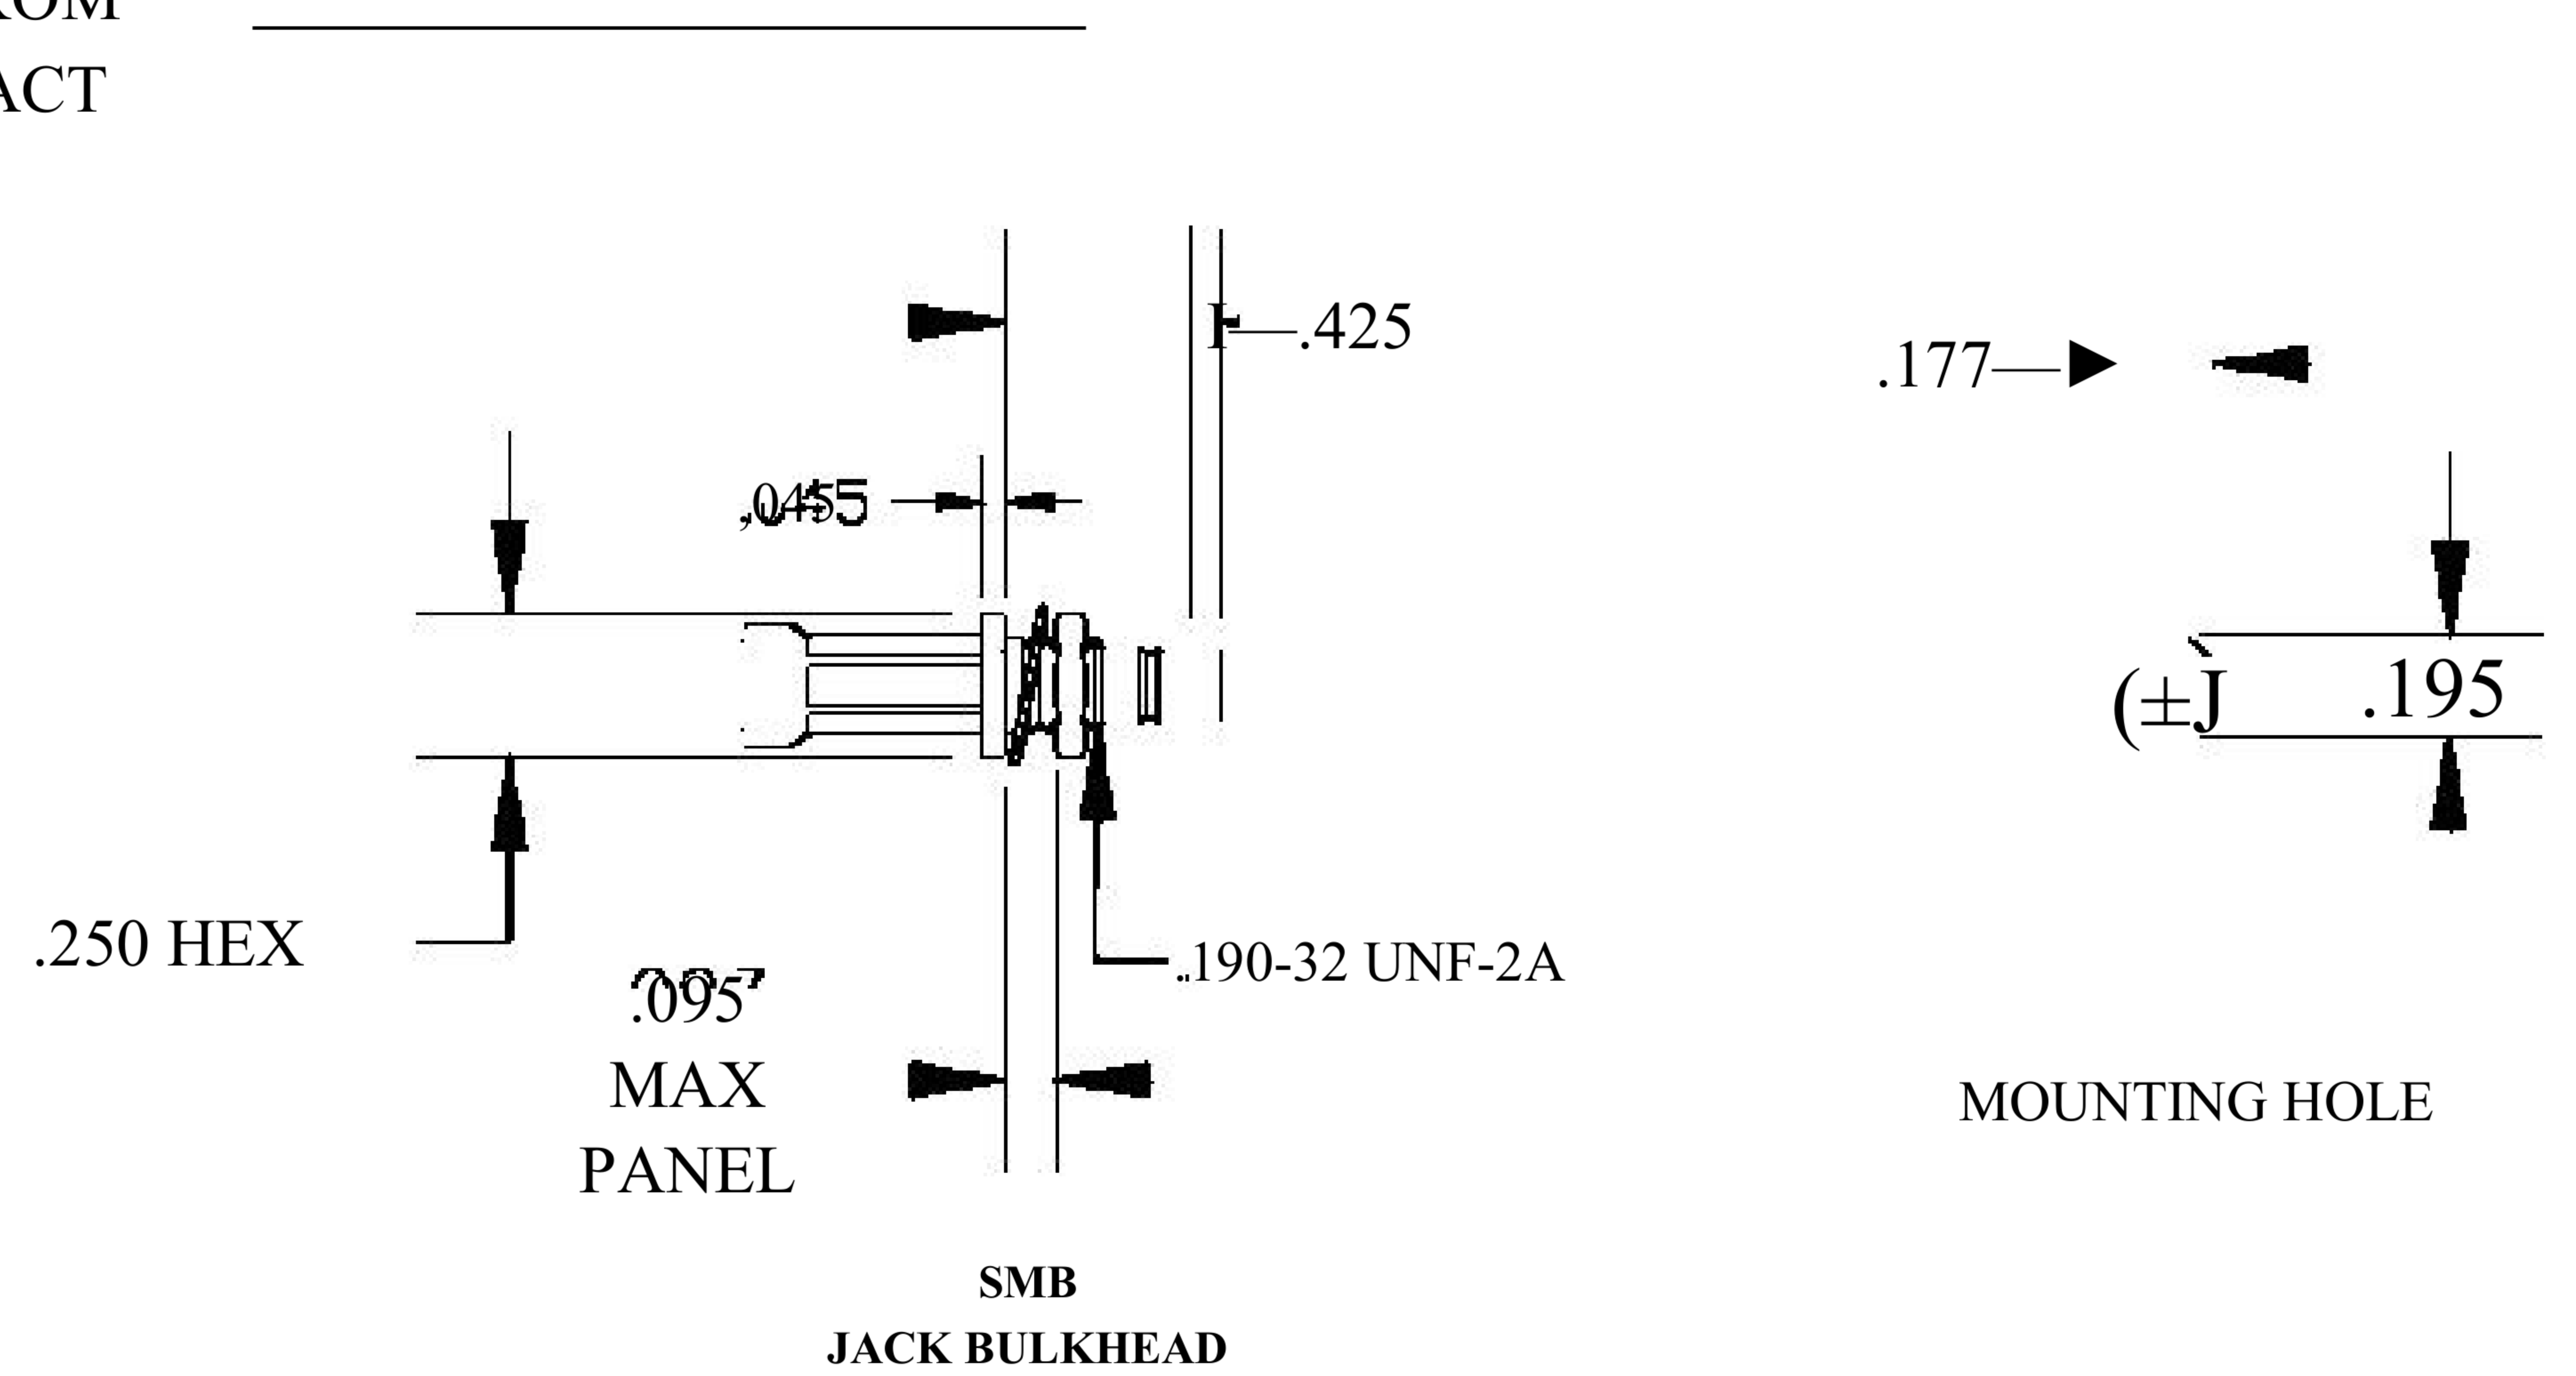

COMPONENTS	IMPEDANCE
SMB PLUG RIGHT ANGLE	50 OHM
SMB JACK BULKHEAD	50 OHM
RG142B/U	50 OHM

Standard Lengths	
■12	12"
-24	24"
-36	36"
■48	48"
-60	60"
■XXX	Custom Length in inches

8th Floor, Building 1, Yongfu Science and Technology Center Industrial Park, Nanzha District 5, Humen, 523900, Dongguan, Guangdong, China.

Website: www.ebeestock.com

Email: sales@ebeestock.com

COAXIAL & FIBER OPTICS

DWG TITLE	ET30605	DES_	smb-plug-right-angle-to-smb-jack-bulkhead-cable-12-inch-length-using-rg142-coax-rohs-0030600
-----------	---------	------	--

SIZE A | FSCM NO. 53919 | CAD FILE 073102 | SCALE N/A |

| 127

RoHS
Compliance
Certified

NOTES:

- UNLESS OTHERWISE SPECIFIED ALL DIMENSIONS ARE NOMINAL.
- ALL SPECIFICATIONS ARE SUBJECT TO CHANGE WITHOUT NOTICE AT ANY TIME.