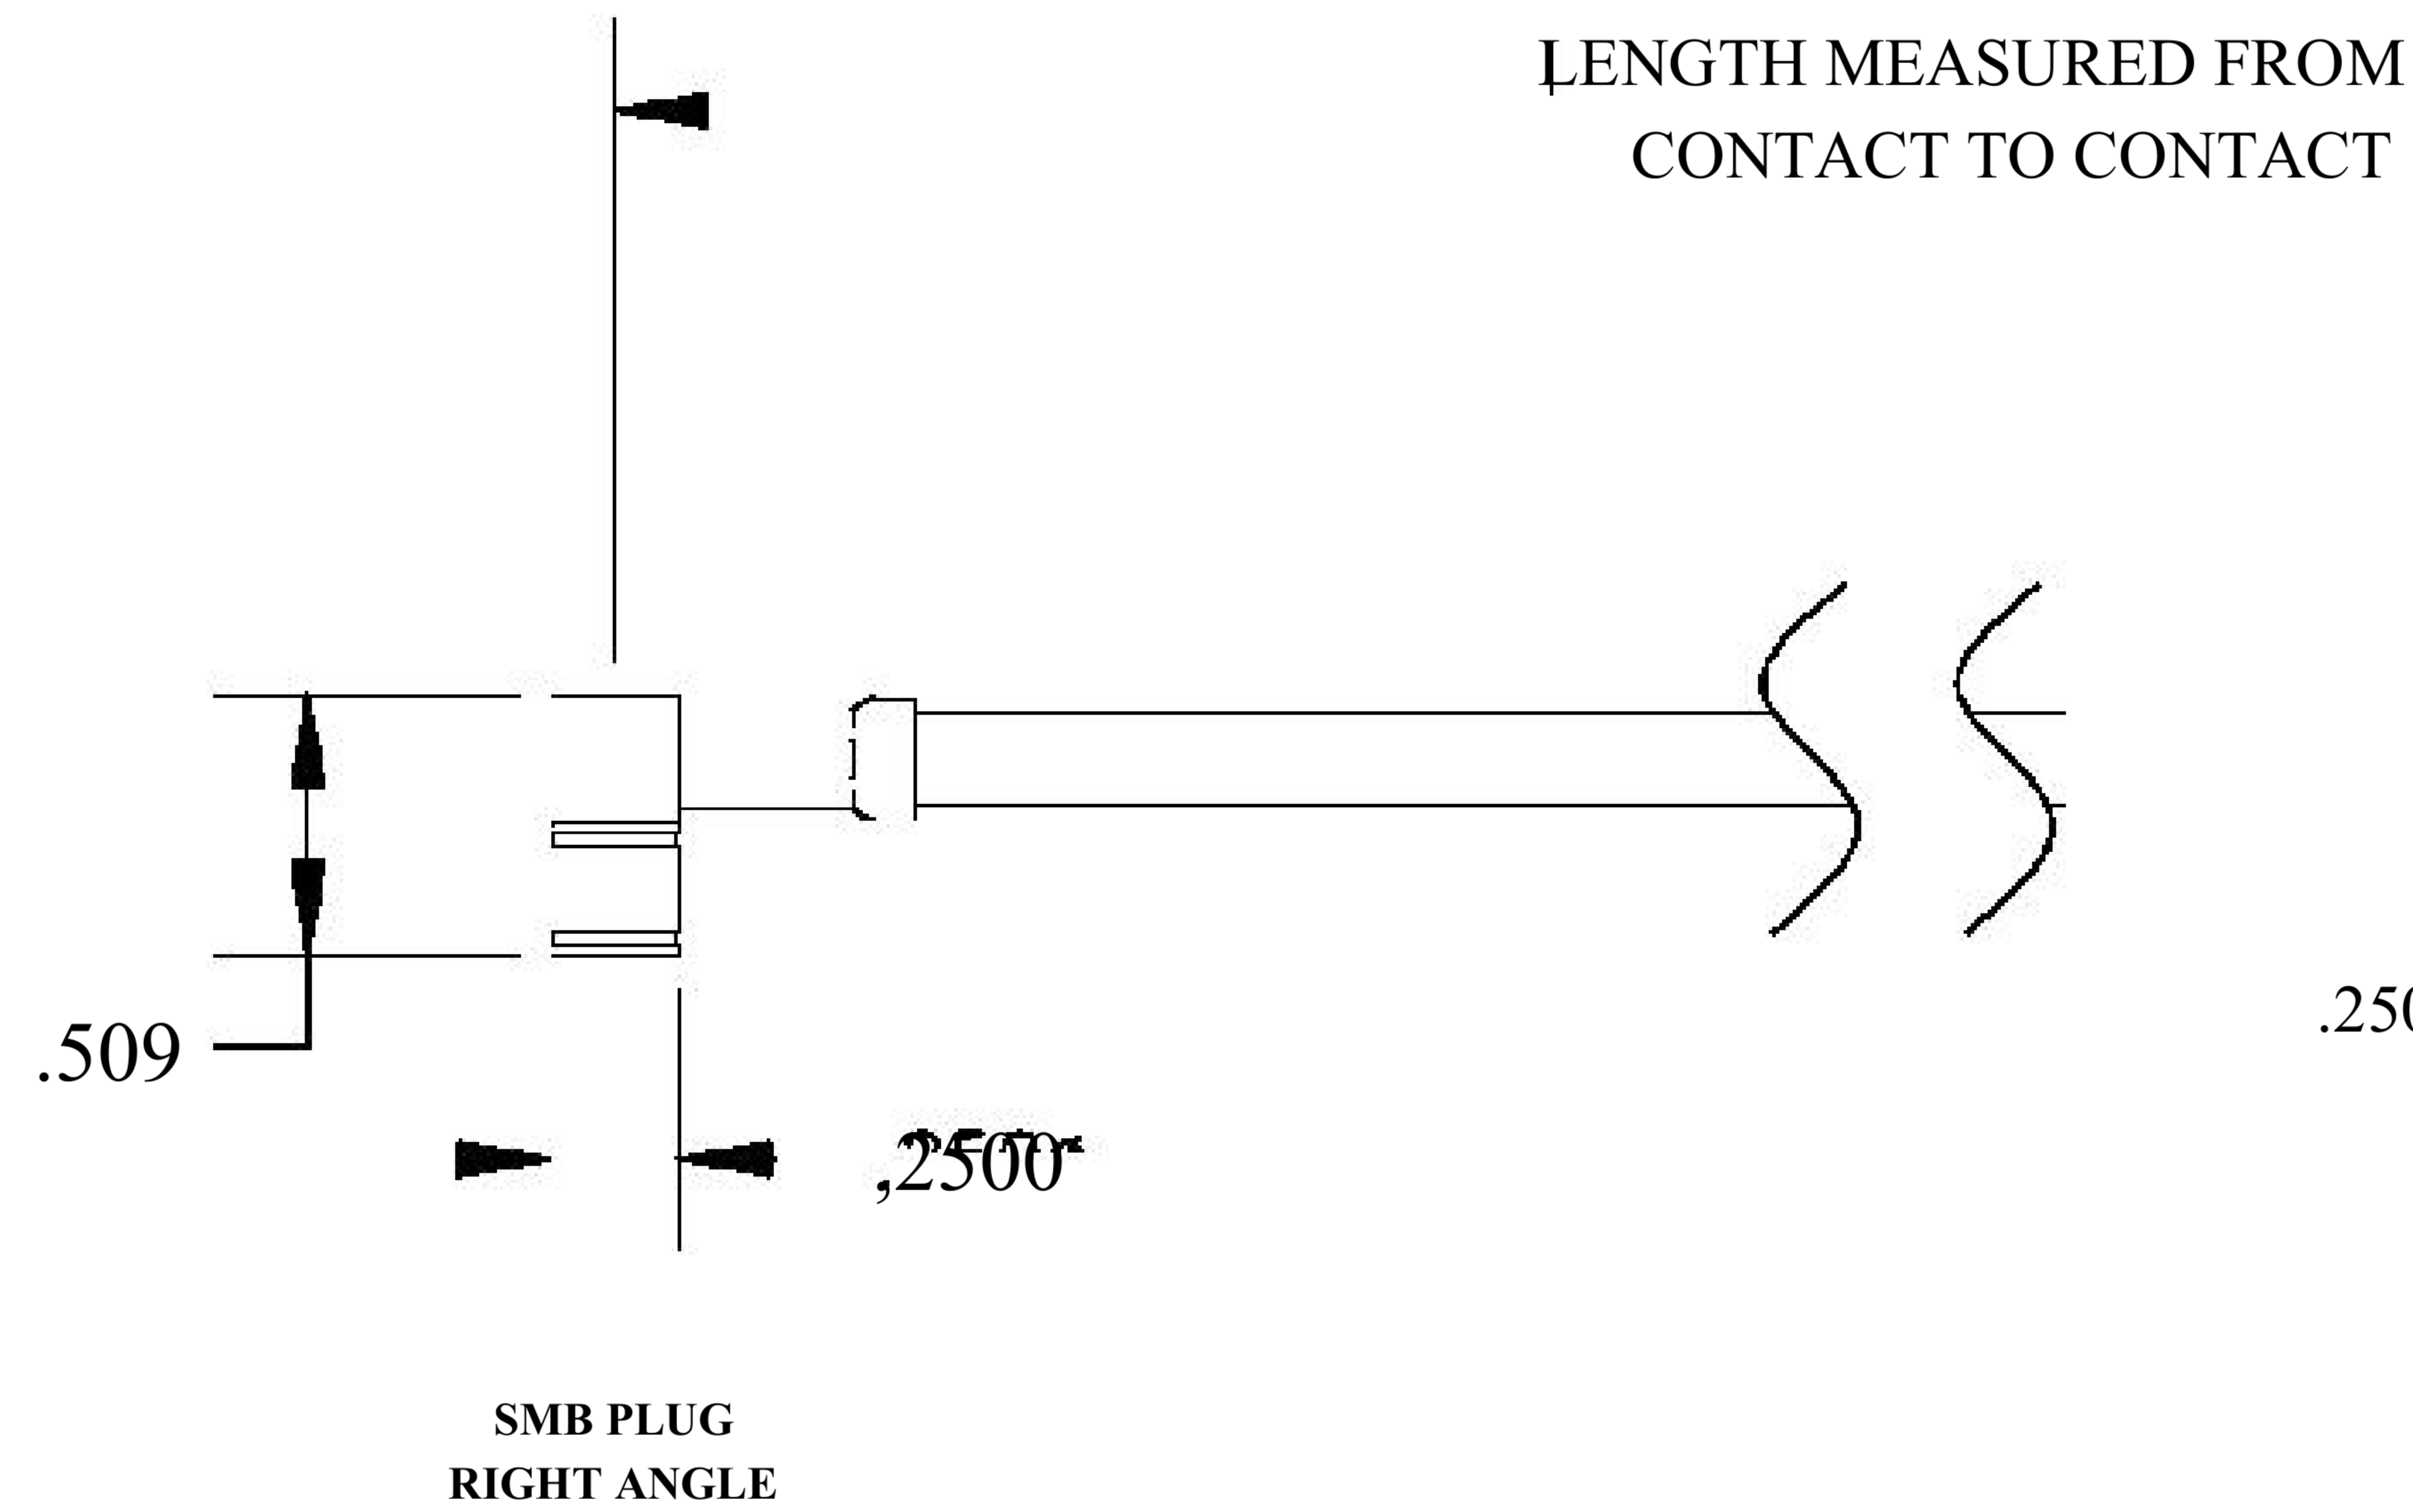

COMPONENTS	IMPEDANCE
SMB PLUG RIGHT ANGLE	50 OHM
SMB JACK BULKHEAD	50 OHM
RG142B/U	50 OHM

Standard Lengths	
■12	12"
-24	24"
-36	36"
■48	48"
-60	60"
■XXX	Custom Length in inches

8th Floor, Building 1, Yongfu Science and Technology Center Industrial Park, Nanzha District 5, Humen, 523900, Dongguan, Guangdong, China.

Website: www.ebeestock.com

Email: sales@ebeestock.com

COAXIAL & FIBER OPTICS

DWG TITLE	ET30605	DES_	smb-plug-right-angle-to-smb-jack-bulkhead-cable-12-inch-length-using-rg142-coax-rohs-0030600
-----------	---------	------	--

SIZE A | FSCM NO. 53919 | CAD FILE 073102 | SCALE N/A |

| 127

RoHS
Compliance
Certified

NOTES:

- UNLESS OTHERWISE SPECIFIED ALL DIMENSIONS ARE NOMINAL.
- ALL SPECIFICATIONS ARE SUBJECT TO CHANGE WITHOUT NOTICE AT ANY TIME.