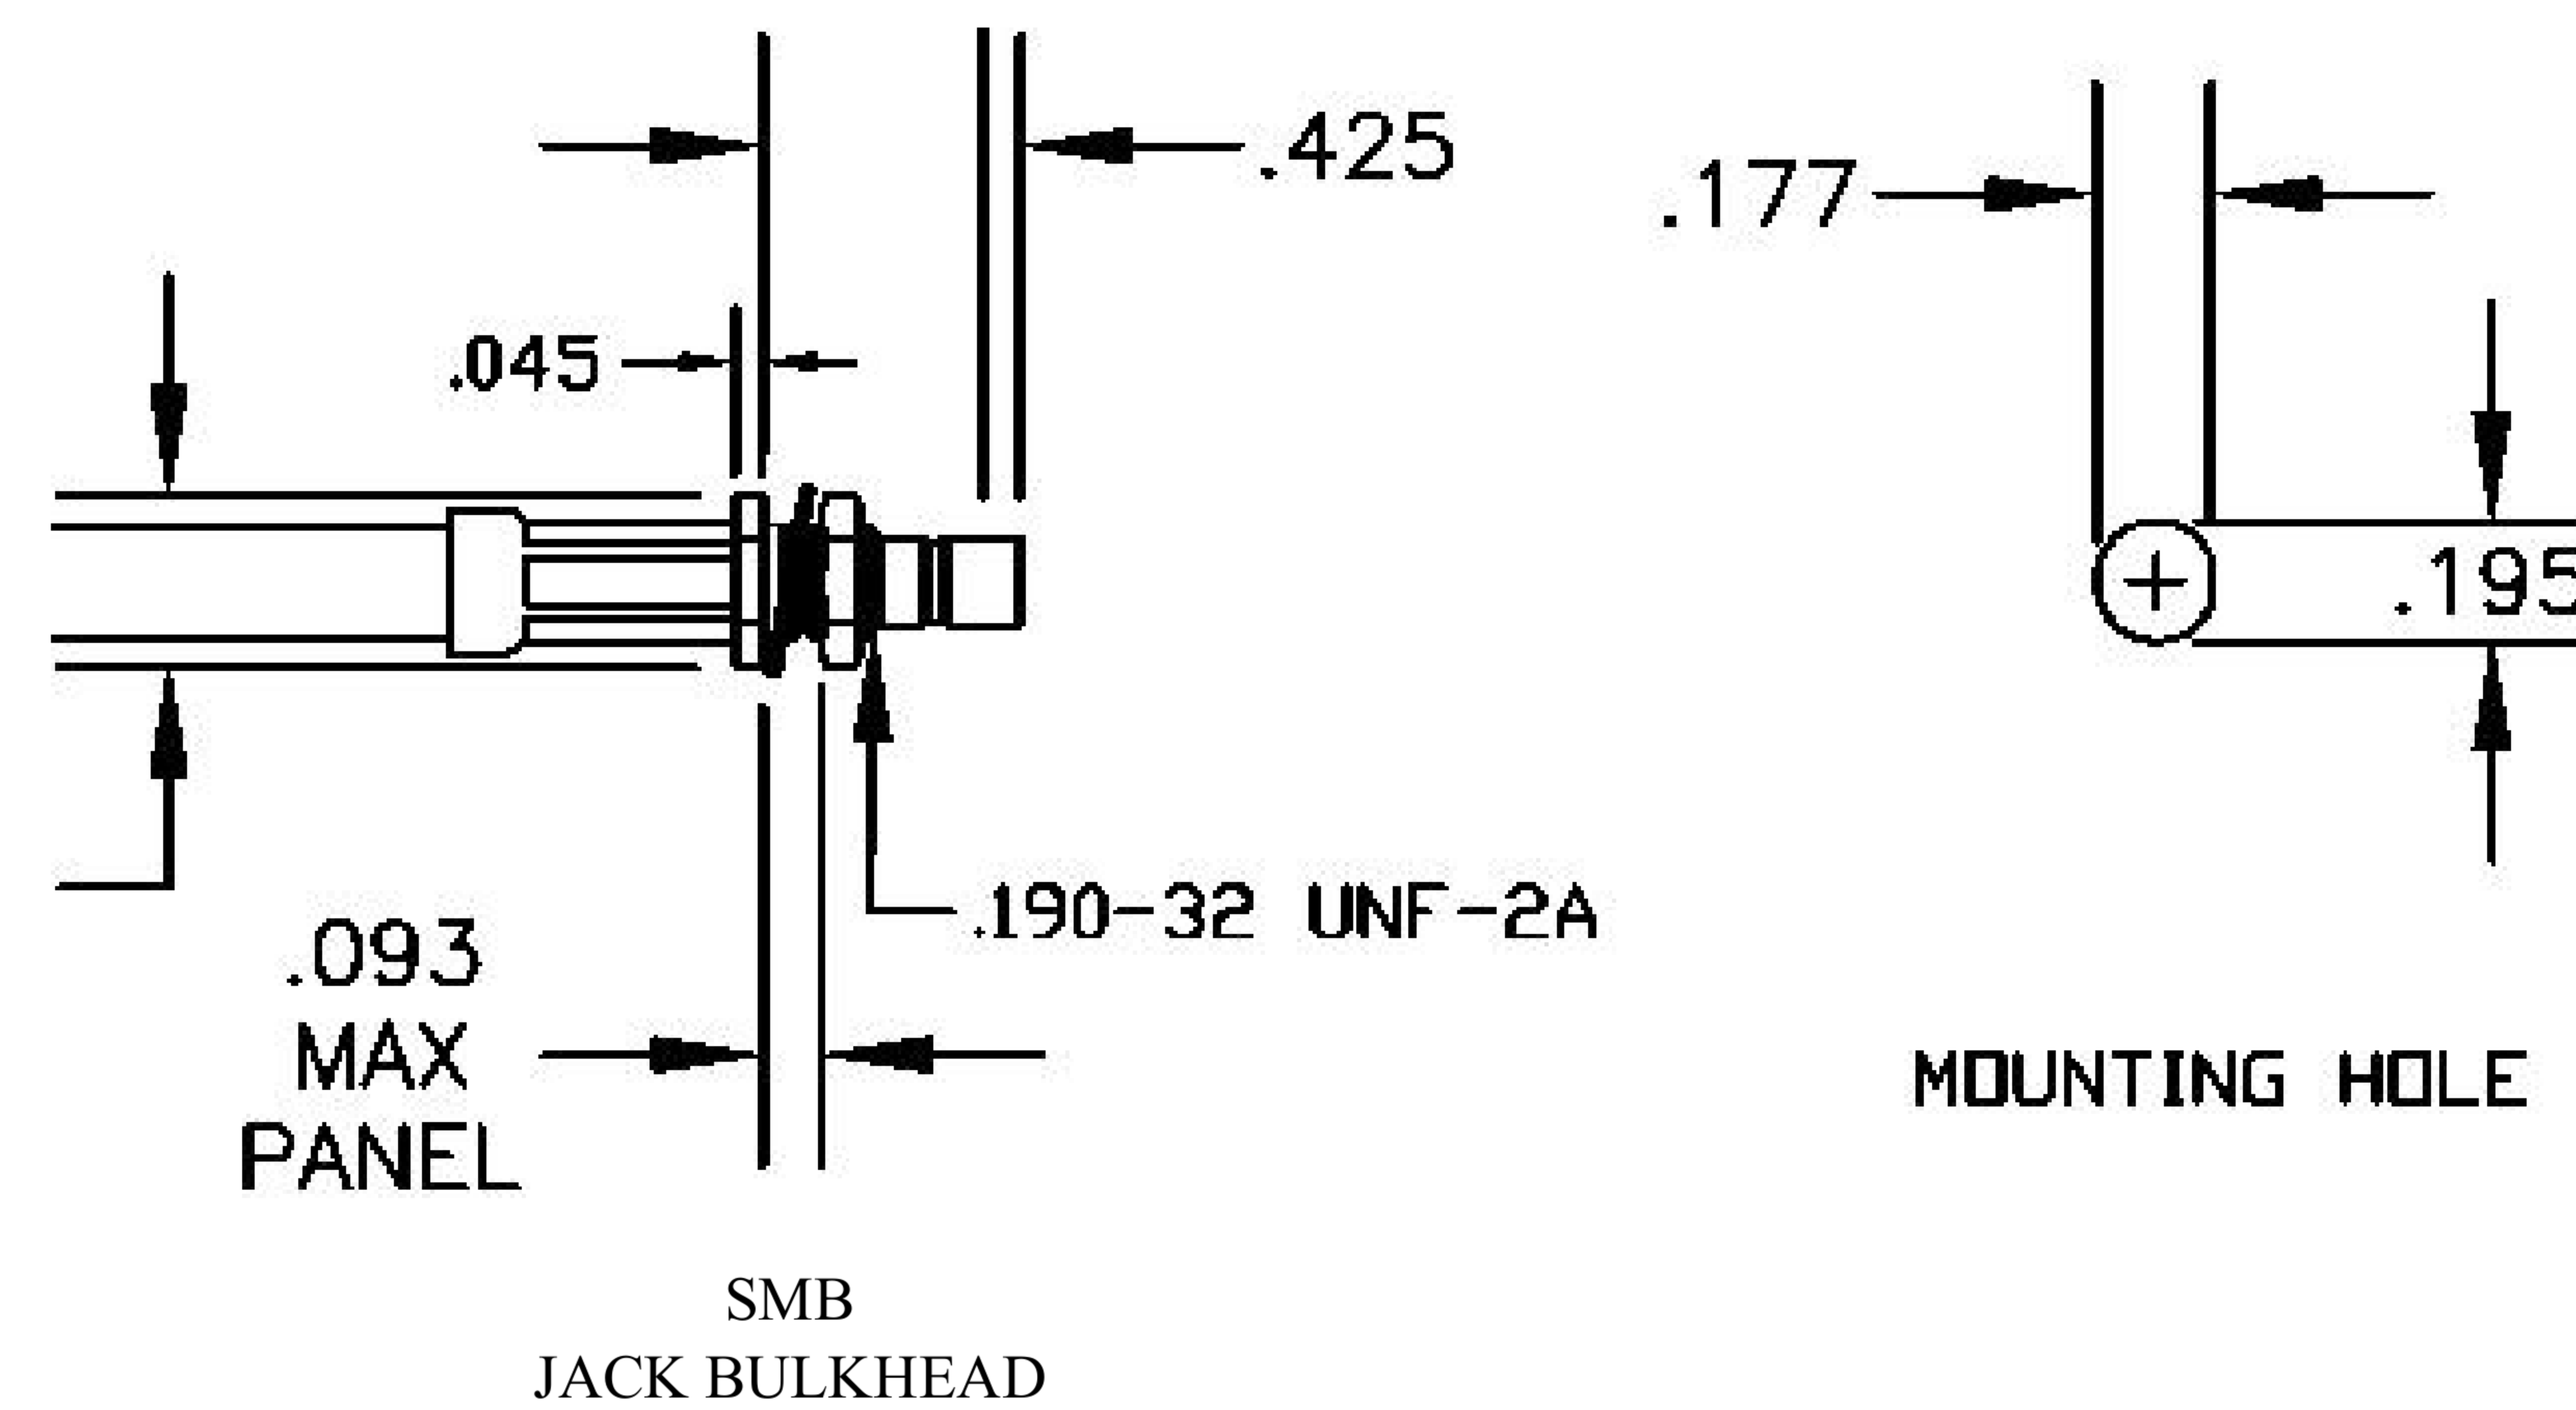

COMPONENTS	IMPEDANCE
SMB PLUG RIGHT ANGLE	50 OHM
SMB JACK BULKHEAD	50 OHM
RG223/U	50 OHM

Standard Lengths	
-12	12"
-24	24"
-36	36"
-48	48"
-60	60"
-XXX	Custom Length in inches

8th Floor, Building 1, Yongfu Science and Technology Center Industrial Park, Nanzha District 5, Humen, 523900, Dongguan, Guangdong, China.

Website: www.ebeestock.com

Email: sales@ebeestock.com

COAXIAL & FIBER OPTICS

DWG TITLE	DES_
ET30606	smb-plug-right-angle-to-smb-jack-bulkhead-cable-12-inch-length-using-rg223-coax-0030606

SIZE A | FSCM NO. 53919 | CAD FILE 073102 | SCALE N/A |

| 127

NOTES:

- UNLESS OTHERWISE SPECIFIED ALL DIMENSIONS ARE NOMINAL.
- ALL SPECIFICATIONS ARE SUBJECT TO CHANGE WITHOUT NOTICE AT ANY TIME.