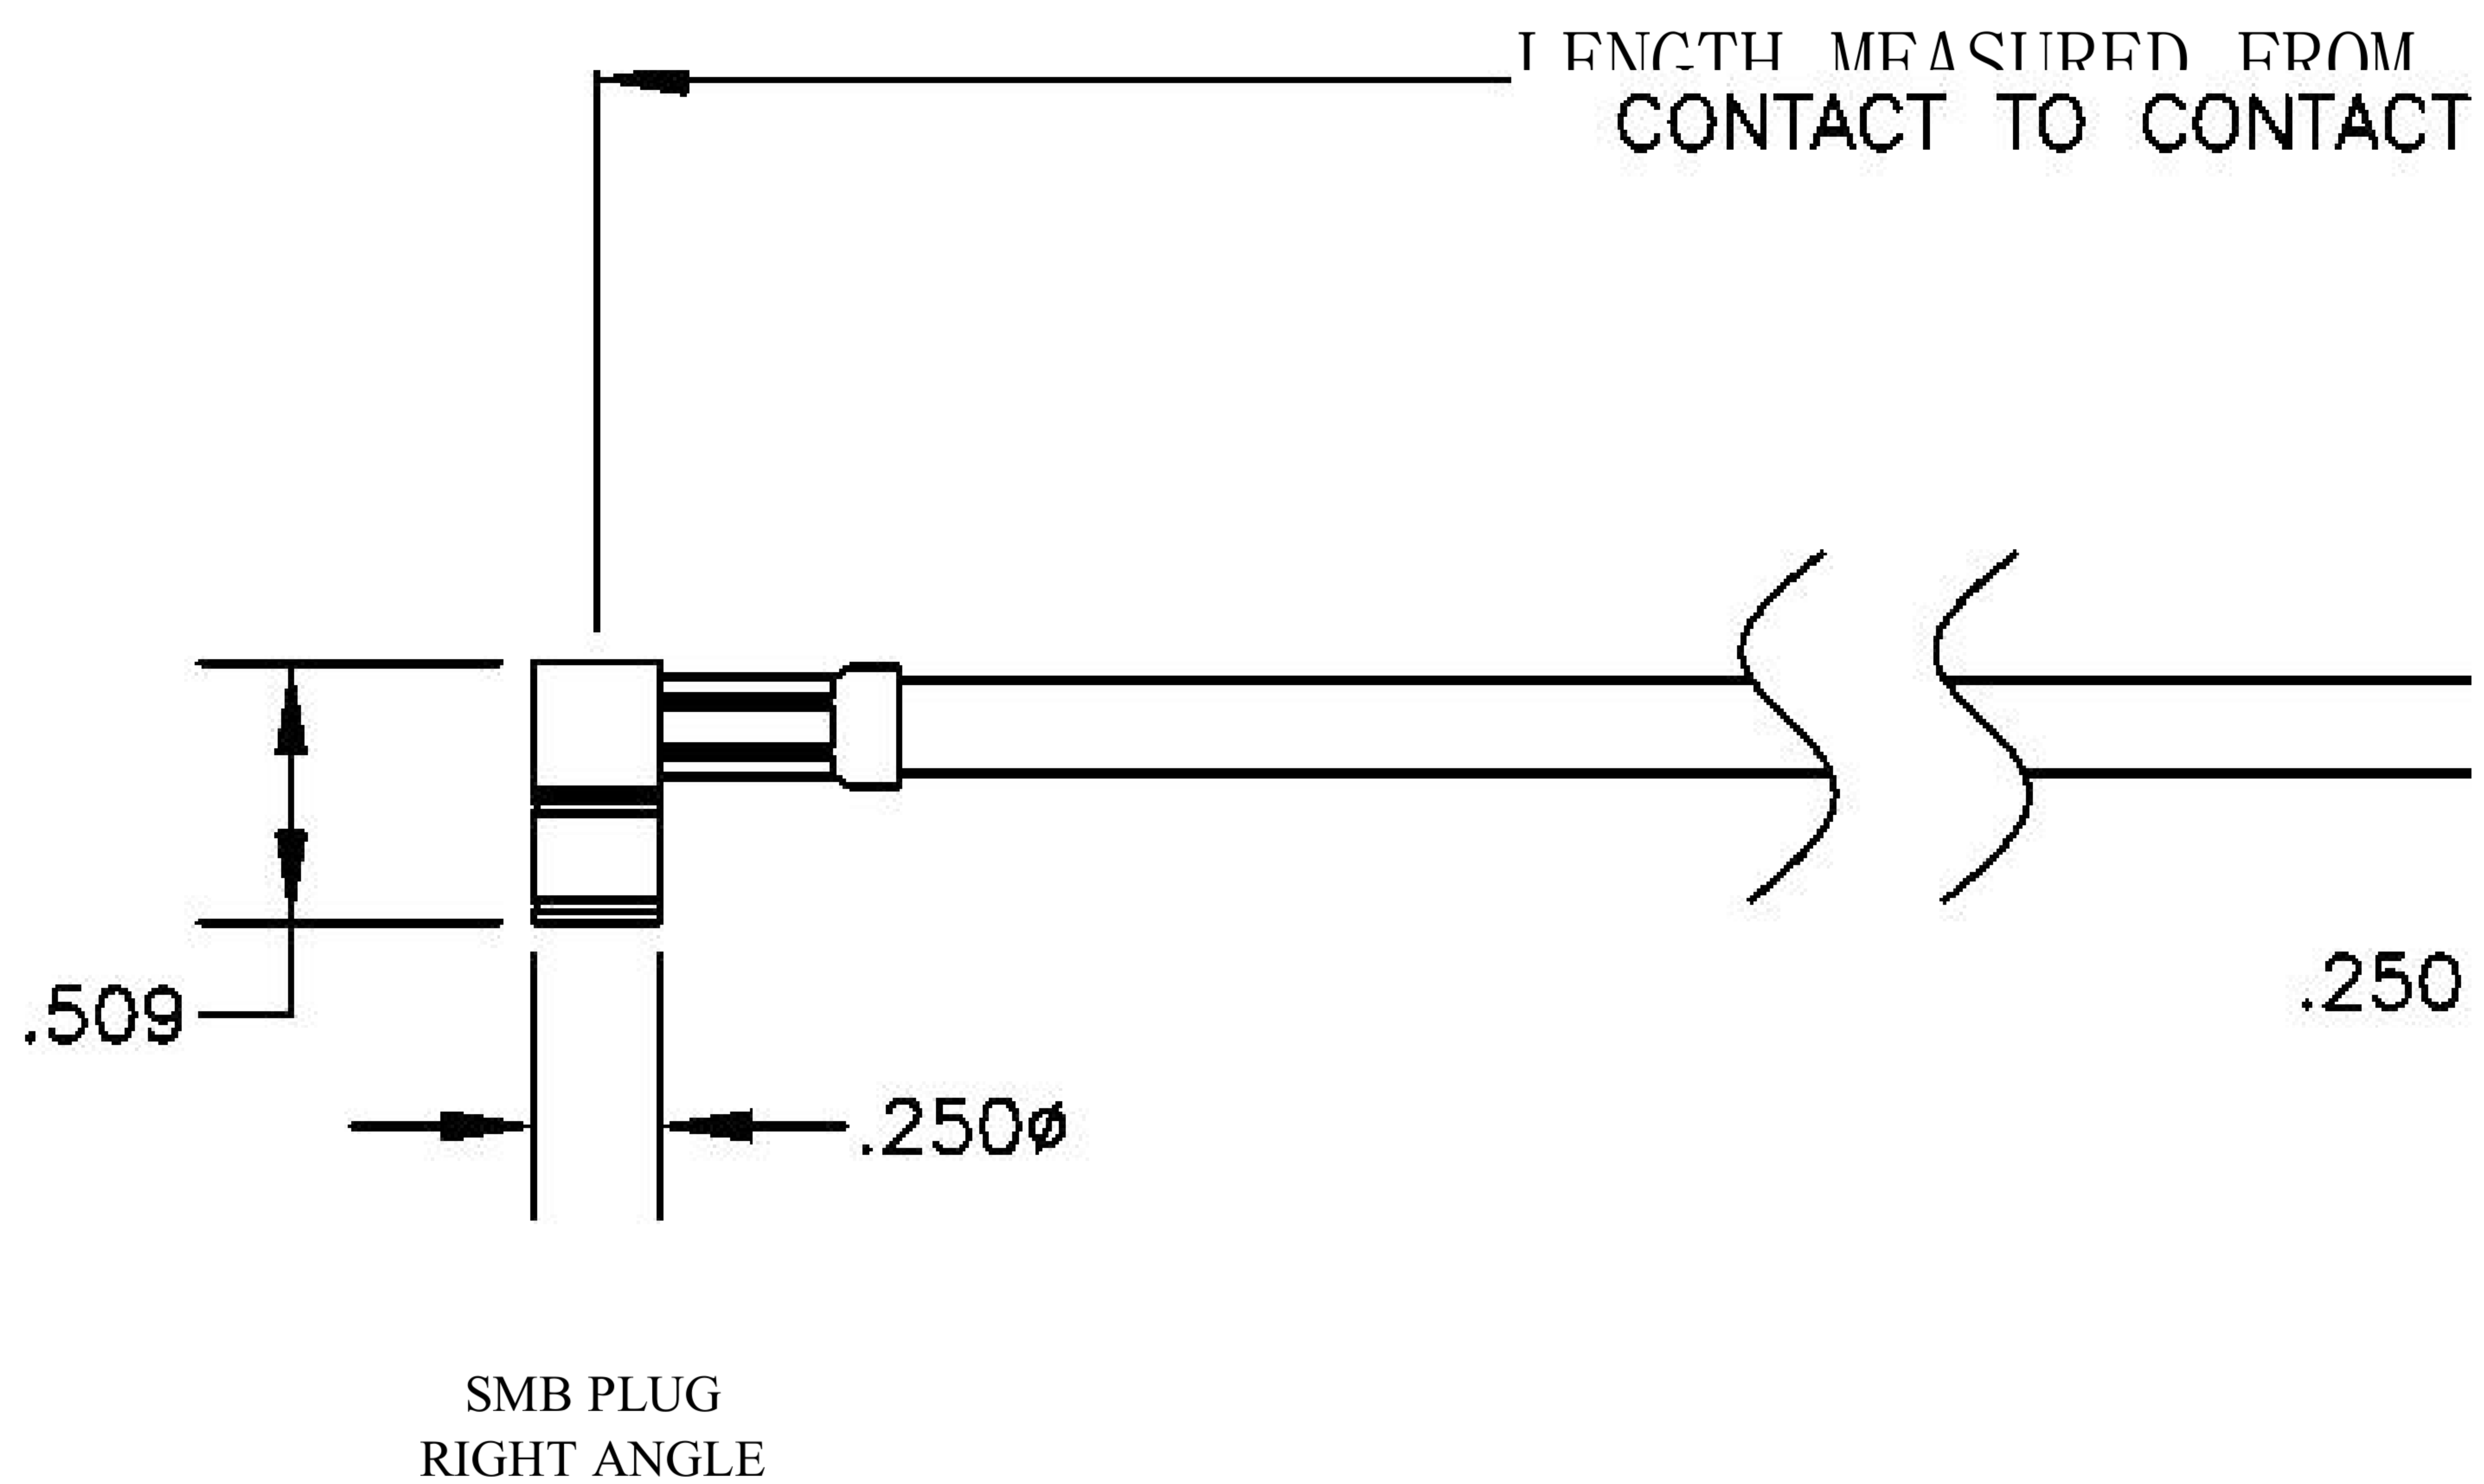

COMPONENTS	IMPEDANCE
SMB PLUG RIGHT ANGLE	50 OHM
SMB JACK BULKHEAD	50 OHM
RG223/U	50 OHM

Standard Lengths	
-12	12"
-24	24"
-36	36"
-48	48"
-60	60"
-XXX	Custom Length in inches

8th Floor, Building 1, Yongfu Science and Technology Center Industrial Park, Nanzha District 5, Humen, 523900, Dongguan, Guangdong, China.

Website: www.ebeestock.com

Email: sales@ebeestock.com

COAXIAL & FIBER OPTICS

DWG TITLE	DES_
ET30606	smb-plug-right-angle-to-smb-jack-bulkhead-cable-12-inch-length-using-rg223-coax-0030606

SIZE A | FSCM NO. 53919 | CAD FILE 073102 | SCALE N/A |

| 127

NOTES:

- UNLESS OTHERWISE SPECIFIED ALL DIMENSIONS ARE NOMINAL.
- ALL SPECIFICATIONS ARE SUBJECT TO CHANGE WITHOUT NOTICE AT ANY TIME.