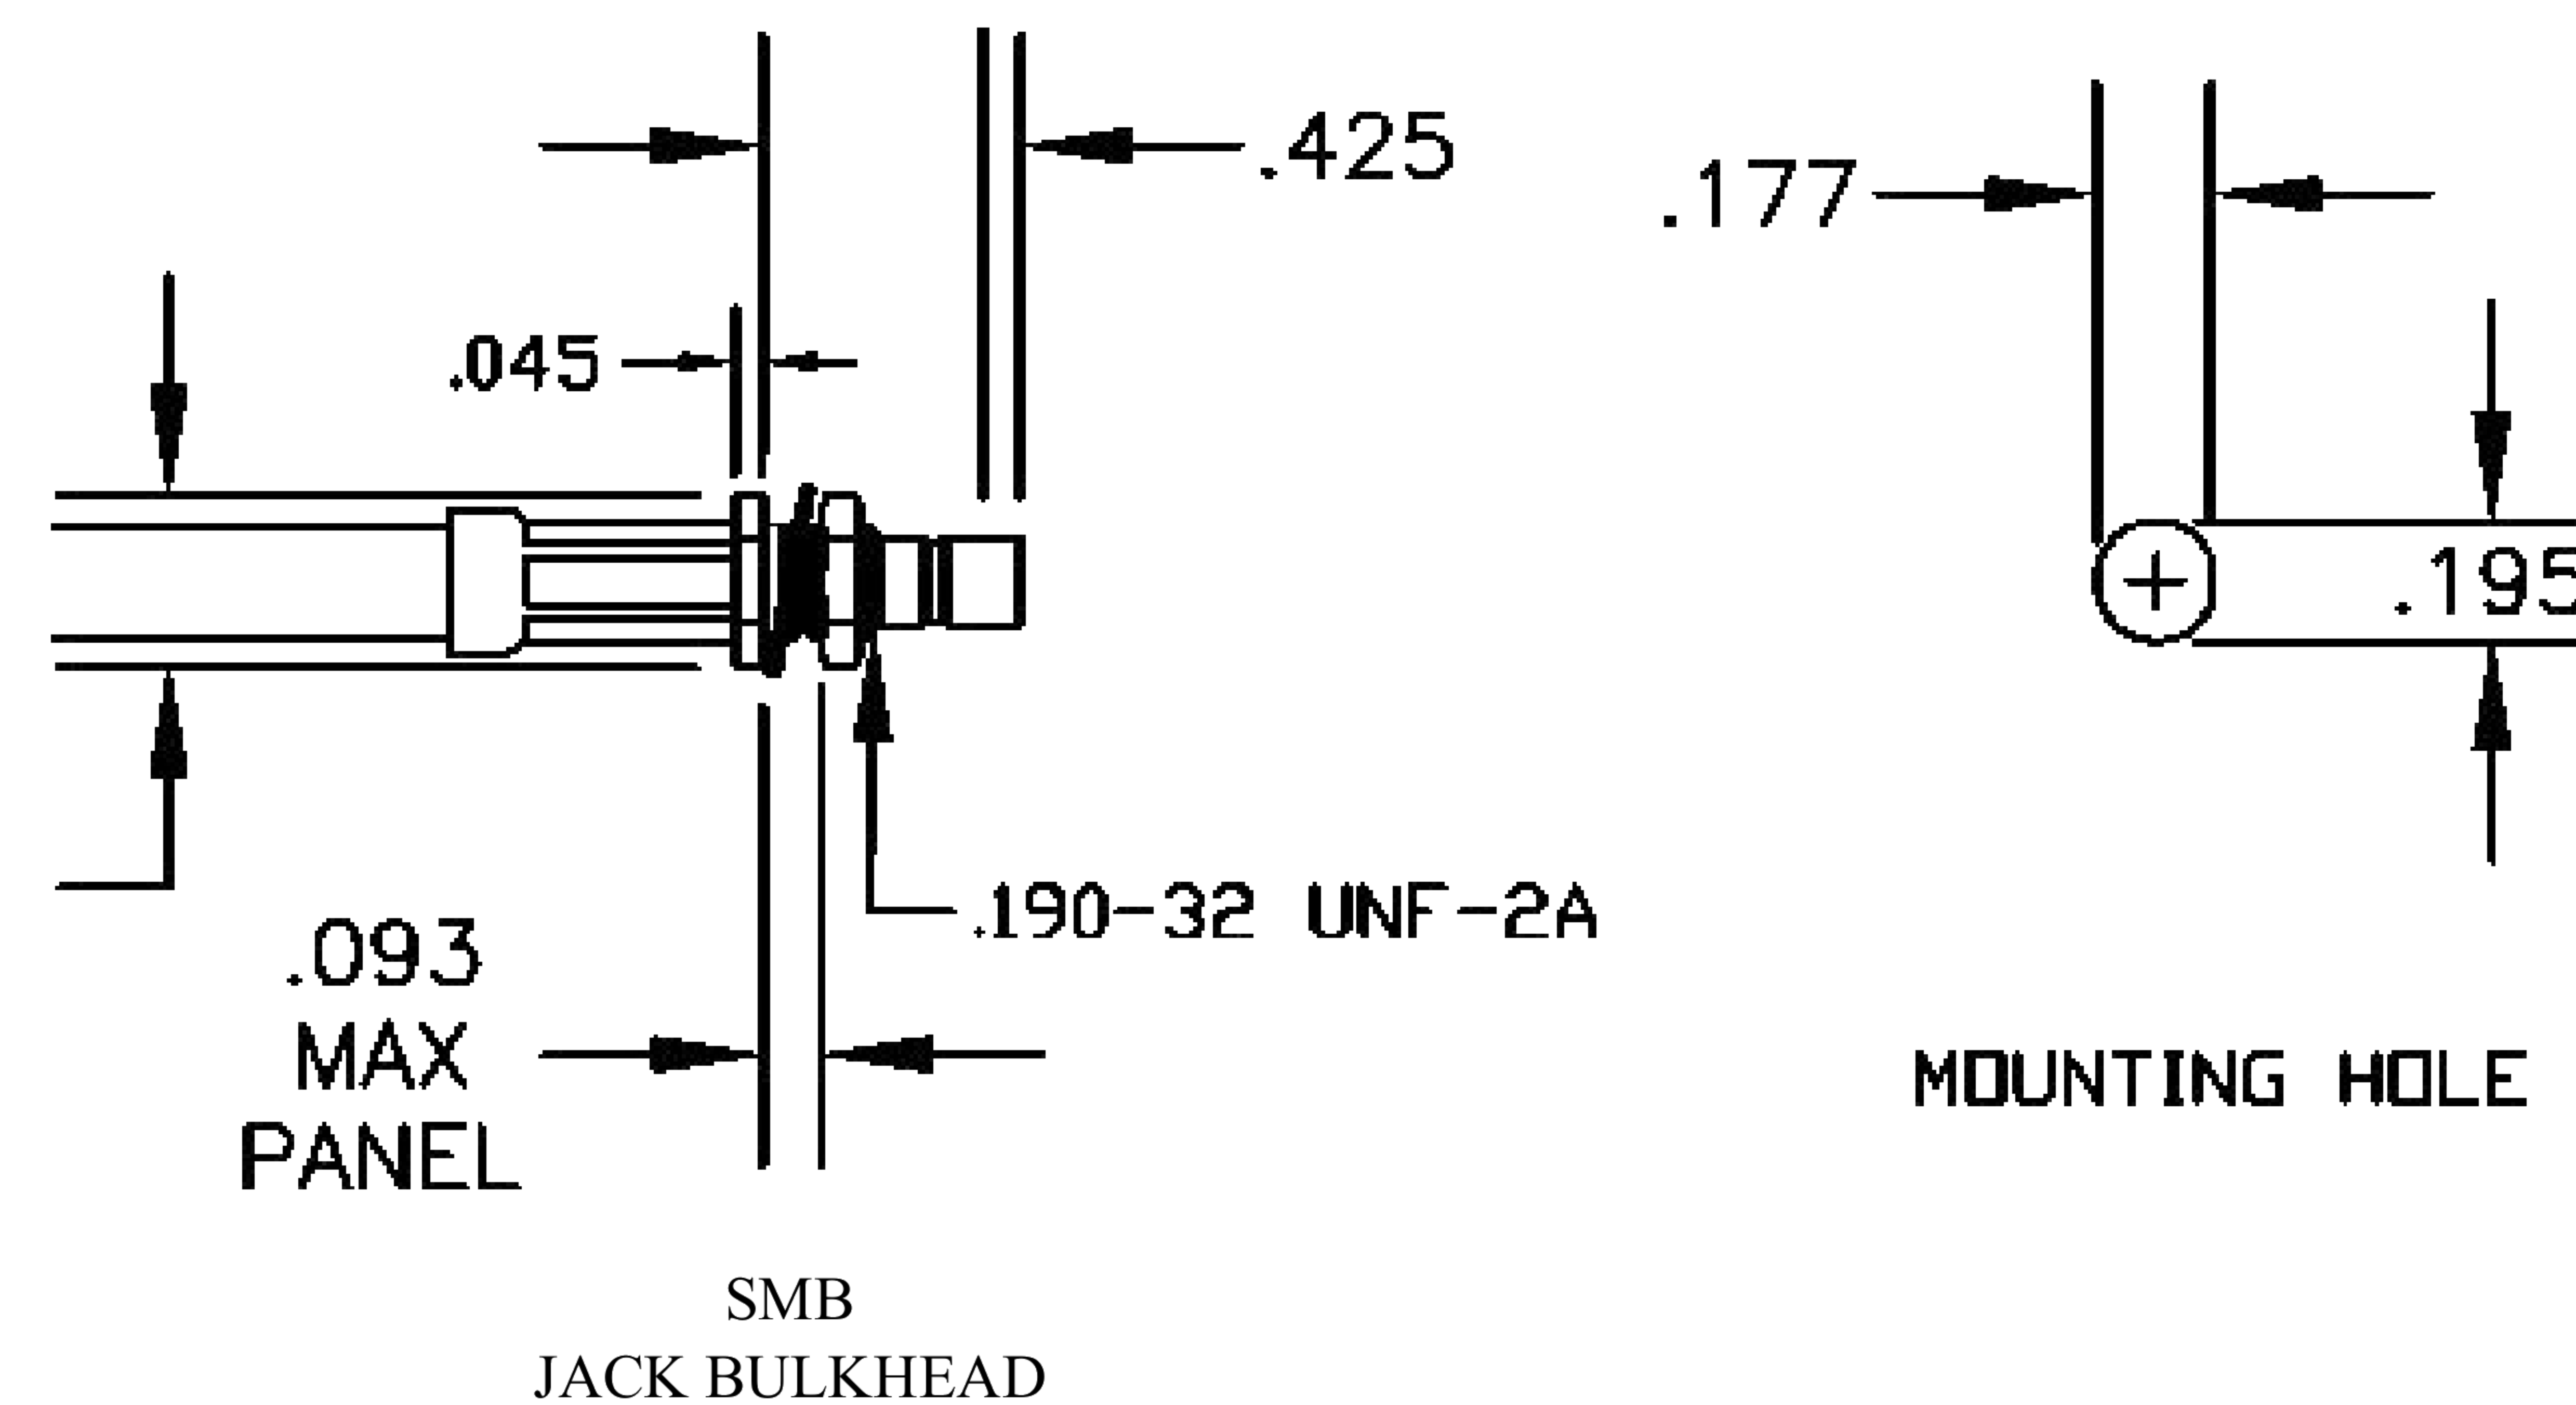

COMPONENTS	IMPEDANCE
SMB PLUG RIGHT ANGLE	50 OHM
SMB JACK BULKHEAD	50 OHM
RG223/U	50 OHM

Standard Lengths	
-12	12"
-24	24"
-36	36"
-48	48"
-60	60"
-XXX	Custom Length in inches

8th Floor, Building 1, Yongfu Science and Technology
Center Industrial Park, Nanzha District 5, Humen, 523900,
Dongguan, Guangdong, China.

Website: www.ebeestock.com

Email: sales@ebeestock.com

COAXIAL & FIBER OPTICS

DWG TITLE	DES_
ET30607	smb-plug-right-angle-to-smb-jack-bulkhead-cable-12-inch-length-using-r g223-coax-0030606

SIZE A | FSCM NO. 53919 | CAD FILE 073102 | SCALE N/A |

| 127

NOTES:

- UNLESS OTHERWISE SPECIFIED ALL DIMENSIONS ARE NOMINAL.
- ALL SPECIFICATIONS ARE SUBJECT TO CHANGE WITHOUT NOTICE AT ANY TIME.