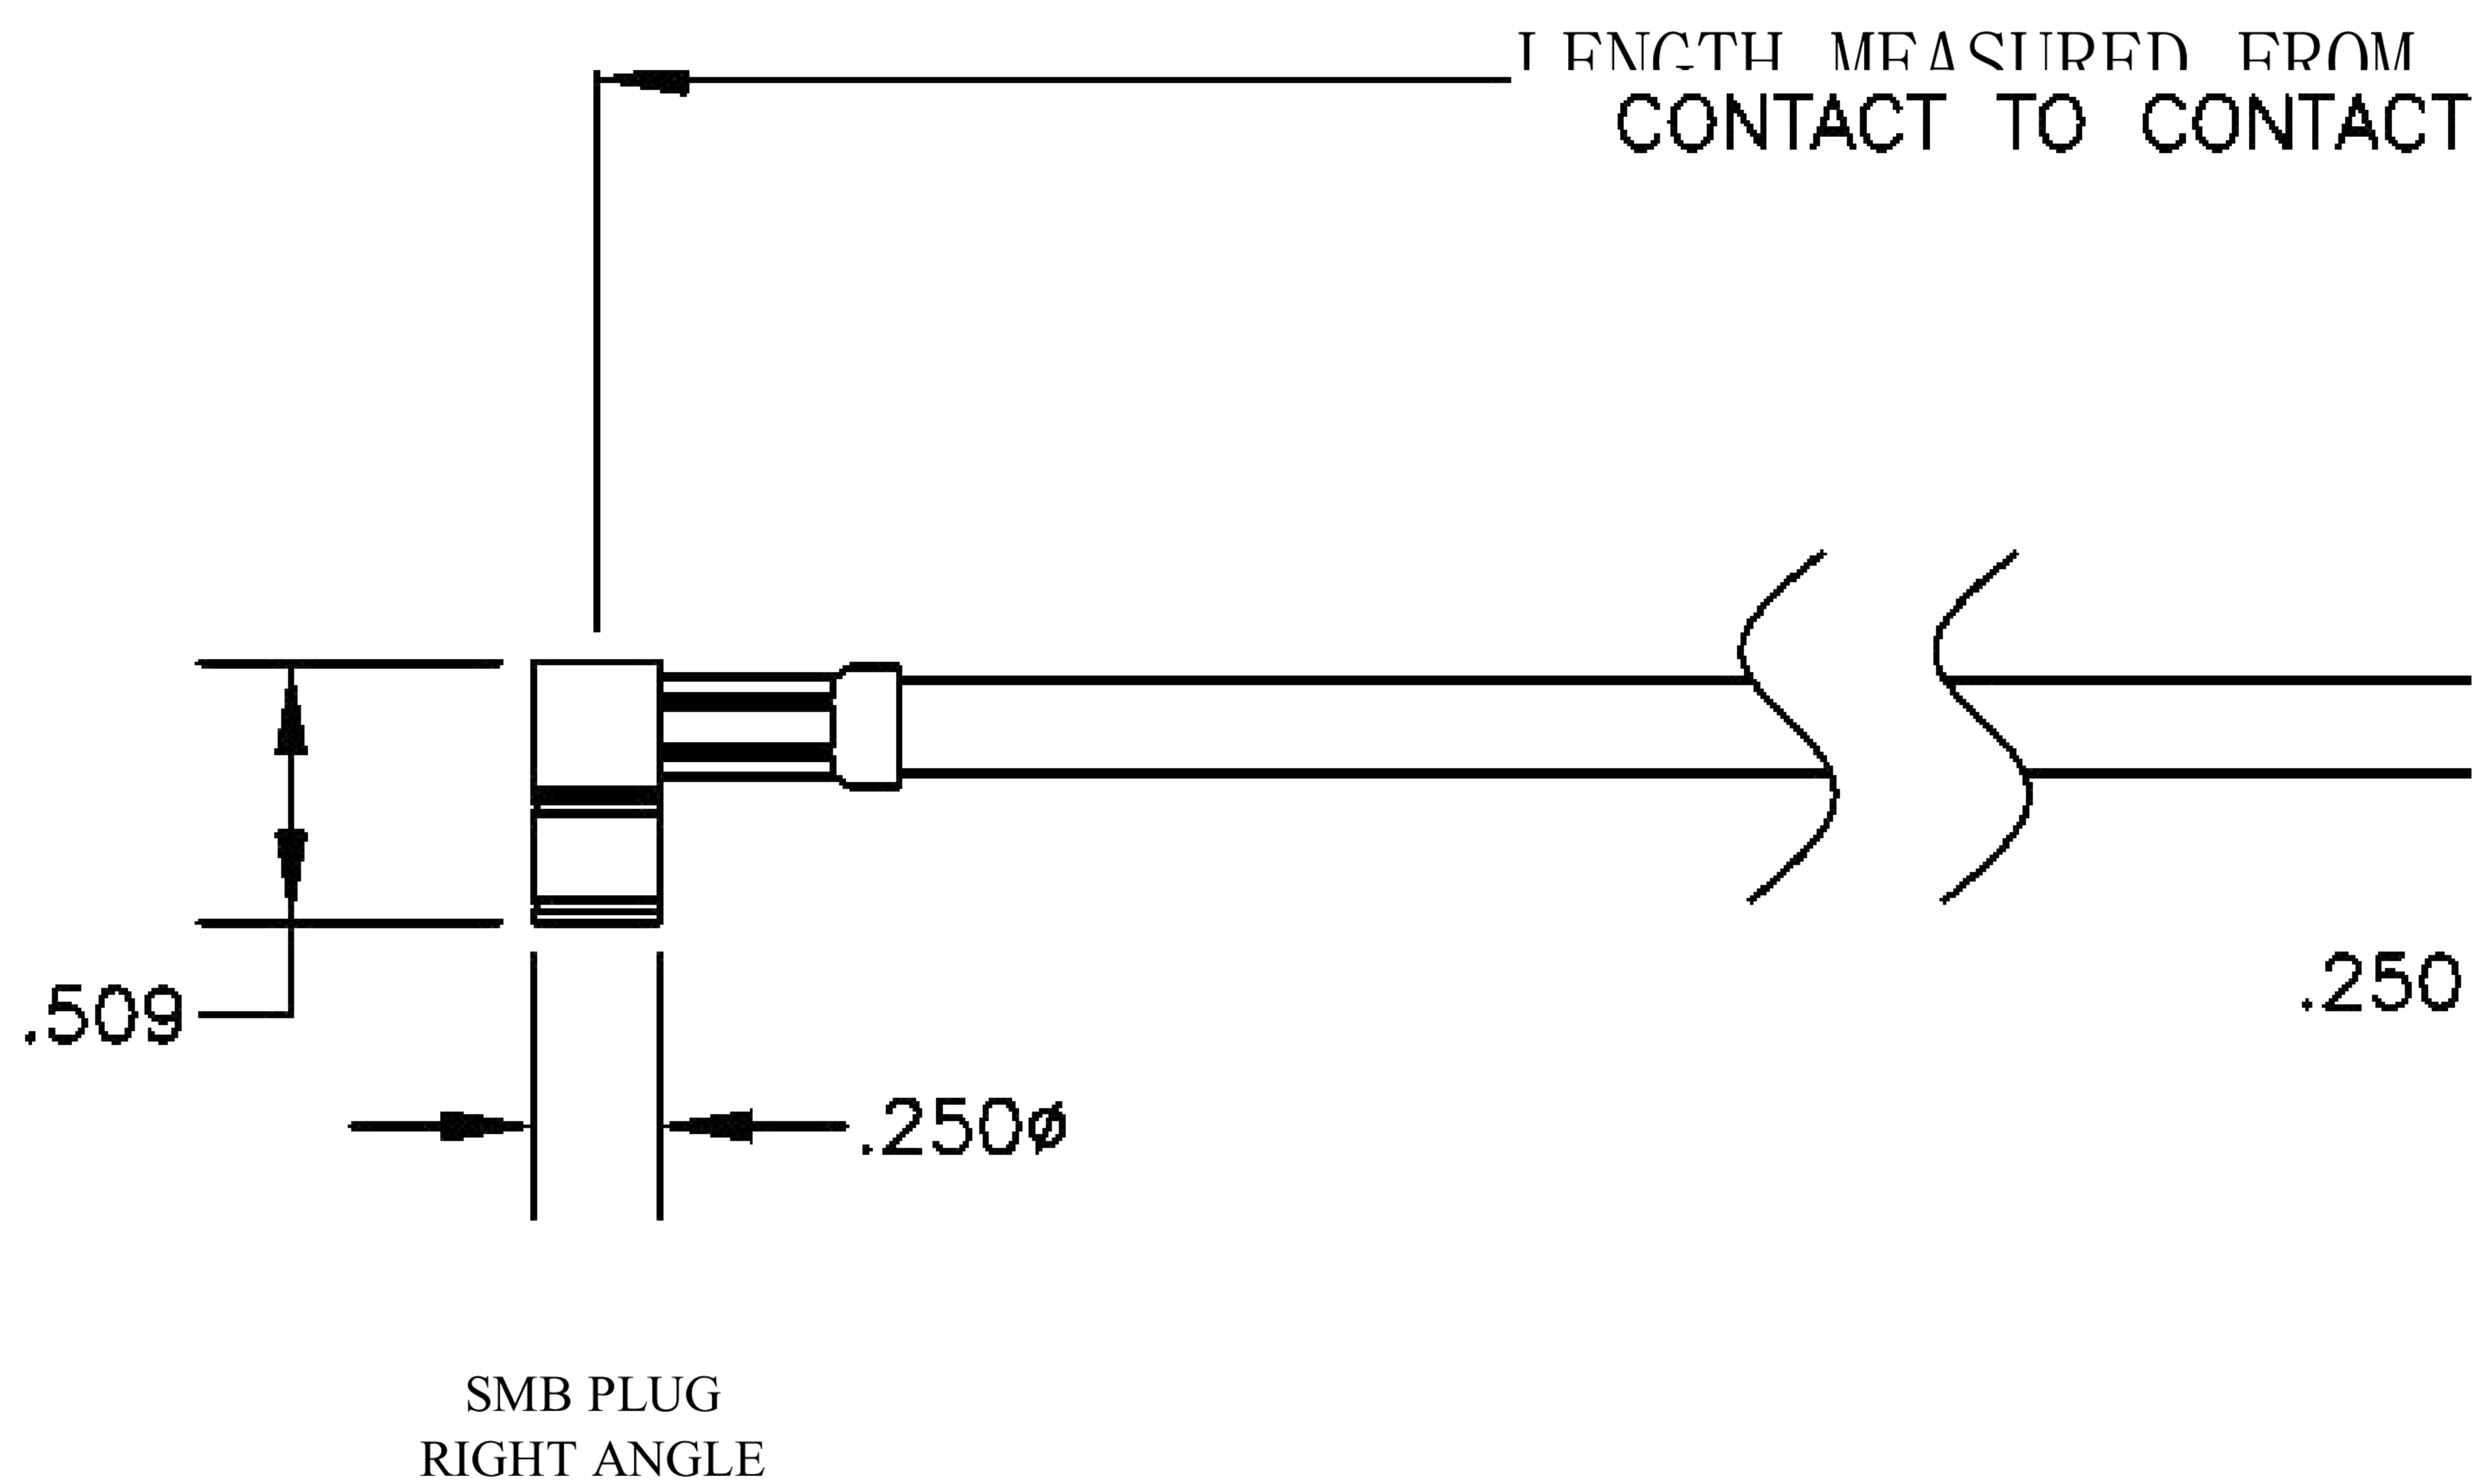

COMPONENTS	IMPEDANCE
SMB PLUG RIGHT ANGLE	50 OHM
SMB JACK BULKHEAD	50 OHM
RG223/U	50 OHM

Standard Lengths	
-12	12"
-24	24"
-36	36"
-48	48"
-60	60"
-XXX	Custom Length in inches

8th Floor, Building 1, Yongfu Science and Technology
Center Industrial Park, Nanzha District 5, Humen, 523900,
Dongguan, Guangdong, China.

Website: www.ebeestock.com

Email: sales@ebeestock.com

COAXIAL & FIBER OPTICS

DWG TITLE	DES_
ET30607	smb-plug-right-angle-to-smb-jack-bulkhead-cable-12-inch-length-using-r g223-coax-0030606

SIZE A | FSCM NO. 53919 | CAD FILE 073102 | SCALE N/A |

| 127

NOTES:

- UNLESS OTHERWISE SPECIFIED ALL DIMENSIONS ARE NOMINAL.
- ALL SPECIFICATIONS ARE SUBJECT TO CHANGE WITHOUT NOTICE AT ANY TIME.