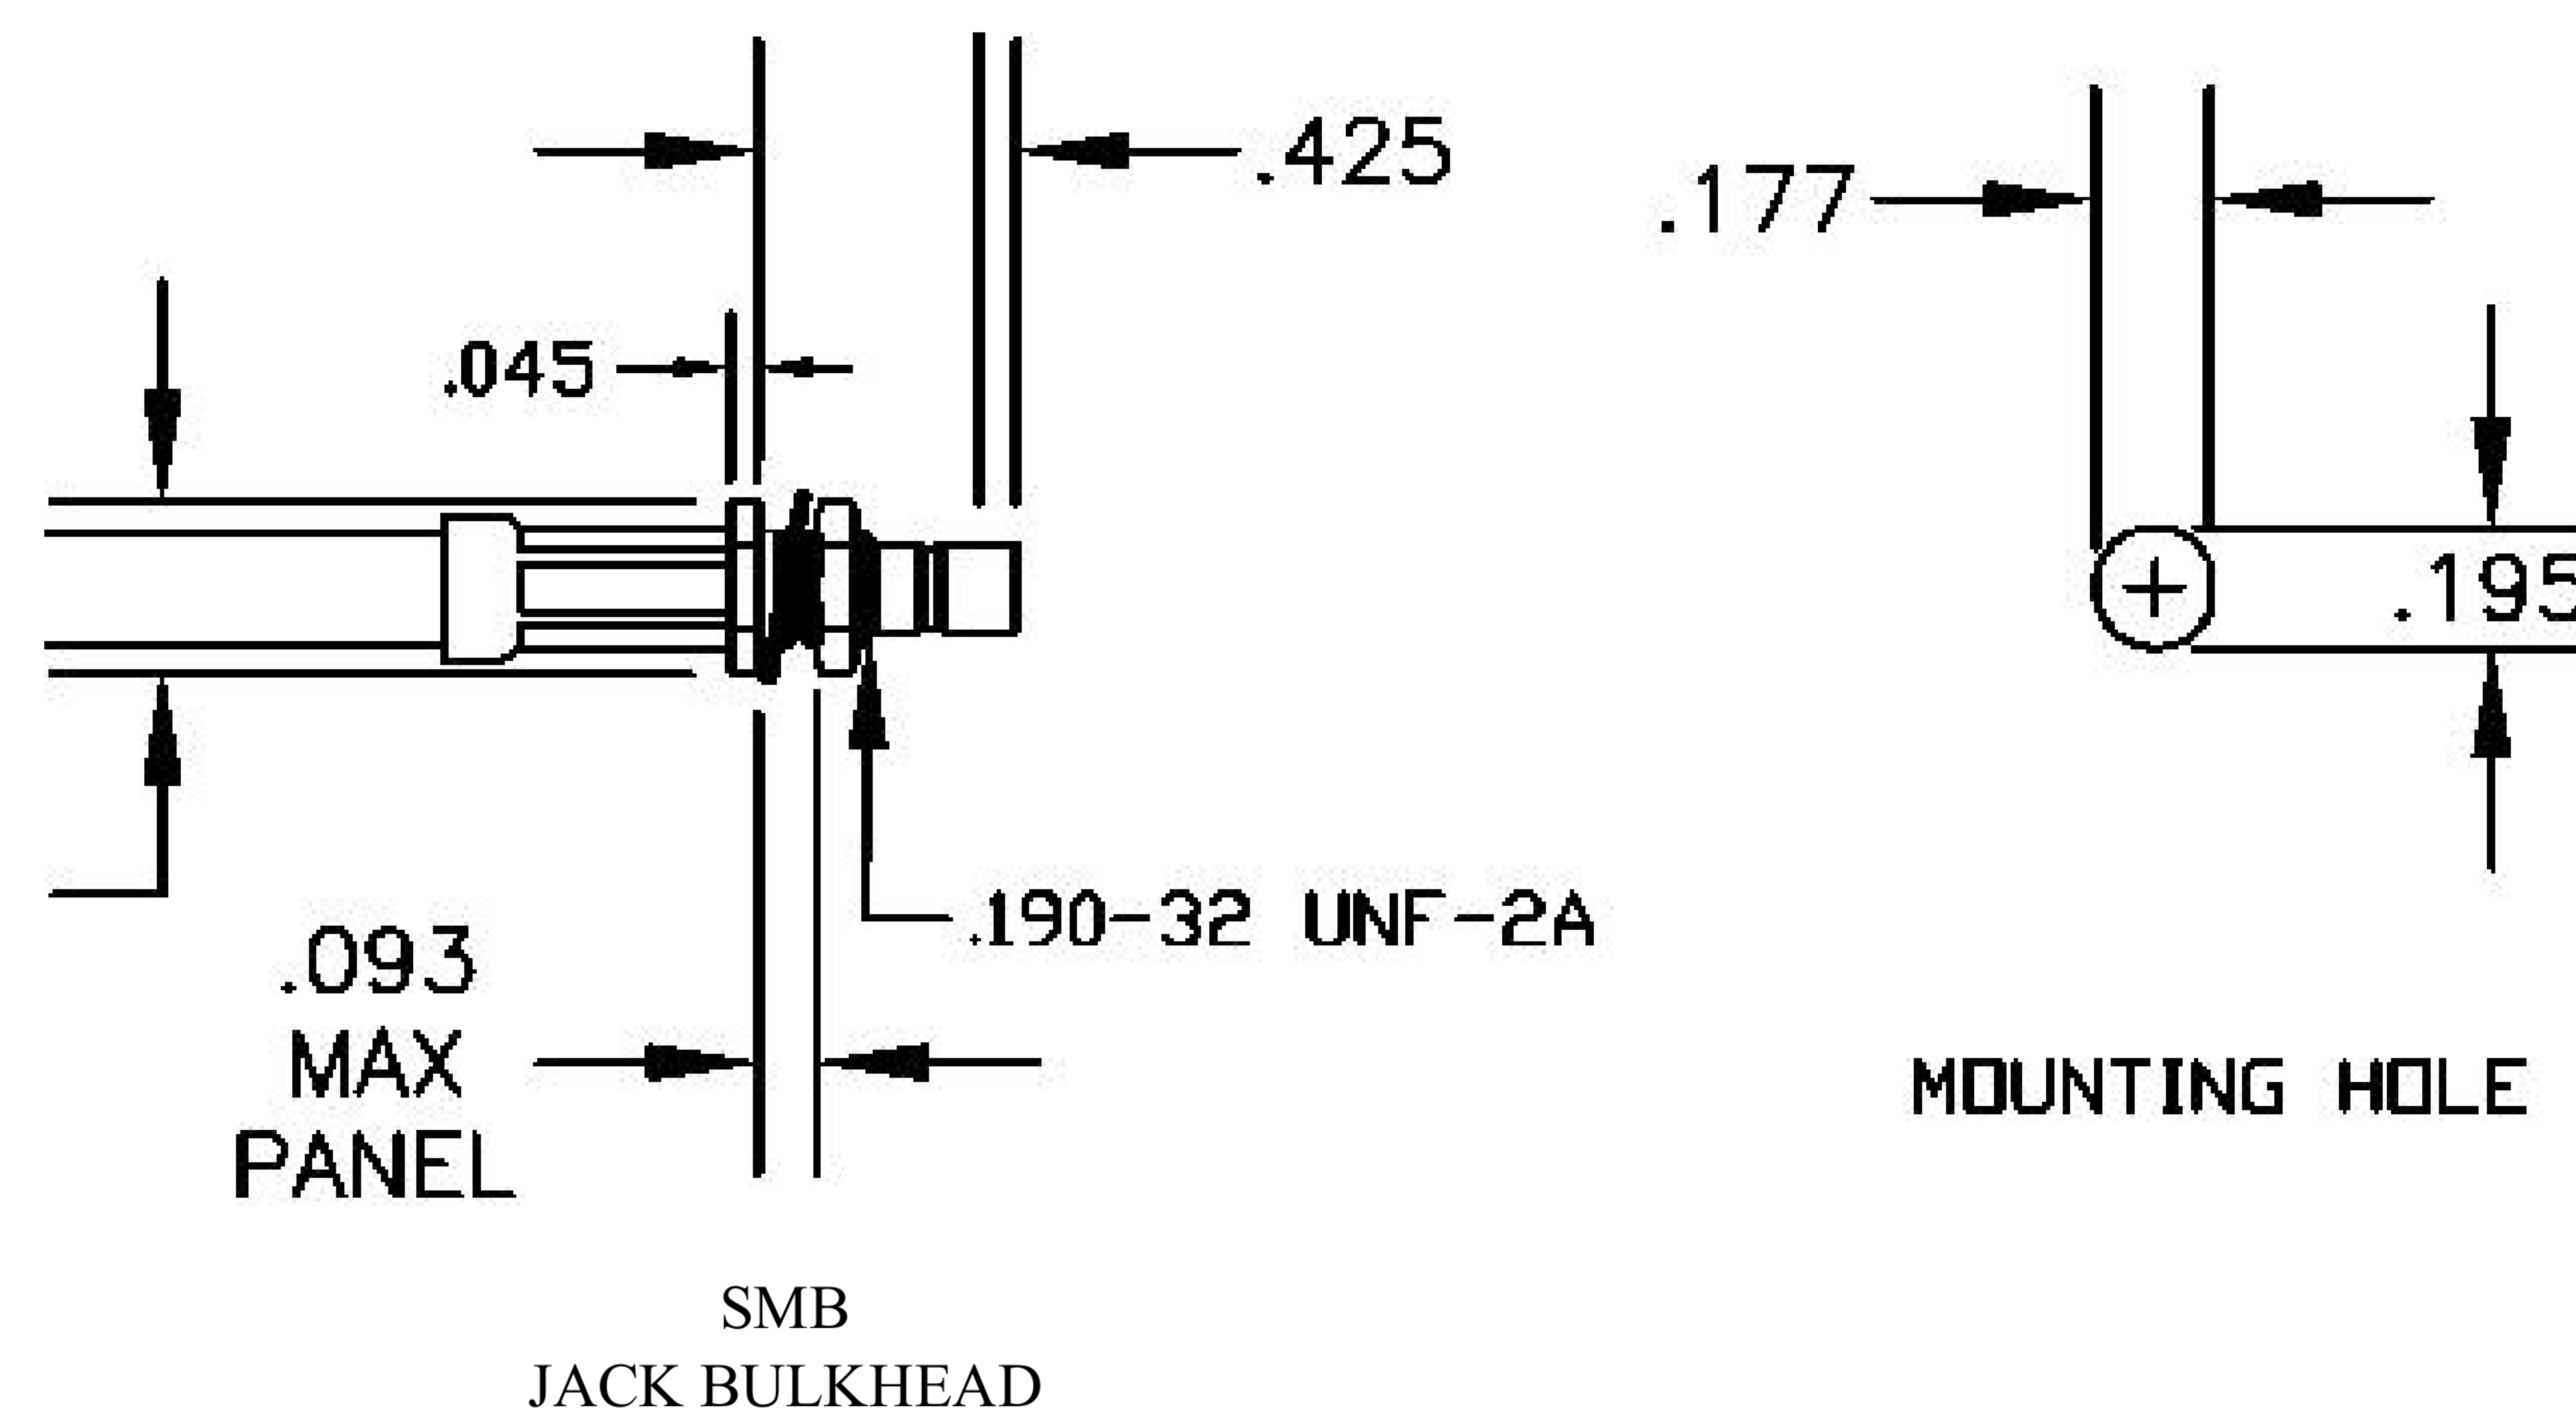

COMPONENTS	IMPEDANCE
SMB PLUG RIGHT ANGLE	50 OHM
SMB JACK BULKHEAD	50 OHM
RG223/U	50 OHM

Standard Lengths	
-12	12"
-24	24"
-36	36"
-48	48"
-60	60"
-XXX	Custom Length in inches

8th Floor, Building 1, Yongfu Science and Technology Center Industrial Park, Nanzha District 5, Humen, 523900, Dongguan, Guangdong, China.

Website: www.ebeestock.com

Email: sales@ebeestock.com

COAXIAL & FIBER OPTICS

DWG TITLE	ET30608	DES_	smb-plug-right-angle-to-smb-jack-bulkhead-cable-12-inch-length-using-rg223-coax-0030606
-----------	---------	------	---

SIZE A | FSCM NO. 53919 | CAD FILE 073102 | SCALE N/A | 127

NOTES:

- UNLESS OTHERWISE SPECIFIED ALL DIMENSIONS ARE NOMINAL.
- ALL SPECIFICATIONS ARE SUBJECT TO CHANGE WITHOUT NOTICE AT ANY TIME.