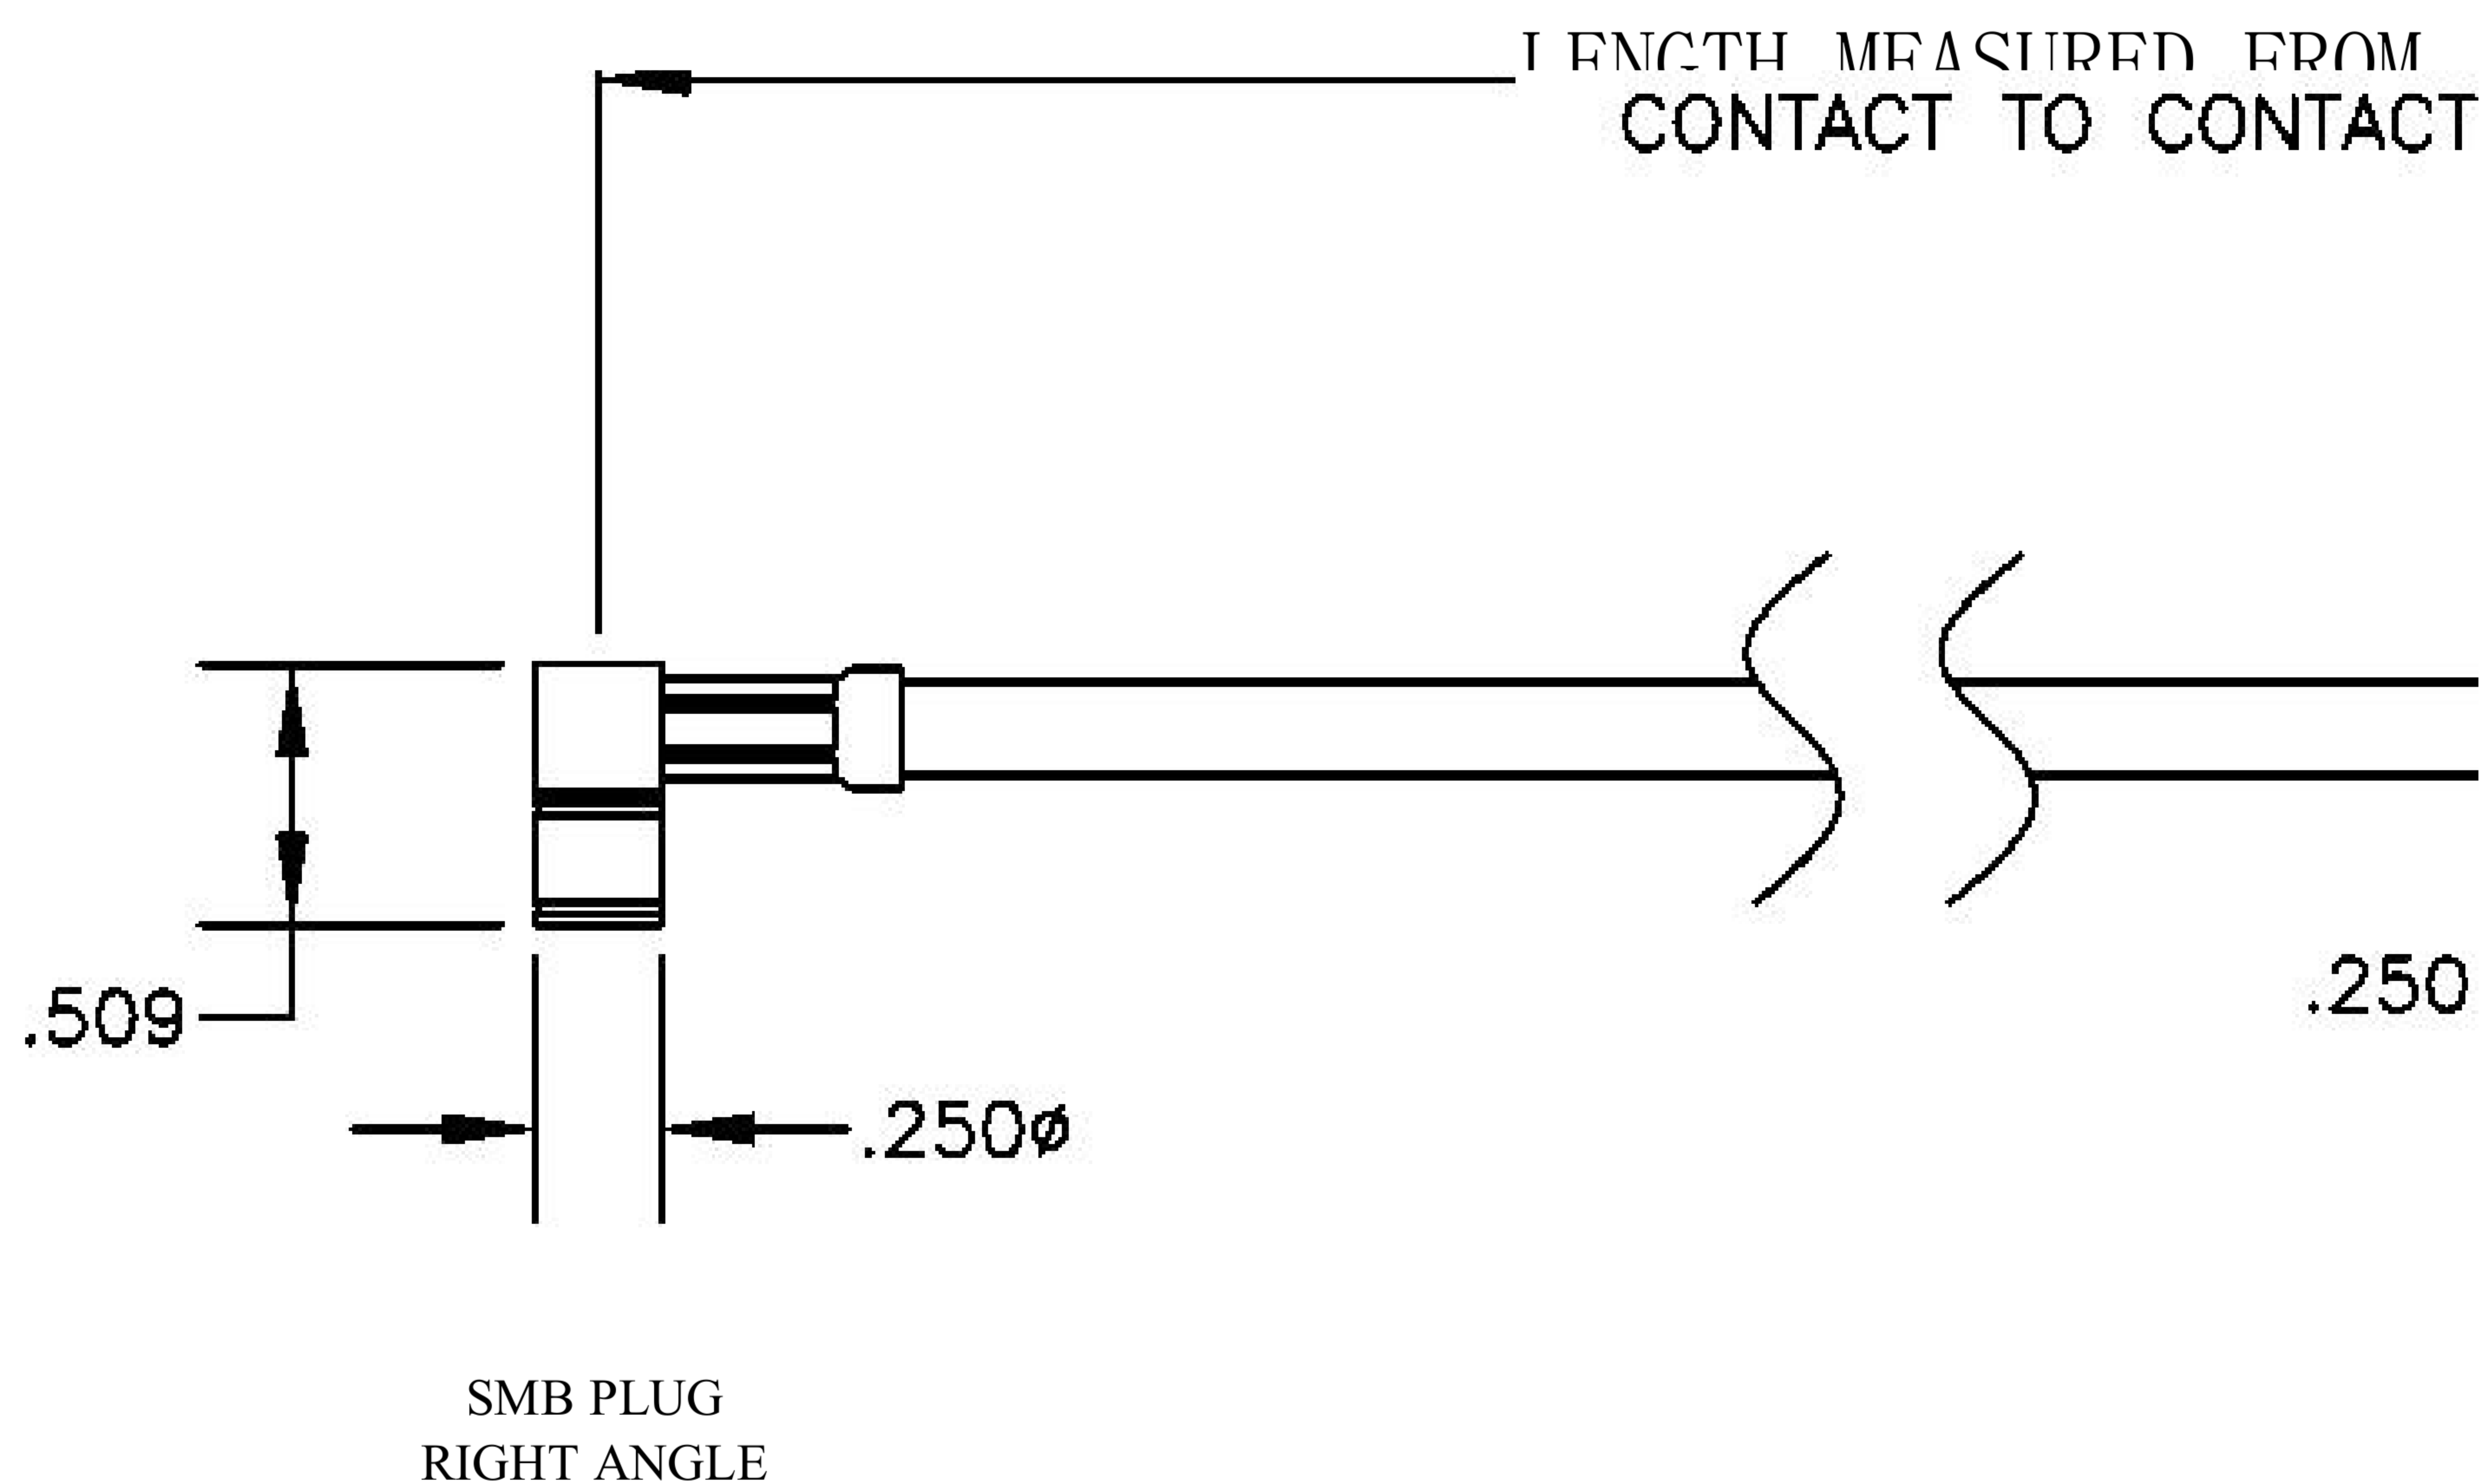

COMPONENTS	IMPEDANCE
SMB PLUG RIGHT ANGLE	50 OHM
SMB JACK BULKHEAD	50 OHM
RG223/U	50 OHM

Standard Lengths	
-12	12"
-24	24"
-36	36"
-48	48"
-60	60"
-XXX	Custom Length in inches

8th Floor, Building 1, Yongfu Science and Technology Center Industrial Park, Nanzha District 5, Humen, 523900, Dongguan, Guangdong, China.

Website: www.ebeestock.com

Email: sales@ebeestock.com

COAXIAL & FIBER OPTICS

DWG TITLE	ET30608	DES_	smb-plug-right-angle-to-smb-jack-bulkhead-cable-12-inch-length-using-rg223-coax-0030606
-----------	---------	------	---

SIZE A | FSCM NO. 53919 | CAD FILE 073102 | SCALE N/A | 127

NOTES:

- UNLESS OTHERWISE SPECIFIED ALL DIMENSIONS ARE NOMINAL.
- ALL SPECIFICATIONS ARE SUBJECT TO CHANGE WITHOUT NOTICE AT ANY TIME.