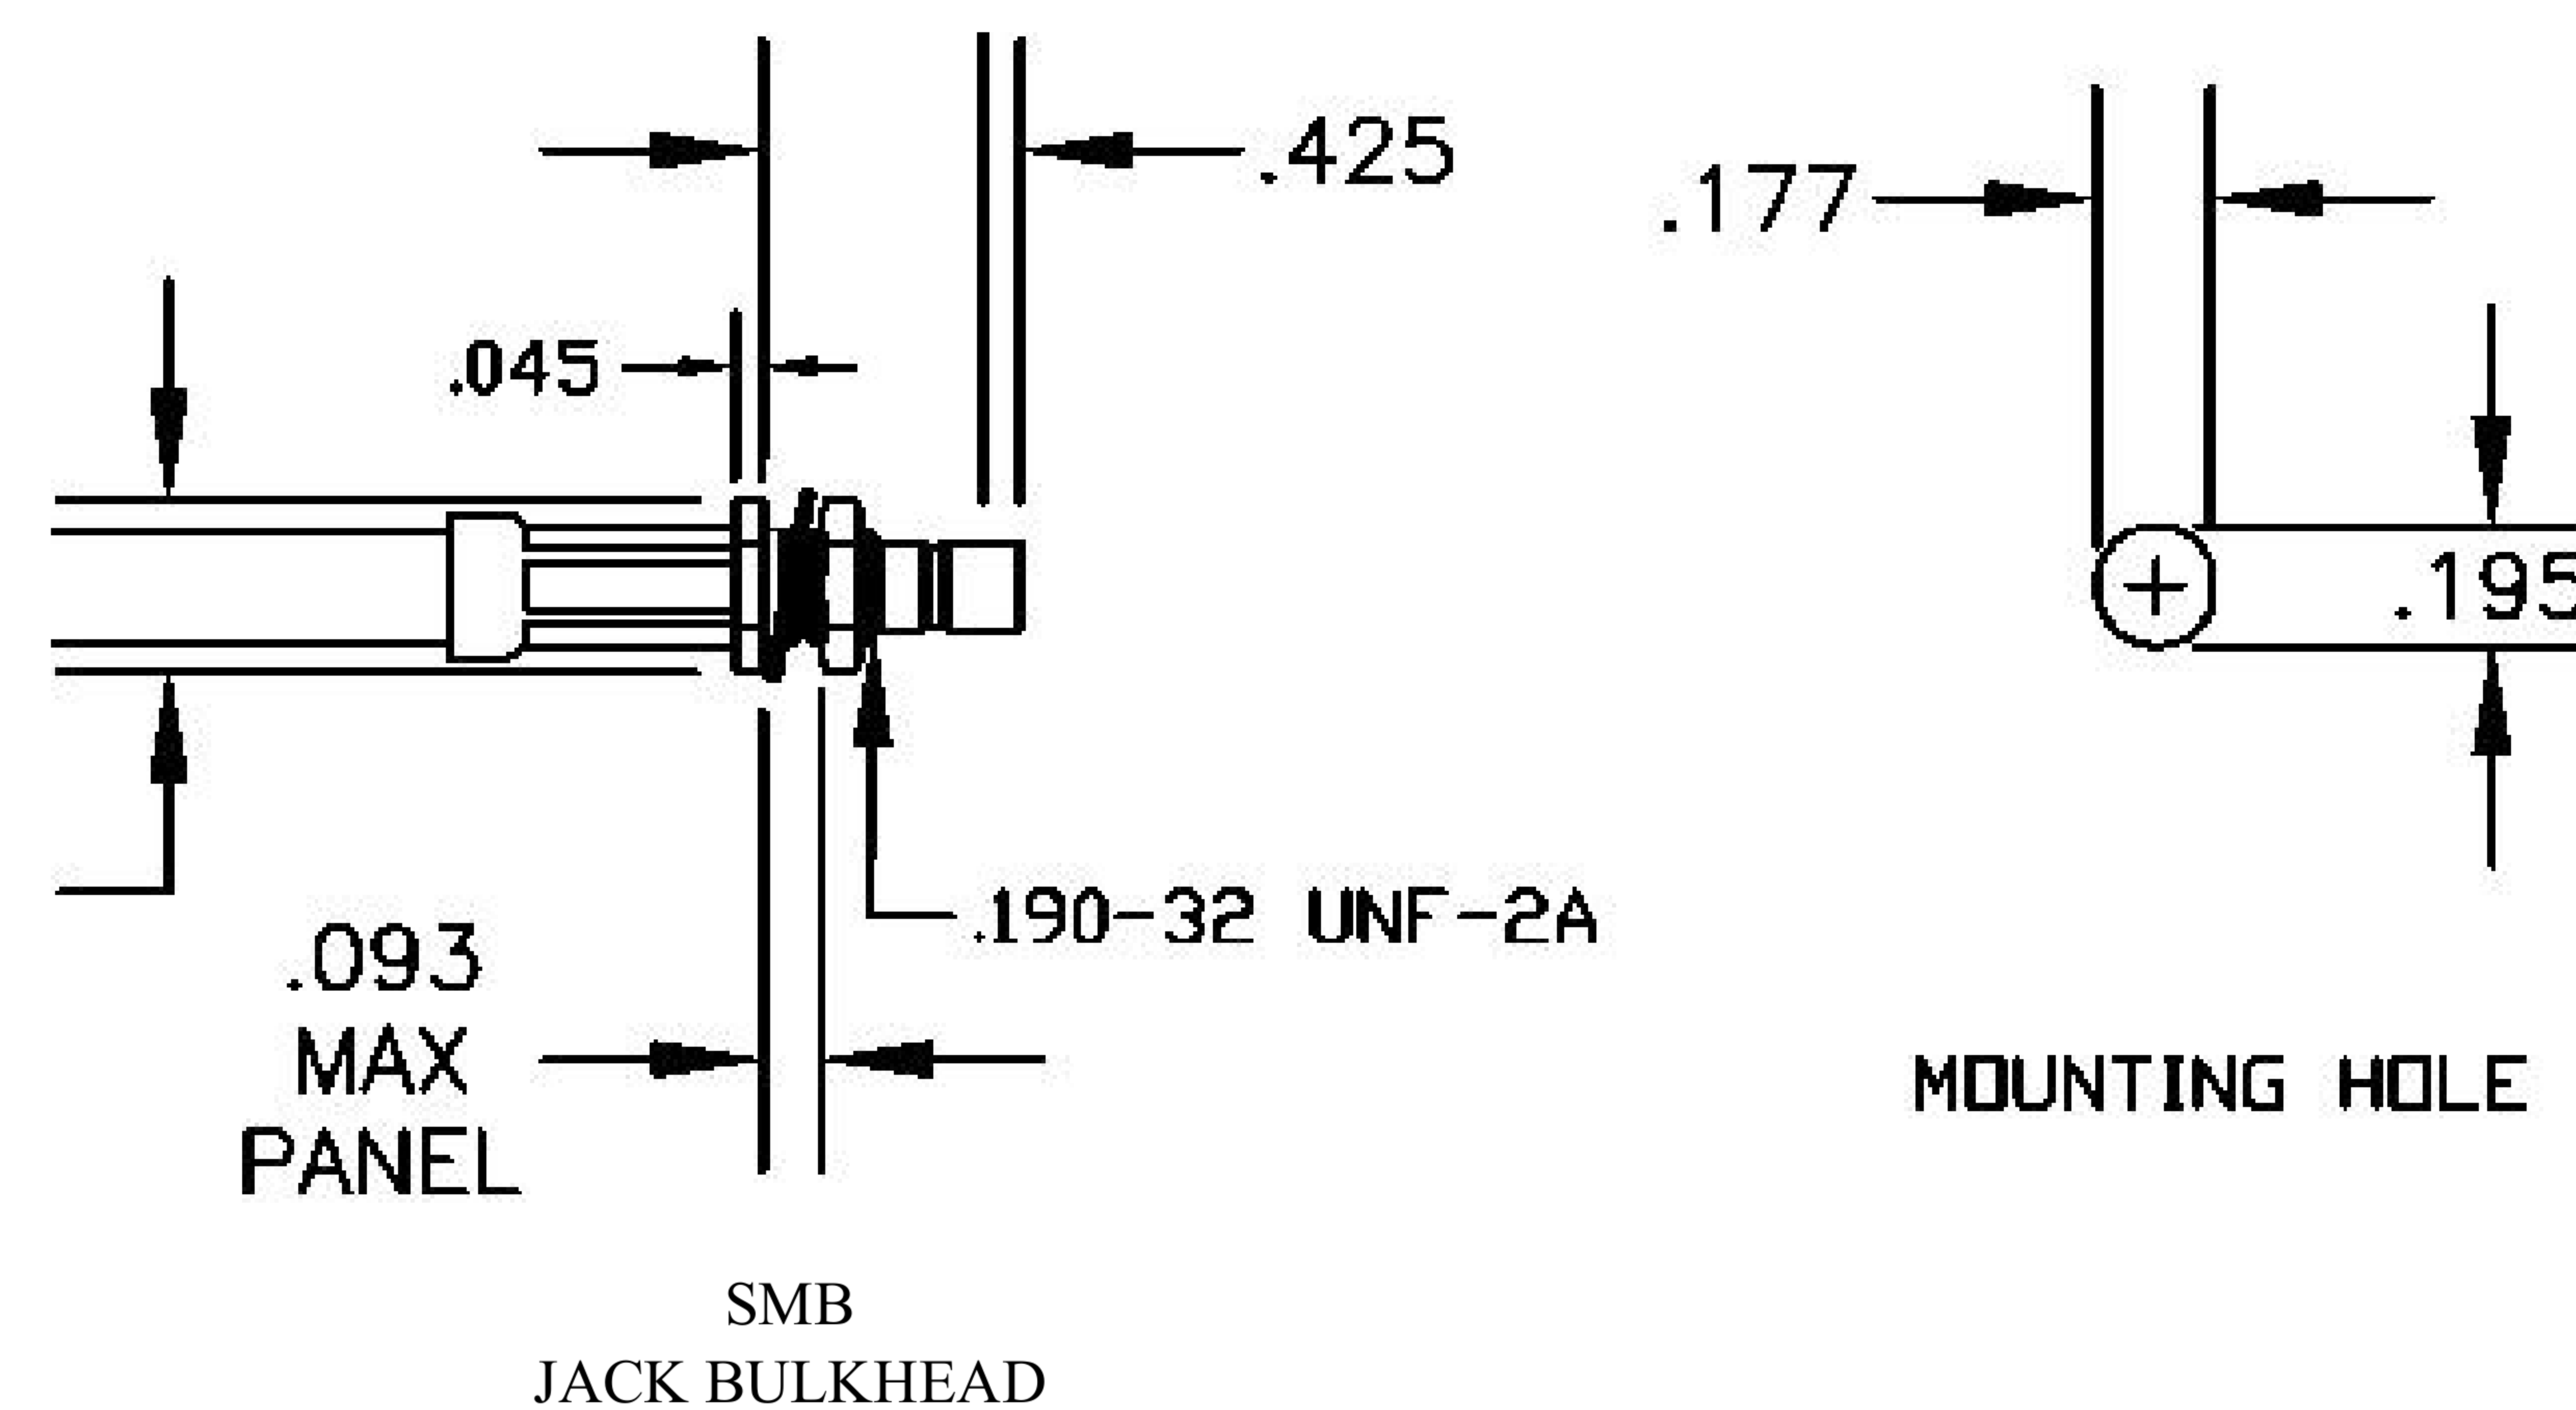

COMPONENTS	IMPEDANCE
SMB PLUG RIGHT ANGLE	50 OHM
SMB JACK BULKHEAD	50 OHM
RG223/U	50 OHM

Standard Lengths	
-12	12"
-24	24"
-36	36"
-48	48"
-60	60"
-XXX	Custom Length in inches

8th Floor, Building 1, Yongfu Science and Technology
Center Industrial Park, Nanzha District 5, Humen, 523900,
Dongguan, Guangdong, China.

Website: www.ebeestock.com

Email: sales@ebeestock.com

COAXIAL & FIBER OPTICS

DWG TITLE	DES_
ET30609	smb-plug-right-angle-to-smb-jack-bulkhead-cable-12-inch-length-using-r g223-coax-0030606

SIZE A | FSCM NO. 53919 | CAD FILE 073102 | SCALE N/A |

| 127

NOTES:

- UNLESS OTHERWISE SPECIFIED ALL DIMENSIONS ARE NOMINAL.
- ALL SPECIFICATIONS ARE SUBJECT TO CHANGE WITHOUT NOTICE AT ANY TIME.