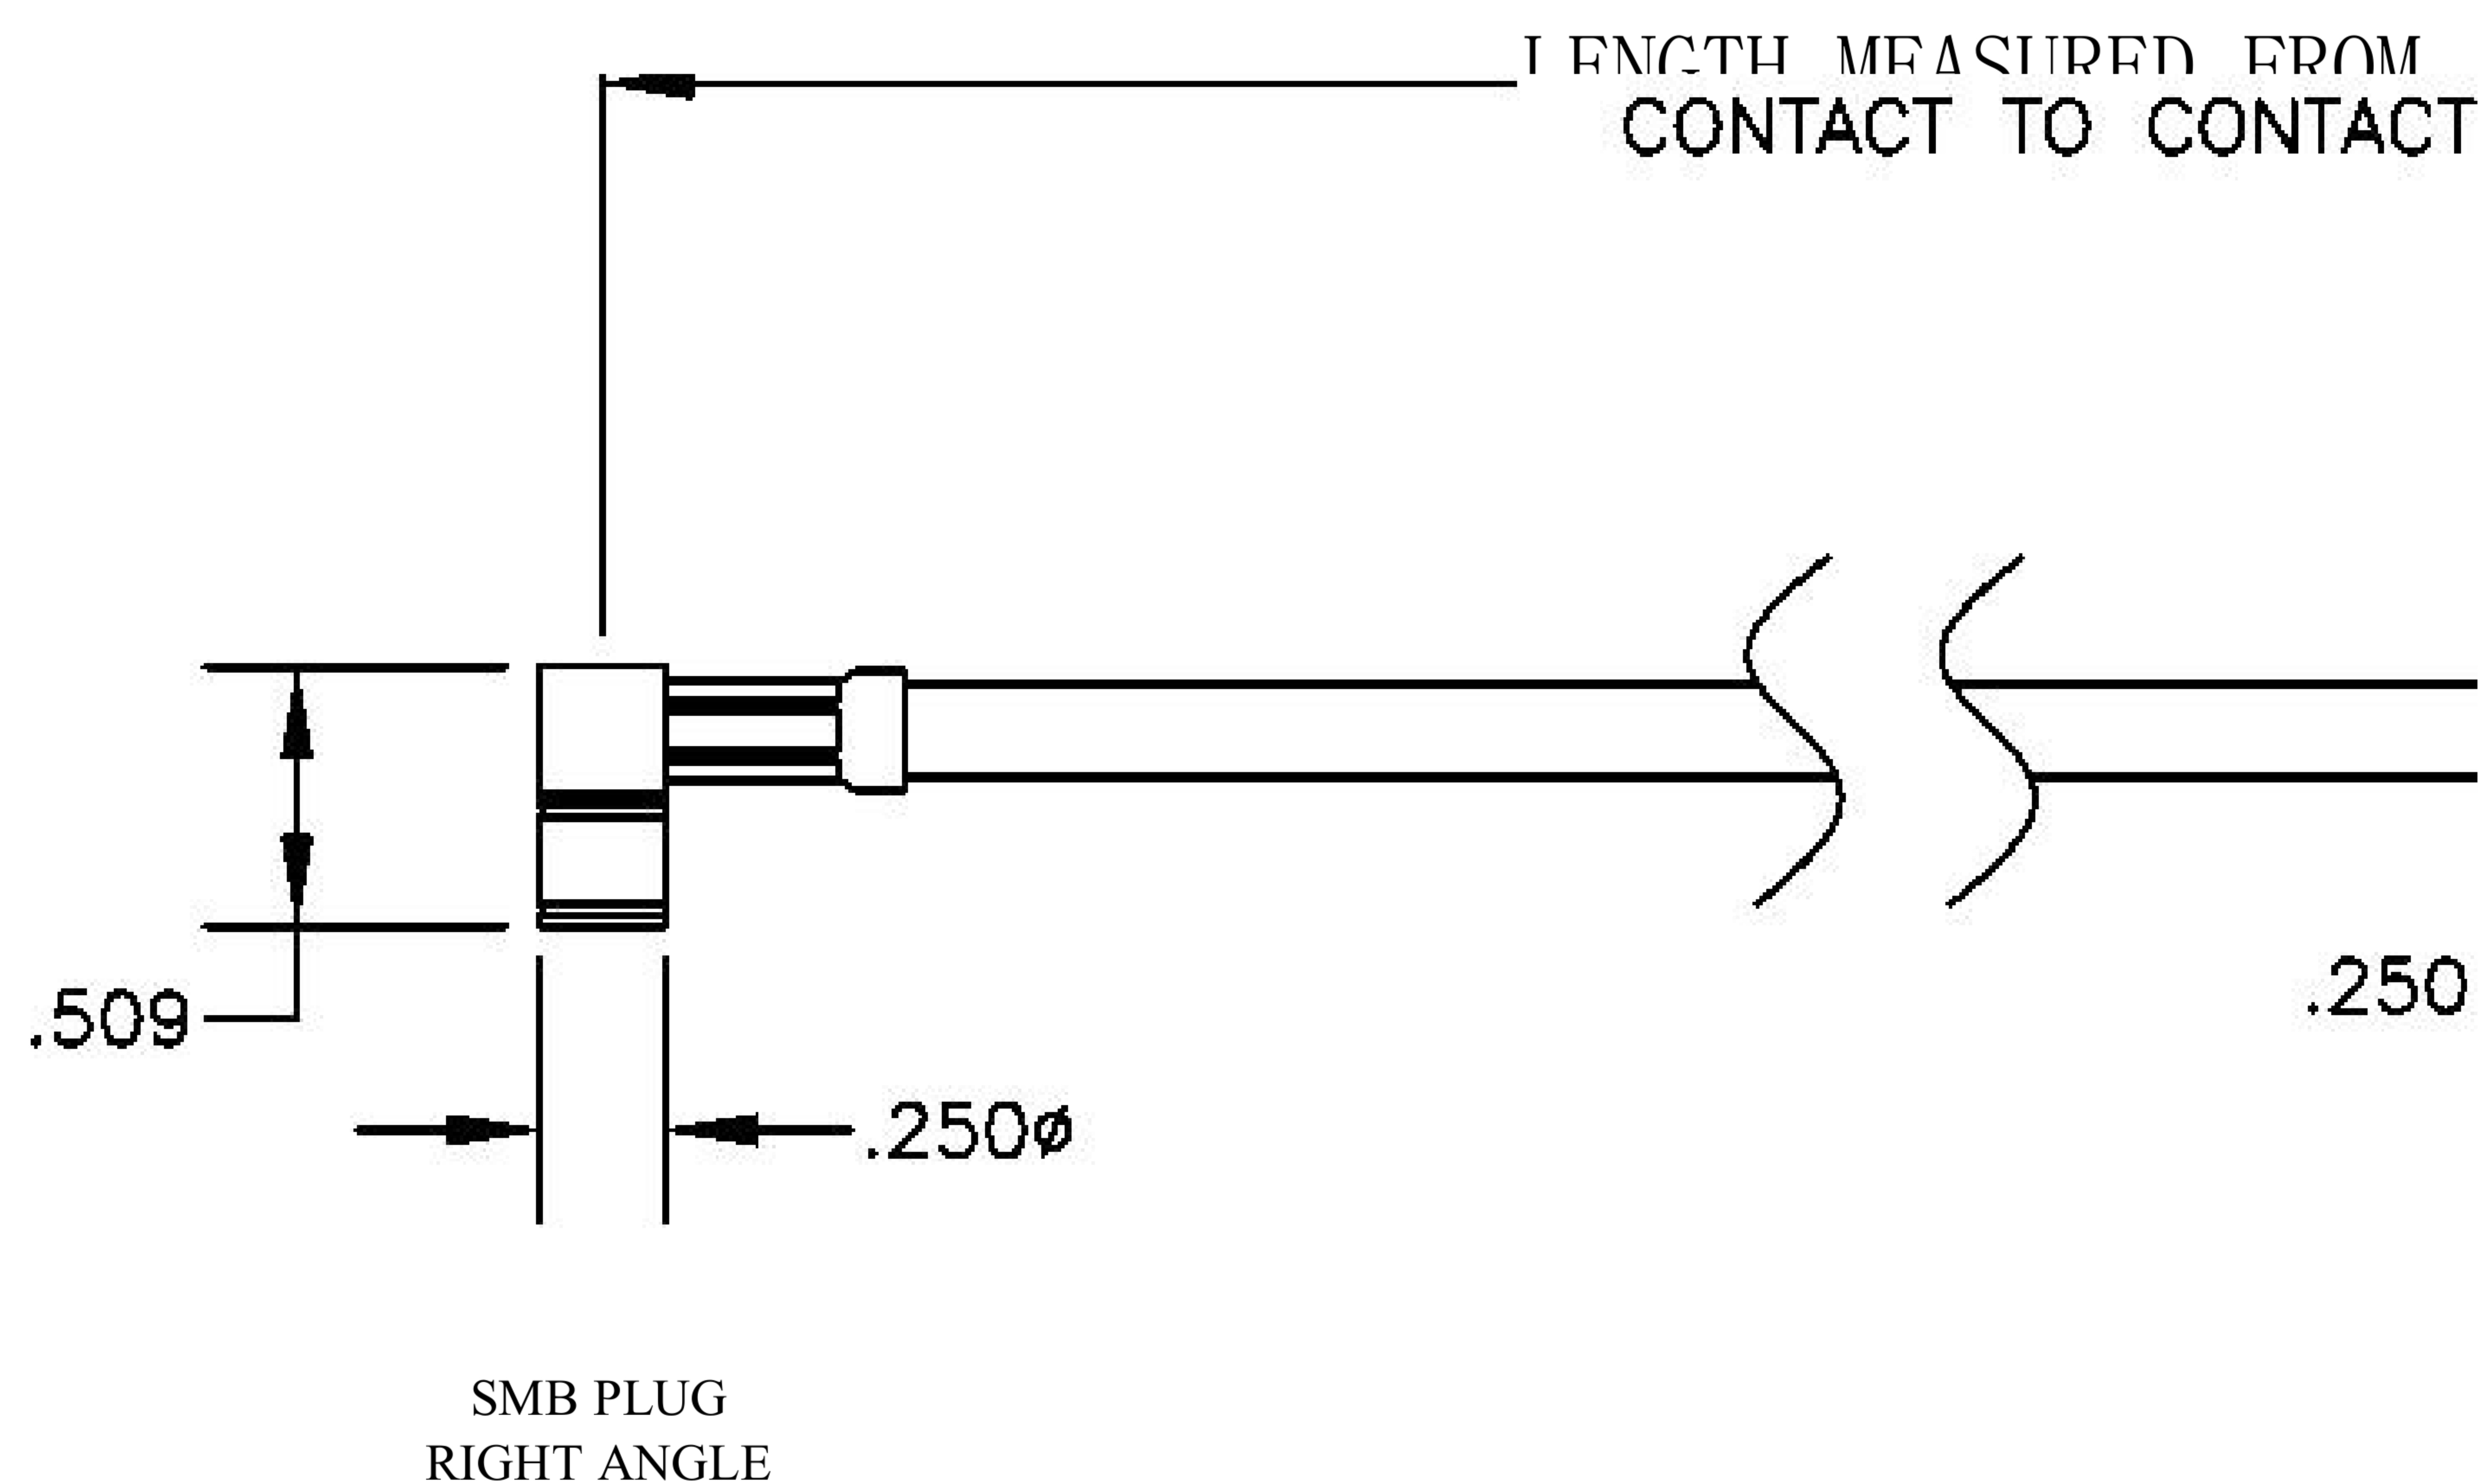

COMPONENTS	IMPEDANCE
SMB PLUG RIGHT ANGLE	50 OHM
SMB JACK BULKHEAD	50 OHM
RG223/U	50 OHM

Standard Lengths	
-12	12"
-24	24"
-36	36"
-48	48"
-60	60"
-XXX	Custom Length in inches

8th Floor, Building 1, Yongfu Science and Technology
Center Industrial Park, Nanzha District 5, Humen, 523900,
Dongguan, Guangdong, China.

Website: www.ebeestock.com

Email: sales@ebeestock.com

COAXIAL & FIBER OPTICS

DWG TITLE	DES_
ET30609	smb-plug-right-angle-to-smb-jack-bulkhead-cable-12-inch-length-using-r g223-coax-0030606

SIZE A | FSCM NO. 53919 | CAD FILE 073102 | SCALE N/A |

| 127

NOTES:

- UNLESS OTHERWISE SPECIFIED ALL DIMENSIONS ARE NOMINAL.
- ALL SPECIFICATIONS ARE SUBJECT TO CHANGE WITHOUT NOTICE AT ANY TIME.