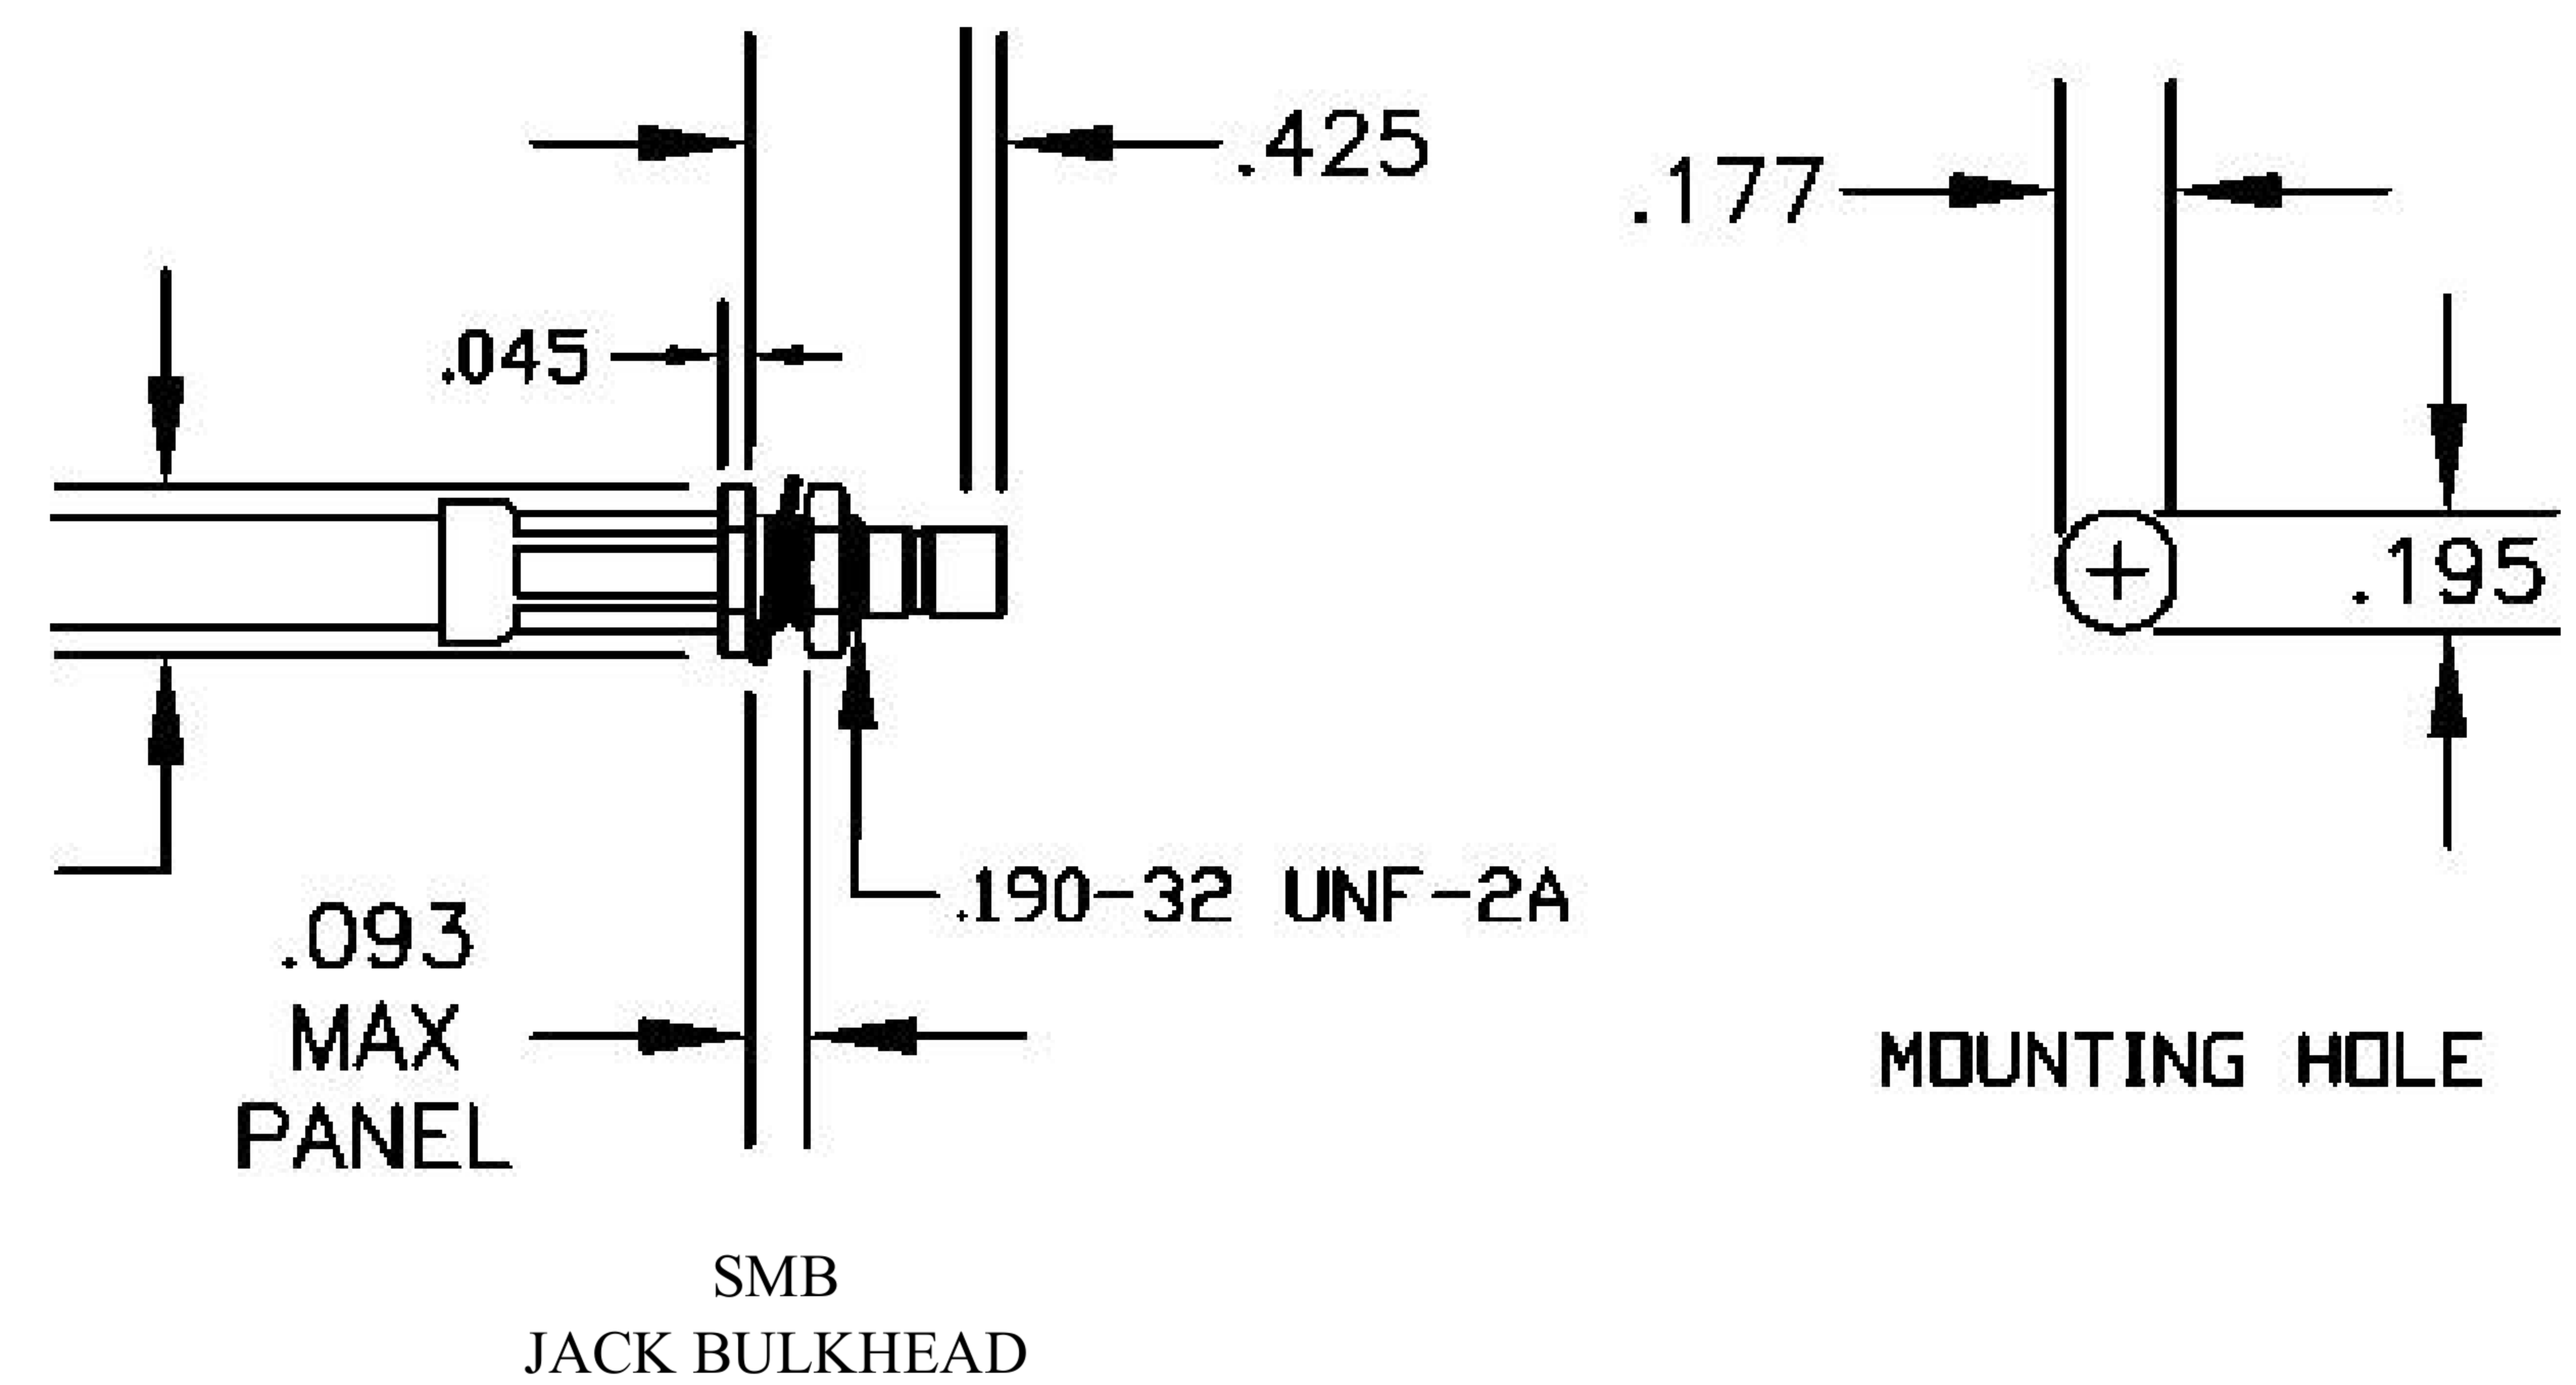

COMPONENTS	IMPEDANCE
SMB PLUG RIGHT ANGLE	50 OHM
SMB JACK BULKHEAD	50 OHM
RG223/U	50 OHM

Standard Lengths	
-12	12"
-24	24"
-36	36"
-48	48"
-60	60"
-XXX	Custom Length in inches

8th Floor, Building 1, Yongfu Science and Technology
Center Industrial Park, Nanzha District 5, Humen, 523900,
Dongguan, Guangdong, China.

Website: www.ebeestock.com

Email: sales@ebeestock.com

COAXIAL & FIBER OPTICS

DWG TITLE	DES_
ET30611	smb-plug-right-angle-to-smb-jack-bulkhead-cable-12-inch-length-using-r g223-coax-0030606

SIZE A | FSCM NO. 53919 | CAD FILE 073102 | SCALE N/A |

| 127

NOTES:

- UNLESS OTHERWISE SPECIFIED ALL DIMENSIONS ARE NOMINAL.
- ALL SPECIFICATIONS ARE SUBJECT TO CHANGE WITHOUT NOTICE AT ANY TIME.