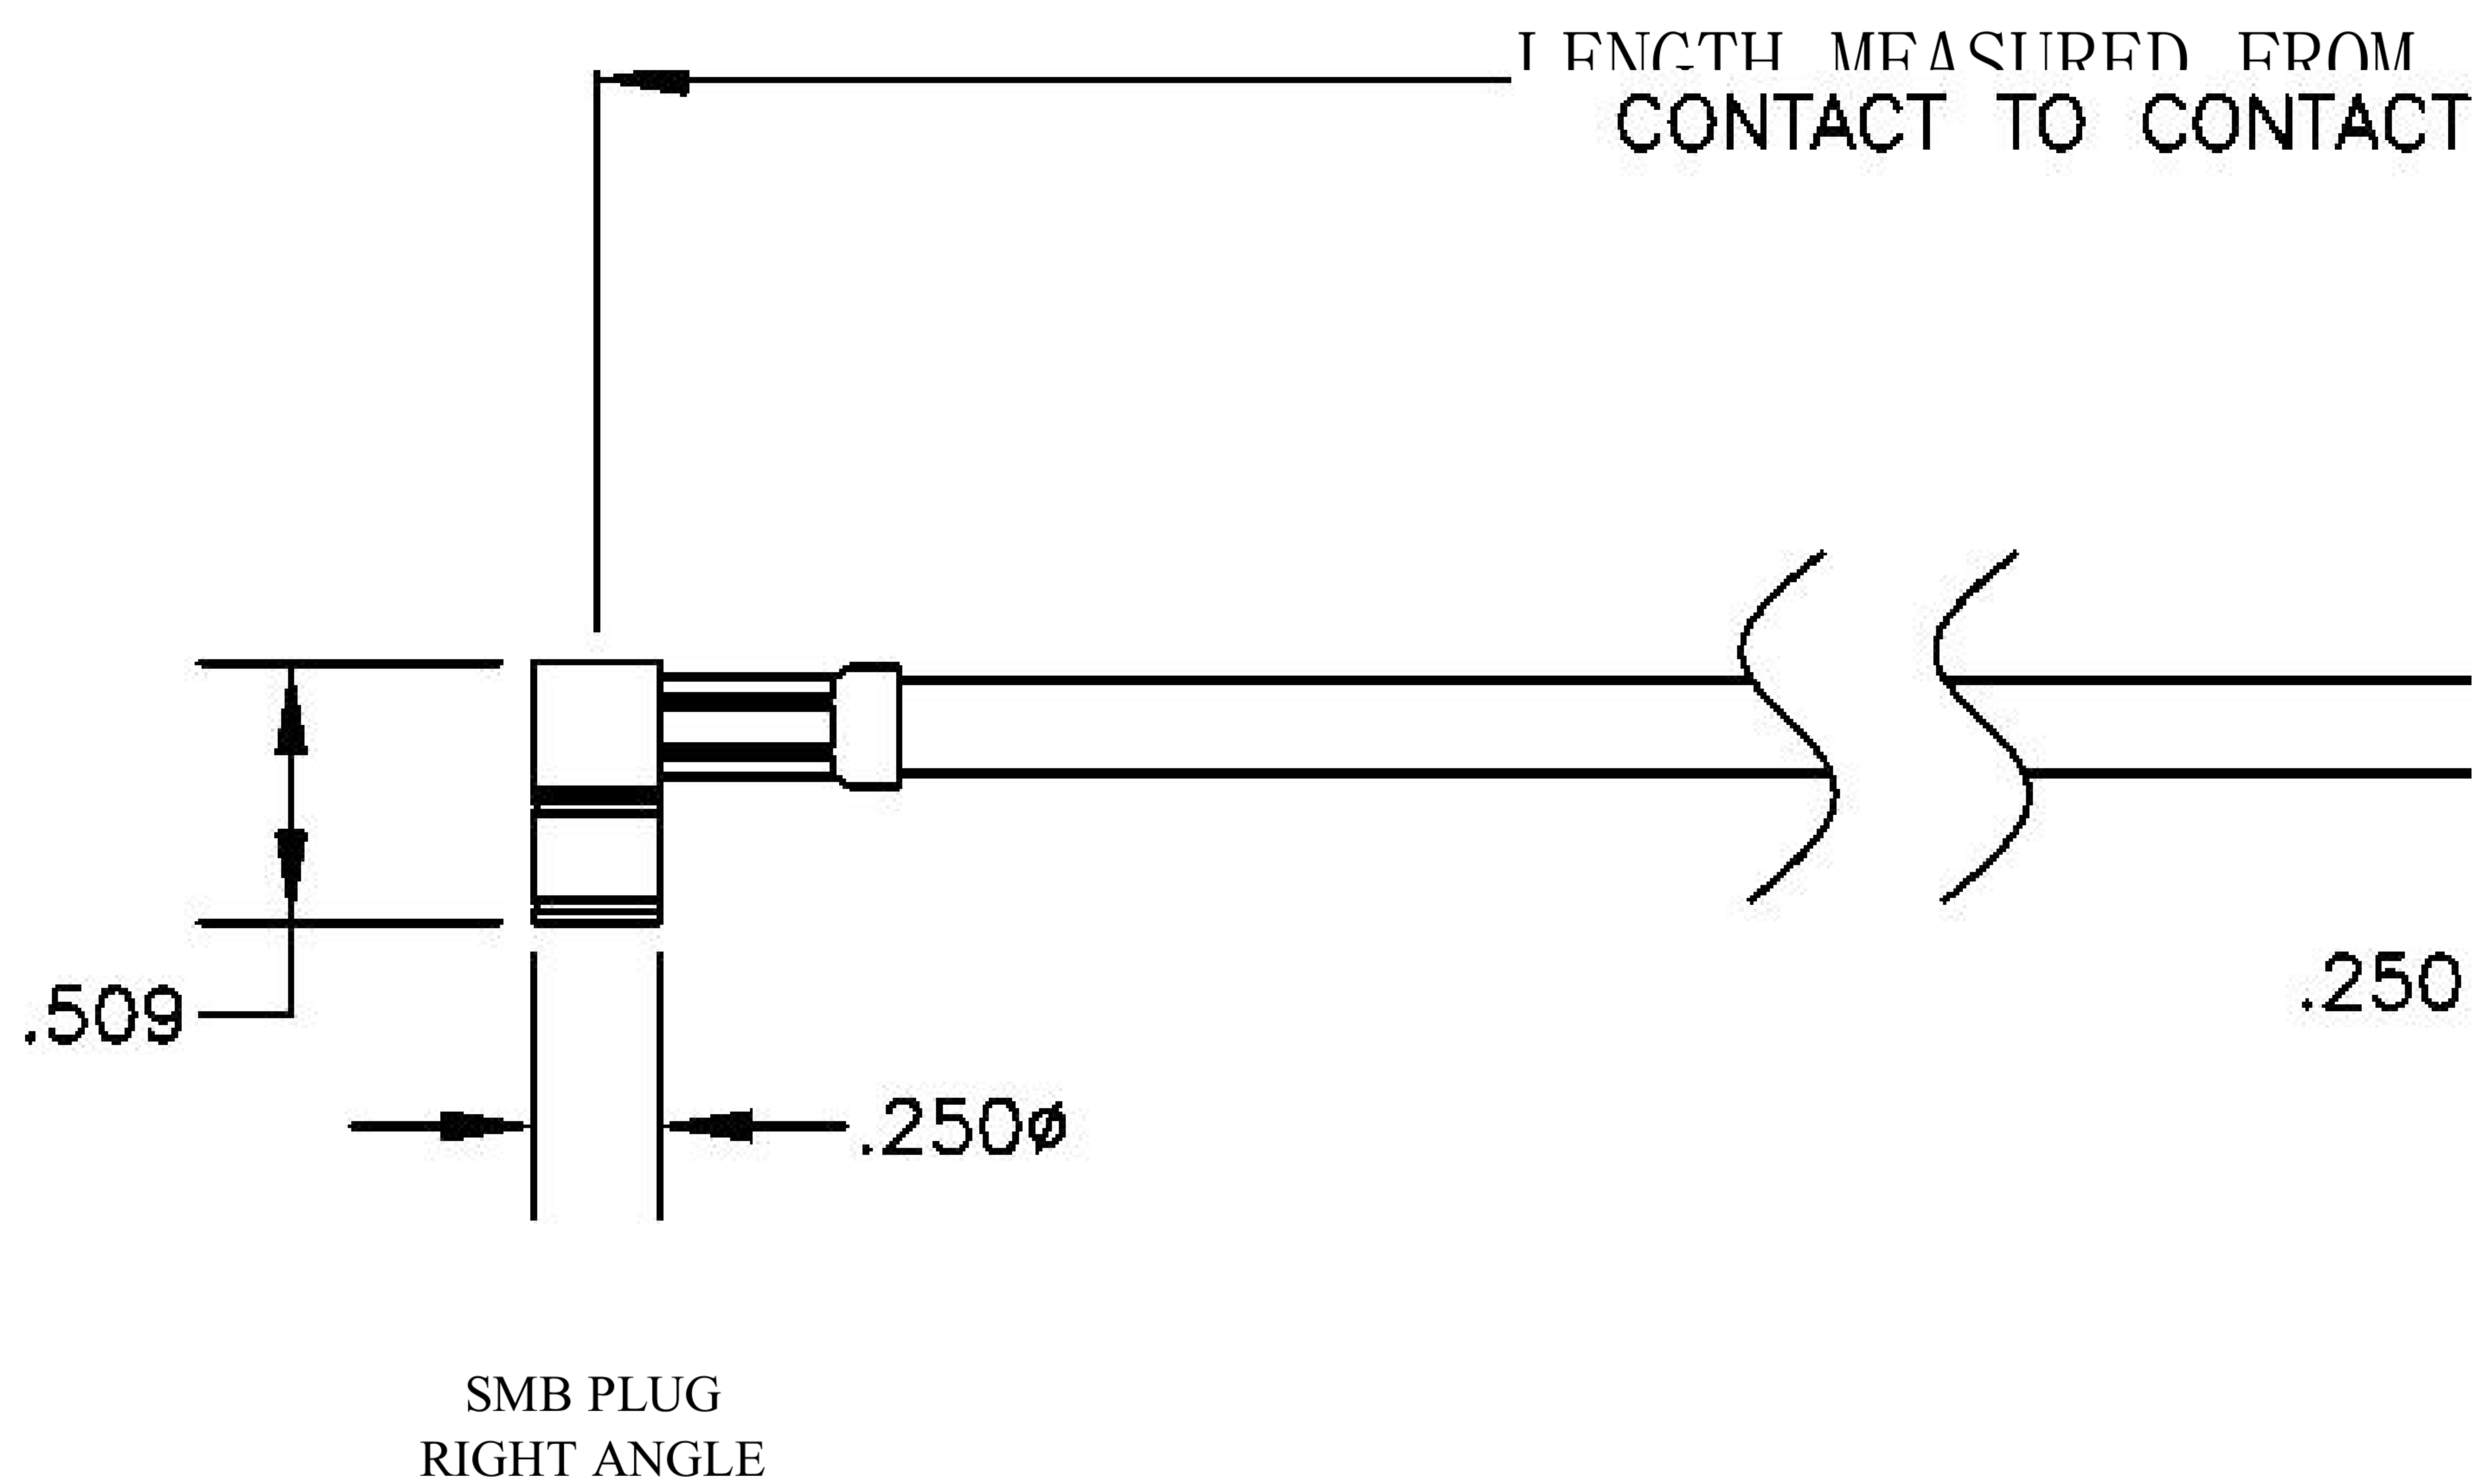

COMPONENTS	IMPEDANCE
SMB PLUG RIGHT ANGLE	50 OHM
SMB JACK BULKHEAD	50 OHM
RG223/U	50 OHM

Standard Lengths	
-12	12"
-24	24"
-36	36"
-48	48"
-60	60"
-XXX	Custom Length in inches

8th Floor, Building 1, Yongfu Science and Technology
Center Industrial Park, Nanzha District 5, Humen, 523900,
Dongguan, Guangdong, China.

Website: www.ebeestock.com

Email: sales@ebeestock.com

COAXIAL & FIBER OPTICS

DWG TITLE	DES_
ET30611	smb-plug-right-angle-to-smb-jack-bulkhead-cable-12-inch-length-using-r g223-coax-0030606

SIZE A | FSCM NO. 53919 | CAD FILE 073102 | SCALE N/A |

| 127

NOTES:

- UNLESS OTHERWISE SPECIFIED ALL DIMENSIONS ARE NOMINAL.
- ALL SPECIFICATIONS ARE SUBJECT TO CHANGE WITHOUT NOTICE AT ANY TIME.