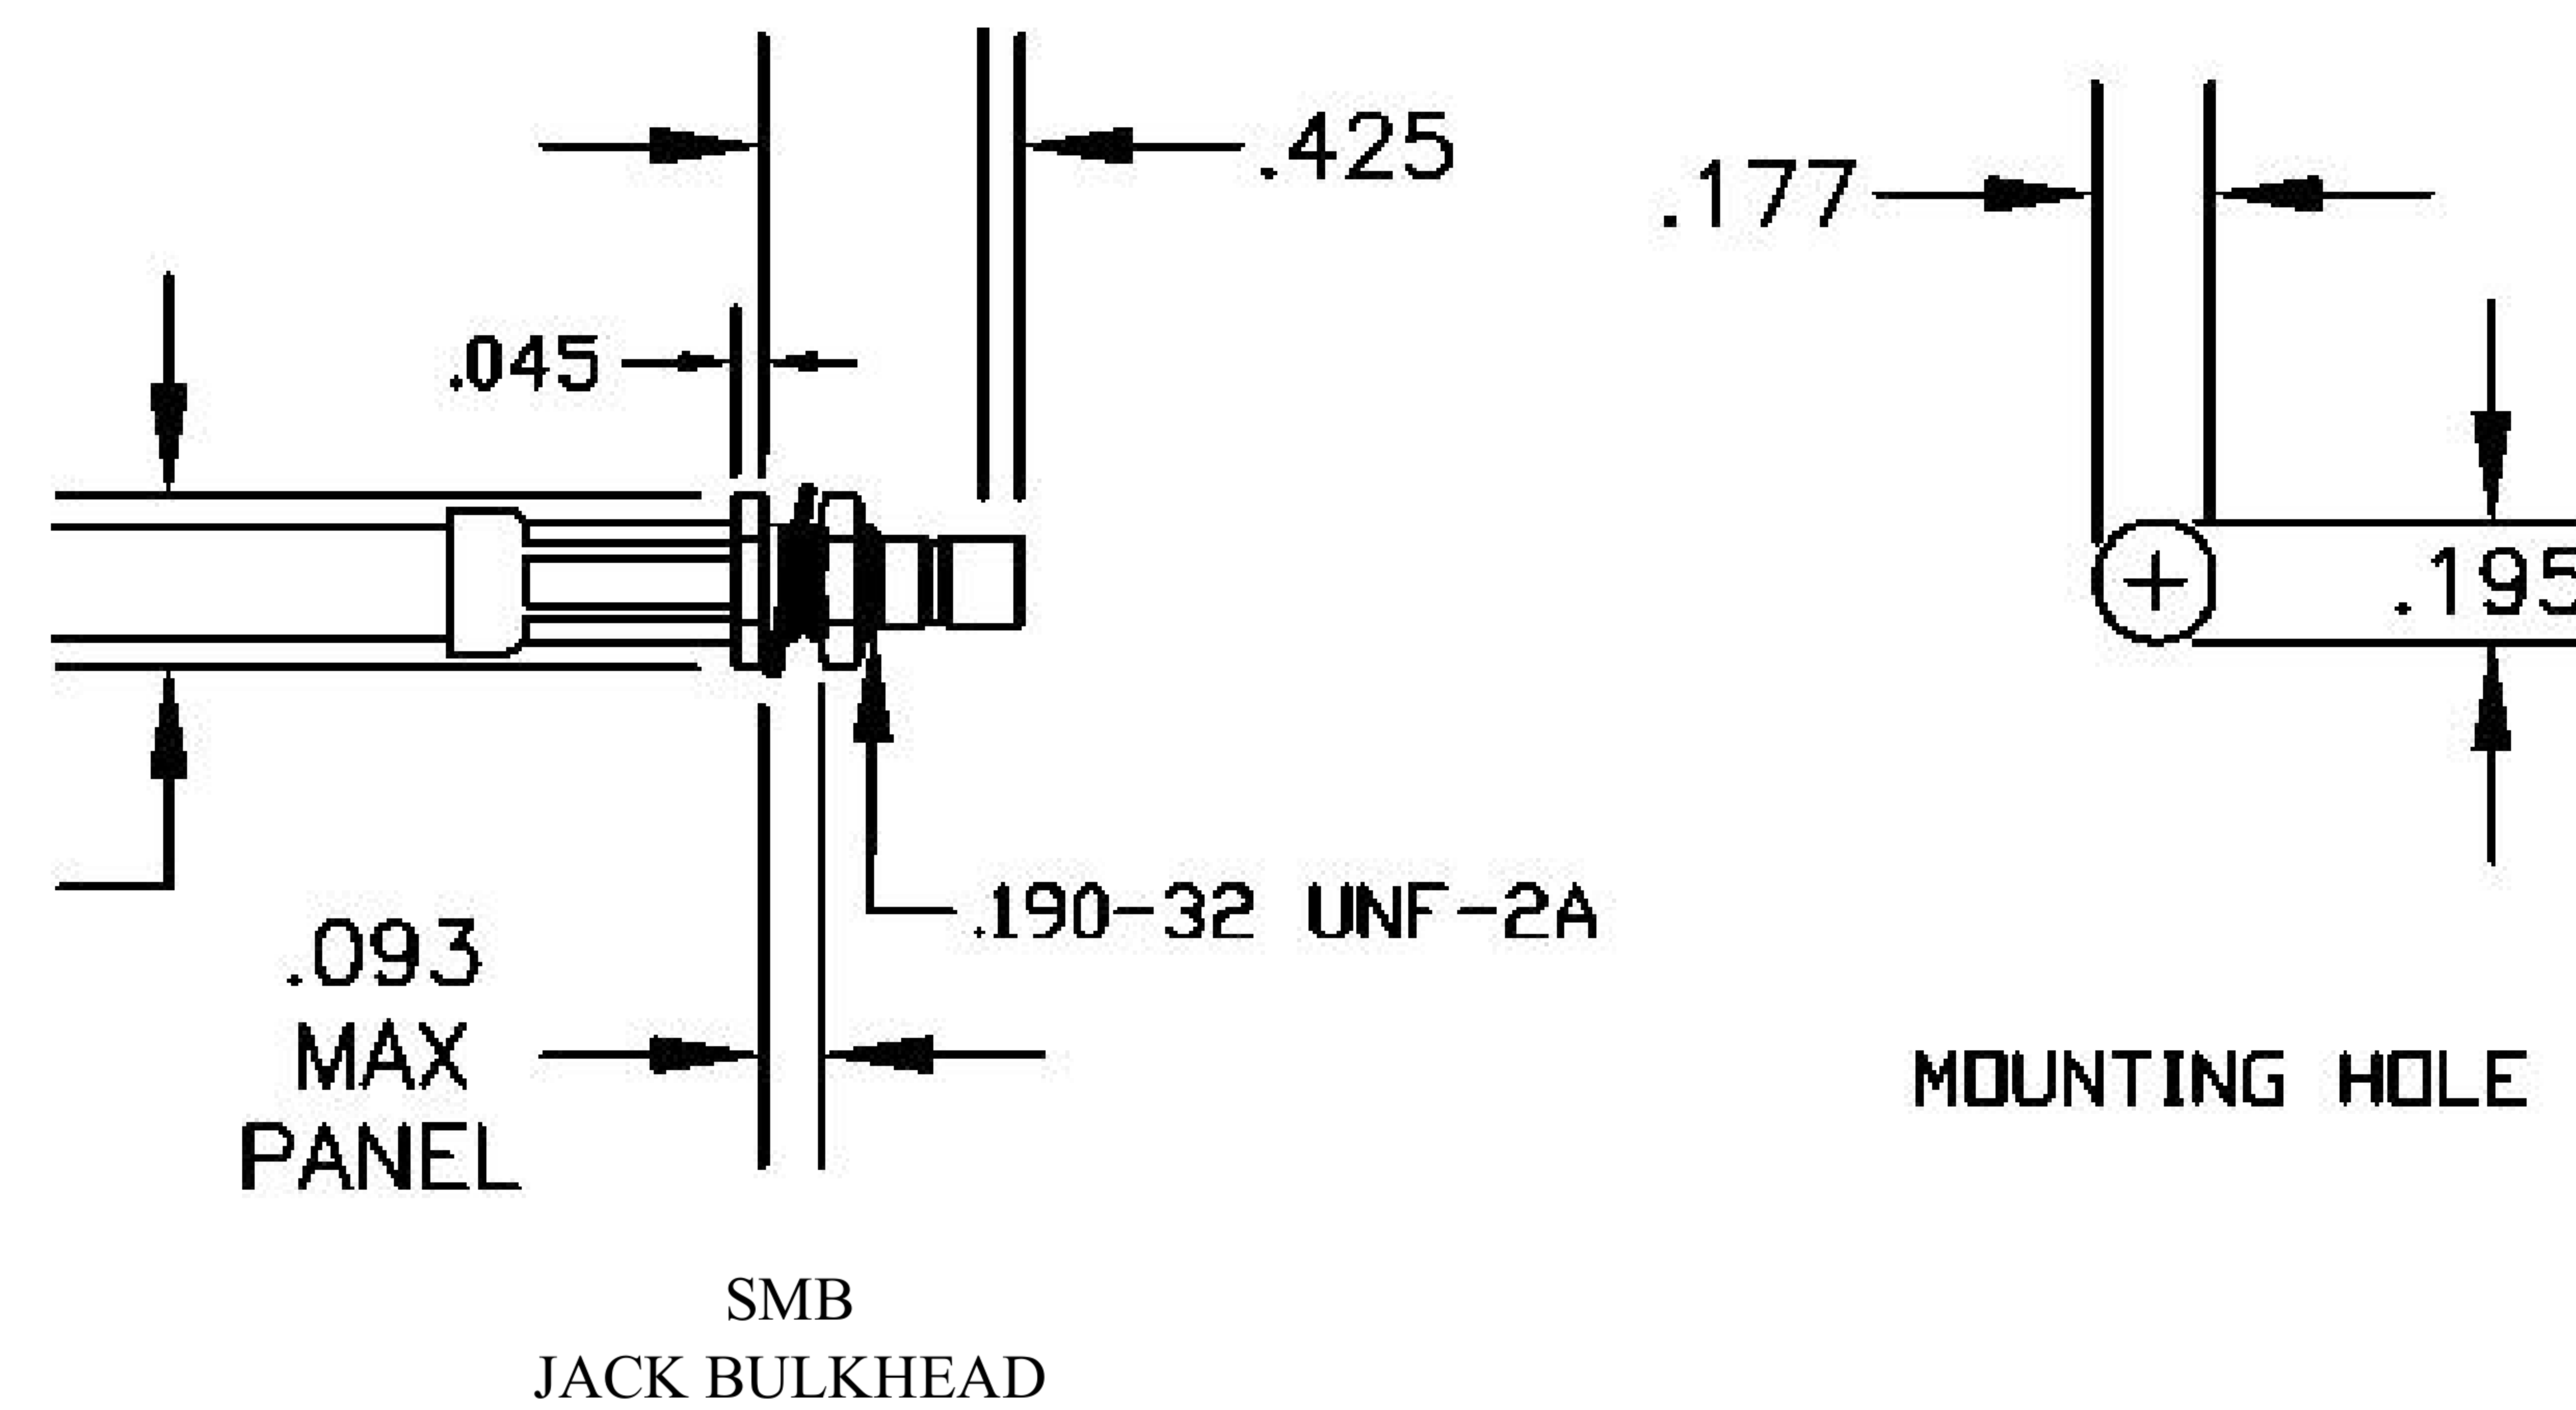

COMPONENTS	IMPEDANCE
SMB PLUG RIGHT ANGLE	50 OHM
SMB JACK BULKHEAD	50 OHM
RG223/U	50 OHM

Standard Lengths	
-12	12"
-24	24"
-36	36"
-48	48"
-60	60"
-XXX	Custom Length in inches

8th Floor, Building 1, Yongfu Science and Technology
Center Industrial Park, Nanzha District 5, Humen, 523900,
Dongguan, Guangdong, China.

Website: www.ebeestock.com

Email: sales@ebeestock.com

COAXIAL & FIBER OPTICS

DWG TITLE	DES_
ET30612	smb-plug-right-angle-to-smb-jack-bulkhead-cable-12-inch-length-using-r g223-coax-rohs-0030612

SIZE A | FSCM NO. 53919 | CAD FILE 073102 | SCALE N/A |

| 127

NOTES:

- UNLESS OTHERWISE SPECIFIED ALL DIMENSIONS ARE NOMINAL.
- ALL SPECIFICATIONS ARE SUBJECT TO CHANGE WITHOUT NOTICE AT ANY TIME.