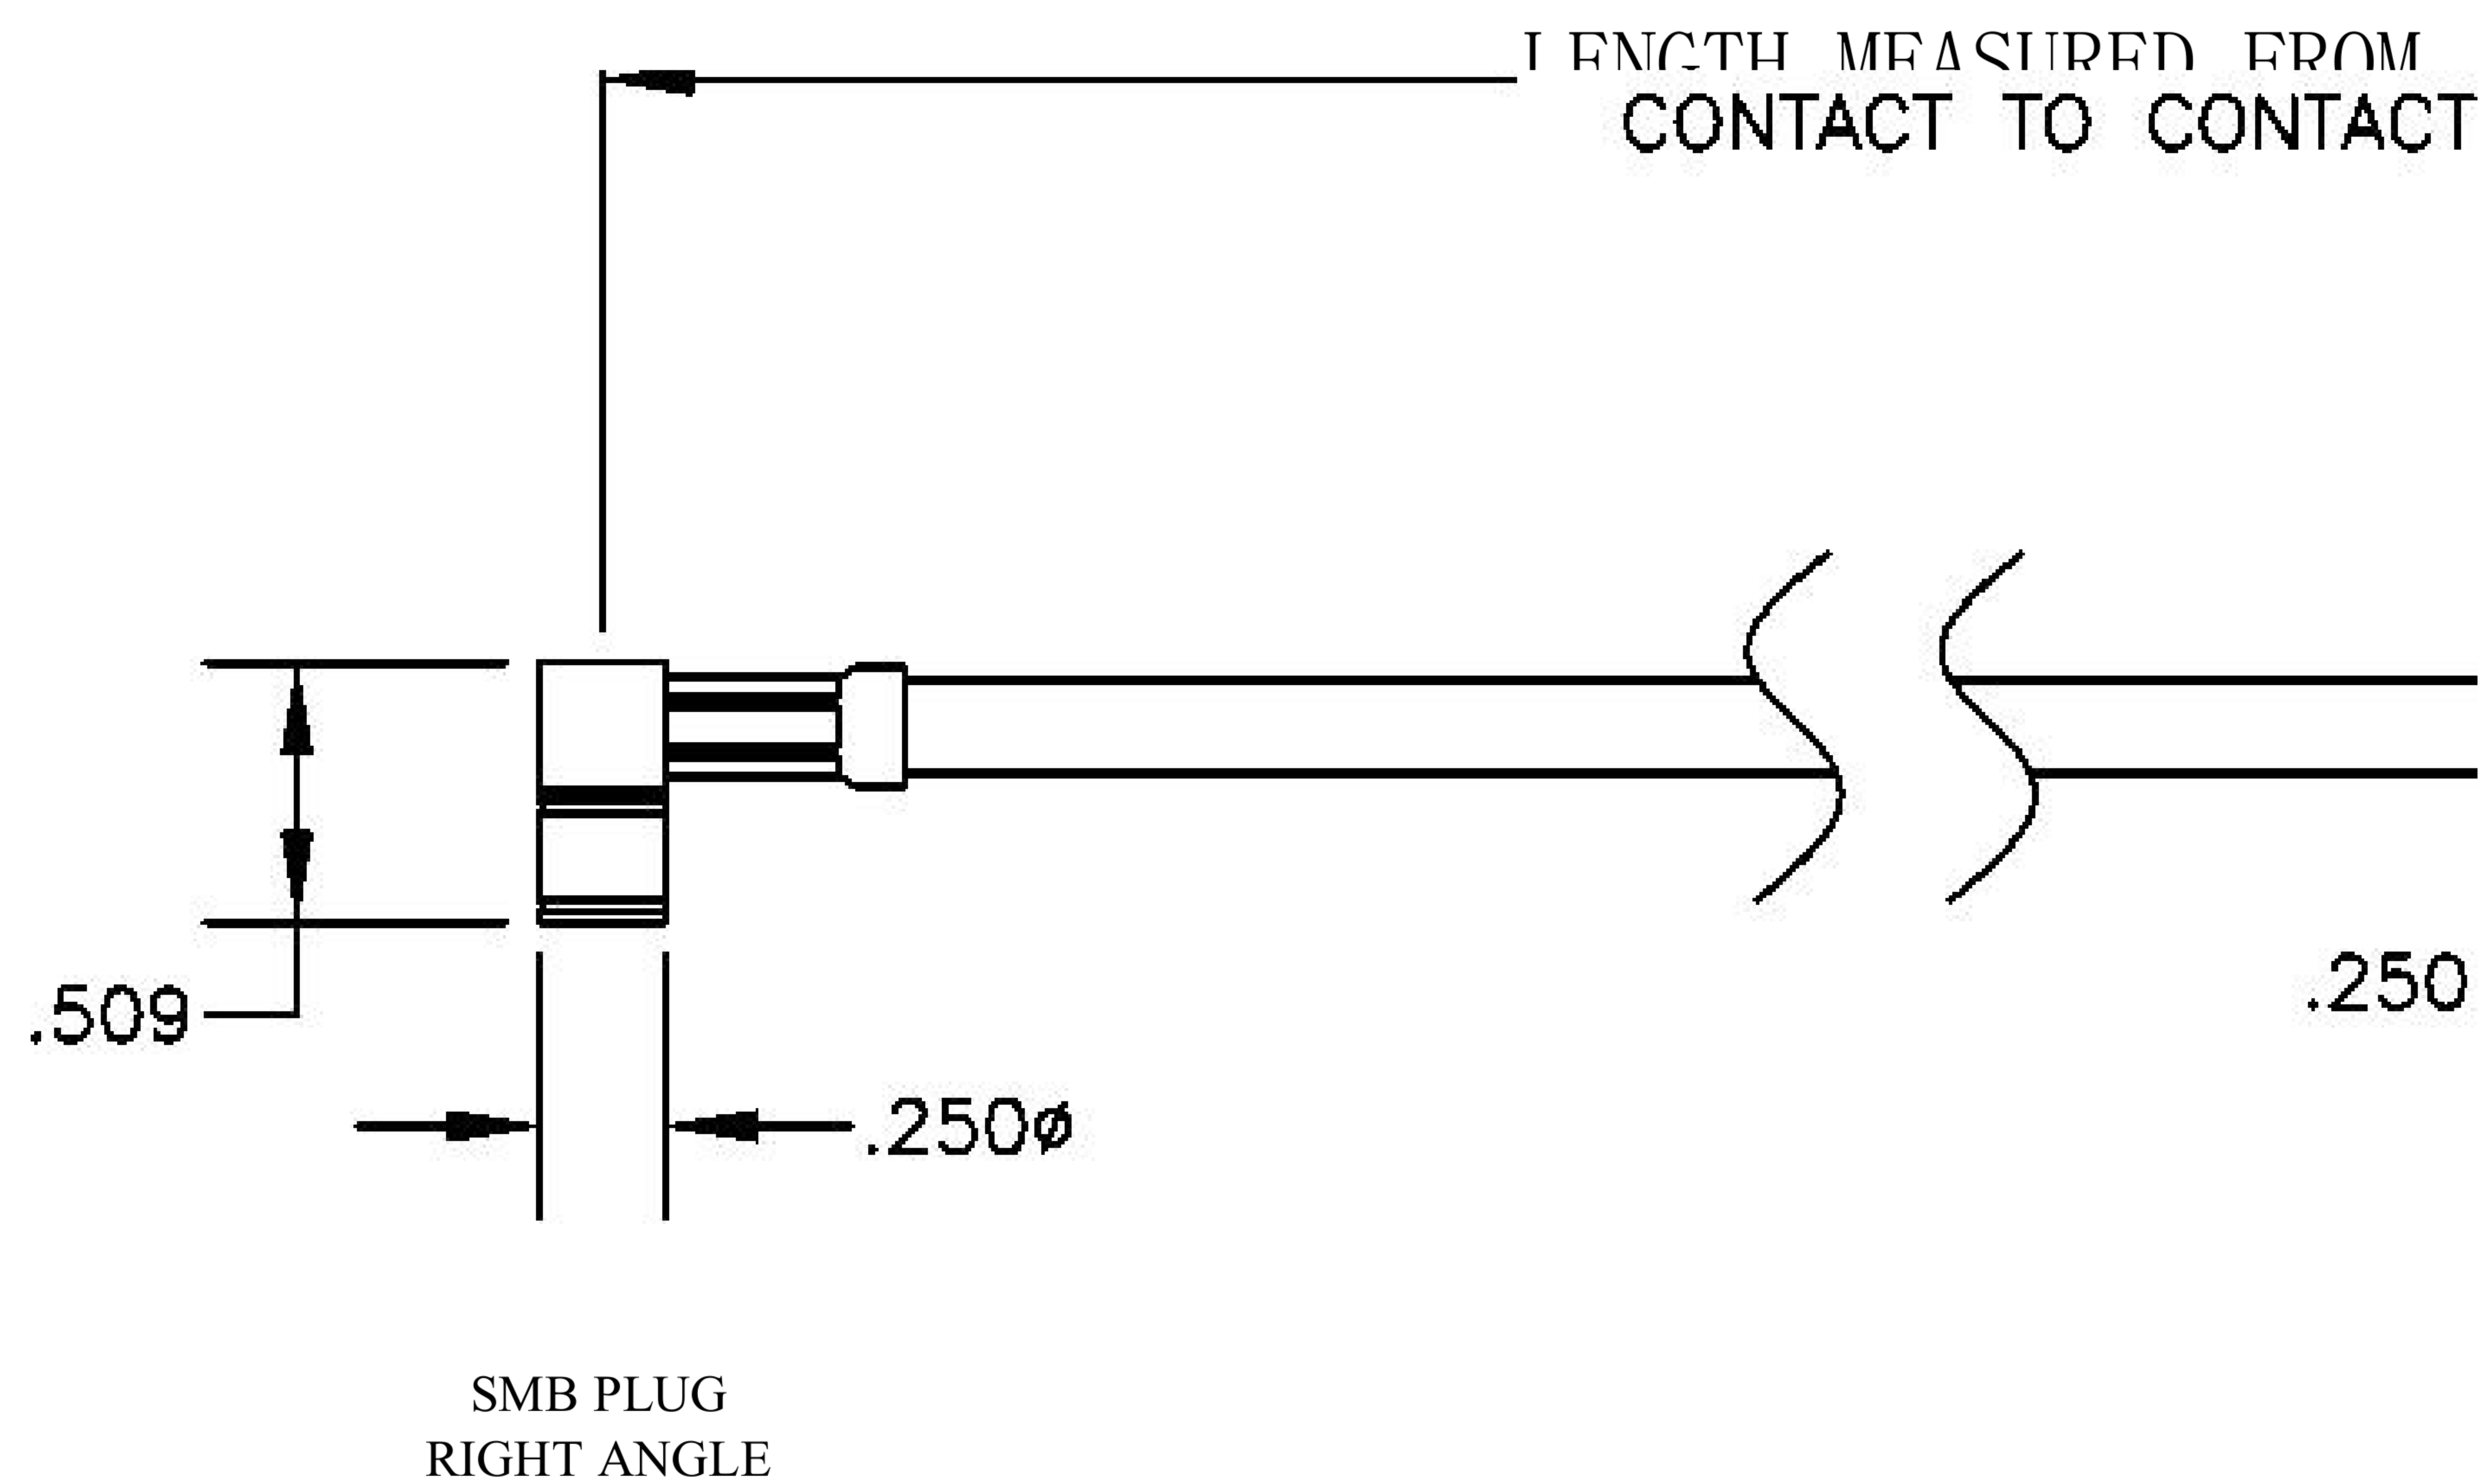

COMPONENTS	IMPEDANCE
SMB PLUG RIGHT ANGLE	50 OHM
SMB JACK BULKHEAD	50 OHM
RG223/U	50 OHM

Standard Lengths	
-12	12"
-24	24"
-36	36"
-48	48"
-60	60"
-XXX	Custom Length in inches

8th Floor, Building 1, Yongfu Science and Technology
Center Industrial Park, Nanzha District 5, Humen, 523900,
Dongguan, Guangdong, China.

Website: www.ebeestock.com

Email: sales@ebeestock.com

COAXIAL & FIBER OPTICS

DWG TITLE	DES_
ET30612	smb-plug-right-angle-to-smb-jack-bulkhead-cable-12-inch-length-using-r g223-coax-rohs-0030612

SIZE A | FSCM NO. 53919 | CAD FILE 073102 | SCALE N/A |

| 127

NOTES:

- UNLESS OTHERWISE SPECIFIED ALL DIMENSIONS ARE NOMINAL.
- ALL SPECIFICATIONS ARE SUBJECT TO CHANGE WITHOUT NOTICE AT ANY TIME.