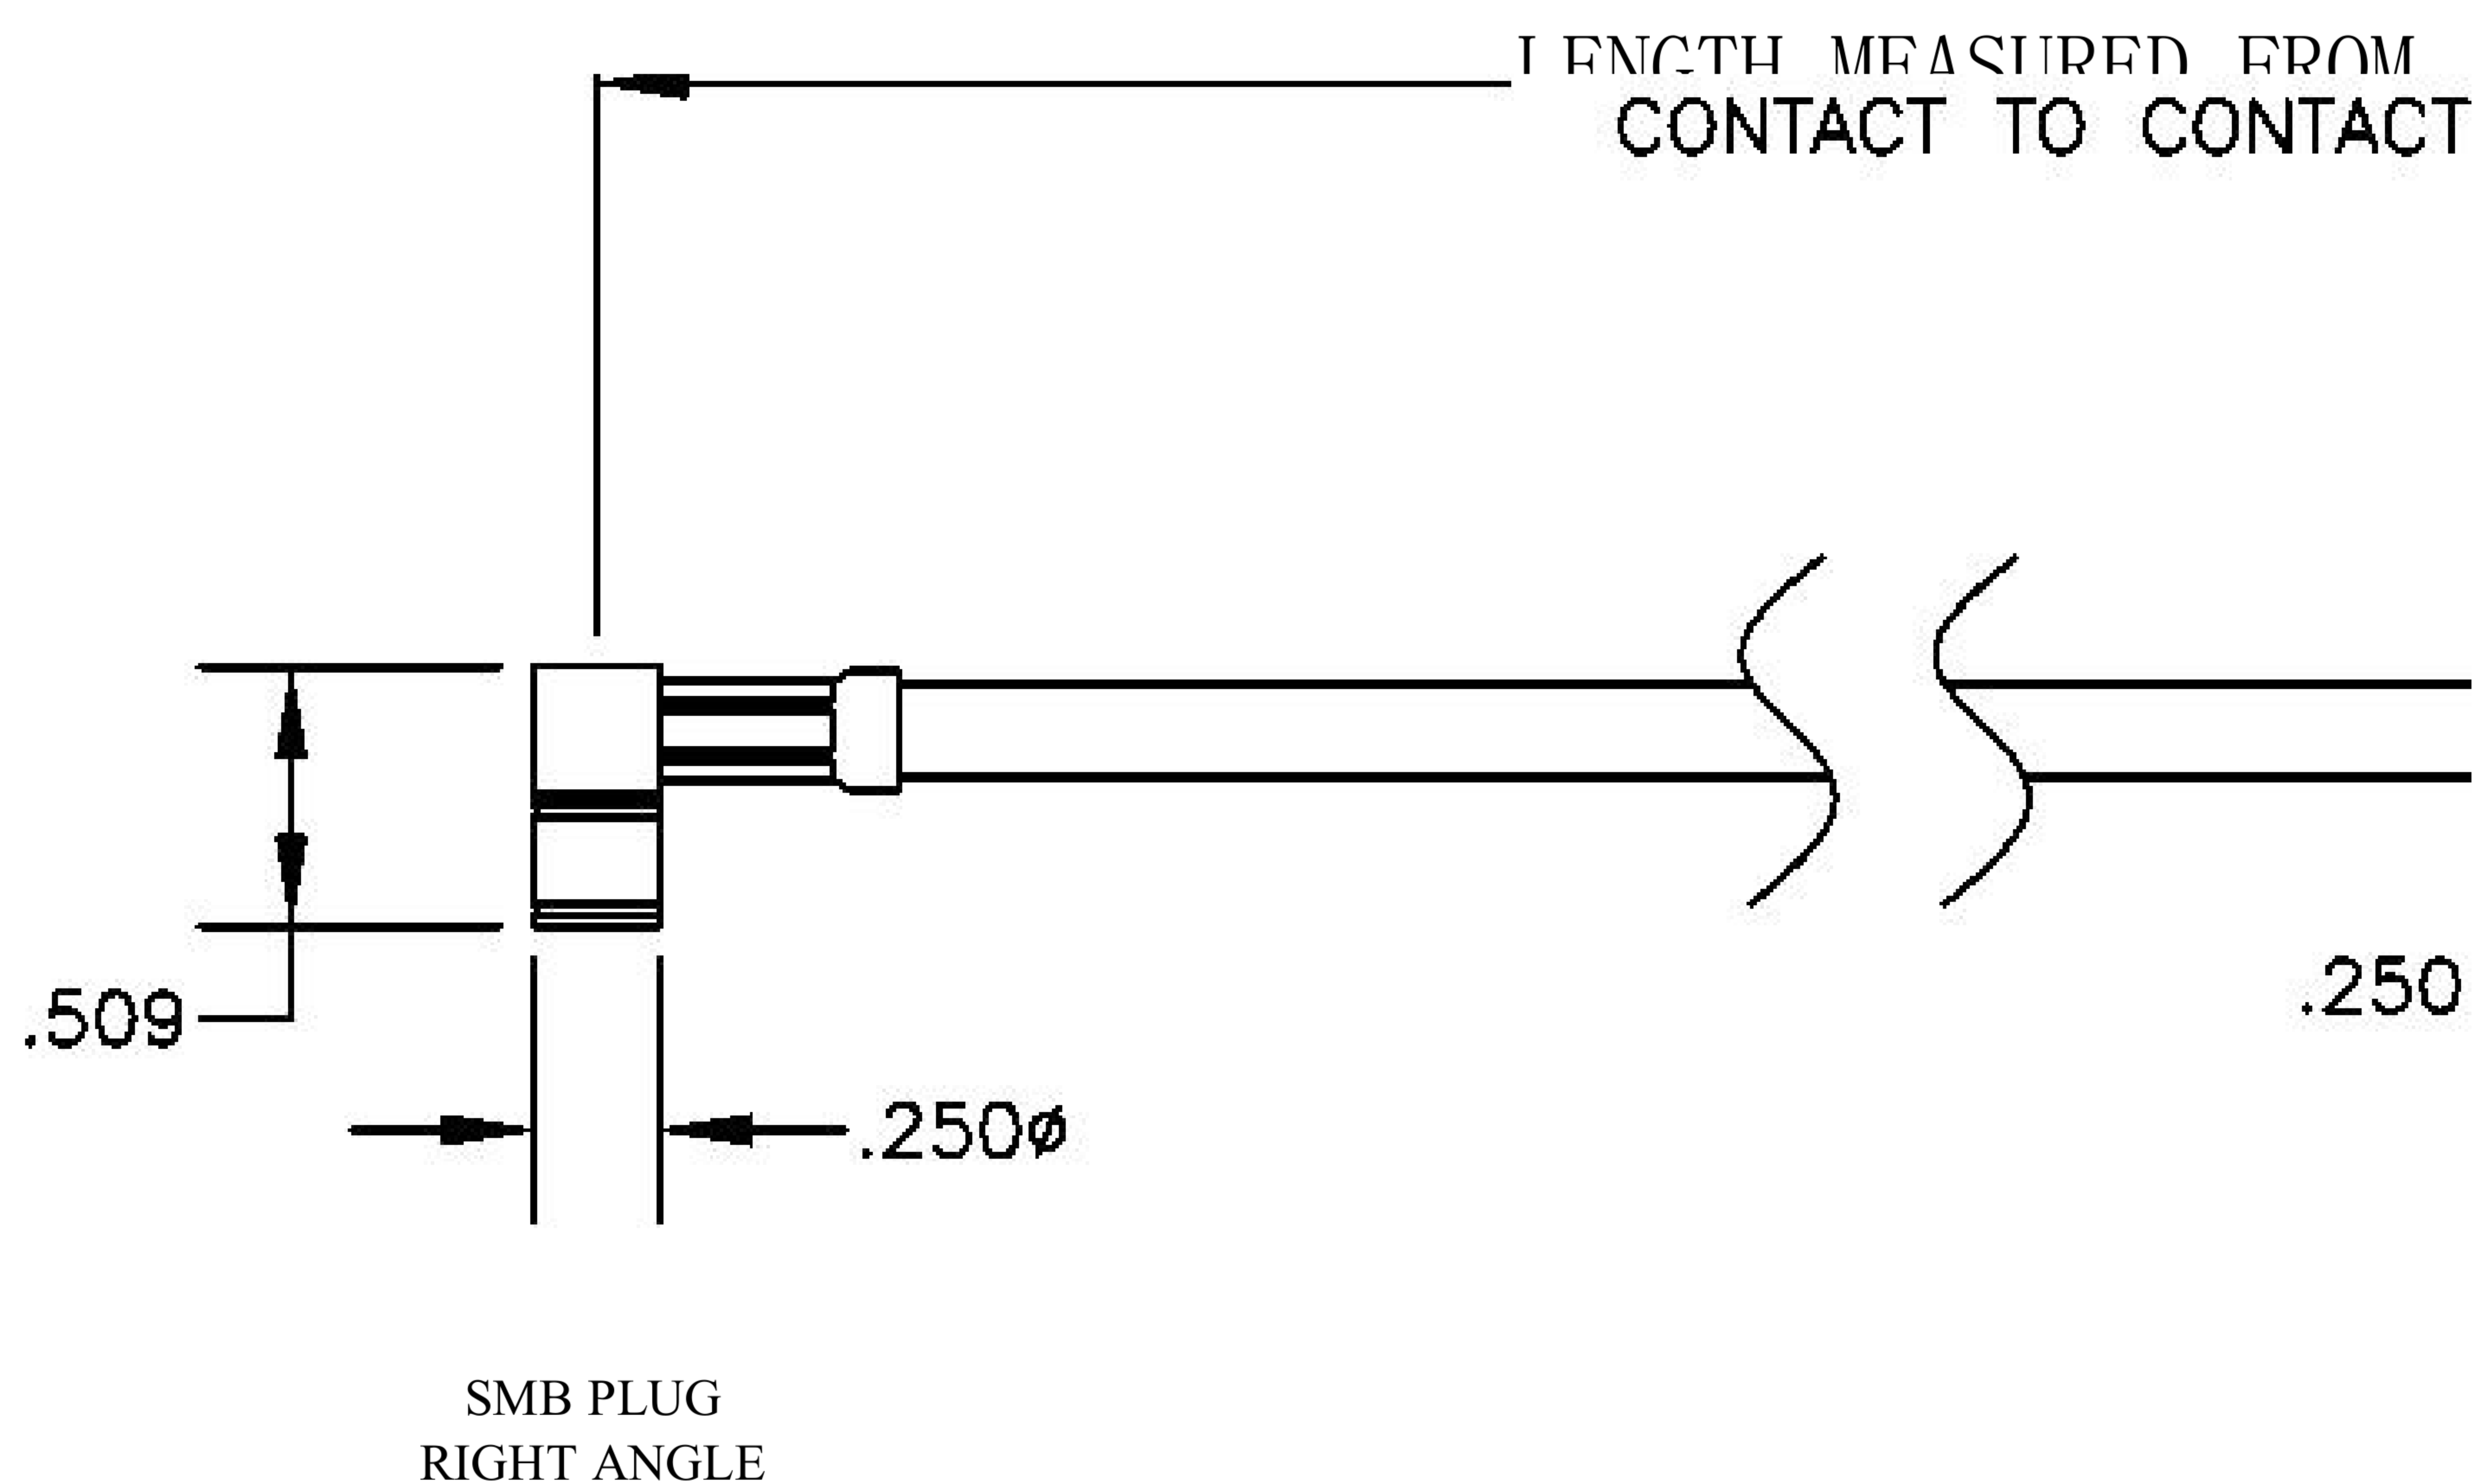

COMPONENTS	IMPEDANCE
SMB PLUG RIGHT ANGLE	50 OHM
SMB JACK BULKHEAD	50 OHM
RG223/U	50 OHM

Standard Lengths	
-12	12"
-24	24"
-36	36"
-48	48"
-60	60"
-XXX	Custom Length in inches

8th Floor, Building 1, Yongfu Science and Technology Center Industrial Park, Nanzha District 5, Humen, 523900, Dongguan, Guangdong, China.

Website: www.ebeestock.com

Email: sales@ebeestock.com

COAXIAL & FIBER OPTICS

DWG TITLE	ET30613	DES_	smb-plug-right-angle-to-smb-jack-bulkhead-cable-12-inch-length-using-rg223-coax-rohs-0030612
-----------	---------	------	--

SIZE A | FSCM NO. 53919 | CAD FILE 073102 | SCALE N/A |

NOTES:

1. UNLESS OTHERWISE SPECIFIED ALL DIMENSIONS ARE NOMINAL.
2. ALL SPECIFICATIONS ARE SUBJECT TO CHANGE WITHOUT NOTICE AT ANY TIME.