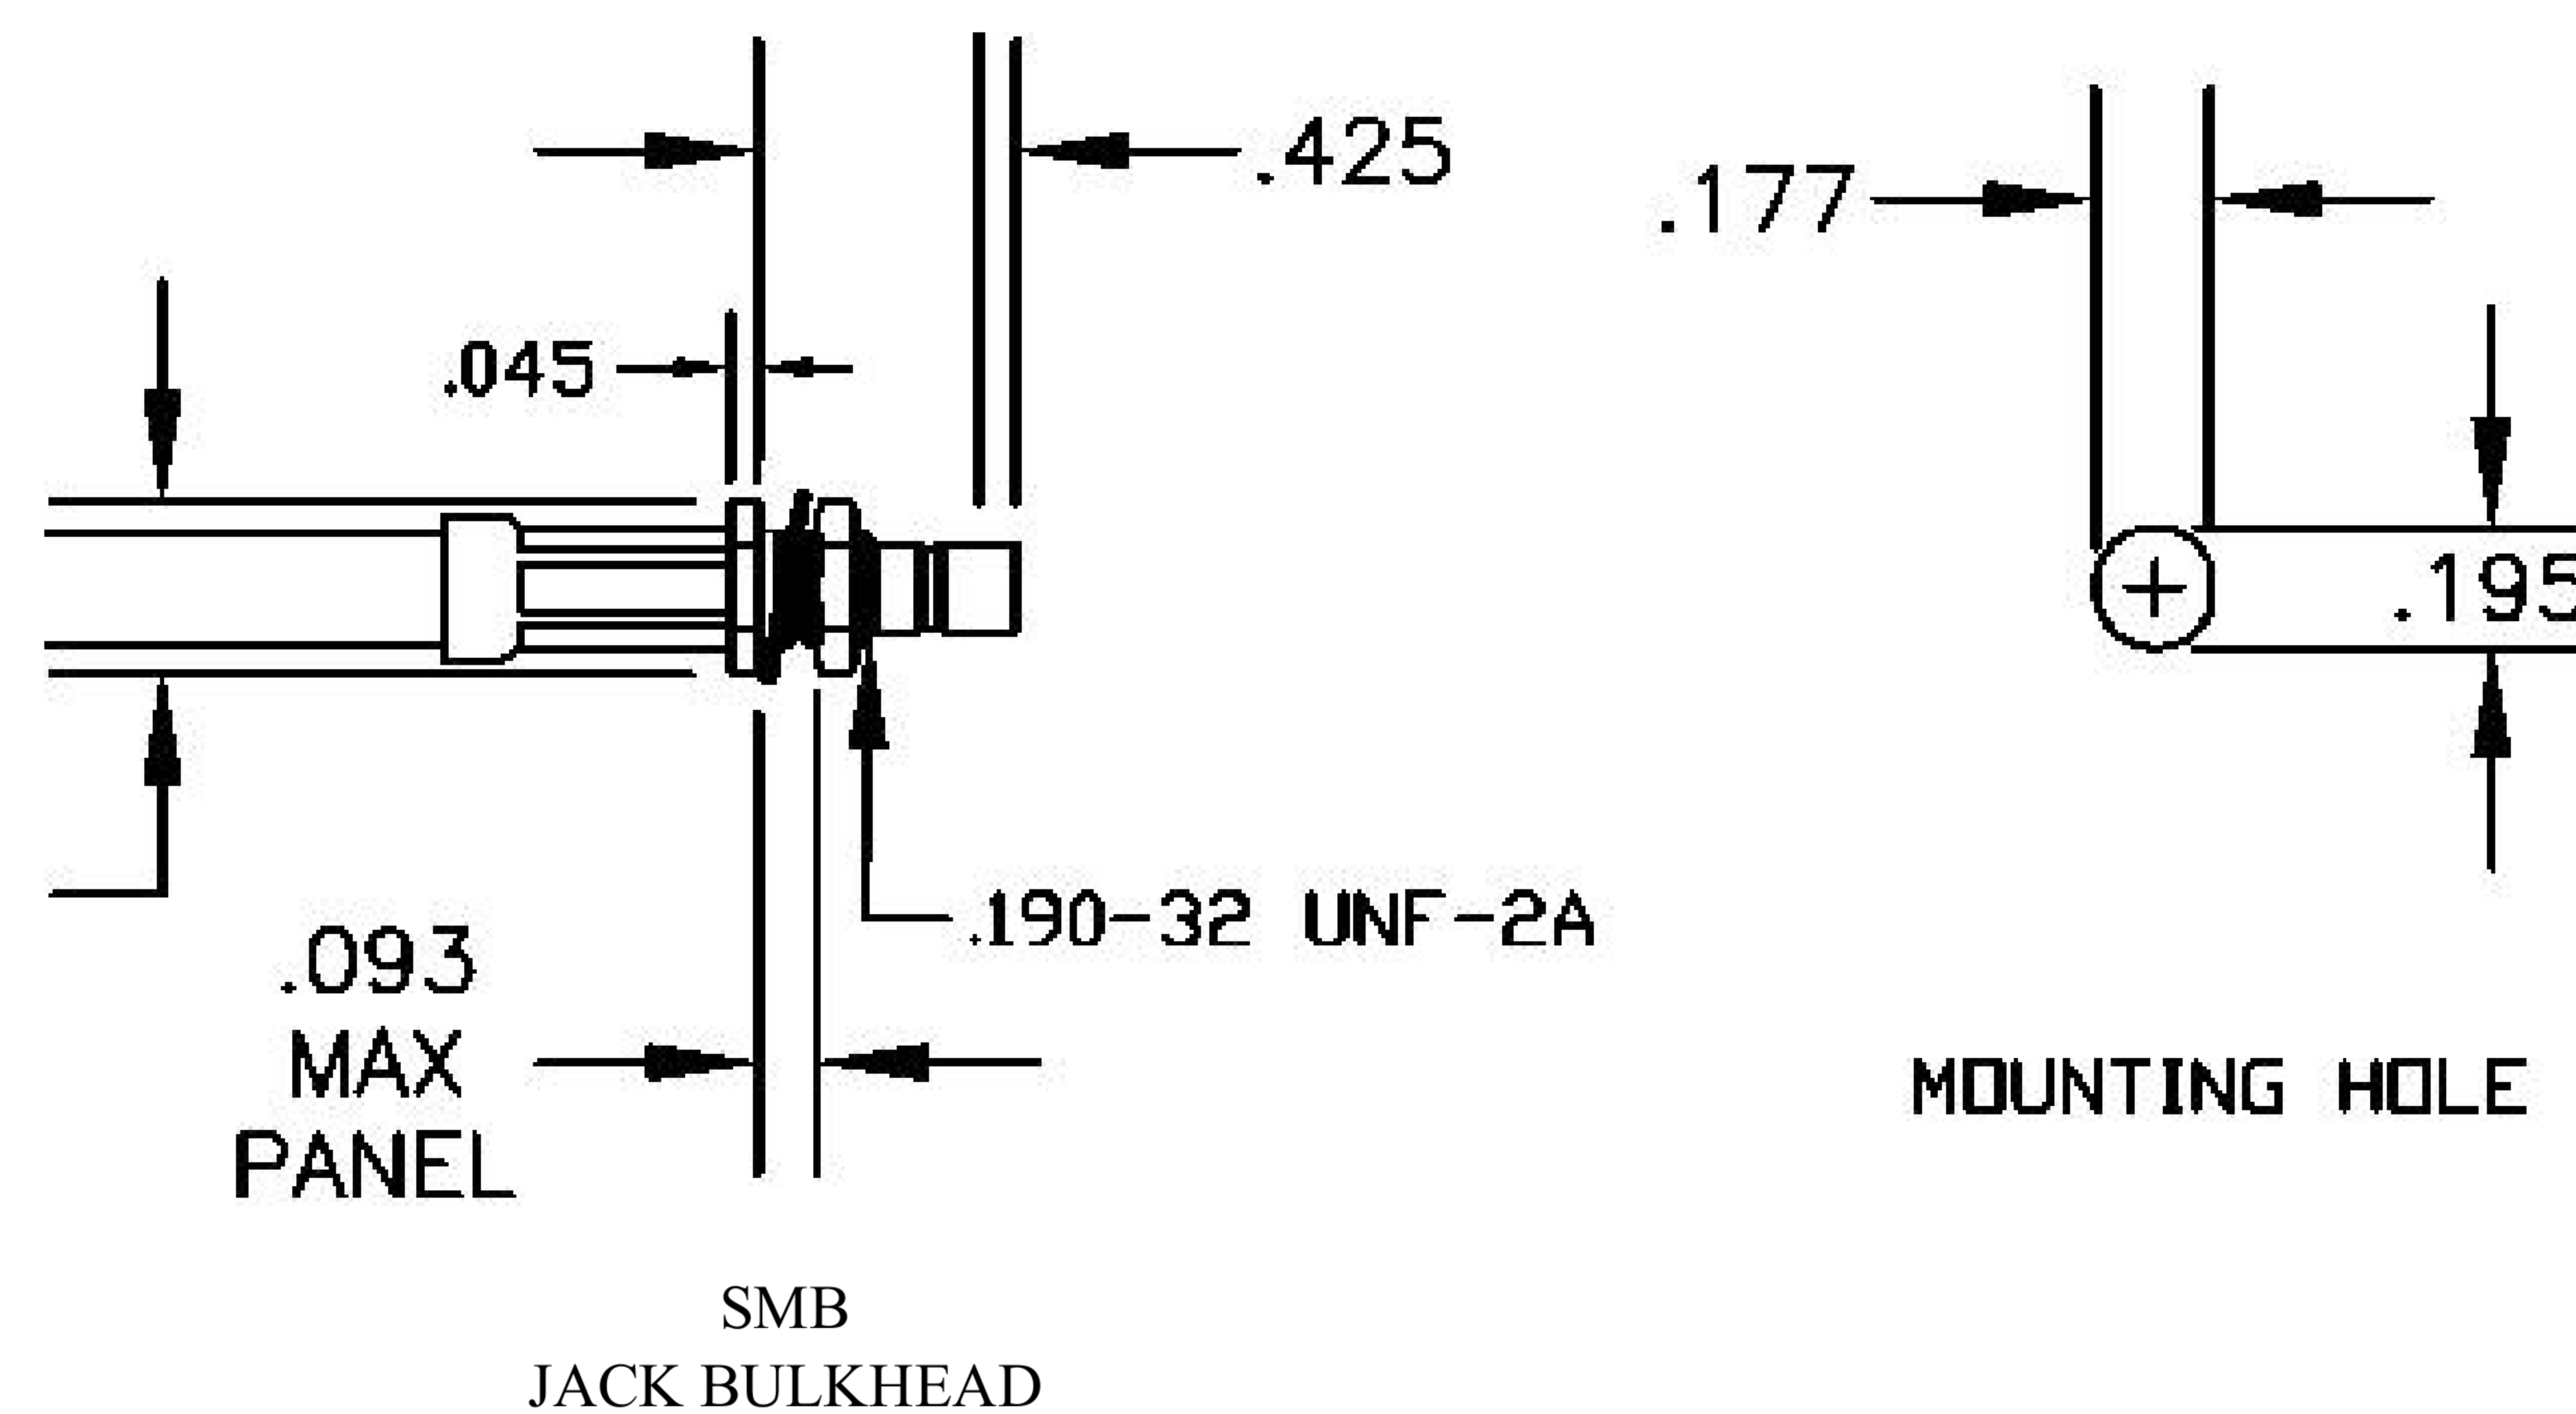

COMPONENTS	IMPEDANCE
SMB PLUG RIGHT ANGLE	50 OHM
SMB JACK BULKHEAD	50 OHM
RG223/U	50 OHM

Standard Lengths	
-12	12"
-24	24"
-36	36"
-48	48"
-60	60"
-XXX	Custom Length in inches

8th Floor, Building 1, Yongfu Science and Technology Center Industrial Park, Nanzha District 5, Humen, 523900, Dongguan, Guangdong, China.

Website: www.ebeestock.com

Email: sales@ebeestock.com

COAXIAL & FIBER OPTICS

DWG TITLE	ET30613	DES_	smb-plug-right-angle-to-smb-jack-bulkhead-cable-12-inch-length-using-rg223-coax-rohs-0030612
-----------	---------	------	--

SIZE A | FSCM NO. 53919 | CAD FILE 073102 | SCALE N/A |

NOTES:

1. UNLESS OTHERWISE SPECIFIED ALL DIMENSIONS ARE NOMINAL.
2. ALL SPECIFICATIONS ARE SUBJECT TO CHANGE WITHOUT NOTICE AT ANY TIME.