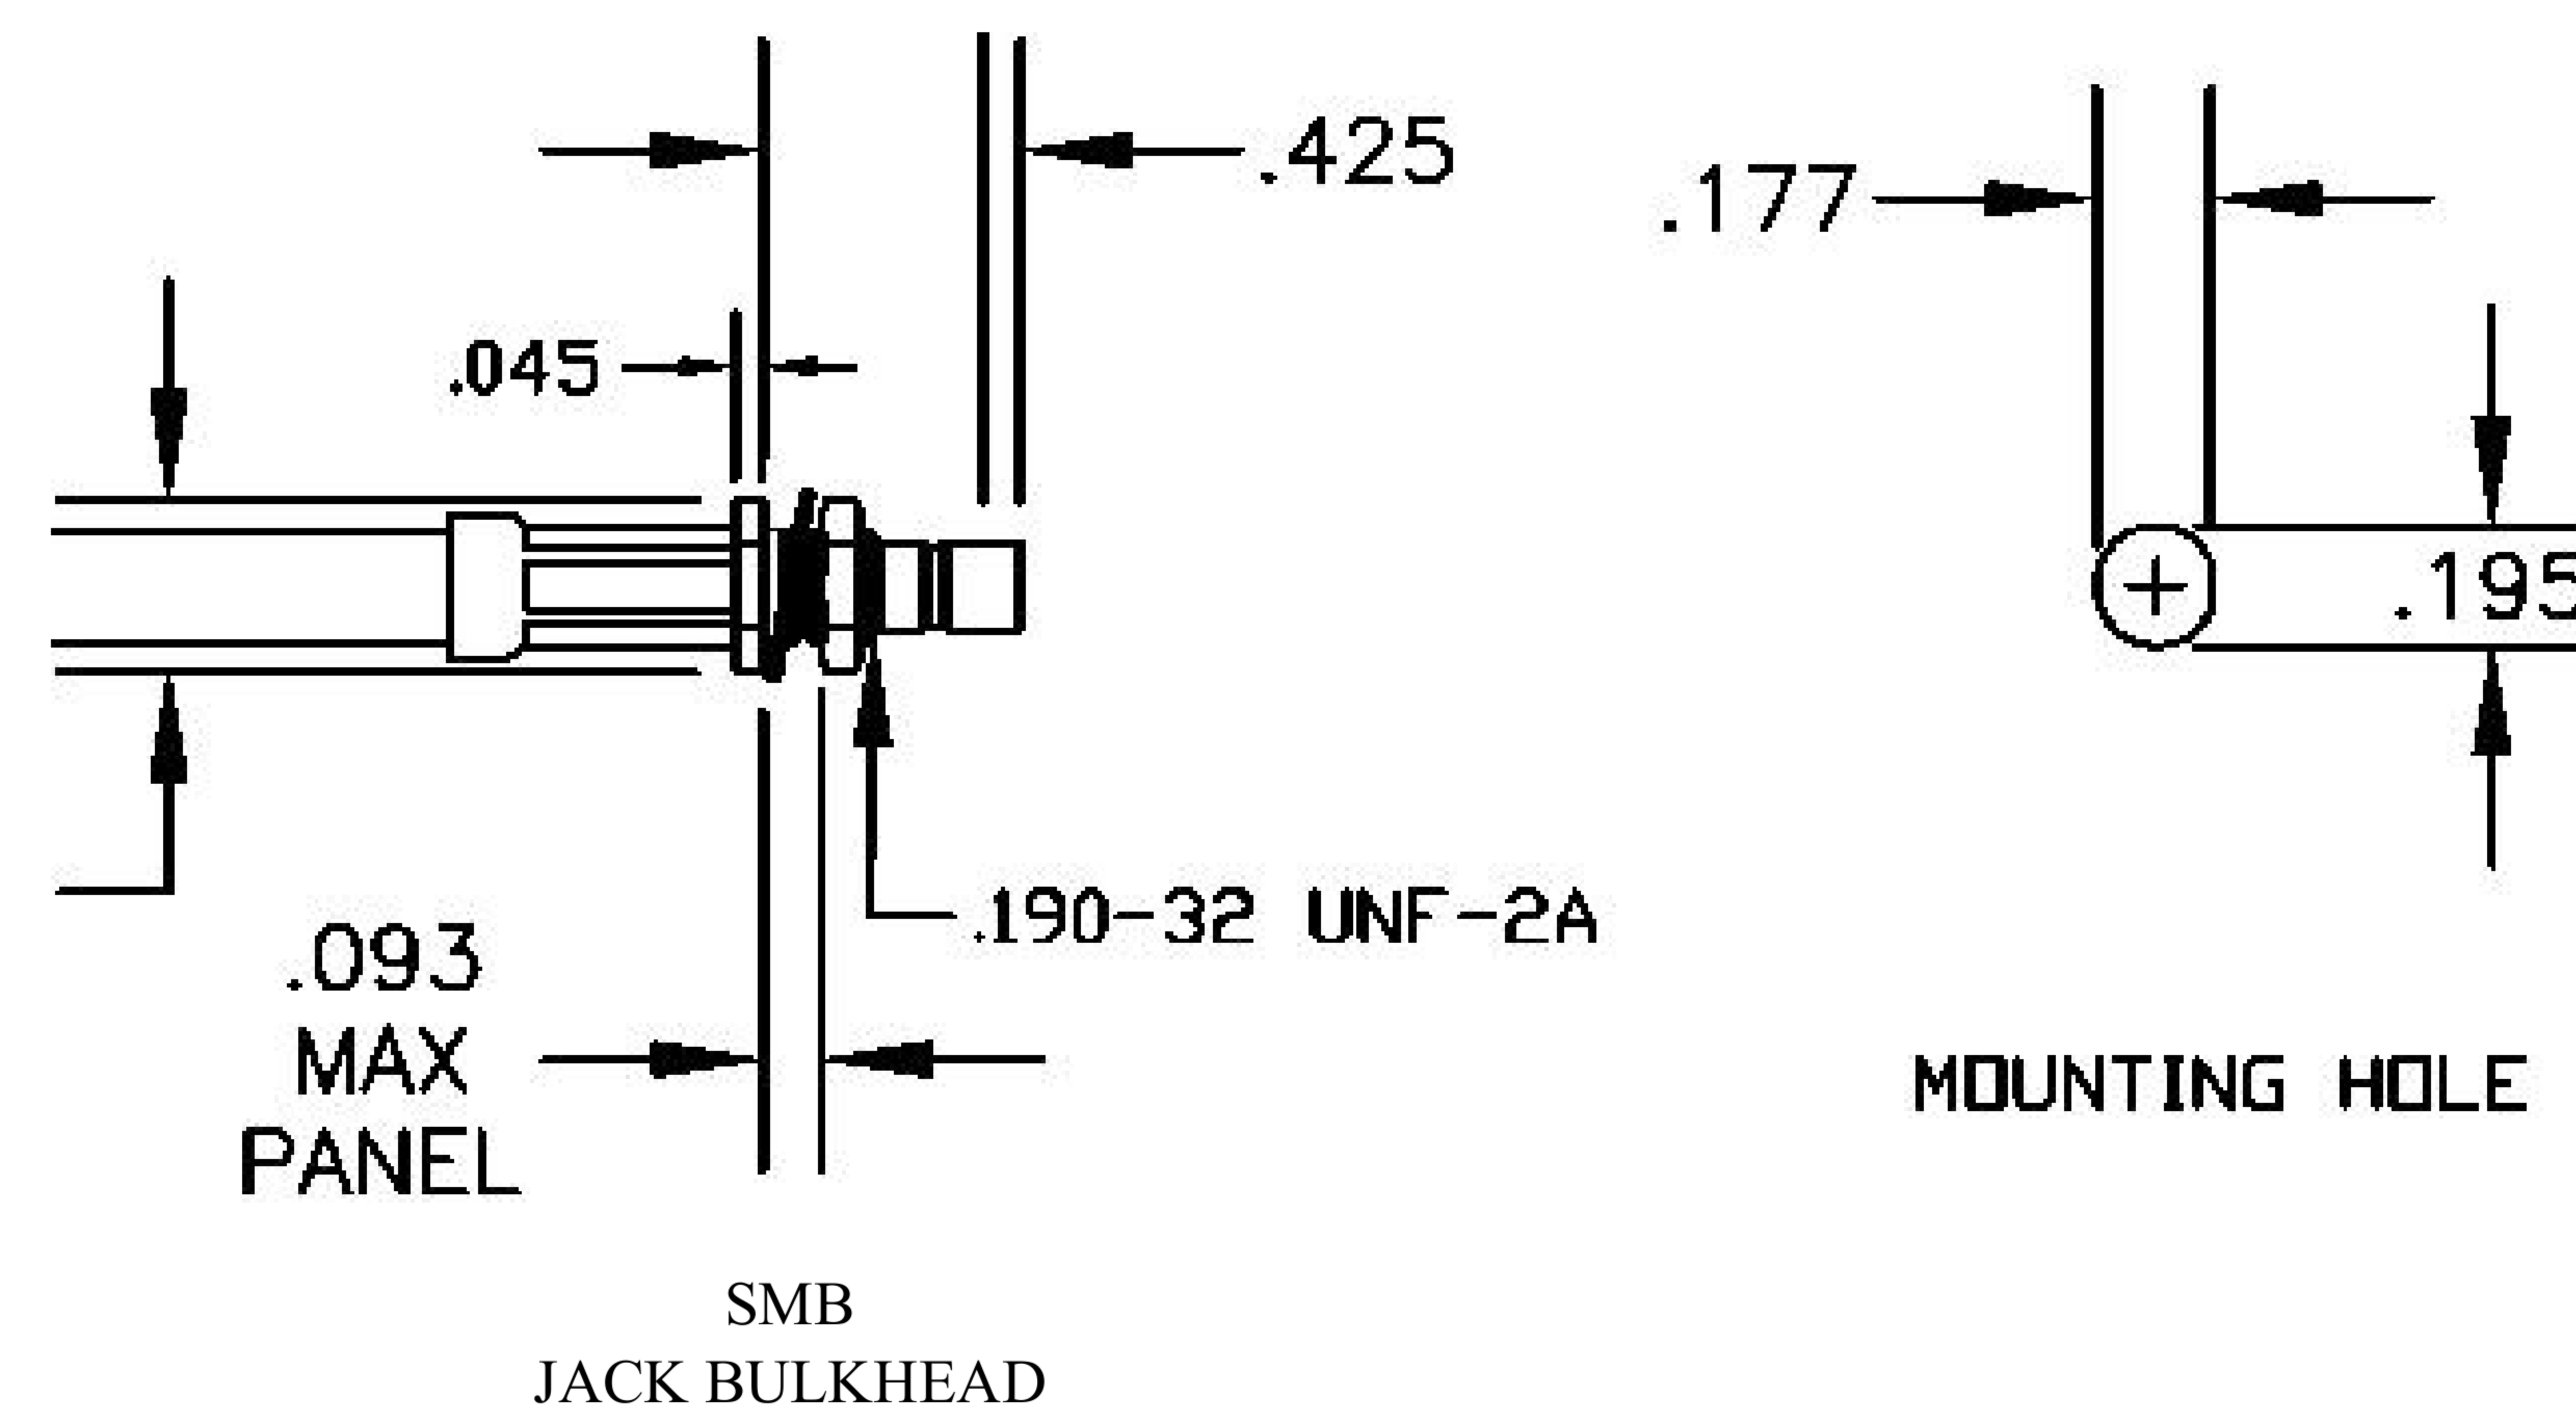

COMPONENTS	IMPEDANCE
SMB PLUG RIGHT ANGLE	50 OHM
SMB JACK BULKHEAD	50 OHM
RG223/U	50 OHM

Standard Lengths	
-12	12"
-24	24"
-36	36"
-48	48"
-60	60"
-XXX	Custom Length in inches

8th Floor, Building 1, Yongfu Science and Technology
Center Industrial Park, Nanzha District 5, Humen, 523900,
Dongguan, Guangdong, China.

Website: www.ebeestock.com

Email: sales@ebeestock.com

COAXIAL & FIBER OPTICS

DWG TITLE	DES_
ET30614	smb-plug-right-angle-to-smb-jack-bulkhead-cable-12-inch-length-using-r g223-coax-rohs-0030612

SIZE A | FSCM NO. 53919 | CAD FILE 073102 | SCALE N/A |

| 127

NOTES:

- UNLESS OTHERWISE SPECIFIED ALL DIMENSIONS ARE NOMINAL.
- ALL SPECIFICATIONS ARE SUBJECT TO CHANGE WITHOUT NOTICE AT ANY TIME.