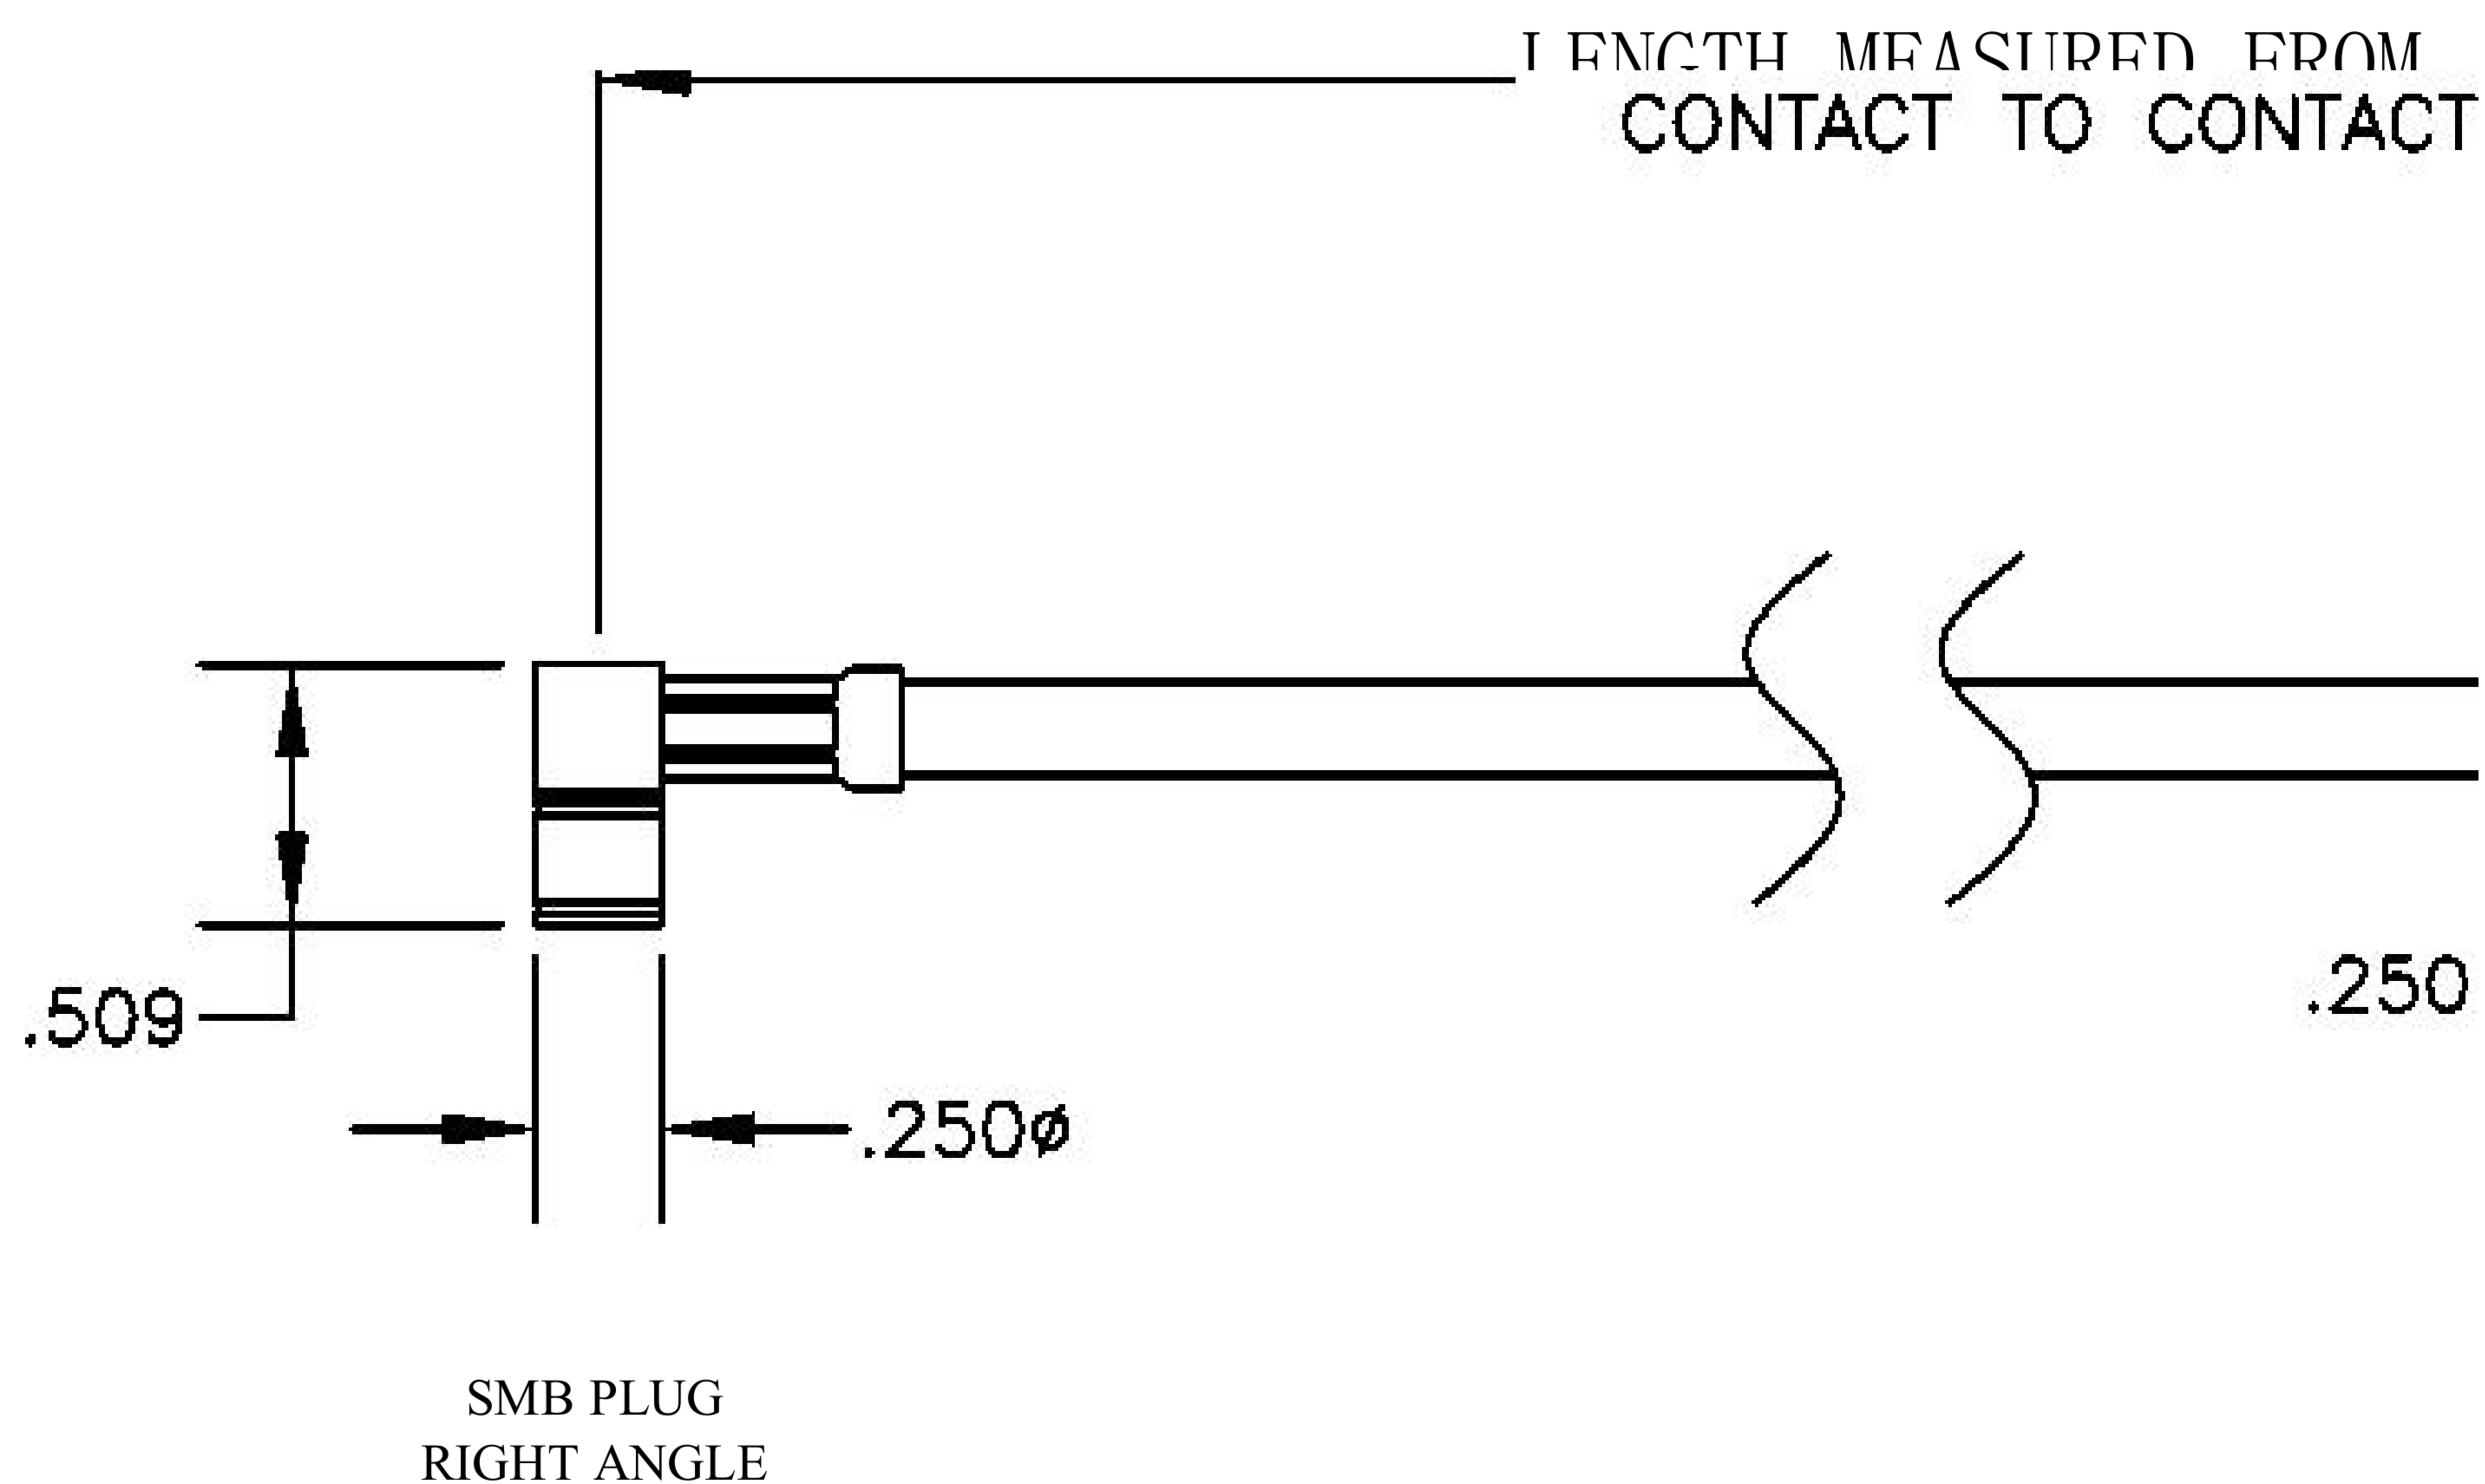

COMPONENTS	IMPEDANCE
SMB PLUG RIGHT ANGLE	50 OHM
SMB JACK BULKHEAD	50 OHM
RG223/U	50 OHM

Standard Lengths	
-12	12"
-24	24"
-36	36"
-48	48"
-60	60"
-XXX	Custom Length in inches

8th Floor, Building 1, Yongfu Science and Technology
Center Industrial Park, Nanzha District 5, Humen, 523900,
Dongguan, Guangdong, China.

Website: www.ebeestock.com

Email: sales@ebeestock.com

COAXIAL & FIBER OPTICS

DWG TITLE	DES_
ET30614	smb-plug-right-angle-to-smb-jack-bulkhead-cable-12-inch-length-using-r g223-coax-rohs-0030612

SIZE A | FSCM NO. 53919 | CAD FILE 073102 | SCALE N/A |

| 127

NOTES:

- UNLESS OTHERWISE SPECIFIED ALL DIMENSIONS ARE NOMINAL.
- ALL SPECIFICATIONS ARE SUBJECT TO CHANGE WITHOUT NOTICE AT ANY TIME.