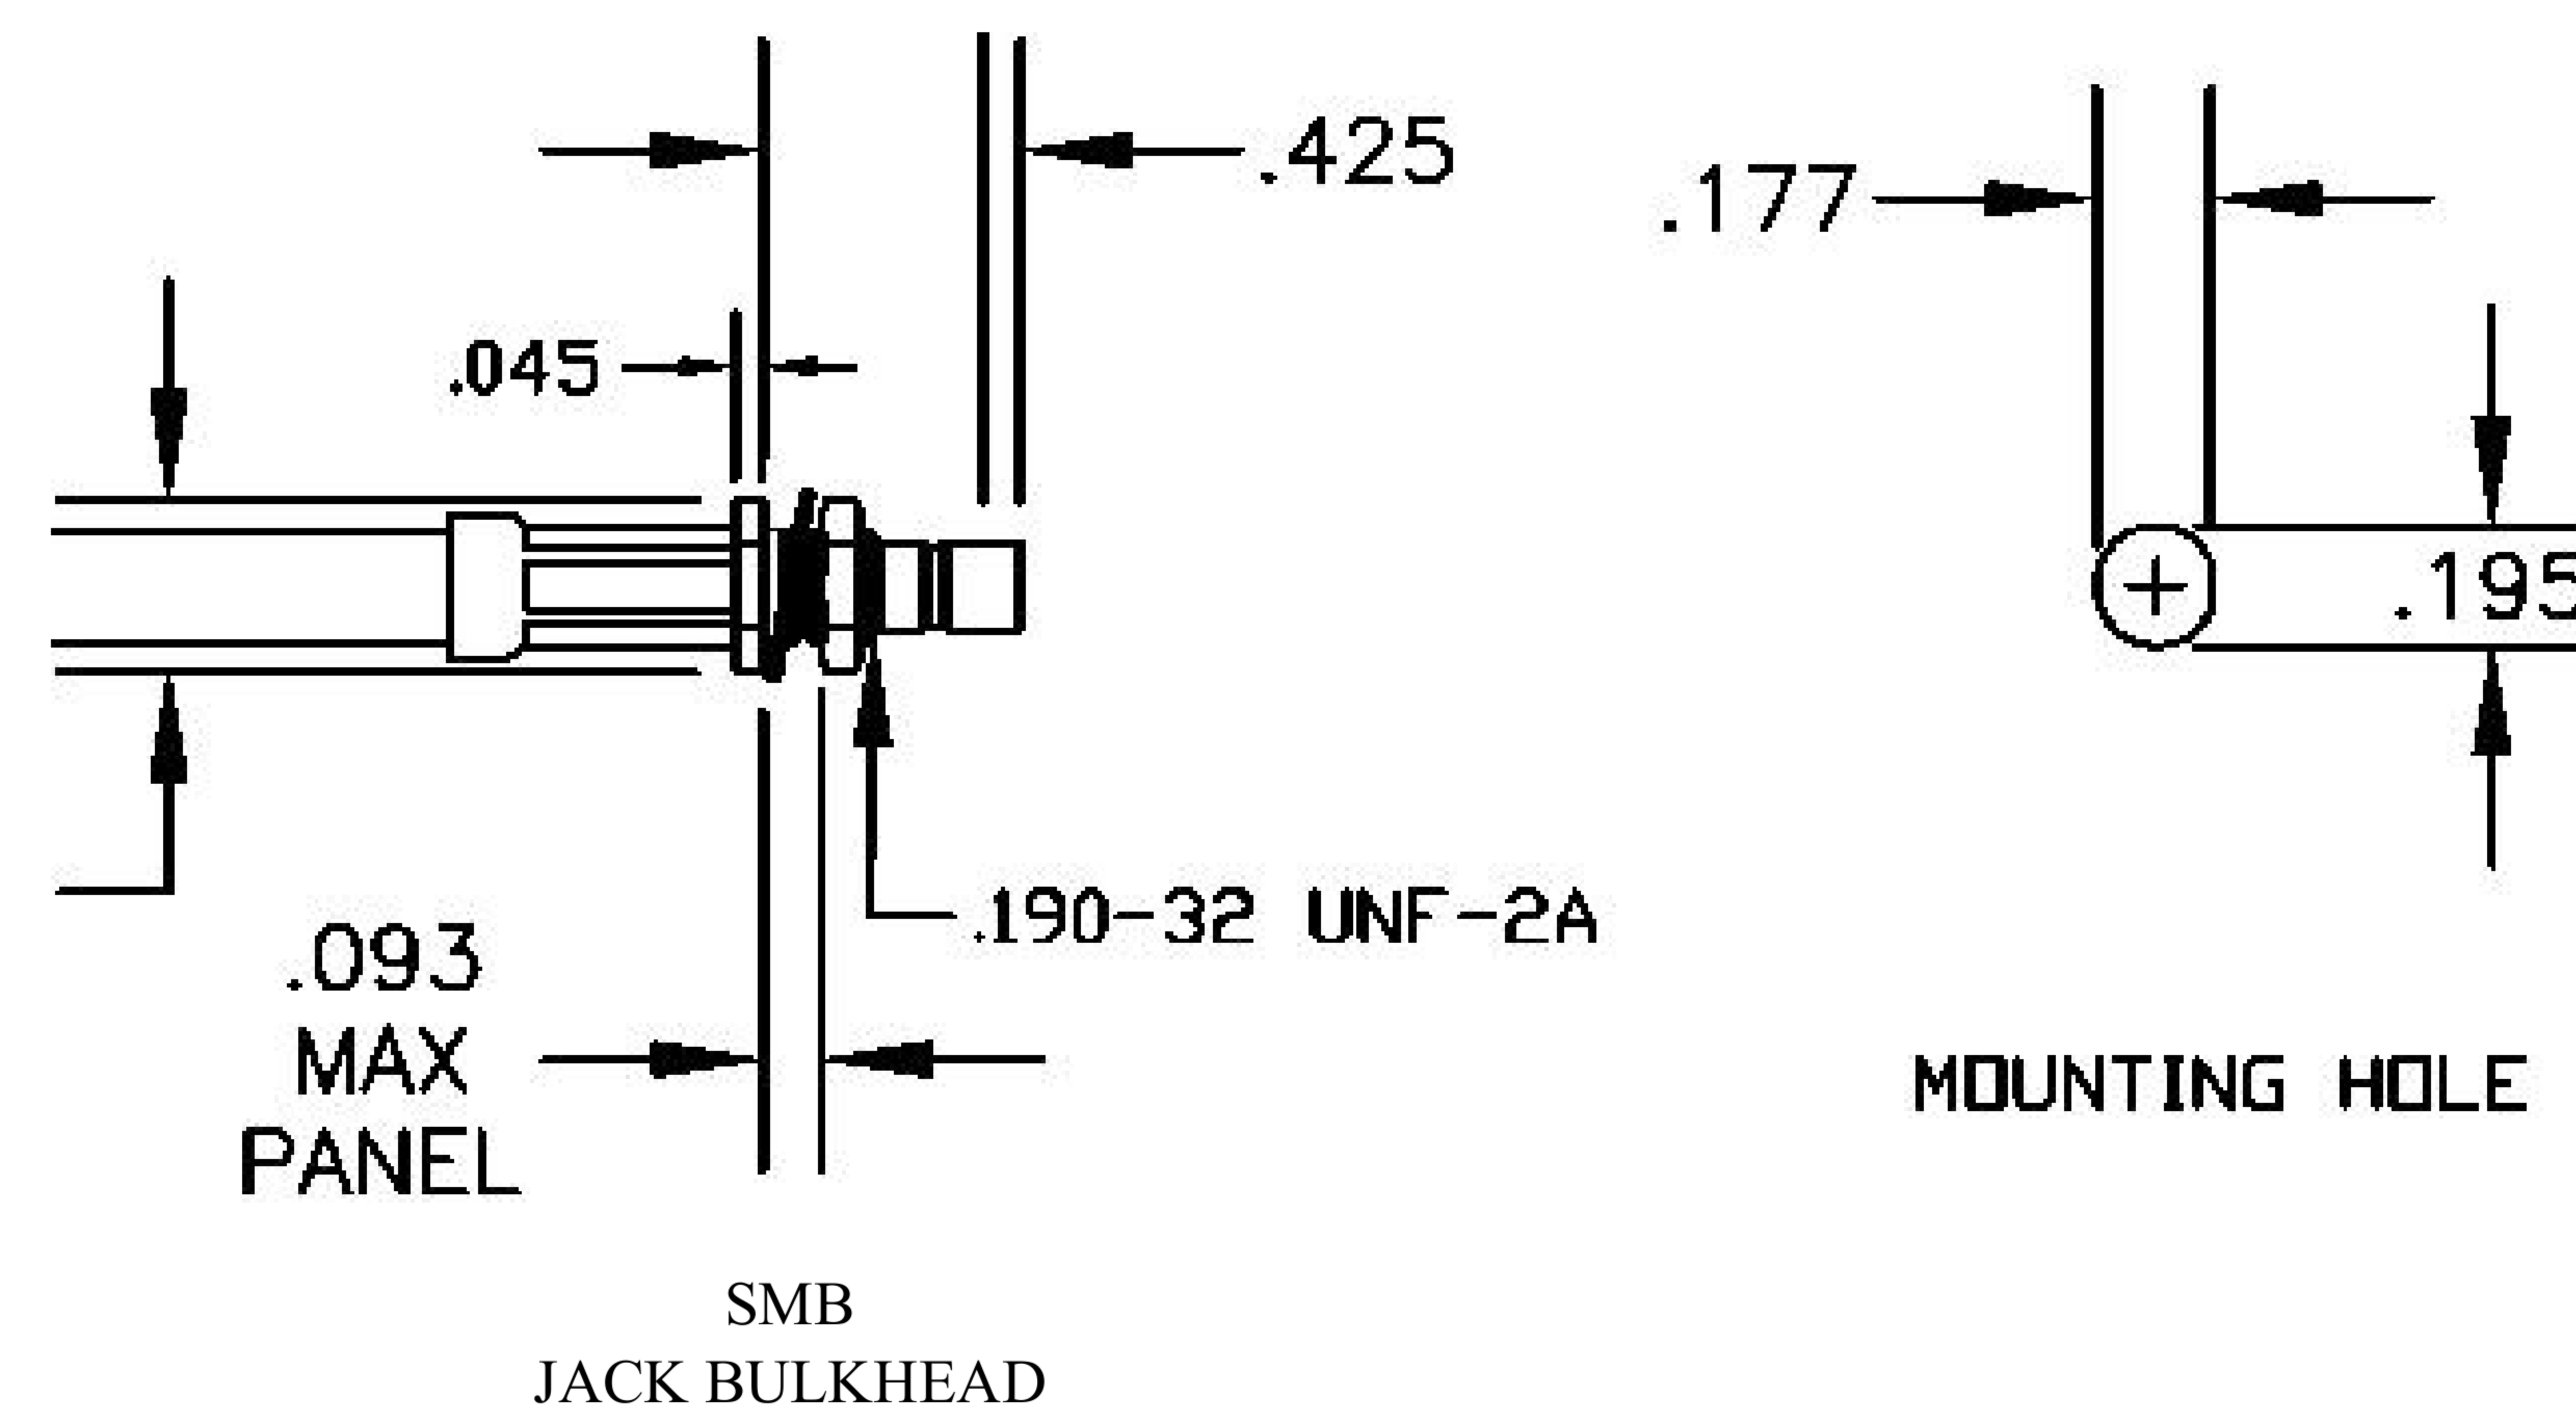

COMPONENTS	IMPEDANCE
SMB PLUG RIGHT ANGLE	50 OHM
SMB JACK BULKHEAD	50 OHM
RG223/U	50 OHM

Standard Lengths	
-12	12"
-24	24"
-36	36"
-48	48"
-60	60"
-XXX	Custom Length in inches

8th Floor, Building 1, Yongfu Science and Technology
Center Industrial Park, Nanzha District 5, Humen, 523900,
Dongguan, Guangdong, China.

Website: www.ebeestock.com

Email: sales@ebeestock.com

COAXIAL & FIBER OPTICS

DWG TITLE	ET30616	DES_	smb-plug-right-angle-to-smb-jack-bulkhead-cable-12-inch-length-using-r g223-coax-rohs-0030612
-----------	---------	------	--

SIZE A | FSCM NO. 53919 | CAD FILE 073102 | SCALE N/A |

| 127

NOTES:

- UNLESS OTHERWISE SPECIFIED ALL DIMENSIONS ARE NOMINAL.
- ALL SPECIFICATIONS ARE SUBJECT TO CHANGE WITHOUT NOTICE AT ANY TIME.