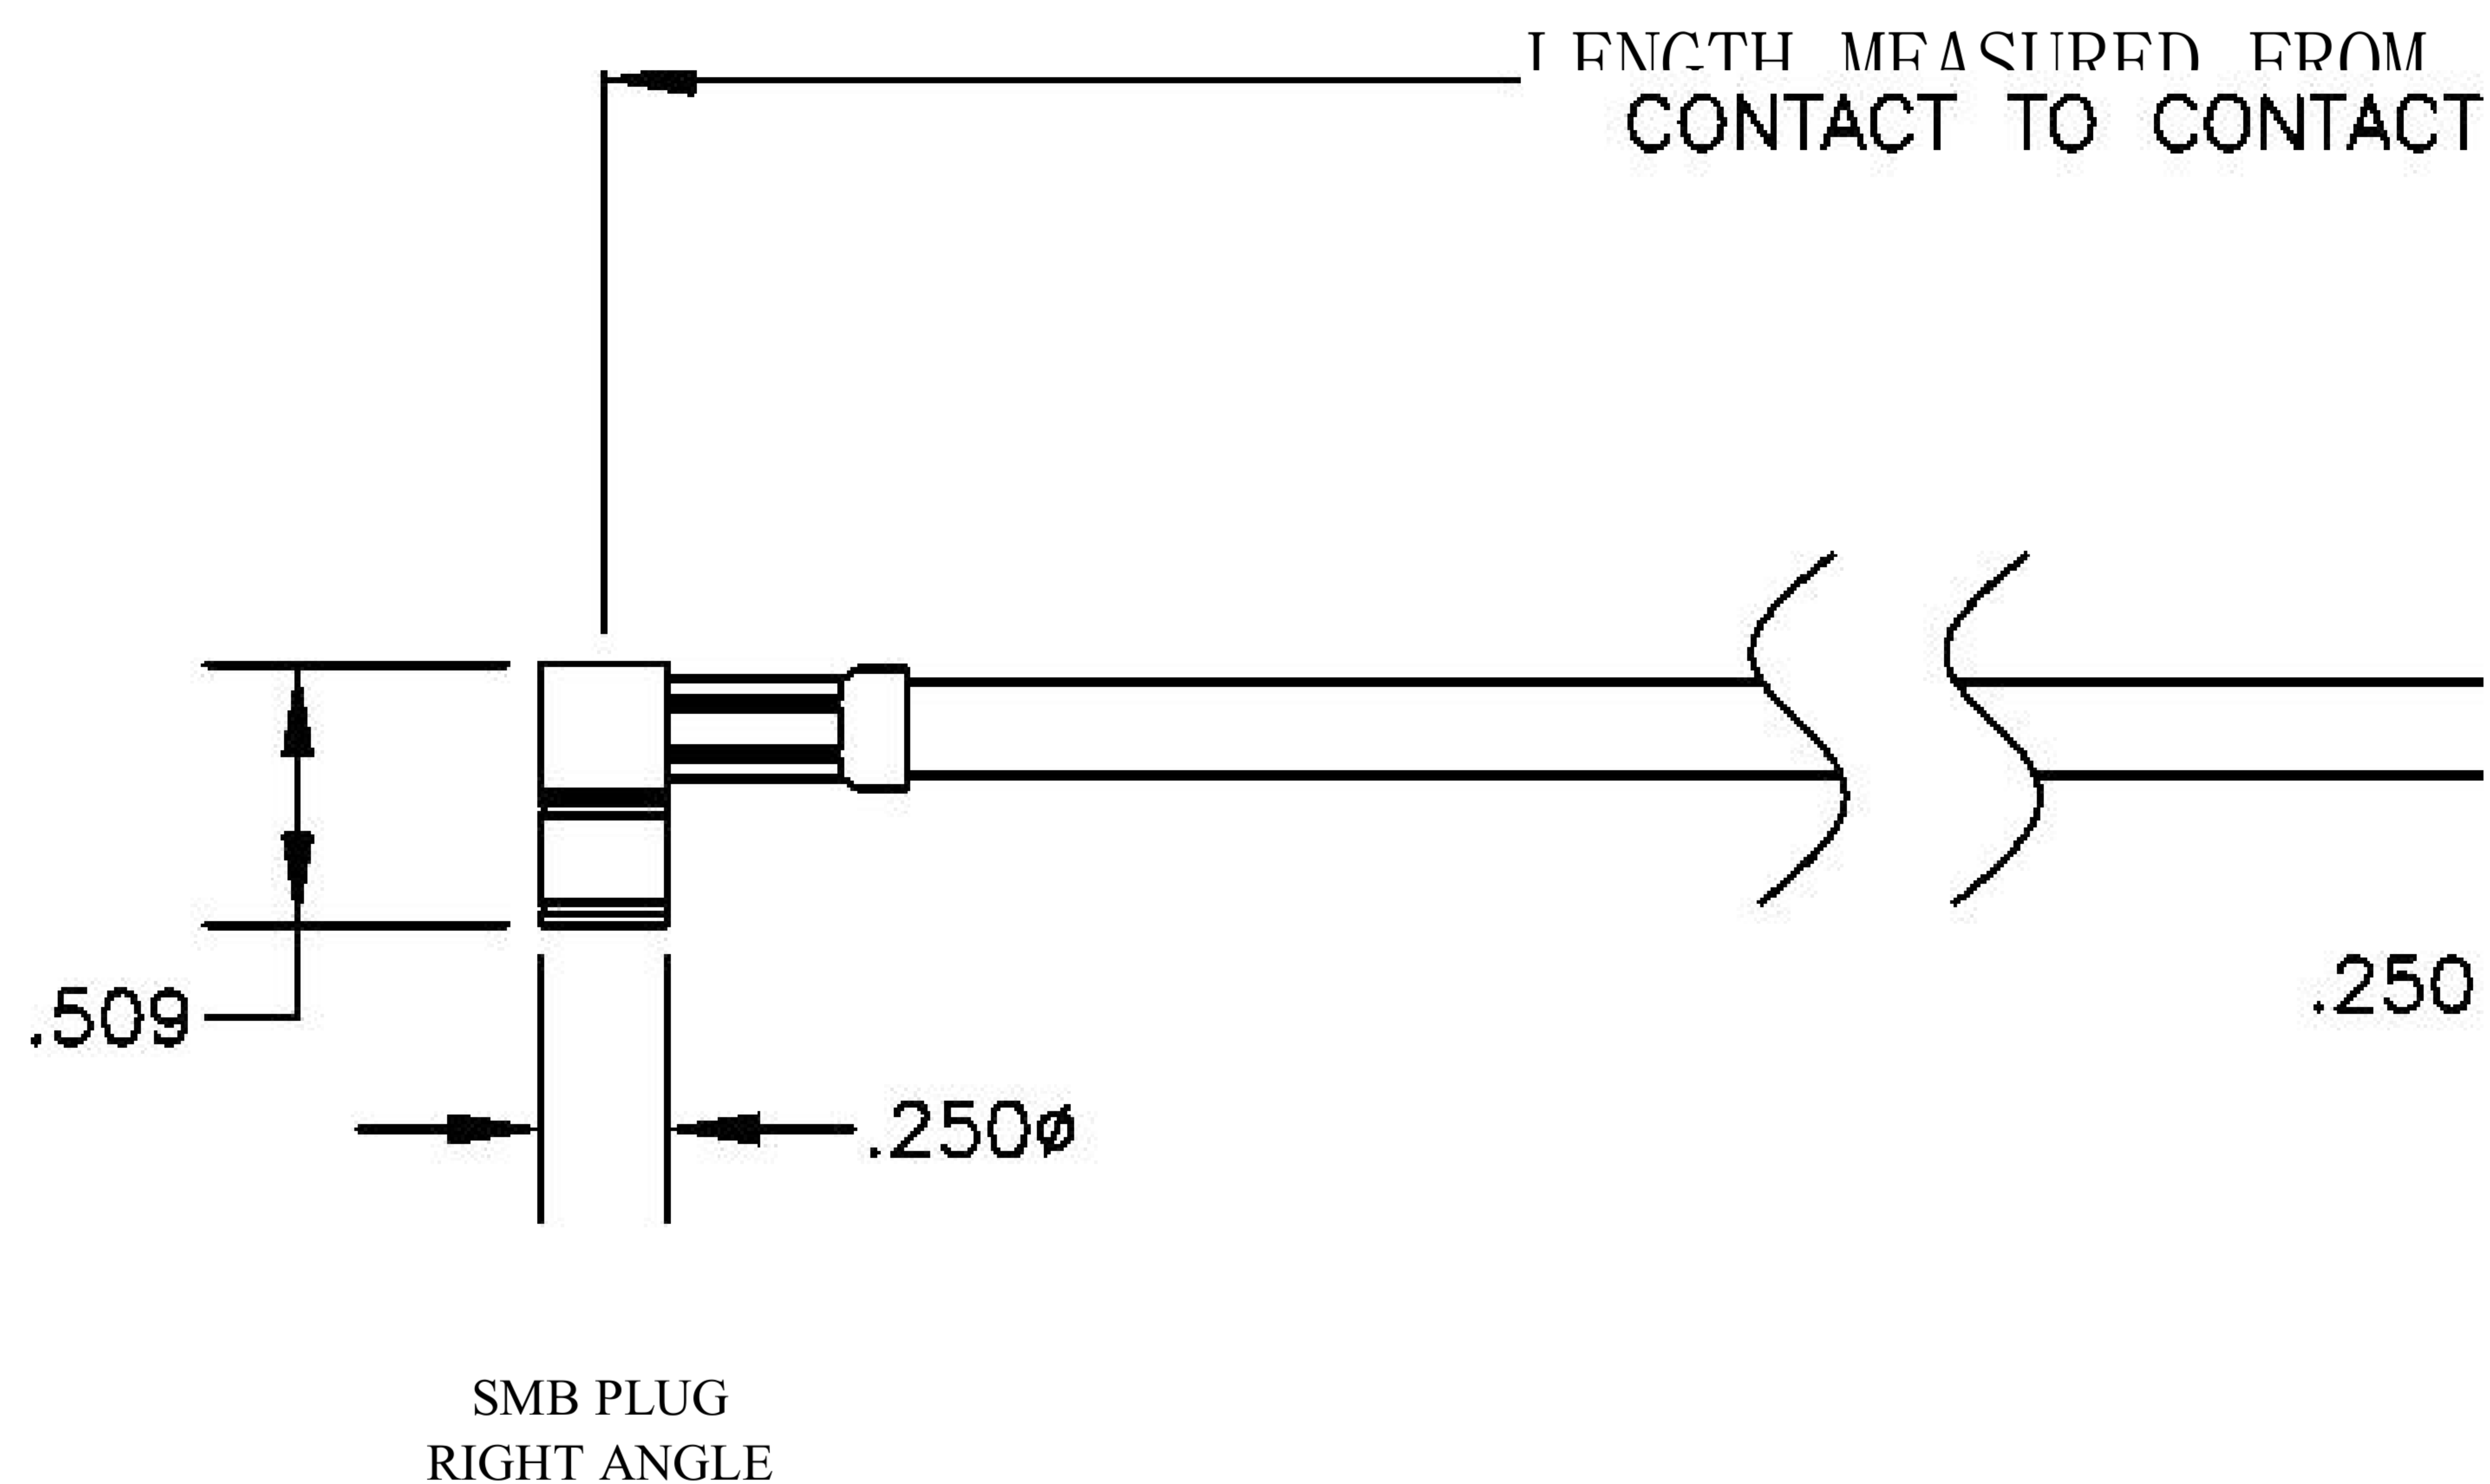

COMPONENTS	IMPEDANCE
SMB PLUG RIGHT ANGLE	50 OHM
SMB JACK BULKHEAD	50 OHM
RG223/U	50 OHM

Standard Lengths	
-12	12"
-24	24"
-36	36"
-48	48"
-60	60"
-XXX	Custom Length in inches

8th Floor, Building 1, Yongfu Science and Technology
Center Industrial Park, Nanzha District 5, Humen, 523900,
Dongguan, Guangdong, China.

Website: www.ebeestock.com

Email: sales@ebeestock.com

COAXIAL & FIBER OPTICS

DWG TITLE	ET30616	DES_	smb-plug-right-angle-to-smb-jack-bulkhead-cable-12-inch-length-using-r g223-coax-rohs-0030612
-----------	---------	------	--

SIZE A | FSCM NO. 53919 | CAD FILE 073102 | SCALE N/A |

| 127

NOTES:

- UNLESS OTHERWISE SPECIFIED ALL DIMENSIONS ARE NOMINAL.
- ALL SPECIFICATIONS ARE SUBJECT TO CHANGE WITHOUT NOTICE AT ANY TIME.