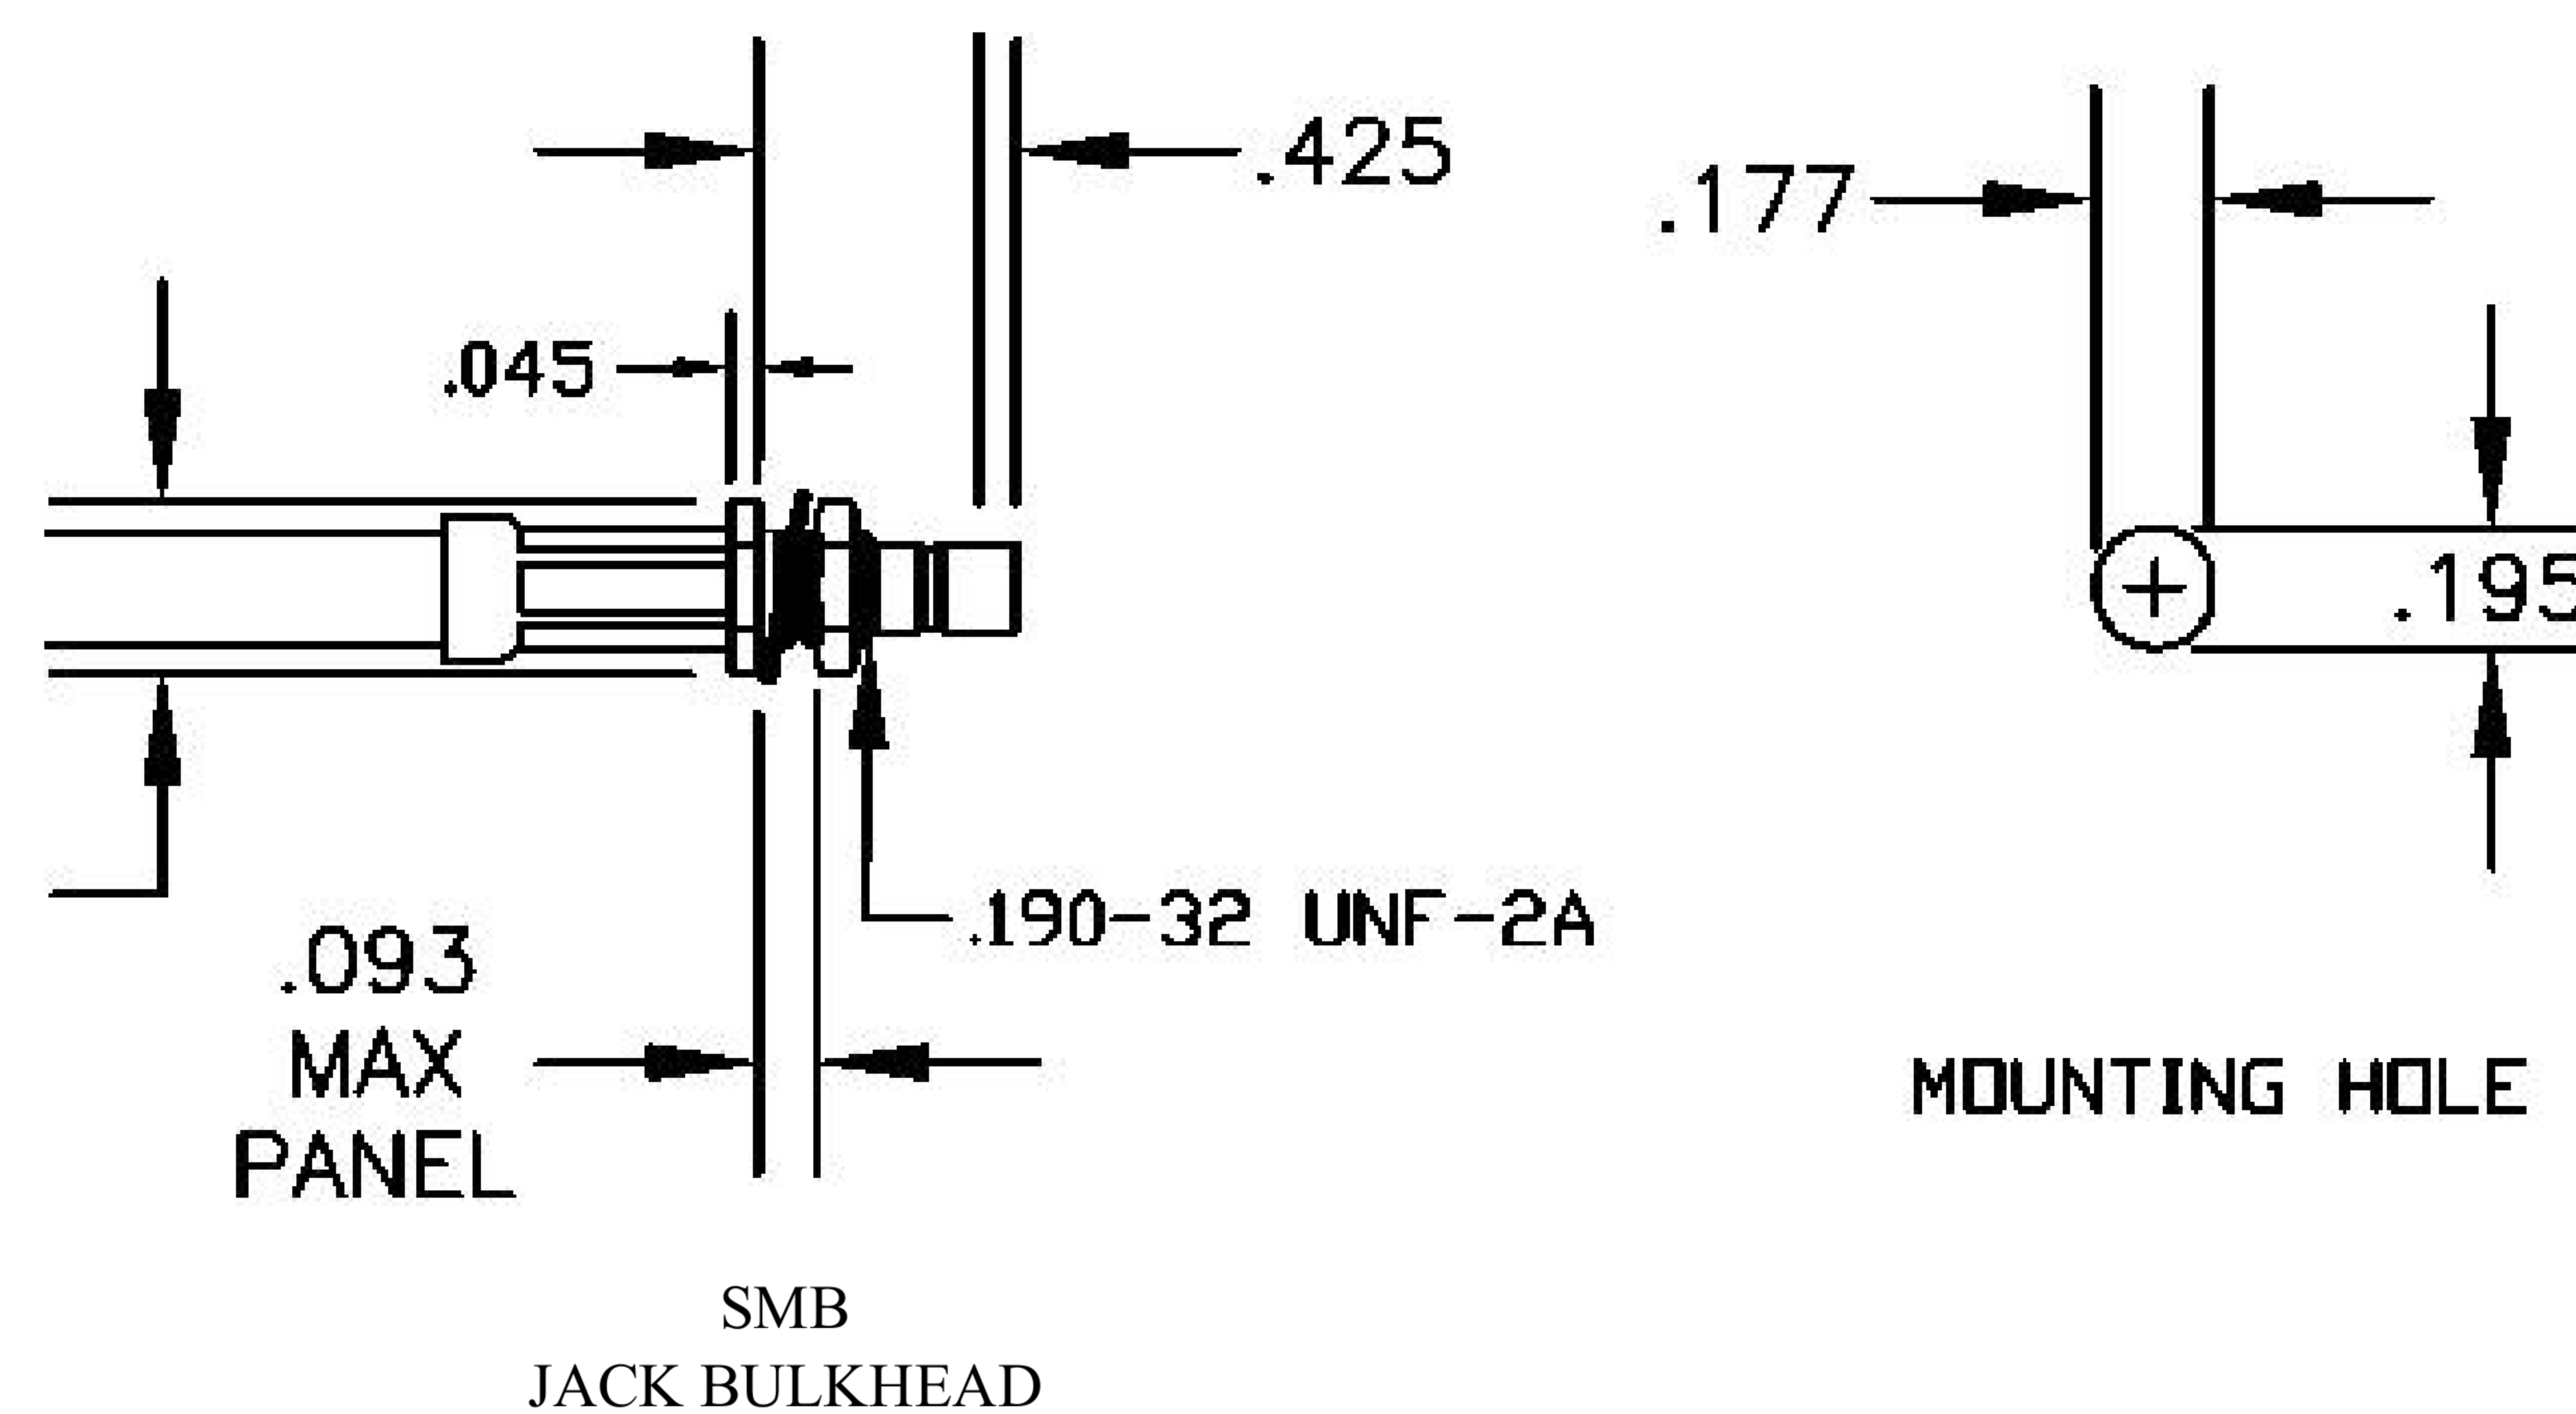

COMPONENTS	IMPEDANCE
SMB PLUG RIGHT ANGLE	50 OHM
SMB JACK BULKHEAD	50 OHM
RG223/U	50 OHM

Standard Lengths	
-12	12"
-24	24"
-36	36"
-48	48"
-60	60"
-XXX	Custom Length in inches

8th Floor, Building 1, Yongfu Science and Technology Center Industrial Park, Nanzha District 5, Humen, 523900, Dongguan, Guangdong, China.

### COAXIAL & FIBER OPTICS

DWG TITLE	ET30617	DES_	smb-plug-right-angle-to-smb-jack-bulkhead-cable-12-inch-length-using-rg223-coax-rohs-0030612
-----------	---------	------	--

SIZE A | FSCM NO. 53919 | CAD FILE 073102 | SCALE N/A | 127