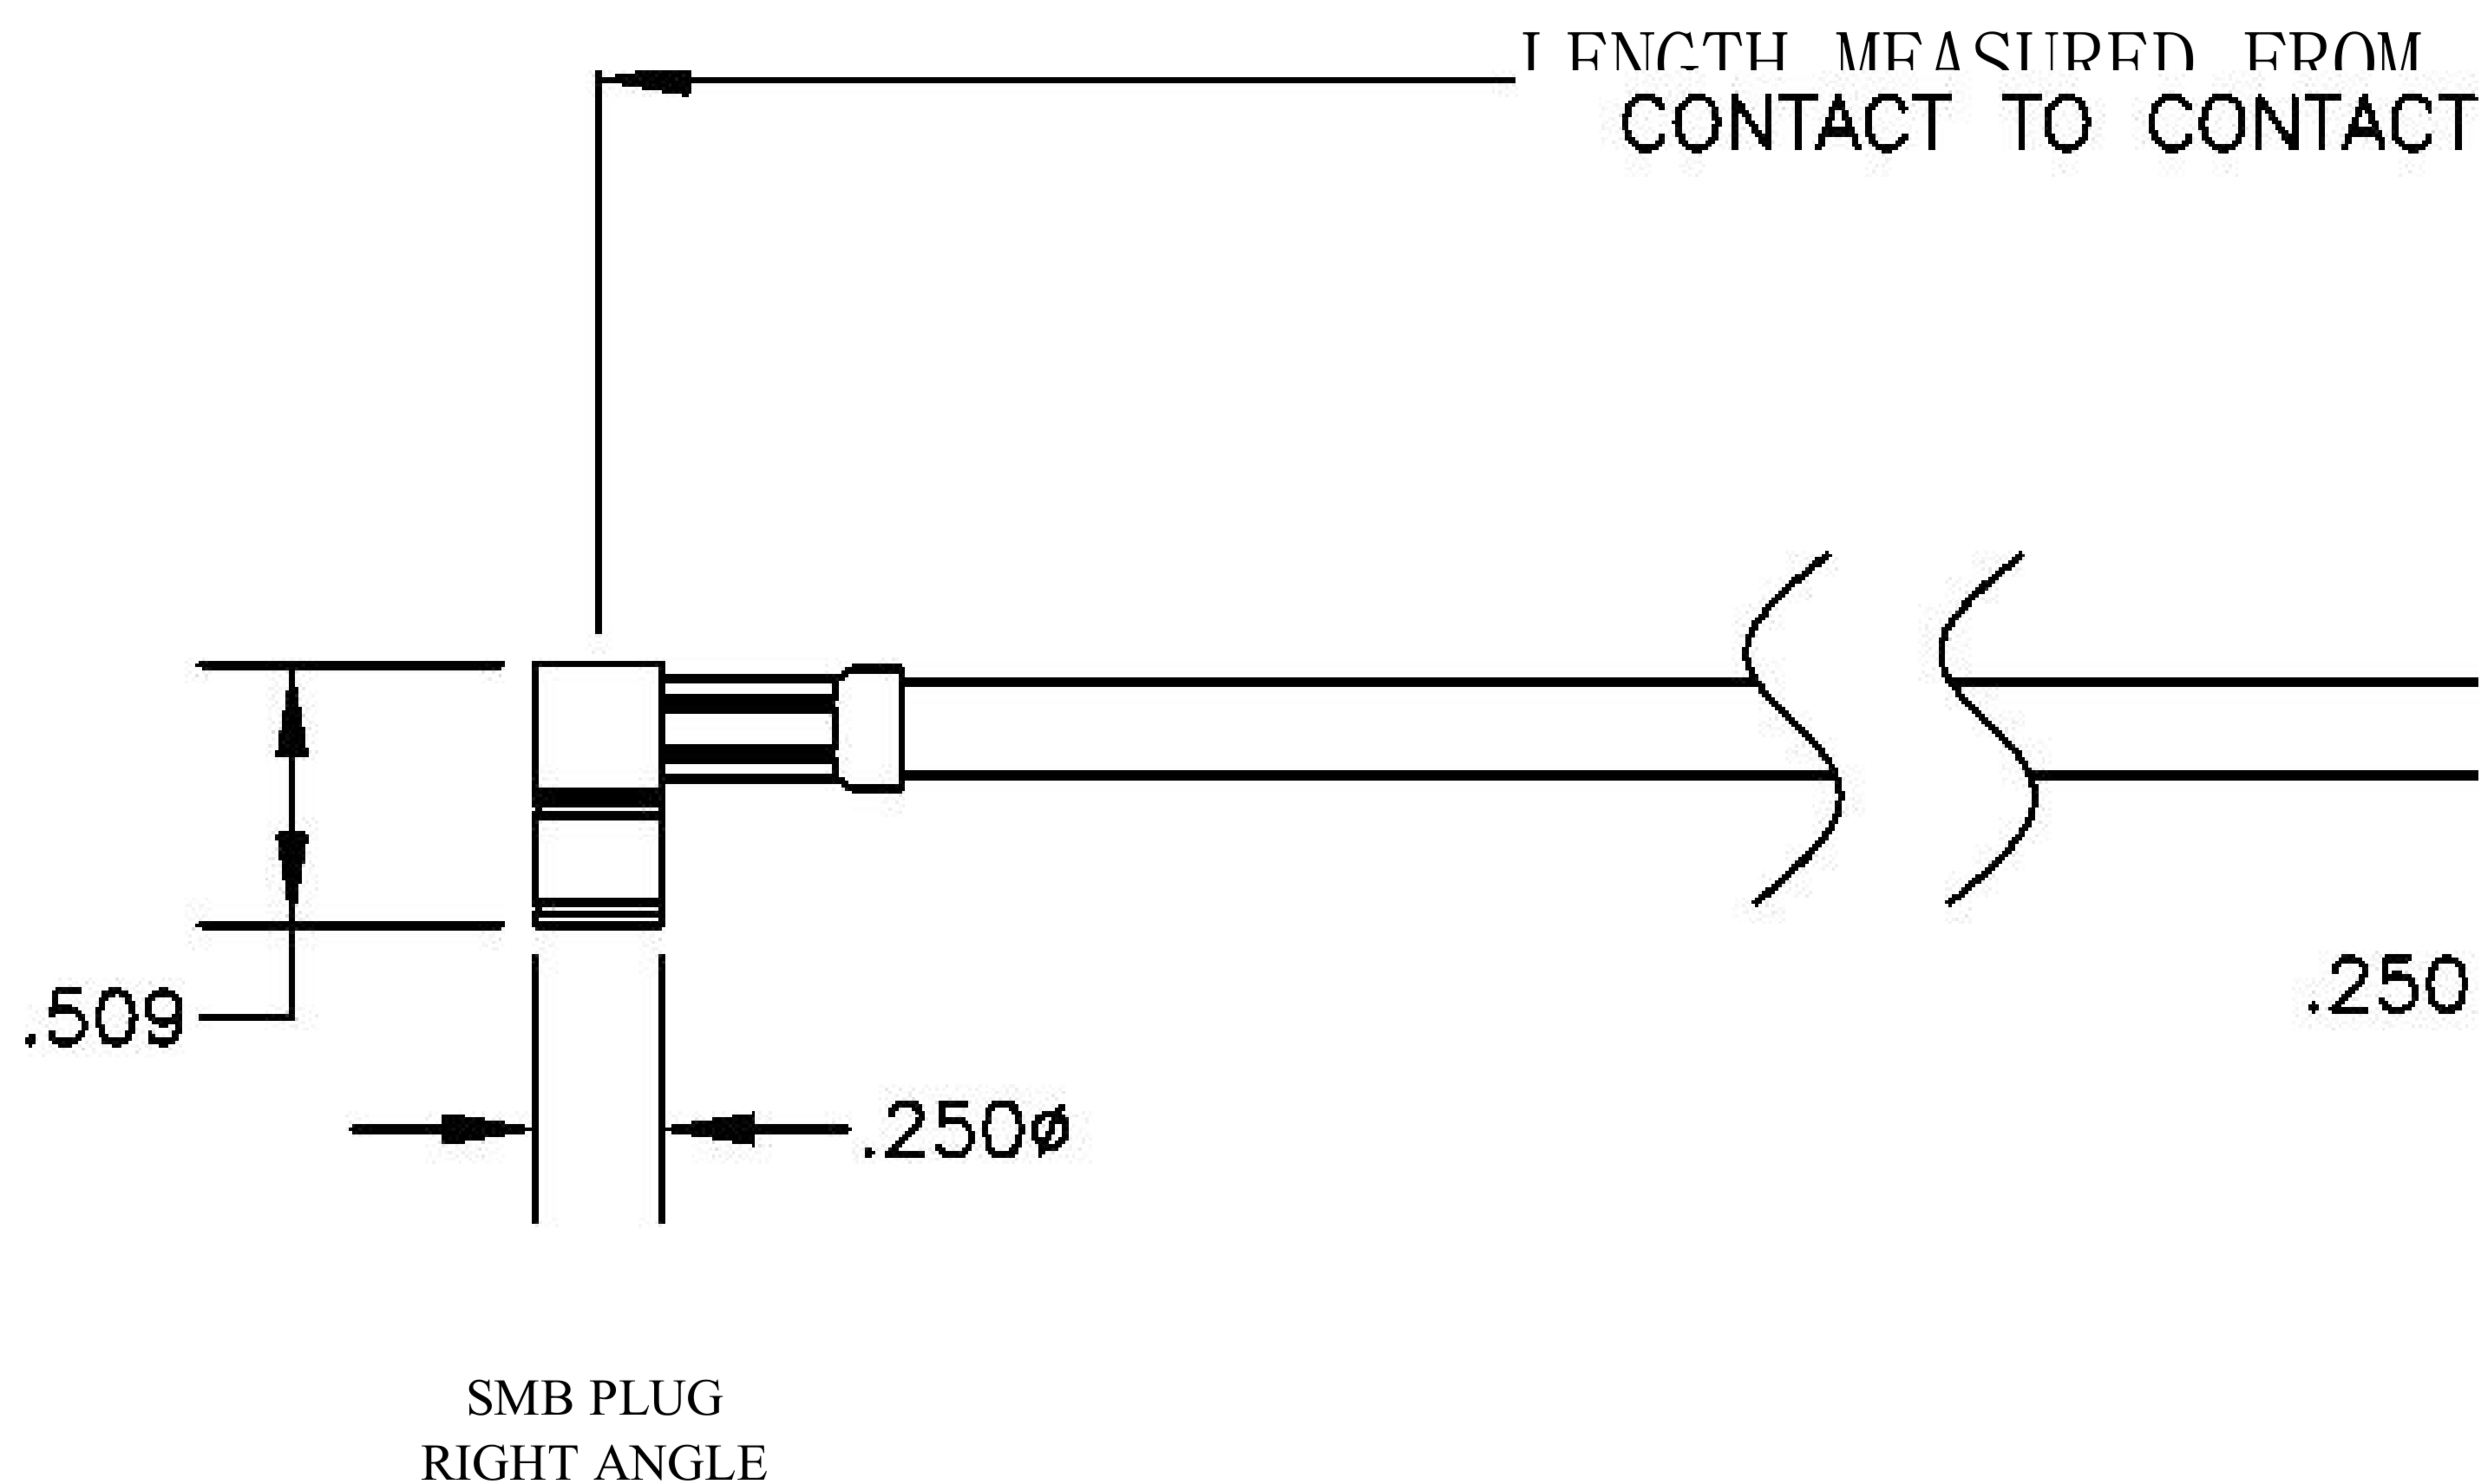

COMPONENTS	IMPEDANCE
SMB PLUG RIGHT ANGLE	50 OHM
SMB JACK BULKHEAD	50 OHM
RG223/U	50 OHM

Standard Lengths	
-12	12"
-24	24"
-36	36"
-48	48"
-60	60"
-XXX	Custom Length in inches

8th Floor, Building 1, Yongfu Science and Technology Center Industrial Park, Nanzha District 5, Humen, 523900, Dongguan, Guangdong, China.

### COAXIAL & FIBER OPTICS

DWG TITLE	ET30617	DES_	smb-plug-right-angle-to-smb-jack-bulkhead-cable-12-inch-length-using-rg223-coax-rohs-0030612
-----------	---------	------	--

SIZE A | FSCM NO. 53919 | CAD FILE 073102 | SCALE N/A | 127

#### NOTES:

- UNLESS OTHERWISE SPECIFIED ALL DIMENSIONS ARE NOMINAL.
- ALL SPECIFICATIONS ARE SUBJECT TO CHANGE WITHOUT NOTICE AT ANY TIME.