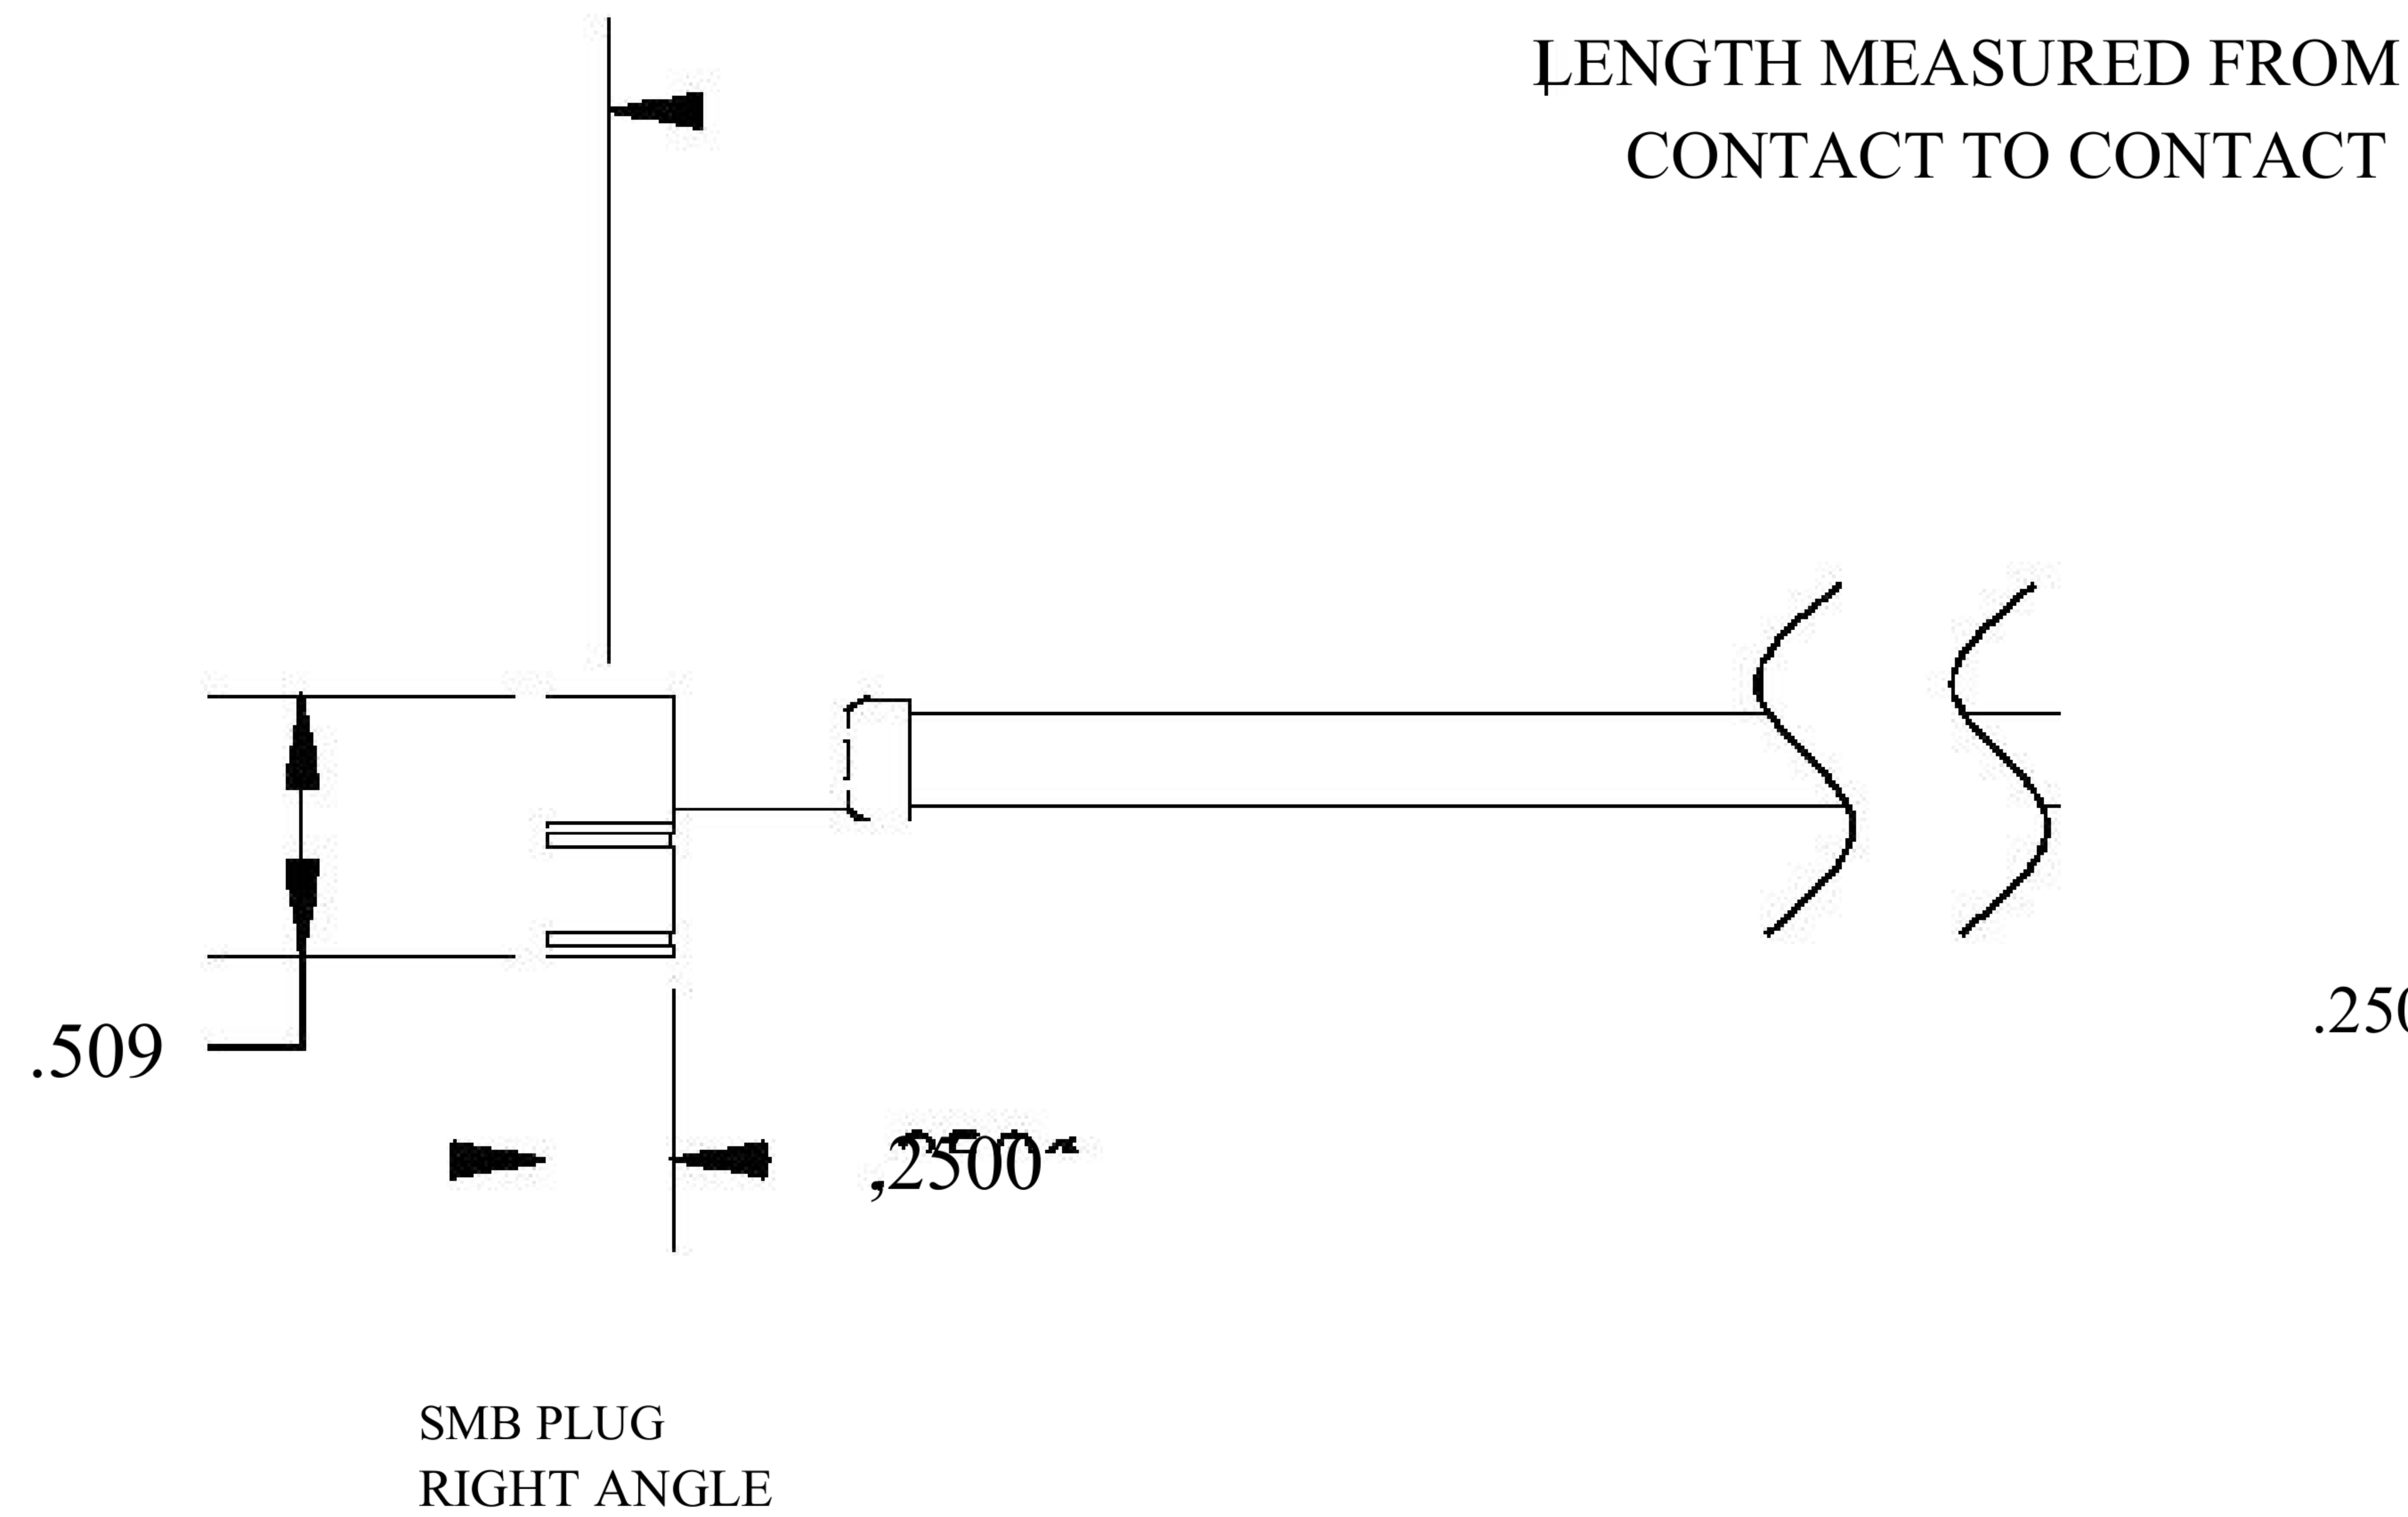

COMPONENTS	IMPEDANCE
SMB PLUG RIGHT ANGLE	50 OHM
SMB JACK BULKHEAD	50 OHM
RG400/U	50 OHM

Standard Lengths	
■12	12"
-24	24"
-36	36"
■48	48"
-60	60"
■XXX	Custom Length in inches

8th Floor, Building 1, Yongfu Science and Technology Center Industrial Park, Nanzha District 5, Humen, 523900, Dongguan, Guangdong, China.

Website: www.ebeestock.com

Email: sales@ebeestock.com

COAXIAL & FIBER OPTICS

DWG TITLE	ET30618	DES_	smb-plug-right-angle-to-smb-jack-bulkhead-cable-12-inch-length-using-rg400-coax-0030618
-----------	---------	------	---

SIZE A | FSCM NO. 53919 | CAD FILE 073102 | SCALE N/A |

NOTES:

- UNLESS OTHERWISE SPECIFIED ALL DIMENSIONS ARE NOMINAL.
- ALL SPECIFICATIONS ARE SUBJECT TO CHANGE WITHOUT NOTICE AT ANY TIME.