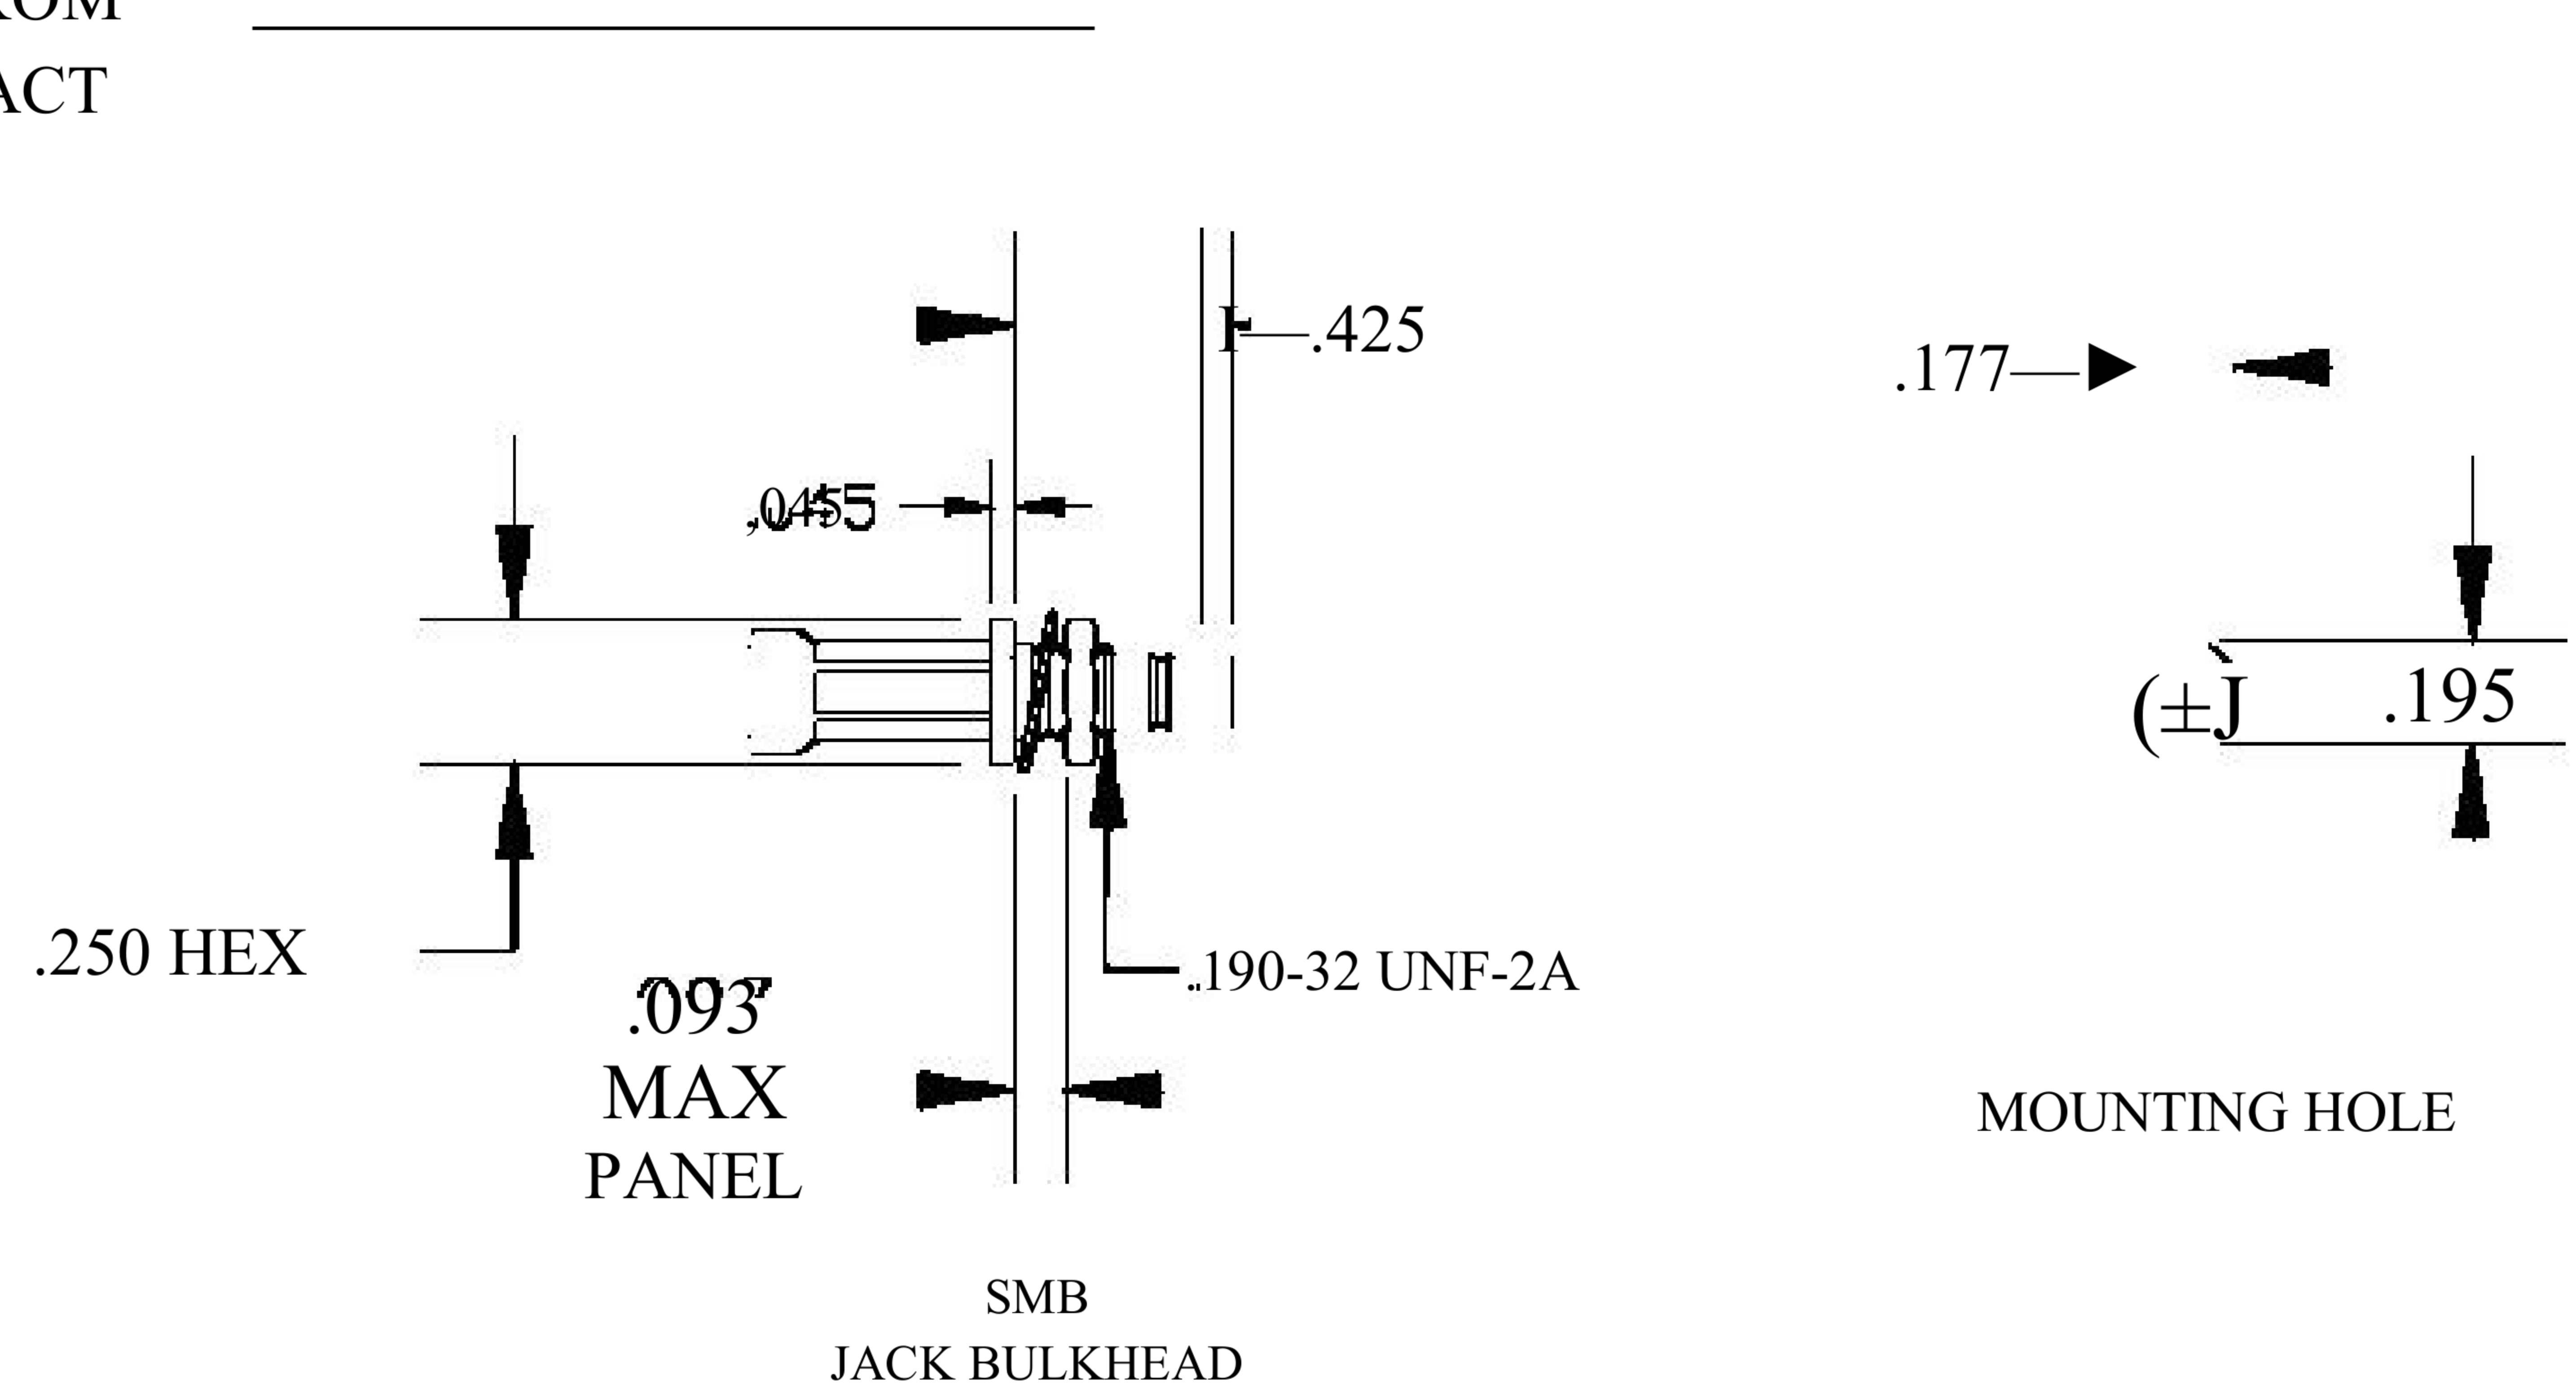

COMPONENTS	IMPEDANCE
SMB PLUG RIGHT ANGLE	50 OHM
SMB JACK BULKHEAD	50 OHM
RG400/U	50 OHM

Standard Lengths	
■12	12"
-24	24"
-36	36"
■48	48"
-60	60"
■XXX	Custom Length in inches

8th Floor, Building 1, Yongfu Science and Technology Center Industrial Park, Nanzha District 5, Humen, 523900, Dongguan, Guangdong, China.

Website: www.ebeestock.com

Email: sales@ebeestock.com

COAXIAL & FIBER OPTICS

DWG TITLE	ET30618	DES_	smb-plug-right-angle-to-smb-jack-bulkhead-cable-12-inch-length-using-rg400-coax-0030618
-----------	---------	------	---

SIZE A | FSCM NO. 53919 | CAD FILE 073102 | SCALE N/A |

NOTES:

- UNLESS OTHERWISE SPECIFIED ALL DIMENSIONS ARE NOMINAL.
- ALL SPECIFICATIONS ARE SUBJECT TO CHANGE WITHOUT NOTICE AT ANY TIME.