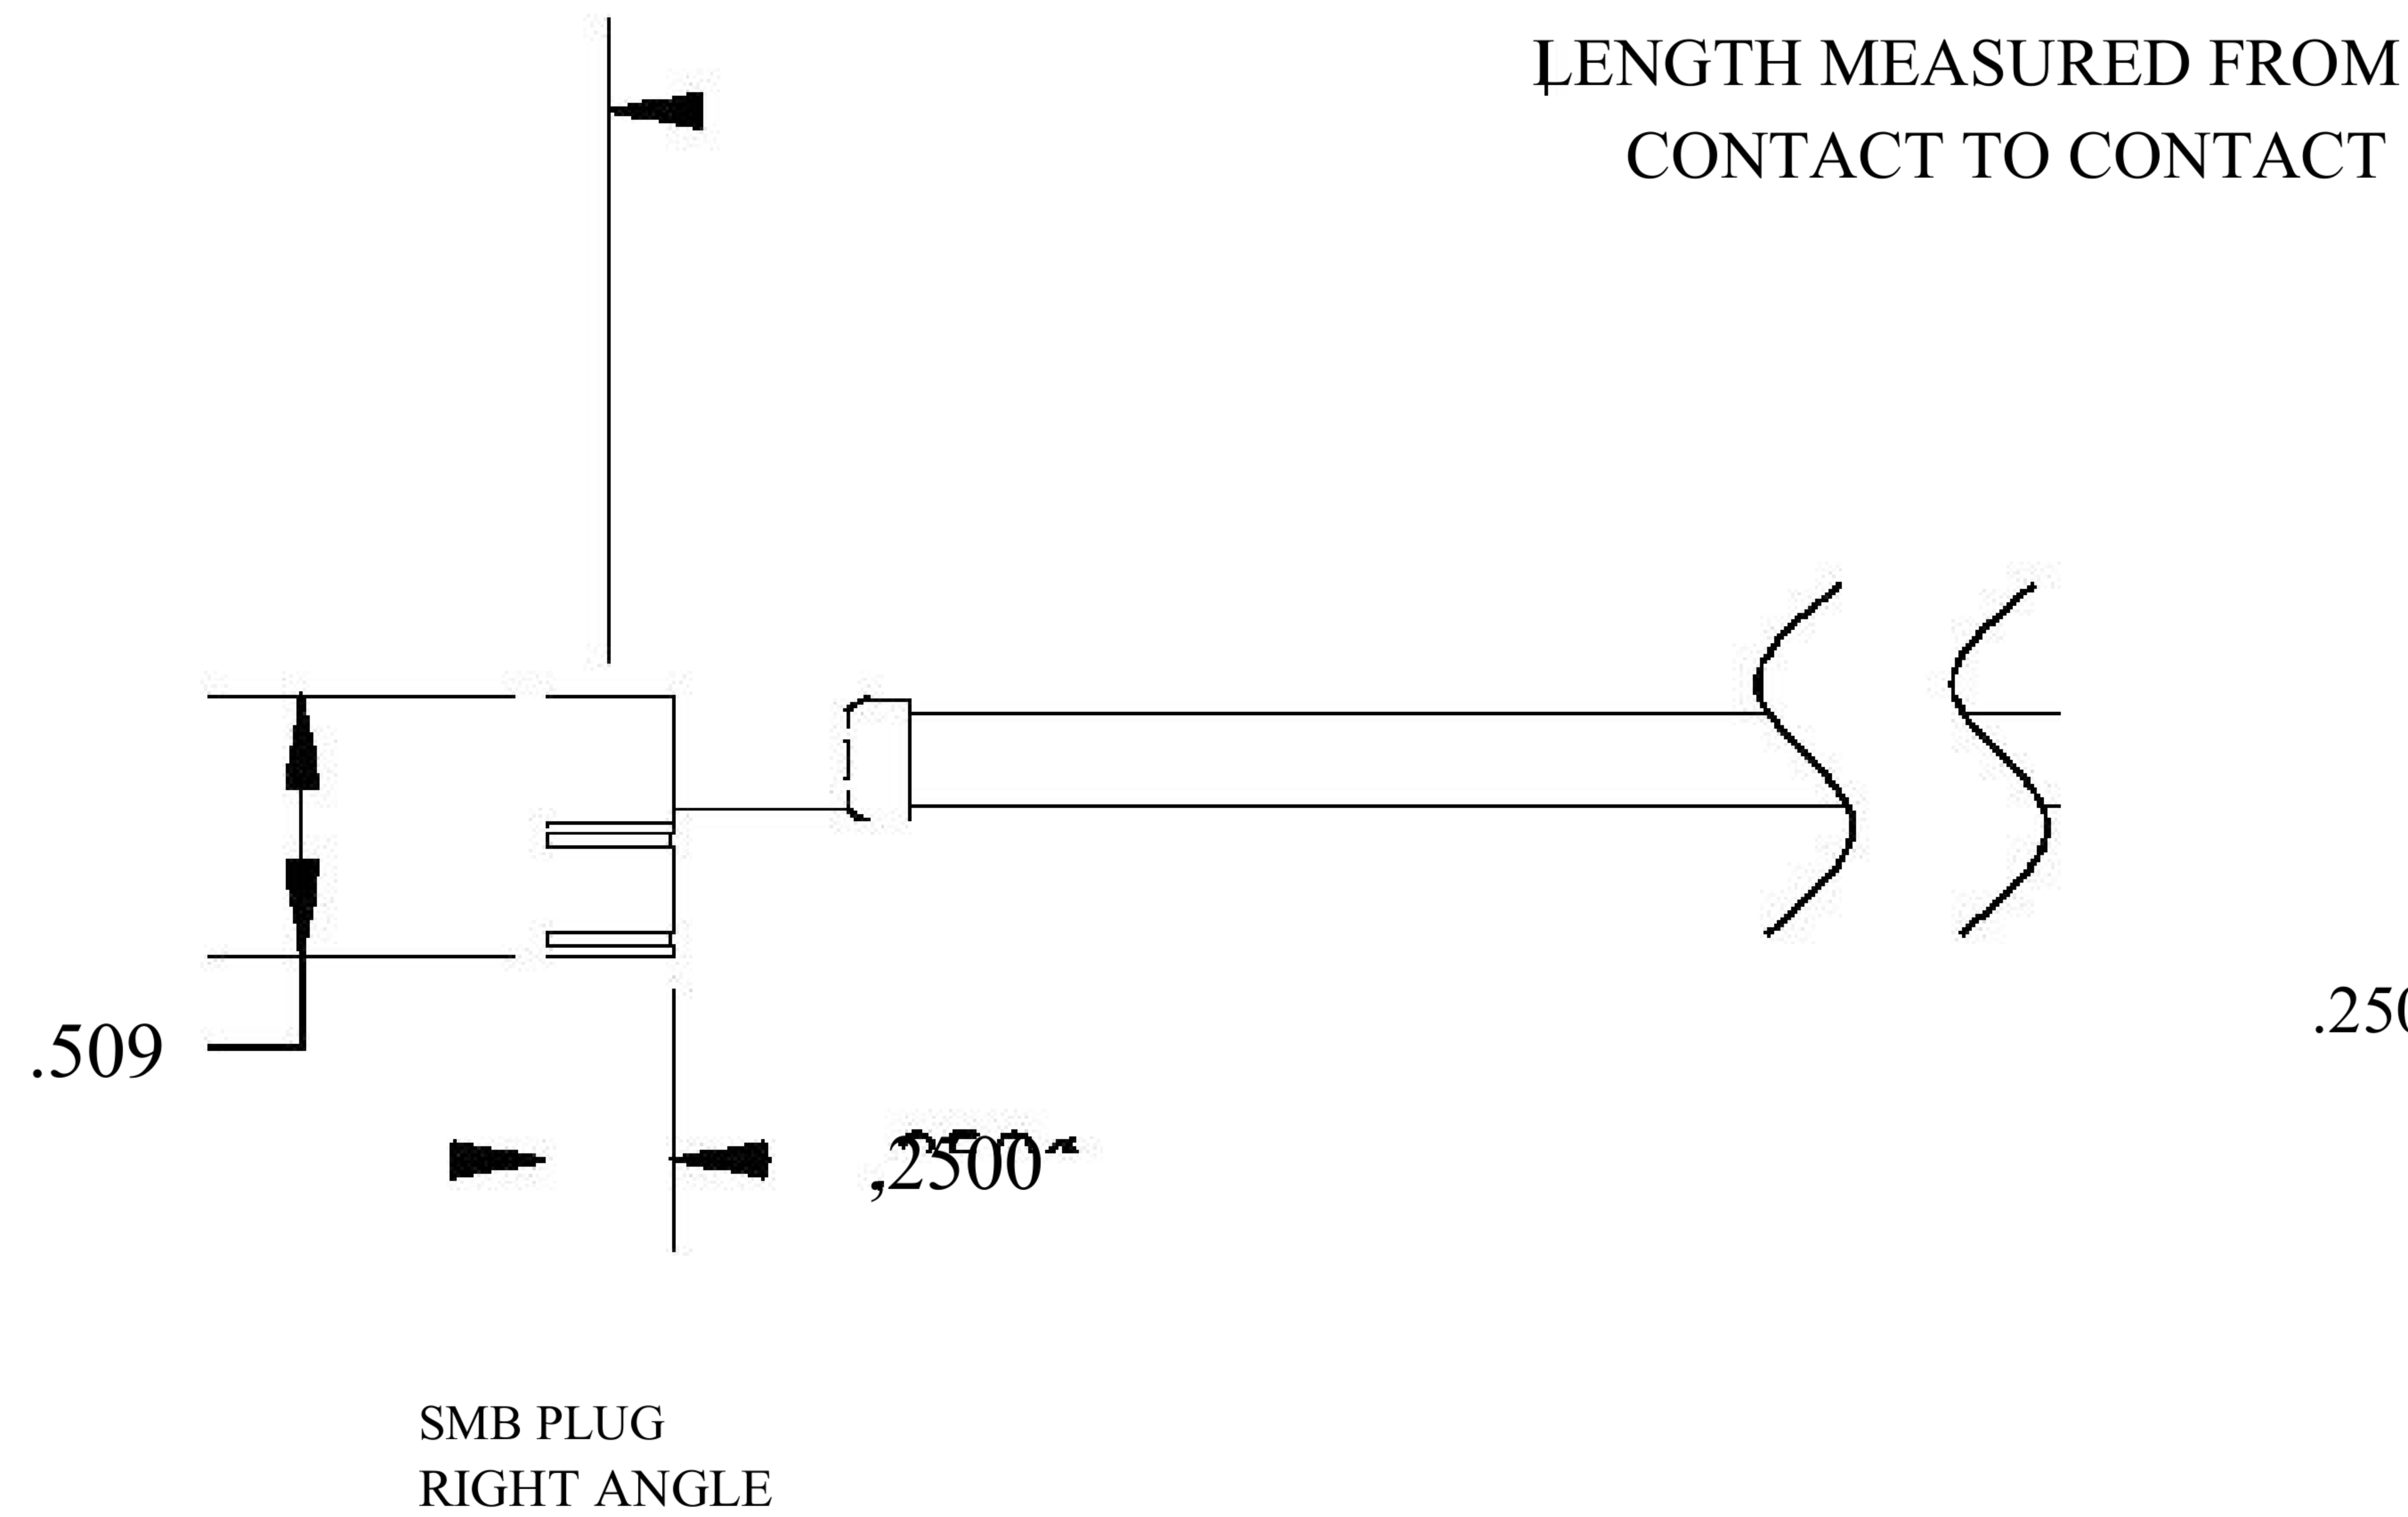

COMPONENTS	IMPEDANCE
SMB PLUG RIGHT ANGLE	50 OHM
SMB JACK BULKHEAD	50 OHM
RG400/U	50 OHM

Standard Lengths	
■12	12"
-24	24"
-36	36"
■48	48"
-60	60"
■XXX	Custom Length in inches

8th Floor, Building 1, Yongfu Science and Technology Center Industrial Park, Nanzha District 5, Humen, 523900, Dongguan, Guangdong, China.

Website: www.ebeestock.com

Email: sales@ebeestock.com

COAXIAL & FIBER OPTICS

DWG TITLE	ET30619	DES_	smb-plug-right-angle-to-smb-jack-bulkhead-cable-12-inch-length-using-rg400-coax-0030618
-----------	---------	------	---

SIZE A | FSCM NO. 53919 | CAD FILE 073102 | SCALE N/A |

| 127

NOTES:

- UNLESS OTHERWISE SPECIFIED ALL DIMENSIONS ARE NOMINAL.
- ALL SPECIFICATIONS ARE SUBJECT TO CHANGE WITHOUT NOTICE AT ANY TIME.