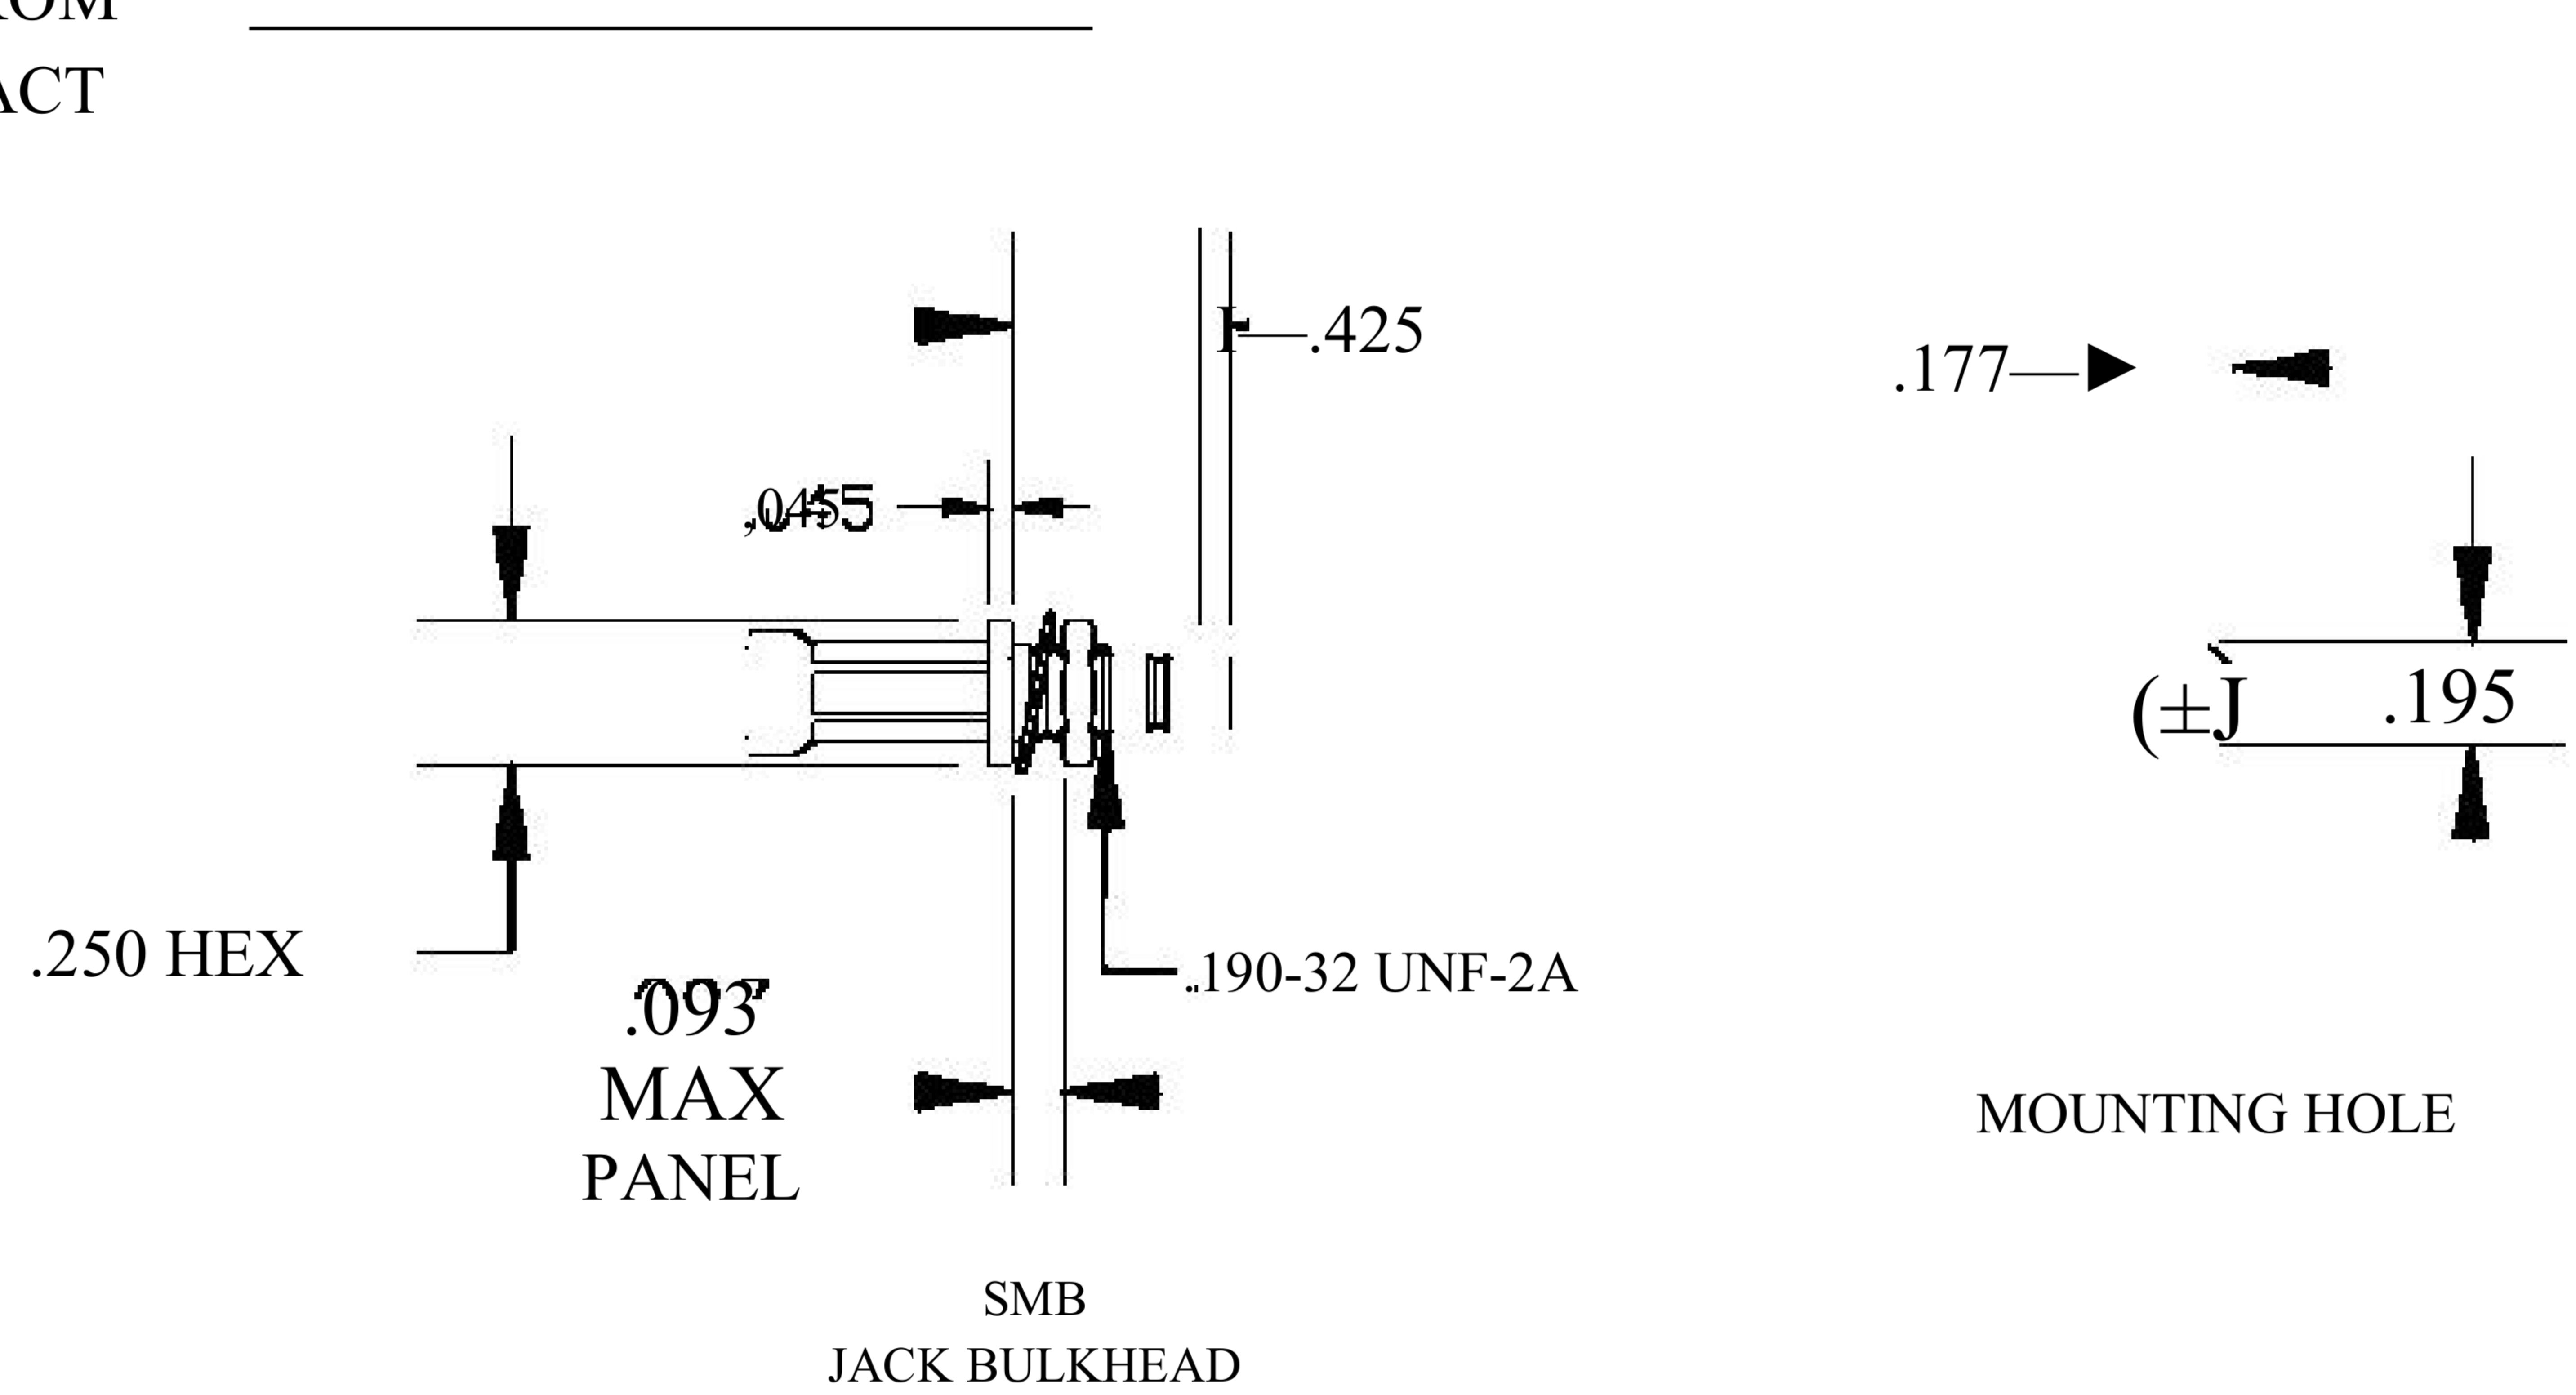

COMPONENTS	IMPEDANCE
SMB PLUG RIGHT ANGLE	50 OHM
SMB JACK BULKHEAD	50 OHM
RG400/U	50 OHM

Standard Lengths	
■12	12"
-24	24"
-36	36"
■48	48"
-60	60"
■XXX	Custom Length in inches

8th Floor, Building 1, Yongfu Science and Technology Center Industrial Park, Nanzha District 5, Humen, 523900, Dongguan, Guangdong, China.

Website: www.ebeestock.com

Email: sales@ebeestock.com

COAXIAL & FIBER OPTICS

DWG TITLE	ET30619	DES_	smb-plug-right-angle-to-smb-jack-bulkhead-cable-12-inch-length-using-rg400-coax-0030618
-----------	---------	------	---

SIZE A | FSCM NO. 53919 | CAD FILE 073102 | SCALE N/A |

| 127

NOTES:

- UNLESS OTHERWISE SPECIFIED ALL DIMENSIONS ARE NOMINAL.
- ALL SPECIFICATIONS ARE SUBJECT TO CHANGE WITHOUT NOTICE AT ANY TIME.