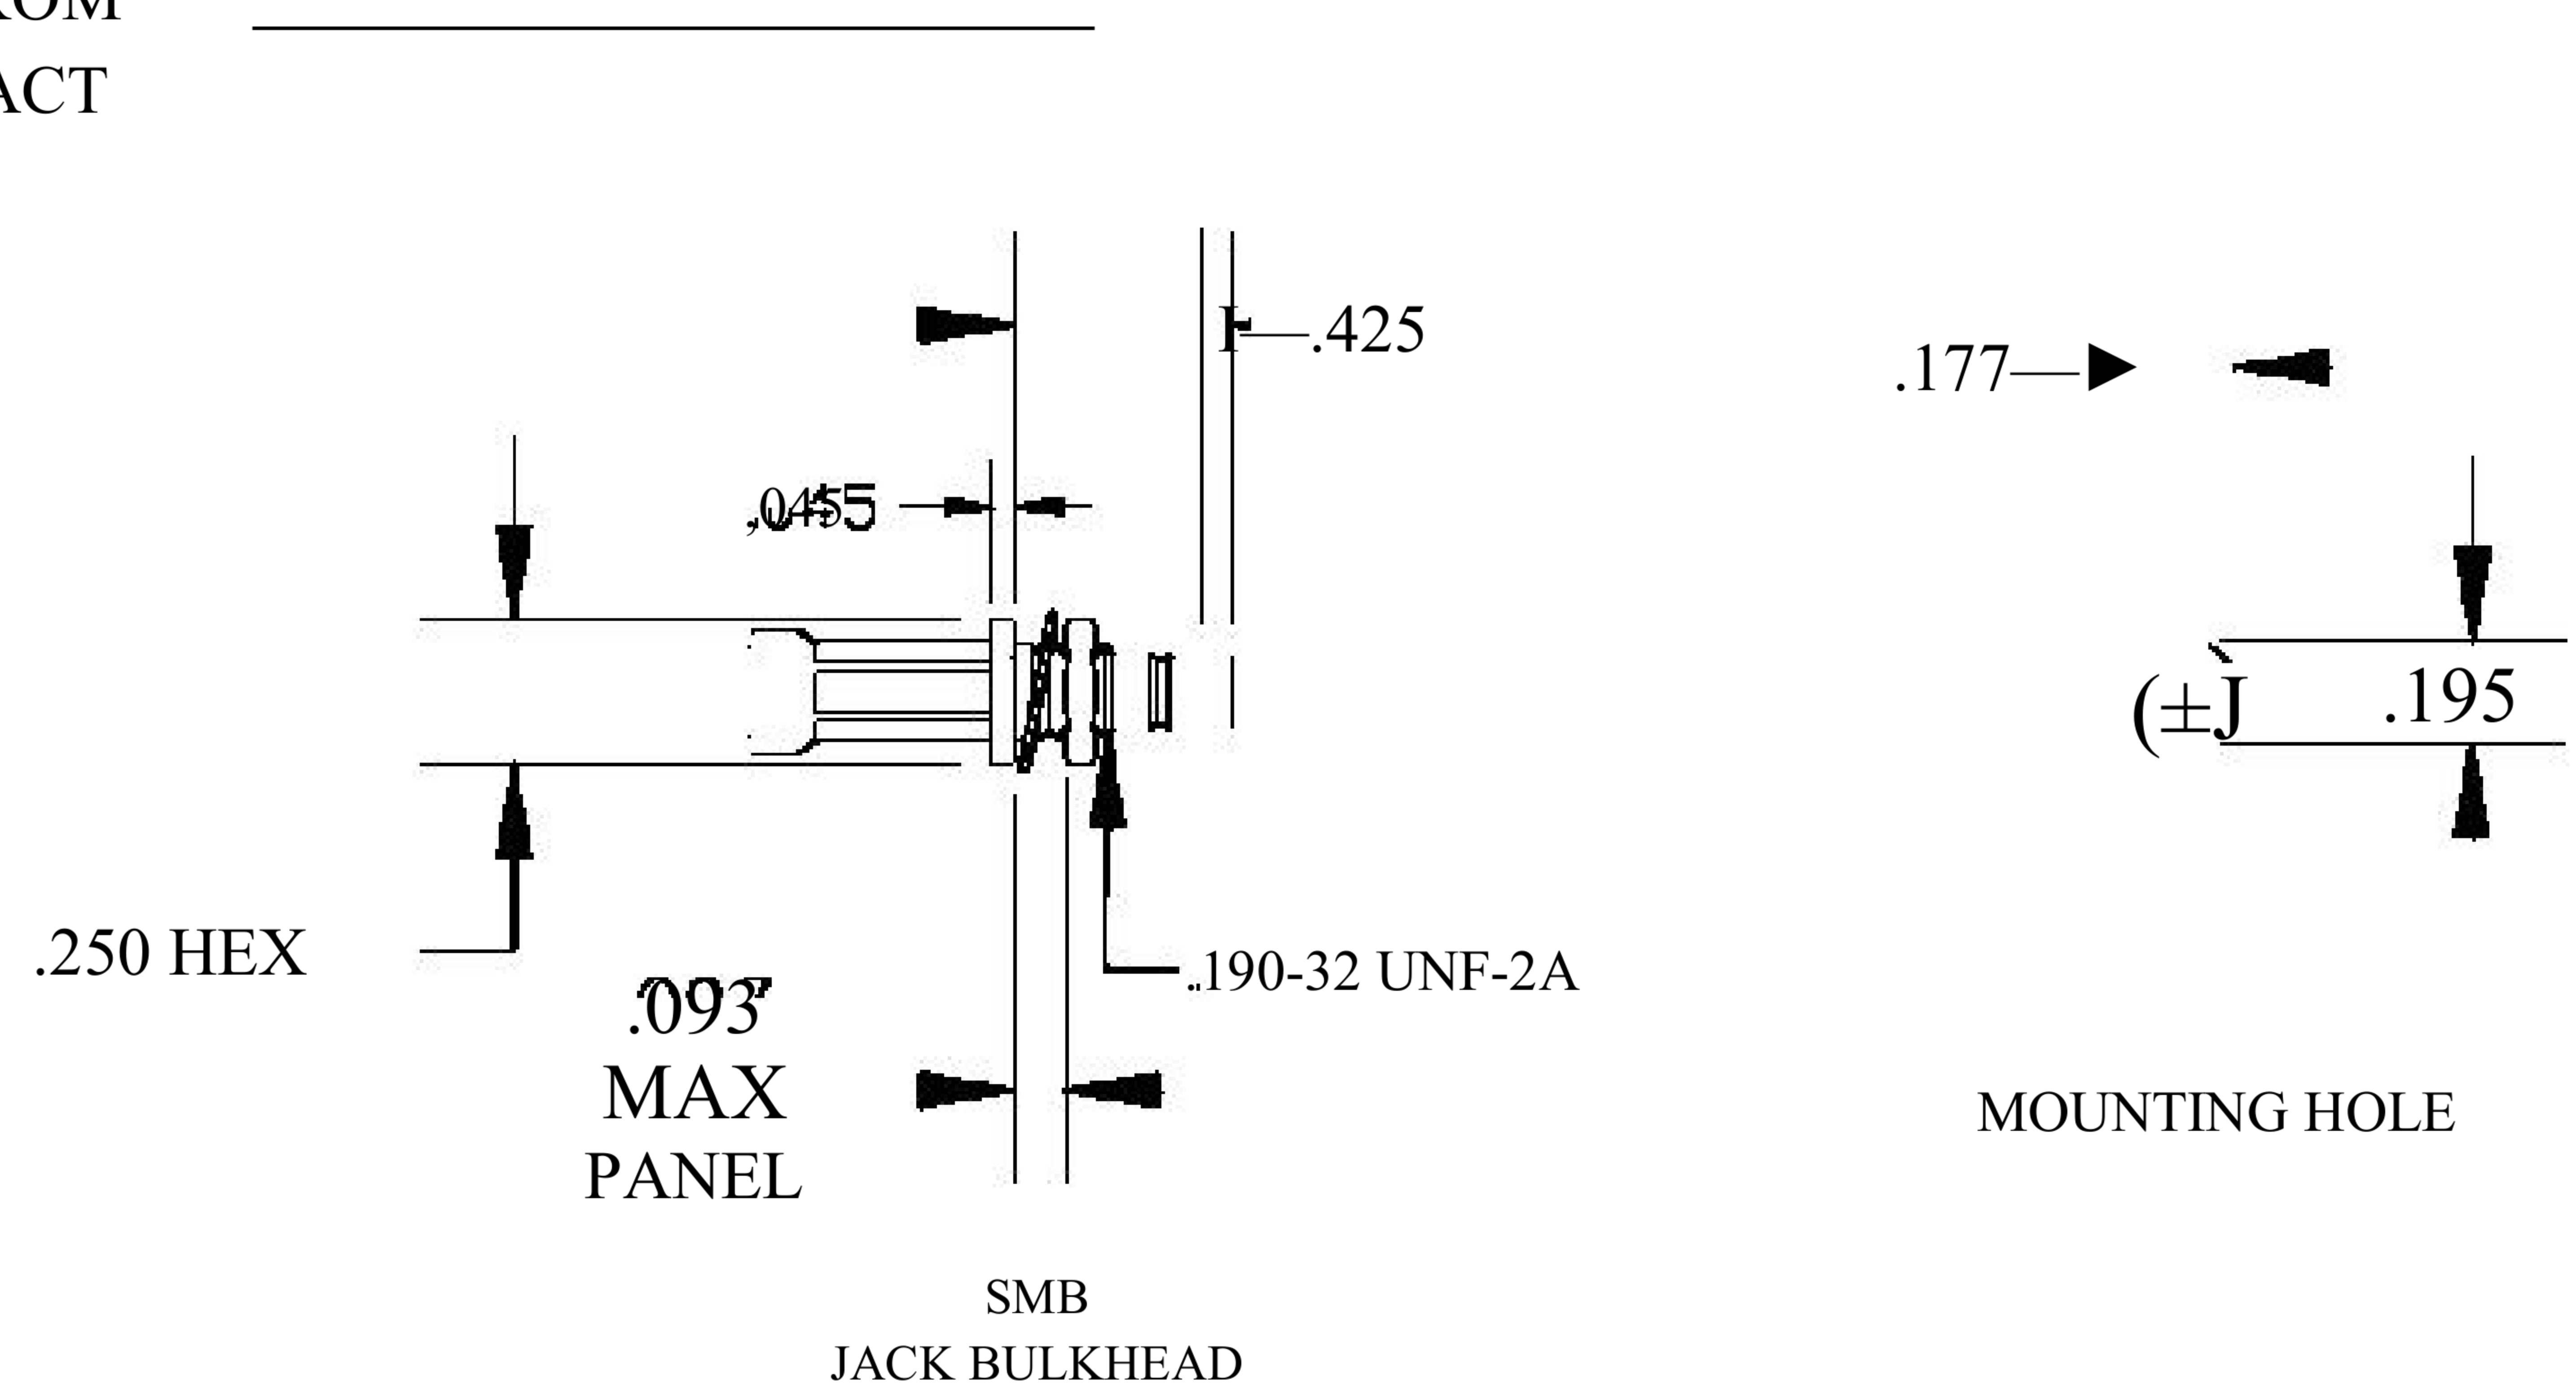

COMPONENTS	IMPEDANCE
SMB PLUG RIGHT ANGLE	50 OHM
SMB JACK BULKHEAD	50 OHM
RG400/U	50 OHM

Standard Lengths	
■12	12"
-24	24"
-36	36"
■48	48"
-60	60"
■XXX	Custom Length in inches

8th Floor, Building 1, Yongfu Science and Technology Center Industrial Park, Nanzha District 5, Humen, 523900, Dongguan, Guangdong, China.

Website: www.ebeestock.com

Email: sales@ebeestock.com

COAXIAL & FIBER OPTICS

DWG TITLE	ET30620	DES_	smb-plug-right-angle-to-smb-jack-bulkhead-cable-12-inch-length-using-rg400-coax-0030618
-----------	---------	------	---

SIZE A | FSCM NO. 53919 | CAD FILE 073102 | SCALE N/A | 127

NOTES:

- UNLESS OTHERWISE SPECIFIED ALL DIMENSIONS ARE NOMINAL.
- ALL SPECIFICATIONS ARE SUBJECT TO CHANGE WITHOUT NOTICE AT ANY TIME.