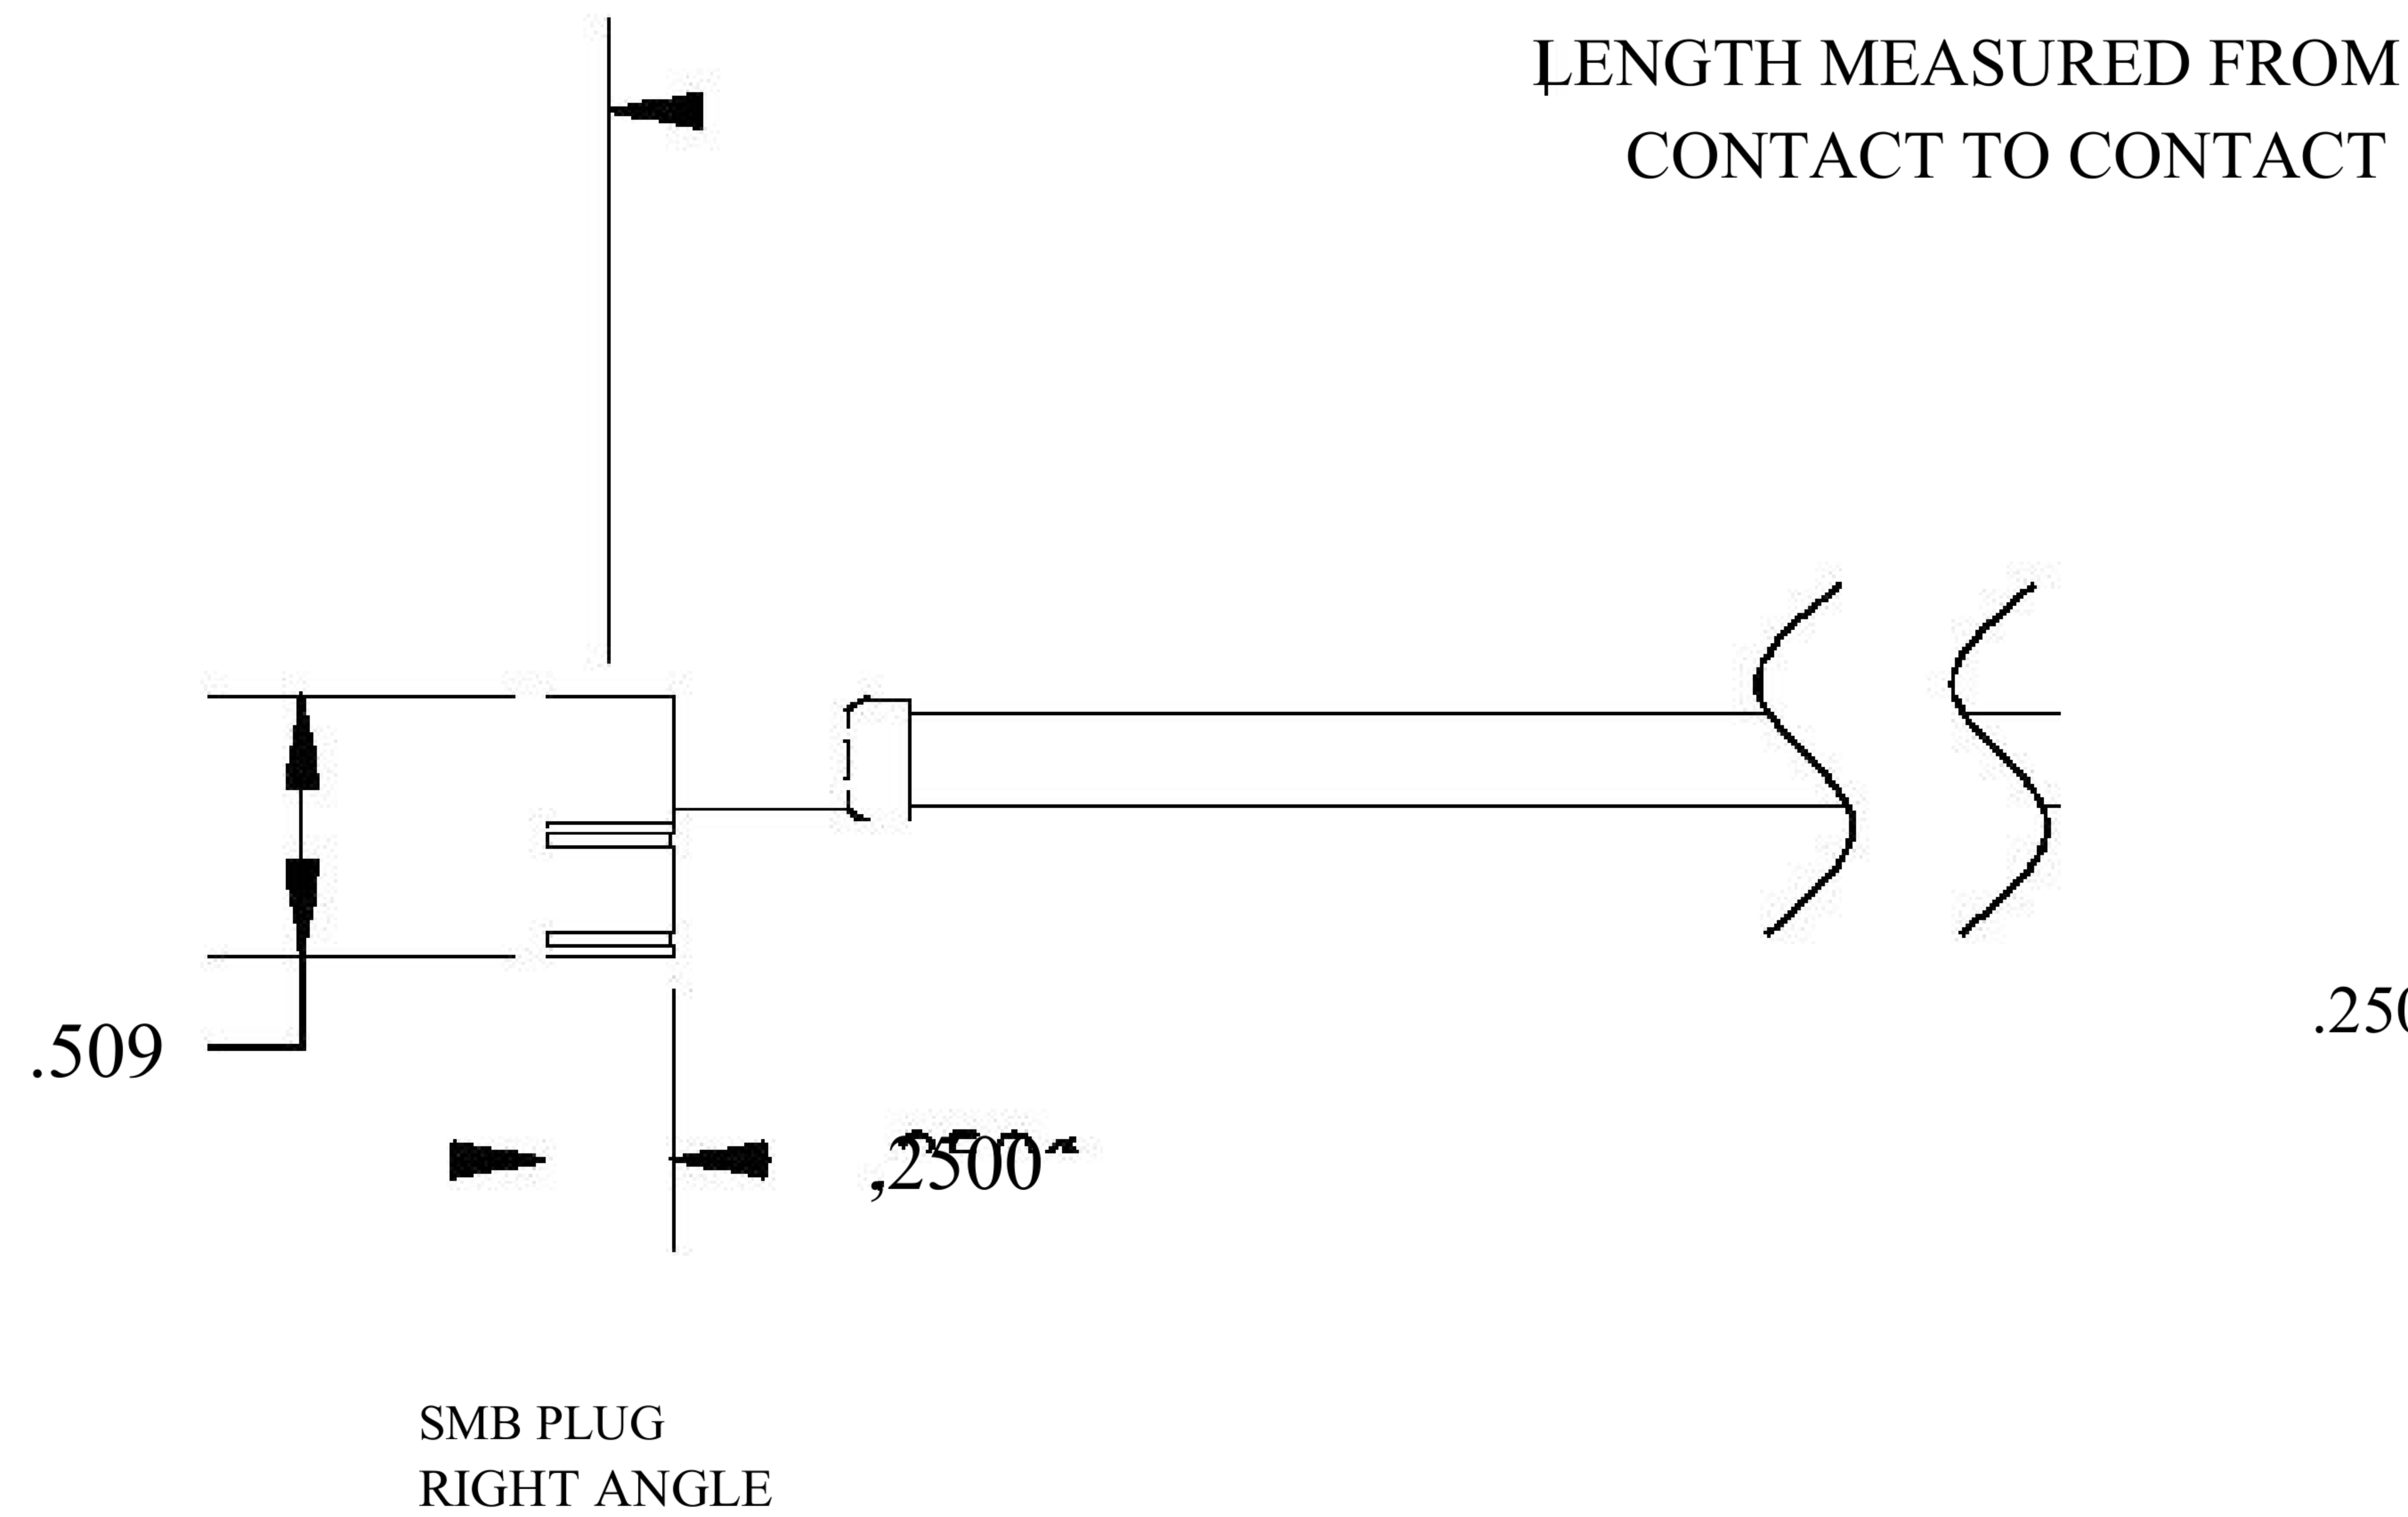

COMPONENTS	IMPEDANCE
SMB PLUG RIGHT ANGLE	50 OHM
SMB JACK BULKHEAD	50 OHM
RG400/U	50 OHM

Standard Lengths	
■12	12"
-24	24"
-36	36"
■48	48"
-60	60"
■XXX	Custom Length in inches

8th Floor, Building 1, Yongfu Science and Technology Center Industrial Park, Nanzha District 5, Humen, 523900, Dongguan, Guangdong, China.

Website: www.ebeestock.com

Email: sales@ebeestock.com

COAXIAL & FIBER OPTICS

DWG TITLE	ET30620	DES_	smb-plug-right-angle-to-smb-jack-bulkhead-cable-12-inch-length-using-rg400-coax-0030618
-----------	---------	------	---

SIZE A | FSCM NO. 53919 | CAD FILE 073102 | SCALE N/A | 127

NOTES:

- UNLESS OTHERWISE SPECIFIED ALL DIMENSIONS ARE NOMINAL.
- ALL SPECIFICATIONS ARE SUBJECT TO CHANGE WITHOUT NOTICE AT ANY TIME.