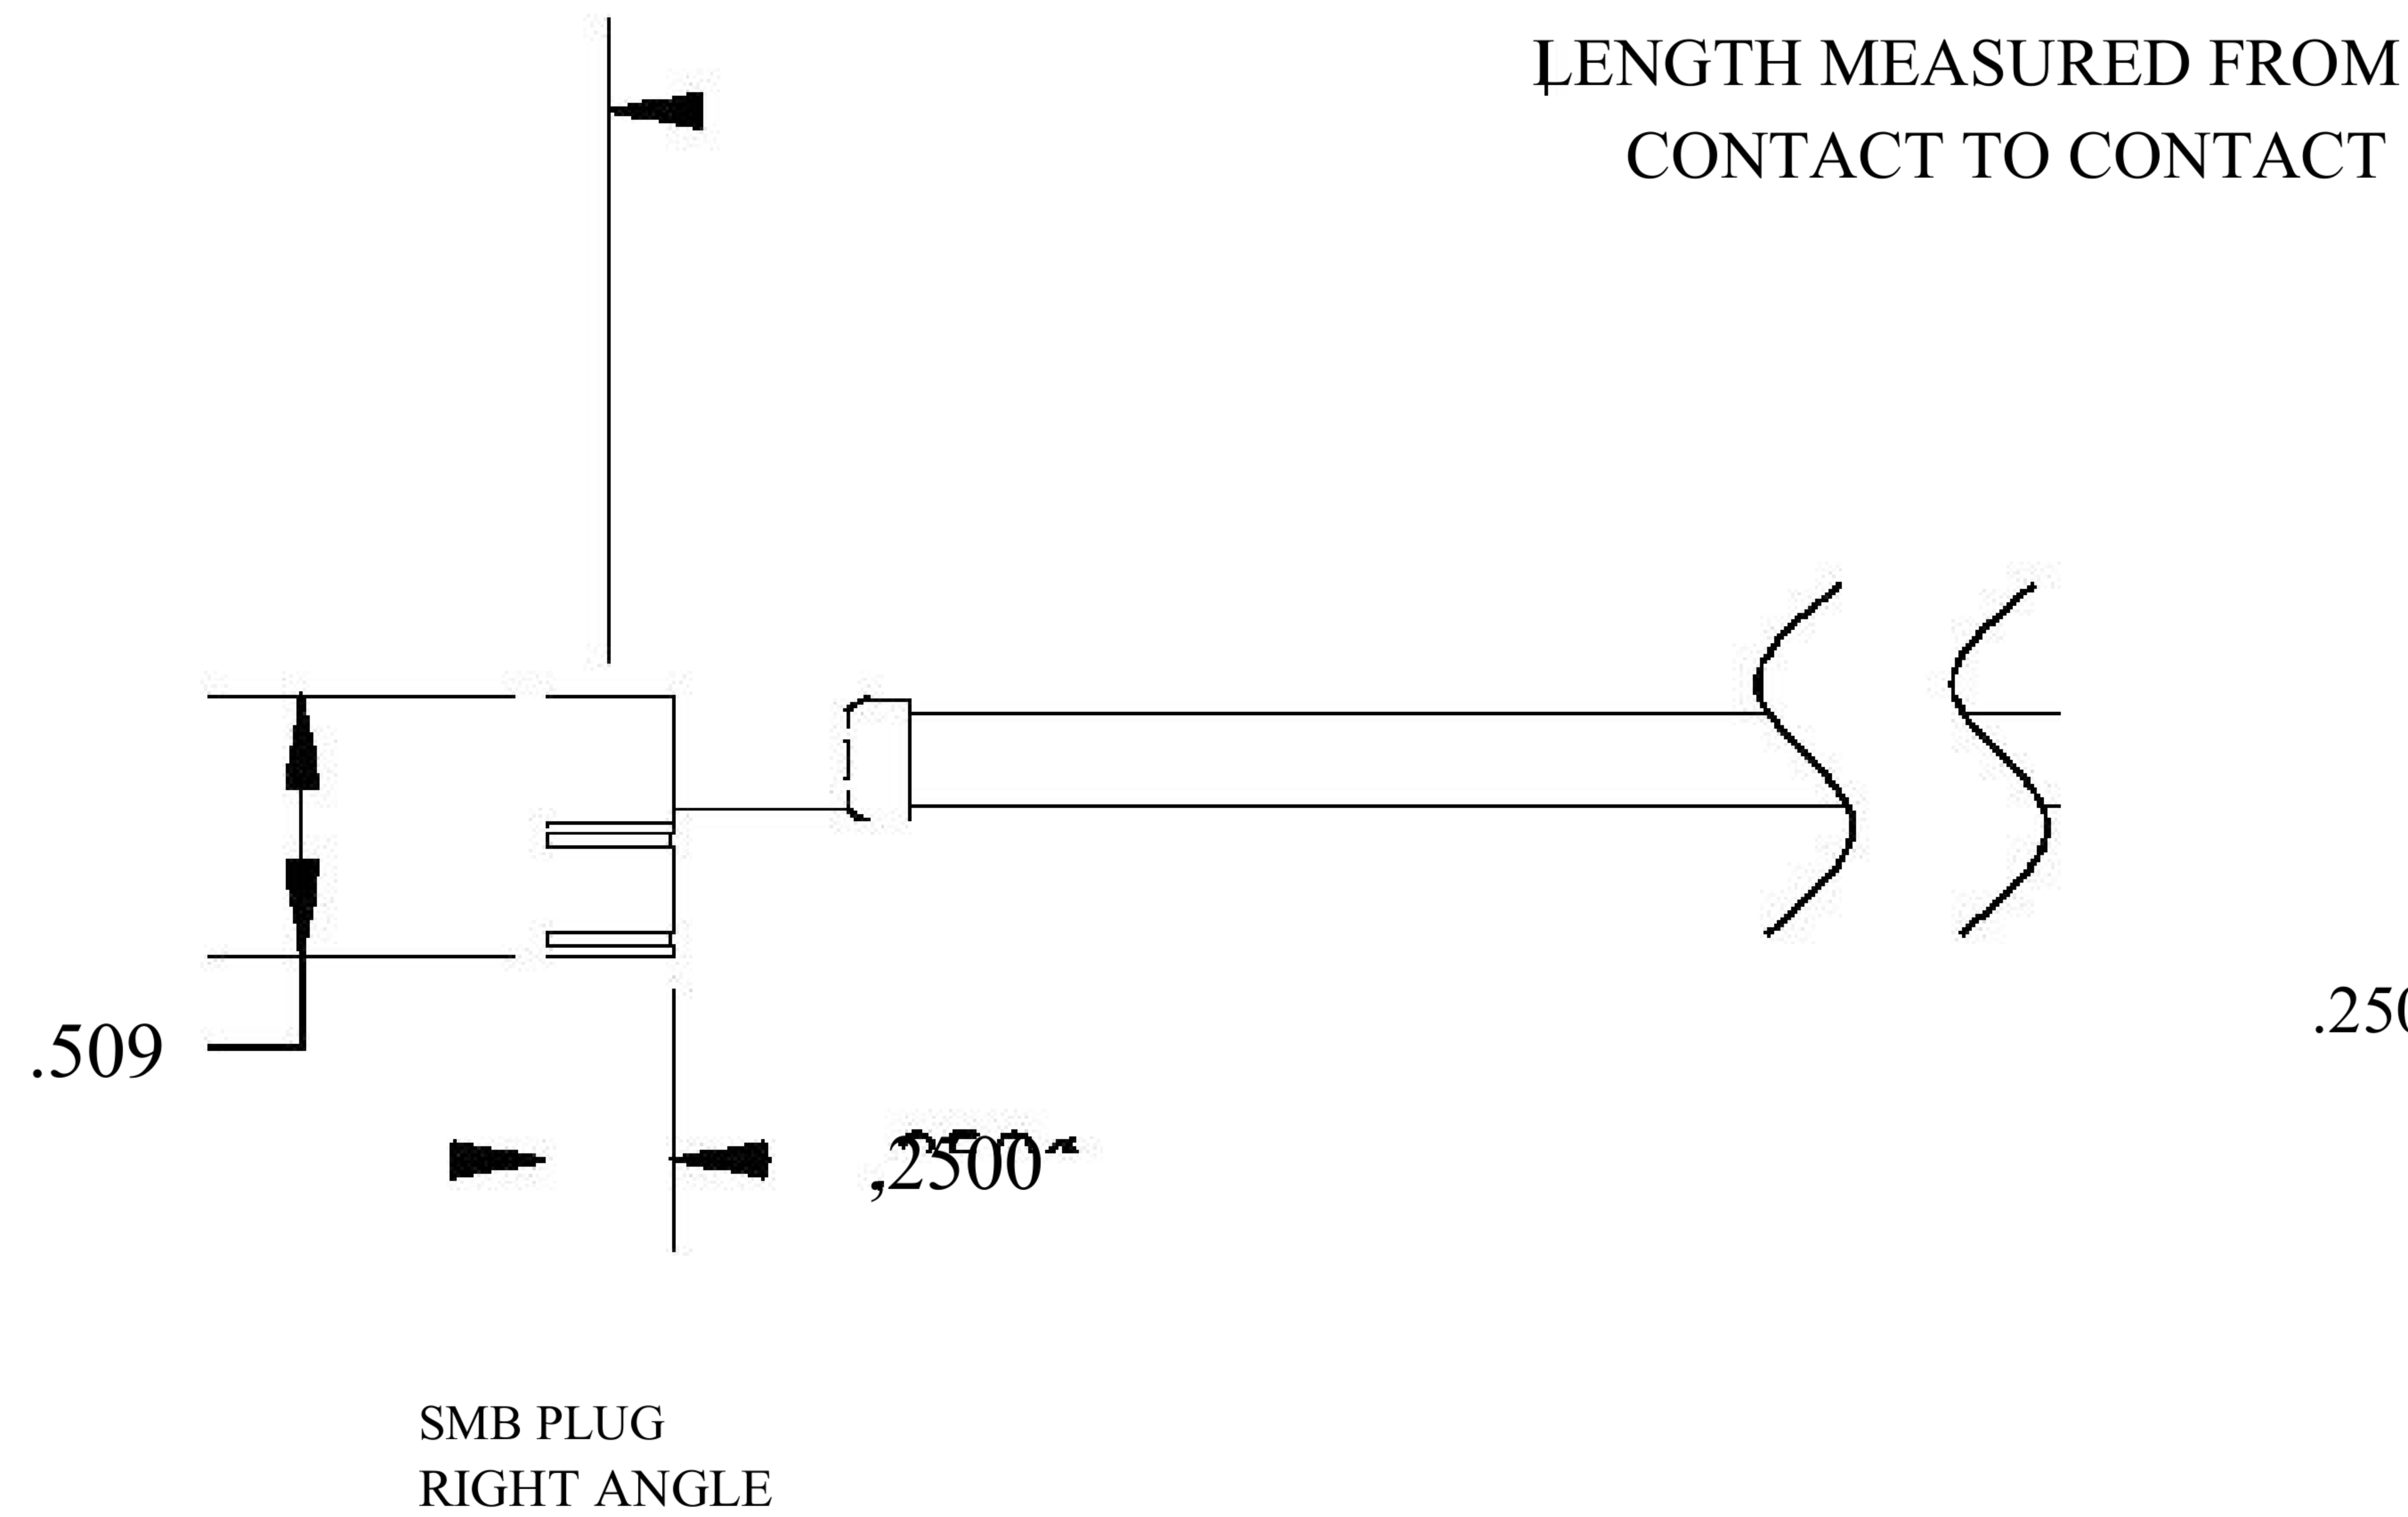

COMPONENTS	IMPEDANCE
SMB PLUG RIGHT ANGLE	50 OHM
SMB JACK BULKHEAD	50 OHM
RG400/U	50 OHM

Standard Lengths	
■12	12"
-24	24"
-36	36"
■48	48"
-60	60"
■XXX	Custom Length in inches

8th Floor, Building 1, Yongfu Science and Technology Center Industrial Park, Nanzha District 5, Humen, 523900, Dongguan, Guangdong, China.

Website: www.ebeestock.com

Email: sales@ebeestock.com

COAXIAL & FIBER OPTICS

DWG TITLE	ET30621	DES_	smb-plug-right-angle-to-smb-jack-bulkhead-cable-12-inch-length-using-rg400-coax-0030618
-----------	---------	------	---

SIZE A | FSCM NO. 53919 | CAD FILE 073102 | SCALE N/A |

| 127

NOTES:

- UNLESS OTHERWISE SPECIFIED ALL DIMENSIONS ARE NOMINAL.
- ALL SPECIFICATIONS ARE SUBJECT TO CHANGE WITHOUT NOTICE AT ANY TIME.