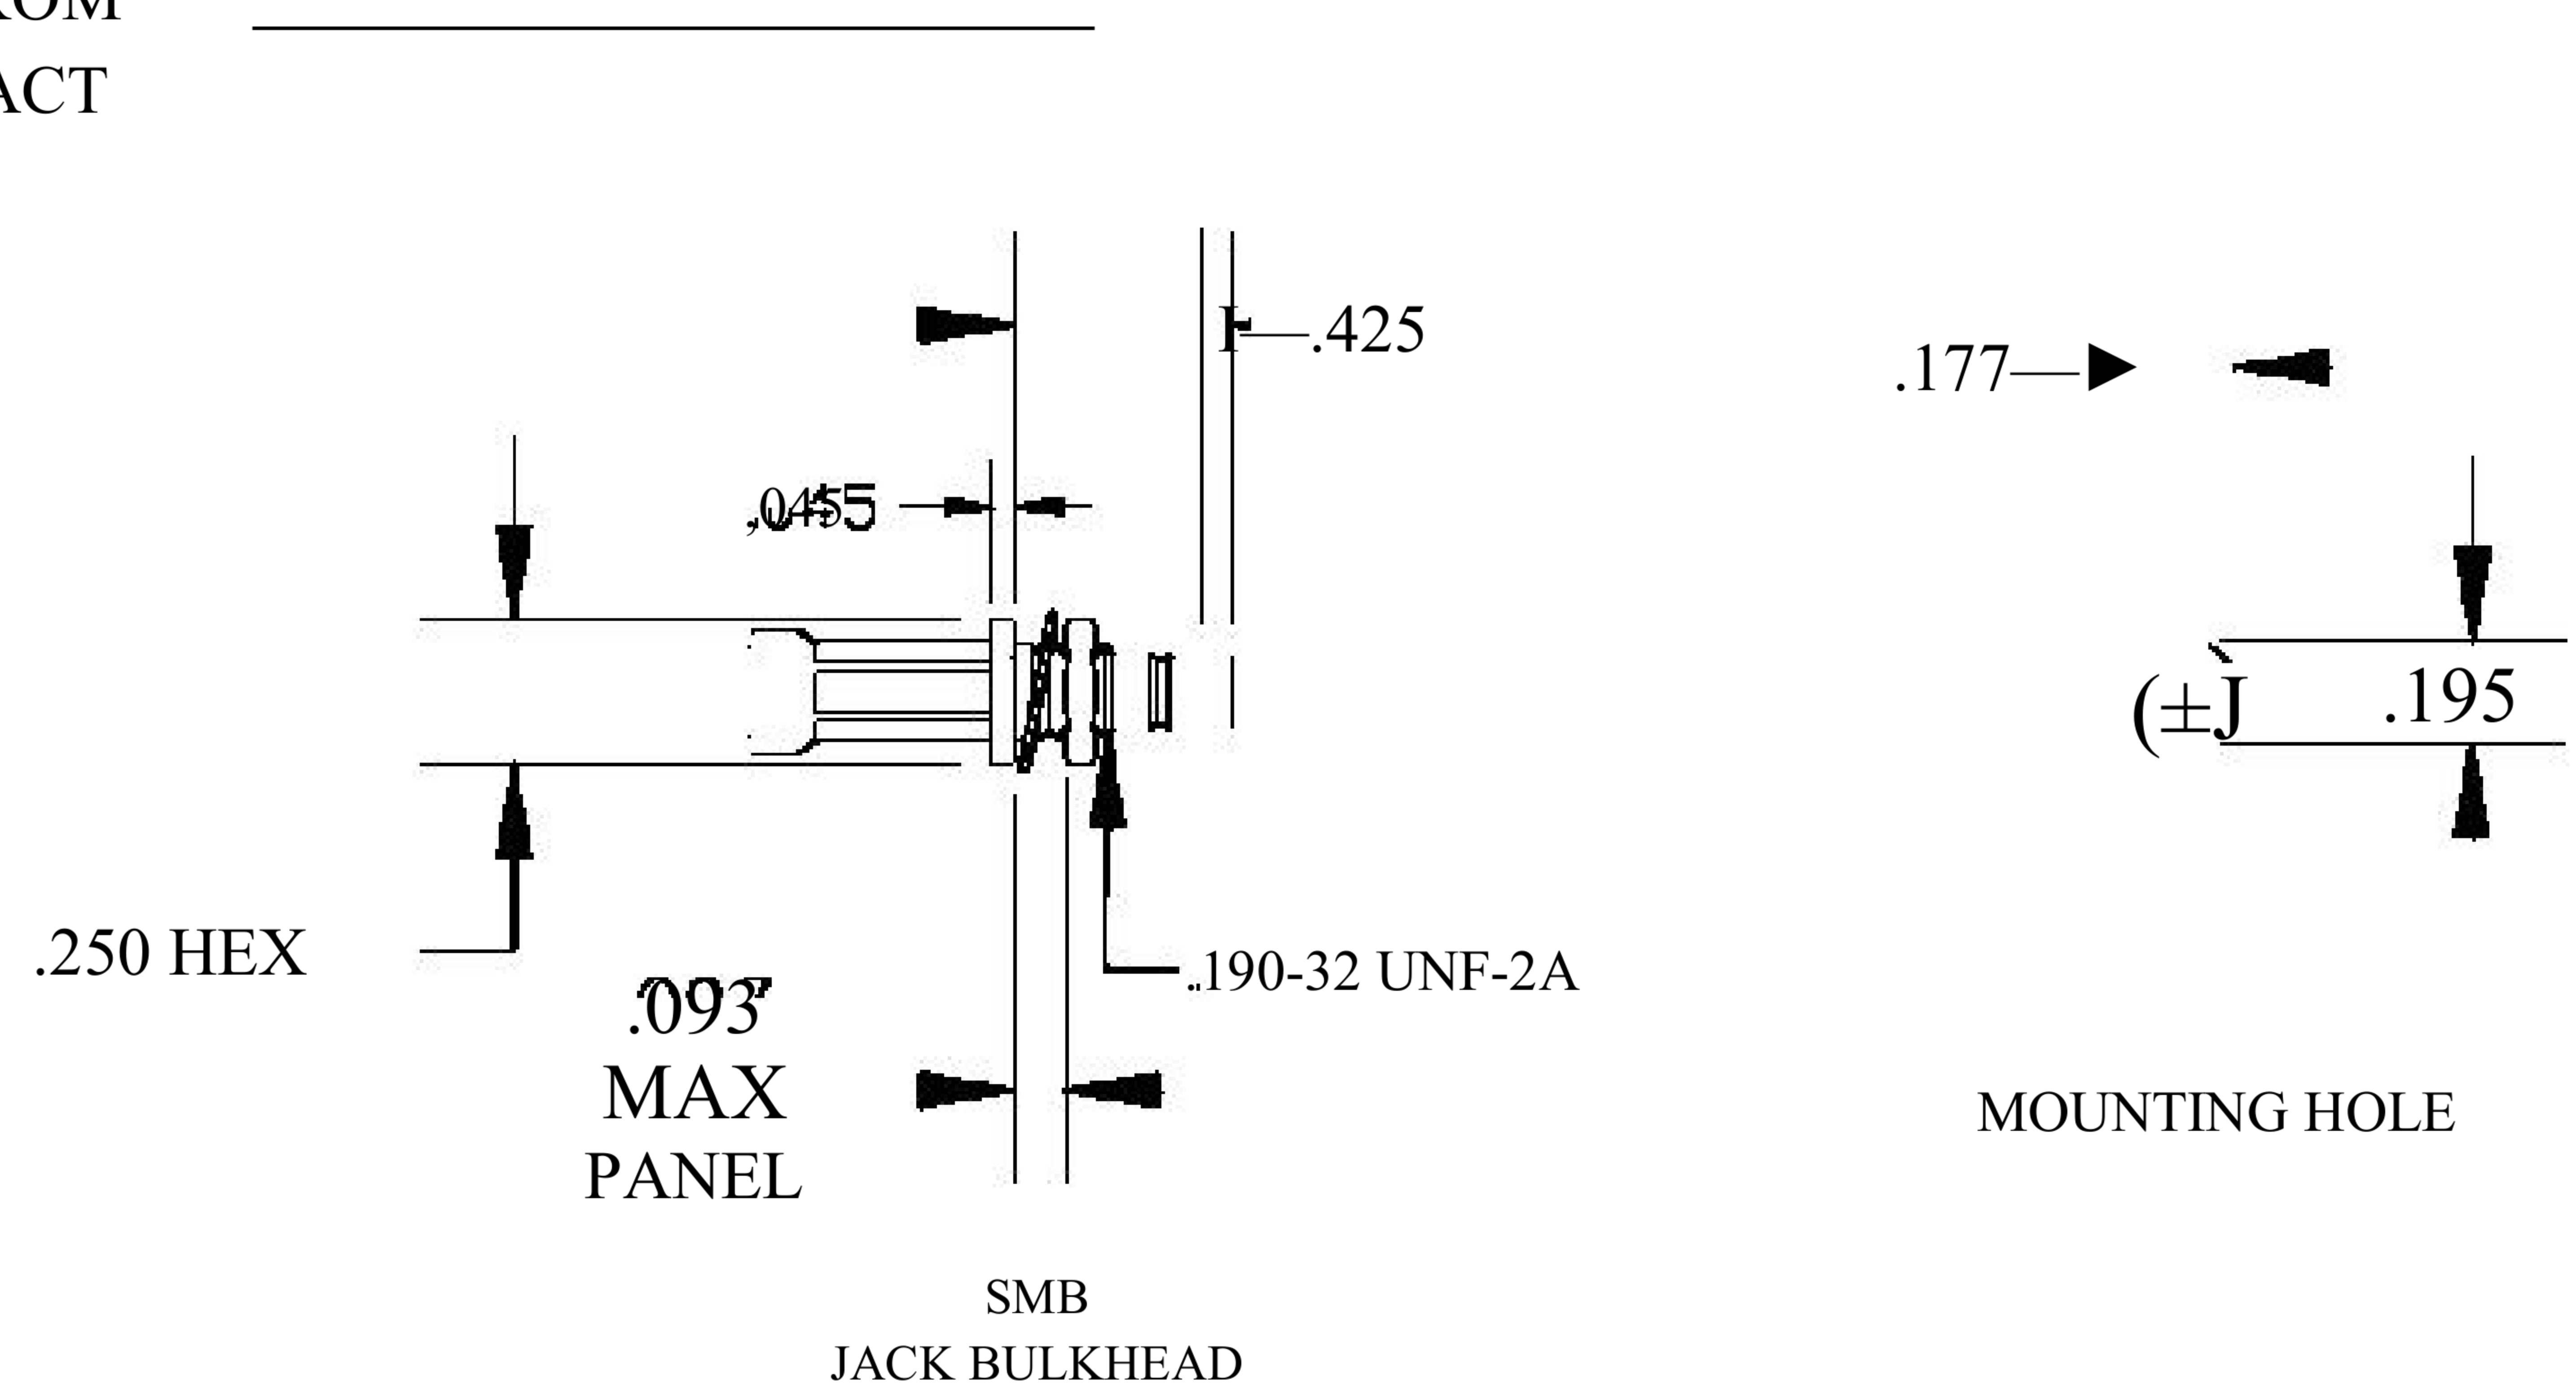

COMPONENTS	IMPEDANCE
SMB PLUG RIGHT ANGLE	50 OHM
SMB JACK BULKHEAD	50 OHM
RG400/U	50 OHM

Standard Lengths	
■12	12"
-24	24"
-36	36"
■48	48"
-60	60"
■XXX	Custom Length in inches

8th Floor, Building 1, Yongfu Science and Technology Center Industrial Park, Nanzha District 5, Humen, 523900, Dongguan, Guangdong, China.

Website: www.ebeestock.com

Email: sales@ebeestock.com

COAXIAL & FIBER OPTICS

DWG TITLE	ET30621	DES_	smb-plug-right-angle-to-smb-jack-bulkhead-cable-12-inch-length-using-rg400-coax-0030618
-----------	---------	------	---

SIZE A | FSCM NO. 53919 | CAD FILE 073102 | SCALE N/A |

| 127

NOTES:

- UNLESS OTHERWISE SPECIFIED ALL DIMENSIONS ARE NOMINAL.
- ALL SPECIFICATIONS ARE SUBJECT TO CHANGE WITHOUT NOTICE AT ANY TIME.