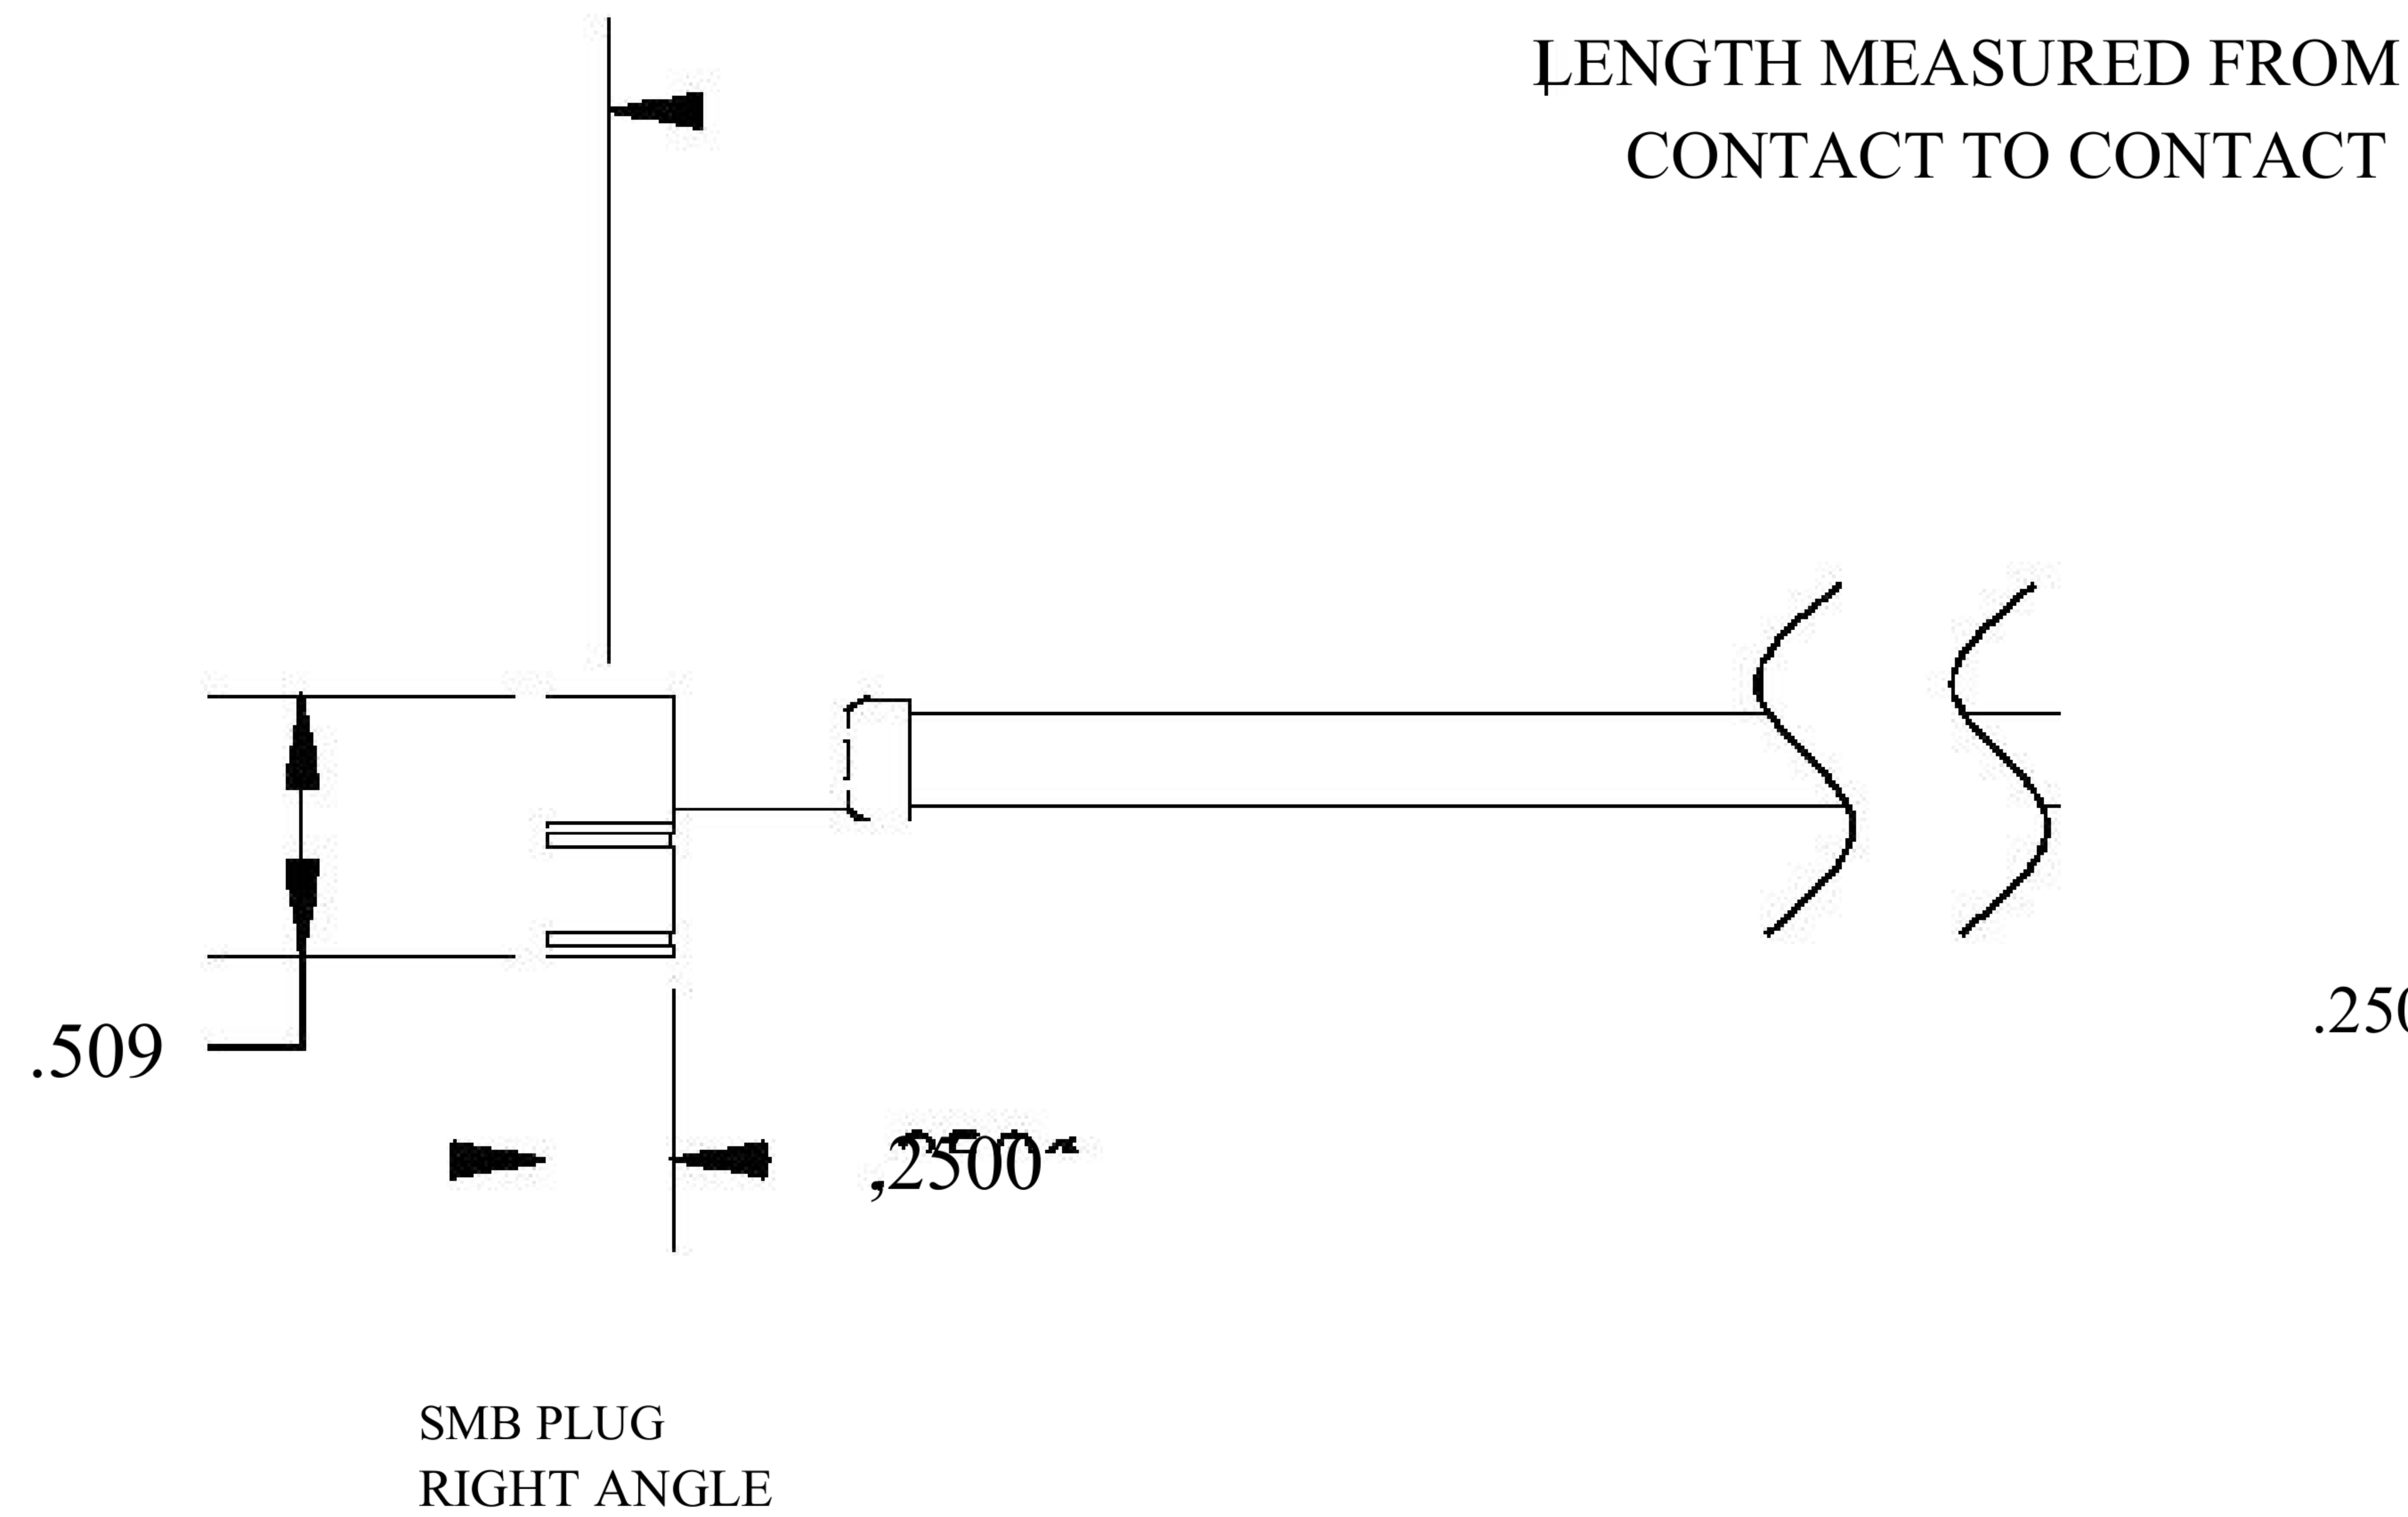

COMPONENTS	IMPEDANCE
SMB PLUG RIGHT ANGLE	50 OHM
SMB JACK BULKHEAD	50 OHM
RG400/U	50 OHM

Standard Lengths	
■12	12"
-24	24"
-36	36"
■48	48"
-60	60"
■XXX	Custom Length in inches

8th Floor, Building 1, Yongfu Science and Technology Center Industrial Park, Nanzha District 5, Humen, 523900, Dongguan, Guangdong, China.

Website: www.ebeestock.com

Email: sales@ebeestock.com

COAXIAL & FIBER OPTICS

DWG TITLE	ET30622	DES_	smb-plug-right-angle-to-smb-jack-bulkhead-cable-12-inch-length-using-rg400-coax-0030618
-----------	---------	------	---

SIZE A | FSCM NO. 53919 | CAD FILE 073102 | SCALE N/A |

| 127

NOTES:

- UNLESS OTHERWISE SPECIFIED ALL DIMENSIONS ARE NOMINAL.
- ALL SPECIFICATIONS ARE SUBJECT TO CHANGE WITHOUT NOTICE AT ANY TIME.