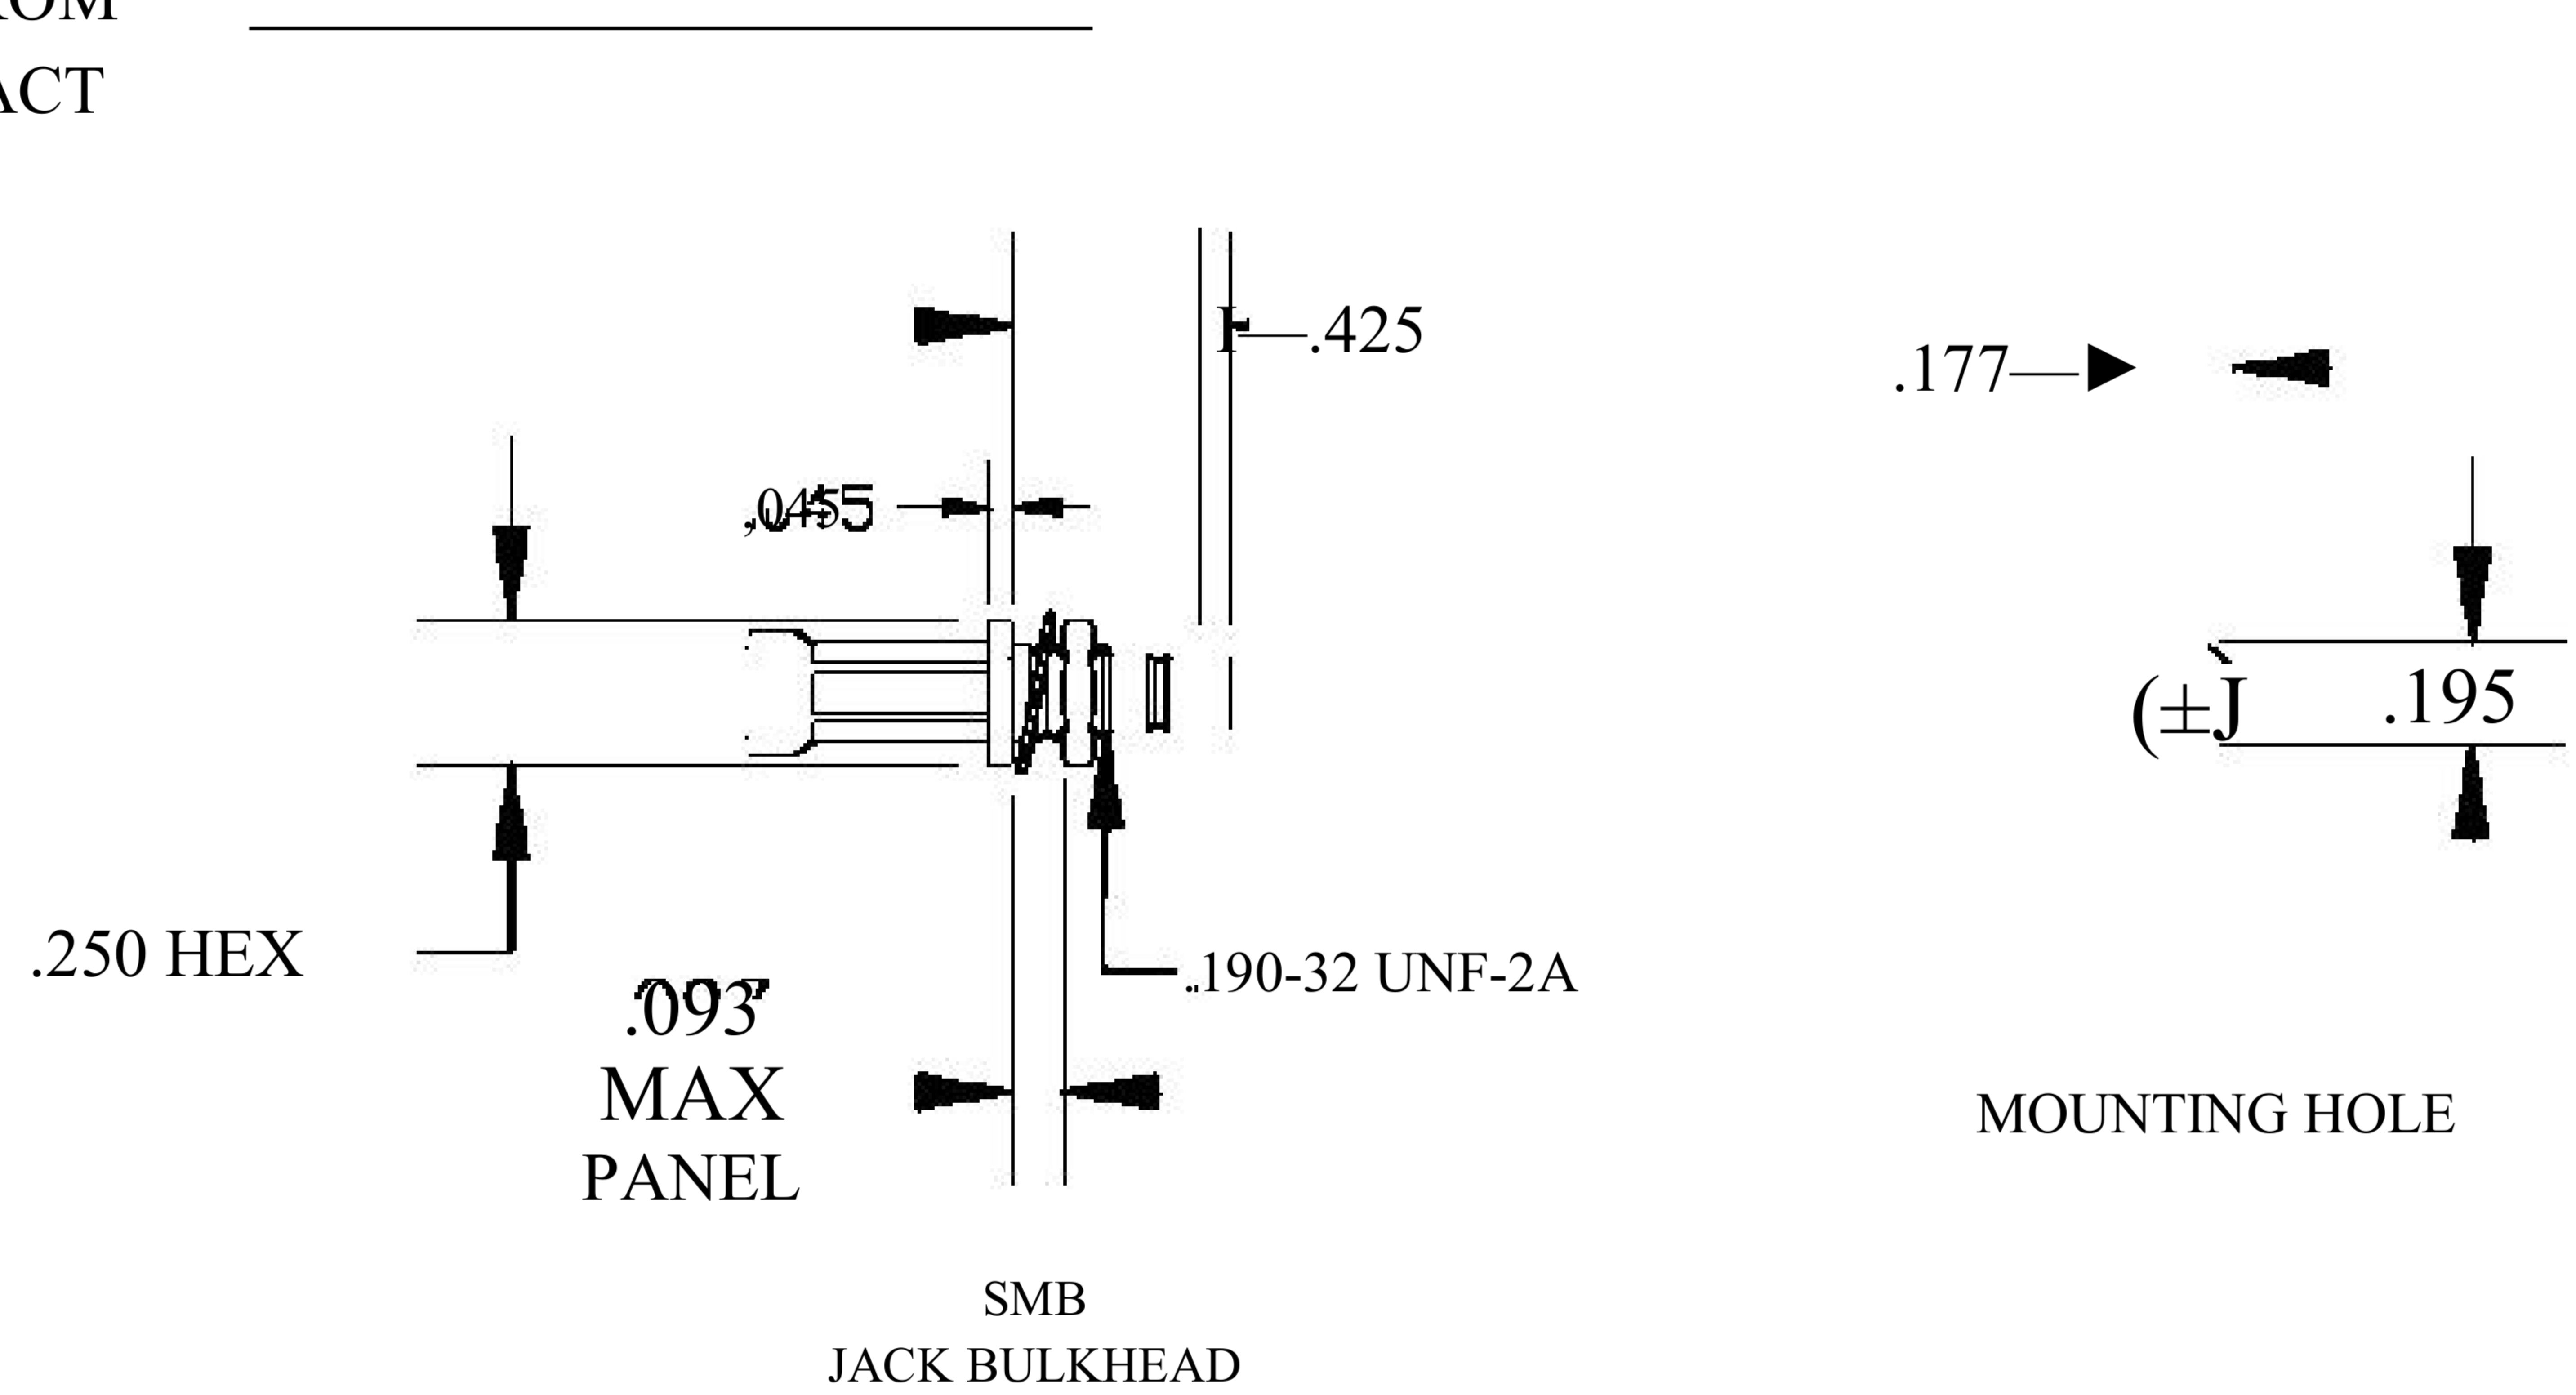

COMPONENTS	IMPEDANCE
SMB PLUG RIGHT ANGLE	50 OHM
SMB JACK BULKHEAD	50 OHM
RG400/U	50 OHM

Standard Lengths	
■12	12"
-24	24"
-36	36"
■48	48"
-60	60"
■XXX	Custom Length in inches

8th Floor, Building 1, Yongfu Science and Technology Center Industrial Park, Nanzha District 5, Humen, 523900, Dongguan, Guangdong, China.

Website: www.ebeestock.com

Email: sales@ebeestock.com

COAXIAL & FIBER OPTICS

DWG TITLE	ET30622	DES_	smb-plug-right-angle-to-smb-jack-bulkhead-cable-12-inch-length-using-rg400-coax-0030618
-----------	---------	------	---

SIZE A | FSCM NO. 53919 | CAD FILE 073102 | SCALE N/A |

| 127

NOTES:

- UNLESS OTHERWISE SPECIFIED ALL DIMENSIONS ARE NOMINAL.
- ALL SPECIFICATIONS ARE SUBJECT TO CHANGE WITHOUT NOTICE AT ANY TIME.