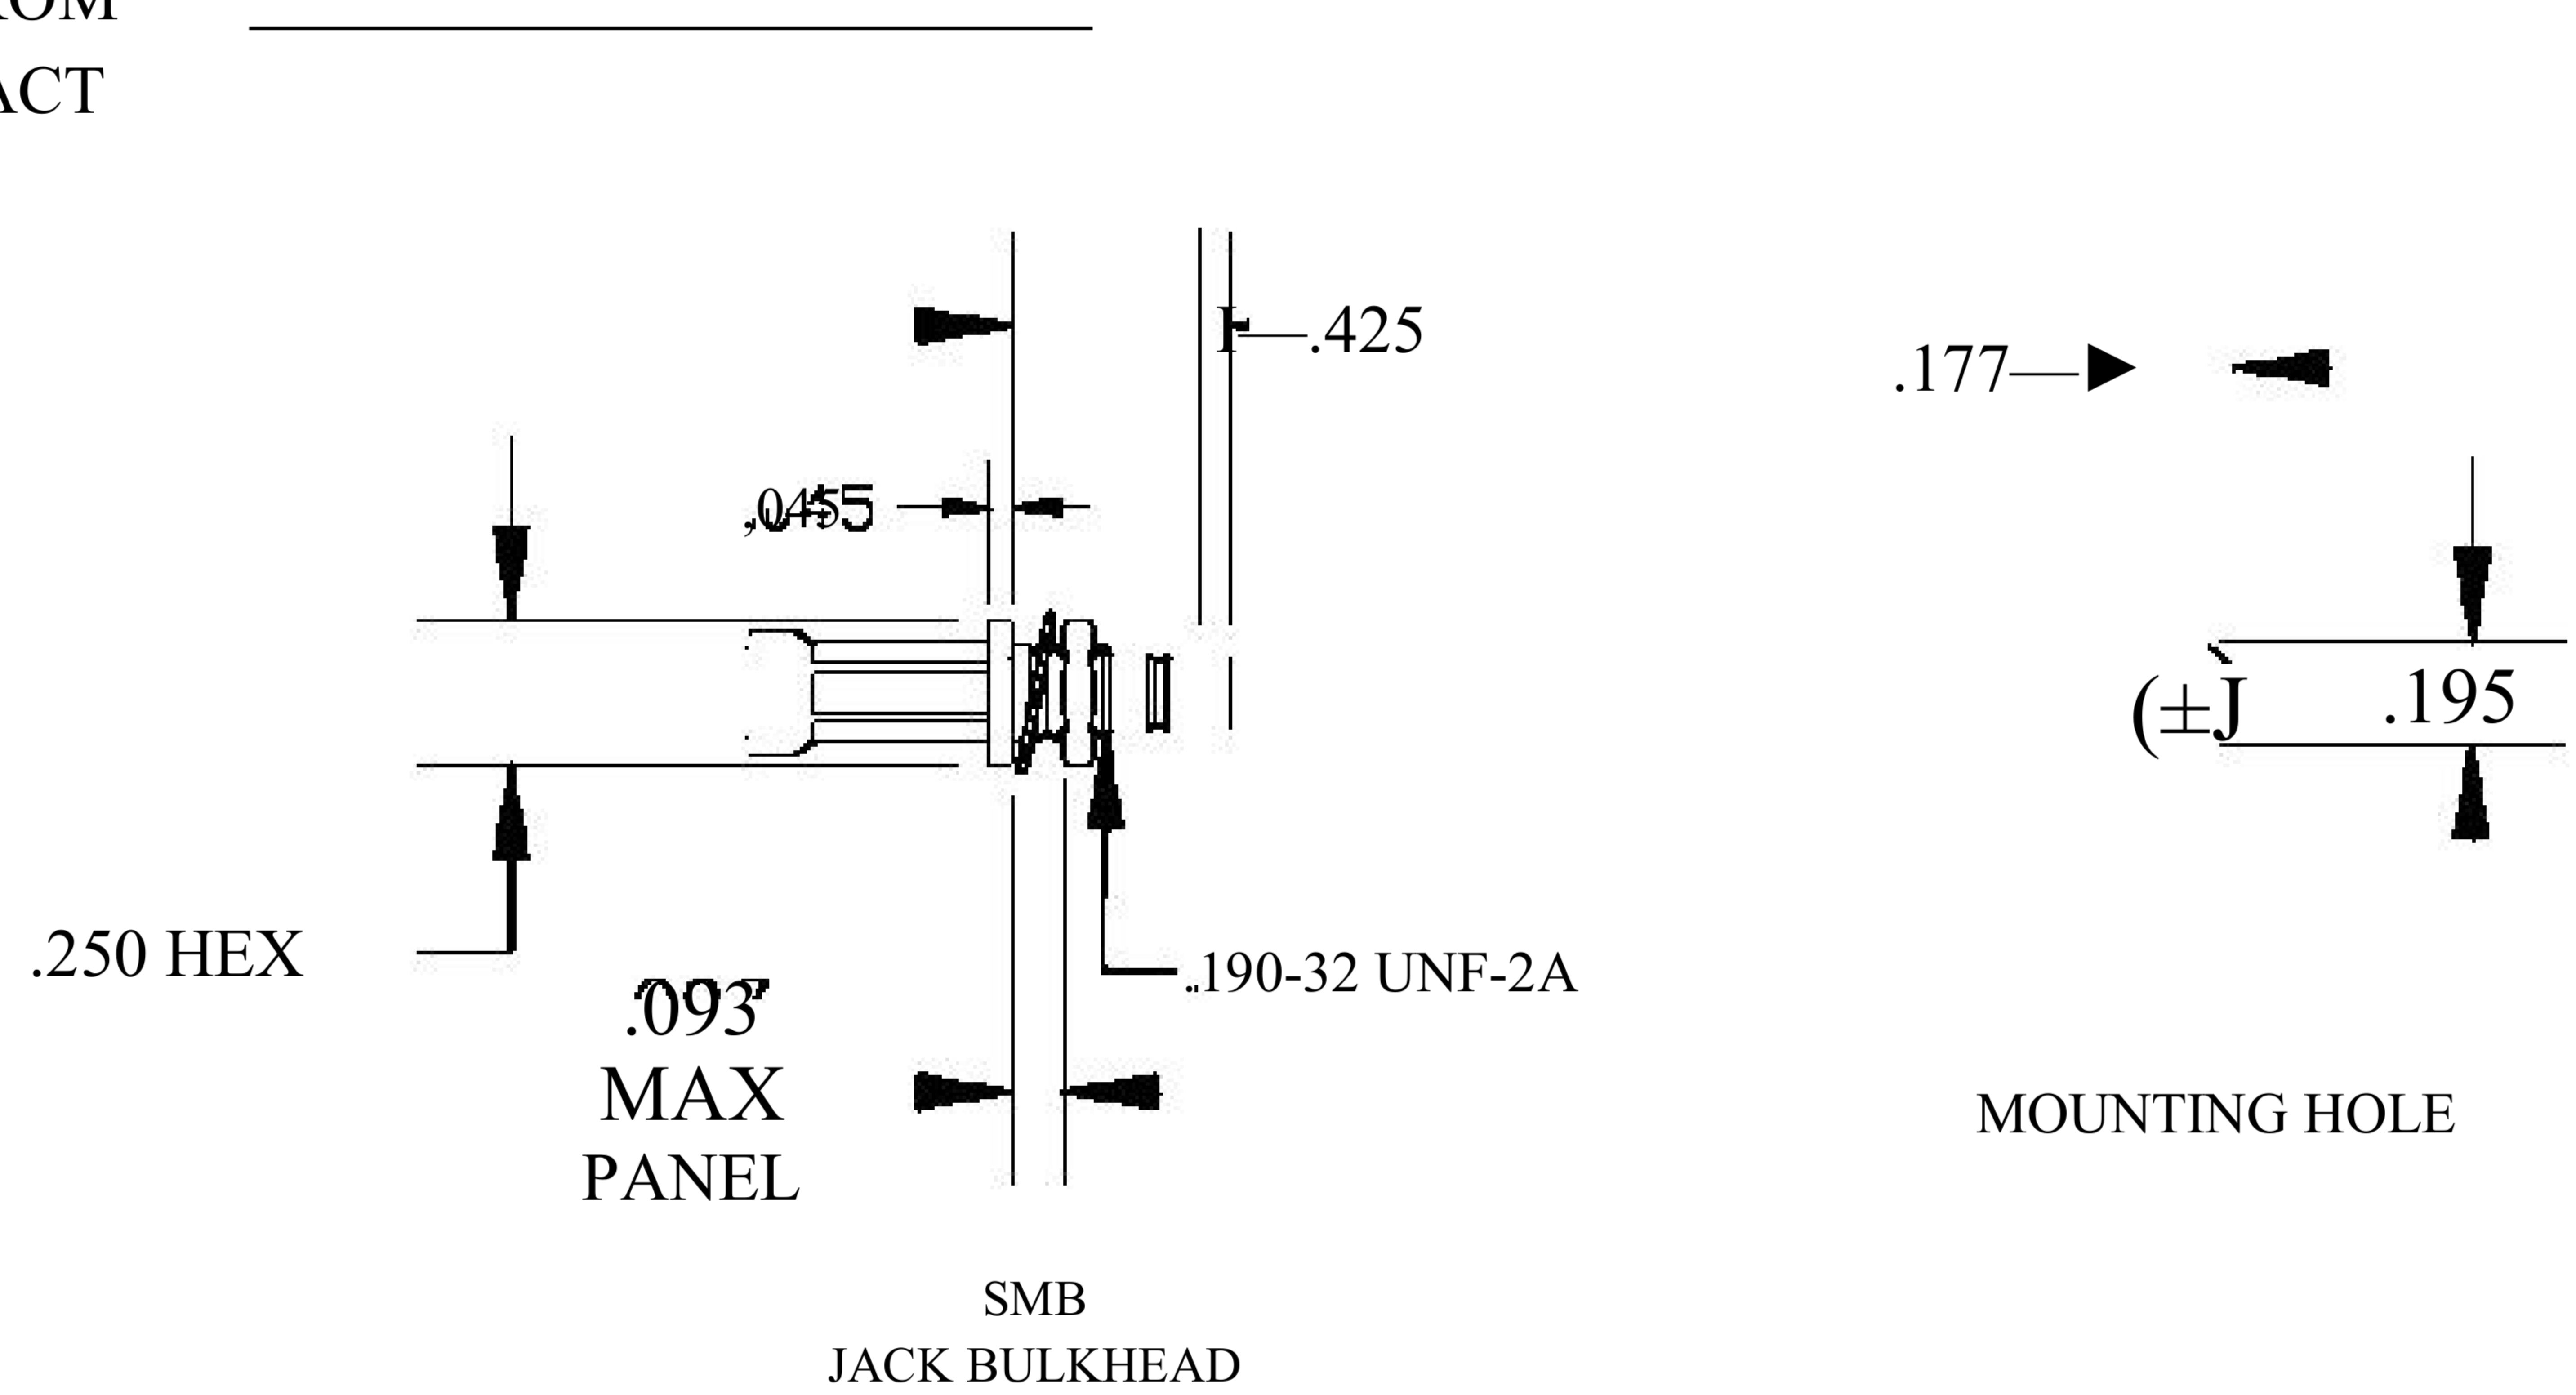

COMPONENTS	IMPEDANCE
SMB PLUG RIGHT ANGLE	50 OHM
SMB JACK BULKHEAD	50 OHM
RG400/U	50 OHM

Standard Lengths	
■12	12"
-24	24"
-36	36"
■48	48"
-60	60"
■XXX	Custom Length in inches

8th Floor, Building 1, Yongfu Science and Technology Center Industrial Park, Nanzha District 5, Humen, 523900, Dongguan, Guangdong, China.

### COAXIAL & FIBER OPTICS

DWG TITLE	ET30623	DES_	smb-plug-right-angle-to-smb-jack-bulkhead-cable-12-inch-length-using-rg400-coax-0030618
-----------	---------	------	---

SIZE A | FSCM NO. 53919 | CAD FILE 073102 | SCALE N/A |