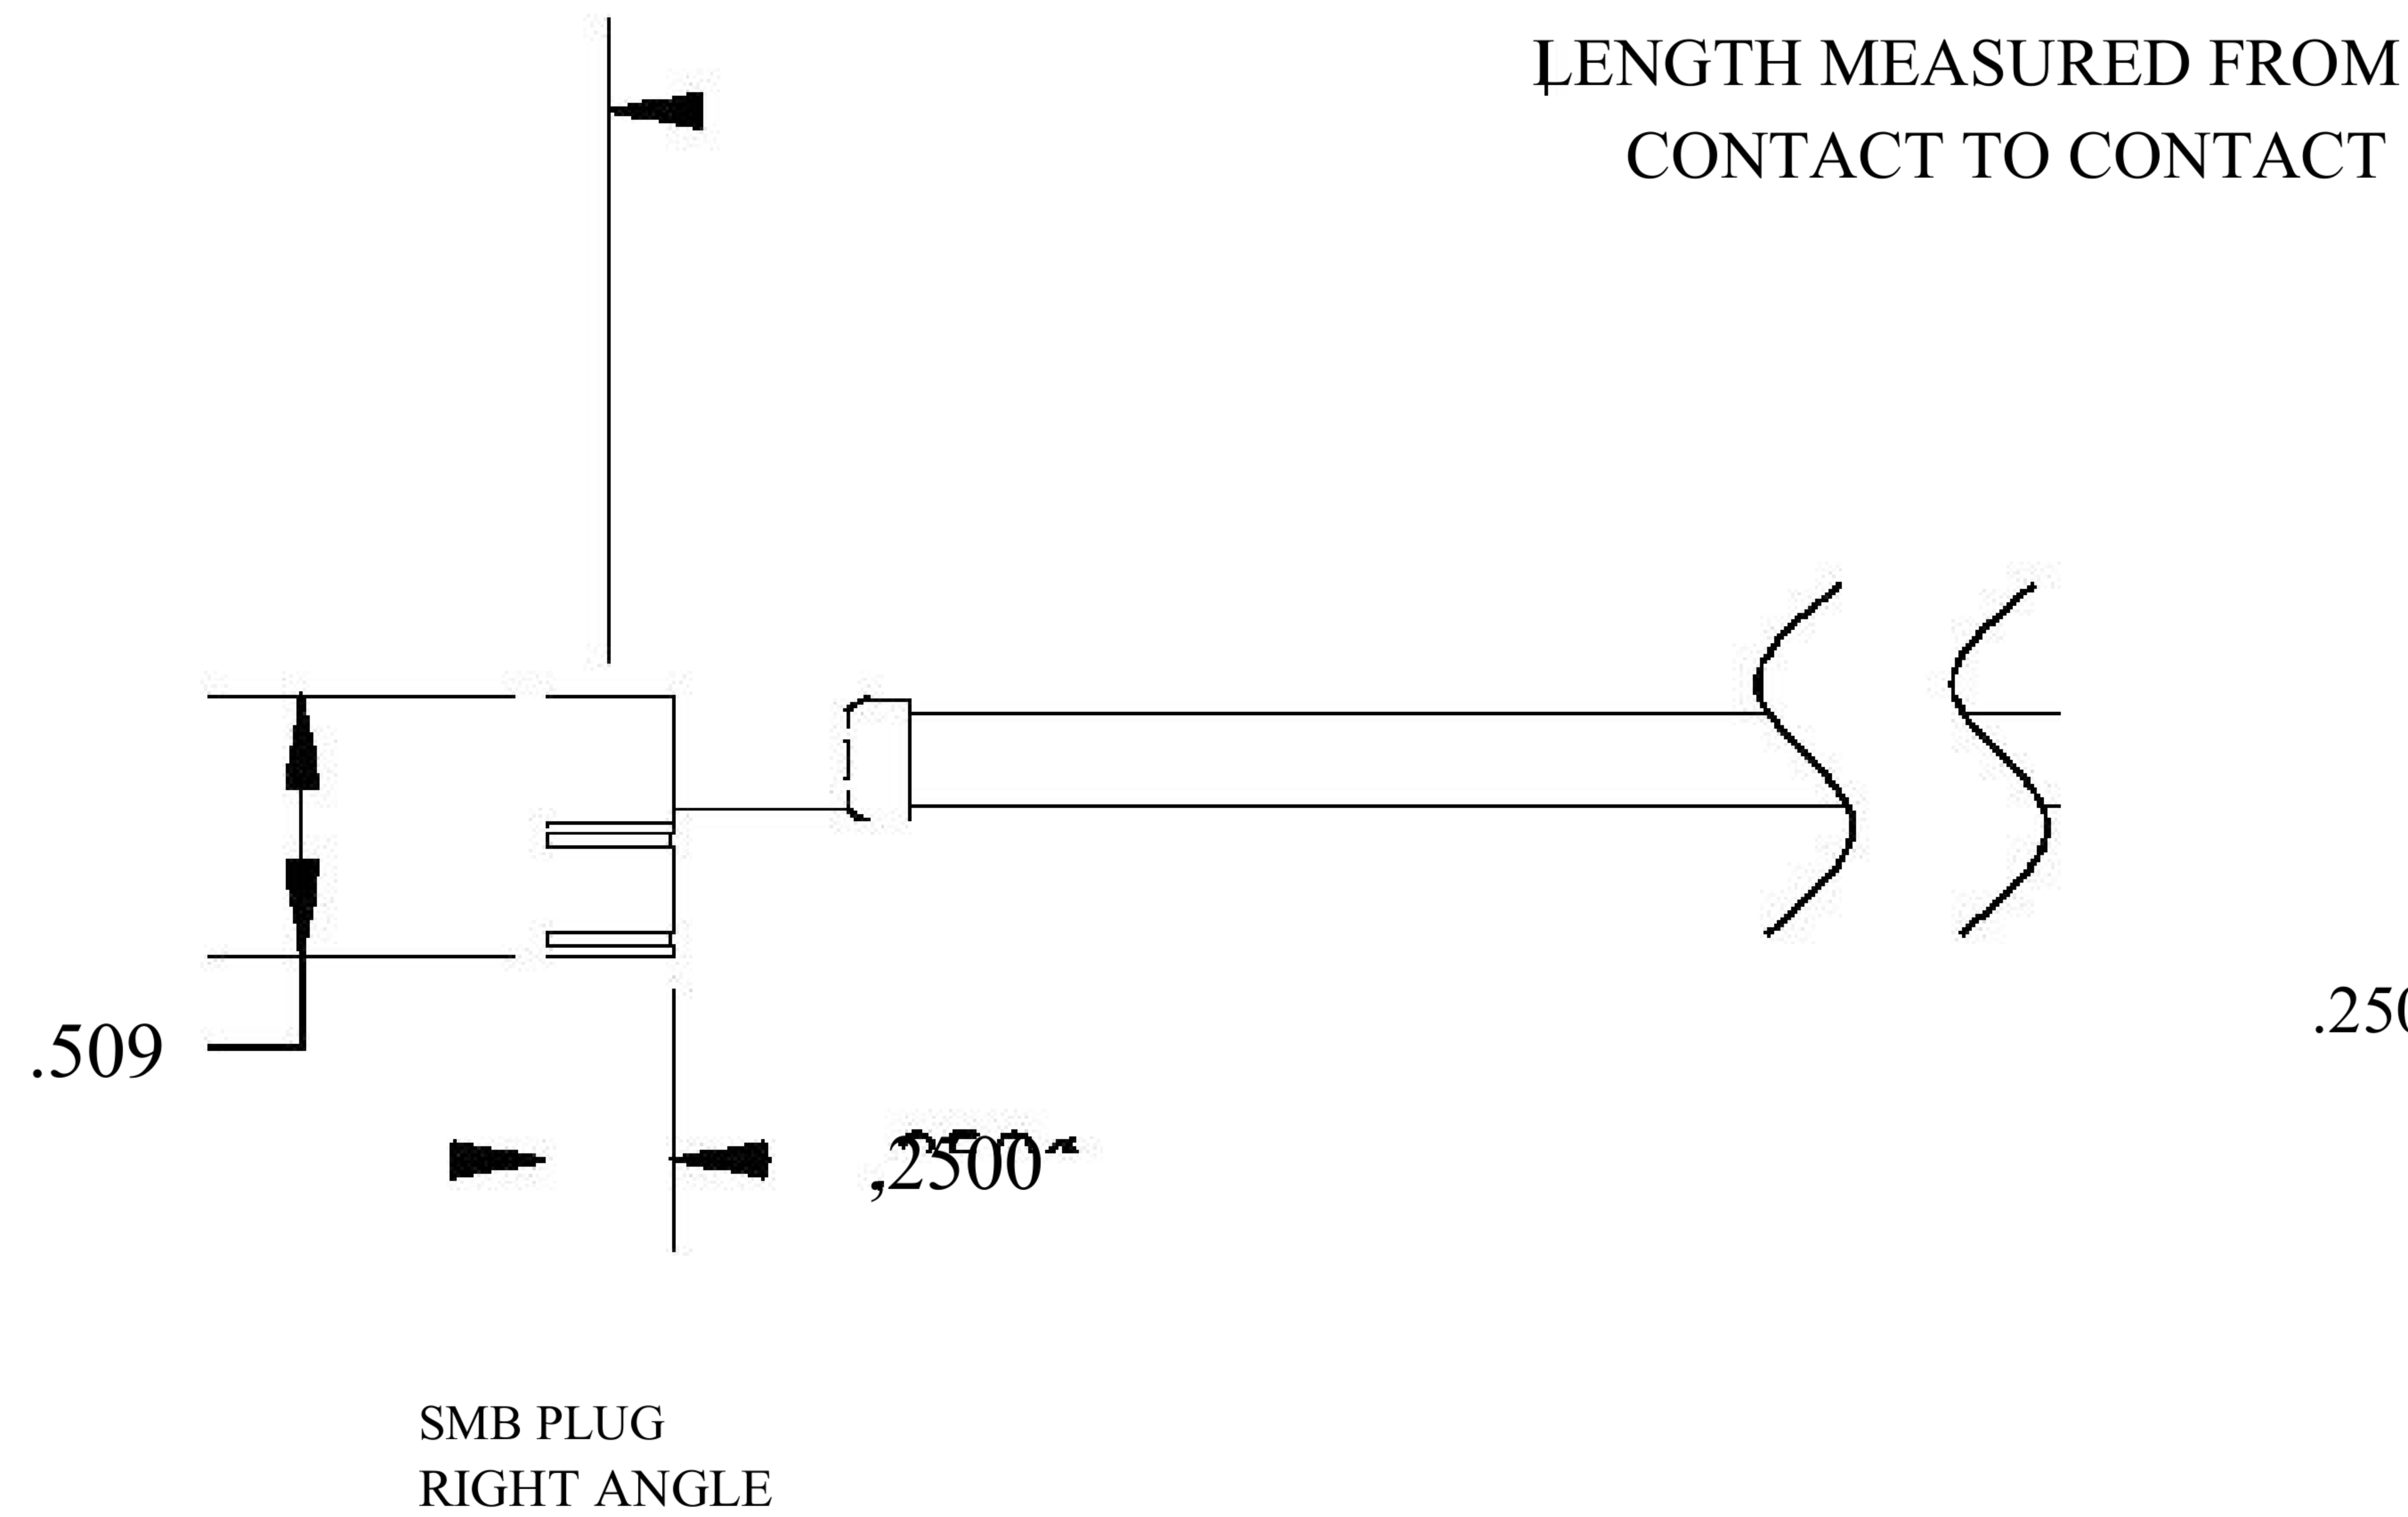

COMPONENTS	IMPEDANCE
SMB PLUG RIGHT ANGLE	50 OHM
SMB JACK BULKHEAD	50 OHM
RG400/U	50 OHM

Standard Lengths	
■12	12"
-24	24"
-36	36"
■48	48"
-60	60"
■XXX	Custom Length in inches

8th Floor, Building 1, Yongfu Science and Technology Center Industrial Park, Nanzha District 5, Humen, 523900, Dongguan, Guangdong, China.

### COAXIAL & FIBER OPTICS

DWG TITLE	ET30623	DES_	smb-plug-right-angle-to-smb-jack-bulkhead-cable-12-inch-length-using-rg400-coax-0030618
-----------	---------	------	---

SIZE A | FSCM NO. 53919 | CAD FILE 073102 | SCALE N/A |

#### NOTES:

- UNLESS OTHERWISE SPECIFIED ALL DIMENSIONS ARE NOMINAL.
- ALL SPECIFICATIONS ARE SUBJECT TO CHANGE WITHOUT NOTICE AT ANY TIME.