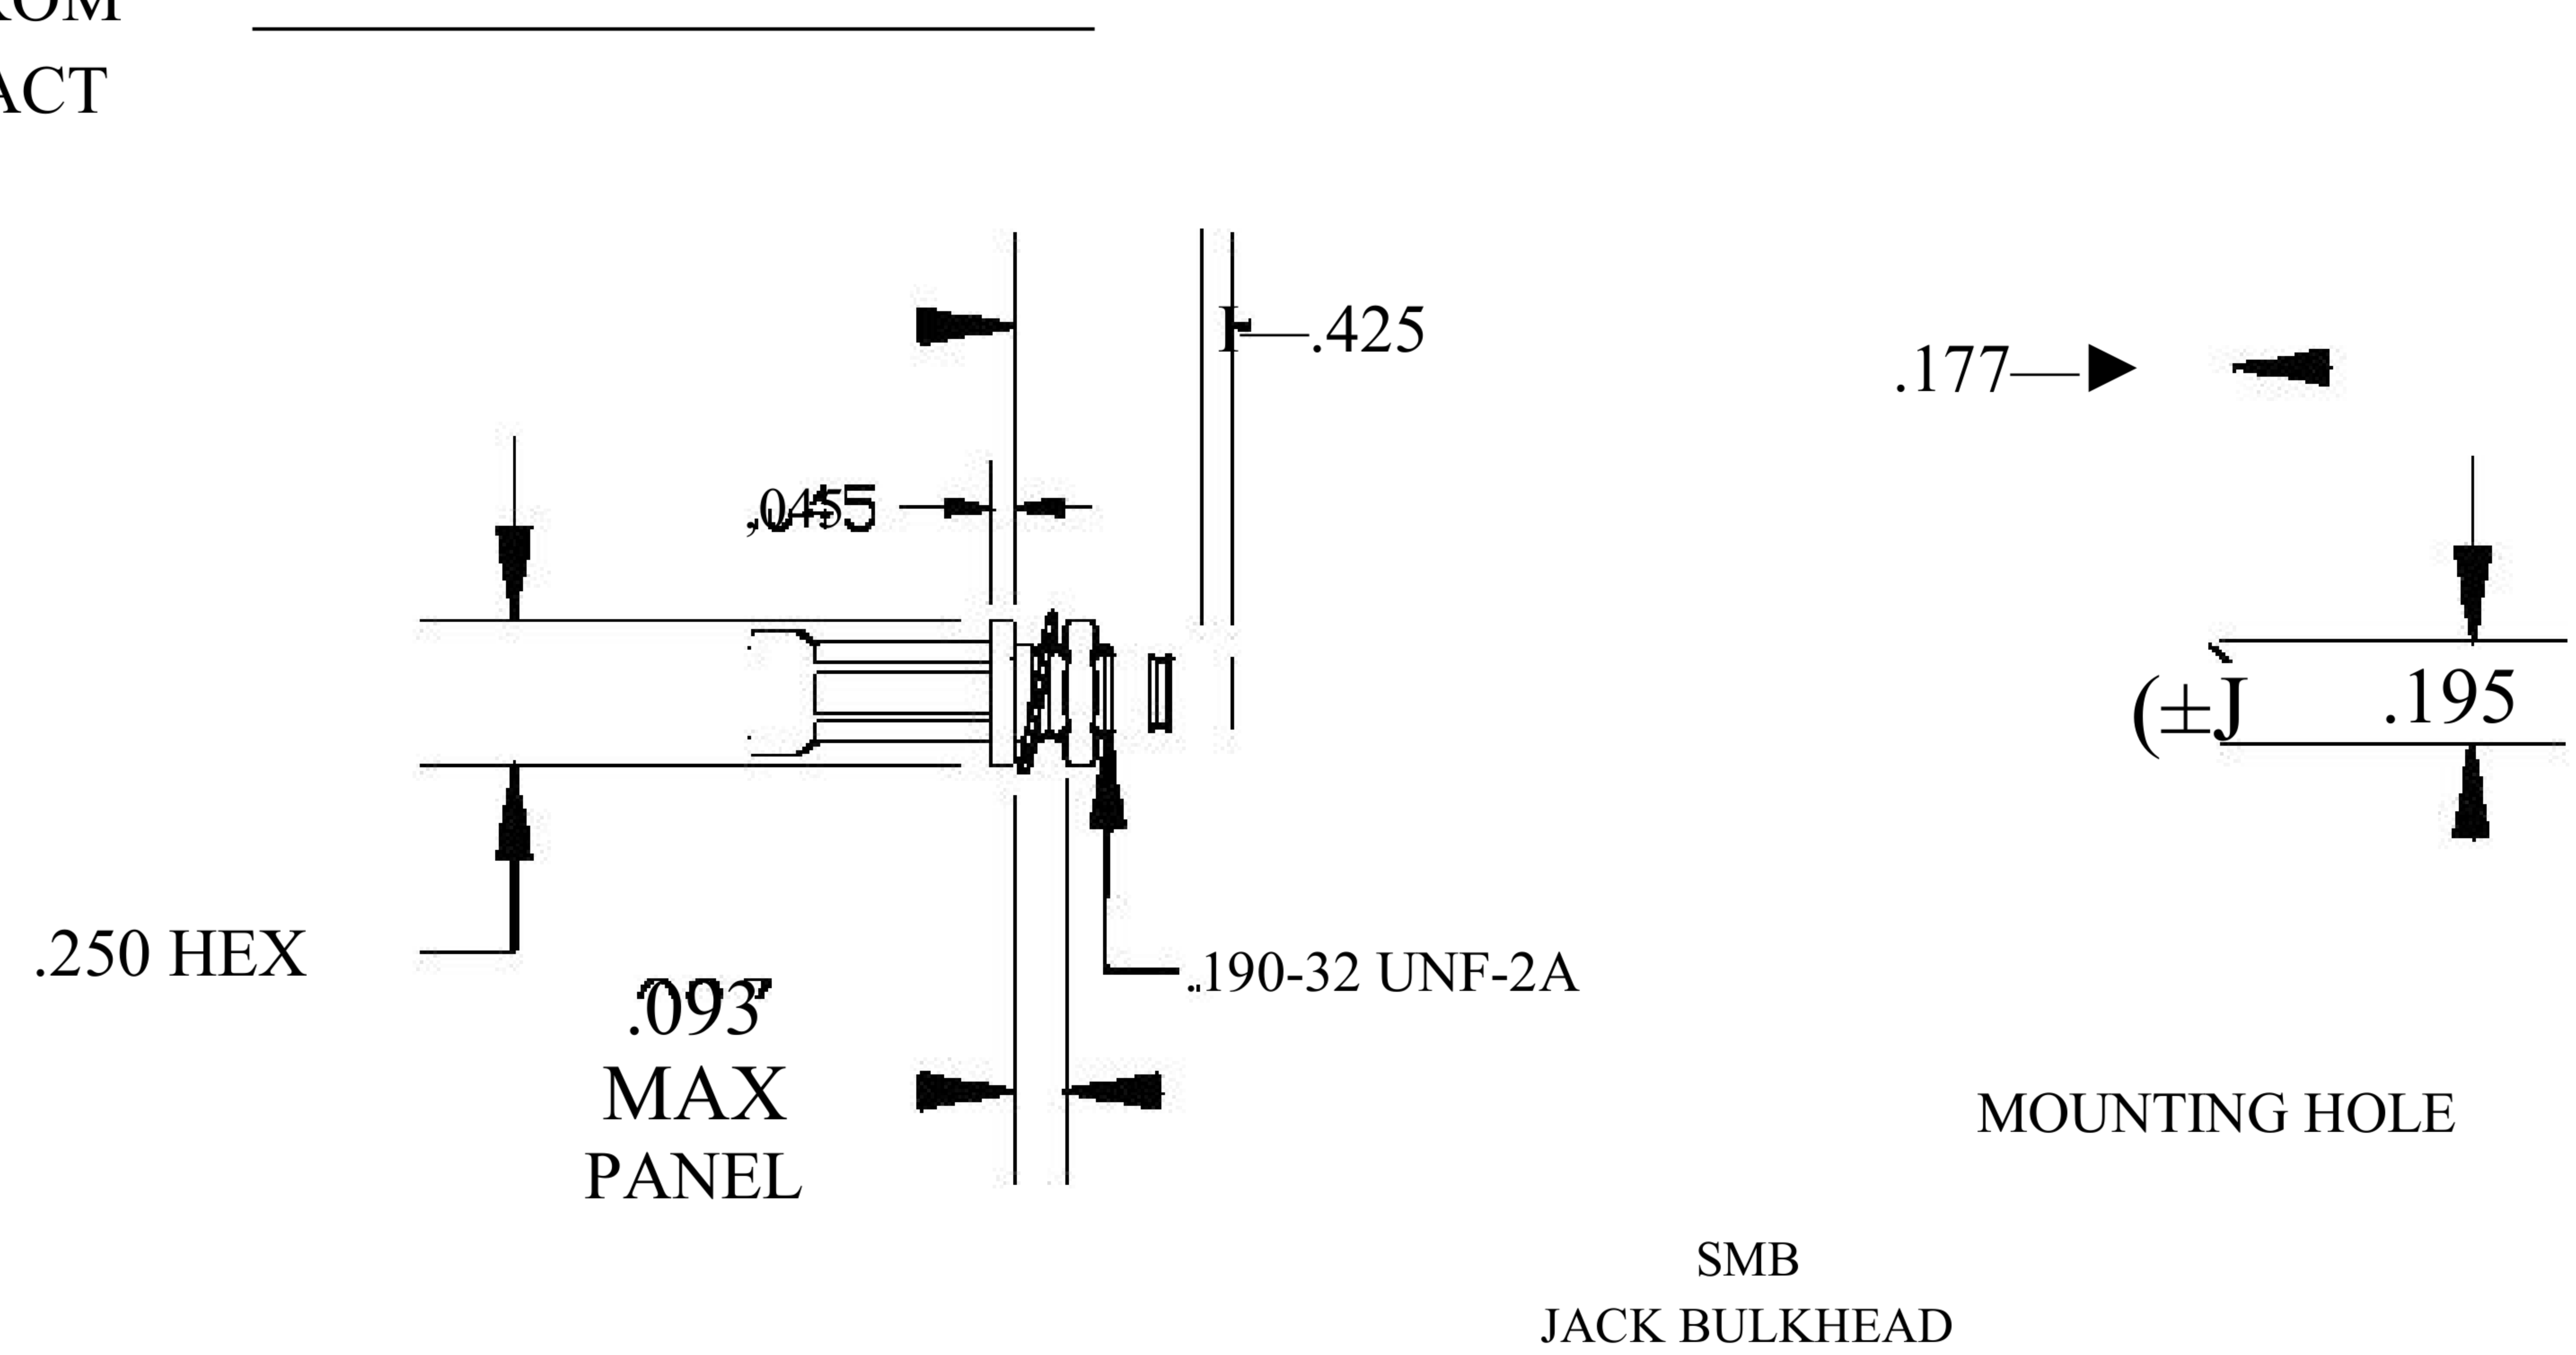

COMPONENTS	IMPEDANCE
SMB PLUG	50 OHM
SMB JACK BULKHEAD	50 OHM
RG400/U	50 OHM

Standard Lengths	
■12	12"
-24	24"
-36	36"
■48	48"
-60	60"
■XXX	Custom Length in inches

8th Floor, Building 1, Yongfu Science and Technology Center Industrial Park, Nanzha District 5, Humen, 523900, Dongguan, Guangdong, China.

Website: www.ebeestock.com

Email: sales@ebeestock.com

COAXIAL & FIBER OPTICS

DWG TITLE ET30666	DES_ smb-plug-to-smb-jack-bulkhead-cable-12-inch-length-using-rg400-coax-0030666
----------------------	---

SIZE A | FSCM NO. 53919 | CAD FILE 073102 | SCALE N/A | 127

NOTES:

- UNLESS OTHERWISE SPECIFIED ALL DIMENSIONS ARE NOMINAL.
- ALL SPECIFICATIONS ARE SUBJECT TO CHANGE WITHOUT NOTICE AT ANY TIME.