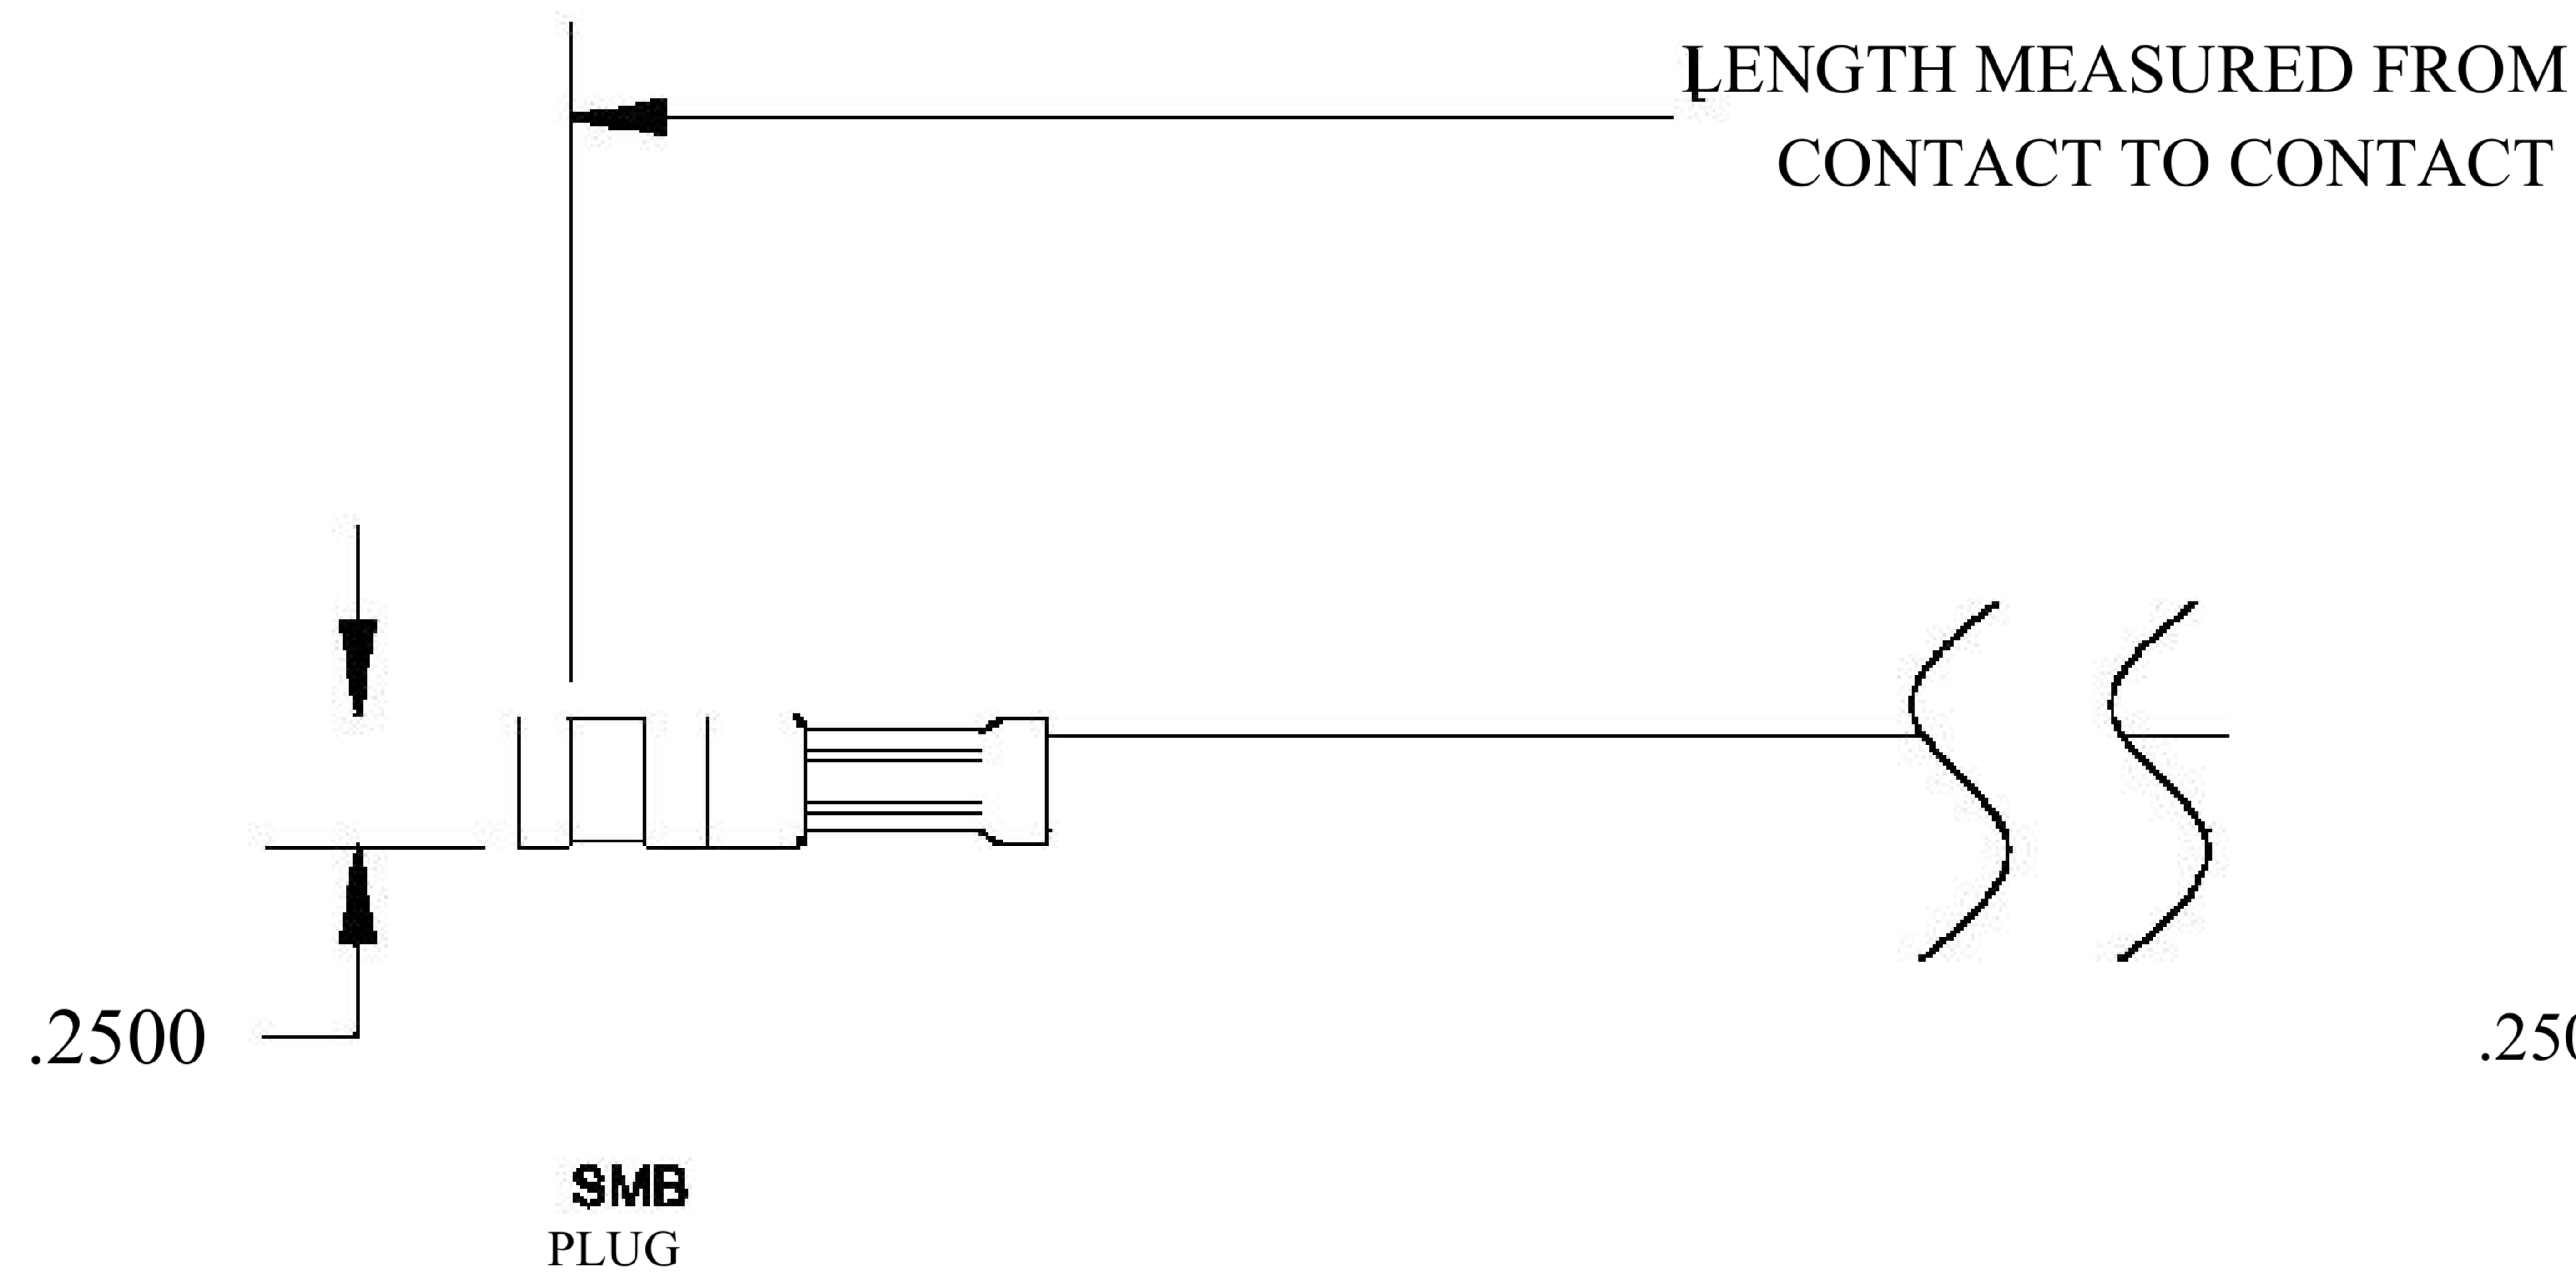

COMPONENTS	IMPEDANCE
SMB PLUG	50 OHM
SMB JACK BULKHEAD	50 OHM
RG400/U	50 OHM

Standard Lengths	
■12	12"
-24	24"
-36	36"
■48	48"
-60	60"
■XXX	Custom Length in inches

8th Floor, Building 1, Yongfu Science and Technology Center Industrial Park, Nanzha District 5, Humen, 523900, Dongguan, Guangdong, China.

Website: www.ebeestock.com

Email: sales@ebeestock.com

COAXIAL & FIBER OPTICS

DWG TITLE ET30666	DES_ smb-plug-to-smb-jack-bulkhead-cable-12-inch-length-using-rg400-coax-0030666
----------------------	---

SIZE A | FSCM NO. 53919 | CAD FILE 073102 | SCALE N/A | 127

NOTES:

- UNLESS OTHERWISE SPECIFIED ALL DIMENSIONS ARE NOMINAL.
- ALL SPECIFICATIONS ARE SUBJECT TO CHANGE WITHOUT NOTICE AT ANY TIME.