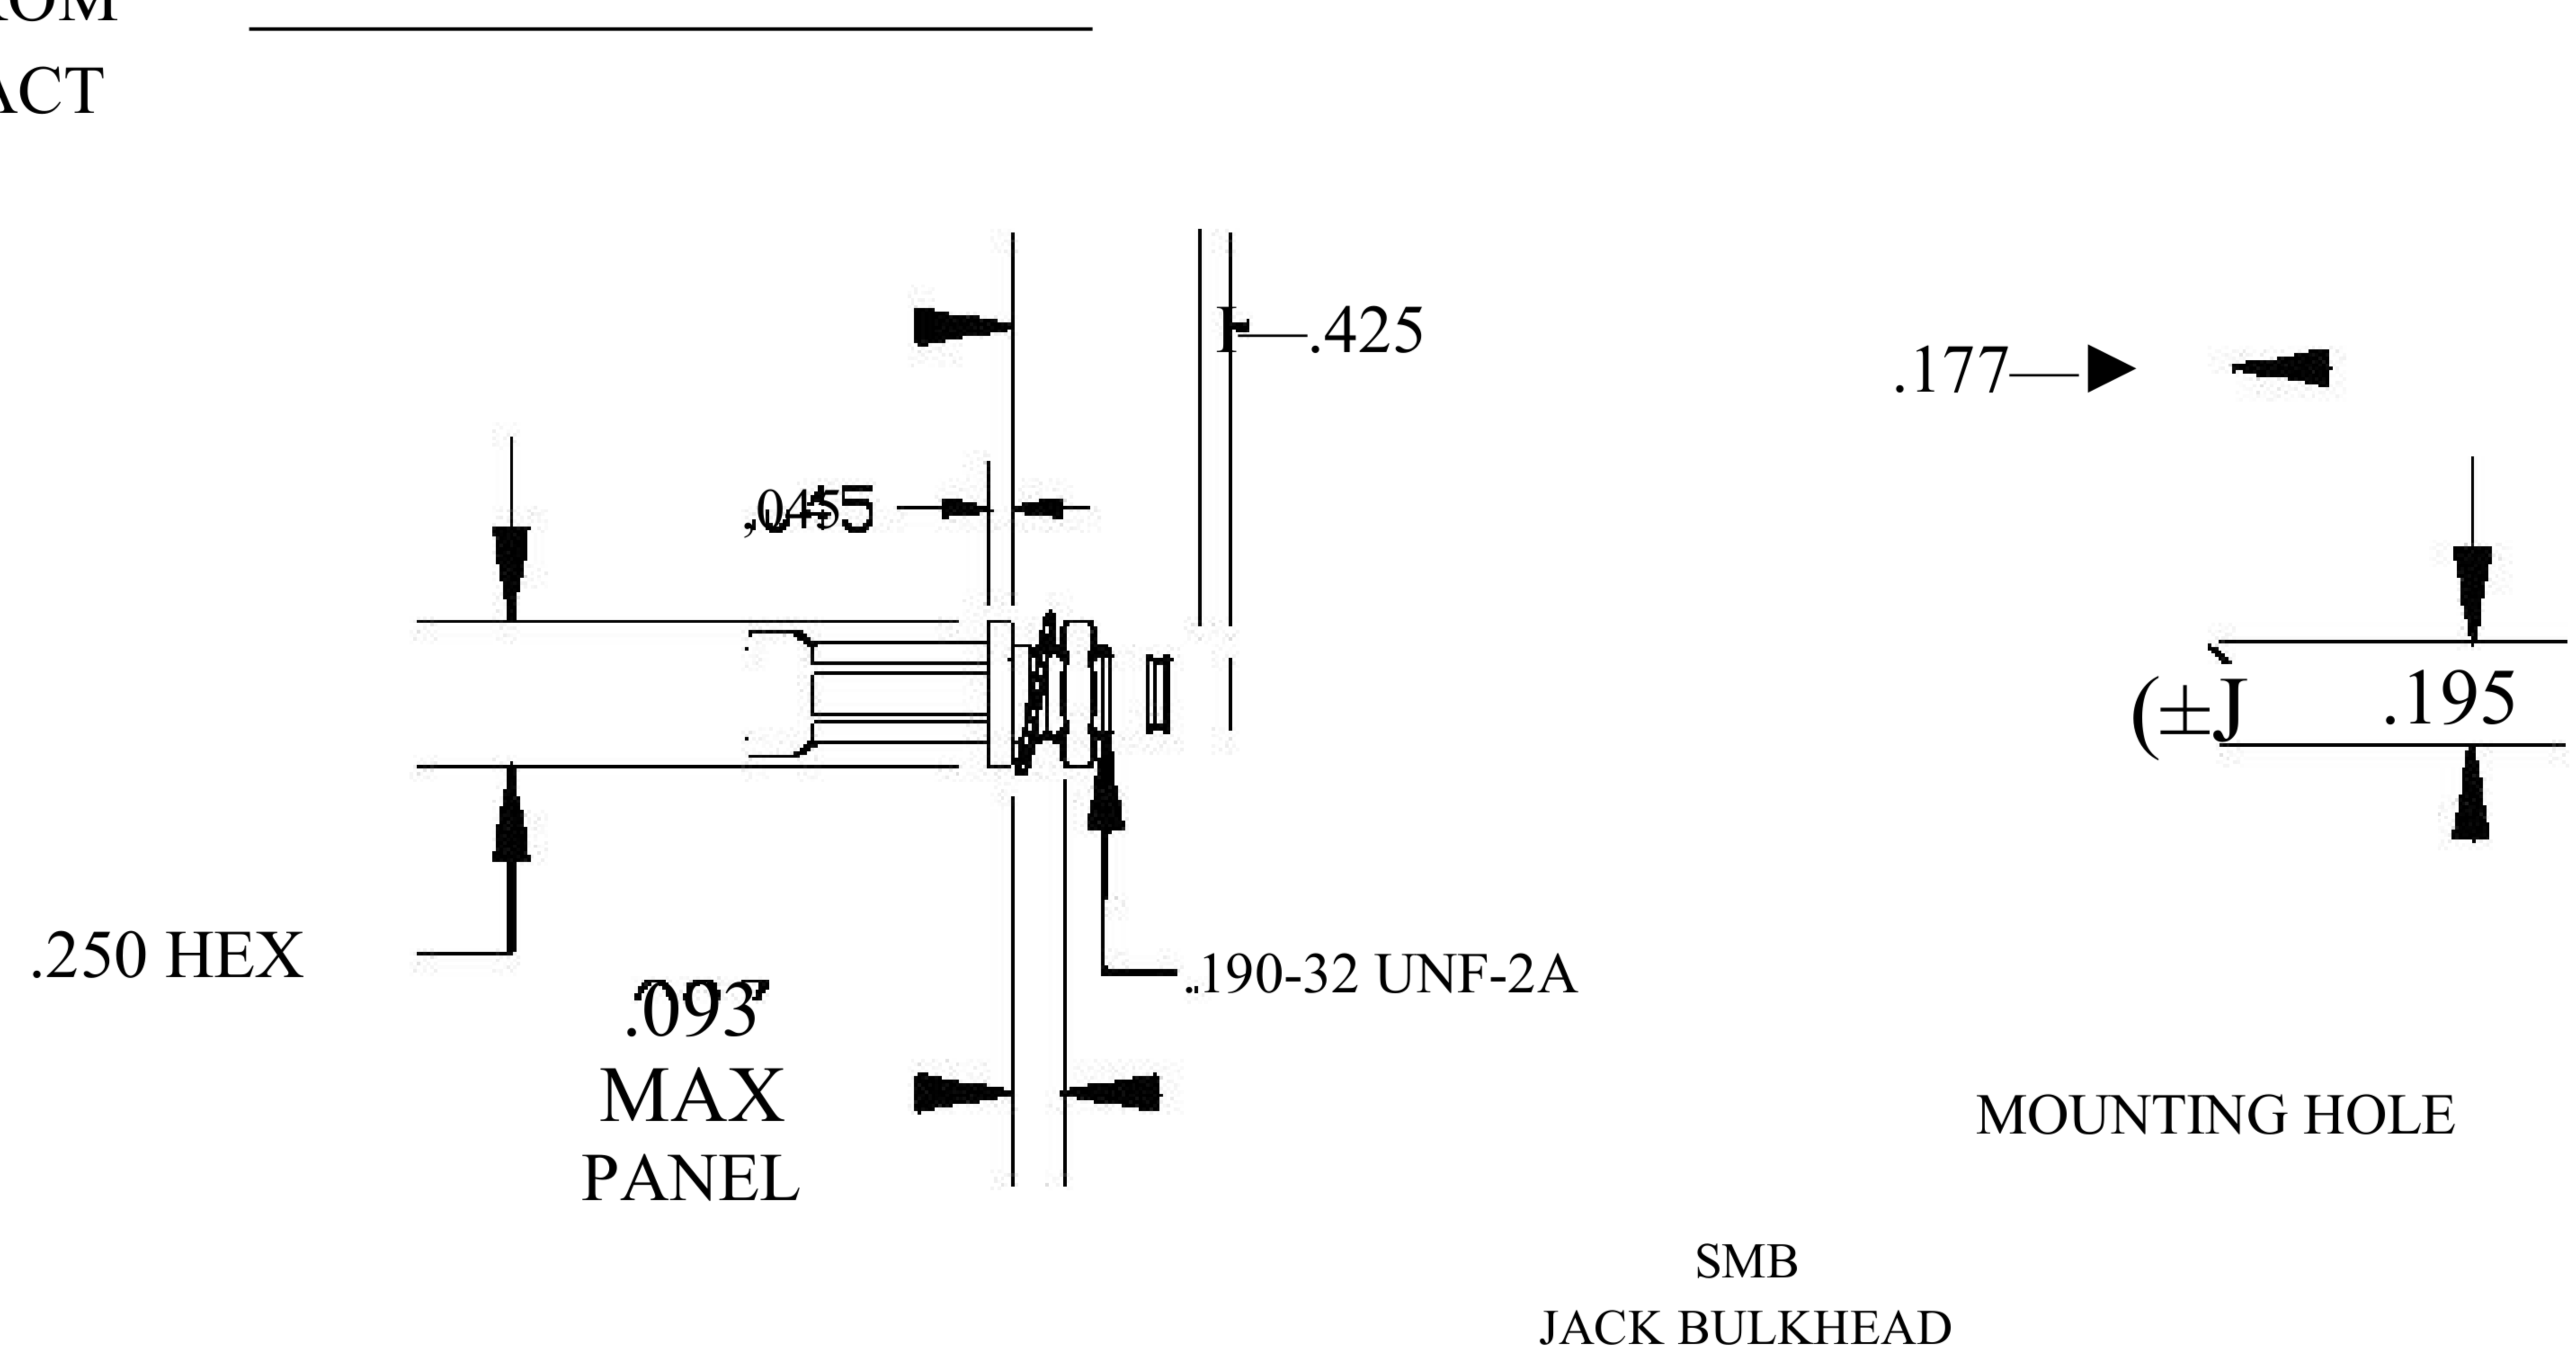

COMPONENTS	IMPEDANCE
SMB PLUG	50 OHM
SMB JACK BULKHEAD	50 OHM
RG400/U	50 OHM

Standard Lengths	
■12	12"
-24	24"
-36	36"
■48	48"
-60	60"
■XXX	Custom Length in inches

8th Floor, Building 1, Yongfu Science and Technology Center Industrial Park, Nanzha District 5, Humen, 523900, Dongguan, Guangdong, China.

Website: www.ebeestock.com

Email: sales@ebeestock.com

COAXIAL & FIBER OPTICS

DWG TITLE ET30667	DES_ smb-plug-to-smb-jack-bulkhead-cable-12-inch-length-using-rg400-coax-0030666
----------------------	---

SIZE A | FSCM NO. 53919 | CAD FILE 073102 | SCALE N/A | 127

NOTES:

- UNLESS OTHERWISE SPECIFIED ALL DIMENSIONS ARE NOMINAL.
- ALL SPECIFICATIONS ARE SUBJECT TO CHANGE WITHOUT NOTICE AT ANY TIME.