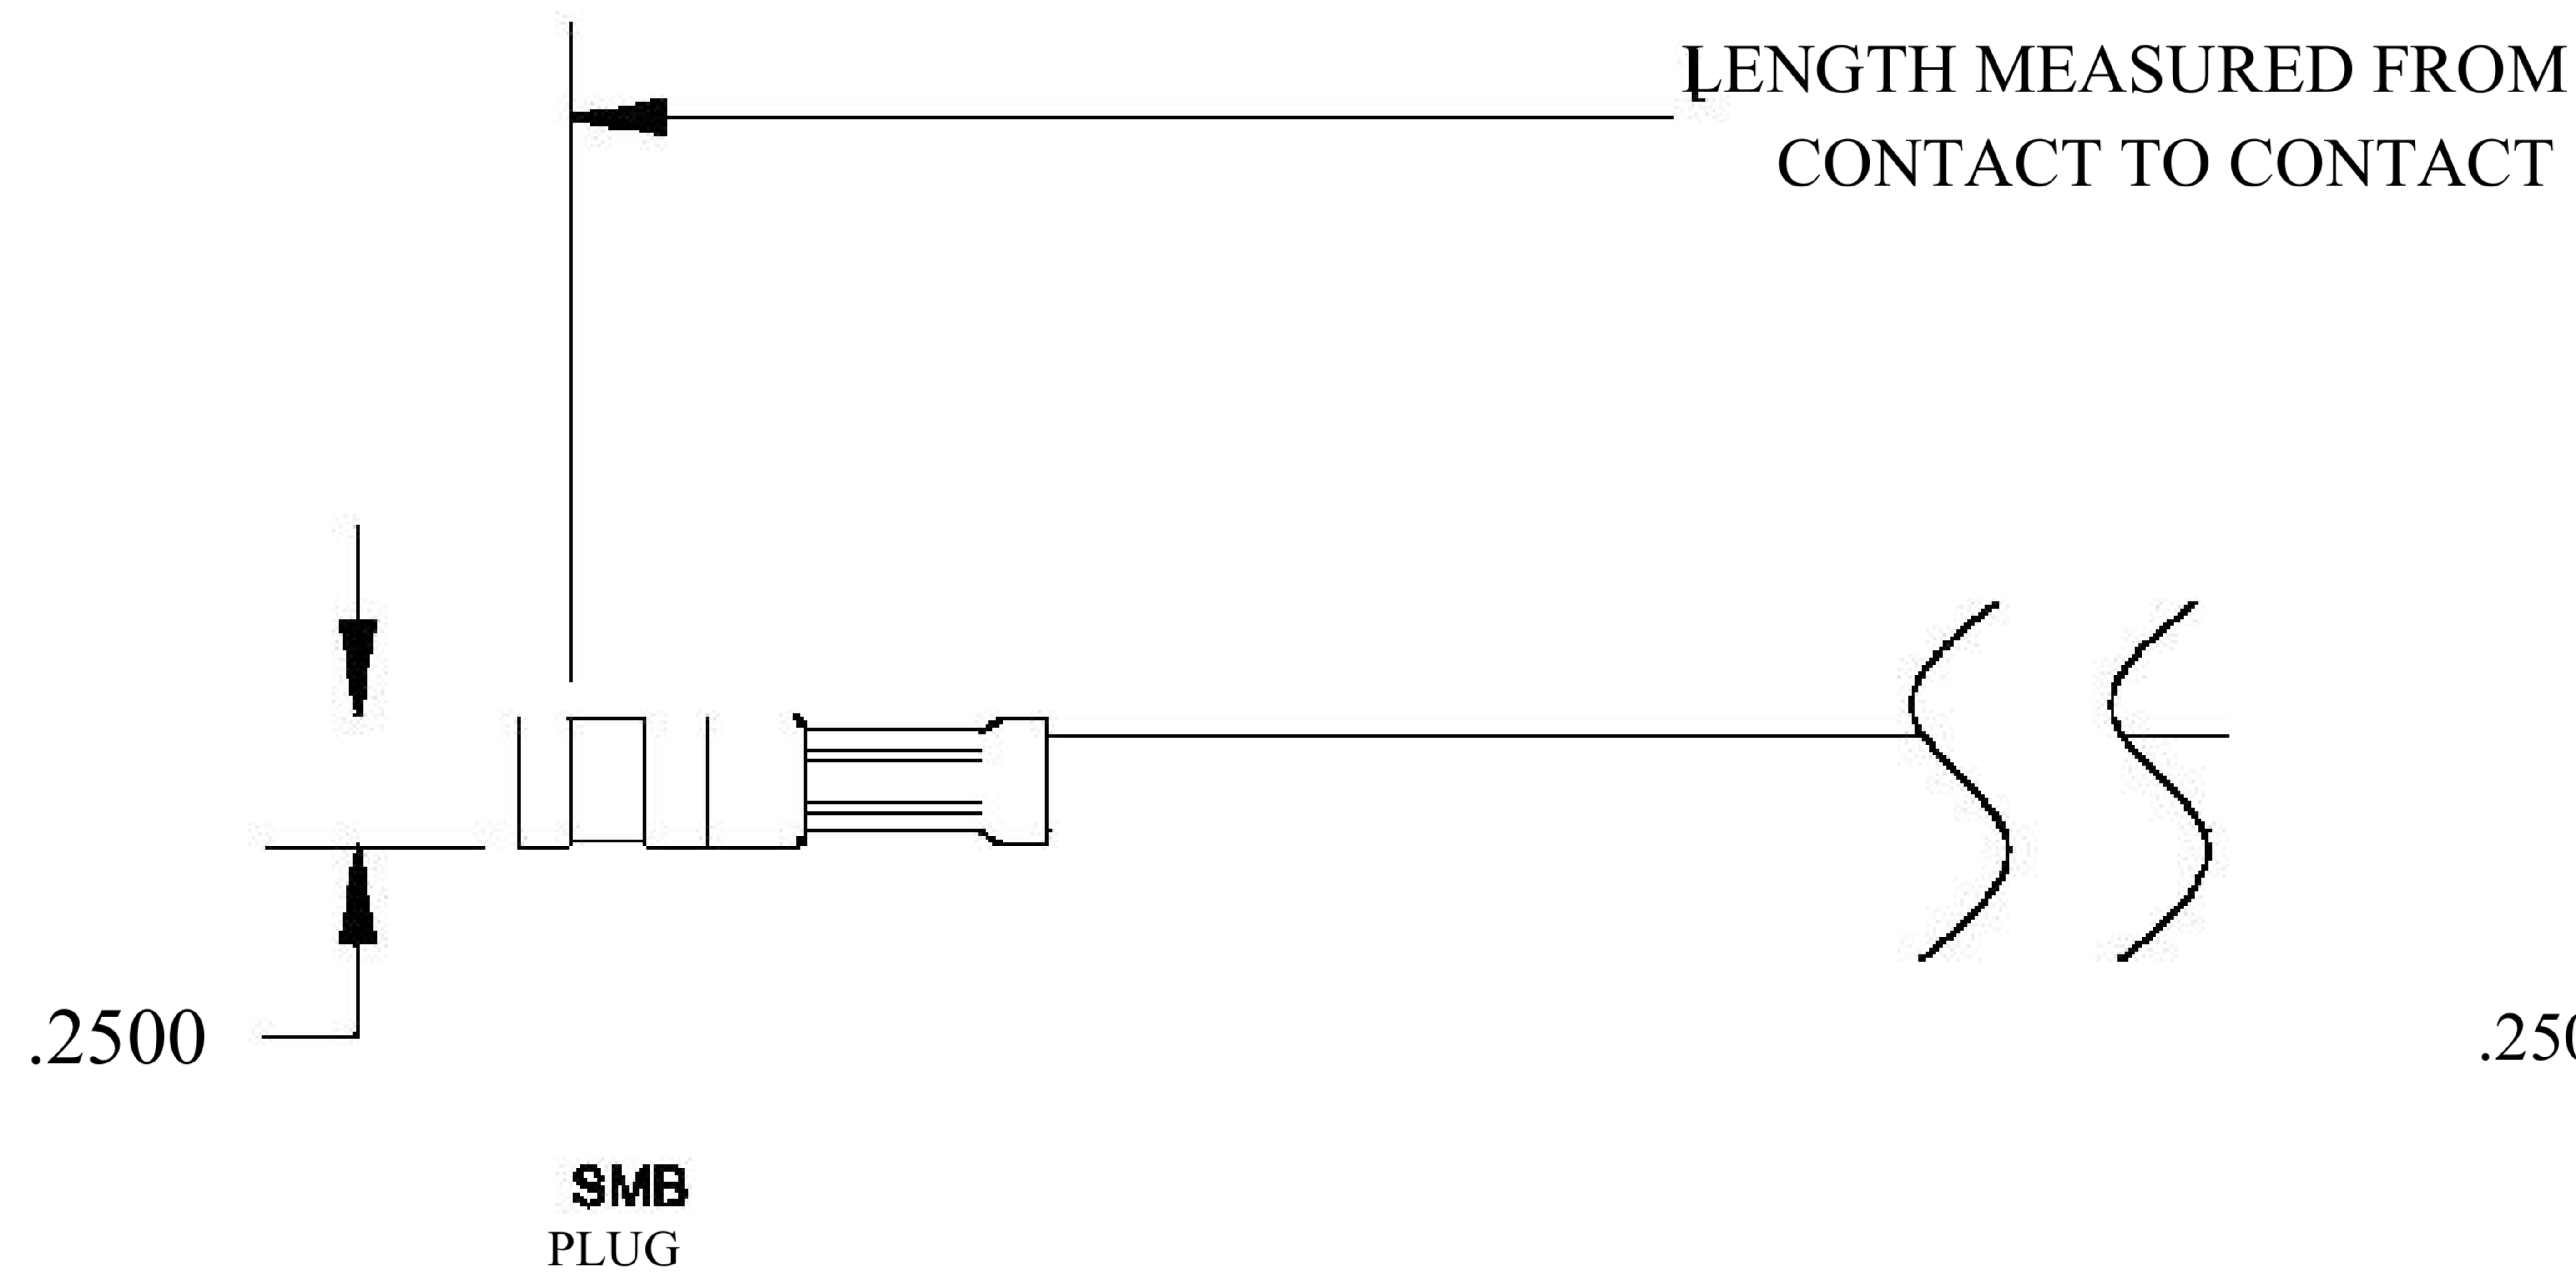

COMPONENTS	IMPEDANCE
SMB PLUG	50 OHM
SMB JACK BULKHEAD	50 OHM
RG400/U	50 OHM

Standard Lengths	
■12	12"
-24	24"
-36	36"
■48	48"
-60	60"
■XXX	Custom Length in inches

8th Floor, Building 1, Yongfu Science and Technology Center Industrial Park, Nanzha District 5, Humen, 523900, Dongguan, Guangdong, China.

Website: www.ebeestock.com

Email: sales@ebeestock.com

COAXIAL & FIBER OPTICS

DWG TITLE ET30667	DES_ smb-plug-to-smb-jack-bulkhead-cable-12-inch-length-using-rg400-coax-0030666
----------------------	---

SIZE A | FSCM NO. 53919 | CAD FILE 073102 | SCALE N/A | 127

NOTES:

- UNLESS OTHERWISE SPECIFIED ALL DIMENSIONS ARE NOMINAL.
- ALL SPECIFICATIONS ARE SUBJECT TO CHANGE WITHOUT NOTICE AT ANY TIME.