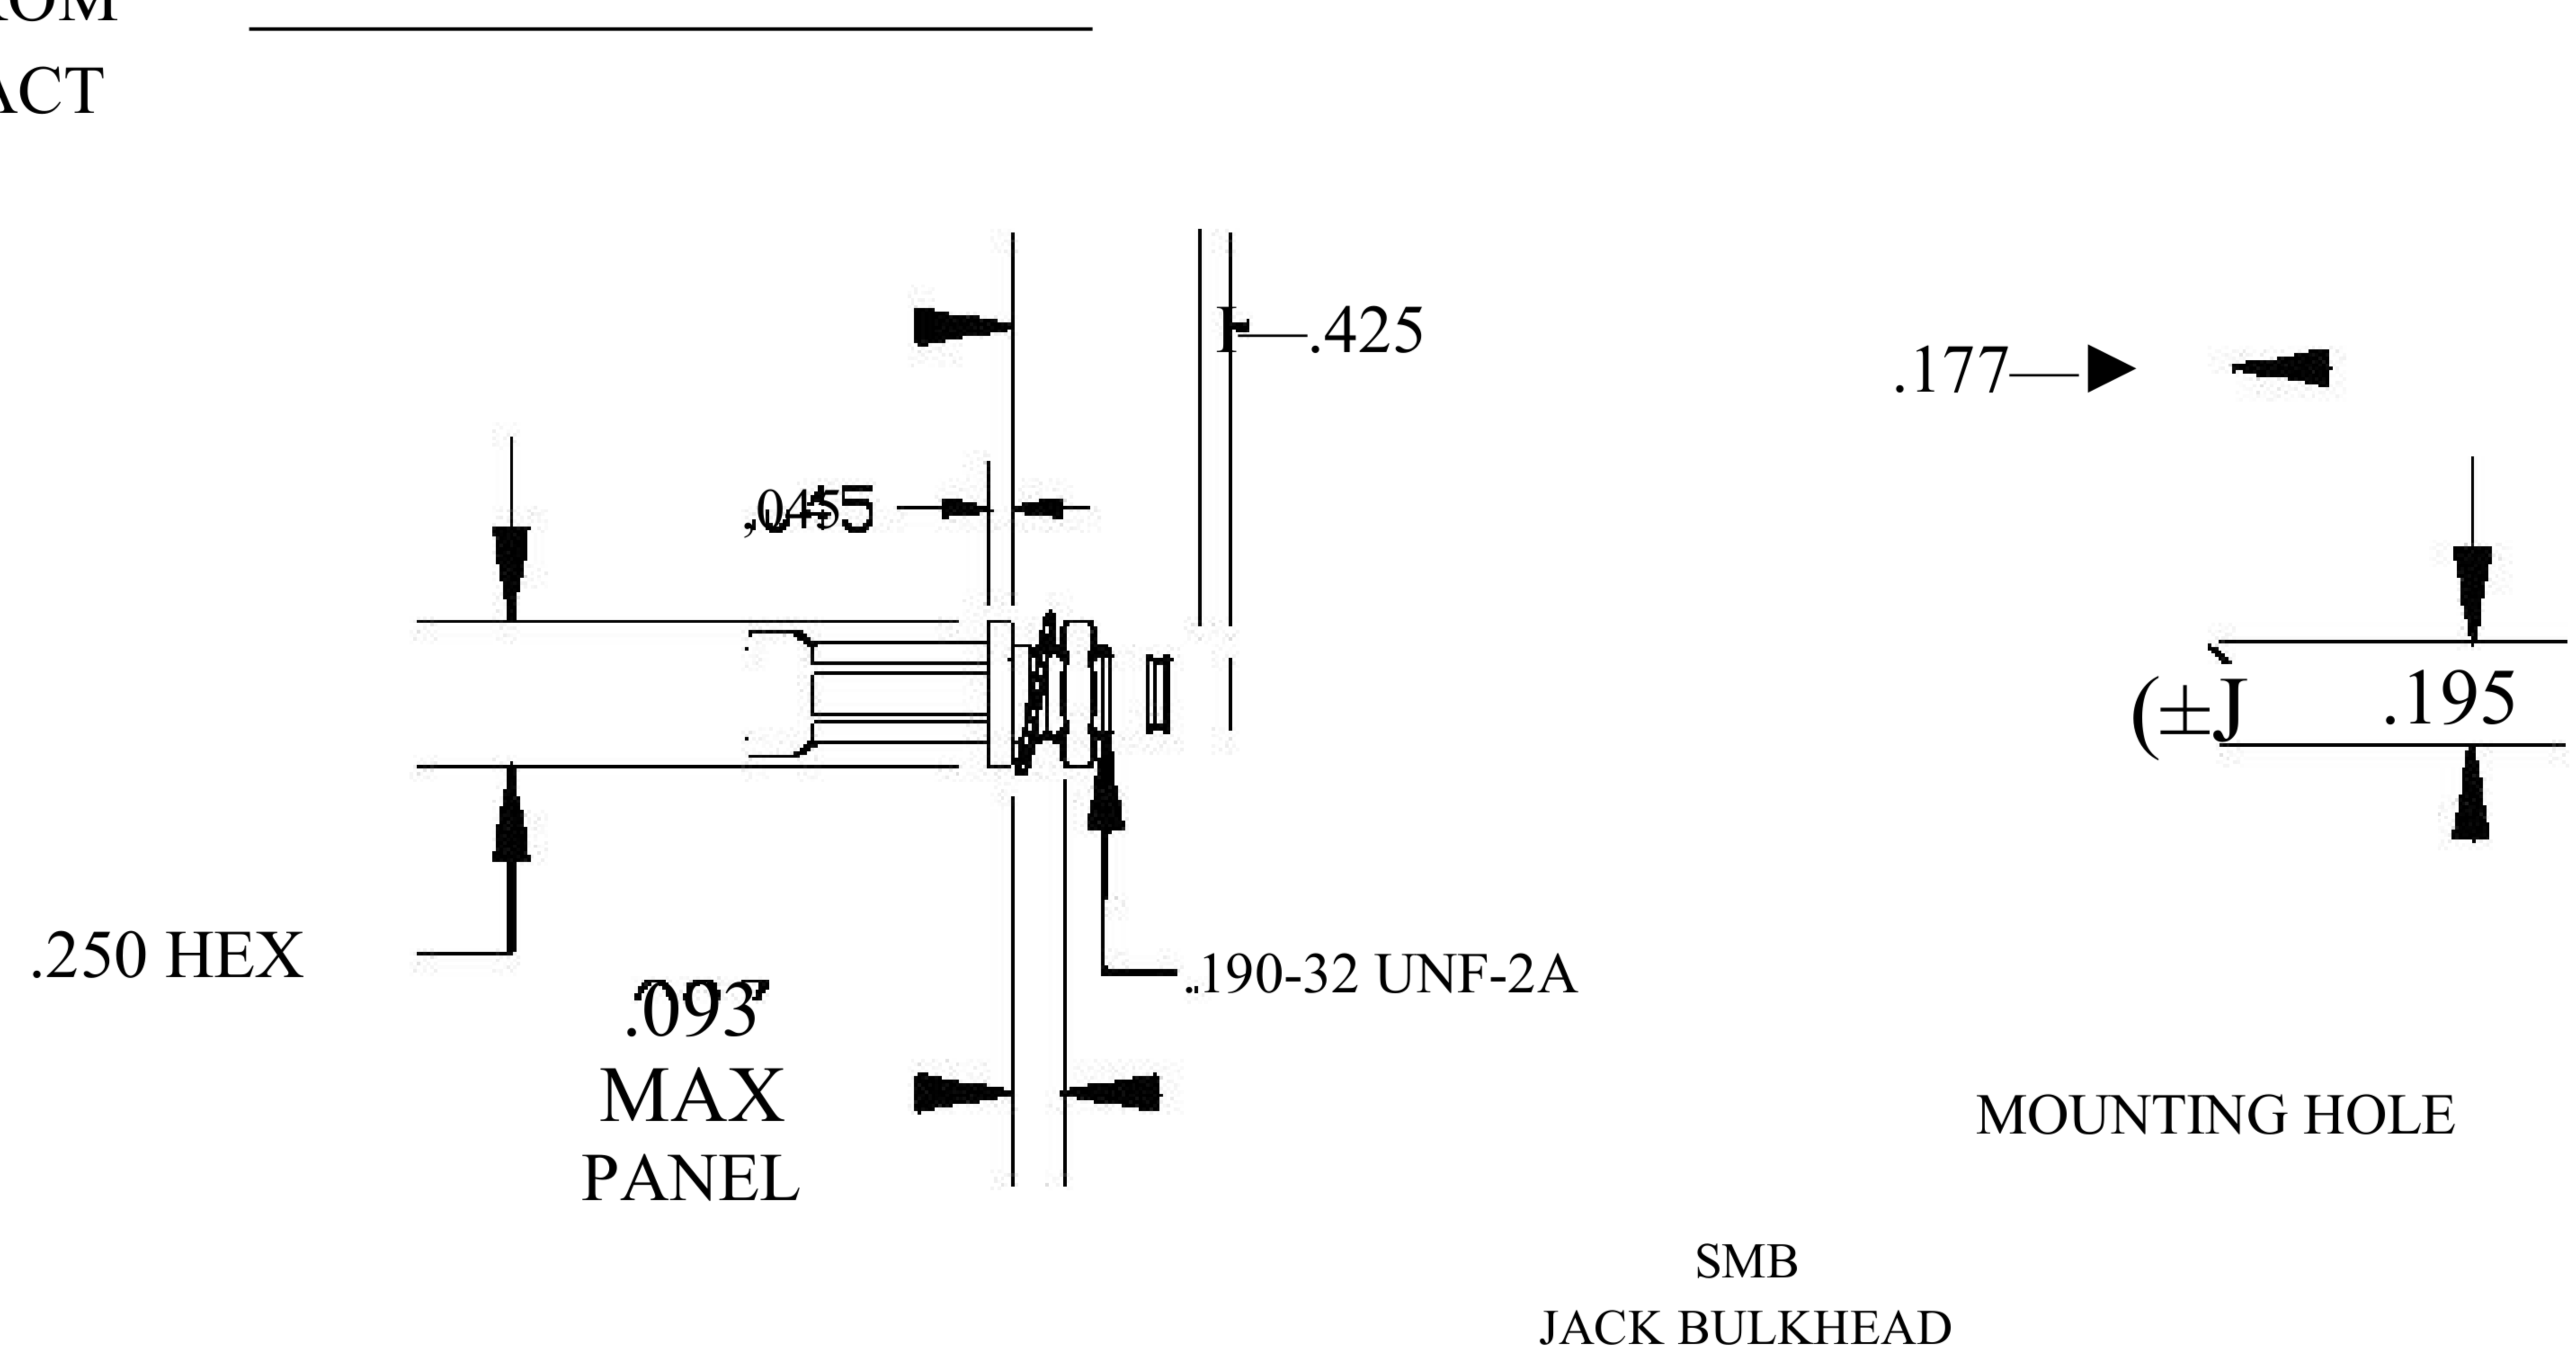

COMPONENTS	IMPEDANCE
SMB PLUG	50 OHM
SMB JACK BULKHEAD	50 OHM
RG400/U	50 OHM

Standard Lengths	
■12	12"
-24	24"
-36	36"
■48	48"
-60	60"
■XXX	Custom Length in inches

8th Floor, Building 1, Yongfu Science and Technology Center Industrial Park, Nanzha District 5, Humen, 523900, Dongguan, Guangdong, China.

Website: www.ebeestock.com

Email: sales@ebeestock.com

COAXIAL & FIBER OPTICS

DWG TITLE	ET30668	DES_	smb-plug-to-smb-jack-bulkhead-cable-12-inch-length-using-rg400-coax-0030666
-----------	---------	------	---

SIZE A | FSCM NO. 53919 | CAD FILE 073102 | SCALE N/A | 127

NOTES:

- UNLESS OTHERWISE SPECIFIED ALL DIMENSIONS ARE NOMINAL.
- ALL SPECIFICATIONS ARE SUBJECT TO CHANGE WITHOUT NOTICE AT ANY TIME.