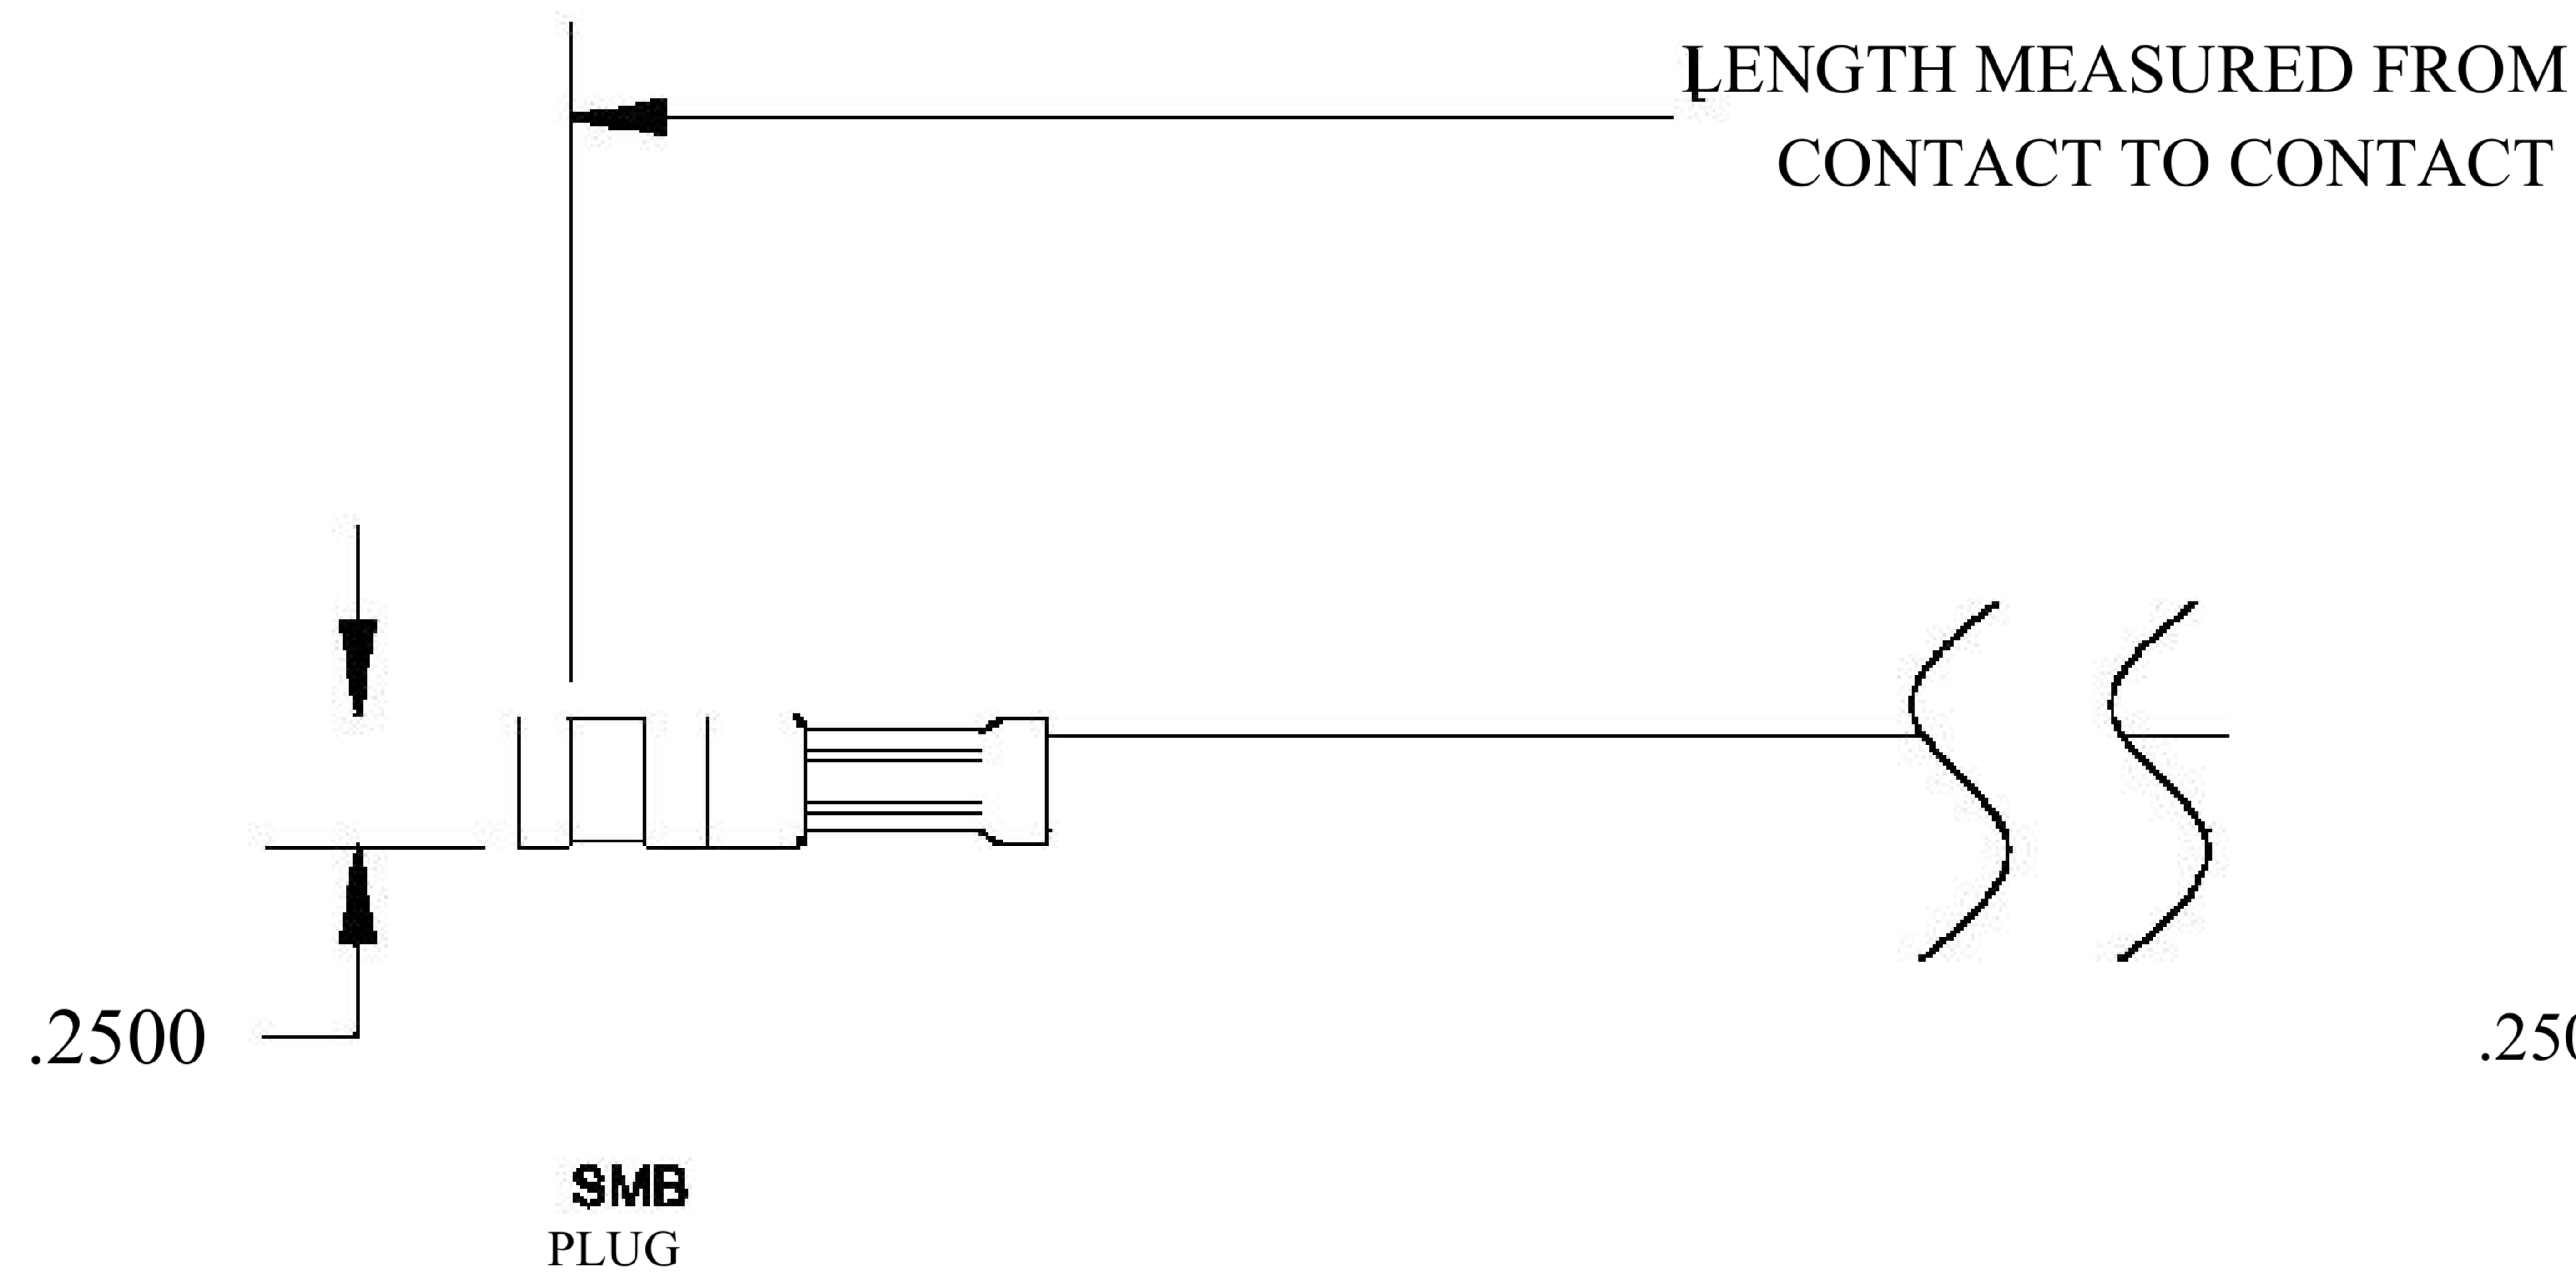

COMPONENTS	IMPEDANCE
SMB PLUG	50 OHM
SMB JACK BULKHEAD	50 OHM
RG400/U	50 OHM

Standard Lengths	
■12	12"
-24	24"
-36	36"
■48	48"
-60	60"
■XXX	Custom Length in inches

8th Floor, Building 1, Yongfu Science and Technology Center Industrial Park, Nanzha District 5, Humen, 523900, Dongguan, Guangdong, China.

Website: www.ebeestock.com

Email: sales@ebeestock.com

COAXIAL & FIBER OPTICS

DWG TITLE	ET30668	DES_	smb-plug-to-smb-jack-bulkhead-cable-12-inch-length-using-rg400-coax-0030666
-----------	---------	------	---

SIZE A | FSCM NO. 53919 | CAD FILE 073102 | SCALE N/A | 127

NOTES:

- UNLESS OTHERWISE SPECIFIED ALL DIMENSIONS ARE NOMINAL.
- ALL SPECIFICATIONS ARE SUBJECT TO CHANGE WITHOUT NOTICE AT ANY TIME.