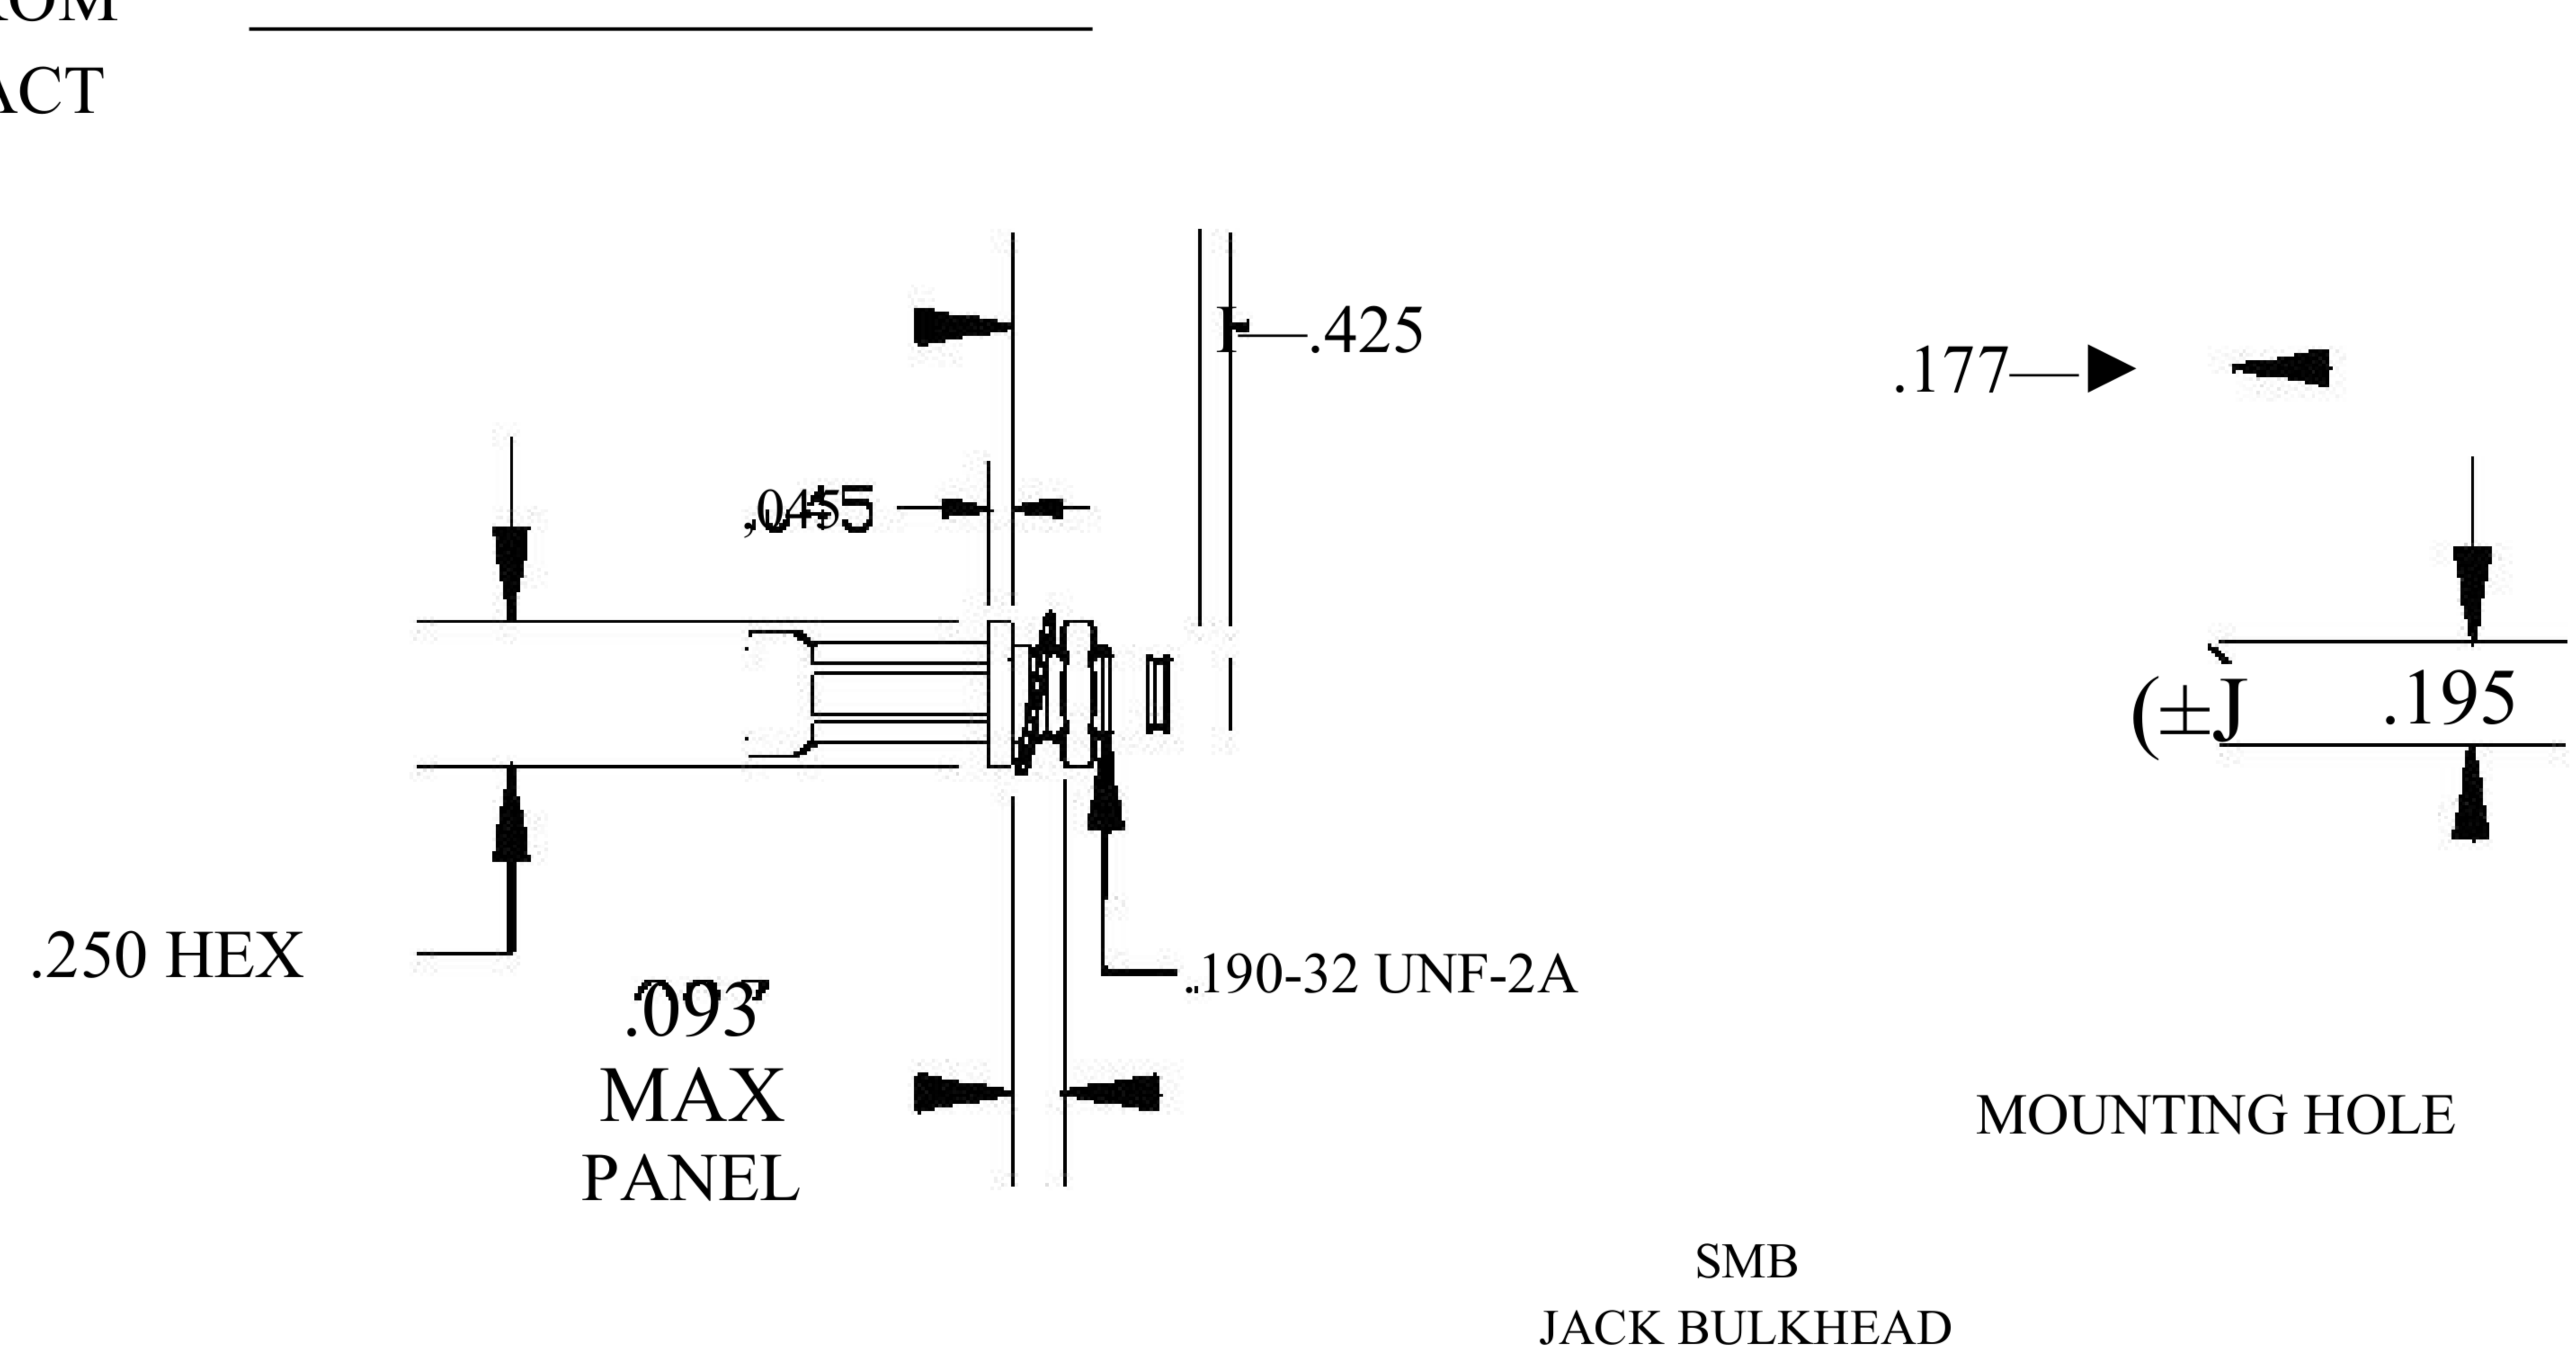

COMPONENTS	IMPEDANCE
SMB PLUG	50 OHM
SMB JACK BULKHEAD	50 OHM
RG400/U	50 OHM

Standard Lengths	
■12	12"
-24	24"
-36	36"
■48	48"
-60	60"
■XXX	Custom Length in inches

8th Floor, Building 1, Yongfu Science and Technology Center Industrial Park, Nanzha District 5, Humen, 523900, Dongguan, Guangdong, China.

Website: www.ebeestock.com

Email: sales@ebeestock.com

COAXIAL & FIBER OPTICS

DWG TITLE ET30669	DES_ smb-plug-to-smb-jack-bulkhead-cable-12-inch-length-using-rg400-coax-0030666
----------------------	---

SIZE A | FSCM NO. 53919 | CAD FILE 073102 | SCALE N/A | 127

NOTES:

- UNLESS OTHERWISE SPECIFIED ALL DIMENSIONS ARE NOMINAL.
- ALL SPECIFICATIONS ARE SUBJECT TO CHANGE WITHOUT NOTICE AT ANY TIME.