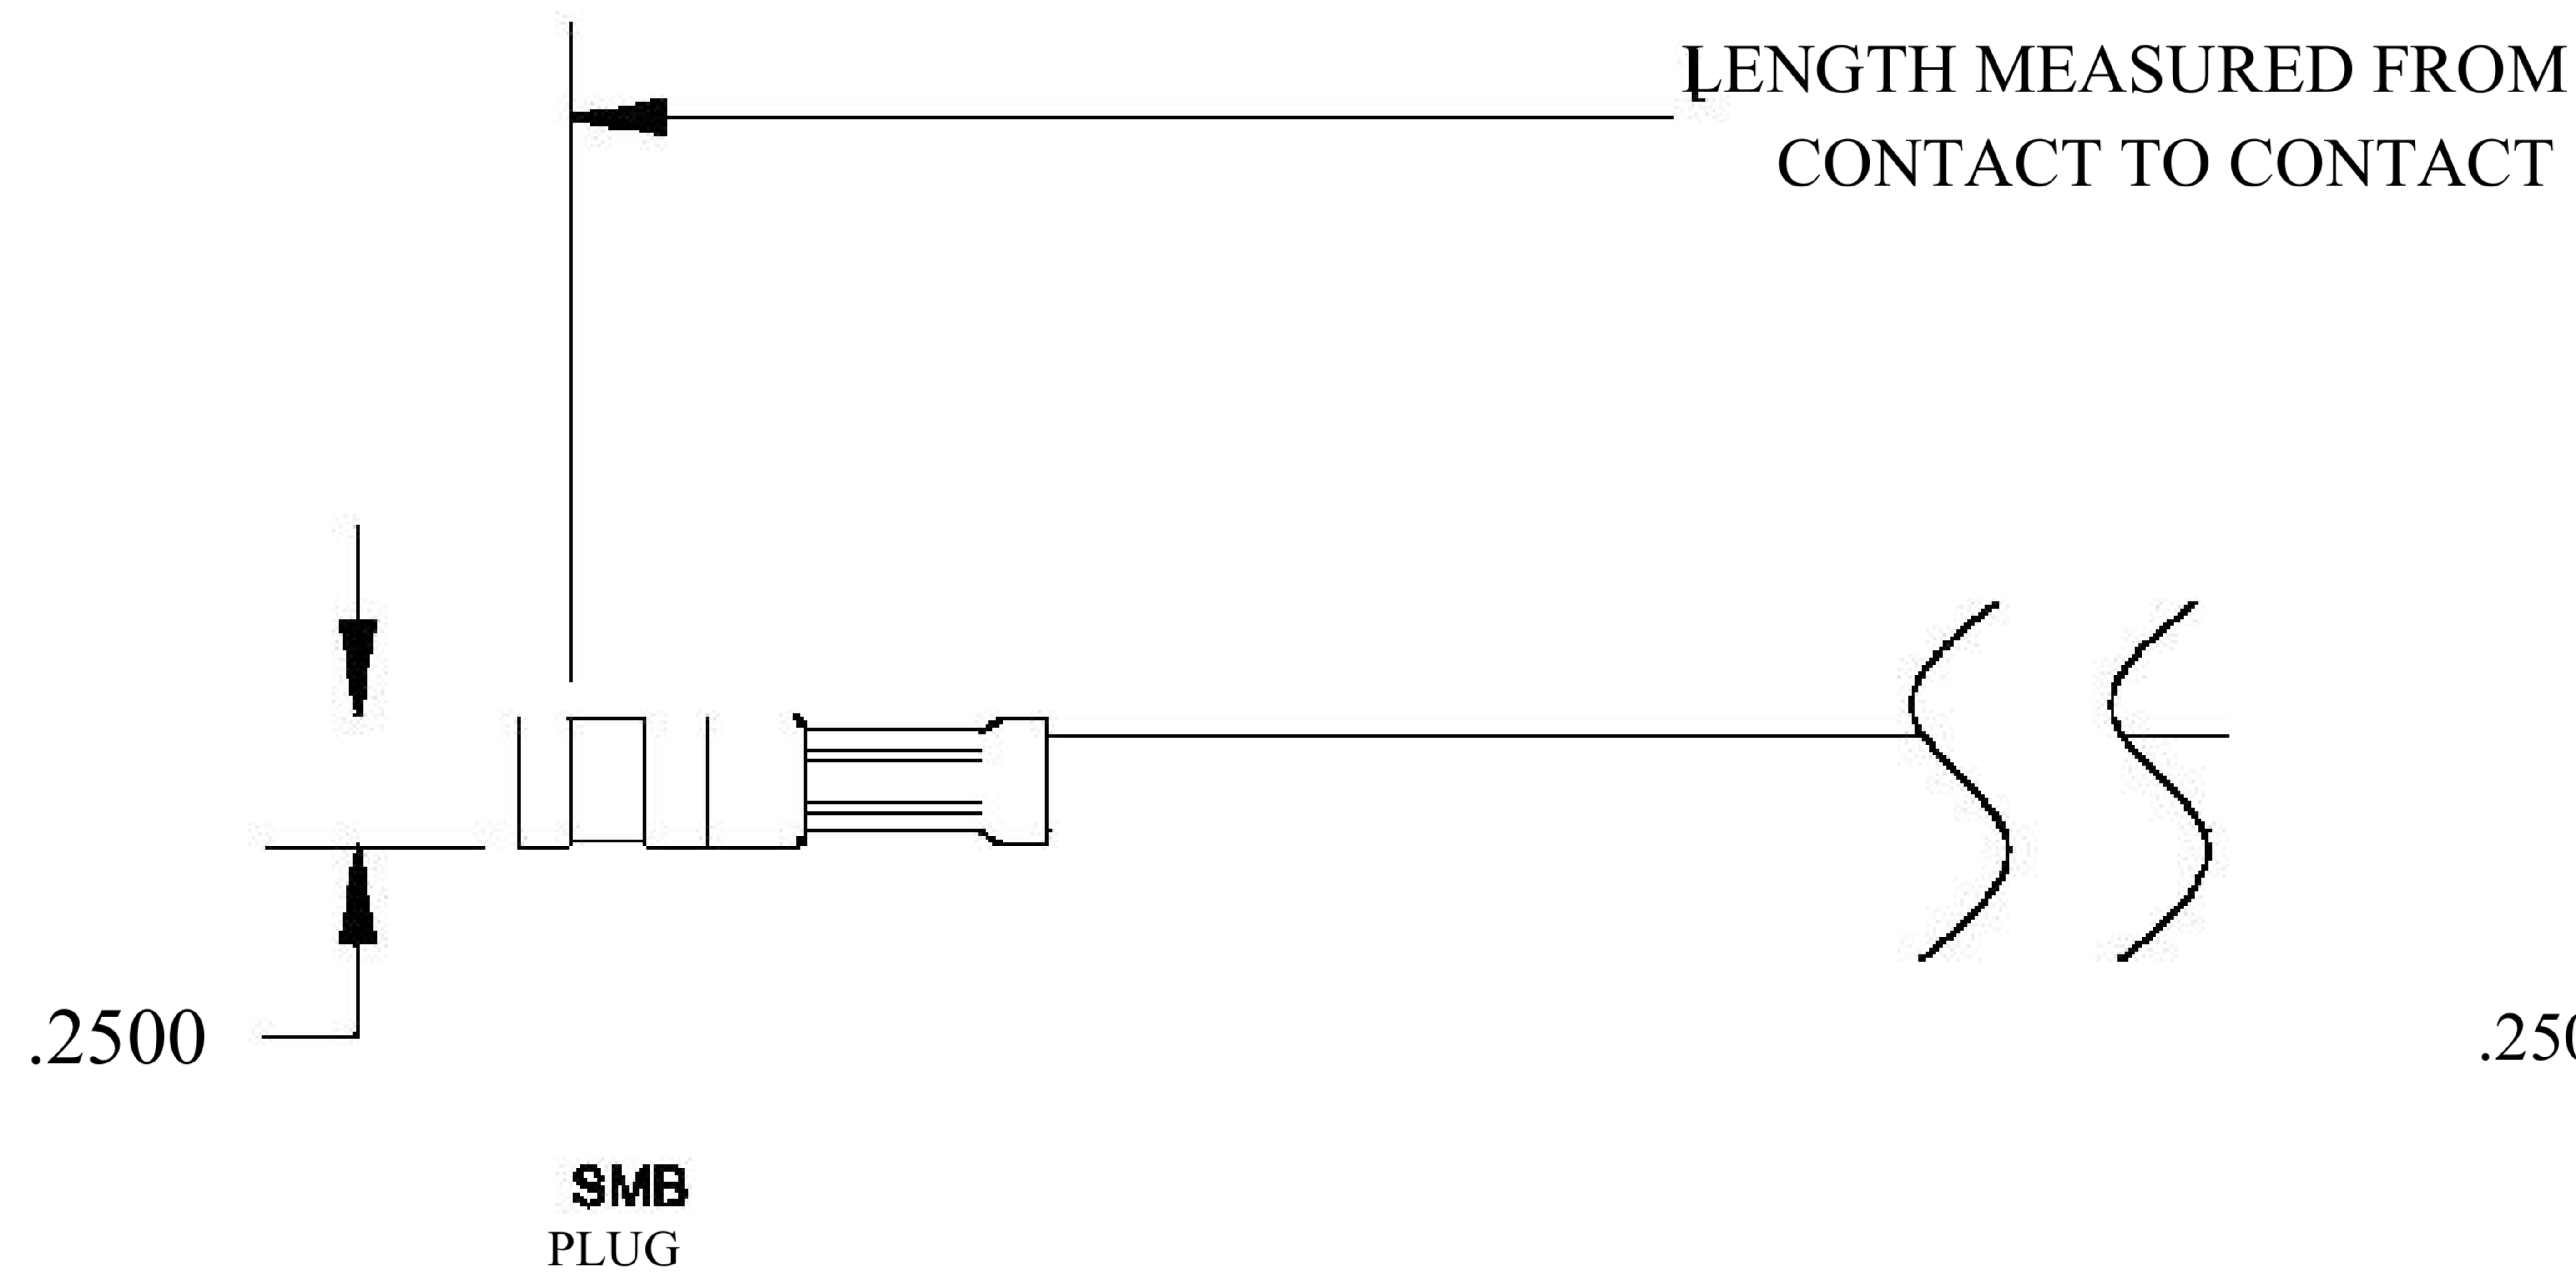

COMPONENTS	IMPEDANCE
SMB PLUG	50 OHM
SMB JACK BULKHEAD	50 OHM
RG400/U	50 OHM

Standard Lengths	
■12	12"
-24	24"
-36	36"
■48	48"
-60	60"
■XXX	Custom Length in inches

8th Floor, Building 1, Yongfu Science and Technology Center Industrial Park, Nanzha District 5, Humen, 523900, Dongguan, Guangdong, China.

Website: www.ebeestock.com

Email: sales@ebeestock.com

COAXIAL & FIBER OPTICS

DWG TITLE ET30669	DES_ smb-plug-to-smb-jack-bulkhead-cable-12-inch-length-using-rg400-coax-0030666
----------------------	---

SIZE A | FSCM NO. 53919 | CAD FILE 073102 | SCALE N/A | 127

NOTES:

- UNLESS OTHERWISE SPECIFIED ALL DIMENSIONS ARE NOMINAL.
- ALL SPECIFICATIONS ARE SUBJECT TO CHANGE WITHOUT NOTICE AT ANY TIME.