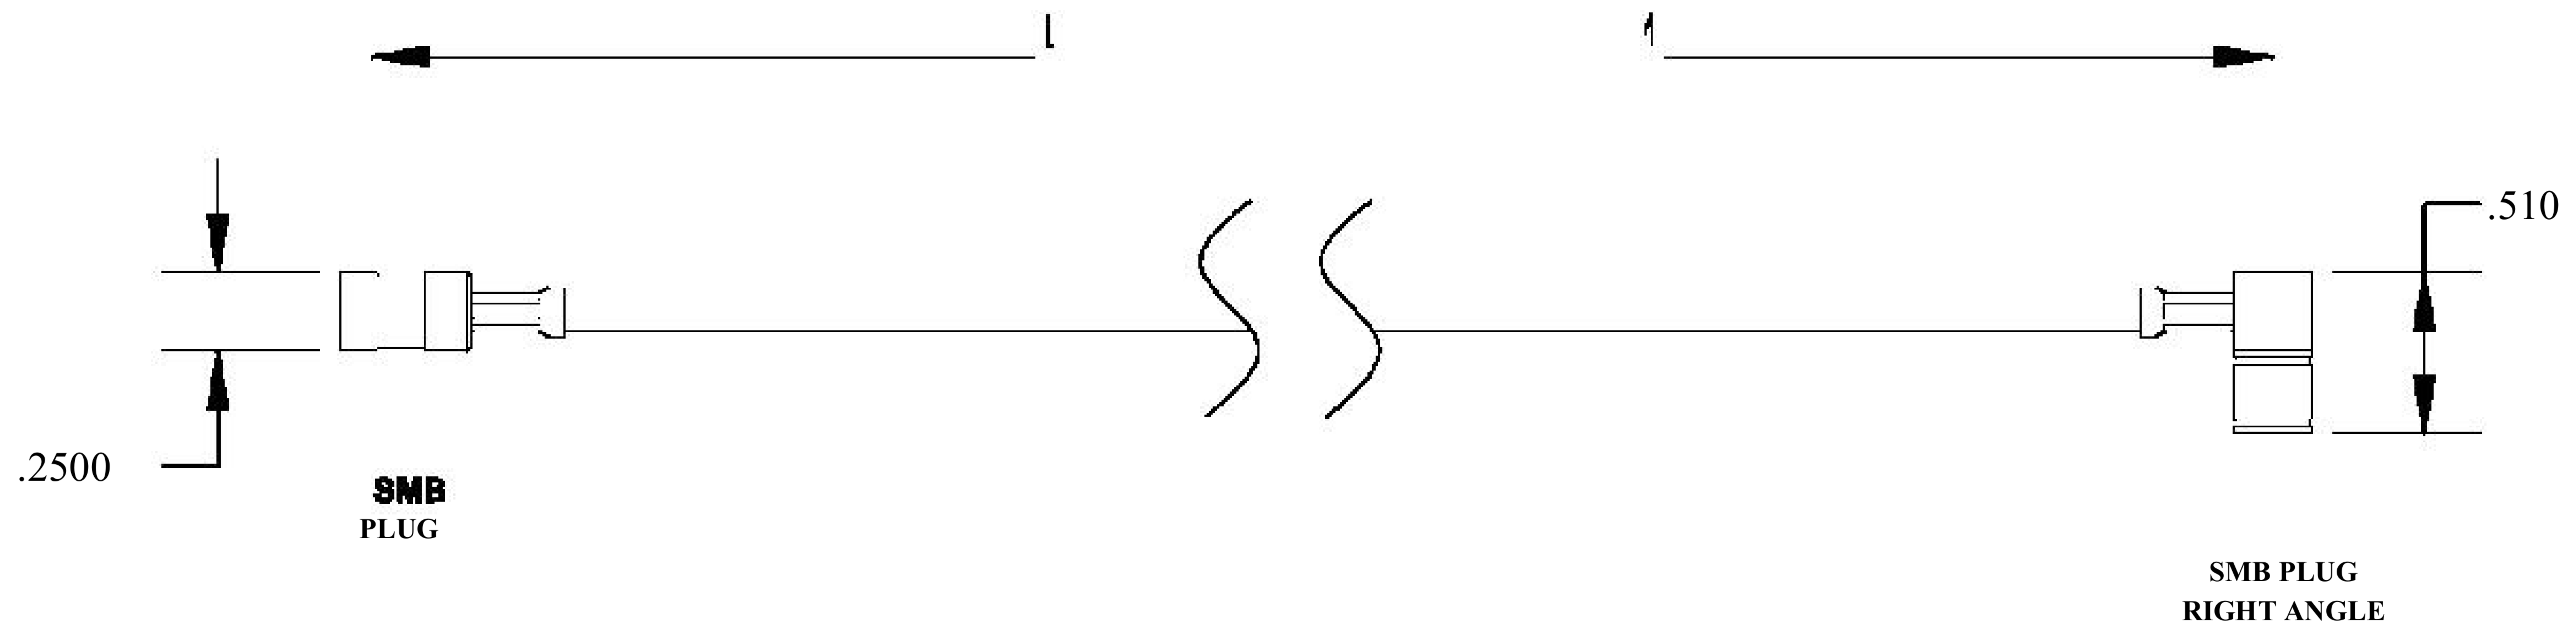

COMPONENTS	IMPEDANCE
SMB PLUG	50 OHM
SMB PLUG RIGHT ANGLE	50 OHM
RG316-DS	50 OHM

Standard Lengths	
■12	12"
-24	24"
-36	36"
■48	48"
-60	60"
■XXX	Custom Length in inches

LENGTH MEASURED FROM

8th Floor, Building 1, Yongfu Science and Technology Center Industrial Park, Nanzha District 5, Humen, Guangdong, China.

DWG TITLE	ET30678	DES_	smb-plug-to-smb-plug-right-angle-cable-12-inch-length-using-rg316-ds-c oax-0030678
-----------	---------	------	---

SIZE A | FSCM NO. 53919 | CAD FILE 073102 | SCALE N/A |

127

NOTES: