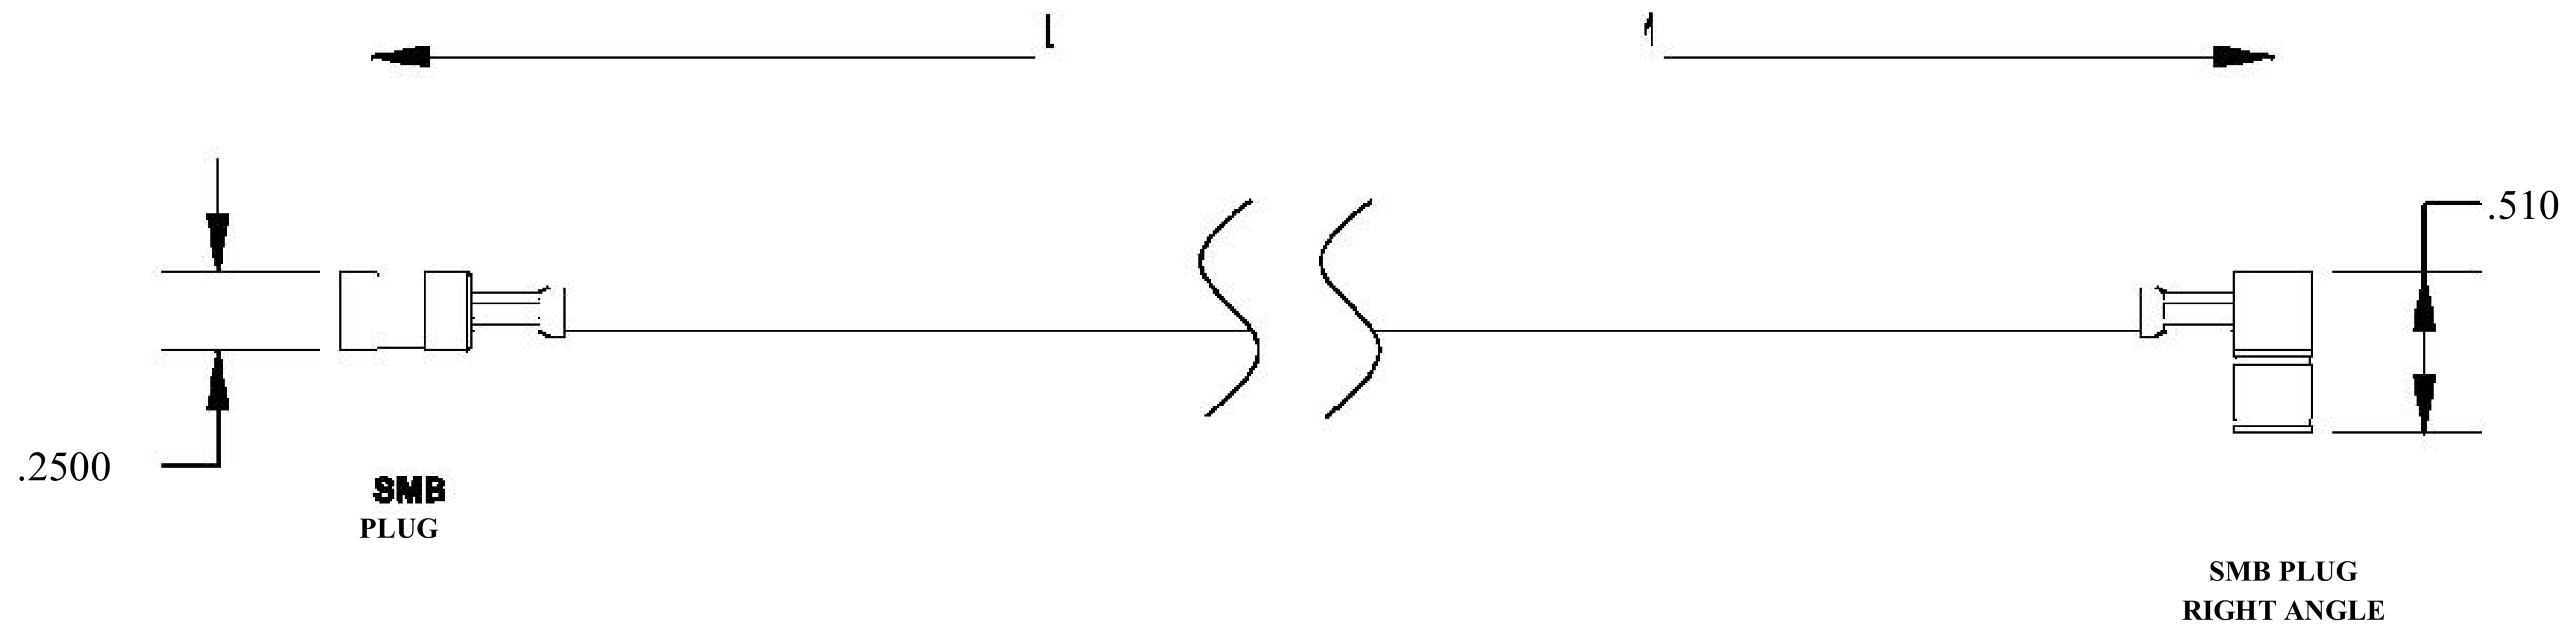

COMPONENTS	IMPEDANCE
SMB PLUG	50 OHM
SMB PLUG RIGHT ANGLE	50 OHM
RG316-DS	50 OHM

Standard Lengths	
■12	12"
-24	24"
-36	36"
■48	48"
-60	60"
■XXX	Custom Length in inches

LENGTH MEASURED FROM

8th Floor, Building 1, Yongfu Science and Technology Center Industrial Park, Nanzha District 5, Humen, Guangdong, China.

DWG TITLE	ET30680	DES_	smb-plug-to-smb-plug-right-angle-cable-12-inch-length-using-rg316-ds-c oax-0030678
-----------	---------	------	---

SIZE A | FSCM NO. 53919 | CAD FILE 073102 | SCALE N/A |

127

NOTES: