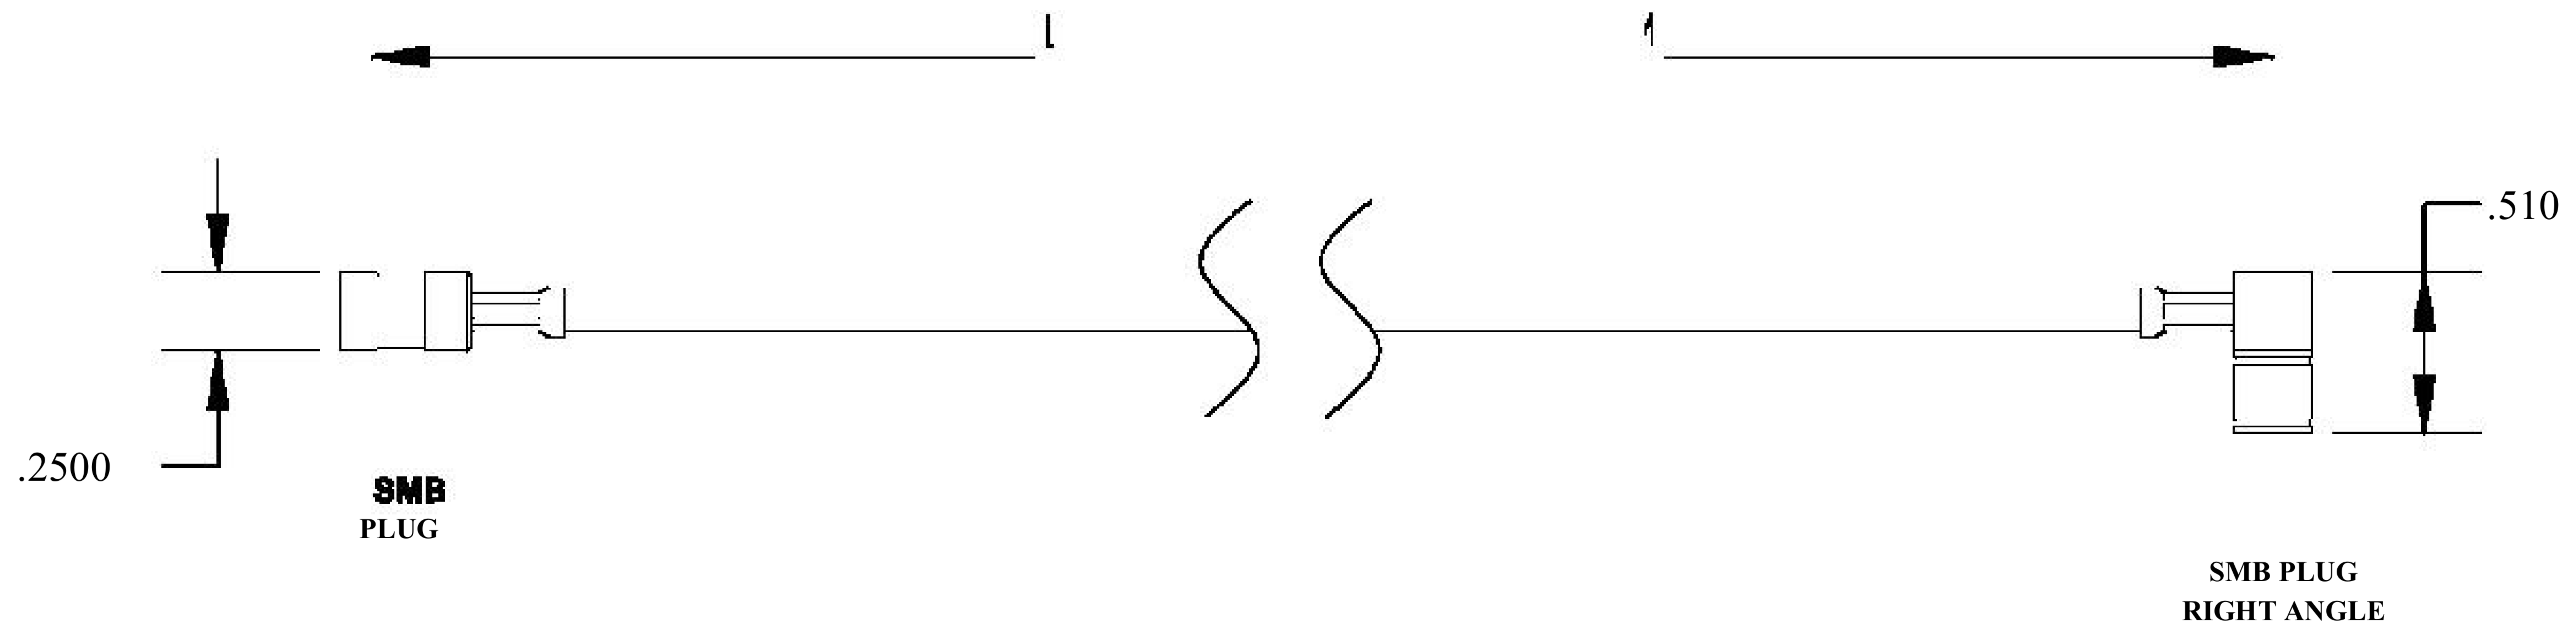

COMPONENTS	IMPEDANCE
SMB PLUG	50 OHM
SMB PLUG RIGHT ANGLE	50 OHM
RG316-DS	50 OHM

Standard Lengths	
■12	12"
-24	24"
-36	36"
■48	48"
-60	60"
■XXX	Custom Length in inches

LENGTH MEASURED FROM

8th Floor, Building 1, Yongfu Science and Technology

DWG TITLE	ET30682	DES_	smb-plug-to-smb-plug-right-angle-cable-12-inch-length-using-rg316-ds-c oax-0030678
-----------	---------	------	---

SIZE A | FSCM NO. 53919 | CAD FILE 073102 | SCALE N/A |

127

NOTES: