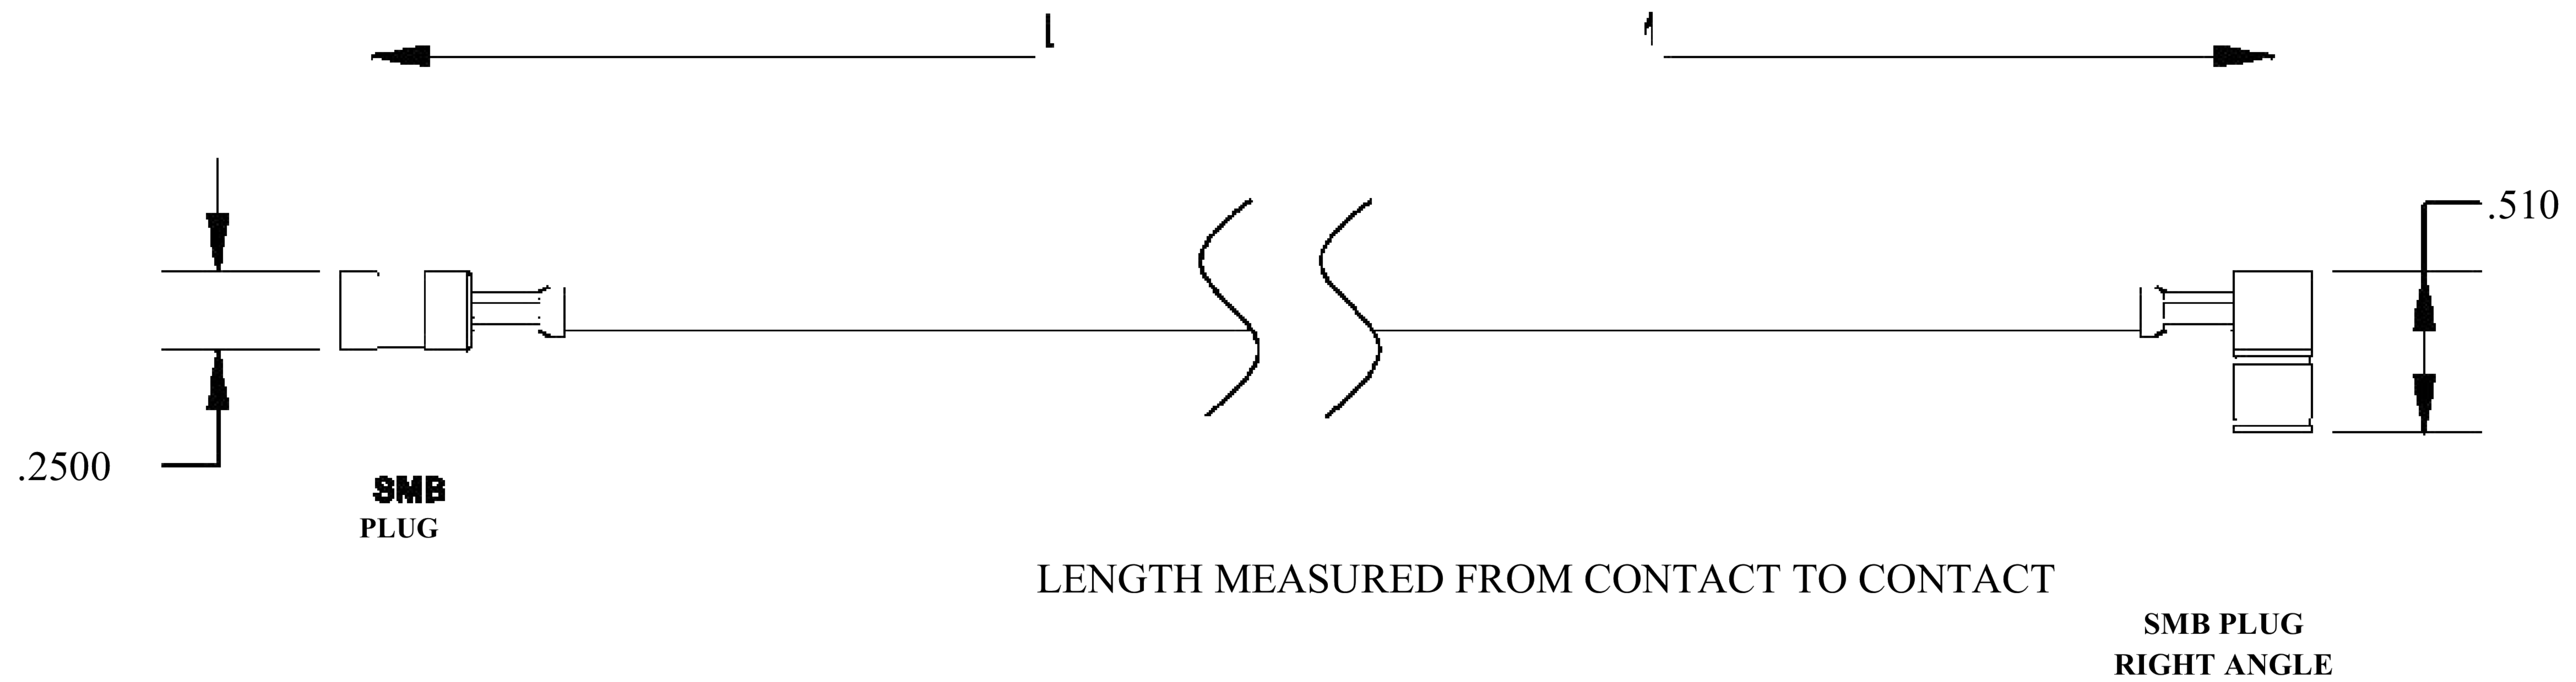

COMPONENTS	IMPEDANCE
SMB PLUG	50 OHM
SMB PLUG RIGHT ANGLE	50 OHM
RG316-DS	50 OHM

Standard Lengths	
■12	12"
-24	24"
-36	36"
■48	48"
-60	60"
■XXX	Custom Length in inches

8th Floor, Building 1, Yongfu Science and Technology Center Industrial Park, Nanzha District 5, Humen, 523900, Dongguan, Guangdong, China.

Website: [www.ebeestock.com](http://www.ebeestock.com)

Email: [sales@ebeestock.com](mailto:sales@ebeestock.com)

**COAXIAL & FIBER OPTICS**

DWG TITLE ET30684	DES_ smb-plug-to-smb-plug-right-angle-cable-12-inch-length-using-rg316-ds-c oax-rohs-0030684
----------------------	----------------------------------------------------------------------------------------------------