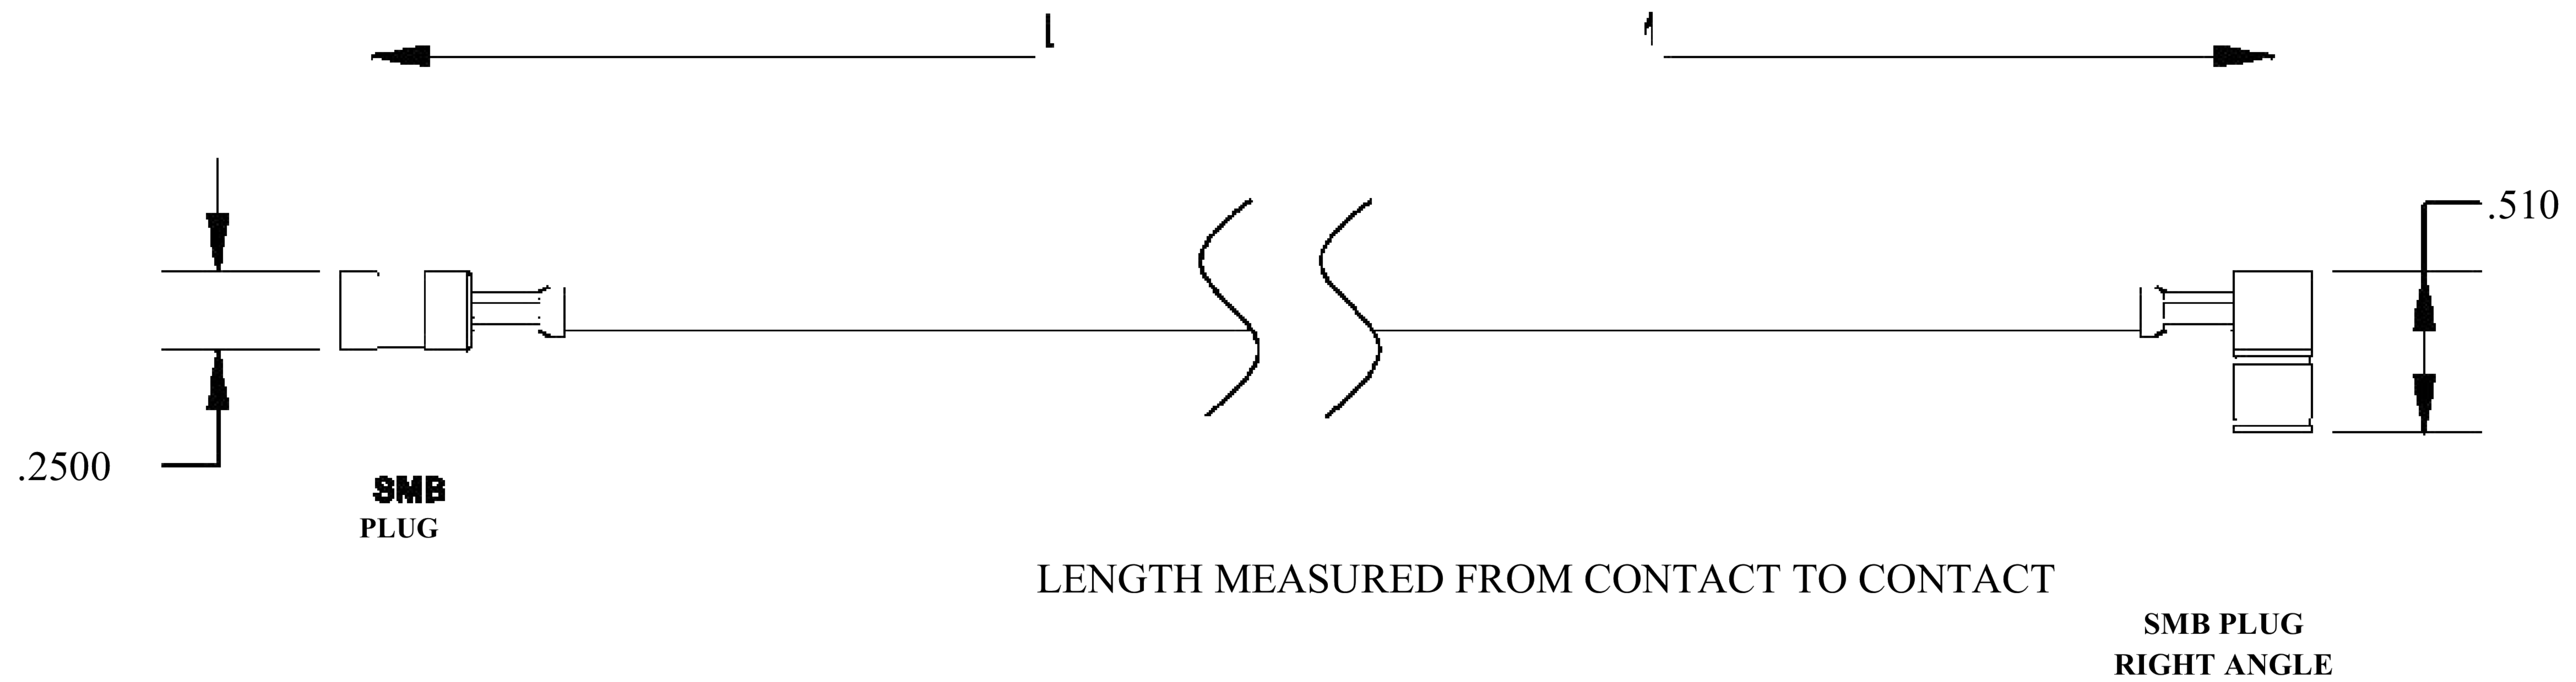

COMPONENTS	IMPEDANCE
SMB PLUG	50 OHM
SMB PLUG RIGHT ANGLE	50 OHM
RG316-DS	50 OHM

Standard Lengths	
■12	12"
-24	24"
-36	36"
■48	48"
-60	60"
■XXX	Custom Length in inches

8th Floor, Building 1, Yongfu Science and Technology Center Industrial Park, Nanzha District 5, Humen, 523900, Dongguan, Guangdong, China.

Website: www.ebeestock.com

Email: sales@ebeestock.com

COAXIAL & FIBER OPTICS

DWG TITLE	ET30685	DES_	smb-plug-to-smb-plug-right-angle-cable-12-inch-length-using-rg316-ds-coax-rohs-0030684
SIZE A FSCM NO. 53919 CAD FILE 073102 SCALE N/A		127	