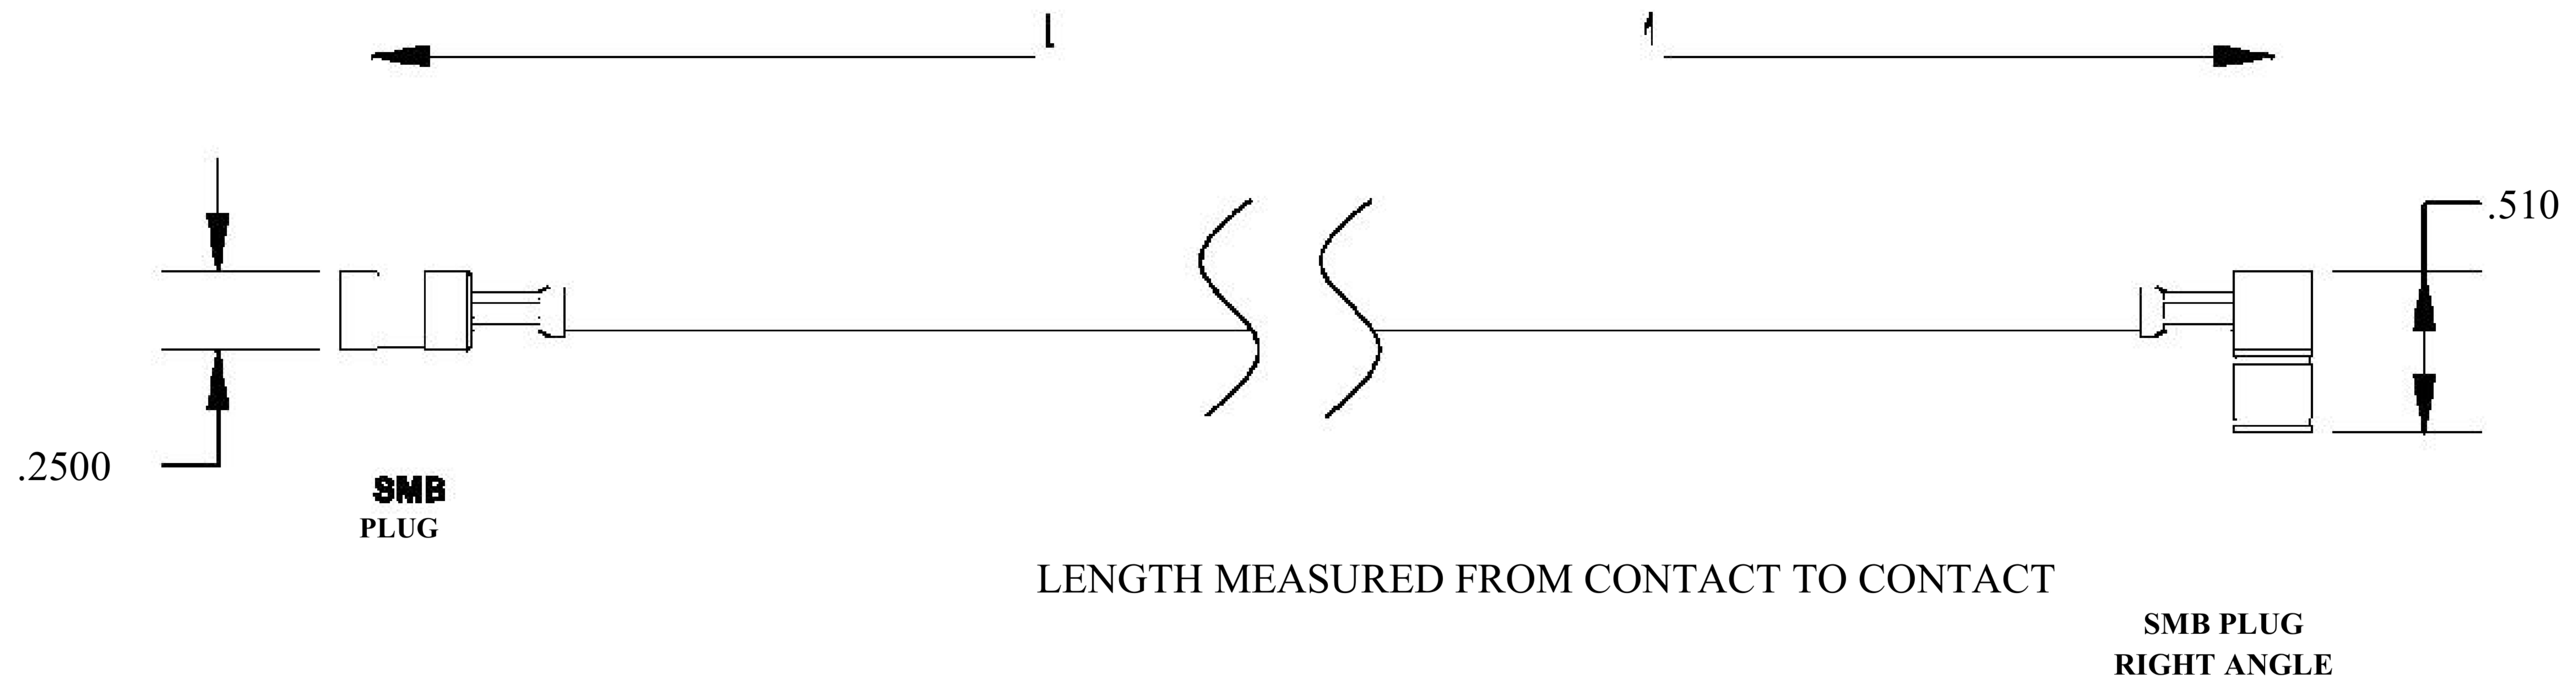

COMPONENTS	IMPEDANCE
SMB PLUG	50 OHM
SMB PLUG RIGHT ANGLE	50 OHM
RG316-DS	50 OHM

Standard Lengths	
■12	12"
-24	24"
-36	36"
■48	48"
-60	60"
■XXX	Custom Length in inches

8th Floor, Building 1, Yongfu Science and Technology Center Industrial Park, Nanzha District 5, Humen, 523900, Dongguan, Guangdong, China.

Website: www.ebeestock.com

Email: sales@ebeestock.com

COAXIAL & FIBER OPTICS

DWG TITLE	ET30686	DES_	smb-plug-to-smb-plug-right-angle-cable-12-inch-length-using-rg316-ds-coax-rohs-0030684
SIZE A FSCM NO. 53919 CAD FILE 073102 SCALE N/A		127	