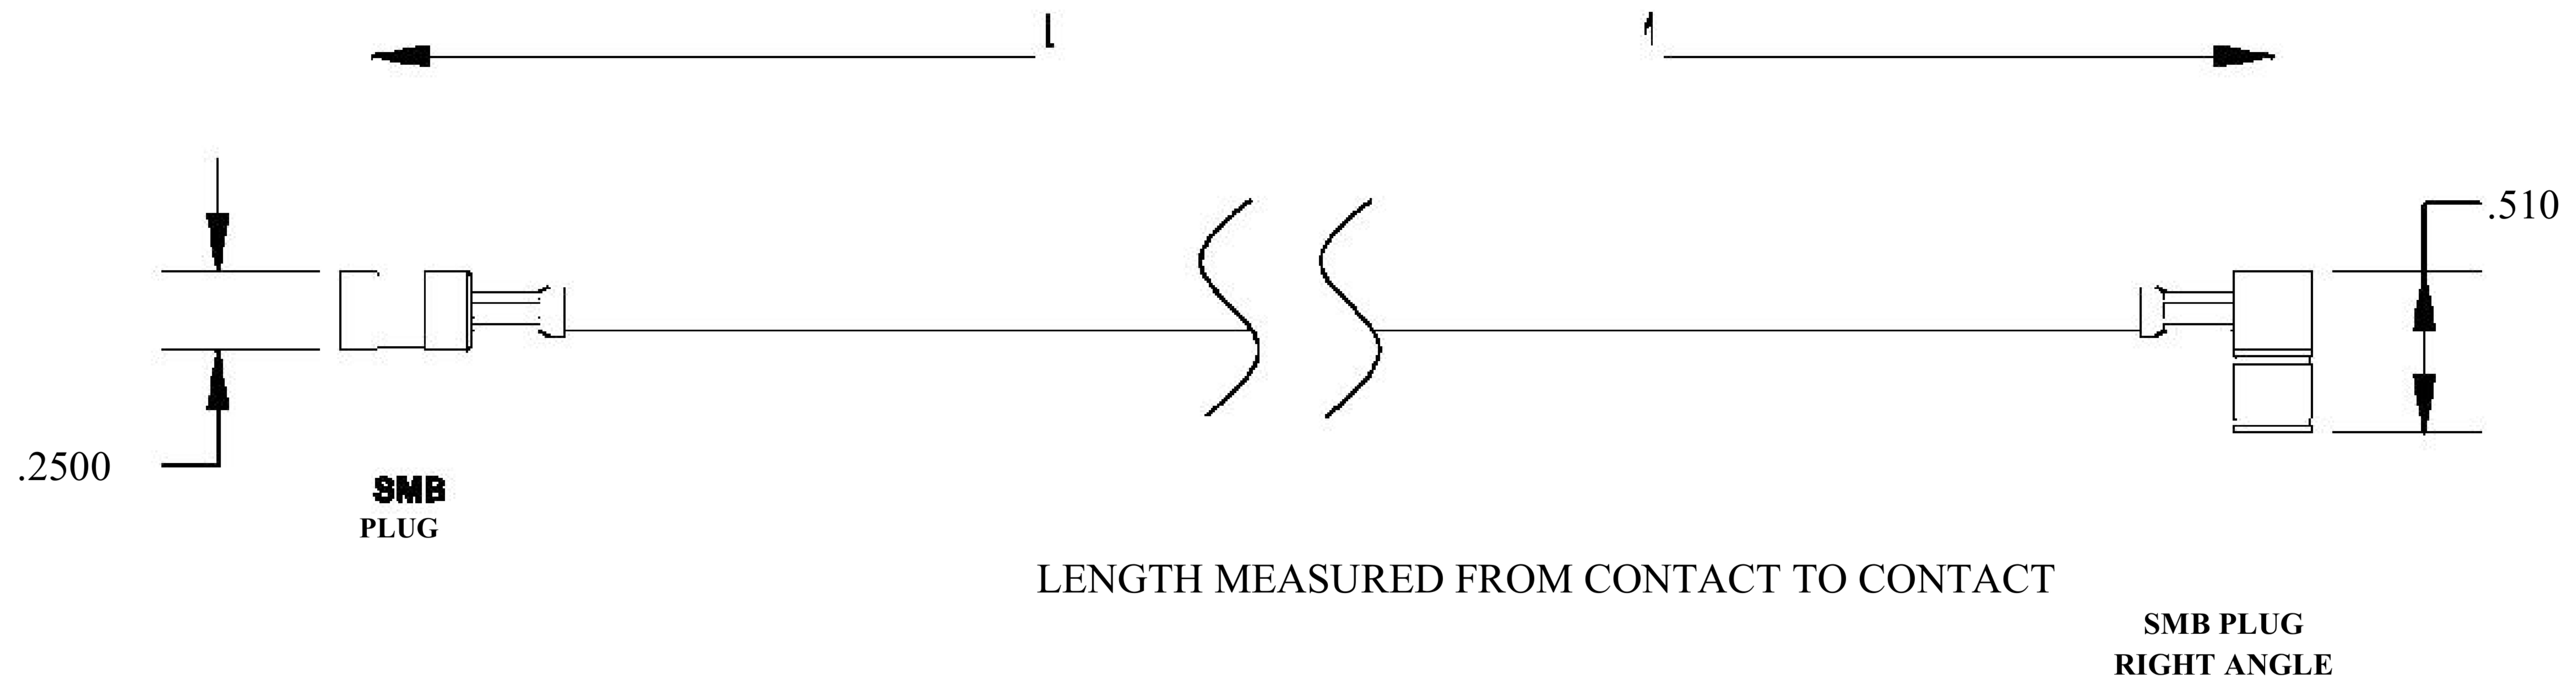

COMPONENTS	IMPEDANCE
SMB PLUG	50 OHM
SMB PLUG RIGHT ANGLE	50 OHM
RG316-DS	50 OHM

Standard Lengths	
■12	12"
-24	24"
-36	36"
■48	48"
-60	60"
■XXX	Custom Length in inches

8th Floor, Building 1, Yongfu Science and Technology Center Industrial Park, Nanzha District 5, Humen, 523900, Dongguan, Guangdong, China.

Website: www.ebeestock.com

Email: sales@ebeestock.com

COAXIAL & FIBER OPTICS

DWG TITLE	ET30687	DES_	smb-plug-to-smb-plug-right-angle-cable-12-inch-length-using-rg316-ds-coax-rohs-0030684
SIZE A FSCM NO. 53919 CAD FILE 073102 SCALE N/A		127	