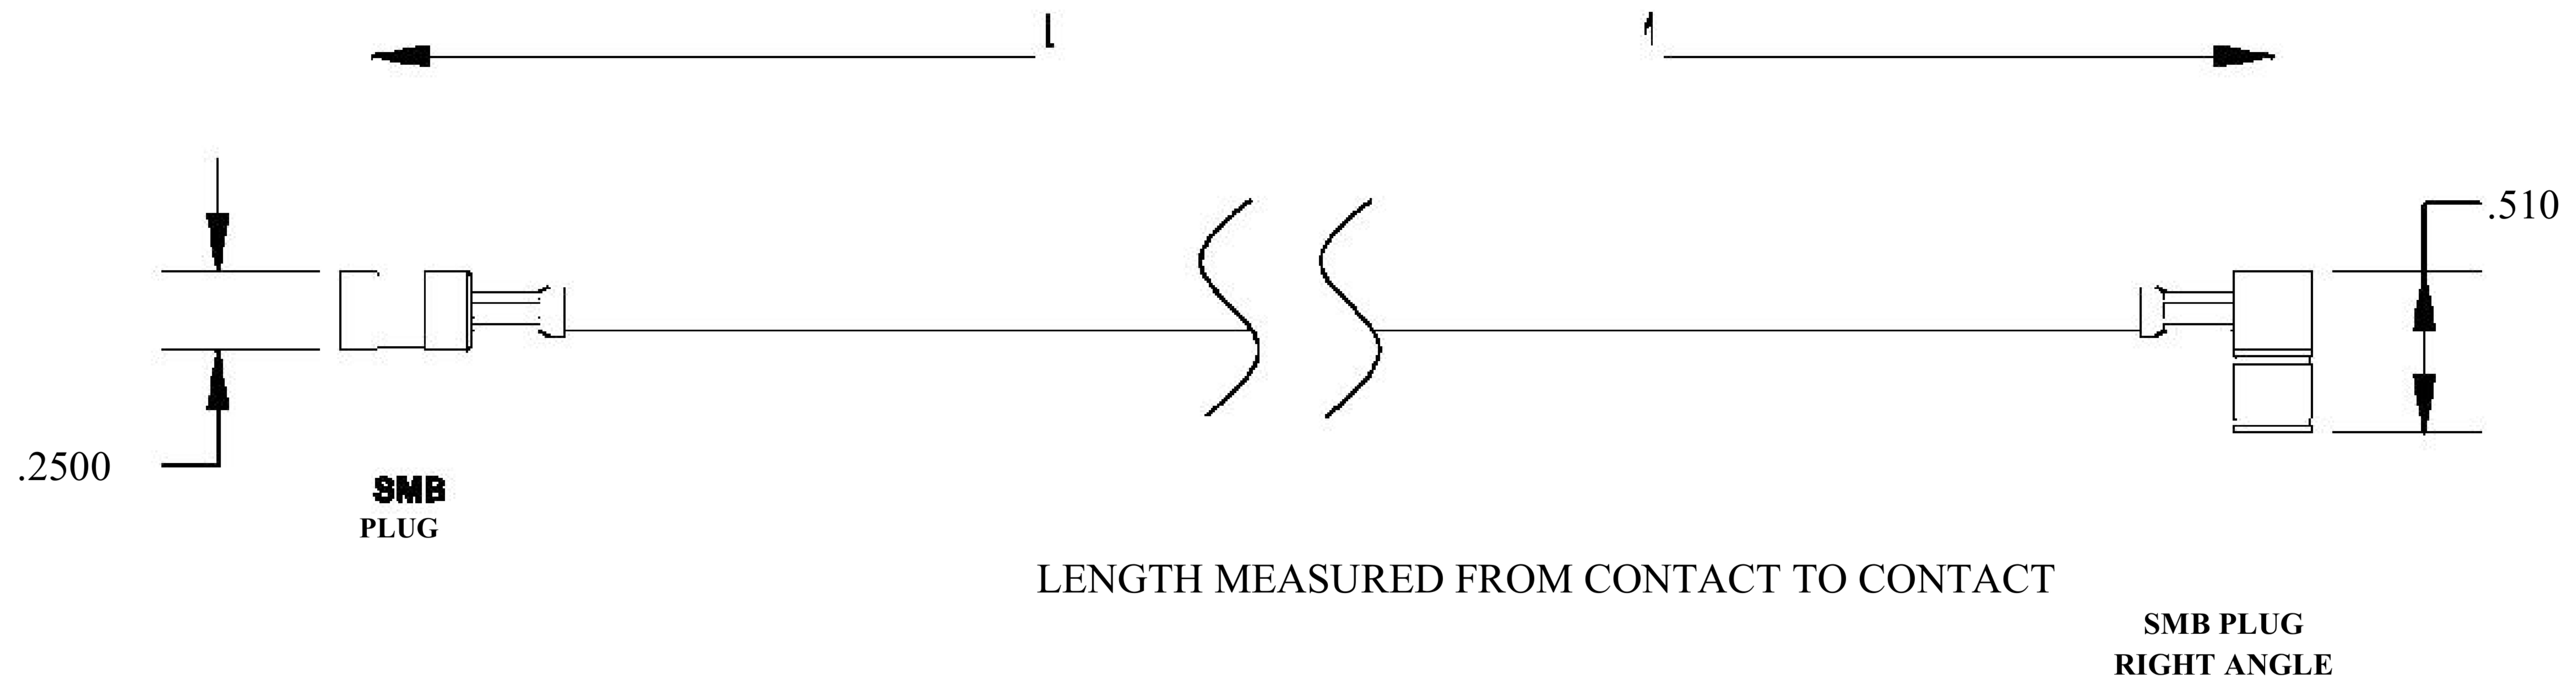

COMPONENTS	IMPEDANCE
SMB PLUG	50 OHM
SMB PLUG RIGHT ANGLE	50 OHM
RG316-DS	50 OHM

Standard Lengths	
■12	12"
-24	24"
-36	36"
■48	48"
-60	60"
■XXX	Custom Length in inches

8th Floor, Building 1, Yongfu Science and Technology Center Industrial Park, Nanzha District 5, Humen, 523900, Dongguan, Guangdong, China.

Website: www.ebeestock.com

Email: sales@ebeestock.com

COAXIAL & FIBER OPTICS

DWG TITLE	ET30689	DES_	smb-plug-to-smb-plug-right-angle-cable-12-inch-length-using-rg316-ds-coax-rohs-0030684
SIZE A FSCM NO. 53919 CAD FILE 073102 SCALE N/A			127