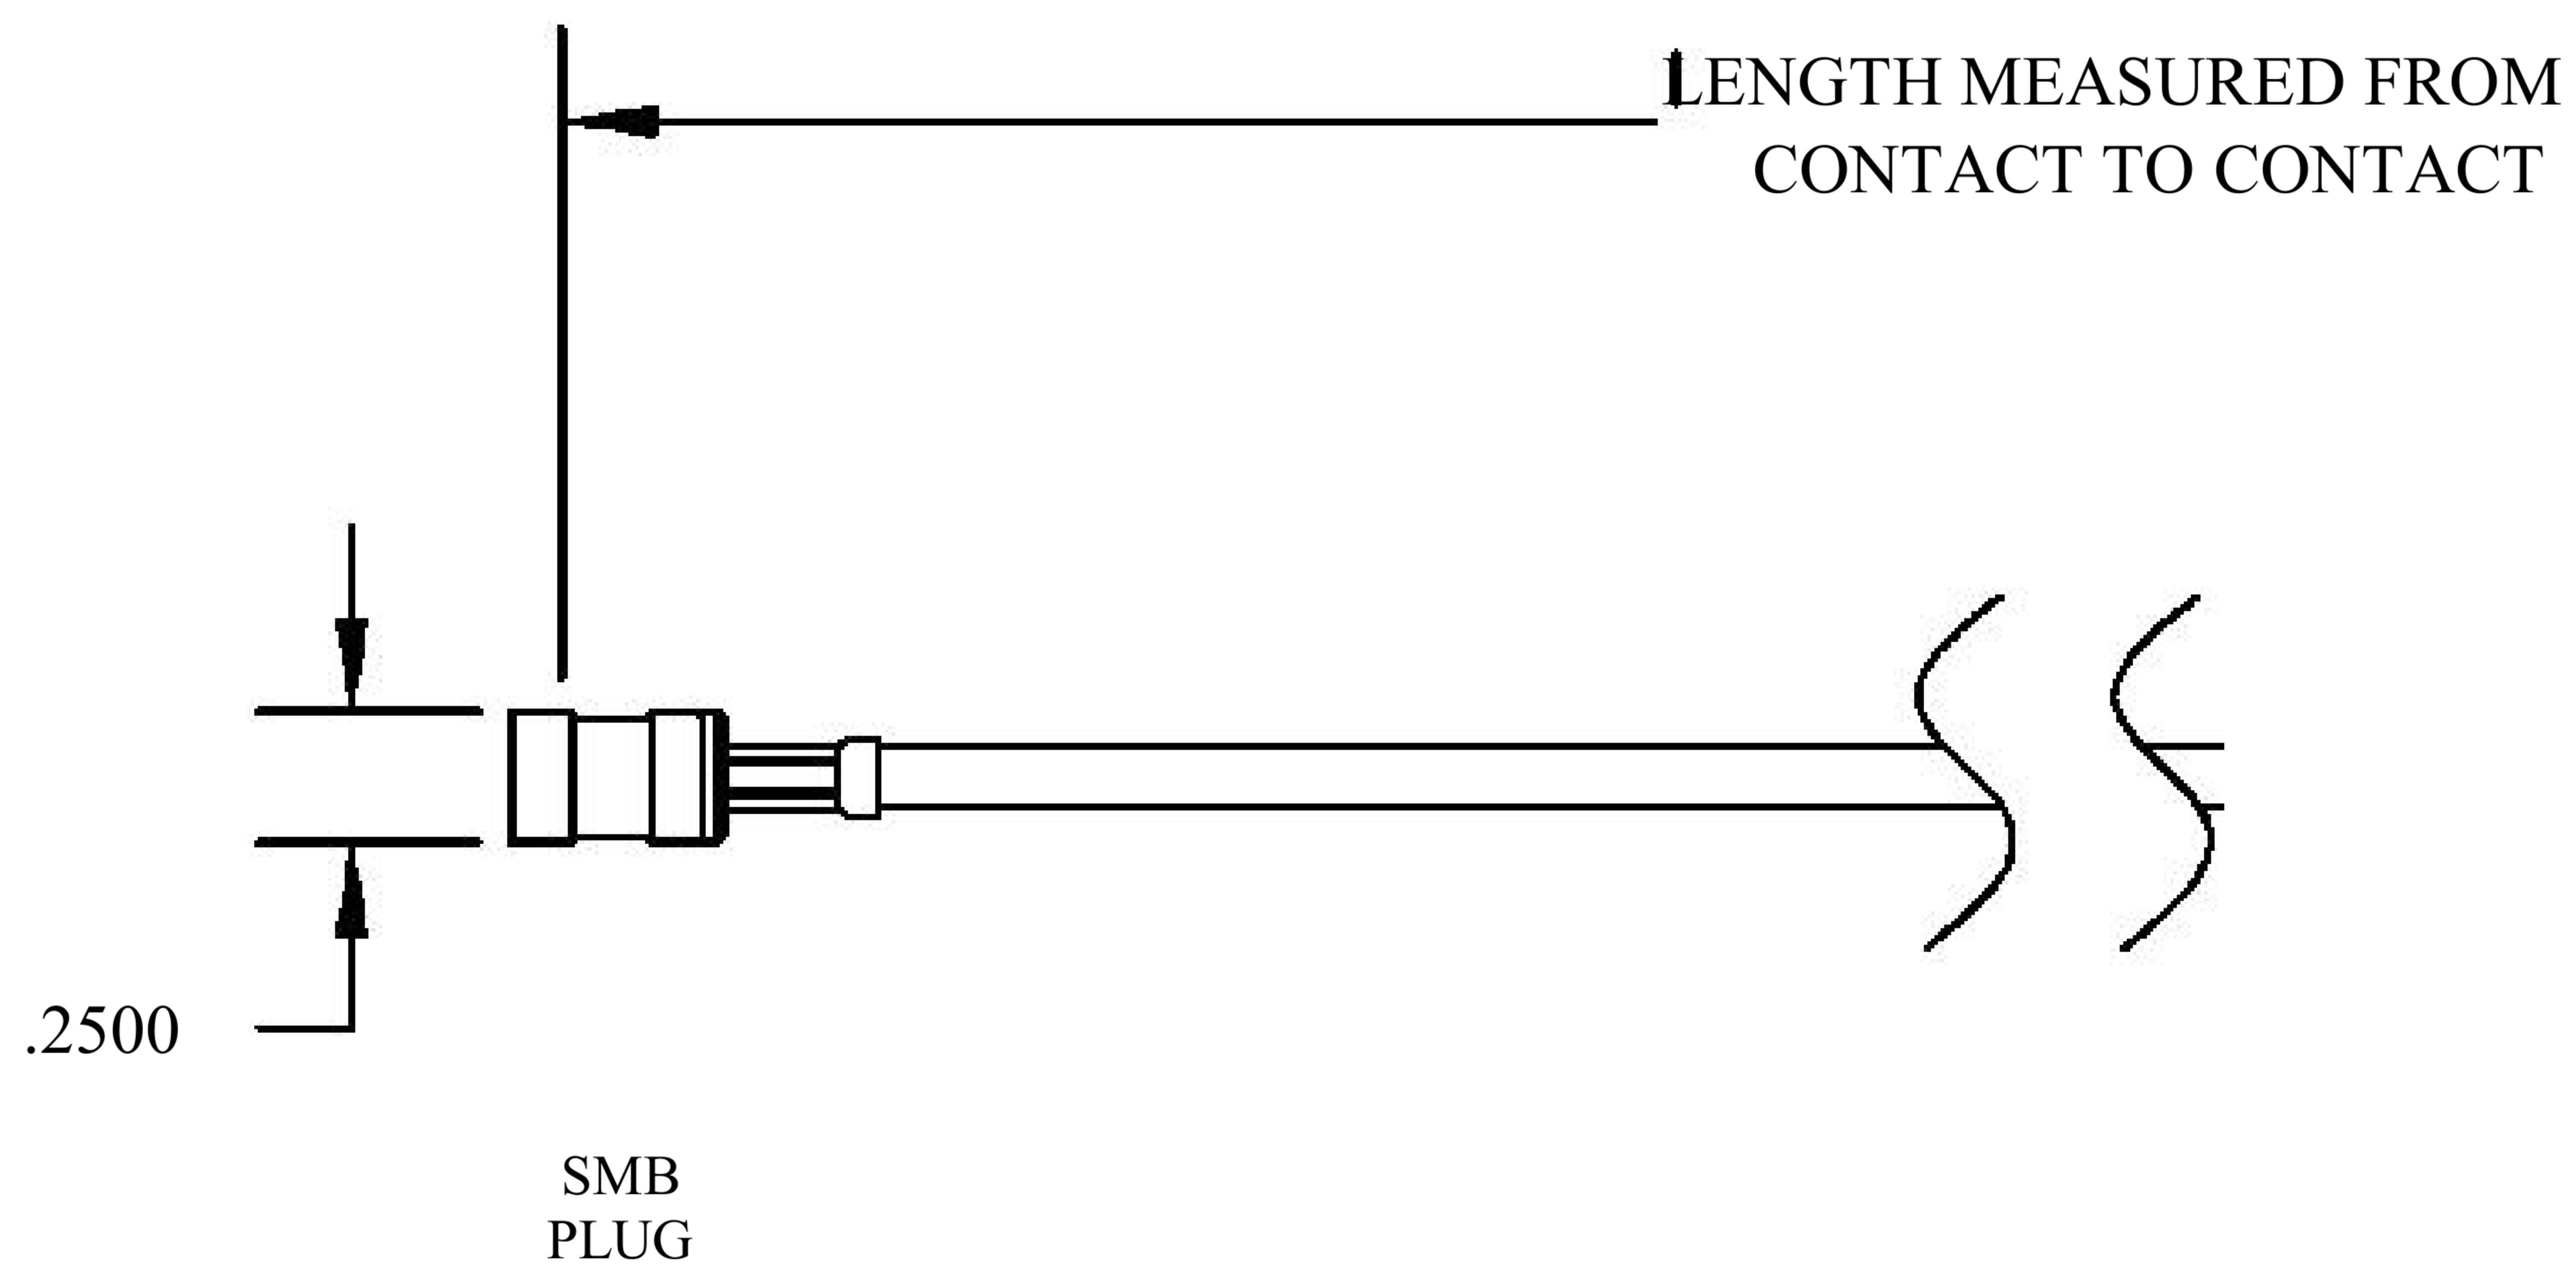

COMPONENTS	IMPEDANCE
SMB PLUG	50 OHM
SMB JACK BULKHEAD	50 OHM
RG188-DS	50 OHM

Standard Lengths	
-12	12"
-24	24"
-36	36"
-48	48"
-60	60"
-XXX	Custom Length in inches

8th Floor, Building 1, Yongfu Science and Technology Center Industrial Park, Nanzha District 5, Humen, 523900, Dongguan, Guangdong, China.

Website: [www.ebeestock.com](http://www.ebeestock.com)

Email: [sales@ebeestock.com](mailto:sales@ebeestock.com)

**COAXIAL & FIBER OPTICS**

DWG TITLE	ET30714	DES_	smb-plug-to-smb-jack-bulkhead-cable-12-inch-length-using-rg188-ds-coax-0030714
-----------	---------	------	--------------------------------------------------------------------------------

SIZE A | FSCM NO. 53919 | CAD FILE 073102 | SCALE N/A | 127

- NOTES:
- UNLESS OTHERWISE SPECIFIED ALL DIMENSIONS ARE NOMINAL.
  - ALL SPECIFICATIONS ARE SUBJECT TO CHANGE WITHOUT NOTICE AT ANY TIME.