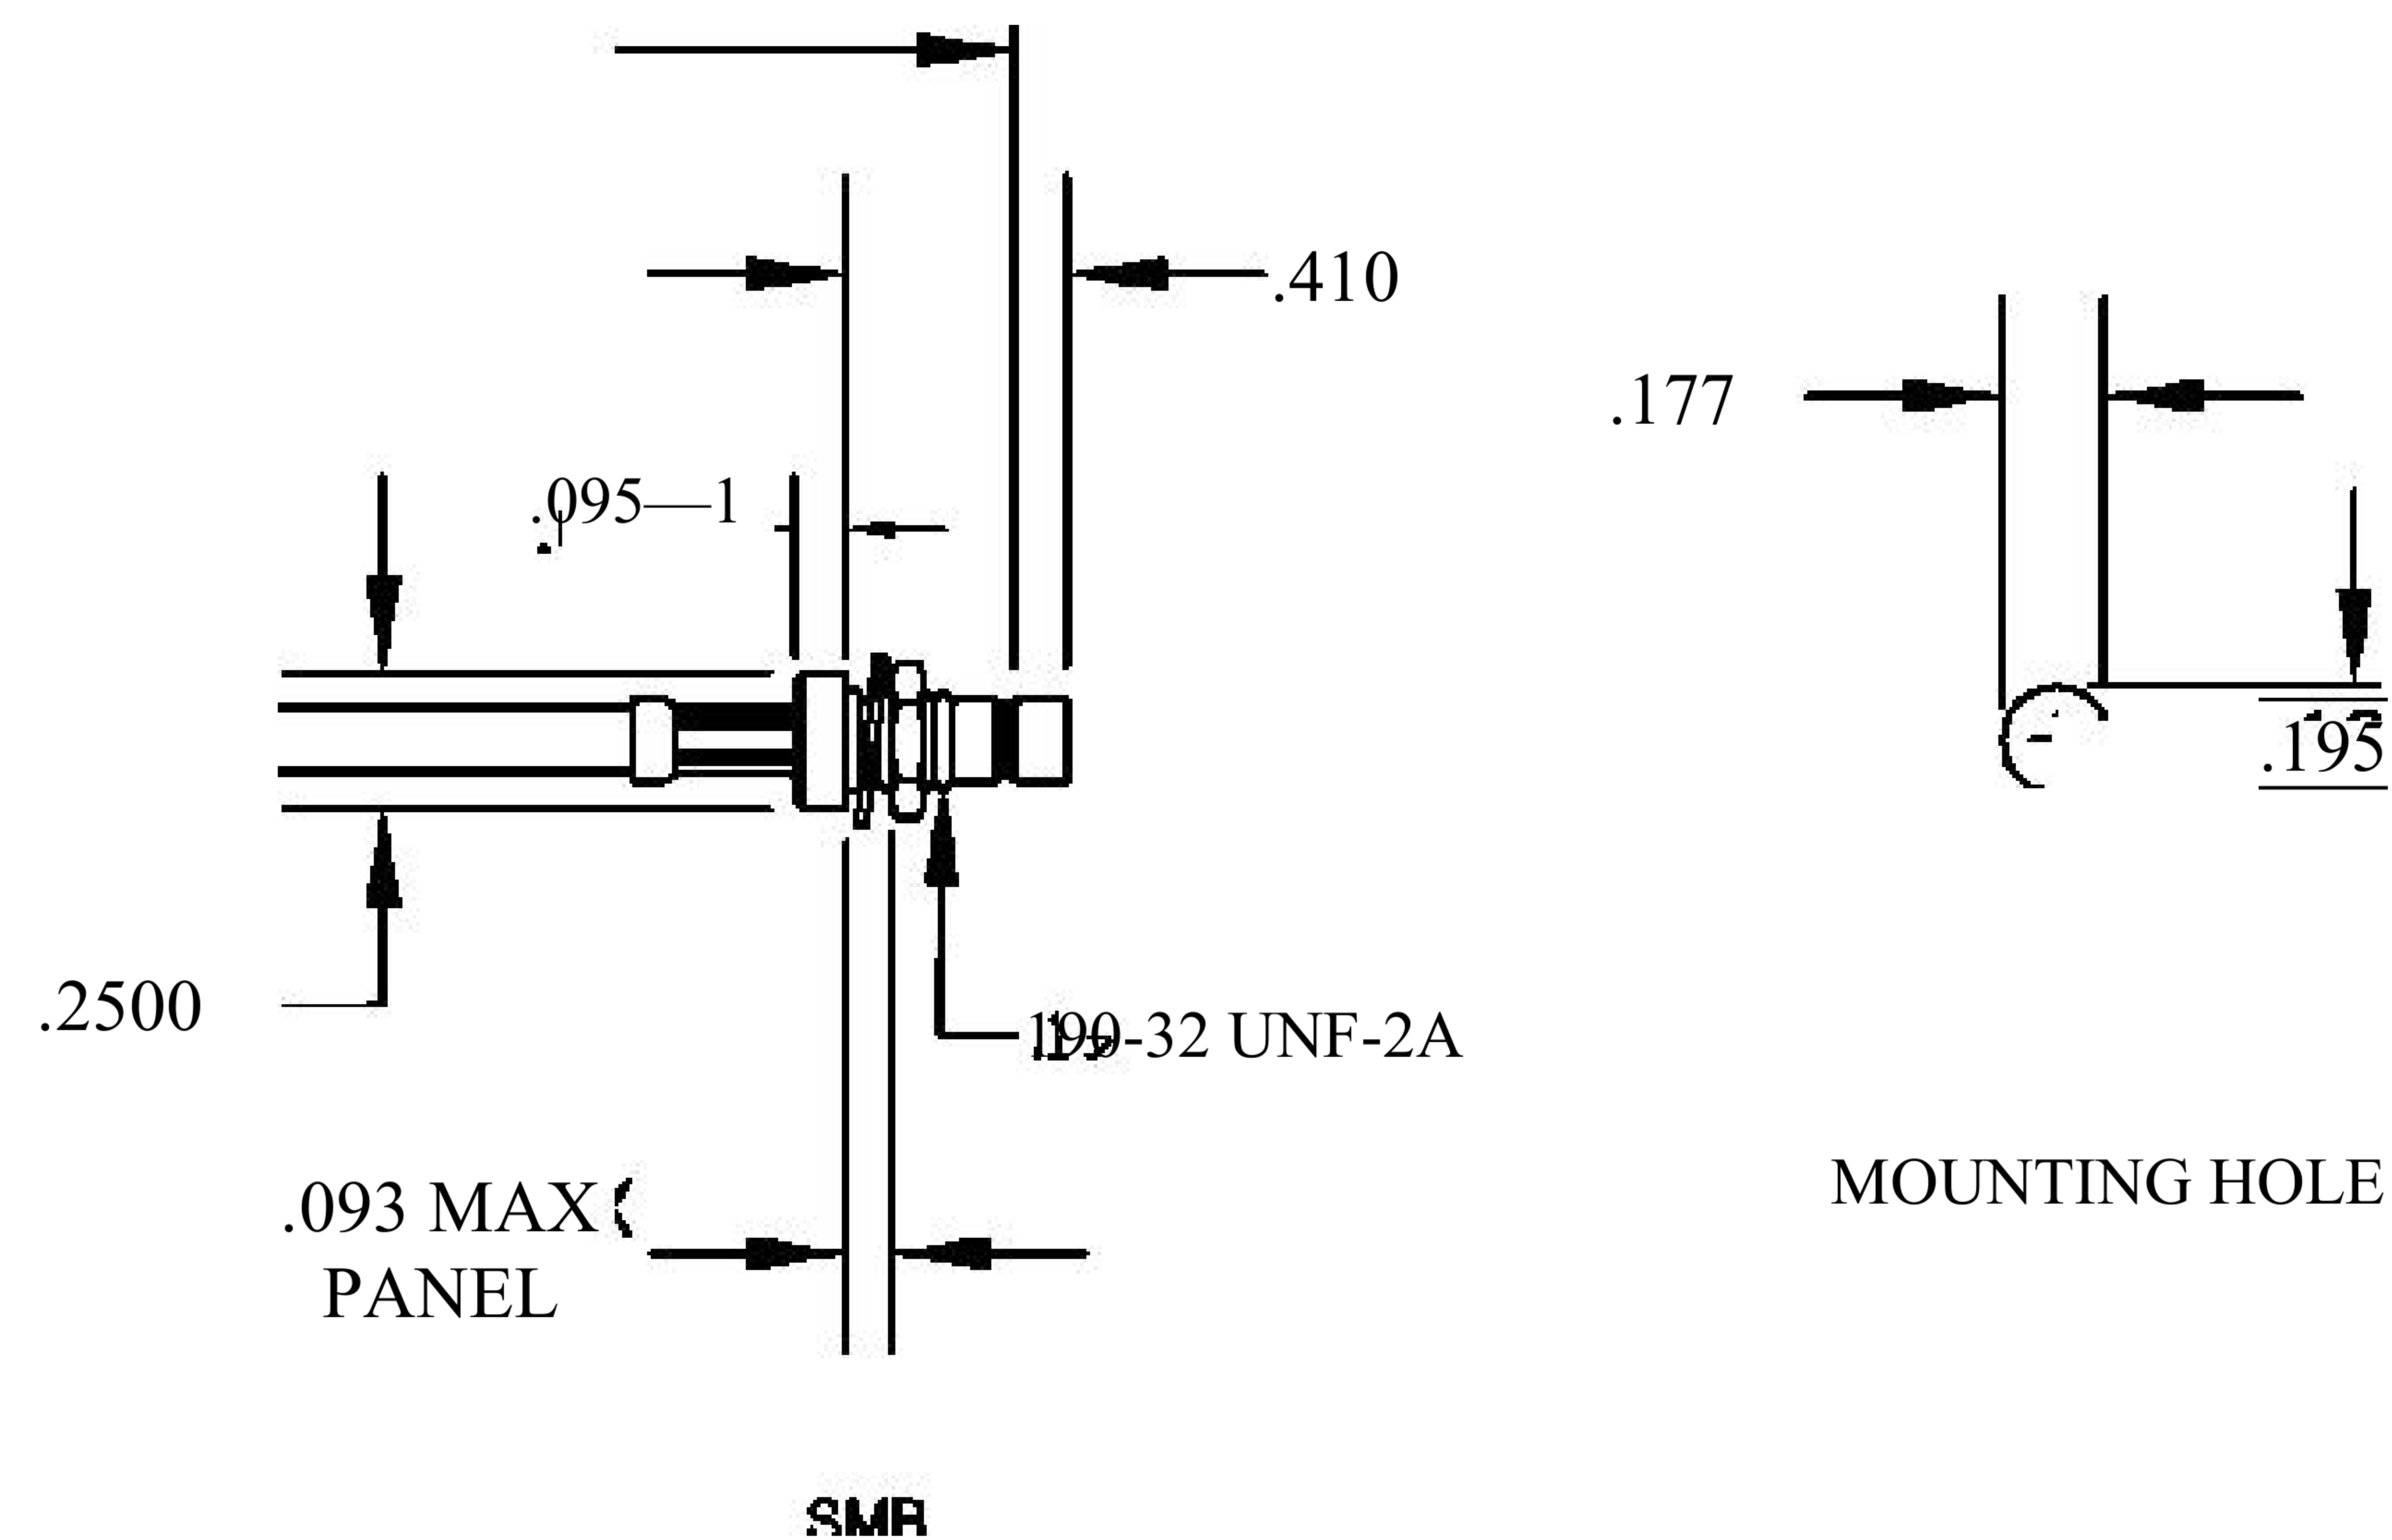

COMPONENTS	IMPEDANCE
SMB PLUG	50 OHM
SMB JACK BULKHEAD	50 OHM
RG188-DS	50 OHM

Standard Lengths	
-12	12"
-24	24"
-36	36"
-48	48"
-60	60"
-XXX	Custom Length in inches

8th Floor, Building 1, Yongfu Science and Technology Center Industrial Park, Nanzha District 5, Humen, 523900, Dongguan, Guangdong, China.

Website: [www.ebeestock.com](http://www.ebeestock.com)

Email: [sales@ebeestock.com](mailto:sales@ebeestock.com)

**COAXIAL & FIBER OPTICS**

DWG TITLE	ET30714	DES_	smb-plug-to-smb-jack-bulkhead-cable-12-inch-length-using-rg188-ds-coax-0030714
-----------	---------	------	--------------------------------------------------------------------------------

SIZE A | FSCM NO. 53919 | CAD FILE 073102 | SCALE N/A | 127

- NOTES:
- UNLESS OTHERWISE SPECIFIED ALL DIMENSIONS ARE NOMINAL.
  - ALL SPECIFICATIONS ARE SUBJECT TO CHANGE WITHOUT NOTICE AT ANY TIME.