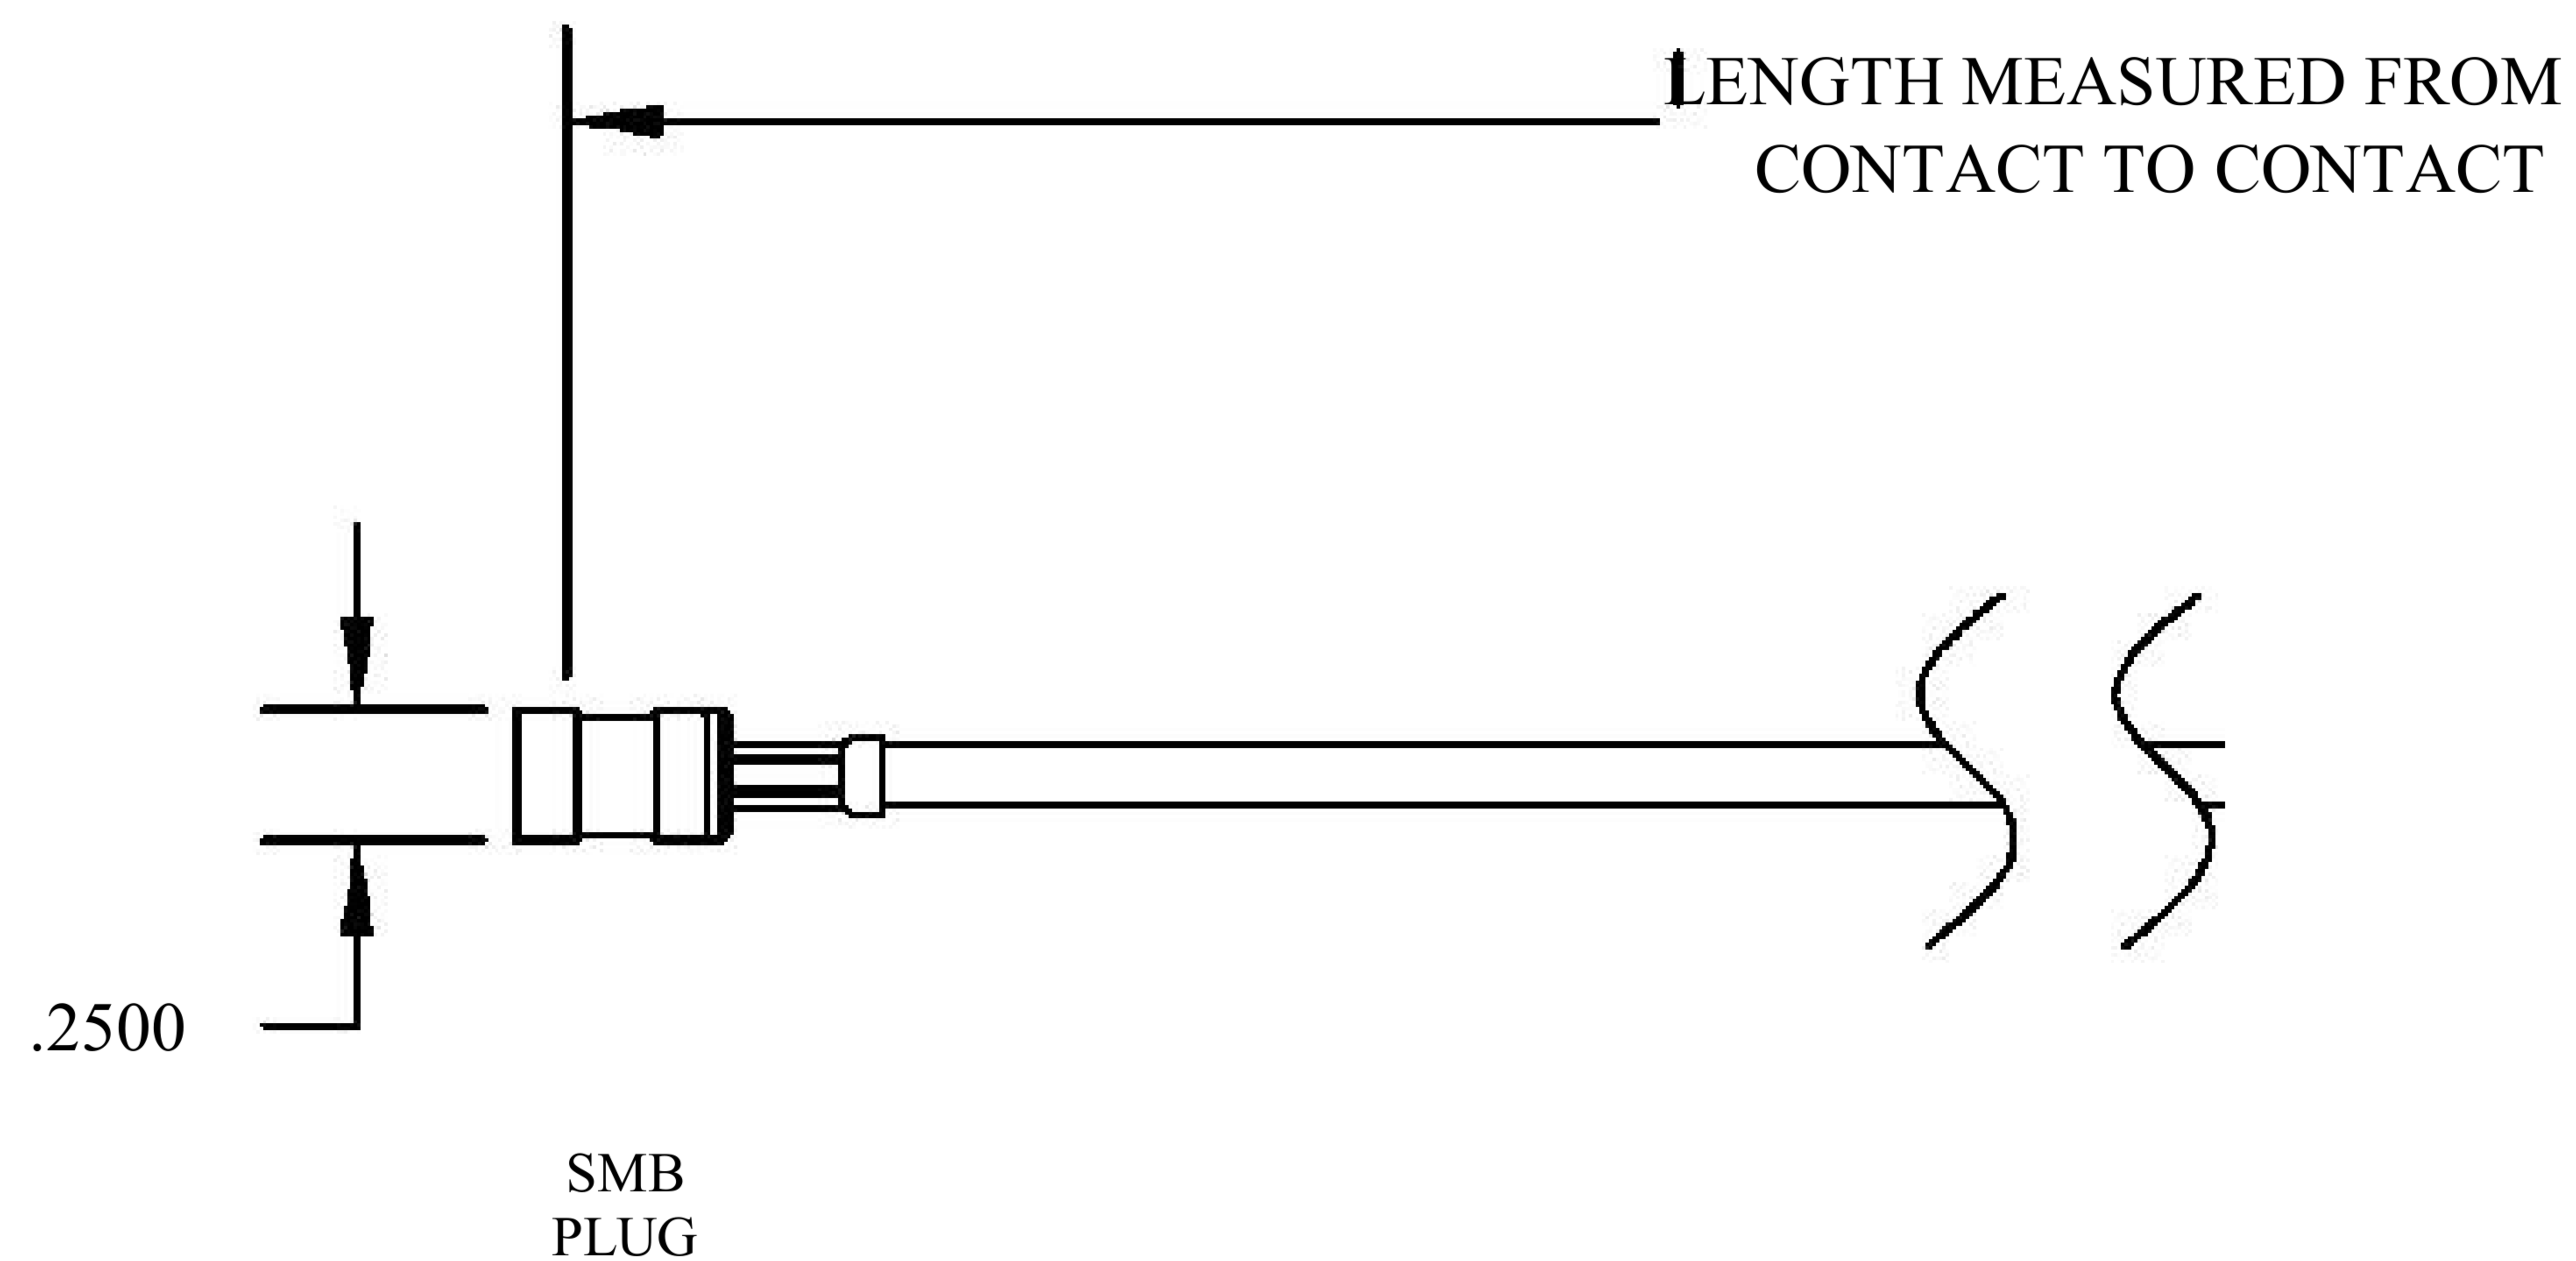

COMPONENTS	IMPEDANCE
SMB PLUG	50 OHM
SMB JACK BULKHEAD	50 OHM
RG188-DS	50 OHM

Standard Lengths	
-12	12"
-24	24"
-36	36"
-48	48"
-60	60"
-XXX	Custom Length in inches

8th Floor, Building 1, Yongfu Science and Technology Center Industrial Park, Nanzha District 5, Humen, 523900, Dongguan, Guangdong, China.

### COAXIAL & FIBER OPTICS

DWG TITLE	DES_
ET30715	smb-plug-to-smb-jack-bulkhead-cable-12-inch-length-using-rg188-ds-coax-0030714

SIZE A | FSCM NO. 53919 | CAD FILE 073102 | SCALE N/A | 127

#### NOTES:

- UNLESS OTHERWISE SPECIFIED ALL DIMENSIONS ARE NOMINAL.
- ALL SPECIFICATIONS ARE SUBJECT TO CHANGE WITHOUT NOTICE AT ANY TIME.