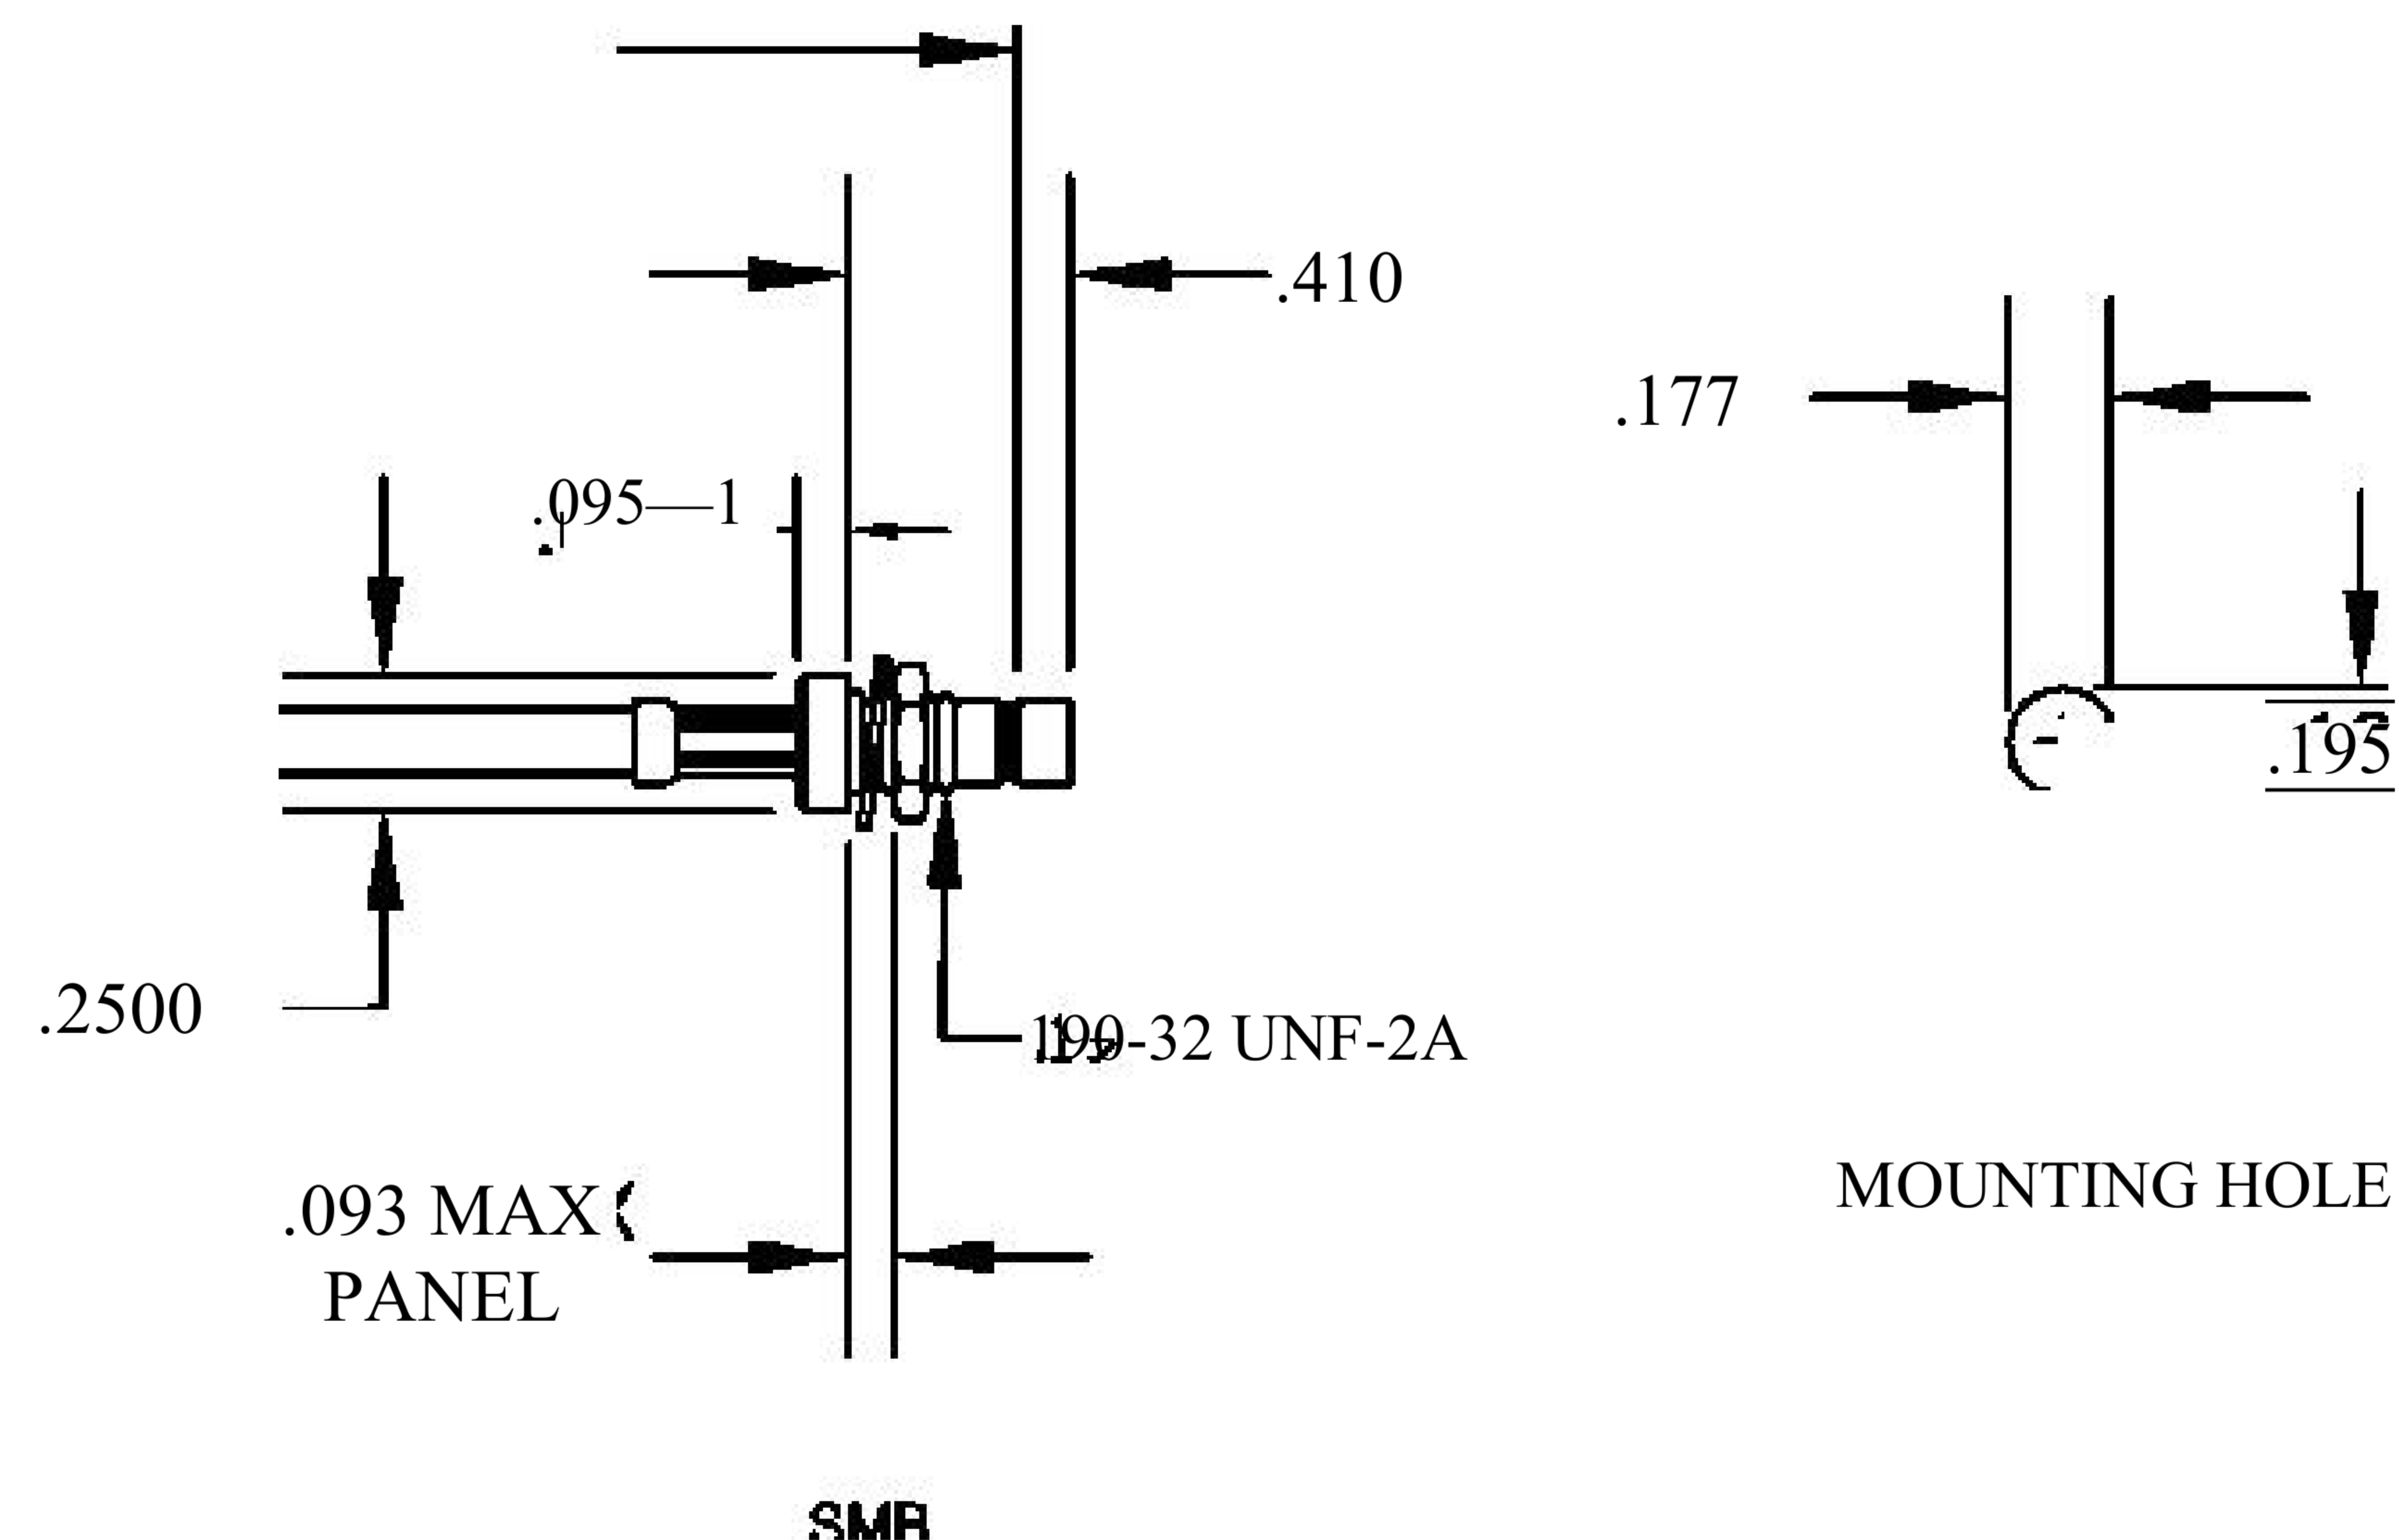

COMPONENTS	IMPEDANCE
SMB PLUG	50 OHM
SMB JACK BULKHEAD	50 OHM
RG188-DS	50 OHM

Standard Lengths	
-12	12"
-24	24"
-36	36"
-48	48"
-60	60"
-XXX	Custom Length in inches

8th Floor, Building 1, Yongfu Science and Technology Center Industrial Park, Nanzha District 5, Humen, 523900, Dongguan, Guangdong, China.

### COAXIAL & FIBER OPTICS

DWG TITLE	DES_
ET30715	smb-plug-to-smb-jack-bulkhead-cable-12-inch-length-using-rg188-ds-coax-0030714

SIZE A | FSCM NO. 53919 | CAD FILE 073102 | SCALE N/A | 127