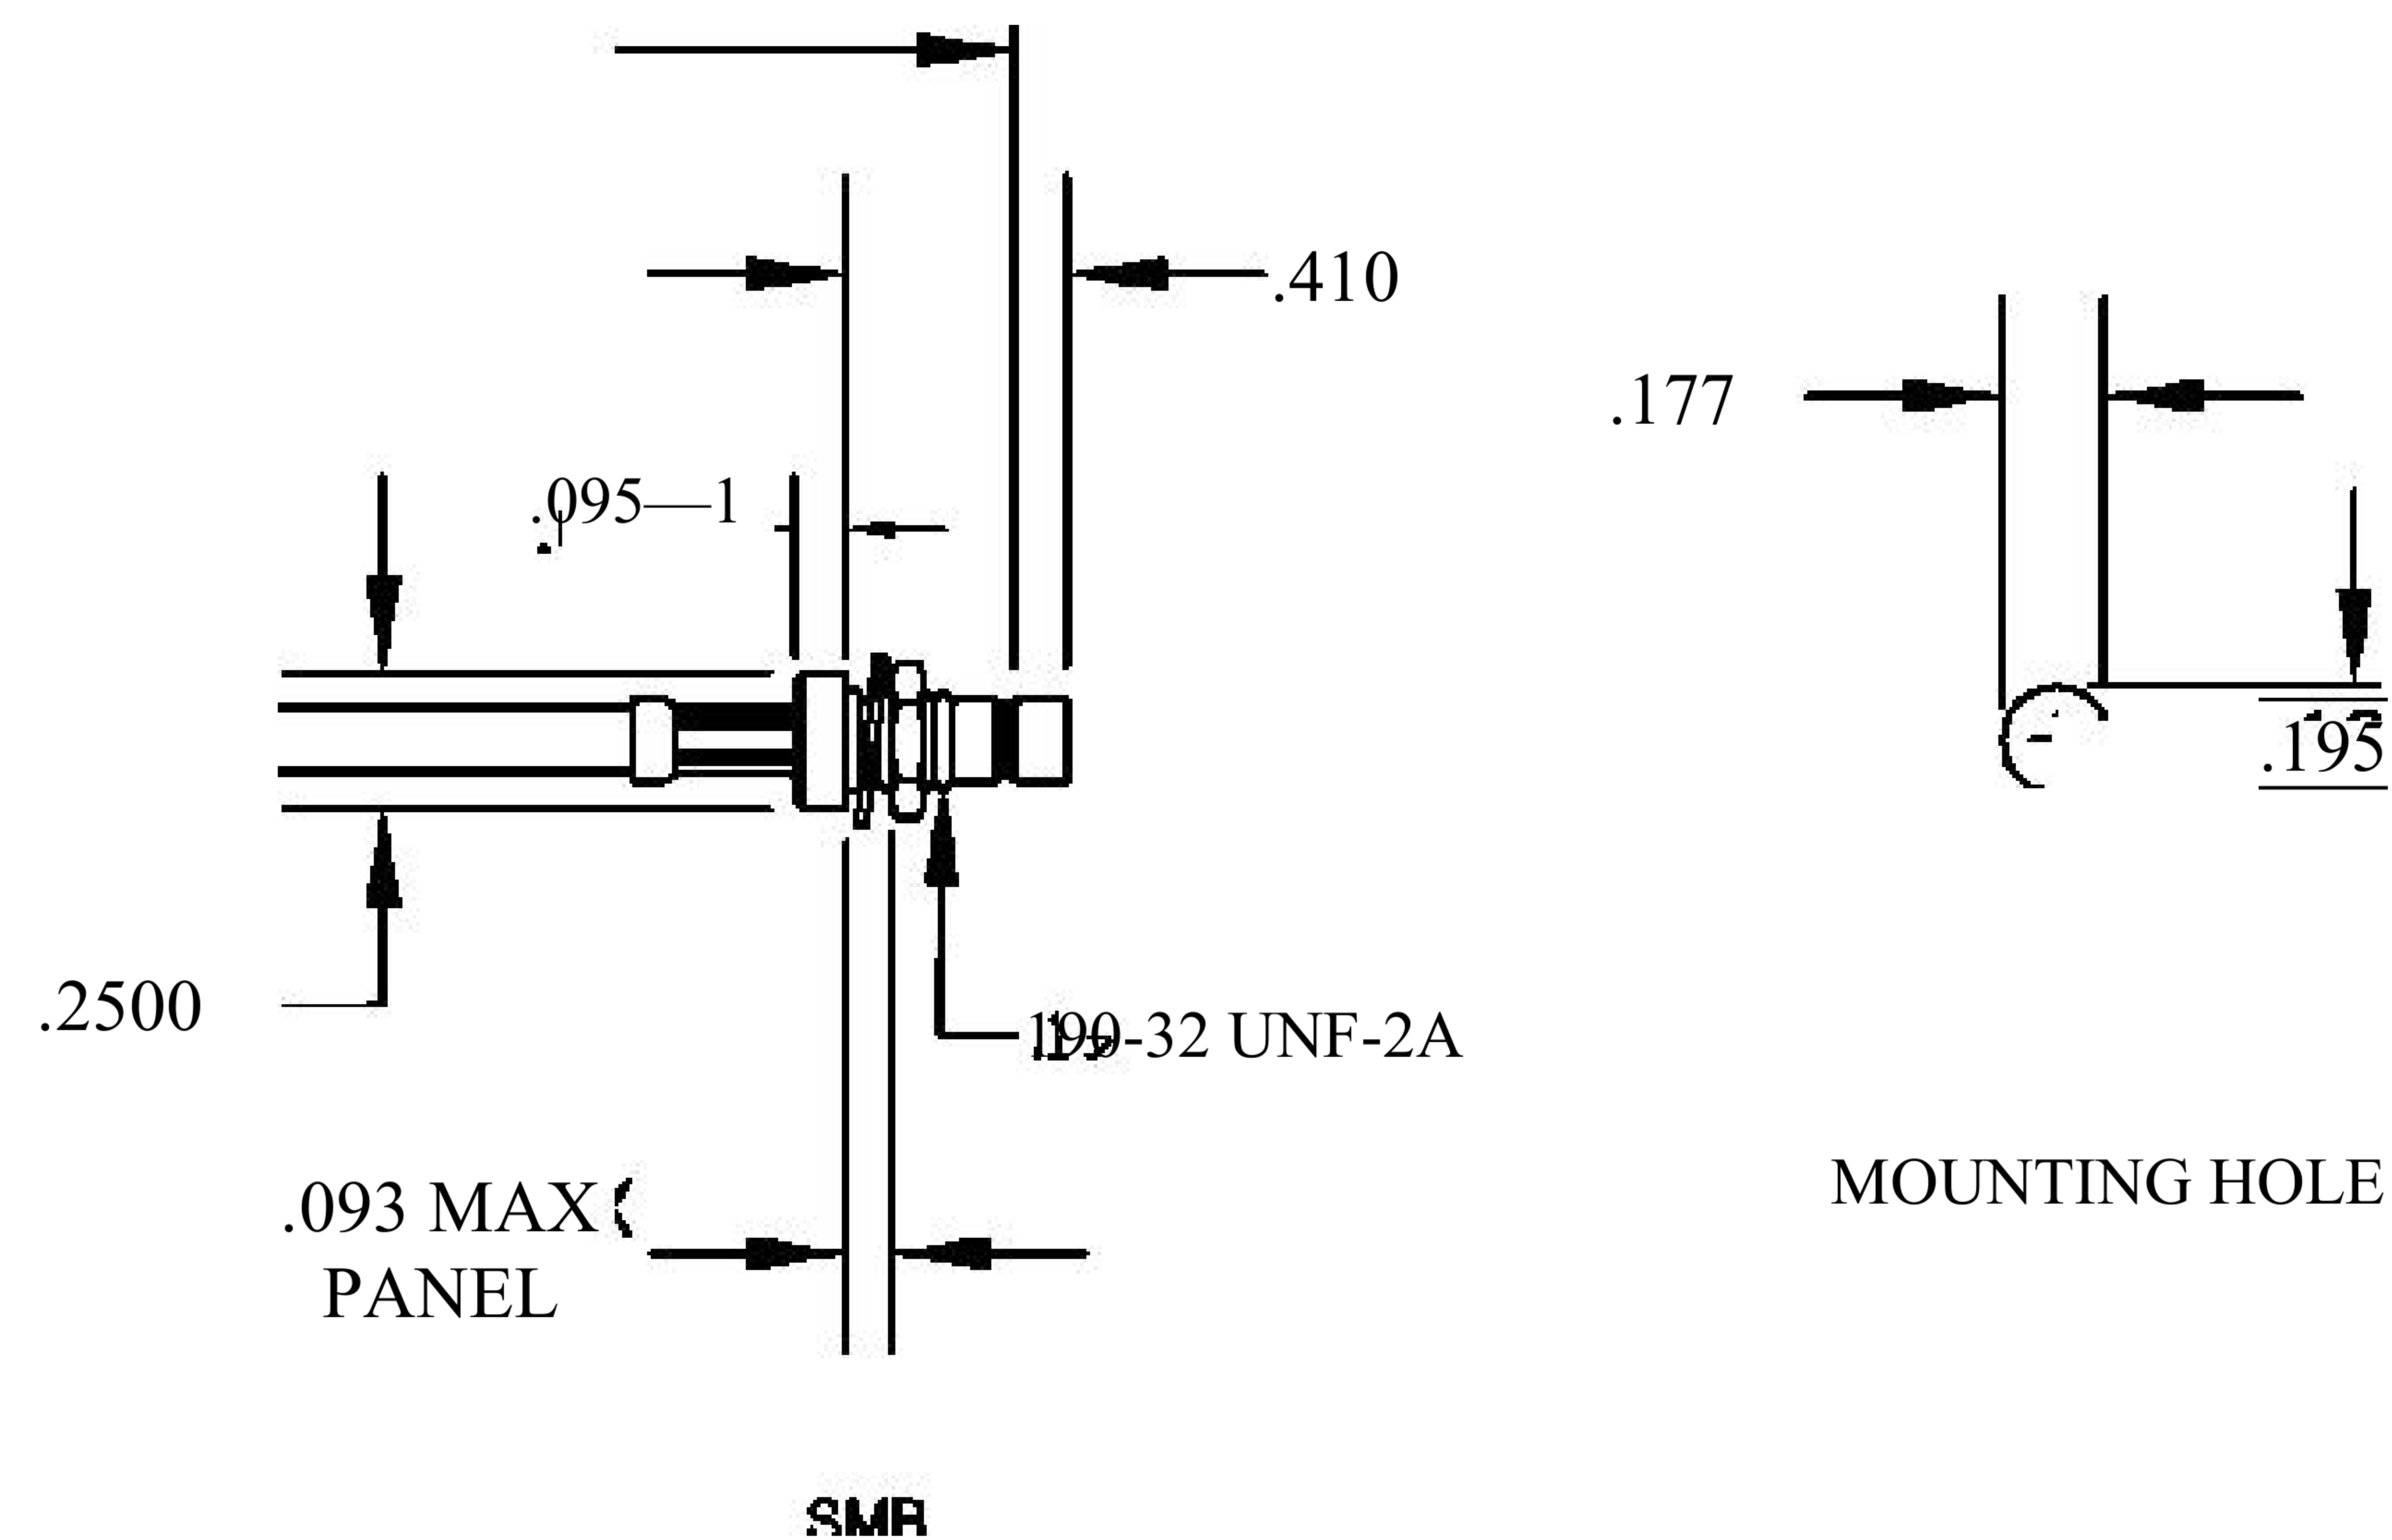

COMPONENTS	IMPEDANCE
SMB PLUG	50 OHM
SMB JACK BULKHEAD	50 OHM
RG188-DS	50 OHM

Standard Lengths	
-12	12"
-24	24"
-36	36"
-48	48"
-60	60"
-XXX	Custom Length in inches

8th Floor, Building 1, Yongfu Science and Technology Center Industrial Park, Nanzha District 5, Humen, 523900, Dongguan, Guangdong, China.

Website: www.ebeestock.com

Email: sales@ebeestock.com

COAXIAL & FIBER OPTICS

DWG TITLE	ET30716	DES_	smb-plug-to-smb-jack-bulkhead-cable-12-inch-length-using-rg188-ds-coax-0030714
-----------	---------	------	--

SIZE A | FSCM NO. 53919 | CAD FILE 073102 | SCALE N/A | 127

- NOTES:
- UNLESS OTHERWISE SPECIFIED ALL DIMENSIONS ARE NOMINAL.
 - ALL SPECIFICATIONS ARE SUBJECT TO CHANGE WITHOUT NOTICE AT ANY TIME.