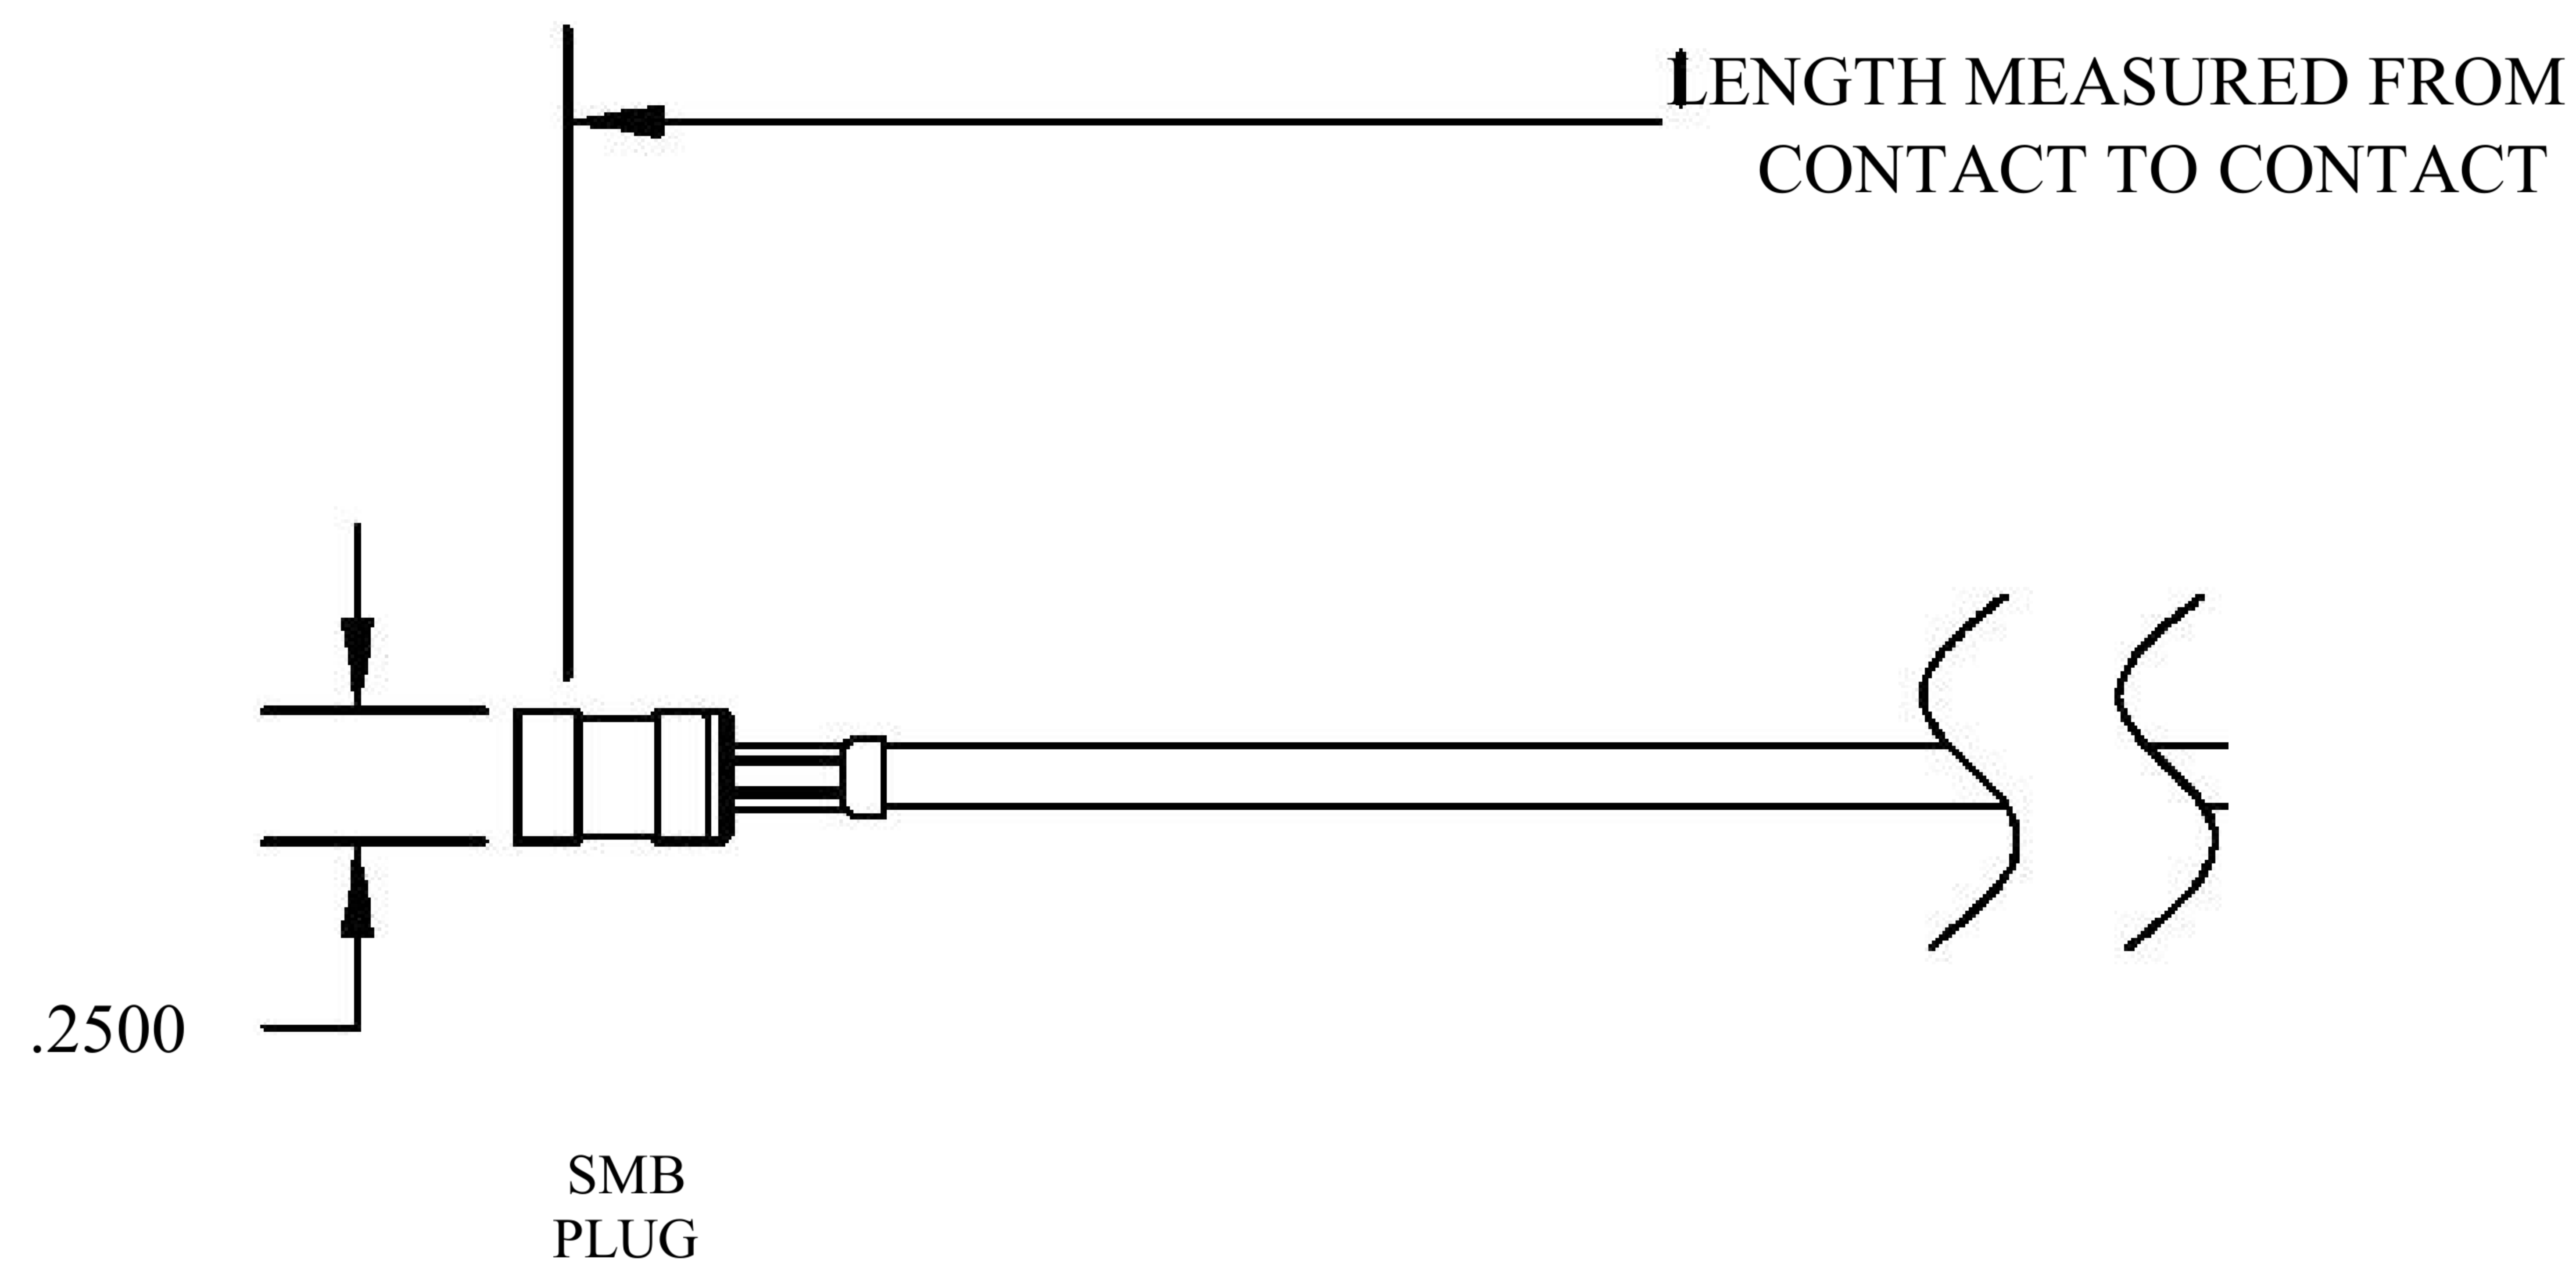

COMPONENTS	IMPEDANCE
SMB PLUG	50 OHM
SMB JACK BULKHEAD	50 OHM
RG188-DS	50 OHM

Standard Lengths	
-12	12"
-24	24"
-36	36"
-48	48"
-60	60"
-XXX	Custom Length in inches

8th Floor, Building 1, Yongfu Science and Technology Center Industrial Park, Nanzha District 5, Humen, 523900, Dongguan, Guangdong, China.

Website: www.ebeestock.com

Email: sales@ebeestock.com

COAXIAL & FIBER OPTICS

DWG TITLE	ET30716	DES_	smb-plug-to-smb-jack-bulkhead-cable-12-inch-length-using-rg188-ds-coax-0030714
-----------	---------	------	--

SIZE A | FSCM NO. 53919 | CAD FILE 073102 | SCALE N/A | 127

- NOTES:
- UNLESS OTHERWISE SPECIFIED ALL DIMENSIONS ARE NOMINAL.
 - ALL SPECIFICATIONS ARE SUBJECT TO CHANGE WITHOUT NOTICE AT ANY TIME.