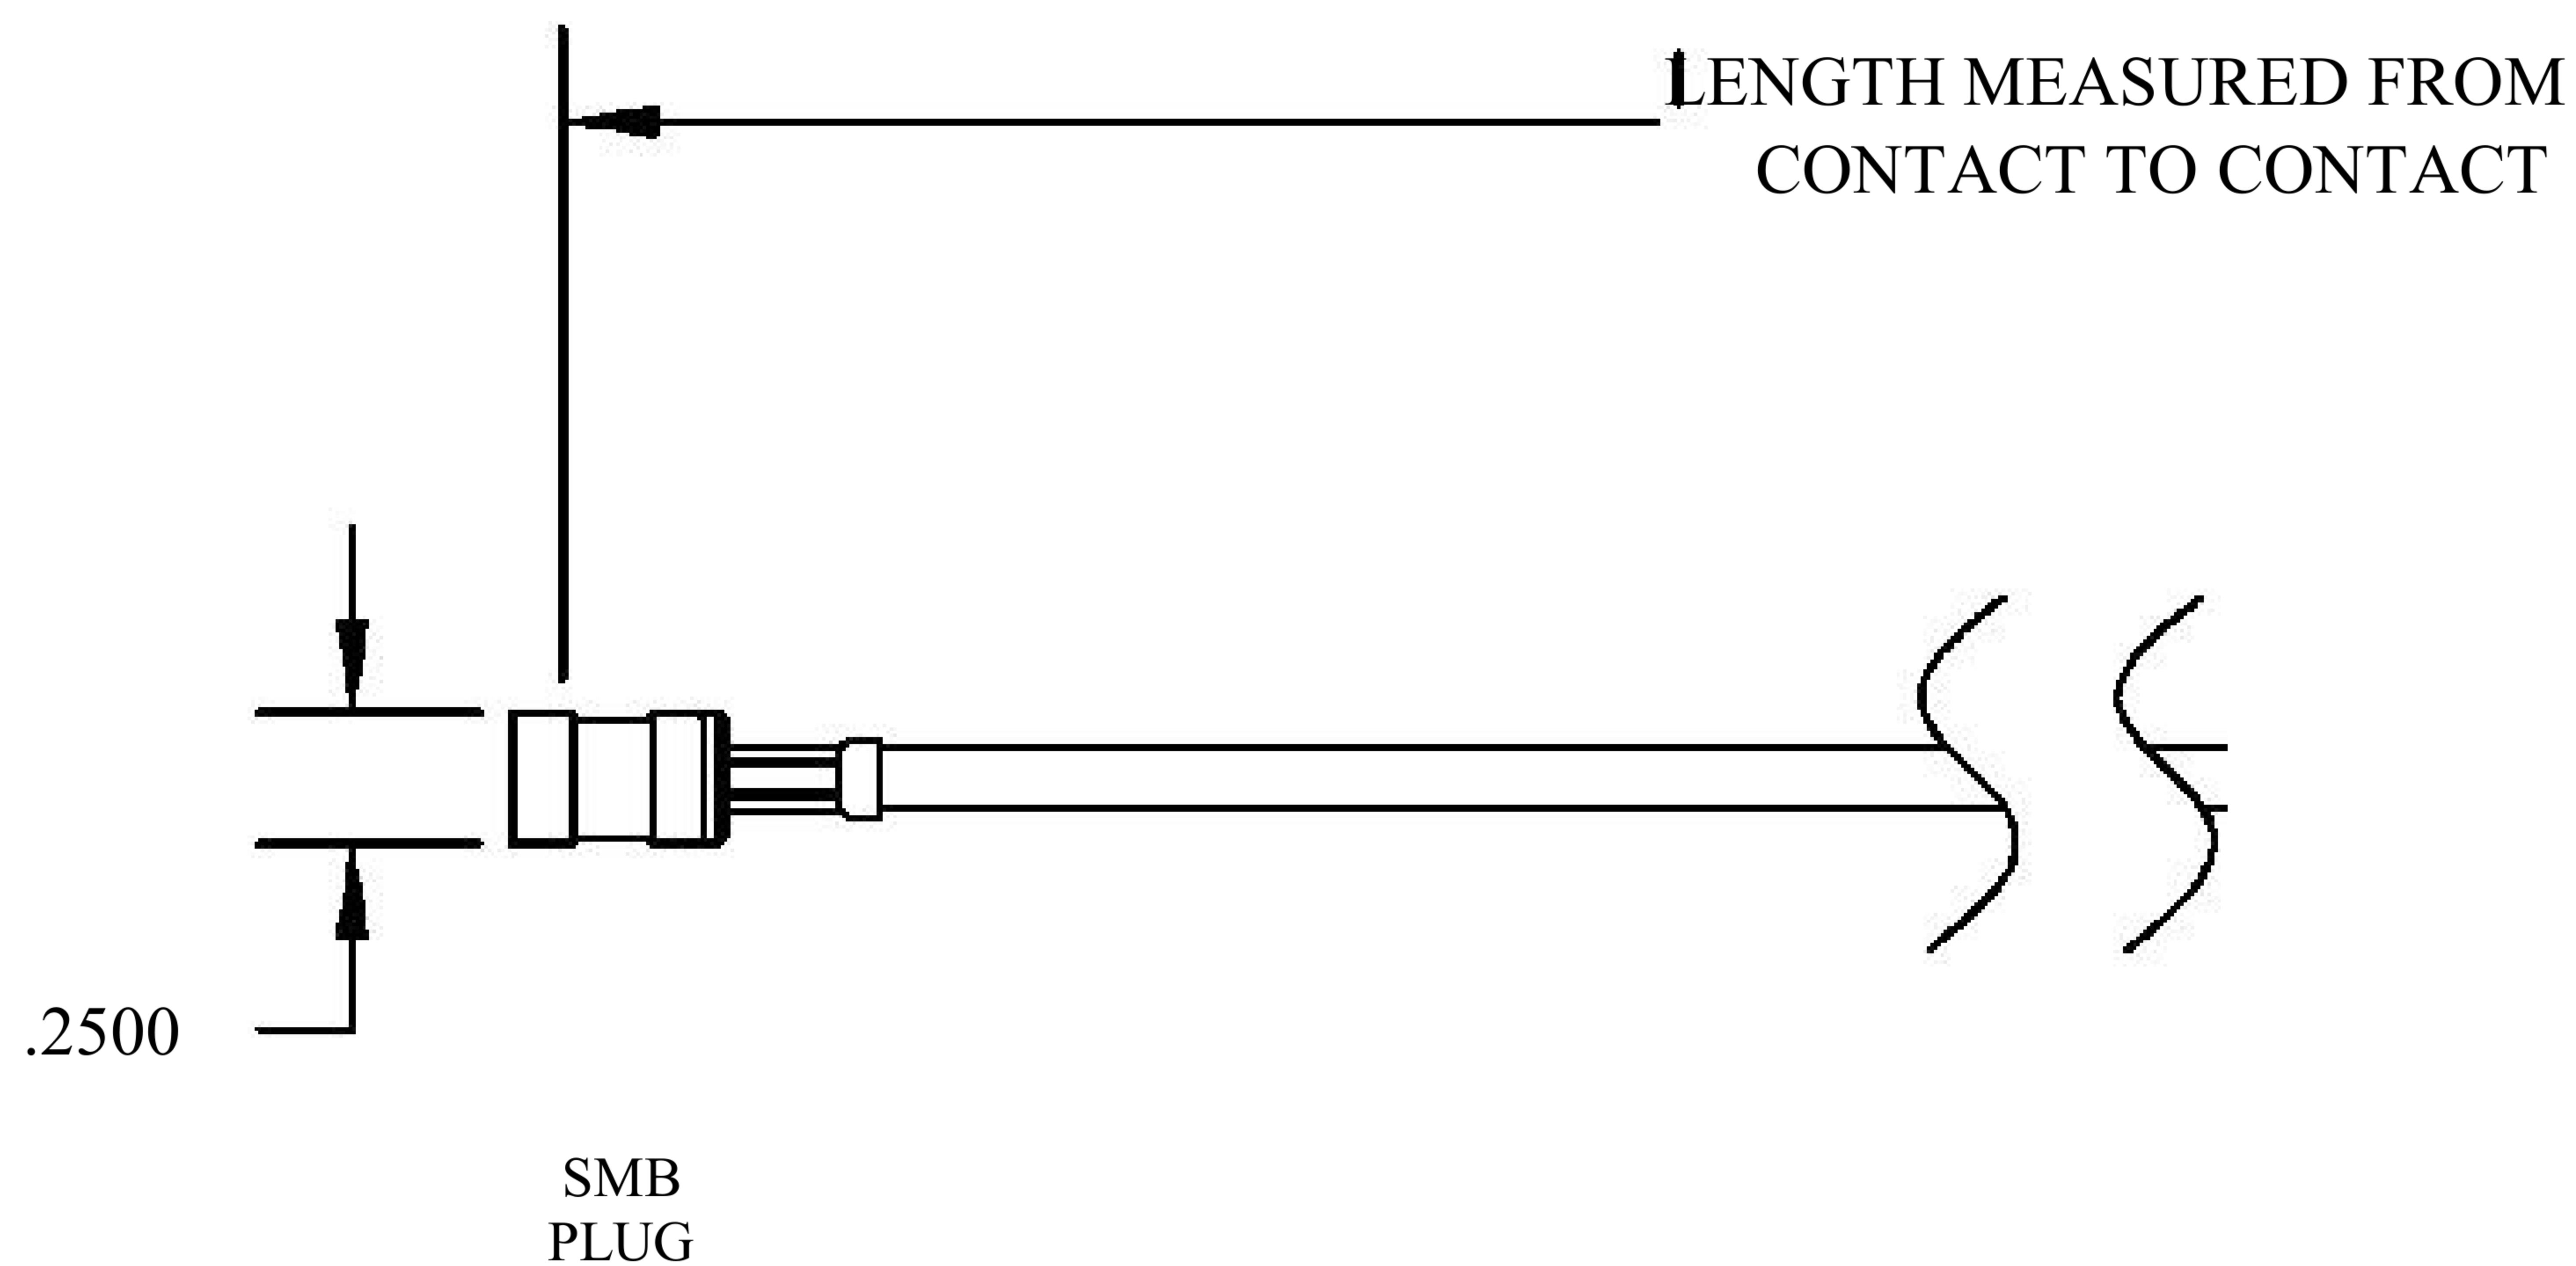

COMPONENTS	IMPEDANCE
SMB PLUG	50 OHM
SMB JACK BULKHEAD	50 OHM
RG188-DS	50 OHM

Standard Lengths	
-12	12"
-24	24"
-36	36"
-48	48"
-60	60"
-XXX	Custom Length in inches

8th Floor, Building 1, Yongfu Science and Technology Center Industrial Park, Nanzha District 5, Humen, 523900, Dongguan, Guangdong, China.

Website: [www.ebeestock.com](http://www.ebeestock.com)

Email: [sales@ebeestock.com](mailto:sales@ebeestock.com)

**COAXIAL & FIBER OPTICS**

DWG TITLE	ET30717	DES_	smb-plug-to-smb-jack-bulkhead-cable-12-inch-length-using-rg188-ds-coax-0030714
-----------	---------	------	--

SIZE A | FSCM NO. 53919 | CAD FILE 073102 | SCALE N/A | 127

- NOTES:
- UNLESS OTHERWISE SPECIFIED ALL DIMENSIONS ARE NOMINAL.
  - ALL SPECIFICATIONS ARE SUBJECT TO CHANGE WITHOUT NOTICE AT ANY TIME.