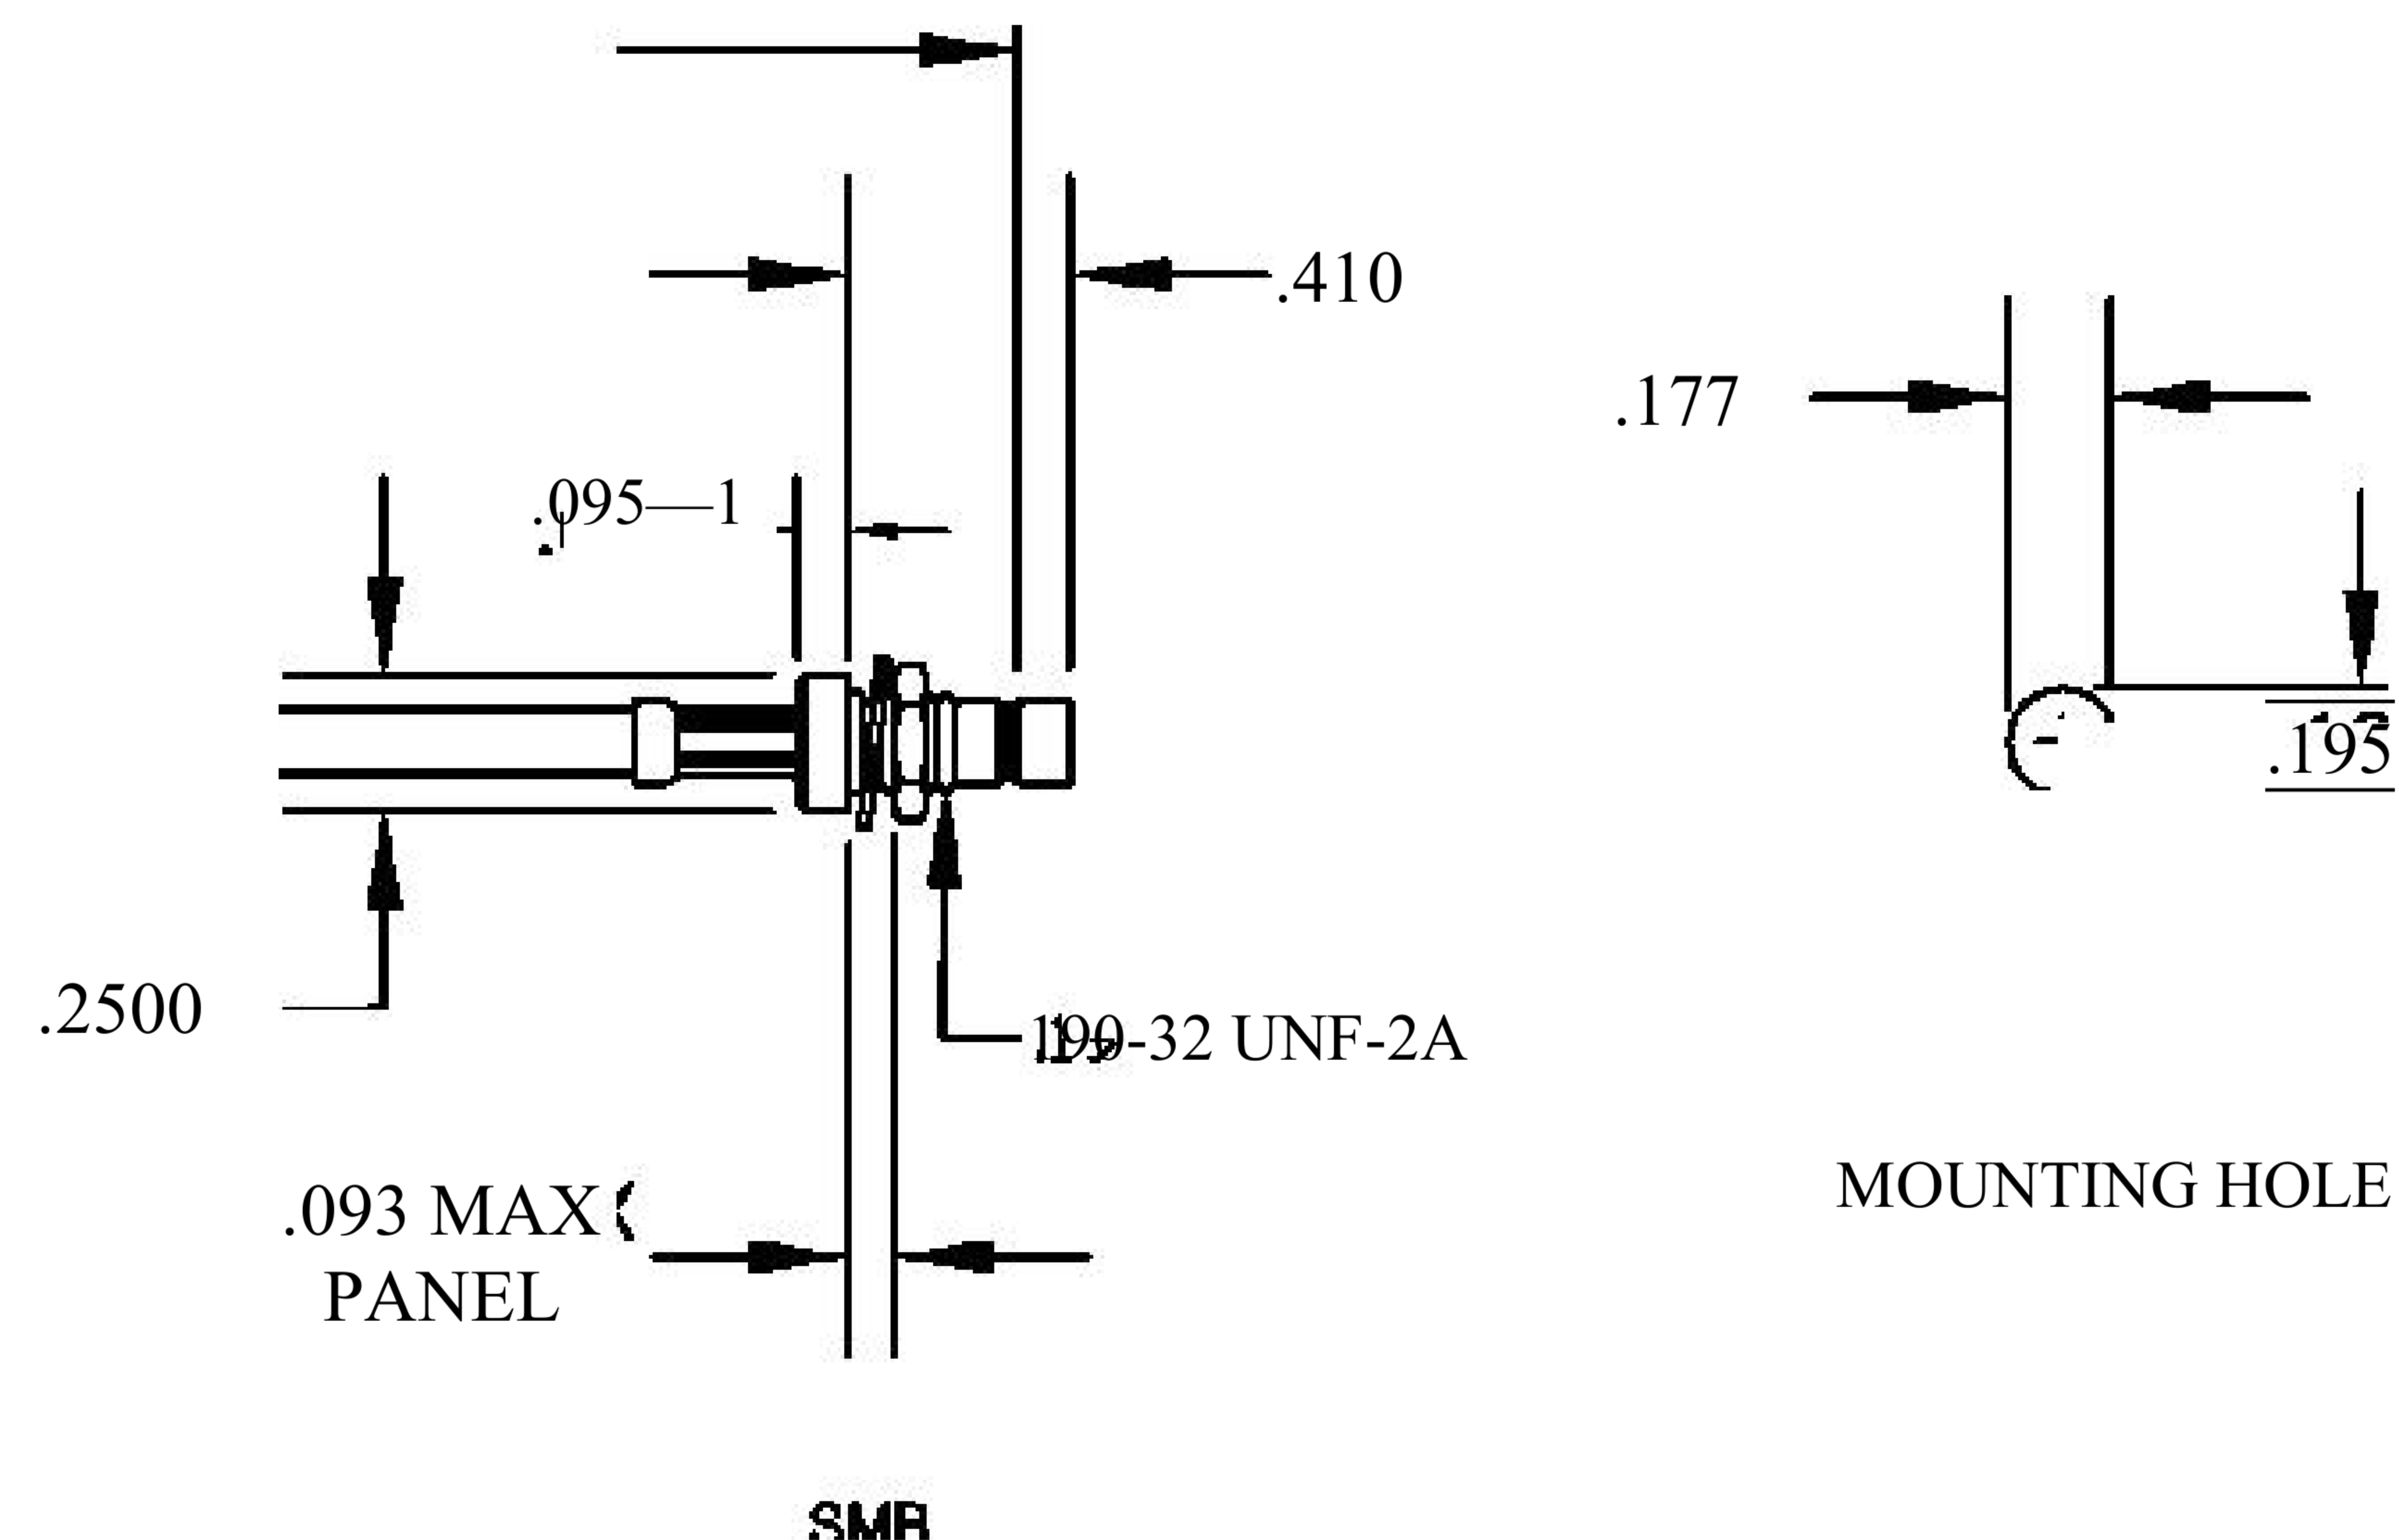

COMPONENTS	IMPEDANCE
SMB PLUG	50 OHM
SMB JACK BULKHEAD	50 OHM
RG188-DS	50 OHM

Standard Lengths	
-12	12"
-24	24"
-36	36"
-48	48"
-60	60"
-XXX	Custom Length in inches

8th Floor, Building 1, Yongfu Science and Technology Center Industrial Park, Nanzha District 5, Humen, 523900, Dongguan, Guangdong, China.

Website: [www.ebeestock.com](http://www.ebeestock.com)

Email: [sales@ebeestock.com](mailto:sales@ebeestock.com)

**COAXIAL & FIBER OPTICS**

DWG TITLE	ET30717	DES_	smb-plug-to-smb-jack-bulkhead-cable-12-inch-length-using-rg188-ds-coax-0030714
-----------	---------	------	--

SIZE A | FSCM NO. 53919 | CAD FILE 073102 | SCALE N/A | 127

- NOTES:
- UNLESS OTHERWISE SPECIFIED ALL DIMENSIONS ARE NOMINAL.
  - ALL SPECIFICATIONS ARE SUBJECT TO CHANGE WITHOUT NOTICE AT ANY TIME.