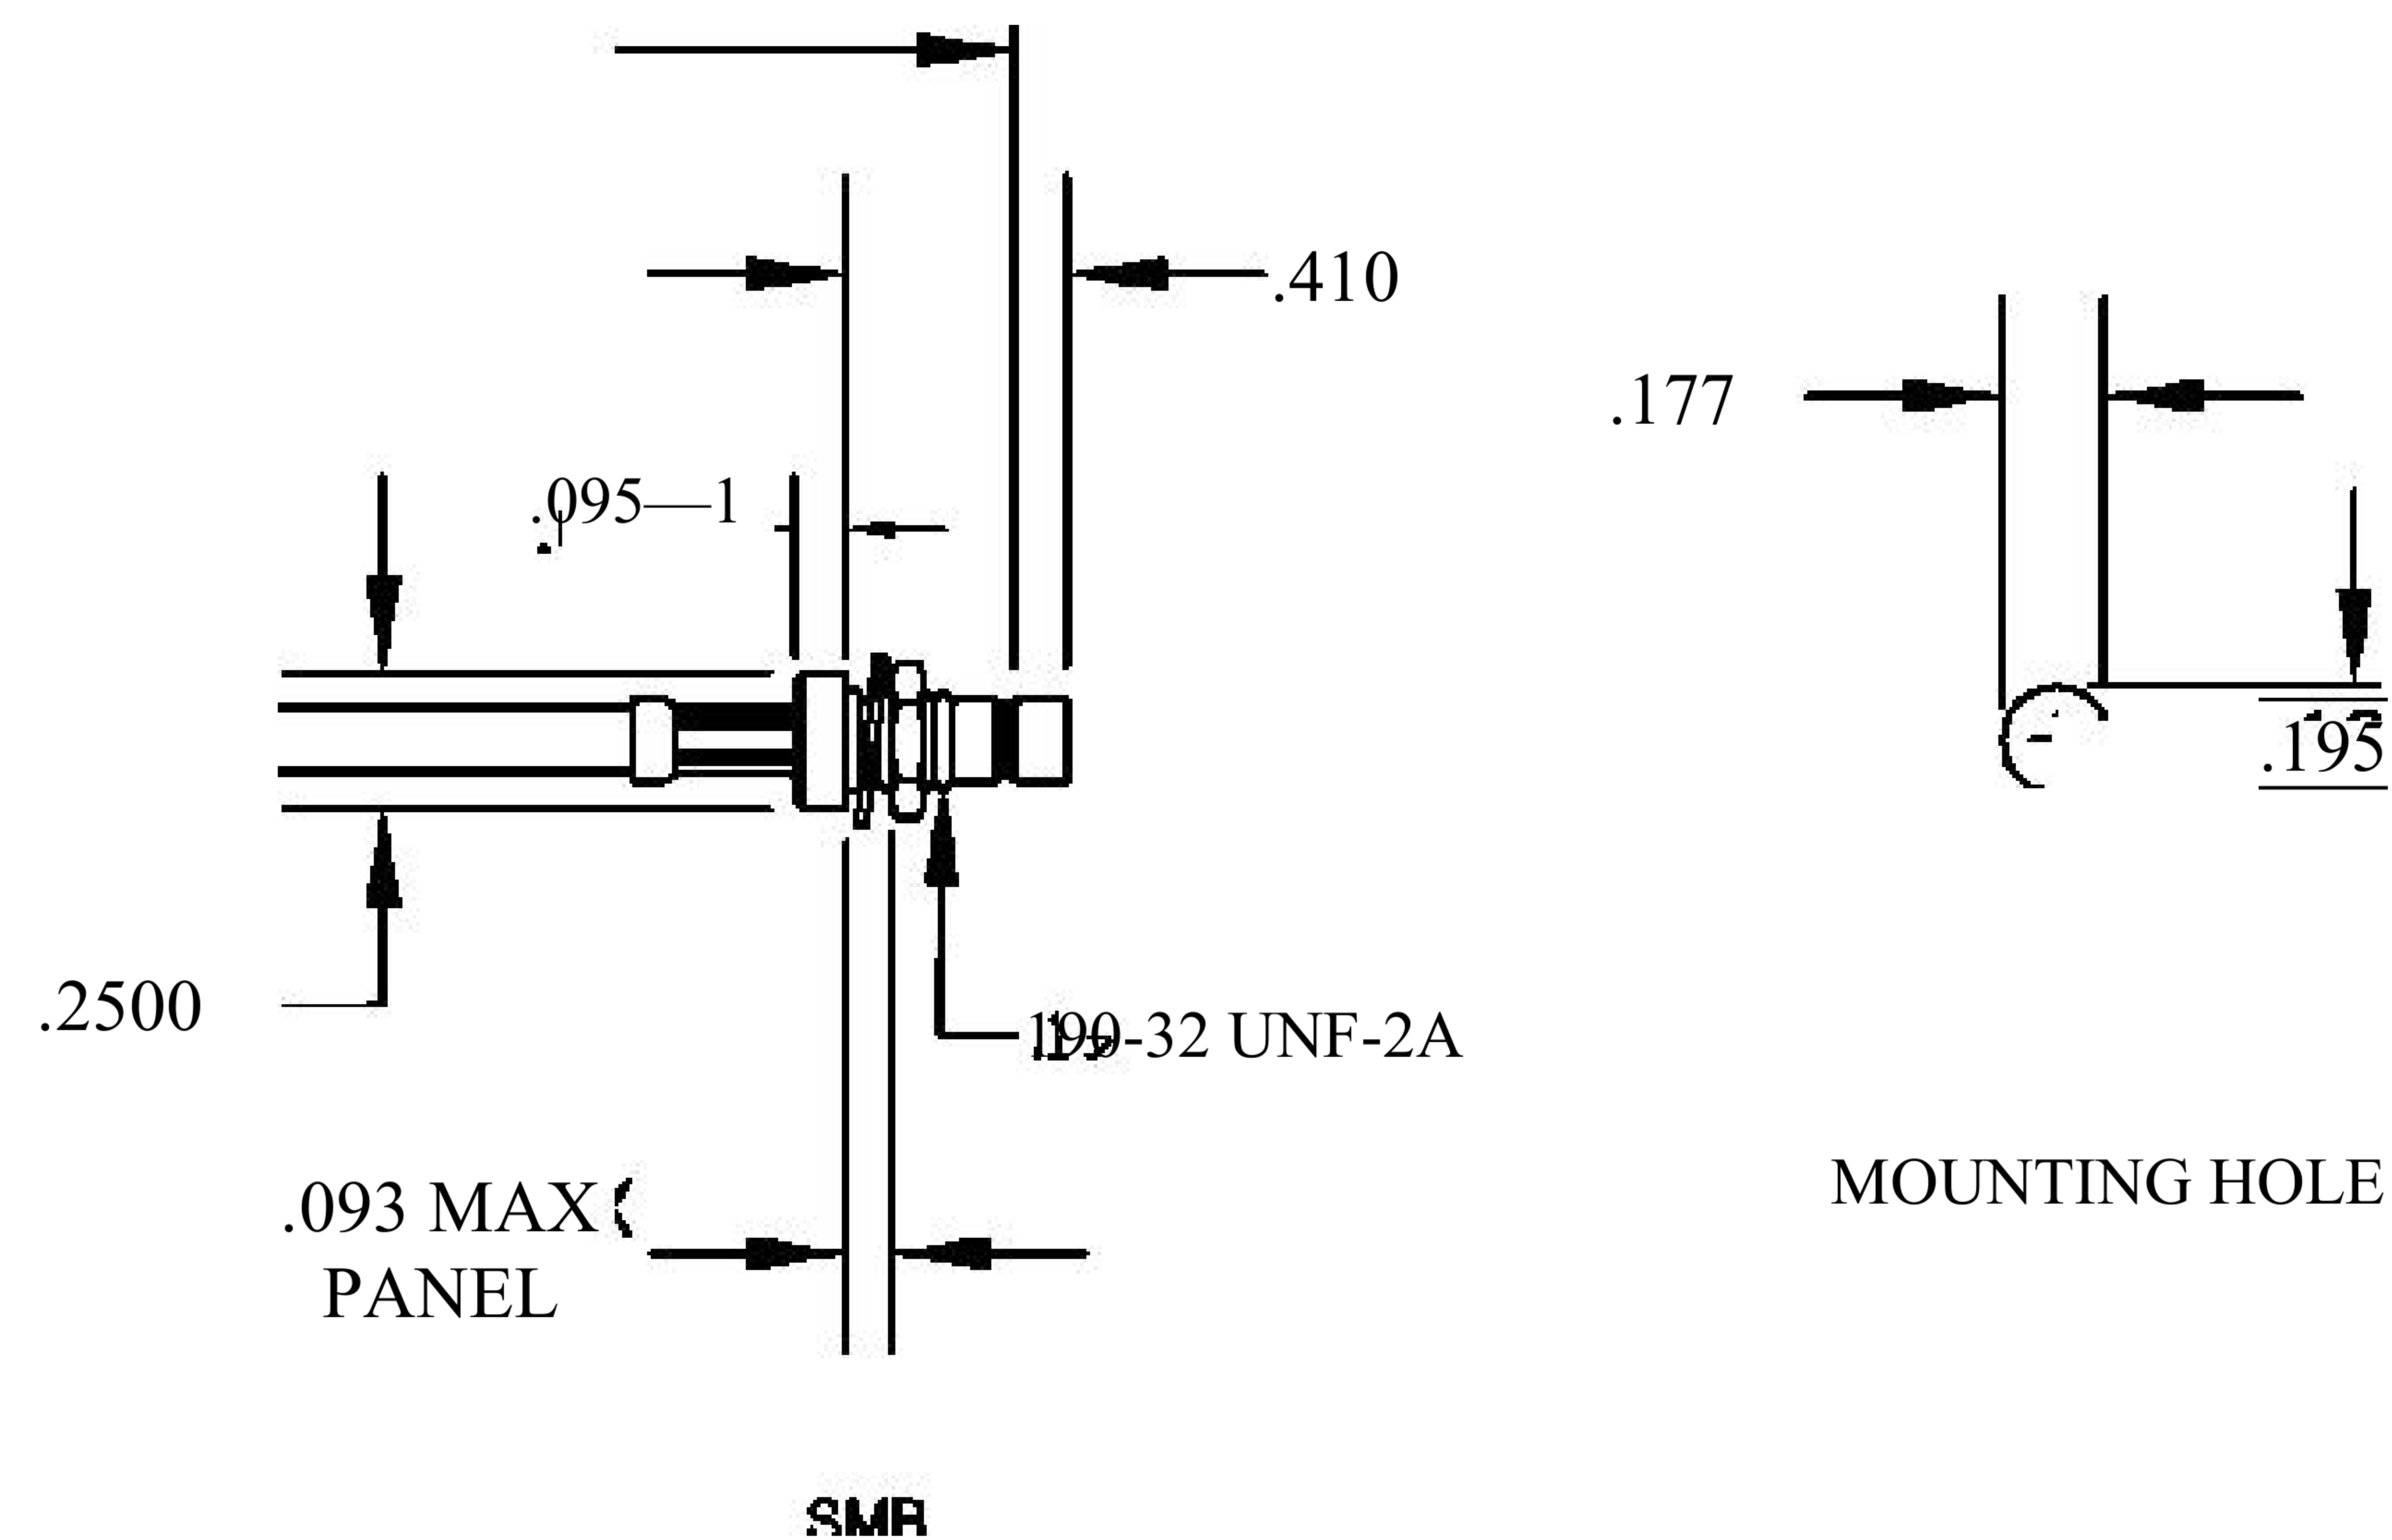

COMPONENTS	IMPEDANCE
SMB PLUG	50 OHM
SMB JACK BULKHEAD	50 OHM
RG188-DS	50 OHM

Standard Lengths	
-12	12"
-24	24"
-36	36"
-48	48"
-60	60"
-XXX	Custom Length in inches

8th Floor, Building 1, Yongfu Science and Technology Center Industrial Park, Nanzha District 5, Humen, 523900, Dongguan, Guangdong, China.

Website: [www.ebeestock.com](http://www.ebeestock.com)

Email: [sales@ebeestock.com](mailto:sales@ebeestock.com)

**COAXIAL & FIBER OPTICS**

DWG TITLE	ET30718	DES_	smb-plug-to-smb-jack-bulkhead-cable-12-inch-length-using-rg188-ds-coax-0030714
-----------	---------	------	--

SIZE A | FSCM NO. 53919 | CAD FILE 073102 | SCALE N/A | 127

**NOTES:**

- UNLESS OTHERWISE SPECIFIED ALL DIMENSIONS ARE NOMINAL.
- ALL SPECIFICATIONS ARE SUBJECT TO CHANGE WITHOUT NOTICE AT ANY TIME.