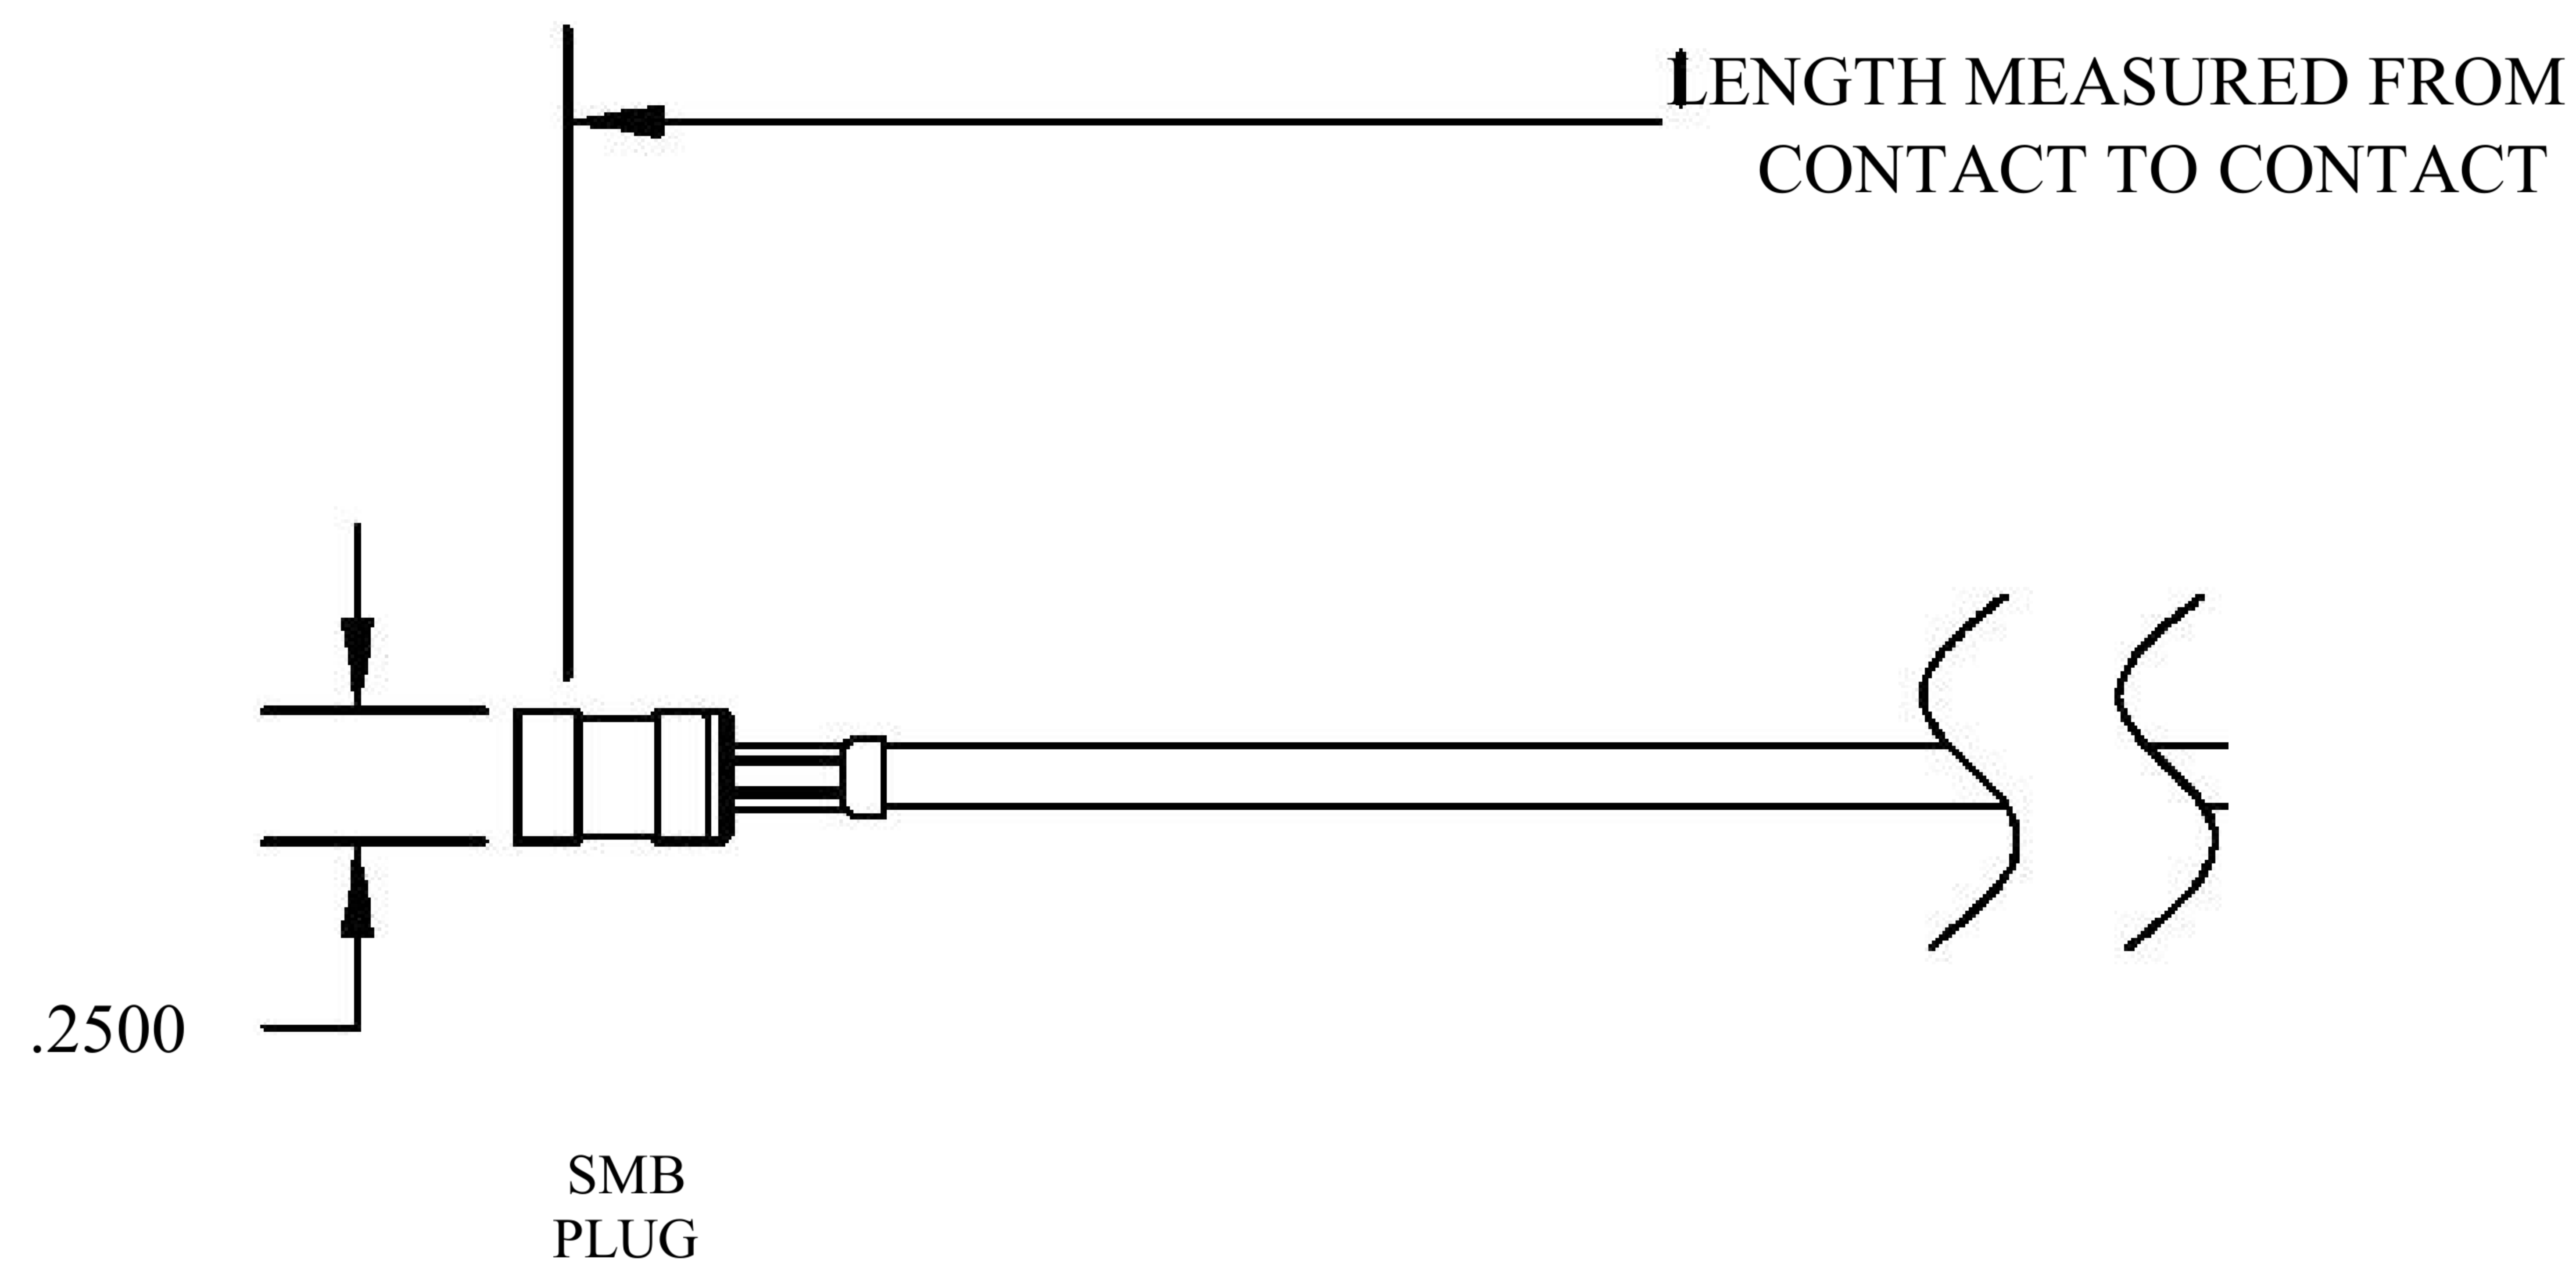

COMPONENTS	IMPEDANCE
SMB PLUG	50 OHM
SMB JACK BULKHEAD	50 OHM
RG188-DS	50 OHM

Standard Lengths	
-12	12"
-24	24"
-36	36"
-48	48"
-60	60"
-XXX	Custom Length in inches

8th Floor, Building 1, Yongfu Science and Technology Center Industrial Park, Nanzha District 5, Humen, 523900, Dongguan, Guangdong, China.

Website: [www.ebeestock.com](http://www.ebeestock.com)

Email: [sales@ebeestock.com](mailto:sales@ebeestock.com)

**COAXIAL & FIBER OPTICS**

DWG TITLE	ET30718	DES_	smb-plug-to-smb-jack-bulkhead-cable-12-inch-length-using-rg188-ds-coax-0030714
-----------	---------	------	--

SIZE A | FSCM NO. 53919 | CAD FILE 073102 | SCALE N/A | 127

**NOTES:**

- UNLESS OTHERWISE SPECIFIED ALL DIMENSIONS ARE NOMINAL.
- ALL SPECIFICATIONS ARE SUBJECT TO CHANGE WITHOUT NOTICE AT ANY TIME.