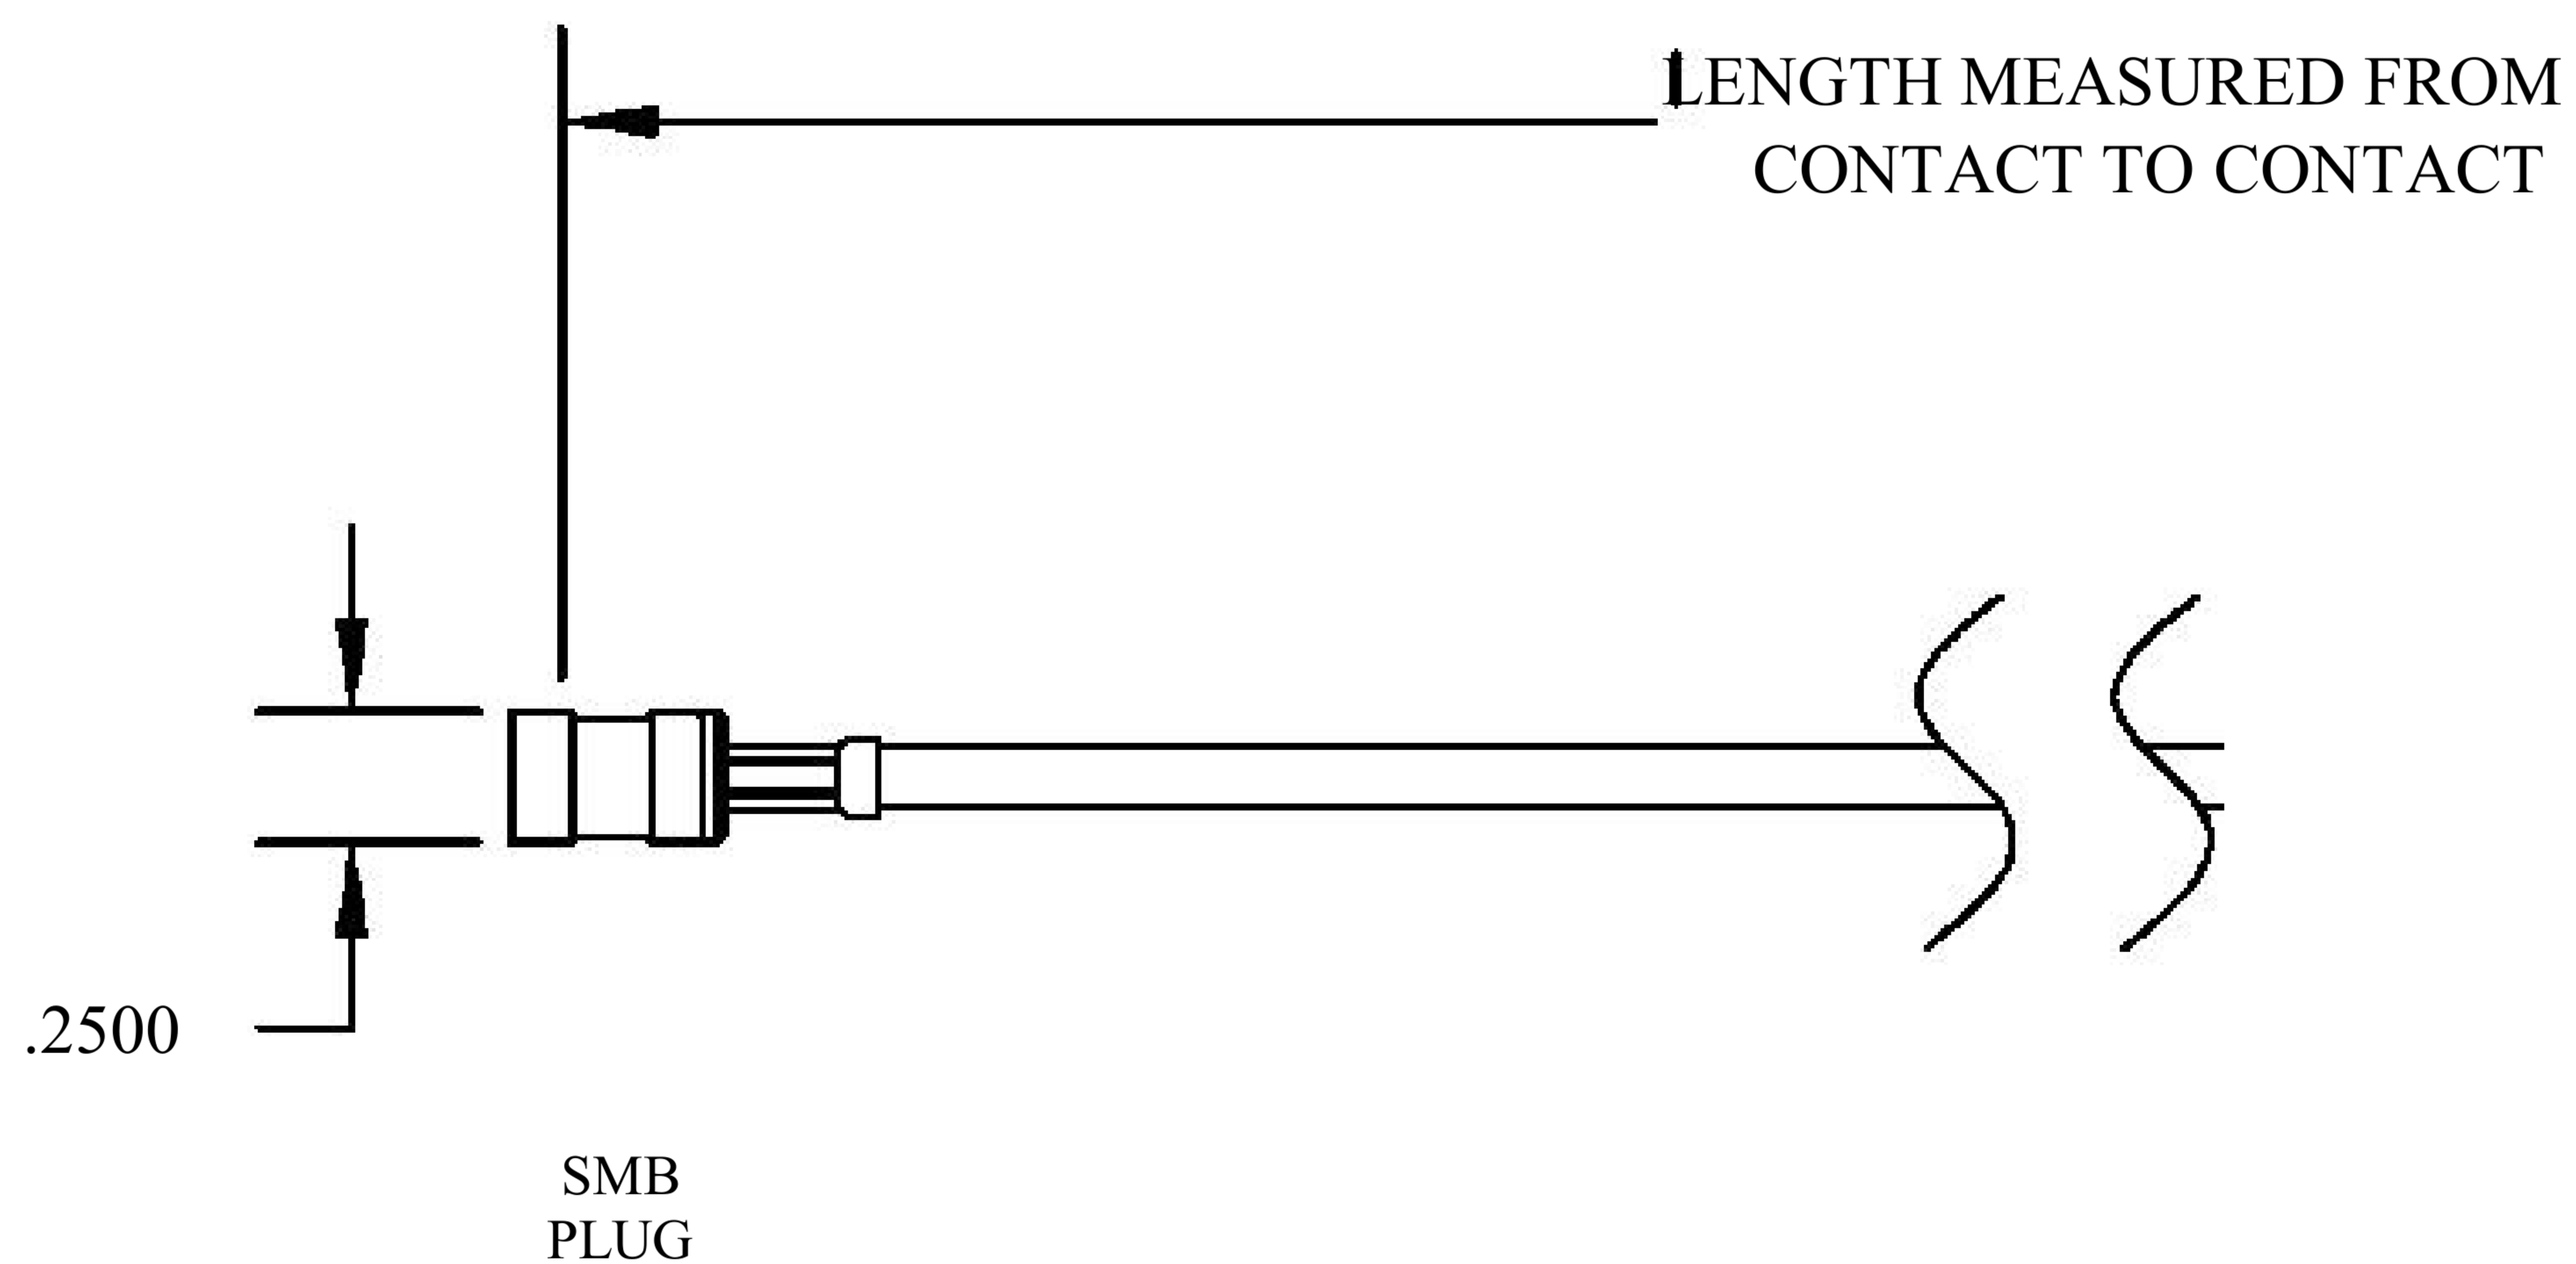

COMPONENTS	IMPEDANCE
SMB PLUG	50 OHM
SMB JACK BULKHEAD	50 OHM
RG188-DS	50 OHM

Standard Lengths	
-12	12"
-24	24"
-36	36"
-48	48"
-60	60"
-XXX	Custom Length in inches

8th Floor, Building 1, Yongfu Science and Technology Center Industrial Park, Nanzha District 5, Humen, 523900, Dongguan, Guangdong, China.

Website: [www.ebeestock.com](http://www.ebeestock.com)

Email: [sales@ebeestock.com](mailto:sales@ebeestock.com)

**COAXIAL & FIBER OPTICS**

DWG TITLE	ET30719	DES_	smb-plug-to-smb-jack-bulkhead-cable-12-inch-length-using-rg188-ds-coax-0030714
-----------	---------	------	--

SIZE A | FSCM NO. 53919 | CAD FILE 073102 | SCALE N/A | 127

- NOTES:
- UNLESS OTHERWISE SPECIFIED ALL DIMENSIONS ARE NOMINAL.
  - ALL SPECIFICATIONS ARE SUBJECT TO CHANGE WITHOUT NOTICE AT ANY TIME.