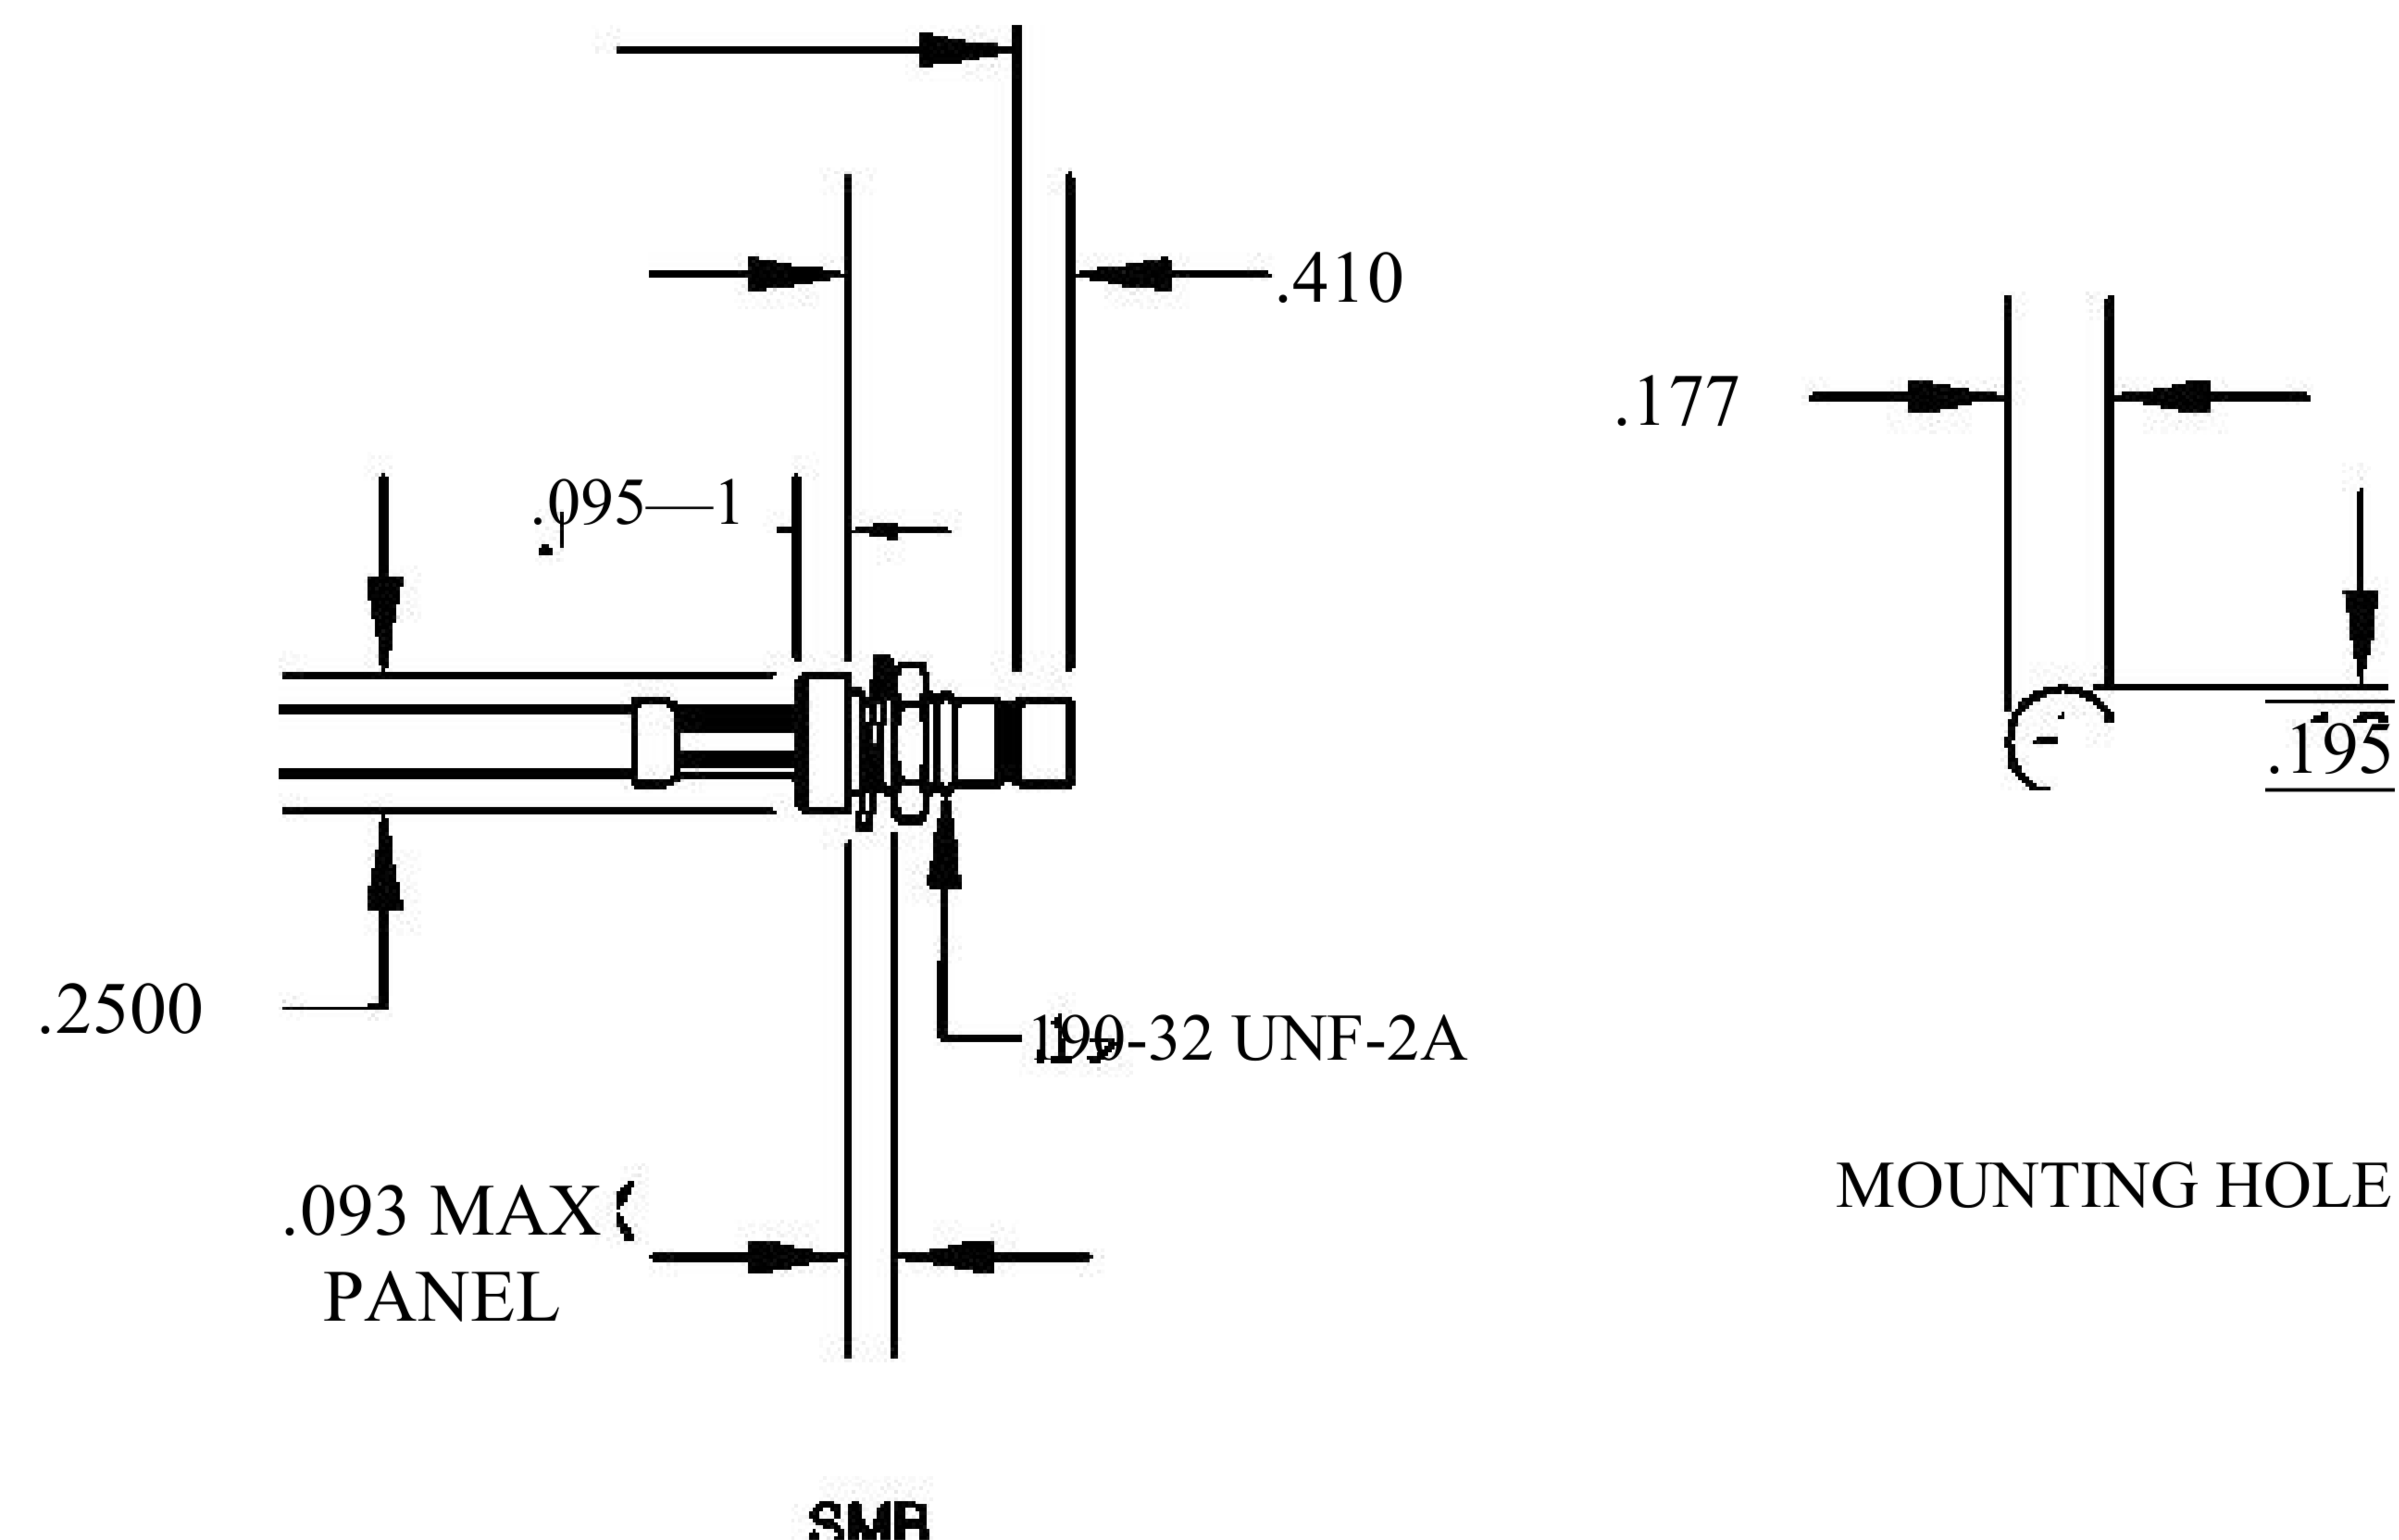

COMPONENTS	IMPEDANCE
SMB PLUG	50 OHM
SMB JACK BULKHEAD	50 OHM
RG188-DS	50 OHM

Standard Lengths	
-12	12"
-24	24"
-36	36"
-48	48"
-60	60"
-XXX	Custom Length in inches

8th Floor, Building 1, Yongfu Science and Technology Center Industrial Park, Nanzha District 5, Humen, 523900, Dongguan, Guangdong, China.

Website: [www.ebeestock.com](http://www.ebeestock.com)

Email: [sales@ebeestock.com](mailto:sales@ebeestock.com)

**COAXIAL & FIBER OPTICS**

DWG TITLE	ET30719	DES_	smb-plug-to-smb-jack-bulkhead-cable-12-inch-length-using-rg188-ds-coax-0030714
-----------	---------	------	--

SIZE A | FSCM NO. 53919 | CAD FILE 073102 | SCALE N/A | 127

- NOTES:
- UNLESS OTHERWISE SPECIFIED ALL DIMENSIONS ARE NOMINAL.
  - ALL SPECIFICATIONS ARE SUBJECT TO CHANGE WITHOUT NOTICE AT ANY TIME.