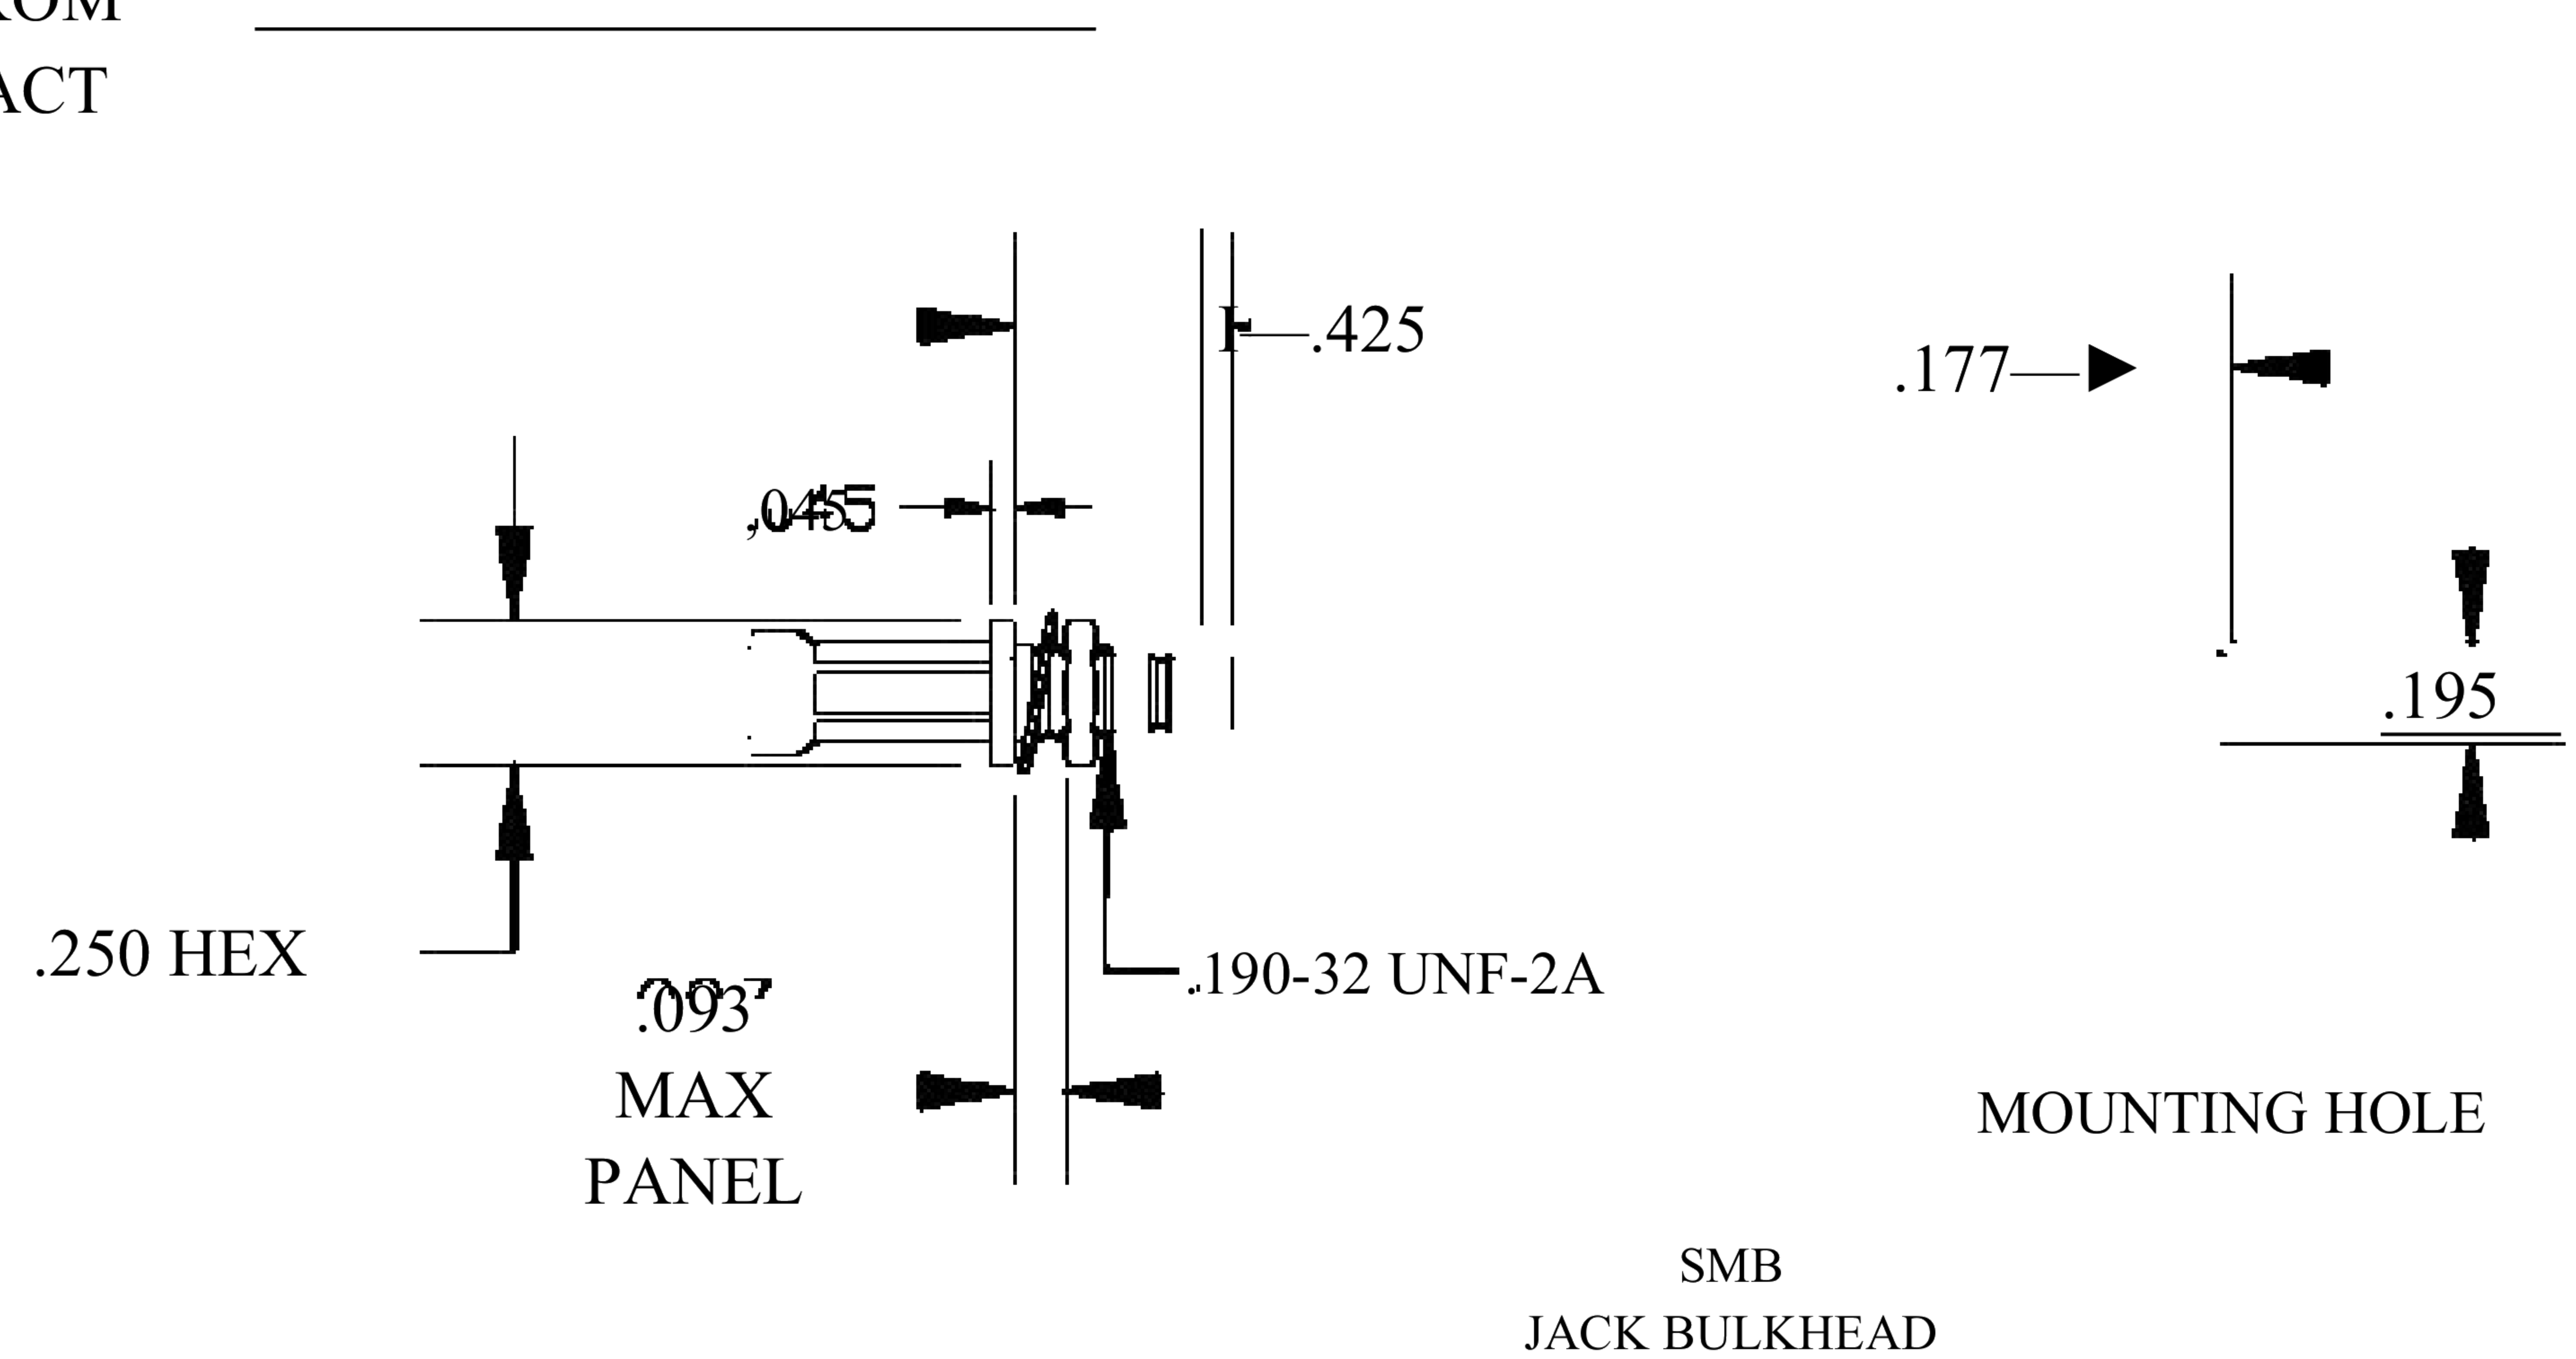

COMPONENTS	IMPEDANCE
SMB PLUG	50 OHM
SMB JACK BULKHEAD	50 OHM
RG58C/U	50 OHM

Standard Lengths	
■12	12"
-24	24"
-36	36"
■48	48"
-60	60"
■XXX	Custom Length in inches

8th Floor, Building 1, Yongfu Science and Technology Center Industrial Park, Nanzha District 5, Humen, 523900, Dongguan, Guangdong, China.

Website: www.ebeestock.com

Email: sales@ebeestock.com

COAXIAL & FIBER OPTICS

DWG TITLE	ET30750	DES_	smb-plug-to-smb-jack-bulkhead-cable-12-inch-length-using-rg58-coax-roh-s-0030750
-----------	---------	------	--

SIZE A | FSCM NO. 53919 | CAD FILE 073102 | SCALE N/A | 127

NOTES:

- UNLESS OTHERWISE SPECIFIED ALL DIMENSIONS ARE NOMINAL.
- ALL SPECIFICATIONS ARE SUBJECT TO CHANGE WITHOUT NOTICE AT ANY TIME.

RoHS
Compliance
Certified