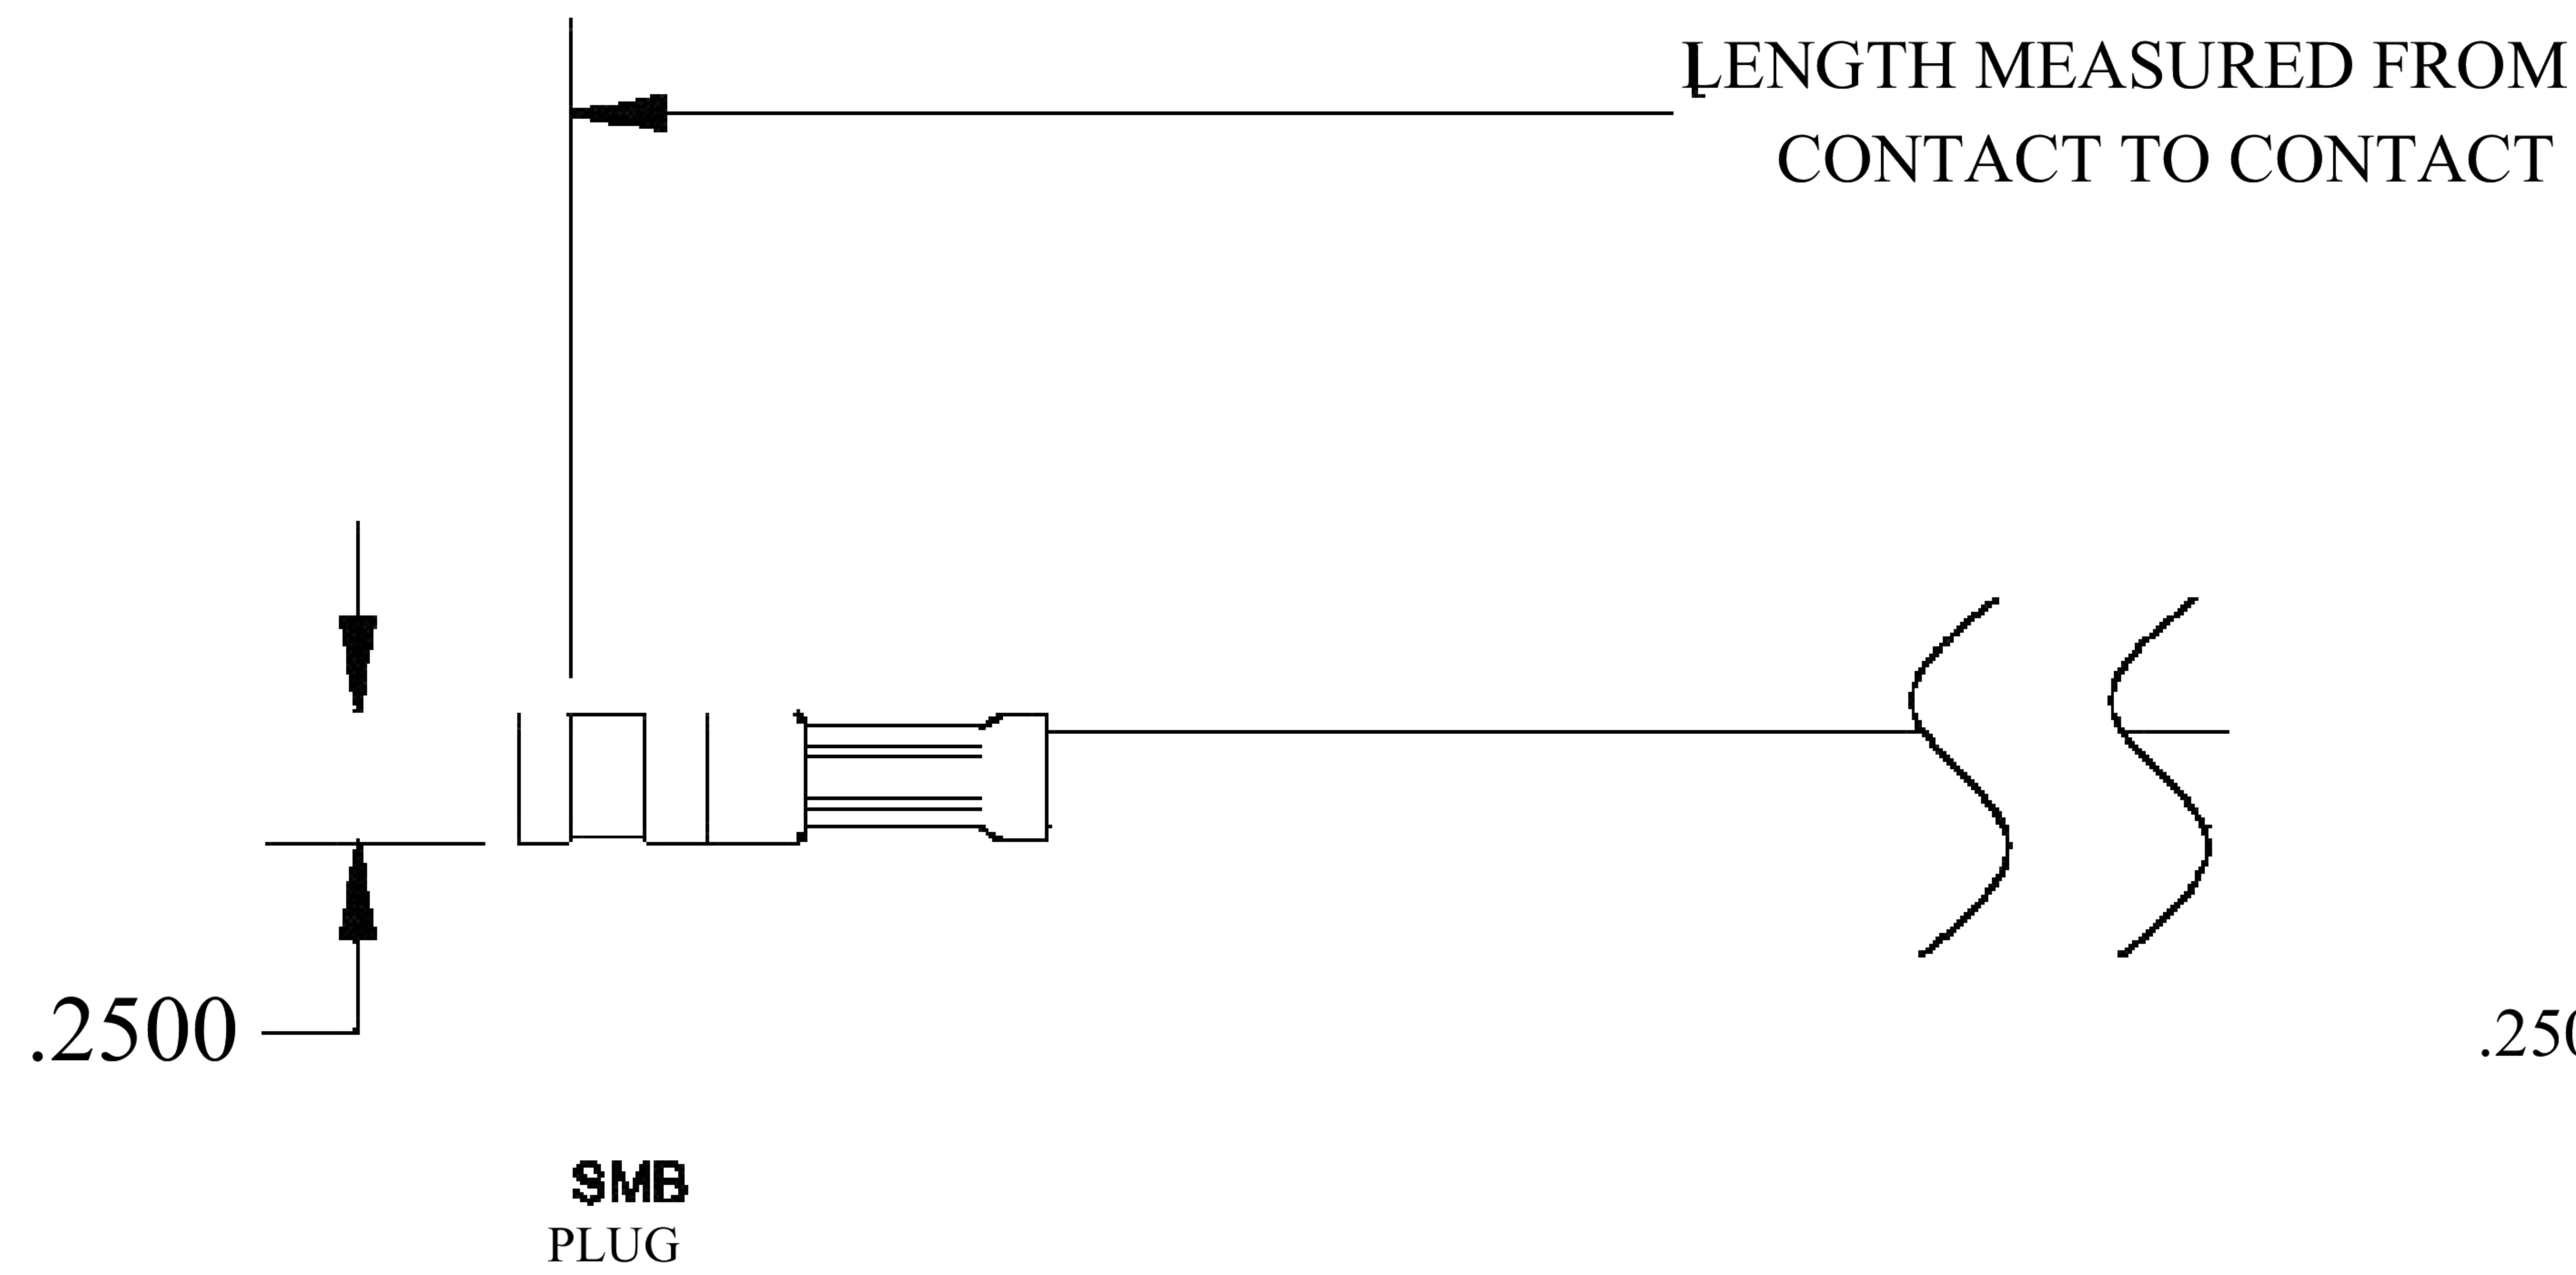

COMPONENTS	IMPEDANCE
SMB PLUG	50 OHM
SMB JACK BULKHEAD	50 OHM
RG58C/U	50 OHM

Standard Lengths	
■12	12"
-24	24"
-36	36"
■48	48"
-60	60"
■XXX	Custom Length in inches

8th Floor, Building 1, Yongfu Science and Technology Center Industrial Park, Nanzha District 5, Humen, 523900, Dongguan, Guangdong, China.

Website: www.ebeestock.com

Email: sales@ebeestock.com

COAXIAL & FIBER OPTICS

DWG TITLE	ET30750	DES_	smb-plug-to-smb-jack-bulkhead-cable-12-inch-length-using-rg58-coax-roh-s-0030750
-----------	---------	------	--

SIZE A | FSCM NO. 53919 | CAD FILE 073102 | SCALE N/A | 127

NOTES:

- UNLESS OTHERWISE SPECIFIED ALL DIMENSIONS ARE NOMINAL.
- ALL SPECIFICATIONS ARE SUBJECT TO CHANGE WITHOUT NOTICE AT ANY TIME.

RoHS
Compliance
Certified