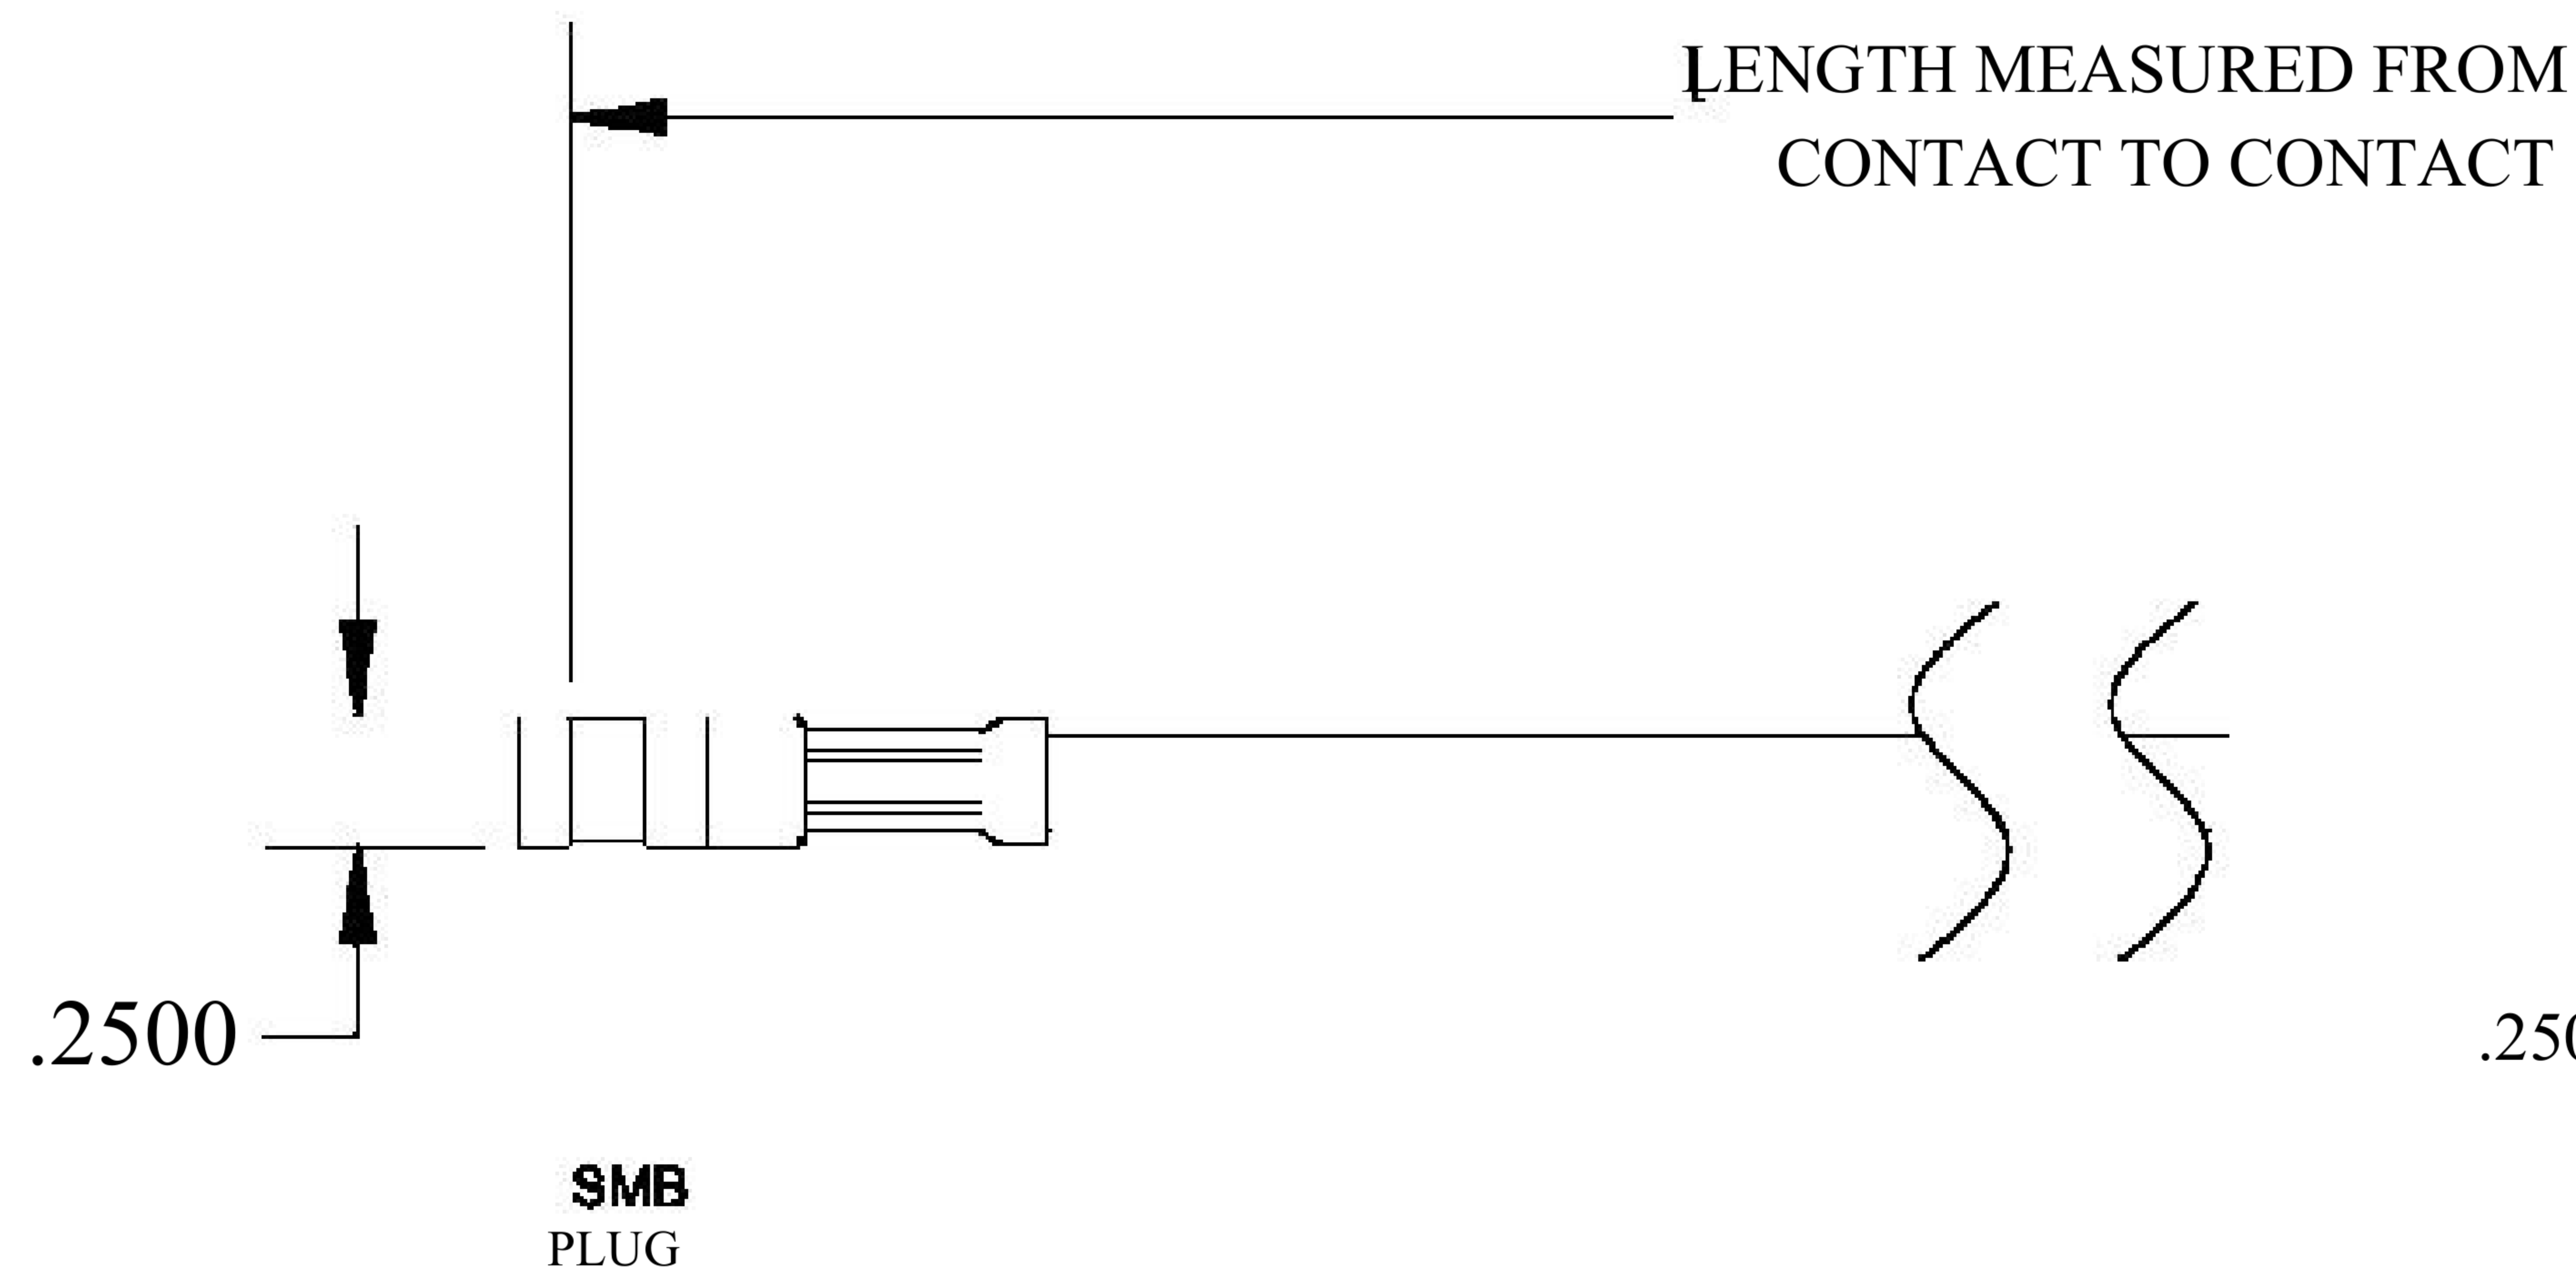

COMPONENTS	IMPEDANCE
SMB PLUG	50 OHM
SMB JACK BULKHEAD	50 OHM
RG58C/U	50 OHM

Standard Lengths	
■12	12"
-24	24"
-36	36"
■48	48"
-60	60"
■XXX	Custom Length in inches

8th Floor, Building 1, Yongfu Science and Technology Center Industrial Park, Nanzha District 5, Humen, 523900, Dongguan, Guangdong, China.

Website: www.ebeestock.com

Email: sales@ebeestock.com

COAXIAL & FIBER OPTICS

DWG TITLE	ET30751	DES_	smb-plug-to-smb-jack-bulkhead-cable-12-inch-length-using-rg58-coax-roh-s-0030750
-----------	---------	------	--

SIZE A | FSCM NO. 53919 | CAD FILE 073102 | SCALE N/A | 127

NOTES:

- UNLESS OTHERWISE SPECIFIED ALL DIMENSIONS ARE NOMINAL.
- ALL SPECIFICATIONS ARE SUBJECT TO CHANGE WITHOUT NOTICE AT ANY TIME.

RoHS Compliance Certified