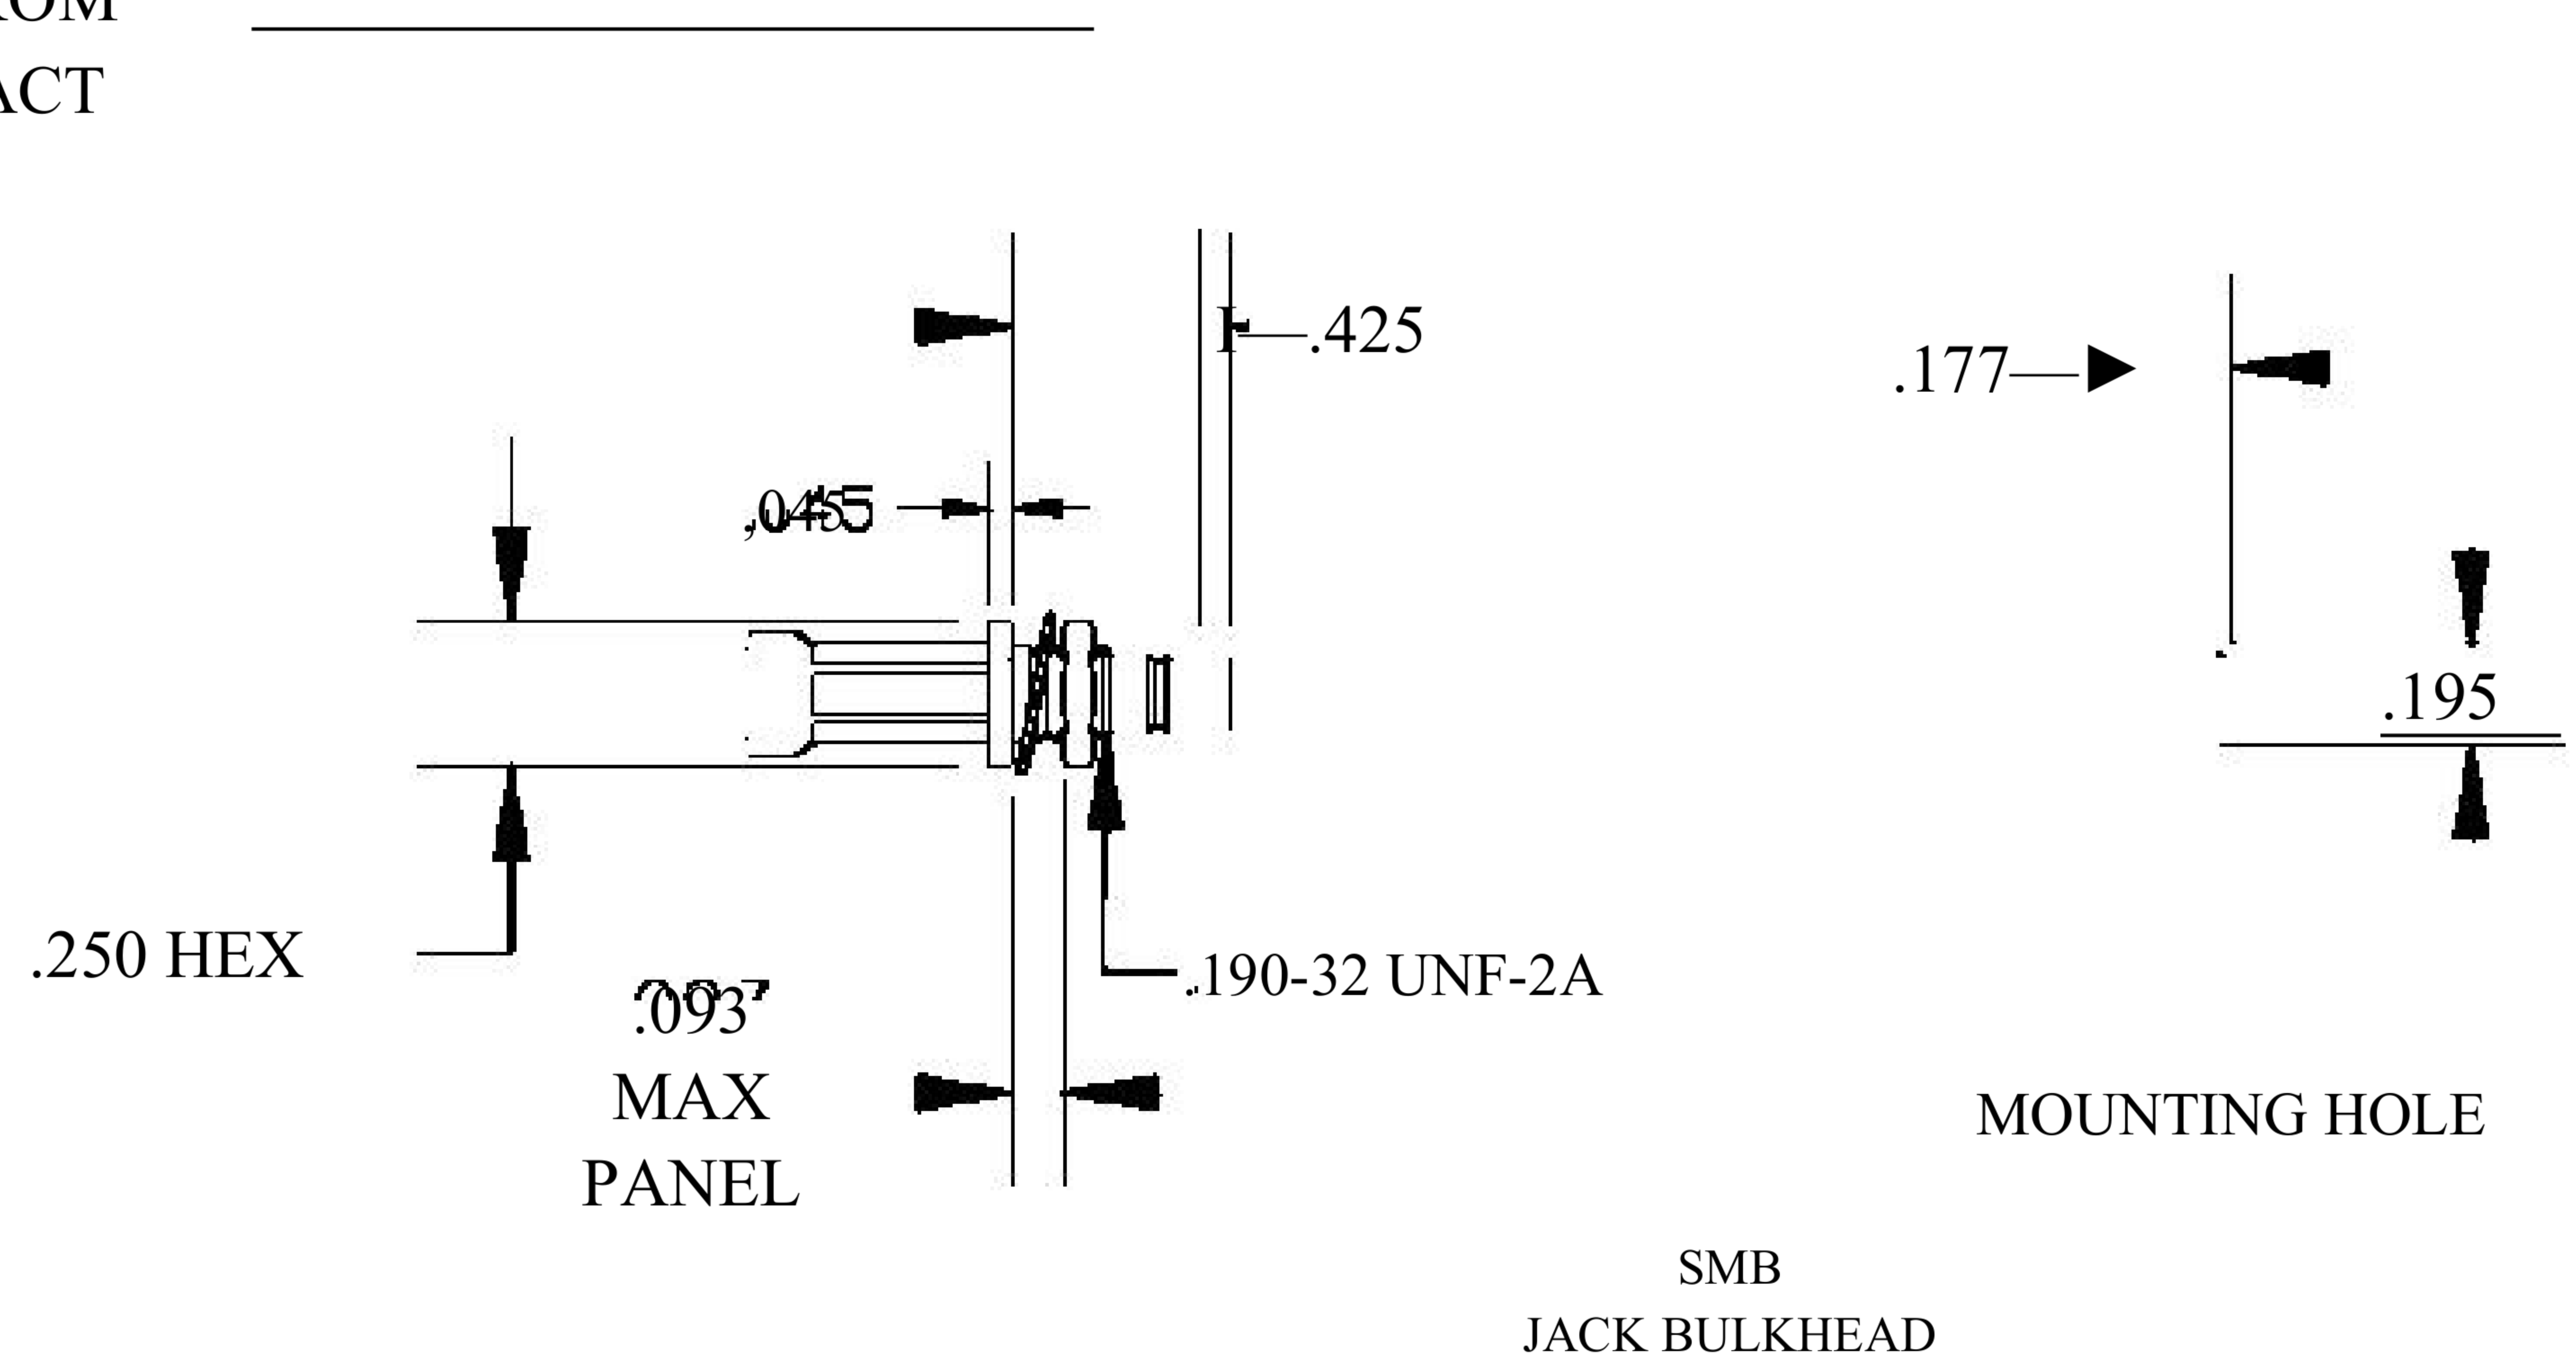

COMPONENTS	IMPEDANCE
SMB PLUG	50 OHM
SMB JACK BULKHEAD	50 OHM
RG58C/U	50 OHM

Standard Lengths	
■12	12"
-24	24"
-36	36"
■48	48"
-60	60"
■XXX	Custom Length in inches

8th Floor, Building 1, Yongfu Science and Technology Center Industrial Park, Nanzha District 5, Humen, 523900, Dongguan, Guangdong, China.

Website: www.ebeestock.com

Email: sales@ebeestock.com

COAXIAL & FIBER OPTICS

DWG TITLE	ET30751	DES_	smb-plug-to-smb-jack-bulkhead-cable-12-inch-length-using-rg58-coax-roh-s-0030750
-----------	---------	------	--

SIZE A | FSCM NO. 53919 | CAD FILE 073102 | SCALE N/A | 127

NOTES:

- UNLESS OTHERWISE SPECIFIED ALL DIMENSIONS ARE NOMINAL.
- ALL SPECIFICATIONS ARE SUBJECT TO CHANGE WITHOUT NOTICE AT ANY TIME.

RoHS Compliance Certified