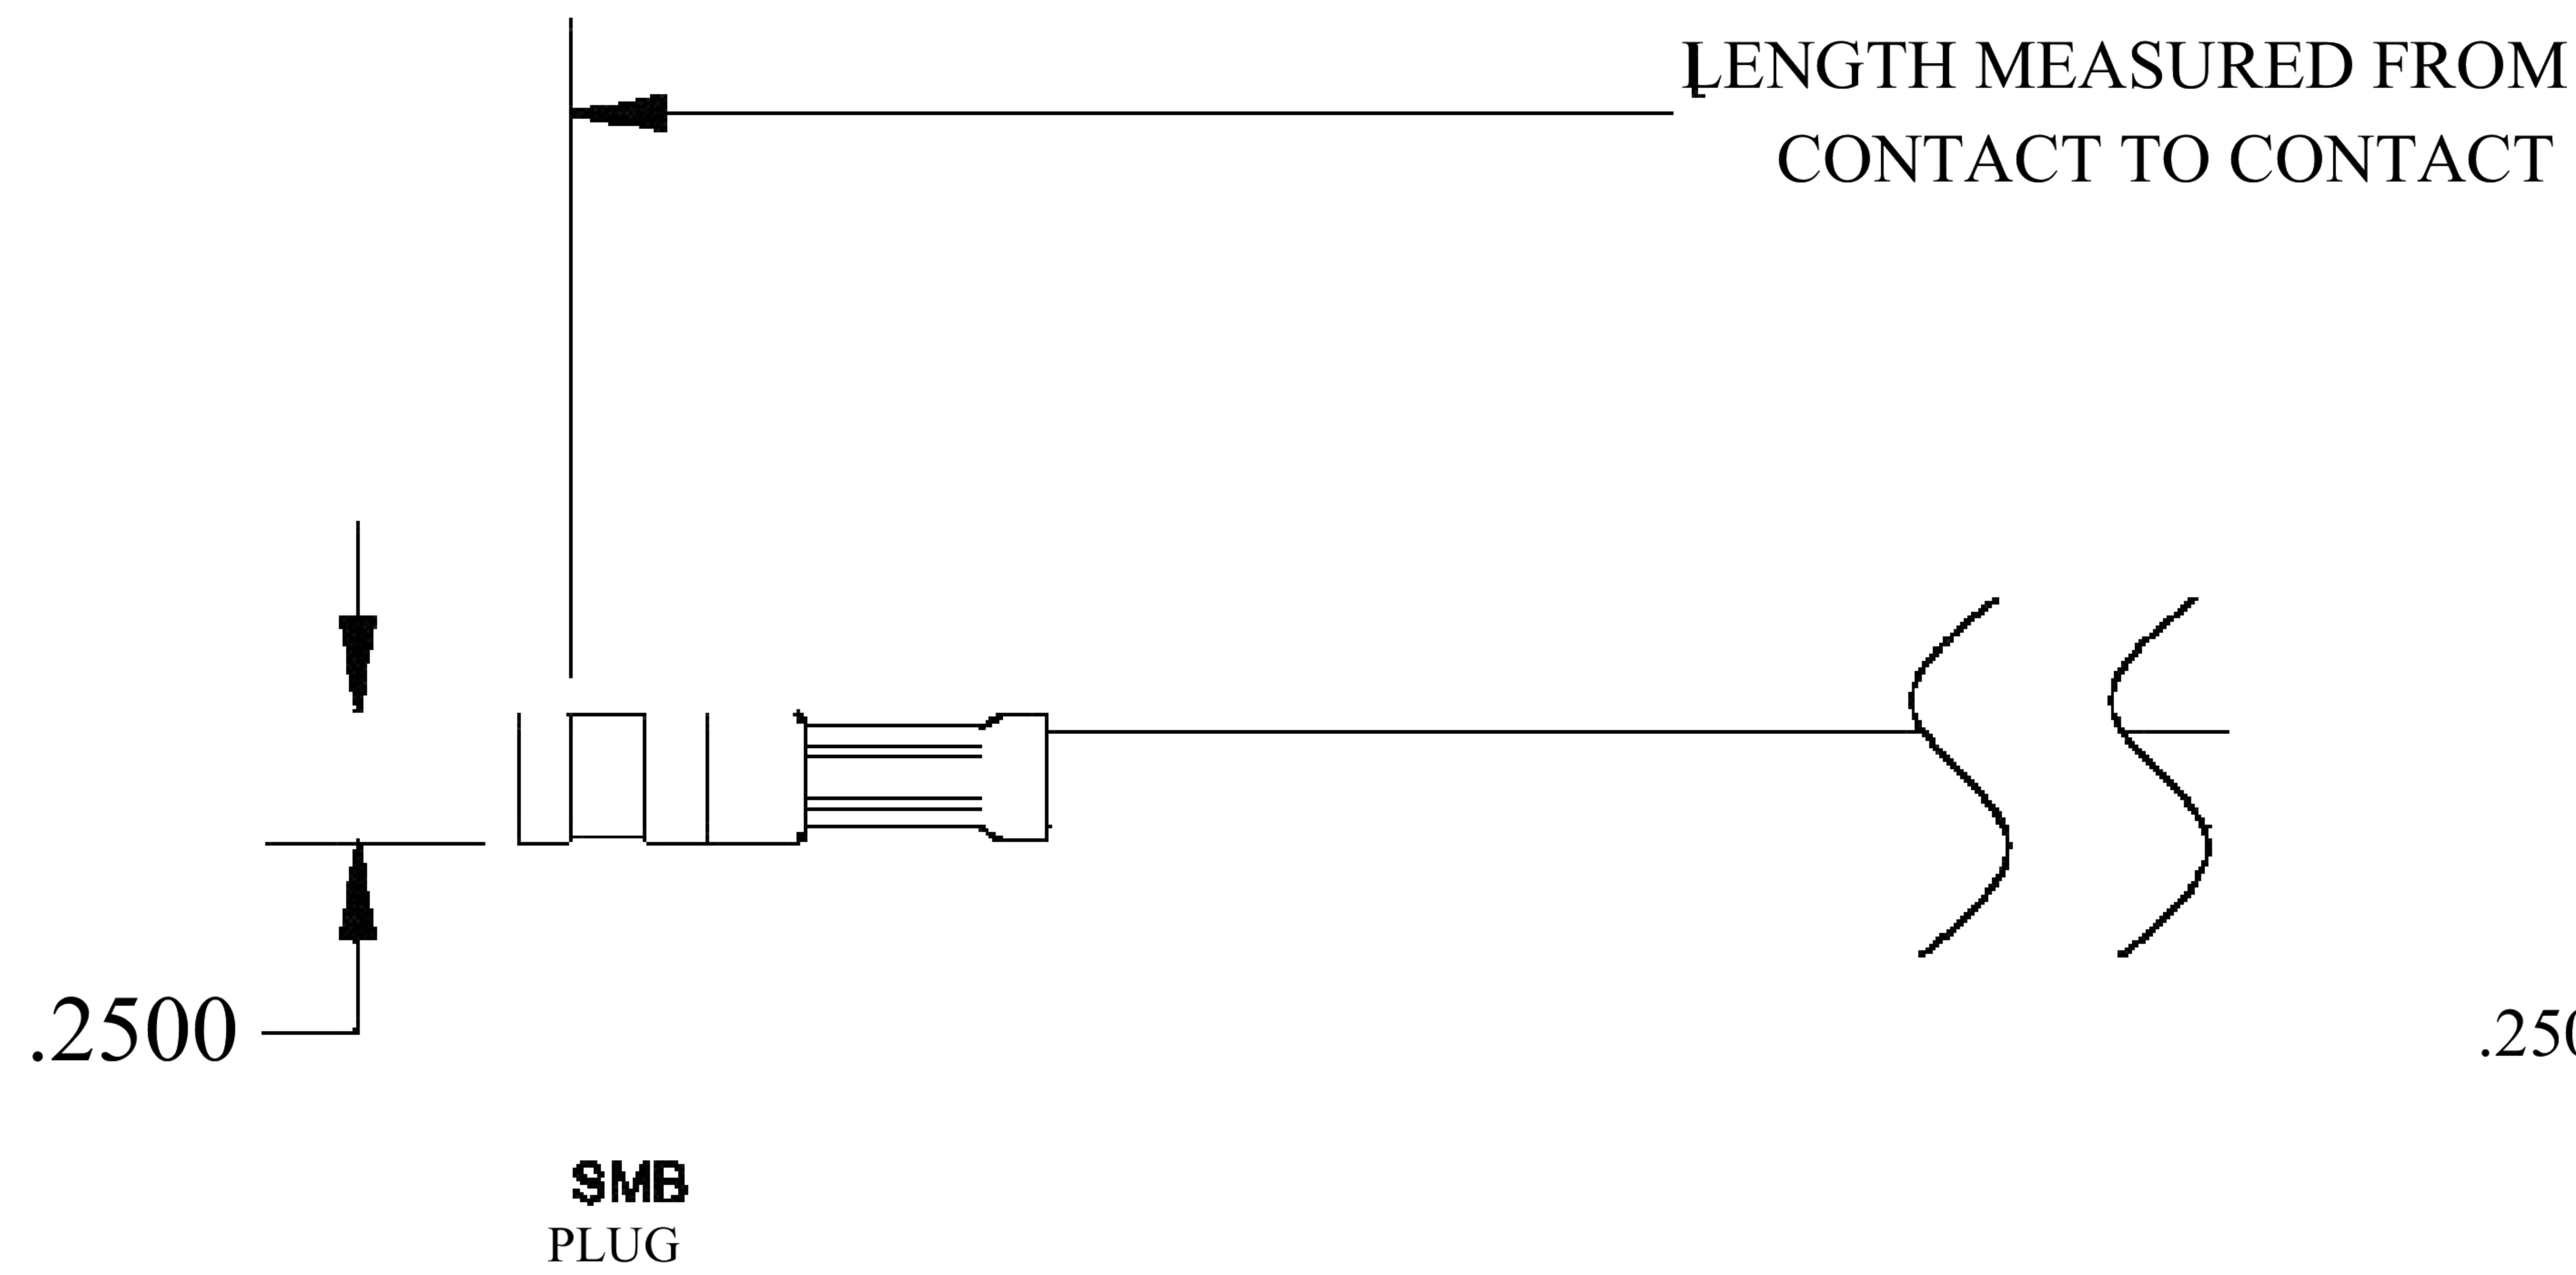

COMPONENTS	IMPEDANCE
SMB PLUG	50 OHM
SMB JACK BULKHEAD	50 OHM
RG58C/U	50 OHM

Standard Lengths	
■12	12"
-24	24"
-36	36"
■48	48"
-60	60"
■XXX	Custom Length in inches

8th Floor, Building 1, Yongfu Science and Technology Center Industrial Park, Nanzha District 5, Humen, 523900, Dongguan, Guangdong, China.

Website: www.ebeestock.com

Email: sales@ebeestock.com

COAXIAL & FIBER OPTICS

DWG TITLE	ET30752	DES_	smb-plug-to-smb-jack-bulkhead-cable-12-inch-length-using-rg58-coax-roh-s-0030750
-----------	---------	------	--

SIZE A | FSCM NO. 53919 | CAD FILE 073102 | SCALE N/A | 127

NOTES:

- UNLESS OTHERWISE SPECIFIED ALL DIMENSIONS ARE NOMINAL.
- ALL SPECIFICATIONS ARE SUBJECT TO CHANGE WITHOUT NOTICE AT ANY TIME.

RoHS
Compliance
Certified