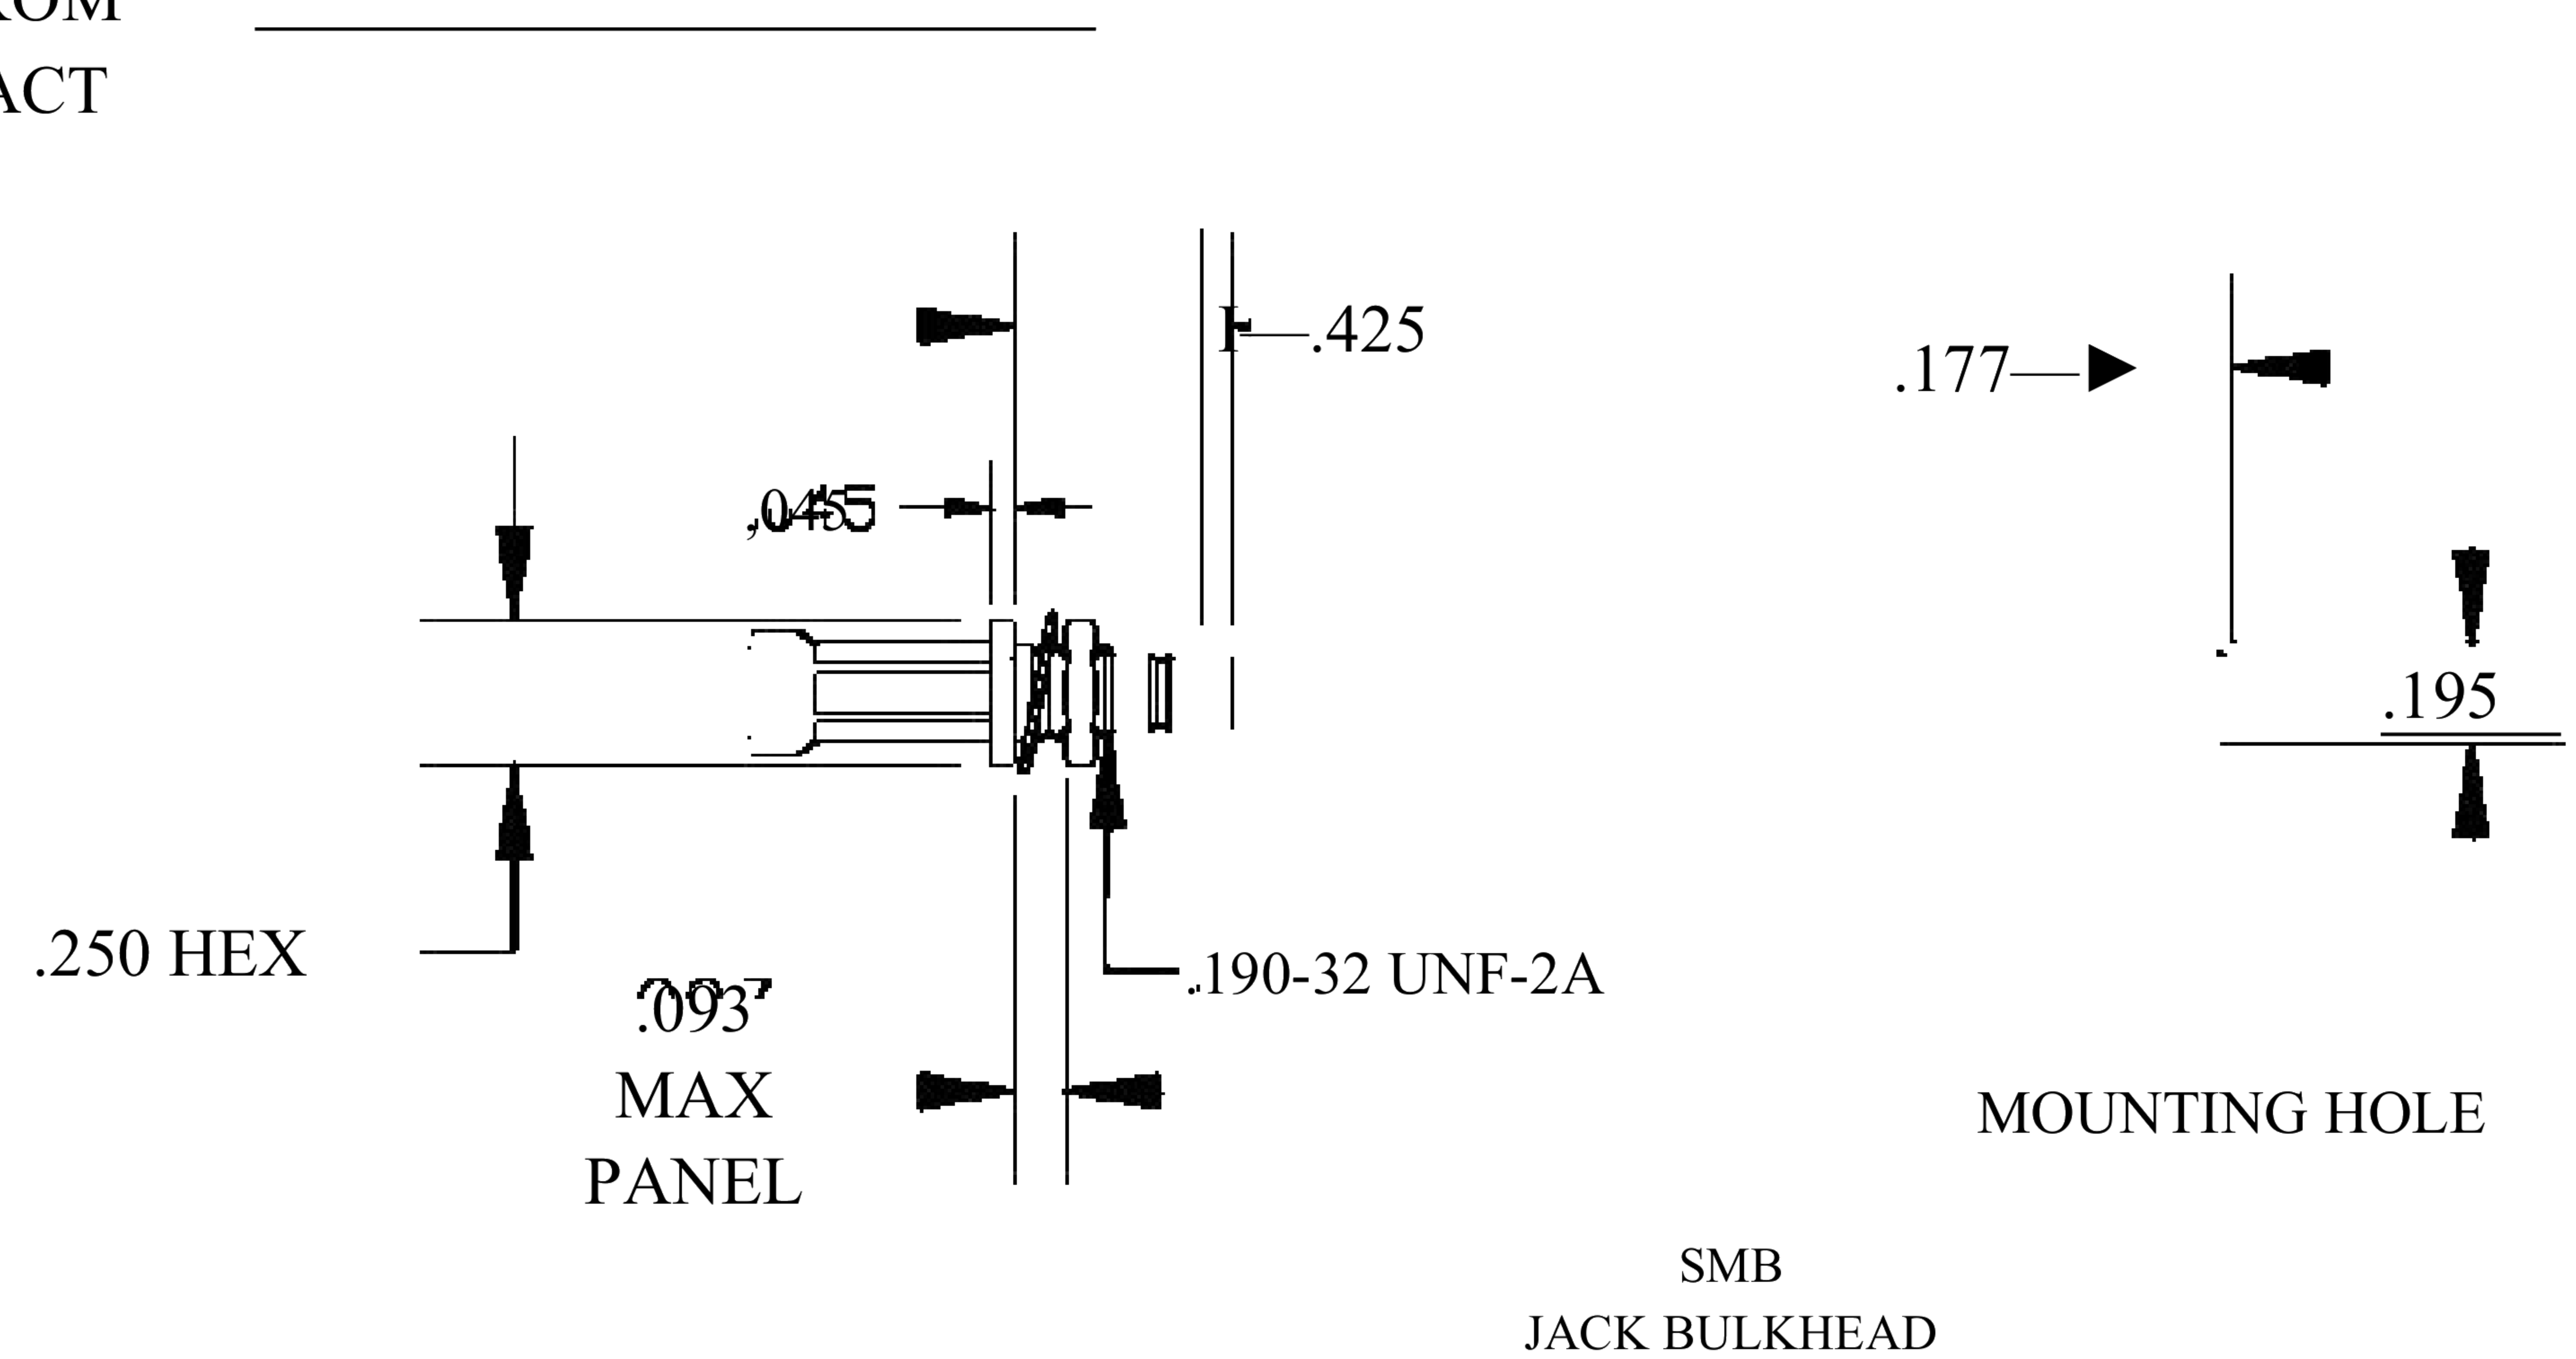

COMPONENTS	IMPEDANCE
SMB PLUG	50 OHM
SMB JACK BULKHEAD	50 OHM
RG58C/U	50 OHM

Standard Lengths	
■12	12"
-24	24"
-36	36"
■48	48"
-60	60"
■XXX	Custom Length in inches

8th Floor, Building 1, Yongfu Science and Technology Center Industrial Park, Nanzha District 5, Humen, 523900, Dongguan, Guangdong, China.

Website: www.ebeestock.com

Email: sales@ebeestock.com

COAXIAL & FIBER OPTICS

DWG TITLE	ET30752	DES_	smb-plug-to-smb-jack-bulkhead-cable-12-inch-length-using-rg58-coax-roh-s-0030750
-----------	---------	------	--

SIZE A | FSCM NO. 53919 | CAD FILE 073102 | SCALE N/A | 127

NOTES:

- UNLESS OTHERWISE SPECIFIED ALL DIMENSIONS ARE NOMINAL.
- ALL SPECIFICATIONS ARE SUBJECT TO CHANGE WITHOUT NOTICE AT ANY TIME.

RoHS
Compliance
Certified